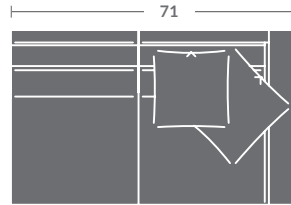

PLEASE PROVIDE DIAGRAM WITH YOUR ORDER.

Quarter Inch Scale Drawing

TAYLOR KING

Please print the document at 100% for an accurate scale results.

Quarter Inch Scale Drawing

6617-10
ARMLESS CHAIR

6617-11
LAF CHAIR

6617-12
RAF CHAIR

6617-15
CORNER CHAIR

6617-20
ARMLESS LOVESEAT

6617-21
LAF LOVESEAT

6617-22
RAF LOVESEAT

6617-30
ARMLESS SOFA

6617-31
LAF SOFA

6617-32
RAF SOFA

6617-41
LAF CHAISE

6617-42
RAF CHAISE

6617-33
LAF CORNER SOFA

6617-34
RAF CORNER SOFA

6617-25
QUARTER TURN