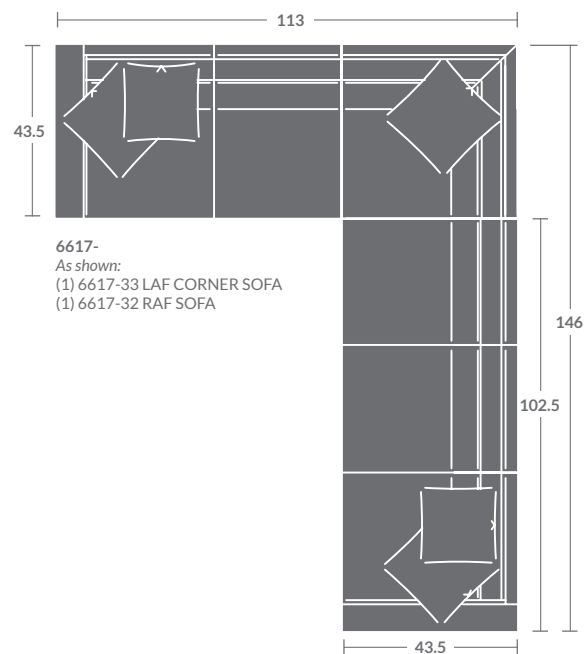

TAYLOR KING

Please print the document at 100% for an accurate scale results.

L 6617- GREGORY SECTIONAL

Edge stitching / Loose back cushions / (1) 19" Throw Pillow /
(1) 21" Throw Pillow per arm / (1) 19" Throw Pillow per corner

As Shown:

6617-33 LAF CORNER SOFA

Overall h35 d43.5 w113
Inside d27 w98 ah24.5 sh21.5

6617-32 RAF SOFA

Overall h35 d43.5 w102.5
Inside d27 w95.5 ah24.5 sh21.5

Options Shown: *Contrasting fabric on 21" Throw Pillows.*
Available in leather. No nails standard. No pillows standard.

PLEASE PROVIDE DIAGRAM WITH YOUR ORDER.

Quarter Inch Scale Drawing

TAYLOR KING

Please print the document at 100% for an accurate scale results.

Quarter Inch Scale Drawing

6617-10
ARMLESS CHAIR

6617-11
LAF CHAIR