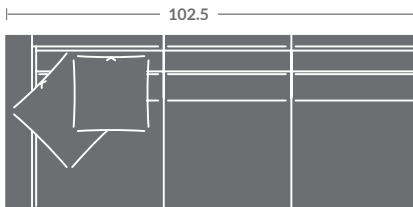

PLEASE PROVIDE DIAGRAM WITH YOUR ORDER.

Quarter Inch Scale Drawing

TAYLOR KING

Please print the document at 100% for an accurate scale results.

Quarter Inch Scale Drawing

6617-10
ARMLESS CHAIR

6617-11
LAF CHAIR

6617-12
RAF CHAIR

6617-15
CORNER CHAIR

6617-20
ARMLESS LOVESEAT

6617-21
LAF LOVESEAT

6617-22
RAF LOVESEAT

6617-30
ARMLESS SOFA

6617-31
LAF SOFA

6617-32
RAF SOFA