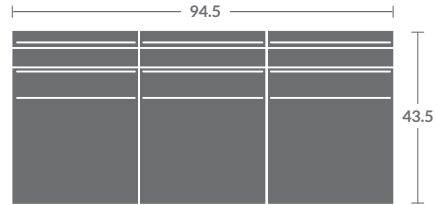

PLEASE PROVIDE DIAGRAM WITH YOUR ORDER.

Quarter Inch Scale Drawing

TAYLOR KING

Please print the document at 100% for an accurate scale results.

Quarter Inch Scale Drawing

6617-10
ARMLESS CHAIR

6617-11
LAF CHAIR

6617-12
RAF CHAIR

6617-15
CORNER CHAIR

6617-20
ARMLESS LOVESEAT

6617-21
LAF LOVESEAT

6617-22
RAF LOVESEAT

6617-30
ARMLESS SOFA

6617-31
LAF SOFA

6617-32
RAF SOFA

6617-41
LAF CHAISE

6617-42
RAF CHAISE

6617-33
LAF CORNER SOFA

6617-34
RAF CORNER SOFA

6617-25
QUARTER TURN