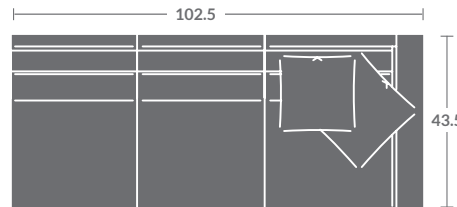

PLEASE PROVIDE DIAGRAM WITH YOUR ORDER.

Quarter Inch Scale Drawing

TAYLOR KING

Please print the document at 100% for an accurate scale results.

Quarter Inch Scale Drawing

6617-10
ARMLESS CHAIR

6617-11
LAF CHAIR

6617-12
RAF CHAIR

6617-15
CORNER CHAIR

6617-20
ARMLESS LOVESEAT

6617-21
LAF LOVESEAT

6617-22
RAF LOVESEAT

6617-30
ARMLESS SOFA

6617-31
LAF SOFA

6617-32
RAF SOFA