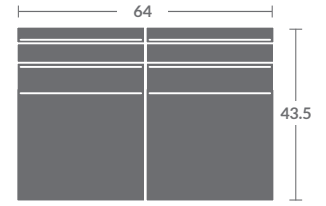

As Shown:

6617-33 LAF CORNER SOFA

Overall h35 d43.5 w113
Inside d27 w98 ah24.5 sh21.5

6617-32 RAF SOFA

Overall h35 d43.5 w102.5
Inside d27 w95.5 ah24.5 sh21.5

Options Shown: *Contrasting fabric on 21" Throw Pillows.*
Available in leather. No nails standard. No pillows standard.

PLEASE PROVIDE DIAGRAM WITH YOUR ORDER.

Quarter Inch Scale Drawing

TAYLOR KING

Please print the document at 100% for an accurate scale results.

Quarter Inch Scale Drawing

6617-10
ARMLESS CHAIR

6617-11
LAF CHAIR

6617-12
RAF CHAIR

6617-15
CORNER CHAIR

6617-20
ARMLESS LOVESEAT

6617-21
LAF LOVESEAT

6617-22
RAF LOVESEAT

6617-30
ARMLESS SOFA

6617-31
LAF SOFA

6617-32
RAF SOFA