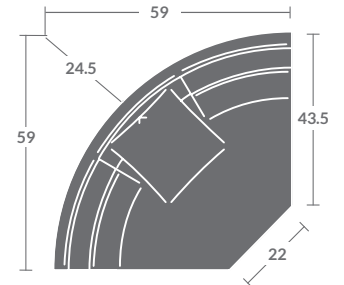

TAYLOR KING

Please print the document at 100% for an accurate scale results.

L 6617- GREGORY SECTIONAL

Edge stitching / Loose back cushions / (1) 19" Throw Pillow /
(1) 21" Throw Pillow per arm / (1) 19" Throw Pillow per corner

PLEASE PROVIDE DIAGRAM WITH YOUR ORDER.

Quarter Inch Scale Drawing

TAYLOR KING

Please print the document at 100% for an accurate scale results.

Quarter Inch Scale Drawing

6617-10
ARMLESS CHAIR

6617-11
LAF CHAIR

6617-41
LAF CHAISE

6617-42
RAF CHAISE

6617-33
LAF CORNER SOFA

6617-34
RAF CORNER SOFA

6617-25
QUARTER TURN