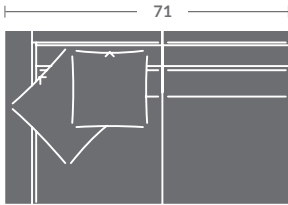

As Shown:

6617-33 LAF CORNER SOFA

Overall h35 d43.5 w113
Inside d27 w98 ah24.5 sh21.5

6617-32 RAF SOFA

Overall h35 d43.5 w102.5
Inside d27 w95.5 ah24.5 sh21.5

Options Shown: *Contrasting fabric on 21" Throw Pillows.*
Available in leather. No nails standard. No pillows standard.

PLEASE PROVIDE DIAGRAM WITH YOUR ORDER.

Quarter Inch Scale Drawing

TAYLOR KING

Please print the document at 100% for an accurate scale results.

Quarter Inch Scale Drawing

6617-10
ARMLESS CHAIR

6617-11
LAF CHAIR

6617-12
RAF CHAIR

6617-15
CORNER CHAIR

6617-20
ARMLESS LOVESEAT

6617-21
LAF LOVESEAT

6617-22
RAF LOVESEAT

6617-30
ARMLESS SOFA

6617-31
LAF SOFA

6617-32
RAF SOFA