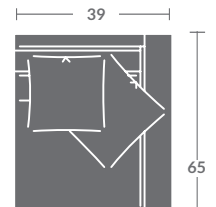

6617-42
RAF CHAISE