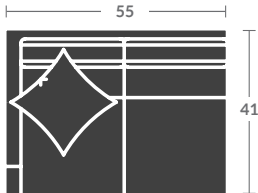

6212-34 RAF CORNER SOFA

Overall h37.5 d41 w96

Inside d24 w75 ah 25 sh22.5

(2) 19" Throw Pillows / Loose back cushions

Options Shown:

Contrasting fabric on throw pillows / 1/2" Natural Brass nails /

Extra pair of K-22 Kidney Pillows

Quarter Inch Scale Drawing

Please print the document at 100% for an accurate scale results.

Quarter Inch Scale Drawing

6212-10
ARMLESS CHAIR

6212-11
LAF CHAIR

6212-12
RAF CHAIR

6212-15
CORNER CHAIR

6212-20
ARMLESS LOVESEAT

6212-21
LAF LOVE SEAT

6212-22
RAF LOVE SEAT

6212-31
LAF SOFA

6212-32
RAF SOFA

6212-41
LAF CHAISE

6212-42
RAF CHAISE

6212-33
LAF CORNER SOFA

6212-34
RAF CORNER SOFA