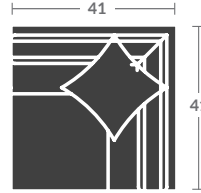

Please print the document at 100% for an accurate scale results.

6212- SANTOR SECTIONAL

As Shown:

6212-31 LAF SOFA

Overall h37.5 d41 w80.5

Inside d24 w76.5 ah 25 sh22.5

(1) 19" Throw Pillow / Loose back cushions

6212-34 RAF CORNER SOFA

Overall h37.5 d41 w96

Inside d24 w75 ah 25 sh22.5

(2) 19" Throw Pillows / Loose back cushions

Options Shown:

Contrasting fabric on throw pillows / 1/2" Natural Brass nails /

Extra pair of K-22 Kidney Pillows

Quarter Inch Scale Drawing

Please print the document at 100% for an accurate scale results.

Quarter Inch Scale Drawing

6212-10
ARMLESS CHAIR

6212-11
LAF CHAIR

6212-12
RAF CHAIR

6212-15
CORNER CHAIR

6212-20
ARMLESS LOVESEAT

6212-21
LAF LOVE SEAT

6212-22
RAF LOVE SEAT

6212-31
LAF SOFA

6212-32
RAF SOFA

6212-41
LAF CHAISE

6212-42
RAF CHAISE

6212-33
LAF CORNER SOFA

6212-34
RAF CORNER SOFA