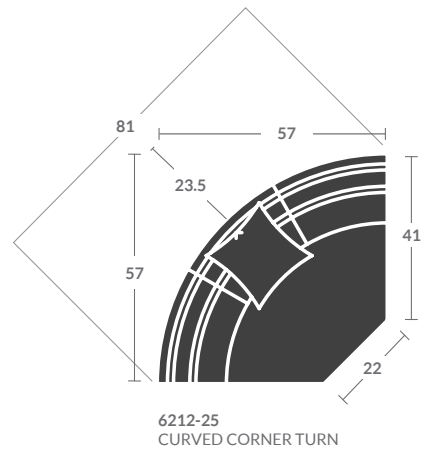

Please print the document at 100% for an accurate scale results.

6212- SANTOR SECTIONAL

As Shown:

6212-31 LAF SOFA

Overall h37.5 d41 w80.5

Inside d24 w76.5 ah 25 sh22.5

(1) 19" Throw Pillow / Loose back cushions

6212-34 RAF CORNER SOFA

Overall h37.5 d41 w96

Inside d24 w75 ah 25 sh22.5

(2) 19" Throw Pillows / Loose back cushions

Options Shown:

Contrasting fabric on throw pillows / 1/2" Natural Brass nails /

Extra pair of K-22 Kidney Pillows

Quarter Inch Scale Drawing

Please print the document at 100% for an accurate scale results.

Quarter Inch Scale Drawing

6212-10
ARMLESS CHAIR

6212-11
LAF CHAIR

6212-12
RAF CHAIR

6212-15
CORNER CHAIR

6212-20
ARMLESS LOVESEAT