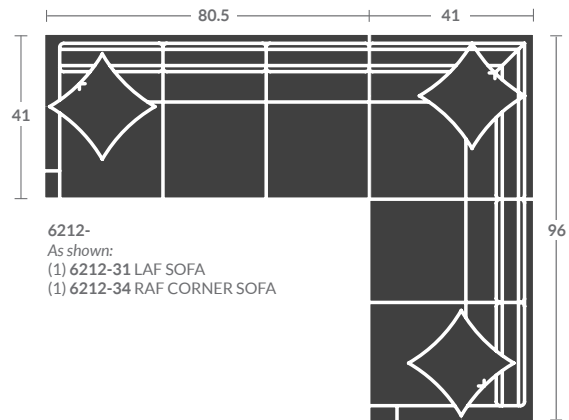

Please print the document at 100% for an accurate scale results.

6212- SANTOR SECTIONAL

As Shown:

6212-31 LAF SOFA

Overall h37.5 d41 w80.5

Inside d24 w76.5 ah 25 sh22.5

(1) 19" Throw Pillow / Loose back cushions

6212-34 RAF CORNER SOFA

Overall h37.5 d41 w96

Inside d24 w75 ah 25 sh22.5

(2) 19" Throw Pillows / Loose back cushions

Options Shown:

Contrasting fabric on throw pillows / 1/2" Natural Brass nails /

Extra pair of K-22 Kidney Pillows

Quarter Inch Scale Drawing

Please print the document at 100% for an accurate scale results.

Quarter Inch Scale Drawing

6212-10
ARMLESS CHAIR

6212-11
LAF CHAIR

6212-12
RAF CHAIR

6212-15
CORNER CHAIR

6212-20
ARMLESS LOVESEAT