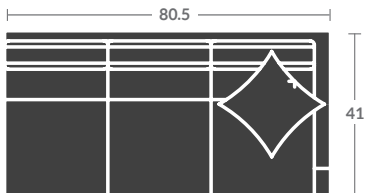

6212-32
RAF SOFA