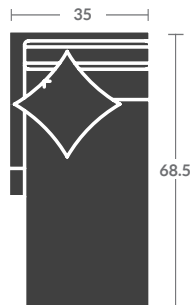

Quarter Inch Scale Drawing

Please print the document at 100% for an accurate scale results.

Quarter Inch Scale Drawing

6212-10
ARMLESS CHAIR

6212-11
LAF CHAIR

6212-12
RAF CHAIR

6212-15
CORNER CHAIR

6212-20
ARMLESS LOVESEAT

6212-21
LAF LOVE SEAT

6212-22
RAF LOVE SEAT

6212-31
LAF SOFA

6212-32
RAF SOFA

6212-41
LAF CHAISE

6212-42
RAF CHAISE

6212-33
LAF CORNER SOFA

6212-34
RAF CORNER SOFA