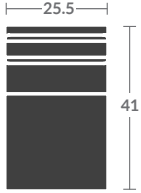

Please print the document at 100% for an accurate scale results.

6212- SANTOR SECTIONAL

As Shown:

6212-31 LAF SOFA

Overall h37.5 d41 w80.5

Inside d24 w76.5 ah 25 sh22.5

(1) 19" Throw Pillow / Loose back cushions

6212-34 RAF CORNER SOFA

Overall h37.5 d41 w96

Inside d24 w75 ah 25 sh22.5

(2) 19" Throw Pillows / Loose back cushions

Options Shown:

Contrasting fabric on throw pillows / 1/2" Natural Brass nails /

Extra pair of K-22 Kidney Pillows

Quarter Inch Scale Drawing

Please print the document at 100% for an accurate scale results.

Quarter Inch Scale Drawing

6212-10
ARMLESS CHAIR

6212-11
LAF CHAIR

6212-12
RAF CHAIR

6212-15
CORNER CHAIR

6212-20
ARMLESS LOVESEAT