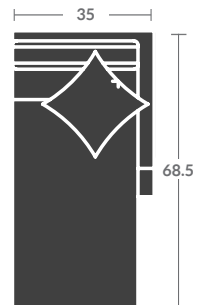

Quarter Inch Scale Drawing

Please print the document at 100% for an accurate scale results.

Quarter Inch Scale Drawing

6212-10
ARMLESS CHAIR

6212-11
LAF CHAIR

6212-12
RAF CHAIR

6212-15
CORNER CHAIR

6212-20
ARMLESS LOVESEAT

6212-21
LAF LOVE SEAT

6212-22
RAF LOVE SEAT

6212-31
LAF SOFA

6212-32
RAF SOFA

6212-41
LAF CHAISE

6212-42
RAF CHAISE

6212-33
LAF CORNER SOFA

6212-34
RAF CORNER SOFA