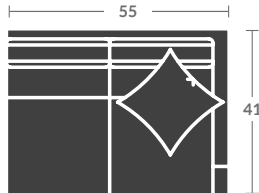

6212-34 RAF CORNER SOFA

Overall h37.5 d41 w96

Inside d24 w75 ah 25 sh22.5

(2) 19" Throw Pillows / Loose back cushions

Options Shown:

Contrasting fabric on throw pillows / 1/2" Natural Brass nails /

Extra pair of K-22 Kidney Pillows

Quarter Inch Scale Drawing

Please print the document at 100% for an accurate scale results.

Quarter Inch Scale Drawing

6212-10
ARMLESS CHAIR

6212-11
LAF CHAIR

6212-12
RAF CHAIR

6212-15
CORNER CHAIR

6212-20
ARMLESS LOVESEAT

6212-21
LAF LOVE SEAT

6212-22
RAF LOVE SEAT

6212-31
LAF SOFA

6212-32
RAF SOFA

6212-41
LAF CHAISE

6212-42
RAF CHAISE

6212-33
LAF CORNER SOFA

6212-34
RAF CORNER SOFA