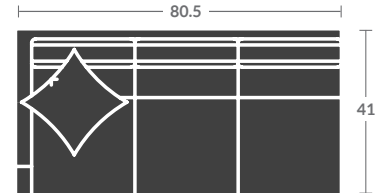

Quarter Inch Scale Drawing

Please print the document at 100% for an accurate scale results.

Quarter Inch Scale Drawing

6212-10
ARMLESS CHAIR

6212-11
LAF CHAIR

6212-12
RAF CHAIR

6212-15
CORNER CHAIR

6212-20
ARMLESS LOVESEAT

6212-21
LAF LOVE SEAT

6212-22
RAF LOVE SEAT

6212-31
LAF SOFA

6212-32
RAF SOFA

6212-41
LAF CHAISE

6212-42
RAF CHAISE

6212-33
LAF CORNER SOFA

6212-34
RAF CORNER SOFA