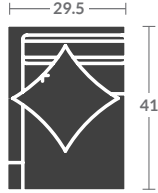

Please print the document at 100% for an accurate scale results.

6212- SANTOR SECTIONAL

As Shown:

6212-31 LAF SOFA

Overall h37.5 d41 w80.5

Inside d24 w76.5 ah 25 sh22.5

(1) 19" Throw Pillow / Loose back cushions

6212-34 RAF CORNER SOFA

Overall h37.5 d41 w96

Inside d24 w75 ah 25 sh22.5

(2) 19" Throw Pillows / Loose back cushions

Options Shown:

Contrasting fabric on throw pillows / 1/2" Natural Brass nails /

Extra pair of K-22 Kidney Pillows

Quarter Inch Scale Drawing

Please print the document at 100% for an accurate scale results.

Quarter Inch Scale Drawing

6212-10
ARMLESS CHAIR

6212-11
LAF CHAIR

6212-12
RAF CHAIR

6212-15
CORNER CHAIR

6212-20
ARMLESS LOVESEAT

6212-21
LAF LOVE SEAT

6212-22
RAF LOVE SEAT

6212-31
LAF SOFA

6212-32
RAF SOFA

6212-41
LAF CHAISE

6212-42
RAF CHAISE

6212-33
LAF CORNER SOFA

6212-34
RAF CORNER SOFA