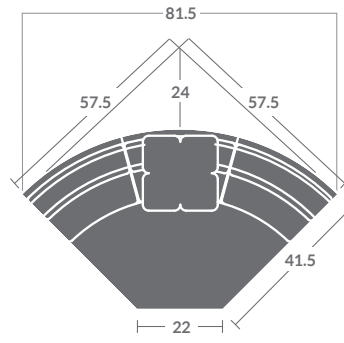

#### 6915-32 RAF SOFA

Overall h37.5 d41.5 w88

Inside d24 w84 ah 25 sh 21.5

Loose Back Cushions

(1)19" Throw Pillow per arm and per corner

Options shown:

Contrasting fabric on pillows, contrasting welt on body and pillows, and 1/2" nail trim.

6915-42 RAF Chaise w36.5

6915-03 Sofa w92.5

6915-02 Loveseat w65.5

6915-01 Chair w37.5

6915-00 Ottoman

Quarter Inch Scale Drawing

Please print the document at 100% for an accurate scale results.

Quarter Inch Scale Drawing

Please print the document at 100% for an accurate scale results.

Quarter Inch Scale Drawing

6915-41  
LAF CHAISE

6915-42  
RAF CHAISE

6915-25  
QUARTER TURN