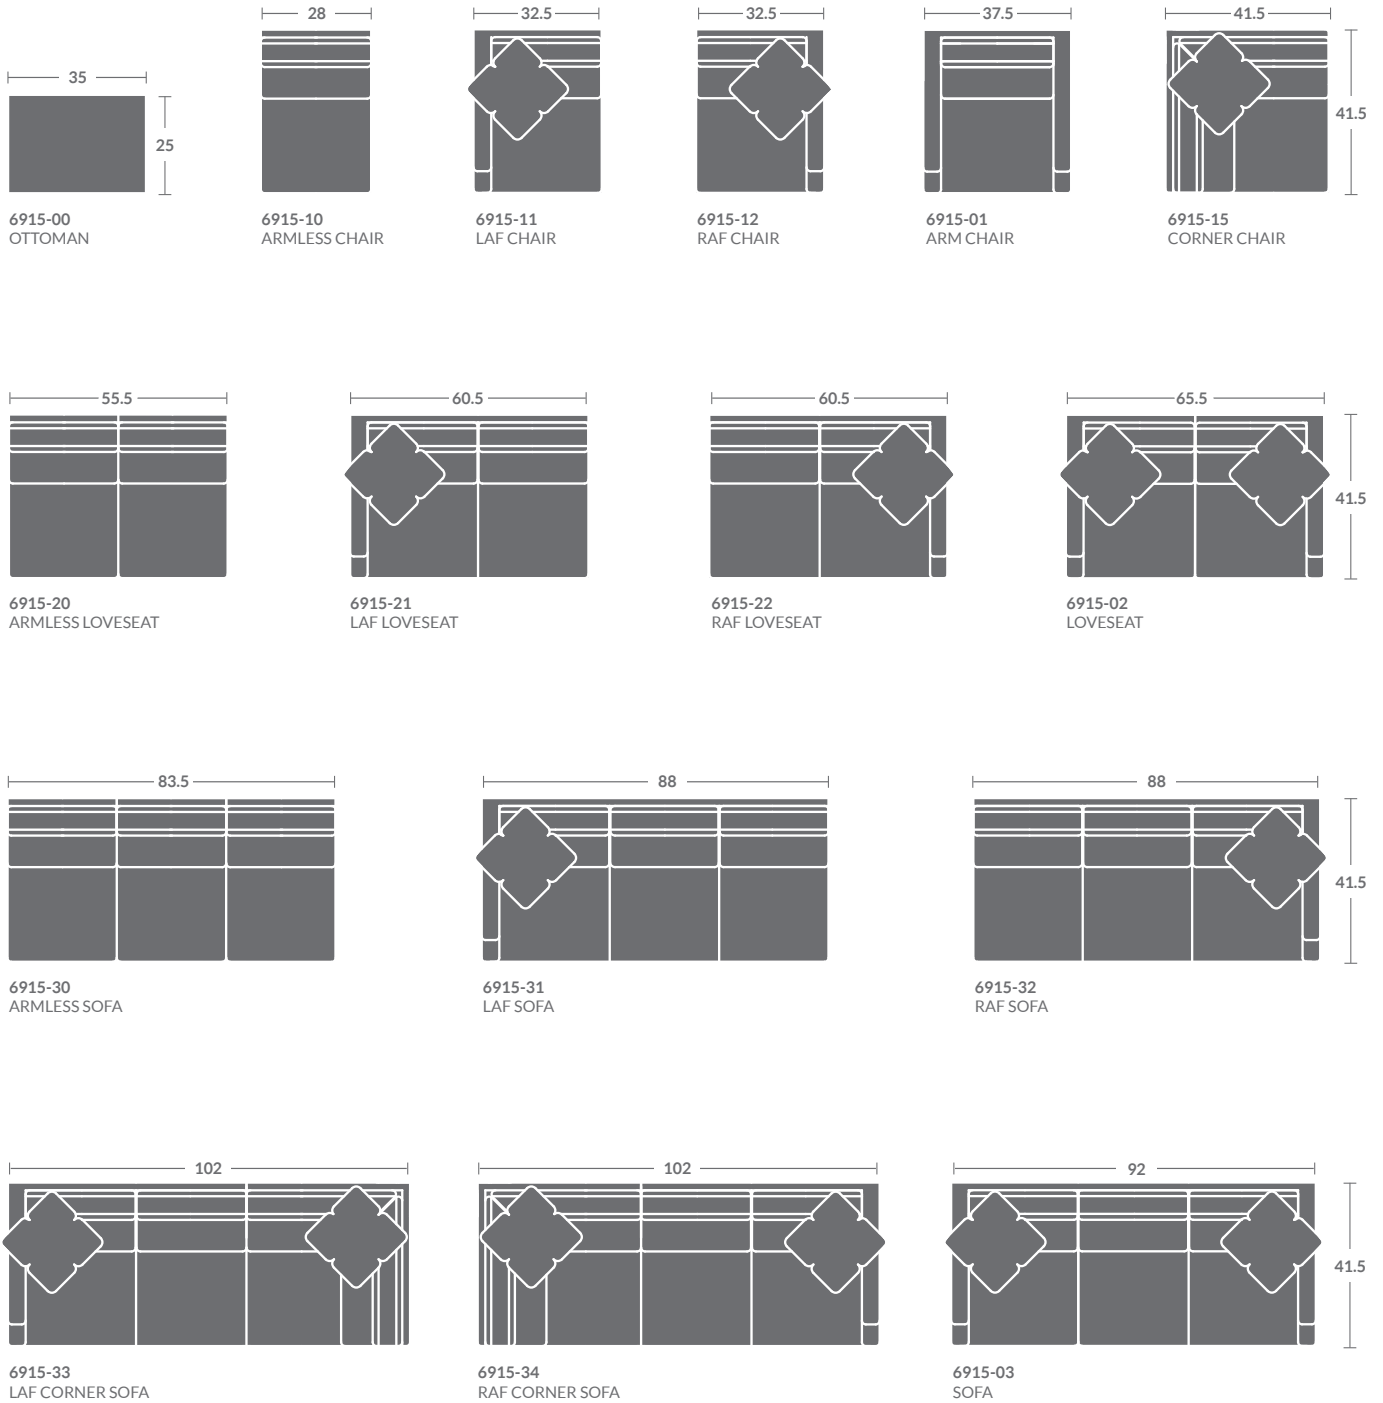

6915-42 RAF Chaise w36.5

6915-03 Sofa w92.5

6915-02 Loveseat w65.5

6915-01 Chair w37.5

6915-00 Ottoman

Quarter Inch Scale Drawing

Please print the document at 100% for an accurate scale results.

Quarter Inch Scale Drawing

Please print the document at 100% for an accurate scale results.

Quarter Inch Scale Drawing

6915-41  
LAF CHAISE

6915-42  
RAF CHAISE

6915-25  
QUARTER TURN