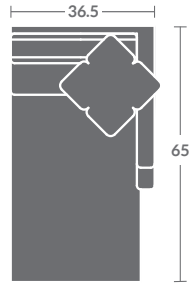

#### 6915-32 RAF SOFA

Overall h37.5 d41.5 w88

Inside d24 w84 ah 25 sh 21.5

Loose Back Cushions

(1)19" Throw Pillow per arm and per corner

Options shown:

Contrasting fabric on pillows, contrasting welt on body and pillows, and 1/2" nail trim.

Also Available:

6915-10 Armless Chair

6915-11LAF/6915-12 RAF Chair

6915-15 Corner Chair

6915-20 Armless Loveseat

6915-21 LAF/6915-15 RAF Loveseat

6915-30 Armless Sofa

6915-31 LAF Sofa w88

6915-42 RAF Chaise w36.5

6915-03 Sofa w92.5

6915-02 Loveseat w65.5

6915-01 Chair w37.5

6915-00 Ottoman

Quarter Inch Scale Drawing

Please print the document at 100% for an accurate scale results.

Quarter Inch Scale Drawing

Please print the document at 100% for an accurate scale results.

Quarter Inch Scale Drawing

6915-41  
LAF CHAISE

6915-42  
RAF CHAISE

6915-25  
QUARTER TURN