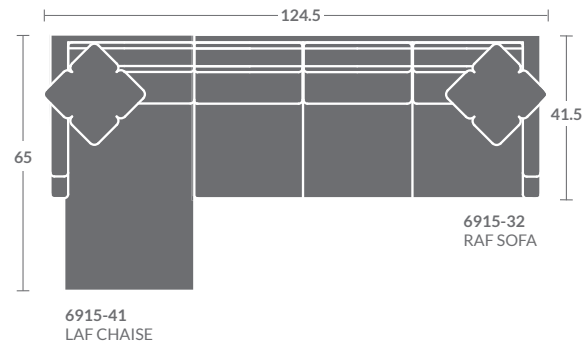

Also Available:

6915-10 Armless Chair

6915-11LAF/6915-12 RAF Chair

6915-15 Corner Chair

6915-20 Armless Loveseat

6915-21 LAF/6915-15 RAF Loveseat

6915-30 Armless Sofa

6915-31 LAF Sofa w88

6915-42 RAF Chaise w36.5

6915-03 Sofa w92.5

6915-02 Loveseat w65.5

6915-01 Chair w37.5

6915-00 Ottoman

Quarter Inch Scale Drawing

Please print the document at 100% for an accurate scale results.

Quarter Inch Scale Drawing

Please print the document at 100% for an accurate scale results.

Quarter Inch Scale Drawing

6915-41  
LAF CHAISE

6915-42  
RAF CHAISE

6915-25  
QUARTER TURN