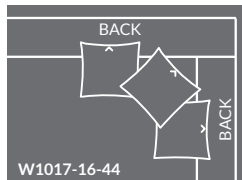

Please print the document at 100% for an accurate scale results.

DIAGRAM USING 1/4" IMAGES BELOW REQUIRED WITH ORDER. PLAIN FABRICS ONLY.

R1017 SAUSALITO SECTIONAL REGULAR WIDTH Overall h34.5 ah22.5 sh20

W1017 SAUSALITO SECTIONAL WIDE WIDTH Overall h34.5 ah22.5 sh20

ARMLESS - 60" WIDTH

W1017-10-44
ARMLESS CHAIR
WIDTH: 60" DEPTH: 44"

* W1017-10-60
ARMLESS LOUNGE
WIDTH: 60" DEPTH: 60"

* W1017-10-72
ARMLESS CHAISE
WIDTH: 60" DEPTH: 72"

RETURN - 72" WIDTH

* Z1017-15-72
CORNER CHAISE
WIDTH: 72" DEPTH: 72"

RETURN - 60" WIDTH

W1017-15-44
LBF CORNER CHAIR
WIDTH: 60" DEPTH: 44"

W1017-16-44
RBF CORNER CHAIR
WIDTH: 60" DEPTH: 44"

* W1017-15-60
CORNER LOUNGE
WIDTH: 60" DEPTH: 60"

* W1017-15-72
LBF RETURN CHAISE
WIDTH: 60" DEPTH: 72"

* W1017-16-72
RBF RETURN CHAISE
WIDTH: 60" DEPTH: 72"

SINGLE ARM - 66" WIDTH

W1017-11-44
LAF CHAIR
WIDTH: 66" DEPTH: 44"

W1017-12-44
RAF CHAIR
WIDTH: 66" DEPTH: 44"