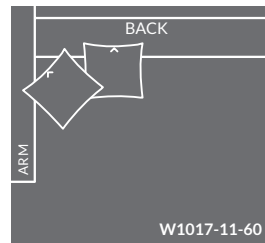

Please print the document at 100% for an accurate scale results.

DIAGRAM USING 1/4" IMAGES BELOW REQUIRED WITH ORDER. PLAIN FABRICS ONLY.

R1017 SAUSALITO SECTIONAL REGULAR WIDTH Overall h34.5 ah22.5 sh20

RETURN - 72" WIDTH

* Z1017-15-72
CORNER CHAISE
WIDTH: 72" DEPTH: 72"

RETURN - 60" WIDTH

W1017-15-44
LBF CORNER CHAIR
WIDTH: 60" DEPTH: 44"

W1017-16-44
RBF CORNER CHAIR
WIDTH: 60" DEPTH: 44"

* W1017-15-60
CORNER LOUNGE
WIDTH: 60" DEPTH: 60"

* W1017-15-72
LBF RETURN CHAISE
WIDTH: 60" DEPTH: 72"

* W1017-16-72
RBF RETURN CHAISE
WIDTH: 60" DEPTH: 72"

SINGLE ARM - 66" WIDTH

W1017-11-44
LAF CHAIR
WIDTH: 66" DEPTH: 44"

W1017-12-44
RAF CHAIR
WIDTH: 66" DEPTH: 44"

* W1017-11-60
LAF LOUNGE
WIDTH: 66" DEPTH: 60"

* W1017-12-60
RAF LOUNGE
WIDTH: 66" DEPTH: 60"

* W1017-11-72
LAF CHAISE
WIDTH: 66" DEPTH: 72"

* W1017-12-72
RAF CHAISE
WIDTH: 66" DEPTH: 72"

***Due to the size of these items, seams are required on both railroaded and non-railroaded fabrics.**