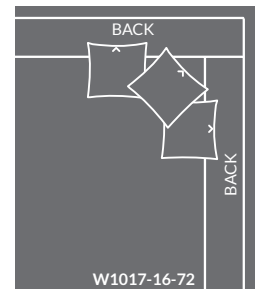

Please print the document at 100% for an accurate scale results.

DIAGRAM USING 1/4" IMAGES BELOW REQUIRED WITH ORDER. PLAIN FABRICS ONLY.

R1017 SAUSALITO SECTIONAL REGULAR WIDTH Overall h34.5 ah22.5 sh20

W1017 SAUSALITO SECTIONAL WIDE WIDTH Overall h34.5 ah22.5 sh20

ARMLESS - 60" WIDTH

W1017-10-44
ARMLESS CHAIR
WIDTH: 60" DEPTH: 44"

* W1017-10-60
ARMLESS LOUNGE
WIDTH: 60" DEPTH: 60"

* W1017-10-72
ARMLESS CHAISE
WIDTH: 60" DEPTH: 72"

RETURN - 72" WIDTH

* Z1017-15-72
CORNER CHAISE
WIDTH: 72" DEPTH: 72"

RETURN - 60" WIDTH

W1017-15-44
LBF CORNER CHAIR
WIDTH: 60" DEPTH: 44"

W1017-16-44
RBF CORNER CHAIR
WIDTH: 60" DEPTH: 44"

* W1017-15-60
CORNER LOUNGE
WIDTH: 60" DEPTH: 60"

* W1017-15-72
LBF RETURN CHAISE
WIDTH: 60" DEPTH: 72"

* W1017-16-72
RBF RETURN CHAISE
WIDTH: 60" DEPTH: 72"

SINGLE ARM - 66" WIDTH

W1017-11-44
LAF CHAIR
WIDTH: 66" DEPTH: 44"

W1017-12-44
RAF CHAIR
WIDTH: 66" DEPTH: 44"