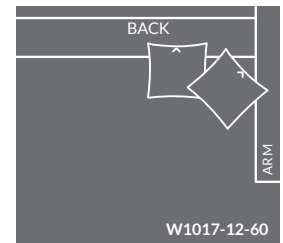

Please print the document at 100% for an accurate scale results.

DIAGRAM USING 1/4" IMAGES BELOW REQUIRED WITH ORDER. PLAIN FABRICS ONLY.

R1017 SAUSALITO SECTIONAL REGULAR WIDTH Overall h34.5 ah22.5 sh20

RETURN - 72" WIDTH

* Z1017-15-72
CORNER CHAISE
WIDTH: 72" DEPTH: 72"

RETURN - 60" WIDTH

W1017-15-44
LBF CORNER CHAIR
WIDTH: 60" DEPTH: 44"

W1017-16-44
RBF CORNER CHAIR
WIDTH: 60" DEPTH: 44"

* W1017-15-60
CORNER LOUNGE
WIDTH: 60" DEPTH: 60"

* W1017-15-72
LBF RETURN CHAISE
WIDTH: 60" DEPTH: 72"

* W1017-16-72
RBF RETURN CHAISE
WIDTH: 60" DEPTH: 72"

SINGLE ARM - 66" WIDTH

W1017-11-44
LAF CHAIR
WIDTH: 66" DEPTH: 44"

W1017-12-44
RAF CHAIR
WIDTH: 66" DEPTH: 44"

* W1017-11-60
LAF LOUNGE
WIDTH: 66" DEPTH: 60"

* W1017-12-60
RAF LOUNGE
WIDTH: 66" DEPTH: 60"

* W1017-11-72
LAF CHAISE
WIDTH: 66" DEPTH: 72"

* W1017-12-72
RAF CHAISE
WIDTH: 66" DEPTH: 72"

***Due to the size of these items, seams are required on both railroaded and non-railroaded fabrics.**