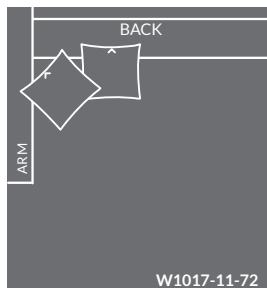

Please print the document at 100% for an accurate scale results.

DIAGRAM USING 1/4" IMAGES BELOW REQUIRED WITH ORDER. PLAIN FABRICS ONLY.

R1017 SAUSALITO SECTIONAL REGULAR WIDTH Overall h34.5 ah22.5 sh20

RETURN - 72" WIDTH

* Z1017-15-72
CORNER CHAISE
WIDTH: 72" DEPTH: 72"

RETURN - 60" WIDTH

W1017-15-44
LBF CORNER CHAIR
WIDTH: 60" DEPTH: 44"

W1017-16-44
RBF CORNER CHAIR
WIDTH: 60" DEPTH: 44"

* W1017-15-60
CORNER LOUNGE
WIDTH: 60" DEPTH: 60"

* W1017-15-72
LBF RETURN CHAISE
WIDTH: 60" DEPTH: 72"

* W1017-16-72
RBF RETURN CHAISE
WIDTH: 60" DEPTH: 72"

SINGLE ARM - 66" WIDTH

W1017-11-44
LAF CHAIR
WIDTH: 66" DEPTH: 44"

W1017-12-44
RAF CHAIR
WIDTH: 66" DEPTH: 44"

* W1017-11-60
LAF LOUNGE
WIDTH: 66" DEPTH: 60"

* W1017-12-60
RAF LOUNGE
WIDTH: 66" DEPTH: 60"

* W1017-11-72
LAF CHAISE
WIDTH: 66" DEPTH: 72"

* W1017-12-72
RAF CHAISE
WIDTH: 66" DEPTH: 72"

***Due to the size of these items, seams are required on both railroaded and non-railroaded fabrics.**