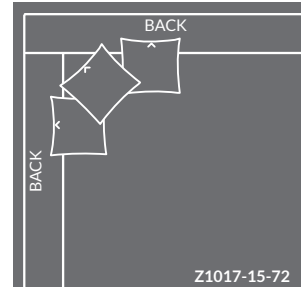

Please print the document at 100% for an accurate scale results.

DIAGRAM USING 1/4" IMAGES BELOW REQUIRED WITH ORDER. PLAIN FABRICS ONLY.

R1017 SAUSALITO SECTIONAL REGULAR WIDTH Overall h34.5 ah22.5 sh20

R1017-12-44
RAF CHAIR
WIDTH: 50" DEPTH: 44"

R1017-11-60
LAF LOUNGE
WIDTH: 50" DEPTH: 60"

R1017-12-60
RAF LOUNGE
WIDTH: 50" DEPTH: 60"

R1017-11-72
LAF CHAISE
WIDTH: 50" DEPTH: 72"

R1017-12-72
RAF CHAISE
WIDTH: 50" DEPTH: 72"

W1017 SAUSALITO SECTIONAL WIDE WIDTH Overall h34.5 ah22.5 sh20

ARMLESS - 60" WIDTH

W1017-10-44
ARMLESS CHAIR
WIDTH: 60" DEPTH: 44"

* W1017-10-60
ARMLESS LOUNGE
WIDTH: 60" DEPTH: 60"

* W1017-10-72
ARMLESS CHAISE
WIDTH: 60" DEPTH: 72"

RETURN - 72" WIDTH

* Z1017-15-72
CORNER CHAISE
WIDTH: 72" DEPTH: 72"

RETURN - 60" WIDTH

W1017-15-44
LBF CORNER CHAIR
WIDTH: 60" DEPTH: 44"

W1017-16-44
RBF CORNER CHAIR
WIDTH: 60" DEPTH: 44"

* W1017-15-60
CORNER LOUNGE
WIDTH: 60" DEPTH: 60"