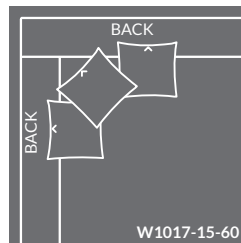

Please print the document at 100% for an accurate scale results.

DIAGRAM USING 1/4" IMAGES BELOW REQUIRED WITH ORDER. PLAIN FABRICS ONLY.

R1017 SAUSALITO SECTIONAL REGULAR WIDTH Overall h34.5 ah22.5 sh20

W1017 SAUSALITO SECTIONAL WIDE WIDTH Overall h34.5 ah22.5 sh20

ARMLESS - 60" WIDTH

W1017-10-44
ARMLESS CHAIR
WIDTH: 60" DEPTH: 44"

* W1017-10-60
ARMLESS LOUNGE
WIDTH: 60" DEPTH: 60"

* W1017-10-72
ARMLESS CHAISE
WIDTH: 60" DEPTH: 72"

RETURN - 72" WIDTH

* Z1017-15-72
CORNER CHAISE
WIDTH: 72" DEPTH: 72"

RETURN - 60" WIDTH

W1017-15-44
LBF CORNER CHAIR
WIDTH: 60" DEPTH: 44"

W1017-16-44
RBF CORNER CHAIR
WIDTH: 60" DEPTH: 44"

* W1017-15-60
CORNER LOUNGE
WIDTH: 60" DEPTH: 60"

* W1017-15-72
LBF RETURN CHAISE
WIDTH: 60" DEPTH: 72"

* W1017-16-72
RBF RETURN CHAISE
WIDTH: 60" DEPTH: 72"

SINGLE ARM - 66" WIDTH

W1017-11-44
LAF CHAIR
WIDTH: 66" DEPTH: 44"

W1017-12-44
RAF CHAIR
WIDTH: 66" DEPTH: 44"