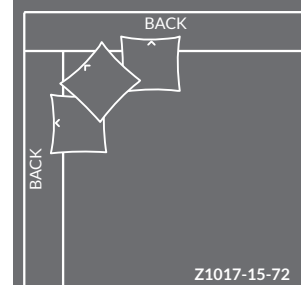

TAYLOR KING

Please print the document at 100% for an accurate scale results.

DIAGRAM USING 1/4" IMAGES BELOW REQUIRED WITH ORDER. PLAIN FABRICS ONLY.

R1017 SAUSALITO SECTIONAL REGULAR WIDTH Overall h34.5 ah22.5 sh20

R1017-12-44
RAF CHAIR
WIDTH: 50" DEPTH: 44"

R1017-11-60
LAF LOUNGE
WIDTH: 50" DEPTH: 60"

R1017-12-60
RAF LOUNGE
WIDTH: 50" DEPTH: 60"

R1017-11-72
LAF CHAISE
WIDTH: 50" DEPTH: 72"

R1017-12-72
RAF CHAISE
WIDTH: 50" DEPTH: 72"

W1017 SAUSALITO SECTIONAL WIDE WIDTH Overall h34.5 ah22.5 sh20

ARMLESS - 60" WIDTH

W1017-10-44
ARMLESS CHAIR
WIDTH: 60" DEPTH: 44"

* W1017-10-60
ARMLESS LOUNGE
WIDTH: 60" DEPTH: 60"

* W1017-10-72
ARMLESS CHAISE
WIDTH: 60" DEPTH: 72"

RETURN - 72" WIDTH

* Z1017-15-72
CORNER CHAISE
WIDTH: 72" DEPTH: 72"

RETURN - 60" WIDTH

W1017-15-44
LBF CORNER CHAIR
WIDTH: 60" DEPTH: 44"

W1017-16-44
RBF CORNER CHAIR
WIDTH: 60" DEPTH: 44"

* W1017-15-60
CORNER LOUNGE
WIDTH: 60" DEPTH: 60"