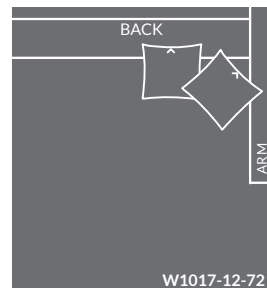

TAYLOR KING

Please print the document at 100% for an accurate scale results.

DIAGRAM USING 1/4" IMAGES BELOW REQUIRED WITH ORDER. PLAIN FABRICS ONLY.

R1017 SAUSALITO SECTIONAL REGULAR WIDTH Overall h34.5 ah22.5 sh20

RETURN - 72" WIDTH

* Z1017-15-72
CORNER CHAISE
WIDTH: 72" DEPTH: 72"

RETURN - 60" WIDTH

W1017-15-44
LBF CORNER CHAIR
WIDTH: 60" DEPTH: 44"

W1017-16-44
RBF CORNER CHAIR
WIDTH: 60" DEPTH: 44"

* W1017-15-60
CORNER LOUNGE
WIDTH: 60" DEPTH: 60"

* W1017-15-72
LBF RETURN CHAISE
WIDTH: 60" DEPTH: 72"

* W1017-16-72
RBF RETURN CHAISE
WIDTH: 60" DEPTH: 72"

SINGLE ARM - 66" WIDTH

W1017-11-44
LAF CHAIR
WIDTH: 66" DEPTH: 44"

W1017-12-44
RAF CHAIR
WIDTH: 66" DEPTH: 44"

* W1017-11-60
LAF LOUNGE
WIDTH: 66" DEPTH: 60"

* W1017-12-60
RAF LOUNGE
WIDTH: 66" DEPTH: 60"

* W1017-11-72
LAF CHAISE
WIDTH: 66" DEPTH: 72"

* W1017-12-72
RAF CHAISE
WIDTH: 66" DEPTH: 72"