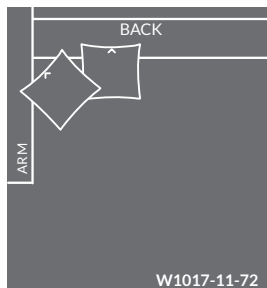

TAYLOR KING

Please print the document at 100% for an accurate scale results.

DIAGRAM USING 1/4" IMAGES BELOW REQUIRED WITH ORDER. PLAIN FABRICS ONLY.

R1017 SAUSALITO SECTIONAL REGULAR WIDTH Overall h34.5 ah22.5 sh20

RETURN - 72" WIDTH

* Z1017-15-72
CORNER CHAISE
WIDTH: 72" DEPTH: 72"

RETURN - 60" WIDTH

W1017-15-44
LBF CORNER CHAIR
WIDTH: 60" DEPTH: 44"

W1017-16-44
RBF CORNER CHAIR
WIDTH: 60" DEPTH: 44"

* W1017-15-60
CORNER LOUNGE
WIDTH: 60" DEPTH: 60"

* W1017-15-72
LBF RETURN CHAISE
WIDTH: 60" DEPTH: 72"

* W1017-16-72
RBF RETURN CHAISE
WIDTH: 60" DEPTH: 72"

SINGLE ARM - 66" WIDTH

W1017-11-44
LAF CHAIR
WIDTH: 66" DEPTH: 44"

W1017-12-44
RAF CHAIR
WIDTH: 66" DEPTH: 44"

* W1017-11-60
LAF LOUNGE
WIDTH: 66" DEPTH: 60"

* W1017-12-60
RAF LOUNGE
WIDTH: 66" DEPTH: 60"

* W1017-11-72
LAF CHAISE
WIDTH: 66" DEPTH: 72"

* W1017-12-72
RAF CHAISE
WIDTH: 66" DEPTH: 72"