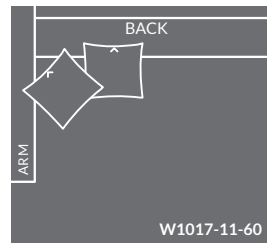

TAYLOR KING

Please print the document at 100% for an accurate scale results.

DIAGRAM USING 1/4" IMAGES BELOW REQUIRED WITH ORDER. PLAIN FABRICS ONLY.

R1017 SAUSALITO SECTIONAL REGULAR WIDTH Overall h34.5 ah22.5 sh20

RETURN - 72" WIDTH

* Z1017-15-72
CORNER CHAISE
WIDTH: 72" DEPTH: 72"

RETURN - 60" WIDTH

W1017-15-44
LBF CORNER CHAIR
WIDTH: 60" DEPTH: 44"

W1017-16-44
RBF CORNER CHAIR
WIDTH: 60" DEPTH: 44"

* W1017-15-60
CORNER LOUNGE
WIDTH: 60" DEPTH: 60"

* W1017-15-72
LBF RETURN CHAISE
WIDTH: 60" DEPTH: 72"

* W1017-16-72
RBF RETURN CHAISE
WIDTH: 60" DEPTH: 72"

SINGLE ARM - 66" WIDTH

W1017-11-44
LAF CHAIR
WIDTH: 66" DEPTH: 44"

W1017-12-44
RAF CHAIR
WIDTH: 66" DEPTH: 44"

* W1017-11-60
LAF LOUNGE
WIDTH: 66" DEPTH: 60"

* W1017-12-60
RAF LOUNGE
WIDTH: 66" DEPTH: 60"

* W1017-11-72
LAF CHAISE
WIDTH: 66" DEPTH: 72"

* W1017-12-72
RAF CHAISE
WIDTH: 66" DEPTH: 72"