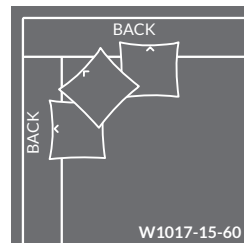

TAYLOR KING

Please print the document at 100% for an accurate scale results.

DIAGRAM USING 1/4" IMAGES BELOW REQUIRED WITH ORDER. PLAIN FABRICS ONLY.

R1017 SAUSALITO SECTIONAL REGULAR WIDTH Overall h34.5 ah22.5 sh20

W1017 SAUSALITO SECTIONAL WIDE WIDTH Overall h34.5 ah22.5 sh20

ARMLESS - 60" WIDTH

W1017-10-44
ARMLESS CHAIR
WIDTH: 60" DEPTH: 44"

* W1017-10-60
ARMLESS LOUNGE
WIDTH: 60" DEPTH: 60"

* W1017-10-72
ARMLESS CHAISE
WIDTH: 60" DEPTH: 72"

RETURN - 72" WIDTH

* Z1017-15-72
CORNER CHAISE
WIDTH: 72" DEPTH: 72"

RETURN - 60" WIDTH

W1017-15-44
LBF CORNER CHAIR
WIDTH: 60" DEPTH: 44"

W1017-16-44
RBF CORNER CHAIR
WIDTH: 60" DEPTH: 44"

* W1017-15-60
CORNER LOUNGE
WIDTH: 60" DEPTH: 60"

* W1017-15-72
LBF RETURN CHAISE
WIDTH: 60" DEPTH: 72"

* W1017-16-72
RBF RETURN CHAISE
WIDTH: 60" DEPTH: 72"

SINGLE ARM - 66" WIDTH

W1017-11-44
LAF CHAIR
WIDTH: 66" DEPTH: 44"

W1017-12-44
RAF CHAIR
WIDTH: 66" DEPTH: 44"