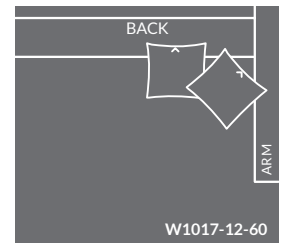

TAYLOR KING

Please print the document at 100% for an accurate scale results.

DIAGRAM USING 1/4" IMAGES BELOW REQUIRED WITH ORDER. PLAIN FABRICS ONLY.

R1017 SAUSALITO SECTIONAL REGULAR WIDTH Overall h34.5 ah22.5 sh20

RETURN - 72" WIDTH

* Z1017-15-72
CORNER CHAISE
WIDTH: 72" DEPTH: 72"

RETURN - 60" WIDTH

W1017-15-44
LBF CORNER CHAIR
WIDTH: 60" DEPTH: 44"

W1017-16-44
RBF CORNER CHAIR
WIDTH: 60" DEPTH: 44"

* W1017-15-60
CORNER LOUNGE
WIDTH: 60" DEPTH: 60"

* W1017-15-72
LBF RETURN CHAISE
WIDTH: 60" DEPTH: 72"

* W1017-16-72
RBF RETURN CHAISE
WIDTH: 60" DEPTH: 72"

SINGLE ARM - 66" WIDTH

W1017-11-44
LAF CHAIR
WIDTH: 66" DEPTH: 44"

W1017-12-44
RAF CHAIR
WIDTH: 66" DEPTH: 44"

* W1017-11-60
LAF LOUNGE
WIDTH: 66" DEPTH: 60"

* W1017-12-60
RAF LOUNGE
WIDTH: 66" DEPTH: 60"

* W1017-11-72
LAF CHAISE
WIDTH: 66" DEPTH: 72"

* W1017-12-72
RAF CHAISE
WIDTH: 66" DEPTH: 72"