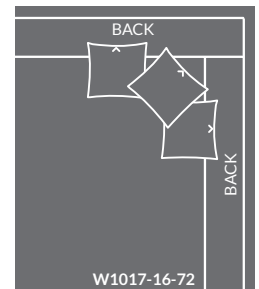

TAYLOR KING

Please print the document at 100% for an accurate scale results.

DIAGRAM USING 1/4" IMAGES BELOW REQUIRED WITH ORDER. PLAIN FABRICS ONLY.

R1017 SAUSALITO SECTIONAL REGULAR WIDTH Overall h34.5 ah22.5 sh20

W1017 SAUSALITO SECTIONAL WIDE WIDTH Overall h34.5 ah22.5 sh20

ARMLESS - 60" WIDTH

W1017-10-44
ARMLESS CHAIR
WIDTH: 60" DEPTH: 44"

* W1017-10-60
ARMLESS LOUNGE
WIDTH: 60" DEPTH: 60"

* W1017-10-72
ARMLESS CHAISE
WIDTH: 60" DEPTH: 72"

RETURN - 72" WIDTH

* Z1017-15-72
CORNER CHAISE
WIDTH: 72" DEPTH: 72"

RETURN - 60" WIDTH

W1017-15-44
LBF CORNER CHAIR
WIDTH: 60" DEPTH: 44"

W1017-16-44
RBF CORNER CHAIR
WIDTH: 60" DEPTH: 44"

* W1017-15-60
CORNER LOUNGE
WIDTH: 60" DEPTH: 60"

* W1017-15-72
LBF RETURN CHAISE
WIDTH: 60" DEPTH: 72"

* W1017-16-72
RBF RETURN CHAISE
WIDTH: 60" DEPTH: 72"

SINGLE ARM - 66" WIDTH

W1017-11-44
LAF CHAIR
WIDTH: 66" DEPTH: 44"

W1017-12-44
RAF CHAIR
WIDTH: 66" DEPTH: 44"