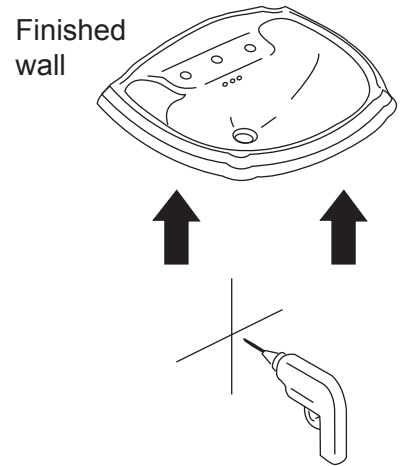

Mark the wall for each lag bolt mounting hole.

Note: Install sufficient backing behind the finished wall to provide a secure material for the bolting device of choice.

Drill pilot holes into the wall for the lag bolts, sold separately.

Install faucets and drains.

Carefully lift the sink into the desired position lining up holes
Screw in lag bolts (B) DO NOT overtighten, this may crack sink.
For added protection place the neoprene washer on the sink followed by the additional metal washer. (Lag bolts sold separately).
Note: The lavatory must be supported by the lag bolts.

Optional: It is recommended applying silicone caulk between the back of the sink and the wall

Example diagram

Finished wall

Finished wall

These instructions and drawings disclose confidential and other data of proprietary nature owned by Renovator's Supply Inc. and may not be used or disclosed to others without the prior written consent of Renovator's Supply Inc. Renovators Supply, Inc.©