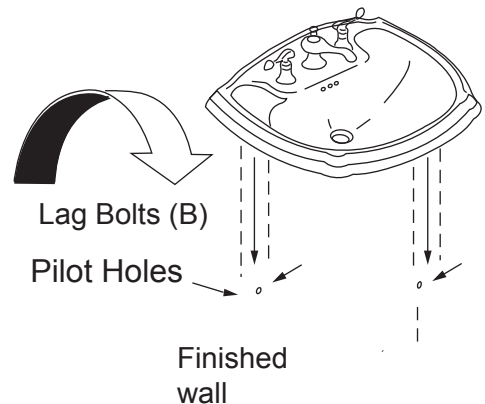

Install faucets and drains.

Carefully lift the sink into the desired position lining up holes
Screw in lag bolts (B) DO NOT overtighten, this may crack sink.
For added protection place the neoprene washer on the sink followed by the additional metal washer. (Lag bolts sold separately).
Note: The lavatory must be supported by the lag bolts.

Optional: It is recommended applying silicone caulk between the back of the sink and the wall

Example diagram

Finished wall

Finished wall

These instructions and drawings disclose confidential and other data of proprietary nature owned by Renovator's Supply Inc. and may not be used or disclosed to others without the prior written consent of Renovator's Supply Inc. Renovators Supply, Inc.©