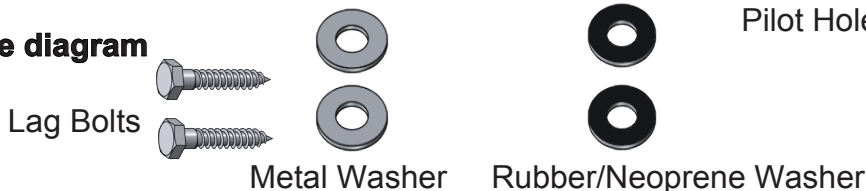

RENOVATOR'S

Renovators Supply, Inc. ©
www.rensup.com

SINK INSTALLATION LAG BOLTS SOLD SEPARATELY

Mounting hardware is not included as it is best determined by the onsite installer.

Lift and place sink against the wall & make sure it is level.
Adjust to plumb position. Large sinks are heavy, get help lifting.

Mark the wall for each lag bolt mounting hole.

Note: Install sufficient backing behind the finished wall to provide a secure material for the bolting device of choice.

Drill pilot holes into the wall for the lag bolts, sold separately.

Install faucets and drains.

Carefully lift the sink into the desired position lining up holes
Screw in lag bolts (B) DO NOT overtighten, this may crack sink.
For added protection place the neoprene washer on the sink followed by the additional metal washer. (Lag bolts sold separately).
Note: The lavatory must be supported by the lag bolts.

Optional: It is recommended applying silicone caulk between the back of the sink and the wall

Example diagram