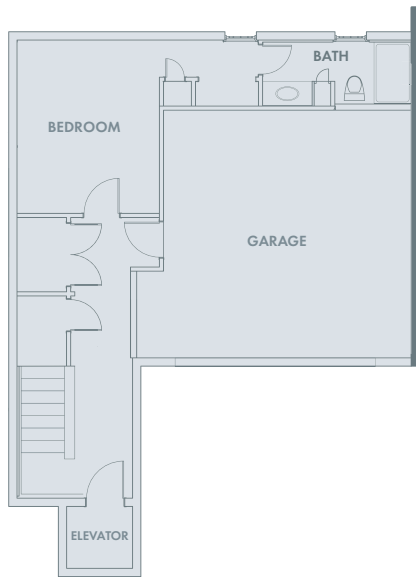

**CHERRY FIELD
RESIDENCE 1**

195 Cherry Ave
CARLSBAD, CA 92008

3 Bed | 3.5 Bath
Rooftop Deck + Garage

Floor1: 840 SqFt
Floor2: 1,273 SqFt
Floor3: 1,273 SqFt
Roof Top: 295 SqFt
Total: 3,681 SqFt

Mark Marquez
CADRE #01232386
619.933.0050

FLOOR 1

FLOOR 2

FLOOR 3

ROOF TOP DECK