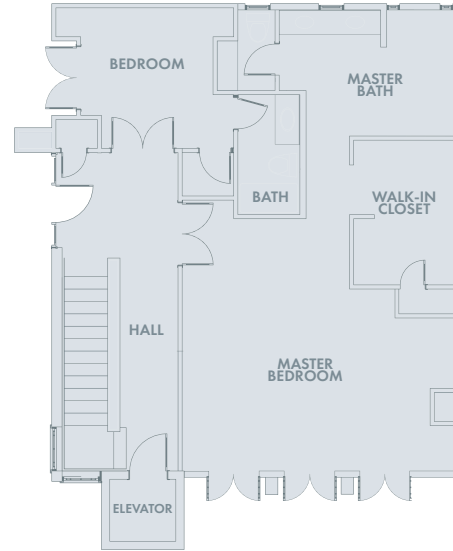

**CHERRY FIELD
RESIDENCE 1**

195 Cherry Ave
CARLSBAD, CA 92008

3 Bed | 3.5 Bath
Rooftop Deck + Garage

Floor1: 840 SqFt
Floor2: 1,273 SqFt
Floor3: 1,273 SqFt
Roof Top: 295 SqFt
Total: 3,681 SqFt

Mark Marquez
CADRE #01232386
619.933.0050

FLOOR 1

FLOOR 2

FLOOR 3

ROOF TOP DECK