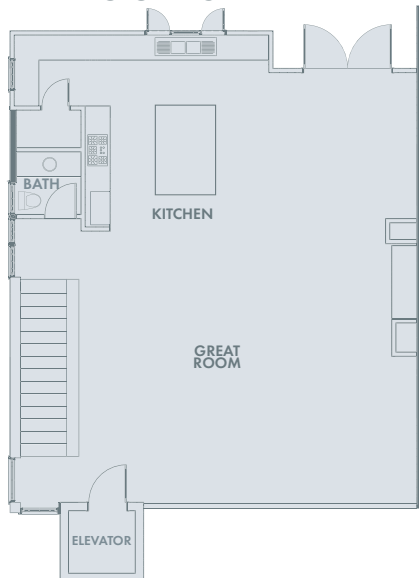

**CHERRY FIELD
RESIDENCE 1**

195 Cherry Ave
CARLSBAD, CA 92008

3 Bed | 3.5 Bath
Rooftop Deck + Garage

Floor1: 840 SqFt
Floor2: 1,273 SqFt
Floor3: 1,273 SqFt
Roof Top: 295 SqFt
Total: 3,681 SqFt

Mark Marquez
CADRE #01232386
619.933.0050

FLOOR 1

FLOOR 2

FLOOR 3

ROOF TOP DECK