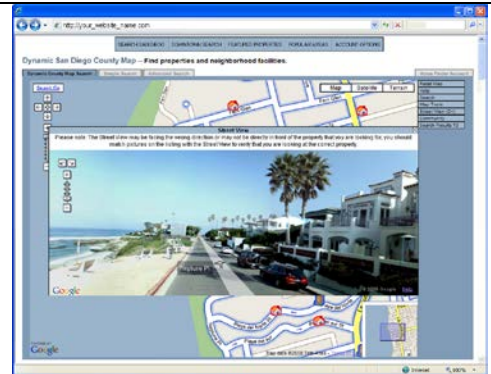

Search for Properties & Rentals

• **Dynamic Google™ Map Searching plus Neighborhood Facilities**

- Homes
- Condos
- Residential Income
- Lots/Lands
- Rentals
- Schools
- Places of Worship
- Universities
- Libraries
- Hospitals

...plus Live Traffic Data and More!

- **Drive the Neighborhood with Street-Level Views**
- **Large Photos with Captions and Virtual Tour Links**
- **Rental Property Searching**
- **Foreclosure & Short Sale Searching**
- **Download Web Site Leads**
 - Easily Download the Client Database into Outlook™, Excel™, Top Producer, ACT! and other marketing software

Drive the Streets

Live Traffic Data and Satellite Views

- **Create Custom Pages and Menus**
 - Create Custom Pages with Simple Cut-and-Paste
 - Create Custom Menus for Specific Neighborhoods with the Ability to **Search Communities and Subdivisions**
 - Email Custom Search Links to Clients
 - Create Links to Any Page on the Internet
- **Easily Integrates into All Web Sites**
 - Integrates into Frames
 - Add a Custom Header and Footer for a Non-Framed Site
- **Automatic Email and Mobile Phone Notification for New Leads**

- **Unique Downtown San Diego Google™ Map and Searching**
 - Building Floor Plans
 - Common Area Photos
 - Building Specific Information
- **Automatic Featured Properties**
 - Agent's Listings Automatically Displayed
 - Add Additional Featured Properties