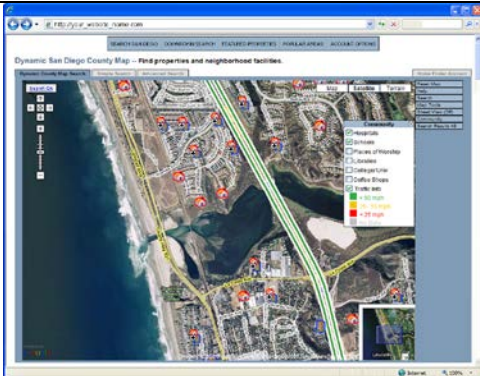

Search for Properties & Rentals

• **Dynamic Google™ Map Searching plus Neighborhood Facilities**

- Homes
- Condos
- Residential Income
- Lots/Lands
- Rentals
- Schools
- Places of Worship
- Universities
- Libraries
- Hospitals

...plus Live Traffic Data and More!

- **Drive the Neighborhood with Street-Level Views**
- **Large Photos with Captions and Virtual Tour Links**
- **Rental Property Searching**
- **Foreclosure & Short Sale Searching**
- **Download Web Site Leads**
 - Easily Download the Client Database into Outlook™, Excel™, Top Producer, ACT! and other marketing software

Drive the Streets

Live Traffic Data and Satellite Views

- **Create Custom Pages and Menus**
 - Create Custom Pages with Simple Cut-and-Paste
 - Create Custom Menus for Specific Neighborhoods with the Ability to **Search Communities and Subdivisions**
 - Email Custom Search Links to Clients
 - Create Links to Any Page on the Internet
- **Easily Integrates into All Web Sites**
 - Integrates into Frames
 - Add a Custom Header and Footer for a Non-Framed Site
- **Automatic Email and Mobile Phone Notification for New Leads**

- **Unique Downtown San Diego Google™ Map and Searching**
 - Building Floor Plans
 - Common Area Photos
 - Building Specific Information
- **Automatic Featured Properties**
 - Agent's Listings Automatically Displayed
 - Add Additional Featured Properties