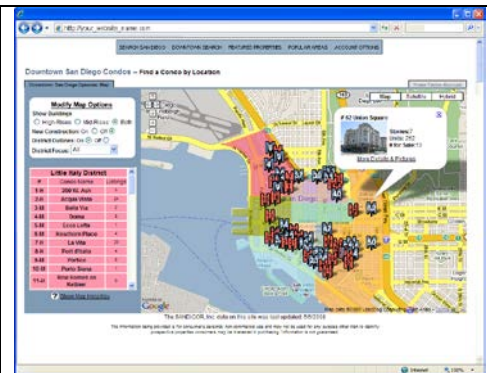

Search for Properties & Rentals

• **Dynamic Google™ Map Searching plus Neighborhood Facilities**

- Homes
- Condos
- Residential Income
- Lots/Lands
- Rentals
- Schools
- Places of Worship
- Universities
- Libraries
- Hospitals

...plus Live Traffic Data and More!

- **Drive the Neighborhood with Street-Level Views**
- **Large Photos with Captions and Virtual Tour Links**
- **Rental Property Searching**
- **Foreclosure & Short Sale Searching**
- **Download Web Site Leads**
 - Easily Download the Client Database into Outlook™, Excel™, Top Producer, ACT! and other marketing software

Drive the Streets

Live Traffic Data and Satellite Views

- **Create Custom Pages and Menus**
 - Create Custom Pages with Simple Cut-and-Paste
 - Create Custom Menus for Specific Neighborhoods with the Ability to **Search Communities and Subdivisions**
 - Email Custom Search Links to Clients
 - Create Links to Any Page on the Internet
- **Easily Integrates into All Web Sites**
 - Integrates into Frames
 - Add a Custom Header and Footer for a Non-Framed Site
- **Automatic Email and Mobile Phone Notification for New Leads**

- **Unique Downtown San Diego Google™ Map and Searching**
 - Building Floor Plans
 - Common Area Photos
 - Building Specific Information
- **Automatic Featured Properties**
 - Agent's Listings Automatically Displayed
 - Add Additional Featured Properties