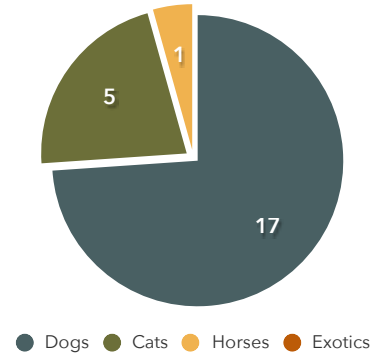

2014, 2015, & 2016 Adoptions

CROSSROADS ANIMAL RESCUE

2016 ADOPTIONS

Month	Dogs	Cats	Horses	Exotics	Month
January	6	0	0	0	6
February	7	5	1	0	13
March	4				
Total	17	5	1	0	23

2016 ADOPTIONS BY SPECIES

2015 ADOPTIONS BY SPECIES

Species	Dogs	Cats	Horses	Exotics	Total
Total	122	31	15	8	176

2014 ADOPTIONS BY SPECIES

Month	Dogs	Cats	Horses	Exotics	Total
Total	211	36	18	7	272