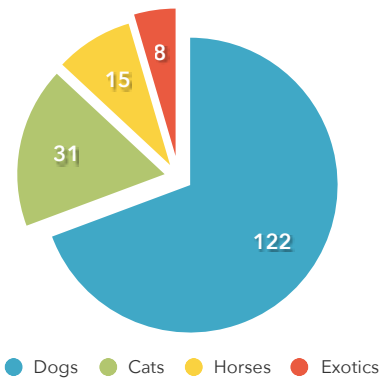

2014, 2015, & 2016 Adoptions

CROSSROADS ANIMAL RESCUE

2016 ADOPTIONS

Month	Dogs	Cats	Horses	Exotics	Month
January	6	0	0	0	6
February	7	5	1	0	13
March	4				
Total	17	5	1	0	23

2016 ADOPTIONS BY SPECIES

2015 ADOPTIONS BY SPECIES

Species	Dogs	Cats	Horses	Exotics	Total
Total	122	31	15	8	176

2014 ADOPTIONS BY SPECIES

Month	Dogs	Cats	Horses	Exotics	Total
Total	211	36	18	7	272