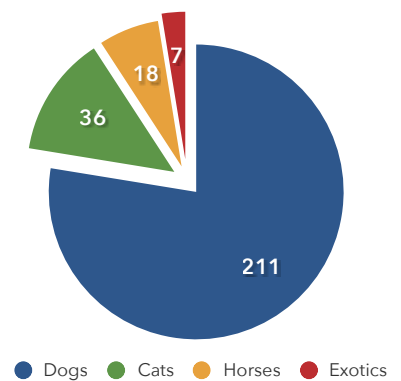

2014, 2015, & 2016 Adoptions

CROSSROADS ANIMAL RESCUE

2016 ADOPTIONS

Month	Dogs	Cats	Horses	Exotics	Month
January	6	0	0	0	6
February	7	5	1	0	13
March	4				
Total	17	5	1	0	23

2016 ADOPTIONS BY SPECIES

2015 ADOPTIONS BY SPECIES

Species	Dogs	Cats	Horses	Exotics	Total
Total	122	31	15	8	176

2014 ADOPTIONS BY SPECIES

Month	Dogs	Cats	Horses	Exotics	Total
Total	211	36	18	7	272