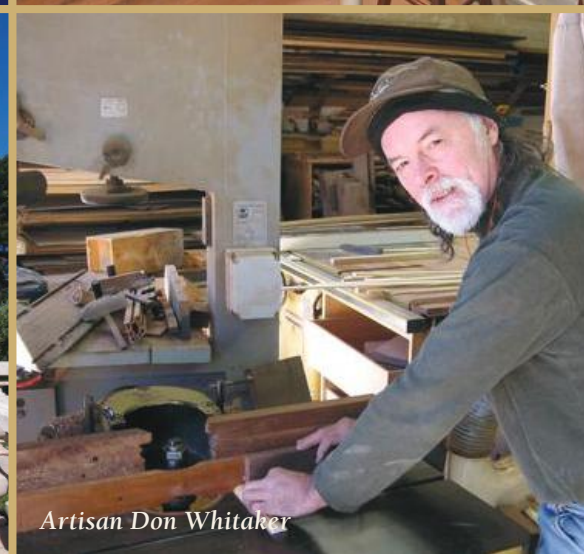

E
F
F
E
C
T
S

I
R
O
N

This is a small compilation of Test of Tyme's work. You will encounter many examples of different styles, scales, textures, and surfaces. Everything you see on a surface value was touched, scraped, distressed, shaded, brushed, aged, and inspired by Scott Coulter and Don Whitaker. "Everything" entails: hand stained embossed gilded leather made to match an 18th century book, distressed stone entry's, aged glazed wood finishes of all kinds, metal patinas, waxed plaster to match any color, and all types of painting. If you have any questions, comments, or interest in hiring please refer to our contacts on the back page of this brochure.

TEST OF TYME LLC
LUXURY ESTATES BY RENOWNED ARTISANS

Time Honored Finishes

Artisan Don Whitaker