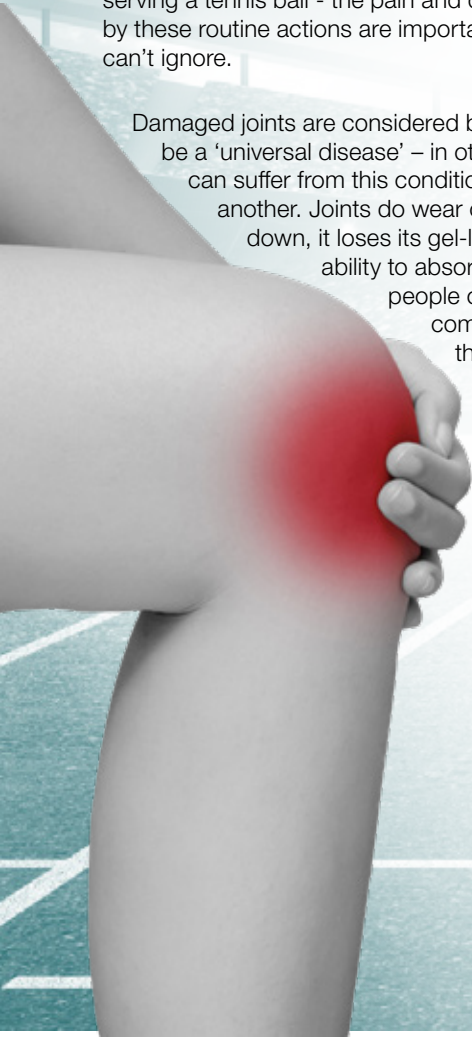

FULL MOTION

ACHES AND PAINS?

Discover Relief For An Active Life

A slight twinge in your knee, random aches and pains in the morning and evening, even a shooting pain in your shoulder; all too often we consider such joint pain to be a normal part of life, a result of our exercise regime or a function of ageing we simply have to live with.

Nothing could be further from the truth. Every movement your body makes is a miracle of motion, an amazing combination of your joints working together so you can enjoy a life of easy activity. But when your joints ache, your life gets put on hold.

Getting up out of your favourite chair, lifting shopping bags, serving a tennis ball - the pain and discomfort caused by these routine actions are important warning signs you can't ignore.

Damaged joints are considered by medical science to be a 'universal disease' – in other words, everyone can suffer from this condition at some stage or another. Joints do wear out. As cartilage breaks down, it loses its gel-like nature and its ability to absorb shock. This can rob people of their ability to move comfortably and force them to live in debilitating pain and discomfort.