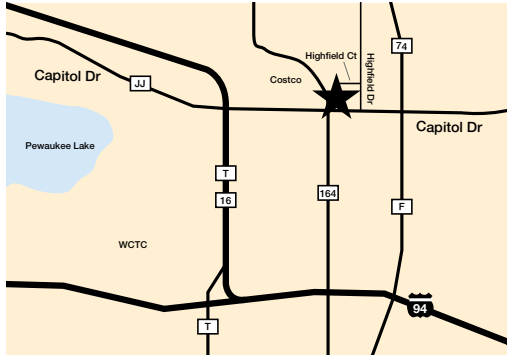

Directions

Ellenbecker Investment Group
N35 W23877 Highfield Court, Suite 200
Pewaukee, WI 53072

(262) 691-3200 | info@ellenbecker.com

ellenbecker.com/events

From Milwaukee

- Take I-94 W
- Take Exit 294 (Hwy 164/J), turn right at the lights
- Head north on Hwy 164 until you reach the intersection of Hwy 164/Capitol Drive (E 190)
- Turn right onto Capitol Drive
- Get into the left lane; our building will be on the left side of the road, about 1 block down
- Turn left onto Highfield Drive, next to Five Fields Plaza
- Turn left onto Highfield Court

From Madison

- Take I-94 E
- Take Exit 294 (Hwy 164/J), turn left at the lights
- Head north on Hwy 164 until you reach the intersection of Hwy 164/Capitol Drive (E 190)
- Turn right onto Capitol Drive
- Get into the left lane; our building will be on the left side of the road, about 1 block down
- Turn left onto Highfield Drive, next to Five Fields Plaza
- Turn left onto Highfield Court