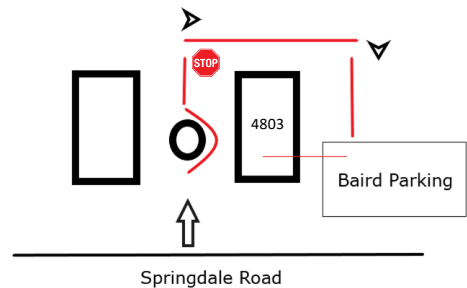

## Directions and Parking Instructions

**Baird's Louisville East office is located at 4803 Olympia Park Plaza, Louisville, KY**

- After entering via the Olympia Park visitor entrance on Springdale Road, please proceed to the round-about.
- Proceed half-way around the round-about and continue straight between the two buildings. Baird's building will be located on your right side.
- Turn right at the first stop sign.
- Turn right into Baird's reserved parking area.
- You will see signs for Baird client parking.
- Baird's office is located on the 4<sup>th</sup> floor, Suite 4000. Elevators and stairs are available to access the 4<sup>th</sup> Floor.
- On the 4<sup>th</sup> floor lobby, you will be greeted by Baird's receptionist and directed to your conference room.