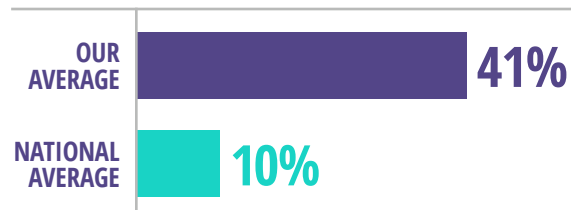

HelloCollege®

SayHelloCollege.com | Say HelloCollege, goodbye stress! | 630-730-8825

OUR STUDENT ACHIEVEMENT

ACT/SAT IMPROVEMENTS USING METHOD TEST PREP™

TEST	OUR AVERAGE INCREASE	OUR LARGEST INCREASE	MAX SCORE
ACT	+4 POINTS	+7 POINTS	36
SAT	+120 POINTS	+250 POINTS	1600

HIGHLY SELECTIVE ADMISSIONS

Schools include: Caltech, Claremont McKenna, Duke, Ivy League, Northwestern, Notre Dame, Pomona, Rice, Stanford, Tufts, UC-Berkeley, University of Chicago, Vanderbilt, Washington University.