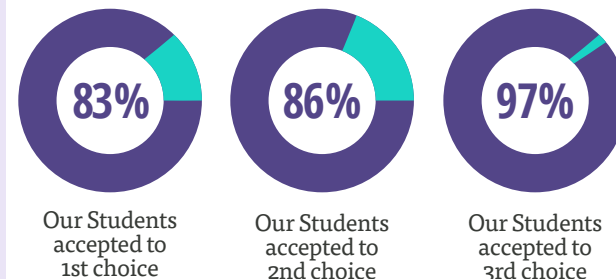

COLLEGE ACCEPTANCE RATES

WE GET RESULTS

	TRANSFER SCHOOLS	CHANGE MAJOR	GRADUATE WITHIN 4 YEARS	GRADUATE IN 4 YEARS WITH A JOB IN THEIR MAJOR	RECEIVE SCHOLARSHIPS
NATIONAL AVERAGE	37%	80%	24%	21%	37%
OUR AVERAGE	9%	14%	90%	82%	96%