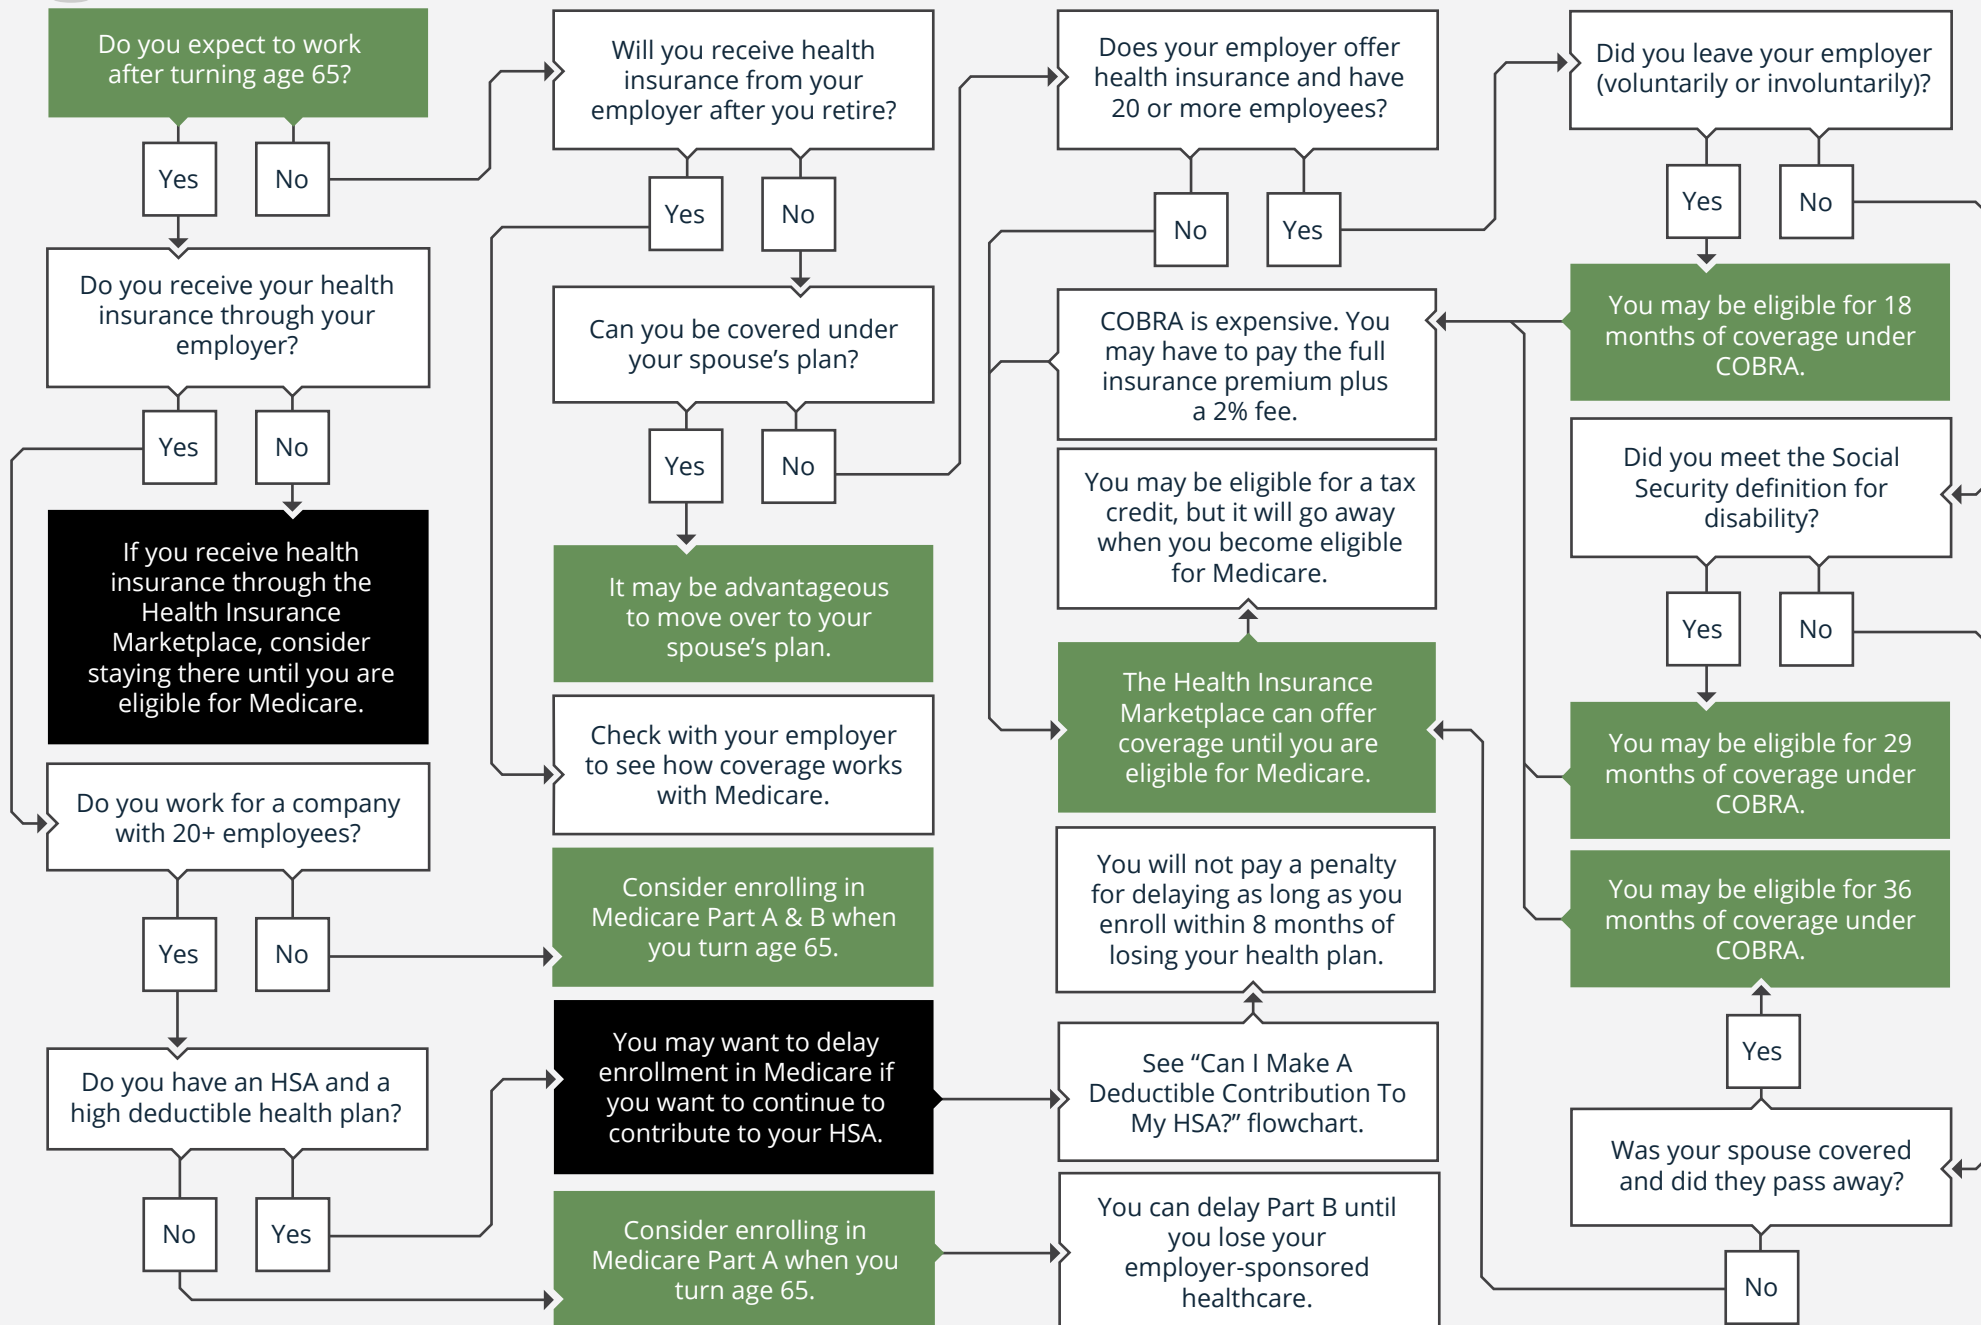

## Start Here

**Please contact your FCG Advisor with questions or comments.**

Securities offered through J.W. Cole Financial, Inc. (JWC) Member FINRA/SIPC. Advisory services offered through J.W. Cole Advisors, Inc. (JWCA). Financial Cornerstone Group and JWC/JWCA are unaffiliated entities.