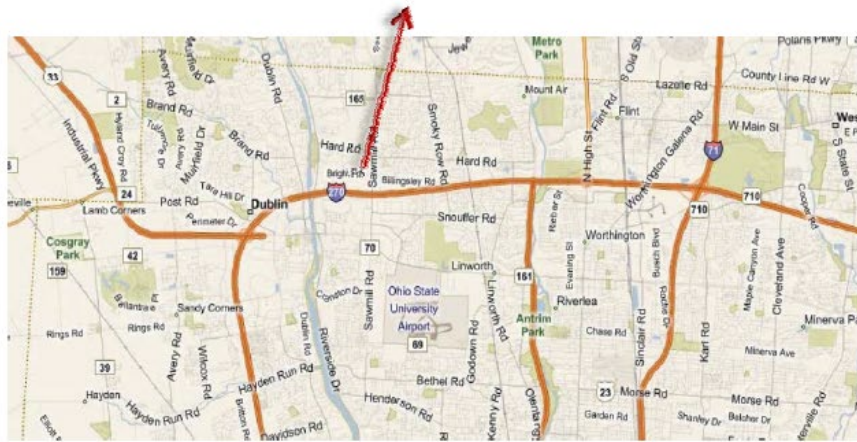

7263 Sawmill Rd. Suite 150
Dublin, Oh 43016

Our office is located in the Bright / Sawmill office park just north of I-270 on Sawmill Rd. As you enter the park, our building is in the far Northeast corner.

From the North:

Take I-71, Route 23, or Route 315 South to I-270 West. From I-270 West, exit Sawmill Rd. North. Move to the Left lane on Sawmill. At second traffic light, make a left onto Bright Rd. Make first Right into the Bright / Sawmill office park. Our office is located in the far right (Northeast) corner.

From the South:

Take I-71, Route 23, or Route 315 North to I-270 West. From I-270 West, exit Sawmill Rd. North. Move to the Left lane on Sawmill. At second traffic light, make a left onto Bright Rd. Make first Right into the Bright / Sawmill office park. Our office is located in the far right (Northeast) corner.

From the East:

Take I-270 West and exit at Sawmill Rd. North. Move to the Left lane on Sawmill. At second traffic light, make a left onto Bright Rd. Make first Right into the Bright / Sawmill office park. Our office is located in the far right (Northeast) corner.