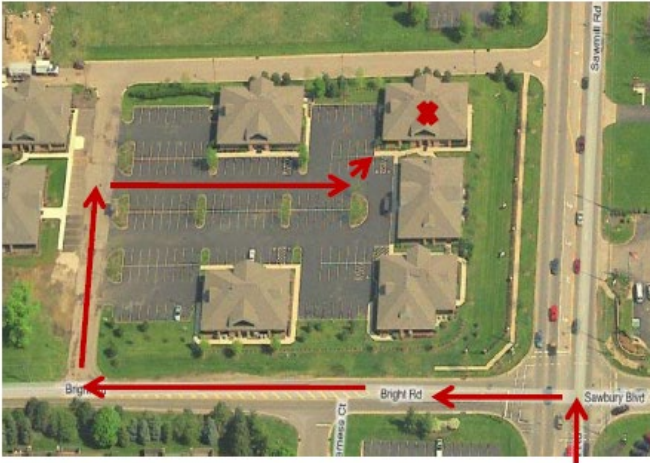

7263 Sawmill Rd. Suite 150
Dublin, Oh 43016

Our office is located in the Bright / Sawmill office park just north of I-270 on Sawmill Rd. As you enter the park, our building is in the far Northeast corner.

From the North:

Take I-71, Route 23, or Route 315 South to I-270 West. From I-270 West, exit Sawmill Rd. North. Move to the Left lane on Sawmill. At second traffic light, make a left onto Bright Rd. Make first Right into the Bright / Sawmill office park. Our office is located in the far right (Northeast) corner.

From the South:

Take I-71, Route 23, or Route 315 North to I-270 West. From I-270 West, exit Sawmill Rd. North. Move to the Left lane on Sawmill. At second traffic light, make a left onto Bright Rd. Make first Right into the Bright / Sawmill office park. Our office is located in the far right (Northeast) corner.

From the East:

Take I-270 West and exit at Sawmill Rd. North. Move to the Left lane on Sawmill. At second traffic light, make a left onto Bright Rd. Make first Right into the Bright / Sawmill office park. Our office is located in the far right (Northeast) corner.