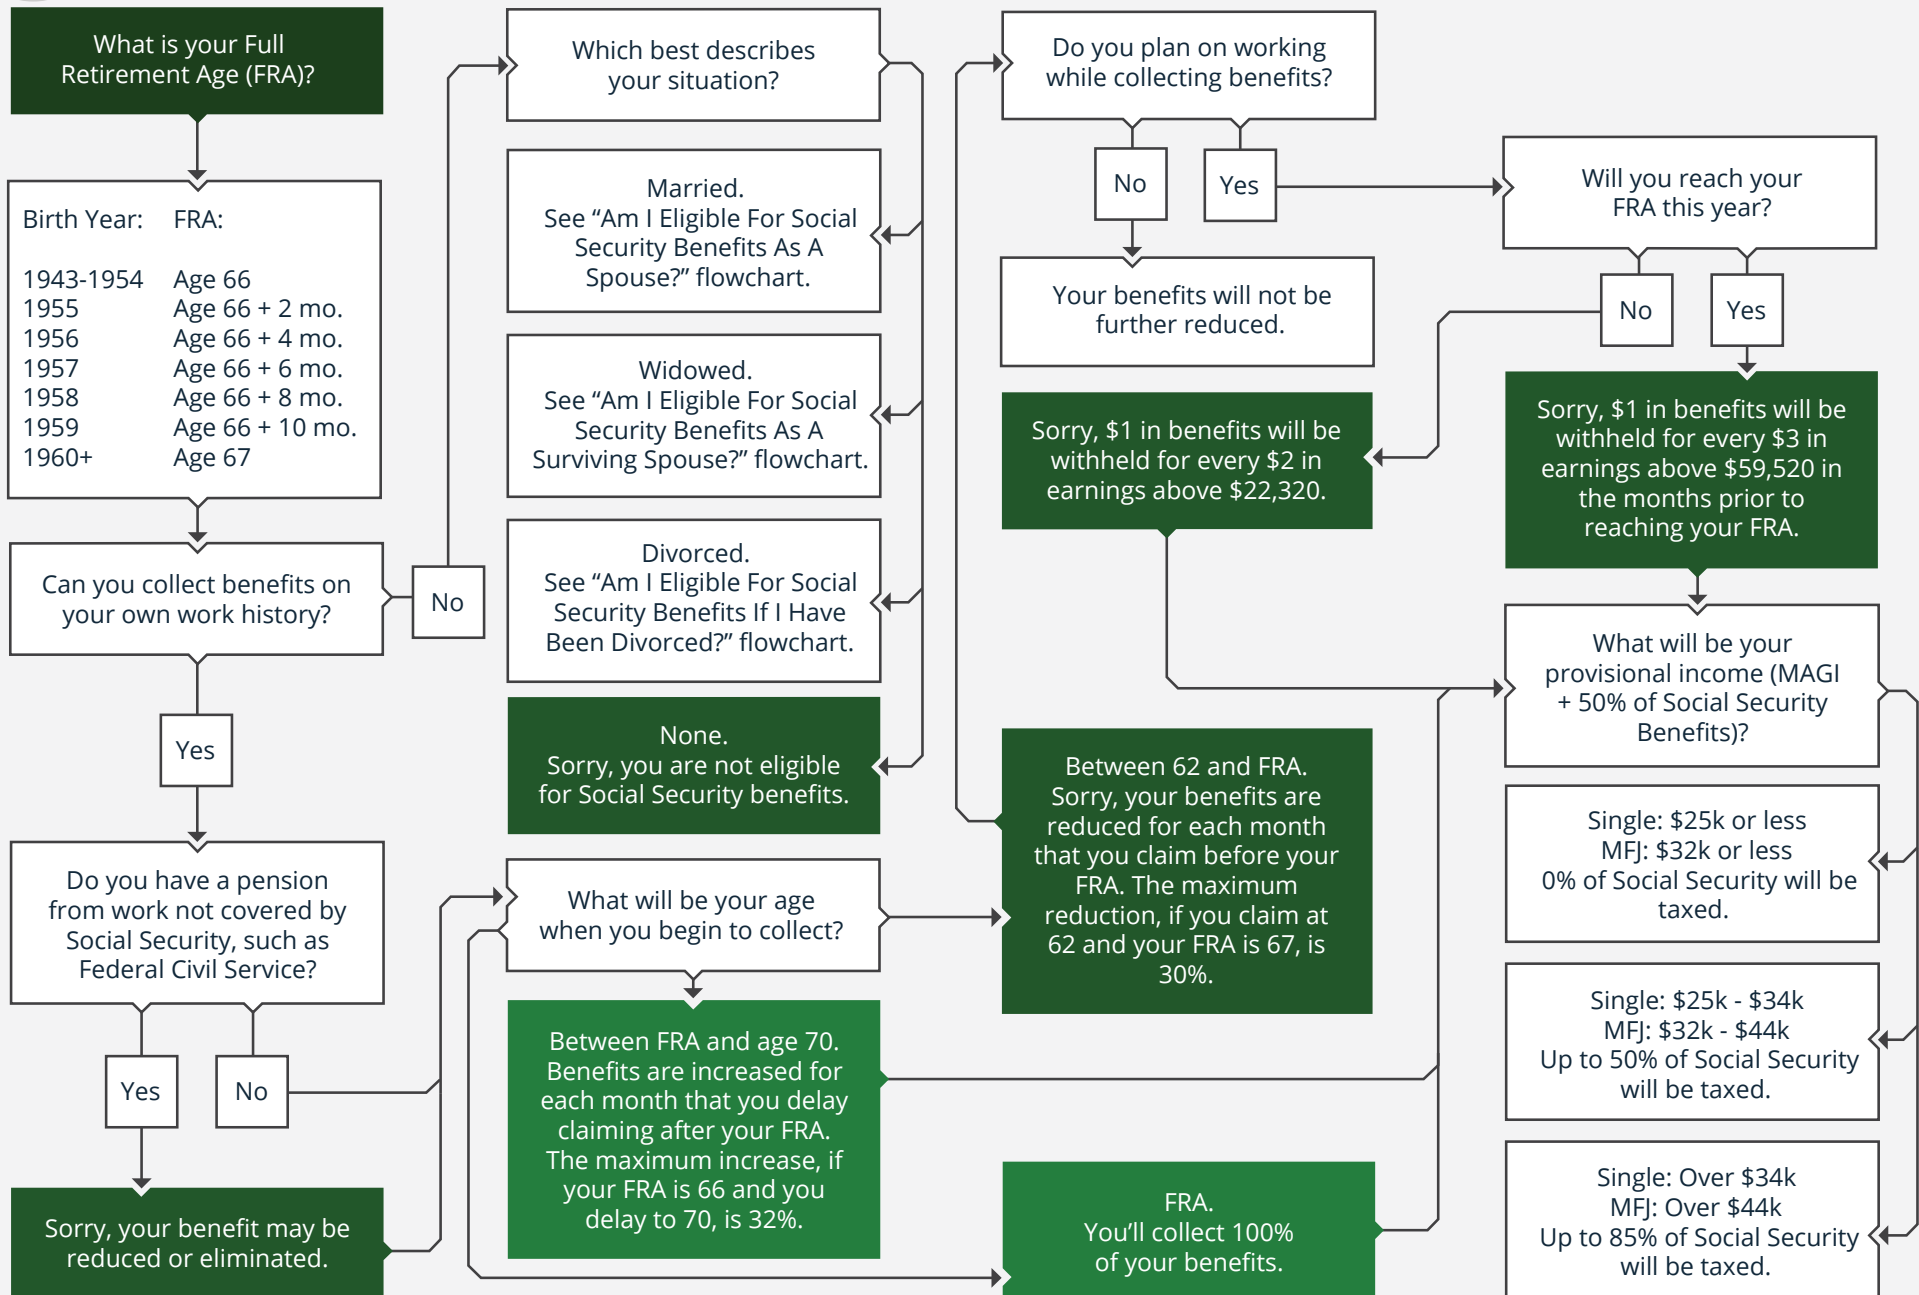

2024 · WILL MY SOCIAL SECURITY BENEFITS BE REDUCED?

START HERE

FWM Advisors

9000 Lincoln Drive East Suite 300 Marlton, NJ 08053

AdvisorsInformation@familywealthadvisory.com | 856-988-7722 | www.familywealthadvisory.com