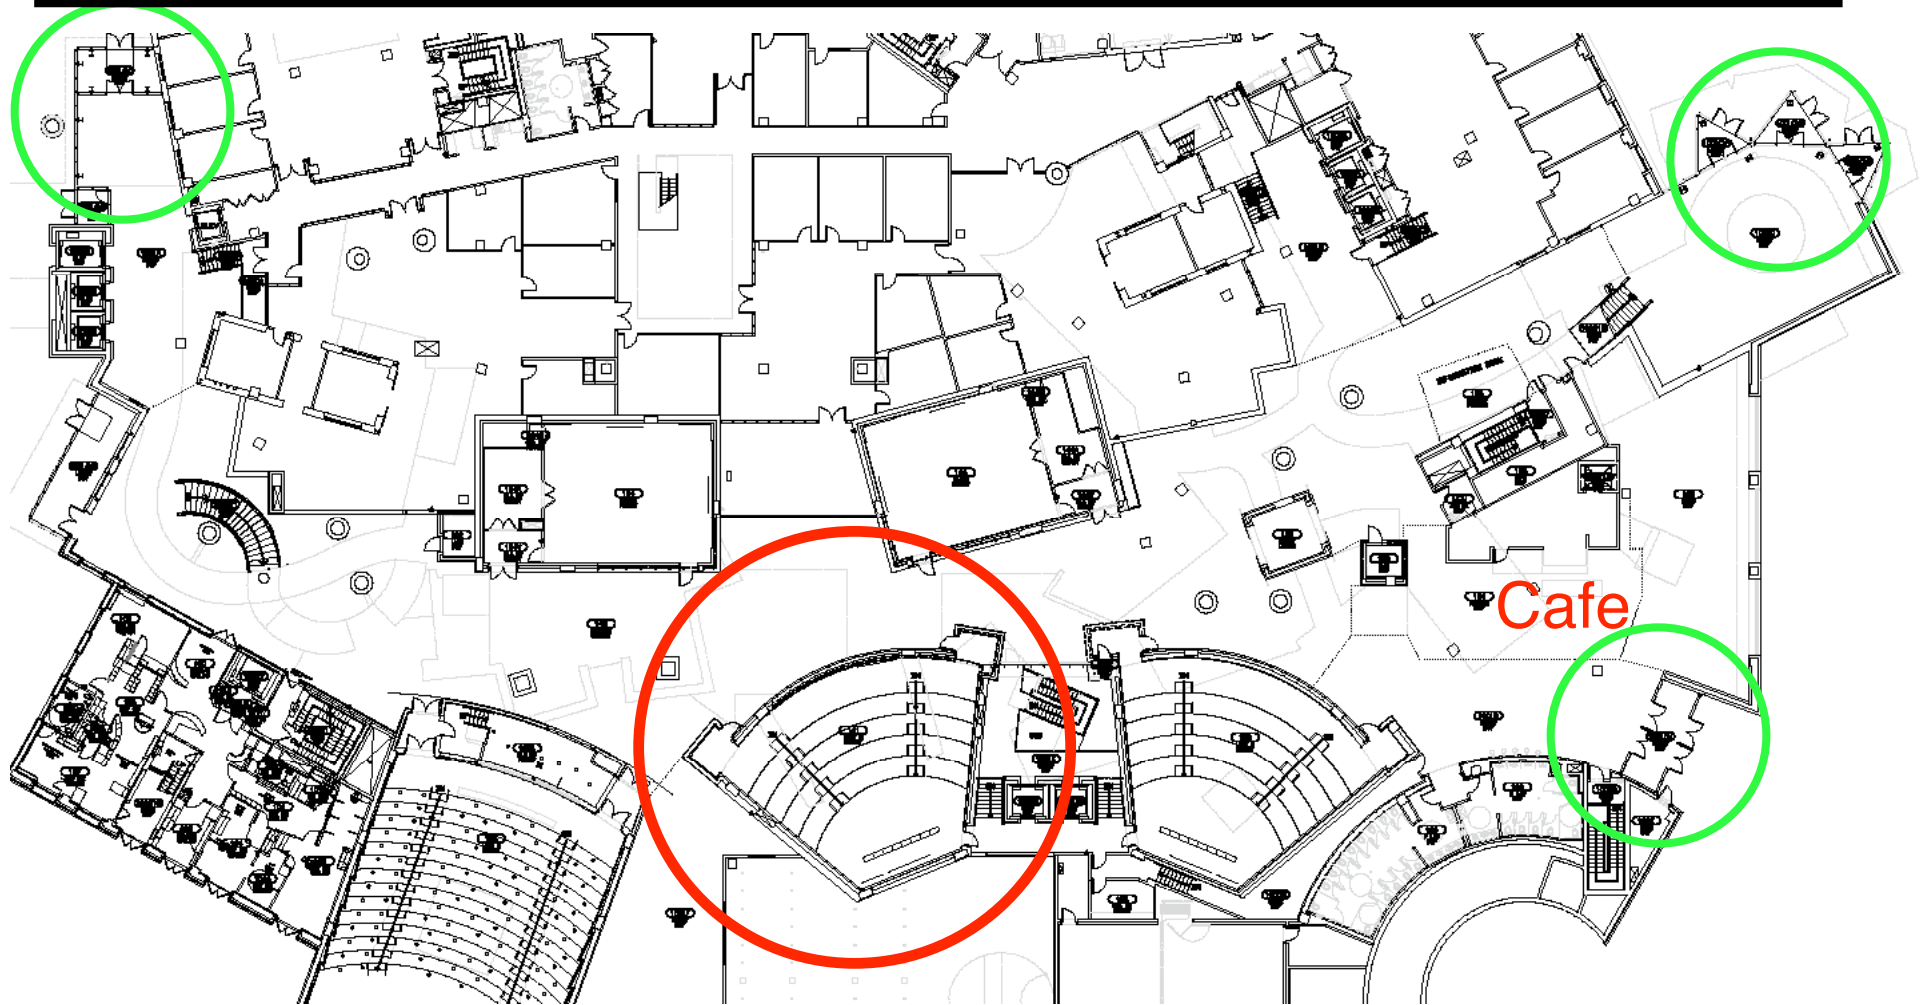

# Stata Center, 32 Vasser St., Cambridge First Floor Layout

Vasser St

Room 32-141

Cafe

Entrances