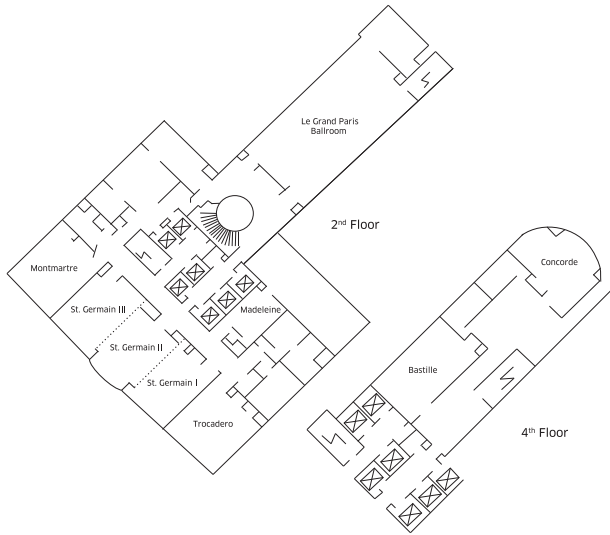

RESTAURANT & BAR

GABY BRASSERIE FRANÇAISE is named for a Parisian model who found her milieu in 1920s New York. The 128-seat restaurant serves French- and American-inspired cuisine.

GABY BAR offers creative and classical cocktails, fine wines and Champagnes.

Gaby Bar

Le Grand Paris Ballroom

MANIFIQUE MEETINGS

Events come naturally, with more than 6,700 square feet of meeting and banquet space, including Le Grand Paris Ballroom, a spectacular venue with soaring windows that fill the space with natural light. The property amenities include on-site audio visual services, high speed wireless internet, and ability to customize banquet menus.

Distinctive features

- Nine meeting rooms, ranging from 322 to 2,580 square feet
- Le Grand Paris Ballroom offers 2,580 square feet of exquisite space for memorable banquets and receptions of up to 190 people
- Executive Chef Robert Hohmann has skillfully created an array of banquet menus showcasing French-and-American-inspired cuisine
- Private Event Space available in our Terrace Suites, located on the 24th floor