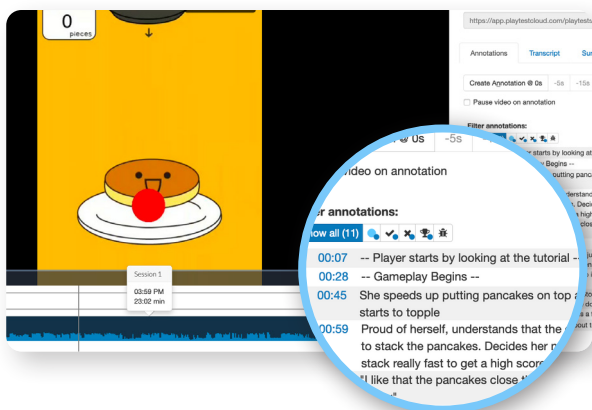

## THIS SERVICE INCLUDES:

- Expert analysis **annotations** added to all videos
- A key point **summary** including key findings and insights for every video
- An overall **summary** of the key findings across the entire playtest