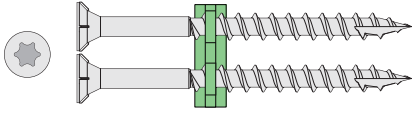

Cap-Tor[®] xd Collated

Collated Strips for use with Muro[®] Ultra Driver Tool: For PVC and Composite Decking.

Cap-Tor xd - 1500 pc. Strip Packs for Muro Ultra Driver (T-20 star drive)								
Color	Epoxy Coated		Grade 305 Stainless			Grade 316 Stainless		
	10 x 2-3/4"		10 x 2-1/2"		10 x 2-3/4"		10 x 2-1/2"	
	Item no.		Item no.		Item no.		Item no.	
UNCOATED (#01)			M3TXD0110250				M3T2XD0110250	
Tan-Gray (#31)	M3CXD3110275		M3TXD3110250		M3TXD3110275		M3T2XD3110250	
Brown (#34)	M3CXD3410275		M3TXD3410250		M3TXD3410275		M3T2XD3410250	
Gray (#37)	M3CXD3710275		M3TXD3710250		M3TXD3710275		M3T2XD3710250	
White (#39)			M3TXD3910250		M3TXD3910275		M3T2XD3910250	
Ashwood (#43)			M3TXD4310250		M3TXD4310275		M3T2XD4310250	
Ivory (#45)			M3TXD4510250		M3TXD4510275			
Olive Gray (#51)			M3TXD5110250		M3TXD5110275			
Dark Gray (#53)	M3CXD5310275		M3TXD5310250		M3TXD5310275		M3T2XD5310250	
Warm Gray (#54)	M3CXD5410275		M3TXD5410250		M3TXD5410275		M3T2XD5410250	
Dark Slate (#55)	M3CXD5510275		M3TXD5510250		M3TXD5510275		M3T2XD5510250	
Buckskin (#63)	M3CXD6310275		M3TXD6310250		M3TXD6310275		M3T2XD6310250	
Sand (#64)	M3CXD6410275		M3TXD6410250		M3TXD6410275		M3T2XD6410250	
Rosy Brown (#65)	M3CXD6510275		M3TXD6510250		M3TXD6510275		M3T2XD6510250	
Chocolate (#71)	M3CXD7110275		M3TXD7110250		M3TXD7110275		M3T2XD7110250	
Java (#73)	M3CXD7310275		M3TXD7310250		M3TXD7310275		M3T2XD7310250	
Cedar (#81)	M3CXD8110275		M3TXD8110250		M3TXD8110275		M3T2XD8110250	
Mahogany (#82)	M3CXD8210275		M3TXD8210250		M3TXD8210275			
Burgundy (#87)	M3CXD8710275		M3TXD8710250		M3TXD8710275			
Forest Green (#94)	M3CXD9410275		M3TXD9410250		M3TXD9410275			

Each 1500 pc. Strip Pack contains 50 strips (30 screws each) for 425 square feet (40 square meters) of decking.

Deckfast® Epoxy Collated

Collated Strips for use with Muro® Ultra Driver Tool: For pressure treated decking and general exterior use.