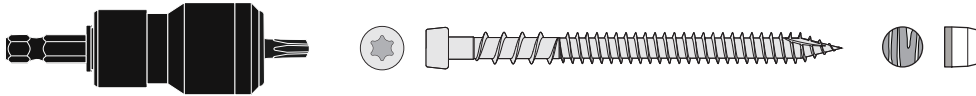

Pro Plug[®] System for Versatex[®]

Inventory Management Program

Separate packs containing: Plugs with PVC/Composite Tool • Epoxy Coated or Grade 305/316 Stainless Steel Screws

Screws - 100 sq ft or 250 lin ft - 375 pc. Tub (4 per case)

Material/finish	Length	Item no.	
Epoxy Coated	10 x 2"*	PXDCBT10200	
	10 x 2-3/4"	PXDCBT10275	
	10 x 3"	PXDCBT10300	
Grade 305 Stainless Steel	10 x 2"*	PXDTBT10200	
	10 x 2-1/2"	PXDTBT10250	
	10 x 3"	PXDTBT10300	
Marine Grade 316 Stainless Steel	10 x 2-1/2"	PXDUBT10250	
	10 x 3"	PXDUBT10300	
Grade 410 Stainless Steel Self-Drilling (for metal framing)	10 x 1-5/8"	PXDMBT10162	