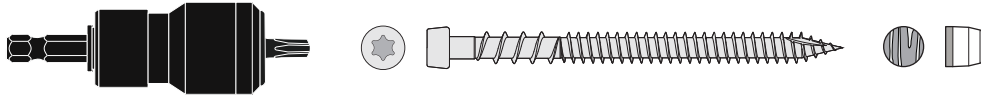

Pro Plug® System for Versatex® Kit Program

Kits containing Plugs and Epoxy Coated or Grade 305/316 Stainless Steel Screws
PVC/Composite Tool included in all 250/750 lin ft Trim Kits and 100/300 sq ft Deck Kits

PVC/Composite Tool - Driving Tool for Use with PVC/Composite Screws (6 per display box)

Item no.	
BDA580	

The PVC/Composite Tool is sold separately for use with all 50 lin ft Trim kits and all 20 sq ft Deck kits. One free Tool is included in all 250 and 750 lin ft Trim kits and all 100 and 300 sq ft Deck kits.

4 pc Blister - Replacement Bits (8 per sleeve)

Type	Item no.	
Replacement Bits for PVC Trim	BDA591004	
Replacement Bits for PVC/Composite Decking	BDA592004	

Epoxy 10 x 2" - Versatex® Kits

	50 lin ft Box 75 screws, 85 plugs (6 per case)	250 lin ft Tub PVC/Composite Tool, 375 screws, 400 plugs (4 per case)	750 lin ft Pail PVC/Composite Tool, 1125 screws, 1200 plugs
Finish	Item no.	Item no.	Item no.
Smooth	PXTC357L200	PXTC357T200	PXTC357Q200
Woodgrain	PXTC358L200	PXTC358T200	PXTC358Q200

Epoxy 10 x 2-3/4" - Versatex® Kits

	50 lin ft Box 75 screws, 85 plugs (6 per case)	250 lin ft Tub PVC/Composite Tool, 375 screws, 400 plugs (4 per case)	750 lin ft Pail PVC/Composite Tool, 1125 screws, 1200 plugs
Finish	Item no.	Item no.	Item no.
Smooth	PXTC357L275	PXTC357T275	PXTC357Q275
Woodgrain	PXTC358L275	PXTC358T275	PXTC358Q275

Epoxy 10 x 3" - Versatex® Kits

	50 lin ft Box 75 screws, 85 plugs (6 per case)	250 lin ft Tub PVC/Composite Tool, 375 screws, 400 plugs (4 per case)	750 lin ft Pail PVC/Composite Tool, 1125 screws, 1200 plugs
Finish	Item no.	Item no.	Item no.
Smooth	PXTC357L300	PXTC357T300	PXTC357Q300
Woodgrain	PXTC358L300	PXTC358T300	PXTC358Q300