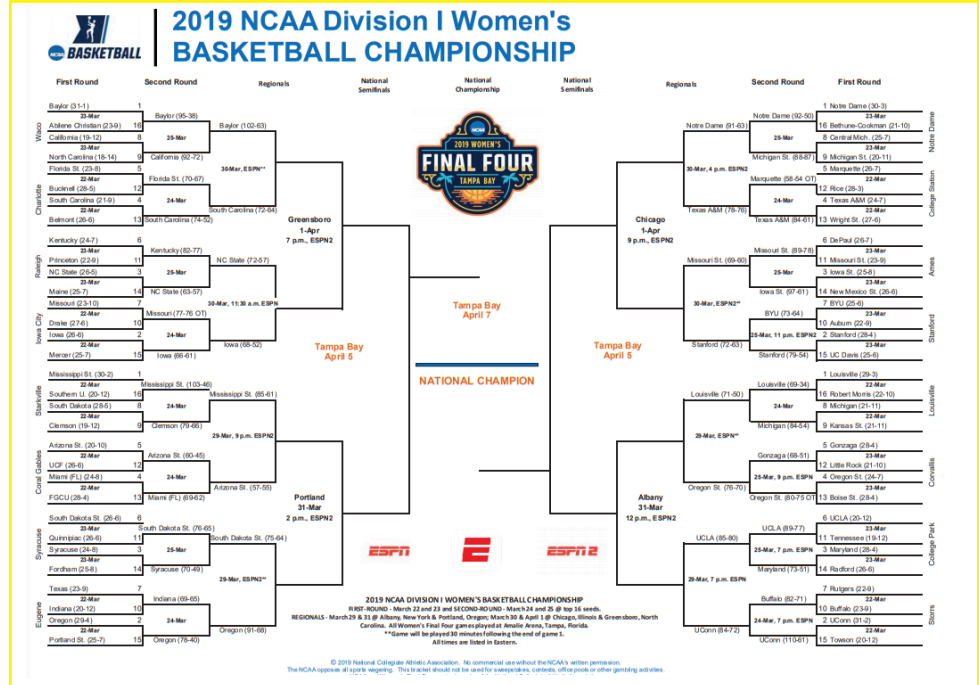

WNCAAT MILESTONE WATCH

Kalani Brown:

- 188 career WNCAAT pts (5th all-time at Baylor, 81 points from passing fourth place Sophia Young's 268)
- 61.1 % career WNCAAT FG percentage, best in school history
- 107 career WNCAAT rebounds, (T-3rd all-time, two away from passing Young's 108 mark for second place)

Lauren Cox:

- 118 career WNCAAT pts (10th all-time at Baylor, 7 points from passing Alexis Prince's 118 for 8th all-time)
- 52.3 % career WNCAAT FG percentage, (7th in school history, trailing Brittany Griner's 53.8 % for sixth)
- 64 career WNCAAT rebounds, (8th all-time at Baylor, trails Sune Agbuke by 13)

BAYLOR NCAA TOURNAMENT PLAYER/TEAM GAME RECORDS

INDIVIDUAL:

- Most points in a game: Brittney Griner, 40, vs Green Bay (2011 Sweet 16)
- Most rebounds in a game: Brittney Griner, 22, vs Florida St. (2013 2nd Rd)
- Most assists in a game: Niya Johnson, 16, TWICE (Iowa 2015, Idaho 2016)
- Most steals in a game: Alexis Jones, 7, vs Auburn (2016 2nd Rd)
- Most blocks in a game: Brittney Griner, 14, vs Georgetown (2010 2nd Rd)
- Most minutes in a game: Kalani Brown, 45, vs Miss. St. (2017 Elite 8)

TEAM:

- Most points in a game: 119, vs Texas Southern (2017 1st Rd)
- Most rebounds in a game: **61, vs ACU (2019 1st Rd)**
- Most assists in a game: 35 vs Texas Southern (2017 1st Rd)
- Most steals in a game: 18 vs Oregon (2005 2nd Rd)
- Most blocks in a game: 16 vs Georgetown (2010 2nd Rd)

HISTORY OF BAYLOR IN THE NCAA WBB TOURNAMENT

Since legendary head coach Kim Mulkey took the Baylor job before the start of the 2000-01 season, the Lady Bears have only missed the Big Dance one single time – a 24-11 season in 2002-03 that still ended with a runner-up finish in the WNIT. In their 18 NCAA Tournament appearances, Baylor has compiled a 46-15 record, advancing past the first weekend 13 times.

The team broke through with its first championship run in 2005, capping off a 33-3 season and elevating the program to a whole new level. The last time that the Lady Bears were knocked out during the first weekend was in 2008, before current Baylor star Kalani Brown was even in middle school. Since that second round exit 11 years ago, Mulkey has led the program to a 33-11 mark, including the second and third Final Four appearances and second national title in school history.

That second national championship team went a perfect 40-0 during the 2011-12 season, and was led by one of the most decorated women's college basketball players ever, Brittney Griner. All six wins during that 2012 tournament were by 12 or more points, as the Lady Bears put together a string of dominant performances that will immortalize the team's accomplishments. A Baylor player has been named to an All-Regional Team 15 times, while Griner (2x) and Sophia Young combined for three Most Outstanding Player-Regional awards. Additionally, six Lady Bears have been named to the All-Tournament Team, while Young (2005) and Griner (2012) were each awarded Most Outstanding Player of The Tournament during Baylor's two respective championship runs.

Last season, the Lady Bears were eliminated prior to the Elite Eight for the first time since 2013, as they were upset by No. 6 Oregon State 72-67 in a Lexington Regional Sweet 16 matchup. Second-seeded Baylor was able to beat No. 15 Grambling 96-46 and No. 7 Michigan 80-48 on its home floor in Waco before being upset. Lauren Cox tallied 63 points and 40 rebounds over the three games (21/13.3 avg), and Brown added 57 points and 33 boards (19/11 avg).

Since 2011, Baylor has finished each regular season as a top-eight overall team, earning a No. 1 or No. 2 seed in each of the previous nine tournaments. The Lady Bears have accumulated an impressive 25-7 mark during this period, making five Elite Eight runs in the past nine years. Mulkey has taken her teams to eight total Elite Eights, three Final Fours, and won both national title game appearances that the team has earned.