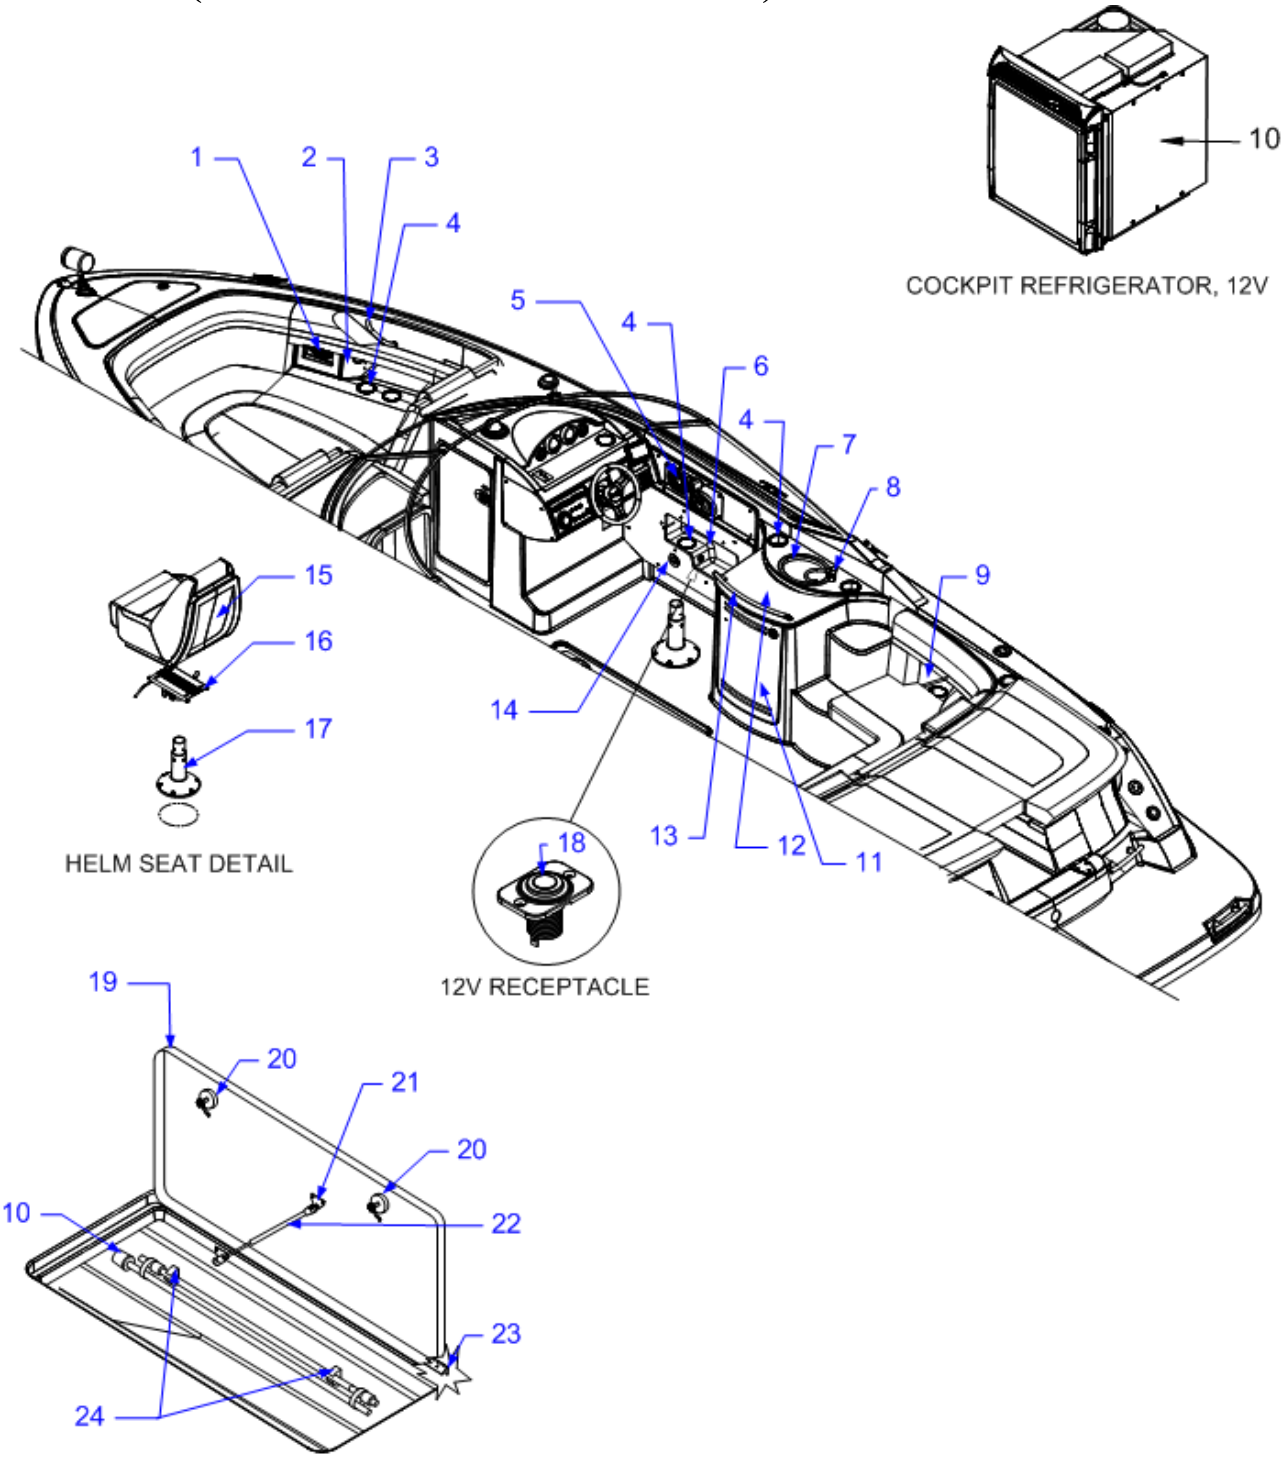

COCKPIT (FORWARD STARBOARD VIEW)

SKI LOCKER HATCH DETAIL

COCKPIT (FORWARD STARBOARD VIEW)

1	2085659	SPEAKER, SONY 6.5"EXT RMVBL TWO CONE 160W WHT HULL 3056 -> UP
	1903193	SPEAKER, SONY 6.5"COAXIAL 160W WHT HULL 3001 -> 3055
2	2039734	BOX, 250/270SLX-10 BOW S/PNL STRG STB LAT KOR
3	1780393	RAIL, GRAB 8" 316L SS W/GASKET
4	1937079	HOLDER, DRINK SS 4" X 3" MUG SZ PLSHD RIM SNPN
5	2085658	SPEAKER, SONY 6.5"EXT RMVBL TWO CONE 140W WHT HULL 3056 -> UP