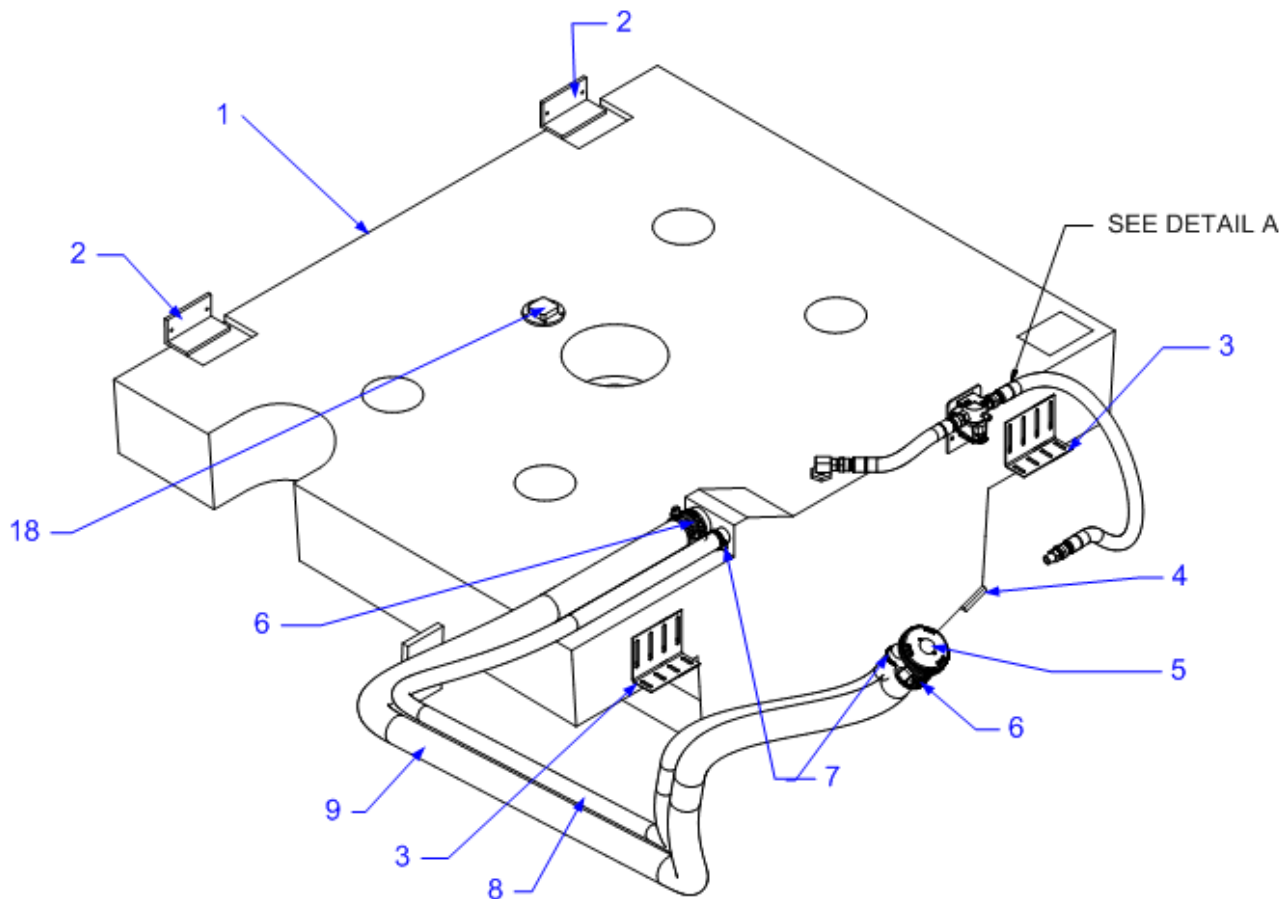

FUEL SYSTEM

FUEL SYSTEM

1	2098403	TANK, FUEL 270SLX 90/85G NYLPEX WEMA EPA 3072 -> UP
	1746100	SENDING UNIT, WEMA 17" SS W/SCRWS & GSKT
	2047137	TANK, FUEL 270SLX 90/85G PEX WEMA EVAP EPA HULL 3020 -> 3071
	1881300	TANK, FUEL 270SLX-07/290SD-07 90GAL PLS HULL 3001 -> 3019