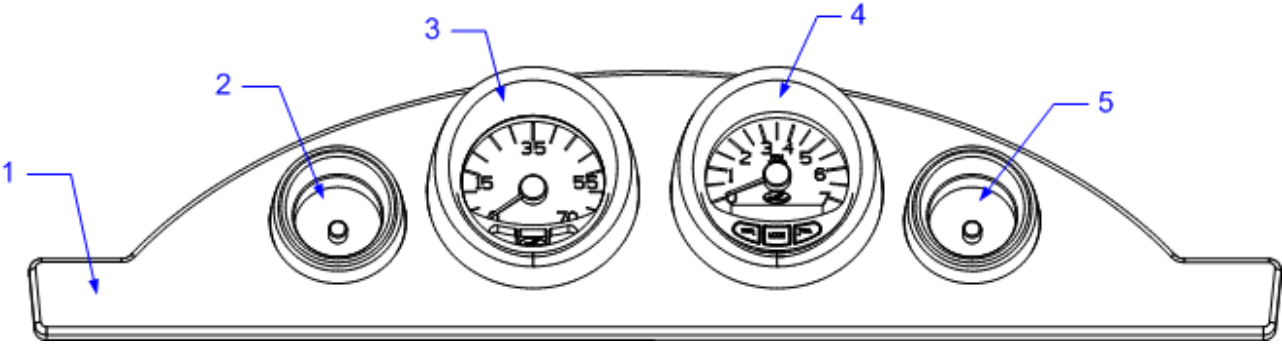

COCKPIT (INSTRUMENT PANEL)

COCKPIT (INSTRUMENT PANEL)

- 1   1978259   PANEL, BLANK:250/270SLX-10 INST
- 2   1948037   GAUGE, FUEL LEVEL S/CRFT 2" SB
- 1978260   BEZEL, 2" GAUGE SPCR ABS CHR
- 3   1948040   GAUGE, LINK SPEED 3" S/CRFT 0-70MPH SB
- 1957061   BEZEL, 3" GAUGE SPCR ABS CHR
- 4   2069590   GAUGE, SYS 7K V6.0 TACH 3"SC1000 SB
- **HULL 3057 -> UP**
- 1948046   GAUGE, SYS TACH 3"SC OMEGA 3 SB
- **HULL 3001 -> 3056**
- 1950216   GAUGE, SMART TOW TACH SB
- **SMARTTOW SPEED CNTRL TACHOMETER - DTS ONLY**
- 1972700   GAUGE, SMART TOW PRO SPEEDOMETER
- **SMARTTOW SPD CNTRL SPEEDOMETER GPS-DTS ONLY**
- 1957061   BEZEL, 3" GAUGE SPCR ABS CHR
- 5   1948041   GAUGE, ENG TRIM S/CRFT 2" SB
- 1978260   BEZEL, 2" GAUGE SPCR ABS CHR

HARNESSES

- 1911120   HARNESS, ENG SYSTEMS TACH OMEGA 3 RV4
- 1812222   HARNESS, ENG MERC DATA 14-PIN DTS 25'
- 1972701   HARNESS, SMART TOW GPS PRO 6.6"

NOT SHOWN

- 1690375   ACC PART, S-CRFT PITOT SENSOR
- 1690376   ACC PART, MERC S-CRFT AIR TEMP SENSOR
- 1727450   ACC PART, MERC S-CRFT TRNS W/10' NYL DEP/TEMP
- 1771022   ACC PART, MERC ALARM BUZZER W/HARNESS W/CONN
- 1972702   ANTENNA, SMART TOW GPS PRO PUCK KIT
- **SMARTTOW SPD CNTRL SPEEDOMETER GPS-DTS ONLY**