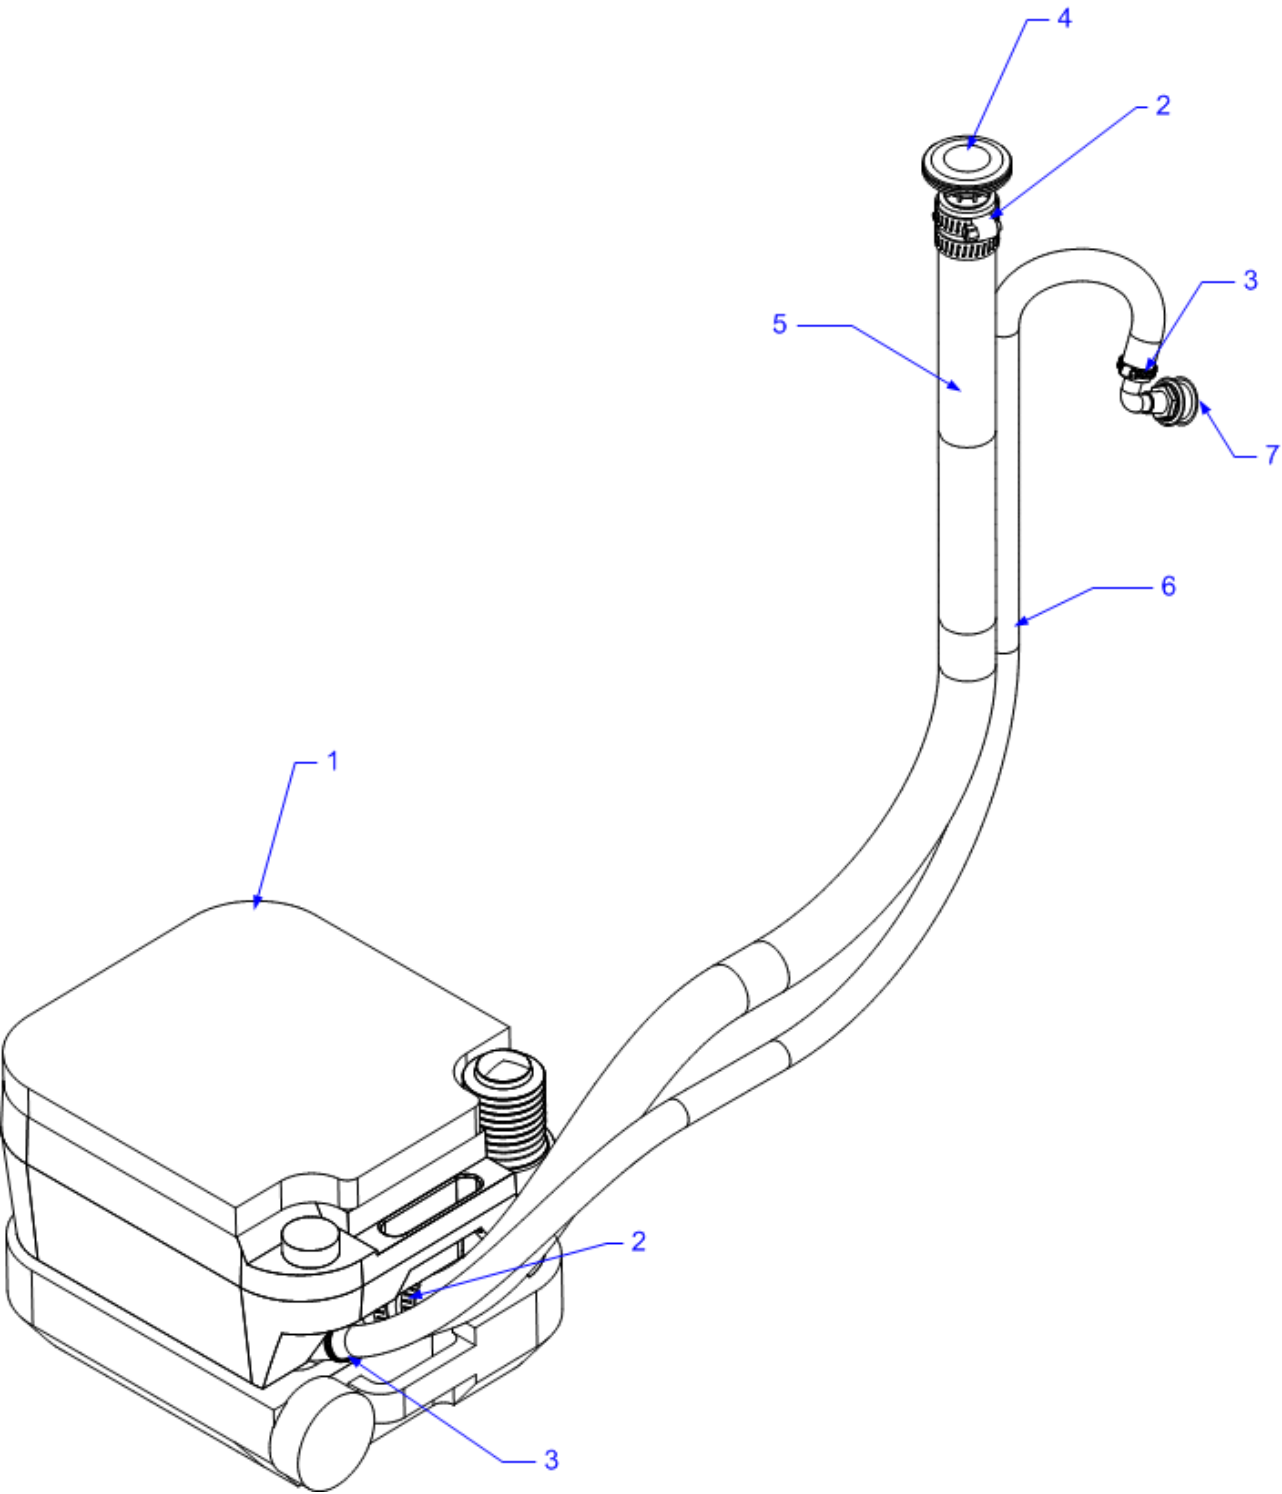

SEWAGE SYSTEM

SEWAGE SYSTEM

1	1940979	HEAD, PORTABLE 974MSD 2.8GAL W/BRKT TAN
	1952938	SEAT ASSY, CVR/SEAT/HNG PIN TAN (PART OF 1940979)
2	256693	CLAMP, HOSE #24 1"-2" SS .505
3	256677	CLAMP, HOSE #12 1/2"-1.25" SS .505
4	2016421	DECK PLATE, WASTE CHR N/VNT STRAIGHT
5	123844	HOSE, SANI/SMOOTH WALL 1.5"
6	124719	HOSE, SANI/CHEMICAL TDX 5/8"
7	1979728	VENT, FUEL/WATER SS 5/8" 90DEG FLSH