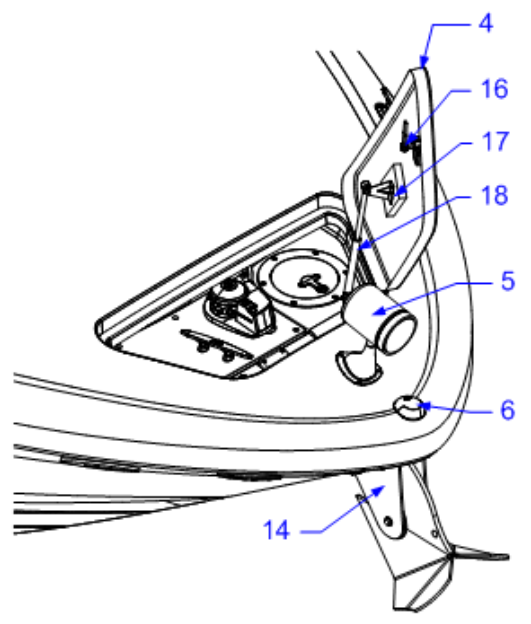

**HOSE**

	123885	HOSE, CORR BILGE 3/4" BLK
	1058957	HOSE, WATER A/C WHT 5/8"

**HARNESSES**

	1958877	HARNESS, 270SLX-09 GRY WTR SYS
--	---------	--------------------------------

**THRU- HULLS**

	182964	THRU-HULL, PLAS 3/4" WHT
	124537	THRU-HULL, PLAS 1.5" WHT <b>(AFT COCKPIT FLOOR)</b>
6	2037135	THRU-HULL, PLAS SS CAP 3/4" SHT ATTW