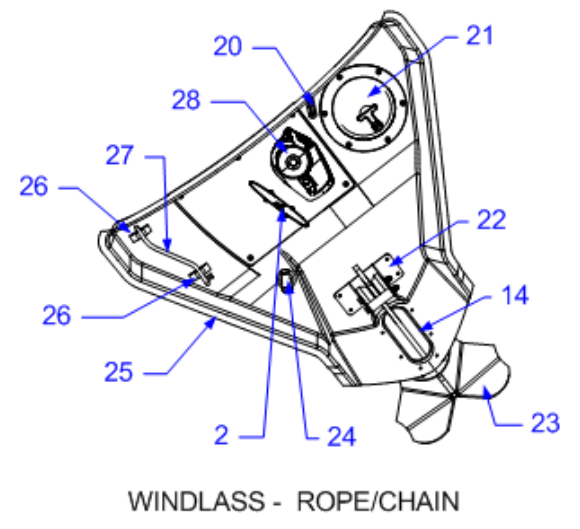

**HOSE**

	123885	HOSE, CORR BILGE 3/4" BLK
	1058957	HOSE, WATER A/C WHT 5/8"

**HARNESSES**

	1958877	HARNESS, 270SLX-09 GRY WTR SYS
--	---------	--------------------------------

**THRU- HULLS**

	182964	THRU-HULL, PLAS 3/4" WHT
	124537	THRU-HULL, PLAS 1.5" WHT <b>(AFT COCKPIT FLOOR)</b>
6	2037135	THRU-HULL, PLAS SS CAP 3/4" SHT ATTW