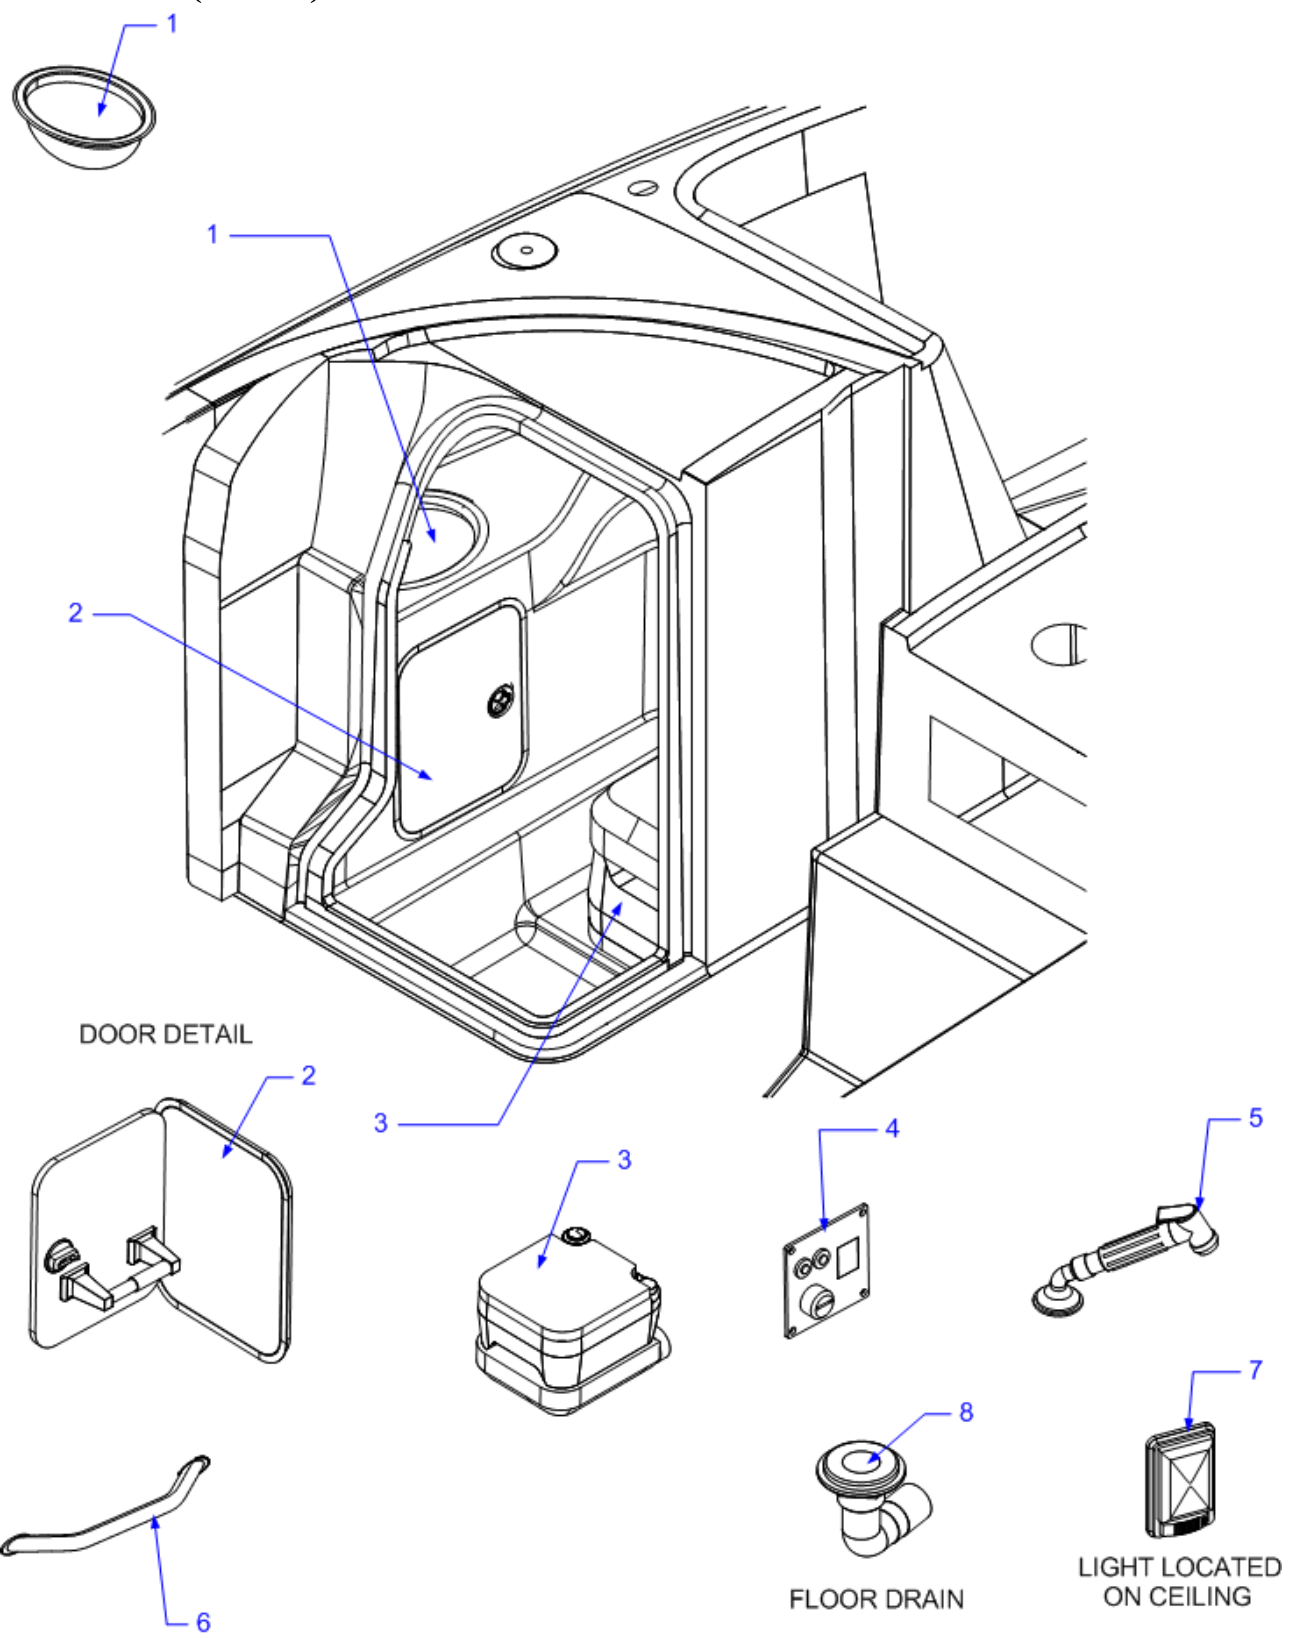

COCKPIT (HEAD)

COCKPIT (HEAD)

1	2066777	SINK, SS OVAL 10.5" X 13.25" BRSHD N/STUDS HULL 3004 -> UP
	1852433	DRAIN, FLIP 100DEG 3/4" BARB BRSHD NCKL
	1916503	SINK, SS OVAL 10.5" X 13.25" BRSHD HULL 3001 -> 3003
2	1791374	DOOR, HDPE STRG W/12" X 14" ARW FRM W/SS STHCO
	1853007	HDWR PKG, LATCH STRIKER PLATE/CVR