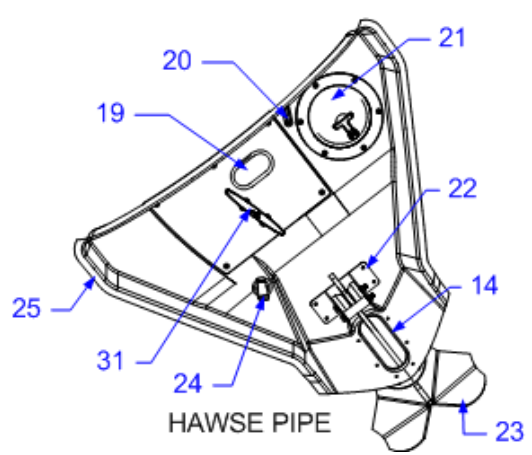

**HOSE**

	123885	HOSE, CORR BILGE 3/4" BLK
	1058957	HOSE, WATER A/C WHT 5/8"

**HARNESSES**

	1958877	HARNESS, 270SLX-09 GRY WTR SYS
--	---------	--------------------------------

**THRU- HULLS**

	182964	THRU-HULL, PLAS 3/4" WHT
	124537	THRU-HULL, PLAS 1.5" WHT <b>(AFT COCKPIT FLOOR)</b>
6	2037135	THRU-HULL, PLAS SS CAP 3/4" SHT ATTW