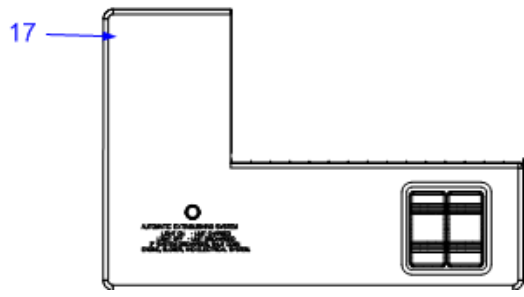

COCKPIT (SWITCH PANEL)

COCKPIT (SWITCH PANEL)

1	1977809	PANEL, 250/270SLX-10 DASH SW PRT
	1979501	PANEL, BLANK:250/270SLX-10 DASH SW PRT TOGGLE
2	1944875	SWITCH, TOGGLE CHR W/BUE IND SPST
3	1757313	SWITCH, TOGGLE CHR W/GRN IND DPDT W/REV CIR
4	1944880	SWITCH, TOGGLE CHR W/BUE IND SPDT-M
5	1944879	SWITCH, TOGGLE CHR W/BUE IND DPDT MOM
6	1803407	SWITCH, IGN ASSY 4-POS N/HOUSING
	1403195	KEY, IGN W/RUBBER SR GRIP "M"
7	1884034	GUARD, SS SATIN TOGGLE SW W/SS SCREW
8	1701352	PLUG, DOMED HOLE 1/2"
9	1944876	SWITCH, TOGGLE CHR W/BUE IND DPST
10	1969947	STEREO, SONY REMOTE W/DSPL BLUE ILLUM
	1737371	WASHER, LOCK INT TOOTH NCKL PLATED
	1943925	BRACKET, ALUM SONY STEREO REMOTE MNTG
	1787018	NUT, NICKEL FOR TOGGLE SWITCH
	1943454	CABLE, SONY REMOTE EXTENSION CABLE 30'
11	762955	SWITCH, HORN
12	1977810	PANEL, BLANK 250/270SLX-10 DASH SW STB
13	1890689	LATCH, WING KNOB BLK W/CATCH
14	1779906	EMBLEM, SLX BADGE ABS/URETH SLVR/BLK W/5" BZL
15	709501	ACTUATOR, ROCK VERT BLK W/O LENS TRIM TABS
	1791087	BODY, ROCK SW DPDT (MOM) N/LED
16	1799844	HALON SYS, INDICATOR LIGHT 12V GRN