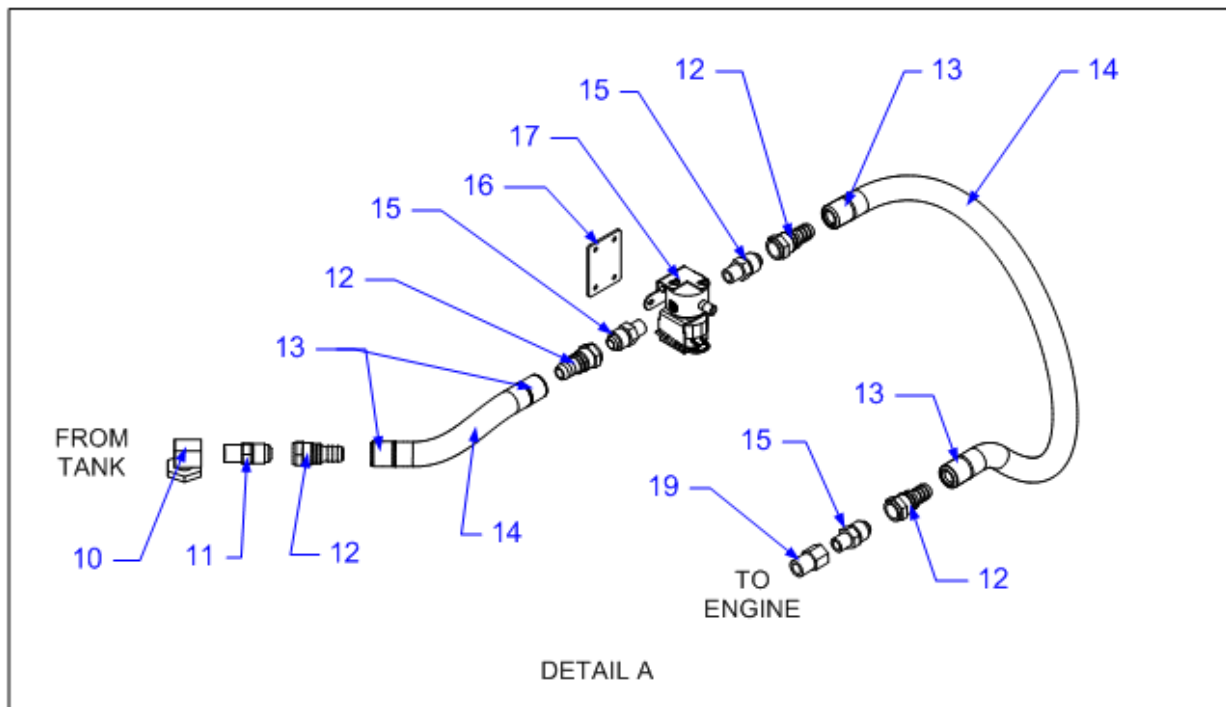

FUEL SYSTEM

FUEL SYSTEM

1	2098403	TANK, FUEL 270SLX 90/85G NYLPEX WEMA EPA 3072 -> UP
	1746100	SENDING UNIT, WEMA 17" SS W/SCRWS & GSKT
	2047137	TANK, FUEL 270SLX 90/85G PEX WEMA EVAP EPA HULL 3020 -> 3071
	1881300	TANK, FUEL 270SLX-07/290SD-07 90GAL PLS HULL 3001 -> 3019