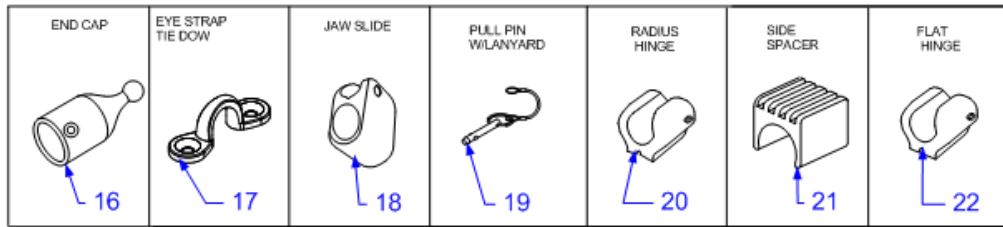

CANVAS HARDWARE

CANVAS

CANVAS

1	1975962	CANVAS, 270SLX-10 TONNEAU CVR BLK
	1975963	CANVAS, 270SLX-10 TONNEAU CVR MRN MDNT
2	1790858	CANVAS, 270SLX-05 BIM TOP BLK
	1803244	CANVAS, 270SLX-05 BIM TOP FAB BLK
	1790859	CANVAS, 270SLX-05 BIM TOP BOOT W/EMB BLK
	1905478	CANVAS, 270SLX-08 BIM TOP MRN MDNT