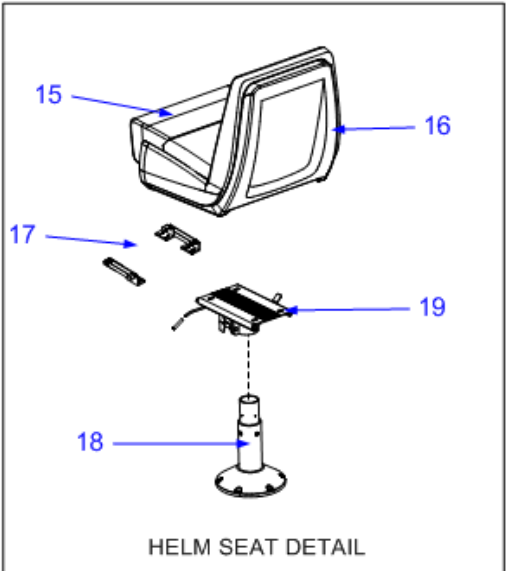

COCKPIT (HELM)

COCKPIT (HELM)

1	1776900	COMPASS, FLUSH MT 4 3/16" BLK W/CONN
	1798174	BULB, COMPASS REPL (SUNSHADE)
		PART OF 1776900
	1798175	BULB, COMPASS REPL (FRONT)
		PART OF 1776900
2	1975691	VISOR, DASH 250/270SLX-10 STB FWD VSTA/GROUND