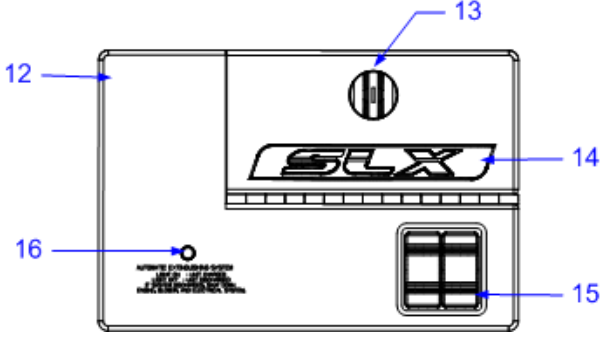

COCKPIT (SWITCH PANEL)

COCKPIT (SWITCH PANEL)

1	1977809	PANEL, 250/270SLX-10 DASH SW PRT
	1979501	PANEL, BLANK:250/270SLX-10 DASH SW PRT TOGGLE
2	1944875	SWITCH, TOGGLE CHR W/BUE IND SPST
3	1757313	SWITCH, TOGGLE CHR W/GRN IND DPDT W/REV CIR
4	1944880	SWITCH, TOGGLE CHR W/BUE IND SPDT-M
5	1944879	SWITCH, TOGGLE CHR W/BUE IND DPDT MOM
6	1803407	SWITCH, IGN ASSY 4-POS N/HOUSING
	1403195	KEY, IGN W/RUBBER SR GRIP "M"
7	1884034	GUARD, SS SATIN TOGGLE SW W/SS SCREW
8	1701352	PLUG, DOMED HOLE 1/2"
9	1944876	SWITCH, TOGGLE CHR W/BUE IND DPST
10	1969947	STEREO, SONY REMOTE W/DSPL BLUE ILLUM
	1737371	WASHER, LOCK INT TOOTH NCKL PLATED
	1943925	BRACKET, ALUM SONY STEREO REMOTE MNTG
	1787018	NUT, NICKEL FOR TOGGLE SWITCH
	1943454	CABLE, SONY REMOTE EXTENSION CABLE 30'
11	762955	SWITCH, HORN
12	1977810	PANEL, BLANK 250/270SLX-10 DASH SW STB
13	1890689	LATCH, WING KNOB BLK W/CATCH
14	1779906	EMBLEM, SLX BADGE ABS/URETH SLVR/BLK W/5" BZL
15	709501	ACTUATOR, ROCK VERT BLK W/O LENS TRIM TABS
	1791087	BODY, ROCK SW DPDT (MOM) N/LED
16	1799844	HALON SYS, INDICATOR LIGHT 12V GRN