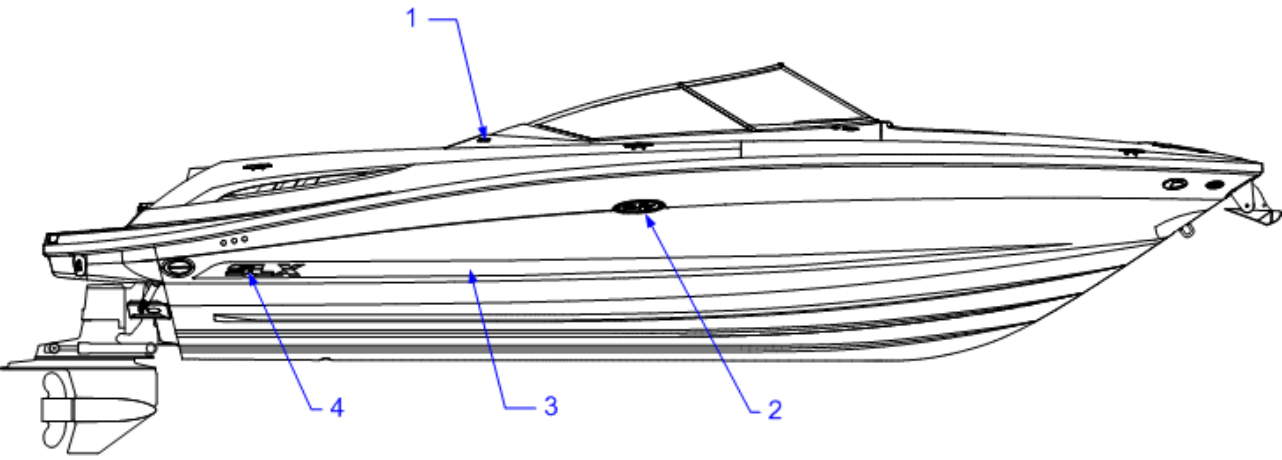

EXTERIOR (GRAPHICS) NO TWO TONE

EXTERIOR (GRAPHICS) NO TWO TONE

- 1 1779906 EMBLEM, SLX BADGE ABS/URETH SLVR/BLK W/5" BZL
- 2 1443183 EMBLEM, "SEA RAY" SCRIPT HULL LOGO CHR 13"
- 4 1777921 EMBLEM, SLX HULL LOGO CHR/BLK URET 3" X 21.75"
- 5 1940081 EMBLEM, MODEL DESG 270 CHROMAX 1.25" X 11.31"

GRAPHICS KIT

- 1777924 GRAPHICS KIT, 290SLX/SS-05 BLK HULL TAPER
- 1777927 GRAPHICS KIT, 290SLX/SS-05 SMOKE MET HULL TPR
  WHITE/ NO 2 TONE/ BLUE CANVAS
- 3 1780078 TAPE, TAPER HULL 290SLX/SS-05 STB BLK
  (PART OF KIT 1777924)
- 1780080 TAPE, TAPER HULL 290SLX/SS-05 PRT BLK
  (PART OF KIT 1777924)
- 1780079 TAPE, TAPER HULL 290SLX/SS-05 STB SMOKEMET
  (PART OF KIT 1777927)
- 1780081 TAPE, TAPER HULL 290SLX/SS-05 PRT SMOKEMET
  (PART OF KIT 1777927)

NOT SHOWN

- 2091796 GRAPHICS KIT, TOWER PRT/STB CHR RV1
  P & S SIDE GRAPHICS FOR TOWER | MUST ORDER COMPLETE PART FOR REPLACEMENT