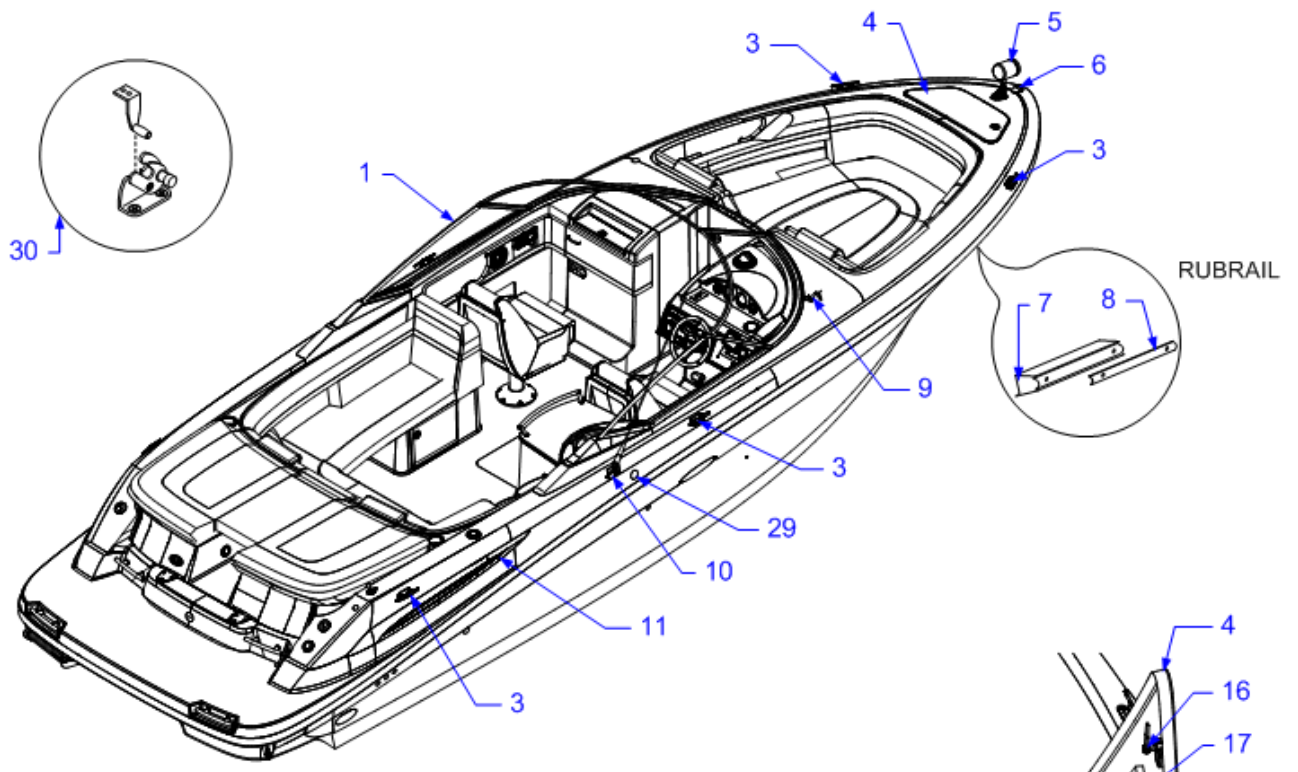

EXTERIOR

EXTERIOR

1	2082707	W/S, 270SLX-12 STB FRNT BLK FRAME ANOD TOP HULL 3044 -> UP
	2082708	W/S, 270SLX-12 DOOR BLK FRAME ANOD TOP HDR HULL 3044 -> UP