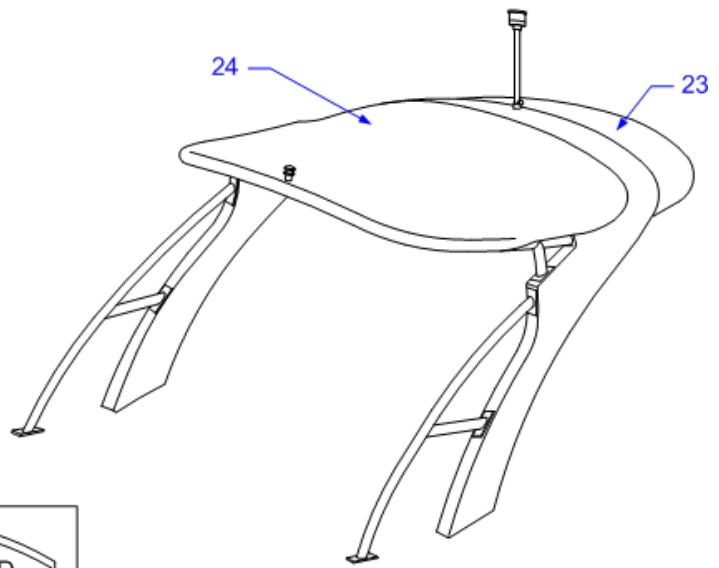

CANVAS HARDWARE

CANVAS

CANVAS

1	1975962	CANVAS, 270SLX-10 TONNEAU CVR BLK
	1975963	CANVAS, 270SLX-10 TONNEAU CVR MRN MDNT
2	1790858	CANVAS, 270SLX-05 BIM TOP BLK
	1803244	CANVAS, 270SLX-05 BIM TOP FAB BLK
	1790859	CANVAS, 270SLX-05 BIM TOP BOOT W/EMB BLK
	1905478	CANVAS, 270SLX-08 BIM TOP MRN MDNT