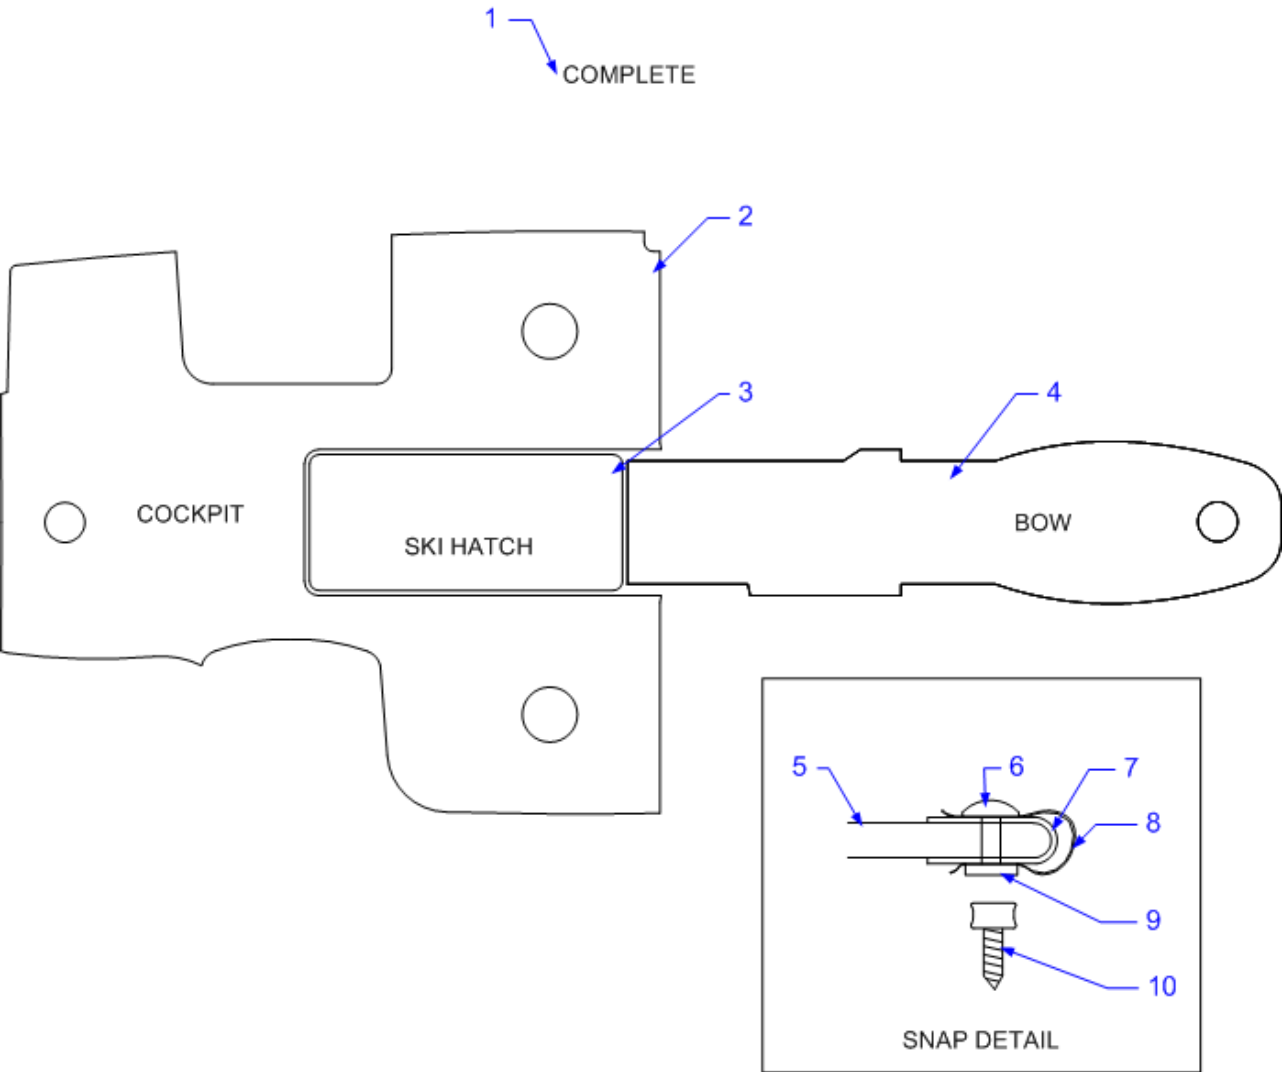

COCKPIT (SNAP-IN CARPET LINER)

COCKPIT (SNAP-IN CARPET LINER)

1	2025905	270SLX 11,CARPET,SNPN PLEASE SUBMIT CARPET PATTERN TO PLANT FOR REPLACEMENT
2	2025906	270SLX 11,CARPET,SNPN CKPT PLEASE SUBMIT CARPET PATTERN TO PLANT FOR REPLACEMENT
3	2025907	270SLX 11,CARPET,SNPN SKI HATCH PLEASE SUBMIT CARPET PATTERN TO PLANT FOR REPLACEMENT
4	2025908	270SLX 11,CARPET,SNPN BOW PLEASE SUBMIT CARPET PATTERN TO PLANT FOR REPLACEMENT
5	2015333	CARPET, EXT 28OZ MOCHA X709 INFNTY AT RL 7'6"
6	2043728	SNAP, BUTTON SS BOW FILLER CUSHION
7	2024294	BINDING, CANVAS 1" TAUPE SUNBRELLA BIAS
8	1790664	SNAP REINFORCEMENT, PLAS BACKER 500 PC/ROLL
9	2082138	SNAP, SOCKET SS BOW FILLER CUSHION
10	154369	SNAP STUD, W/#8 X 3/8" PH SS