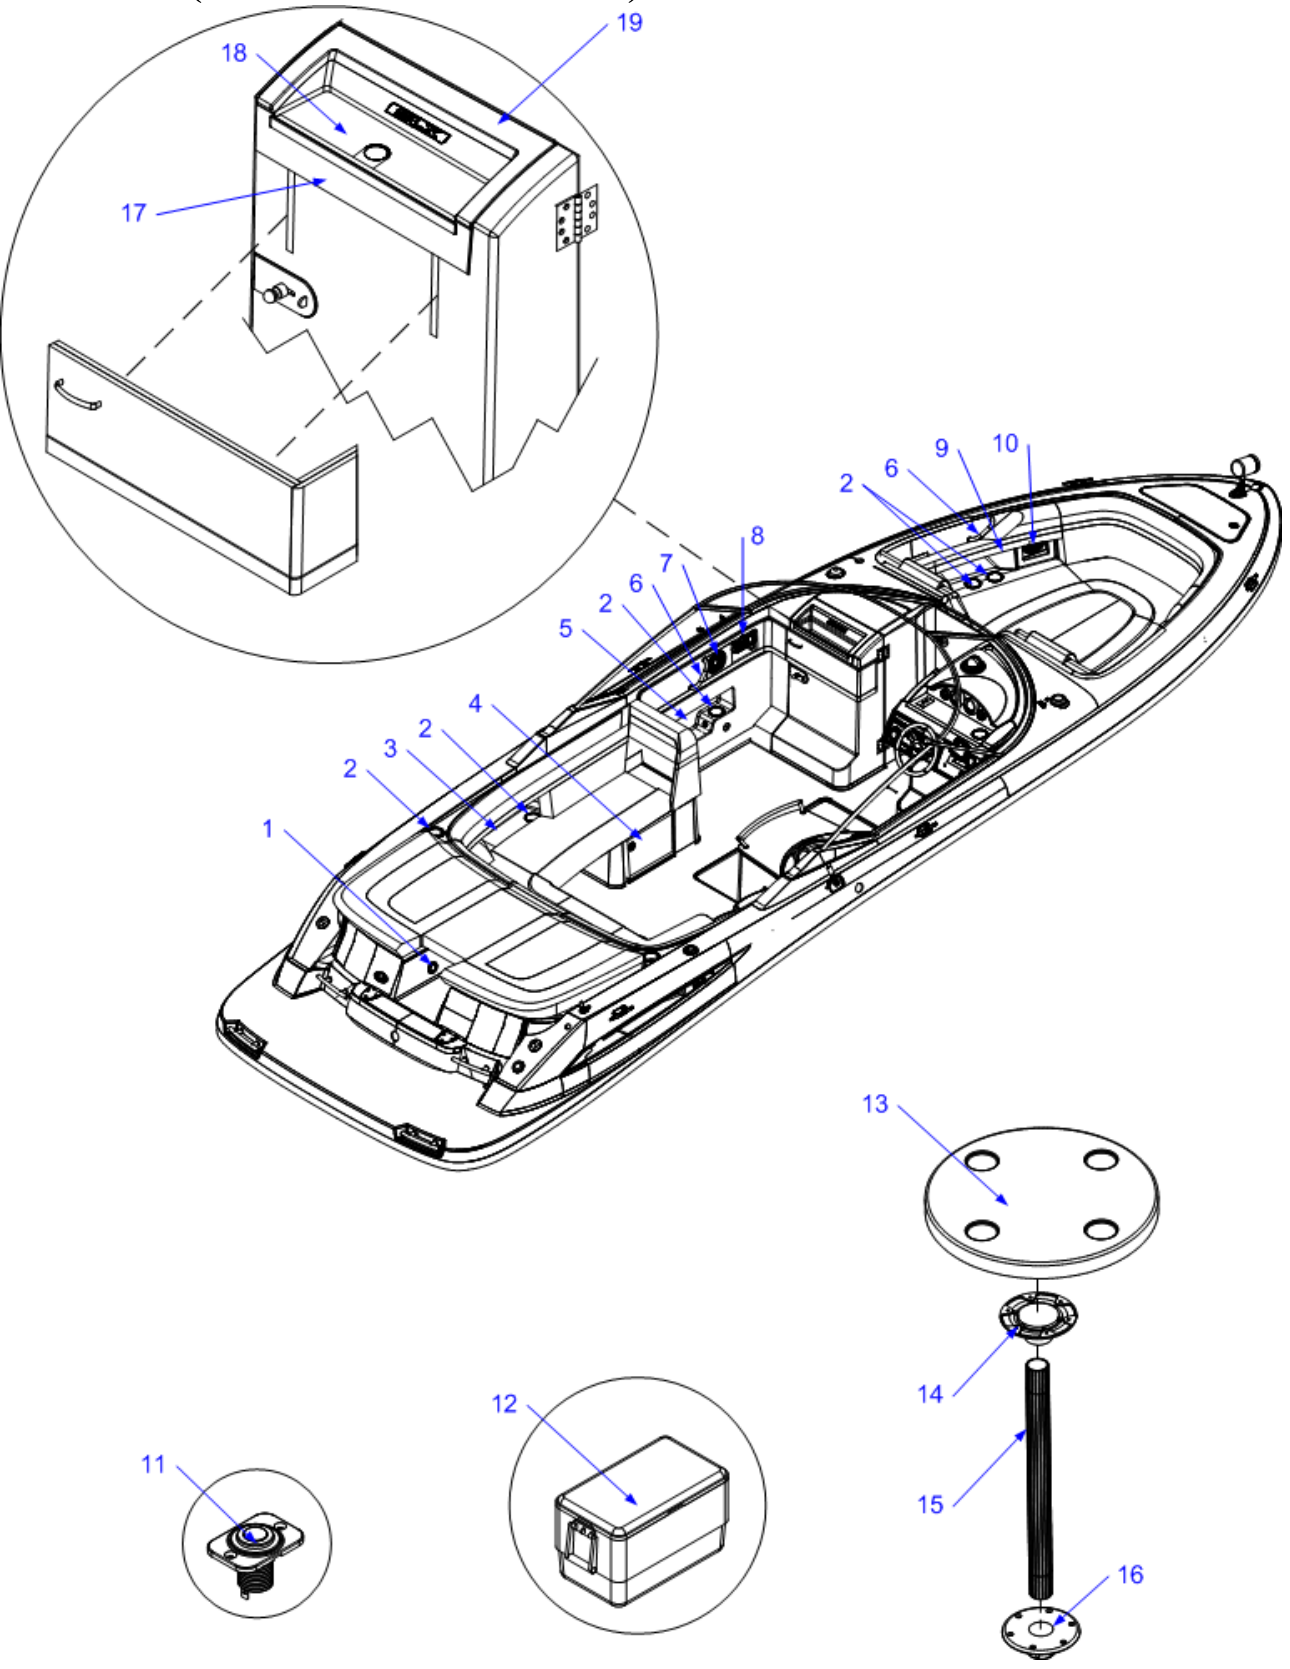

COCKPIT (FORWARD PORT VIEW)

COCKPIT (FORWARD PORT VIEW)

1	1938873	LIGHT, LED HALF DOME SS COURTESY WHT W/CONN
2	1812917	HOLDER, DRINK SS 4" X 3" MUG SZ PLSHD RIM
3	2039740	BOX, 270SLX-10 AFT S/PNL STRG PRT LATTE KORAD
4	1779016	DOOR, HDPE 270SLX-05 AFT FACING SEAT COOLER
	1781434	LATCH, FLUSH MNT N/LOCKING SLAM SS
	1781436	PLATE, FLAT BRKT 2" SHORT SCREW W/HDWR PKG