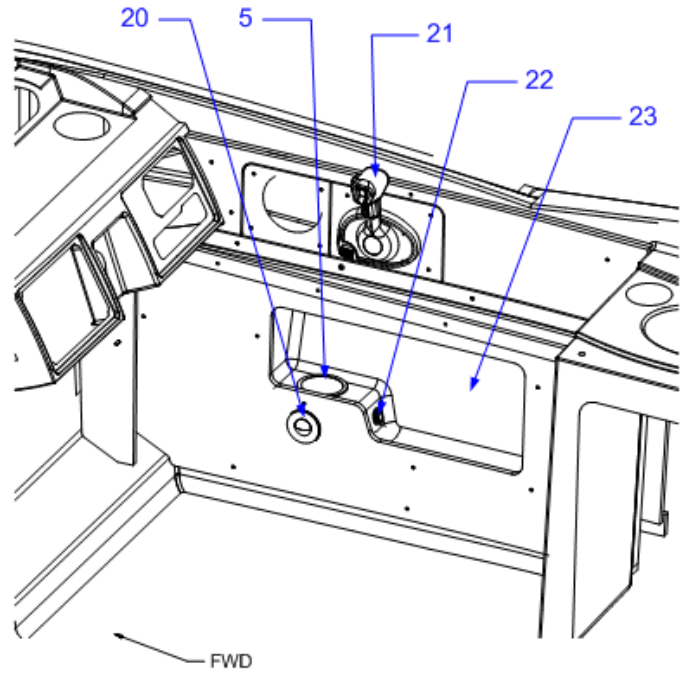

COCKPIT (HELM)

COCKPIT (HELM)

1	1776900	COMPASS, FLUSH MT 4 3/16" BLK W/CONN
	1798174	BULB, COMPASS REPL (SUNSHADE)
		PART OF 1776900
	1798175	BULB, COMPASS REPL (FRONT)
		PART OF 1776900
2	1975691	VISOR, DASH 250/270SLX-10 STB FWD VSTA/GROUND