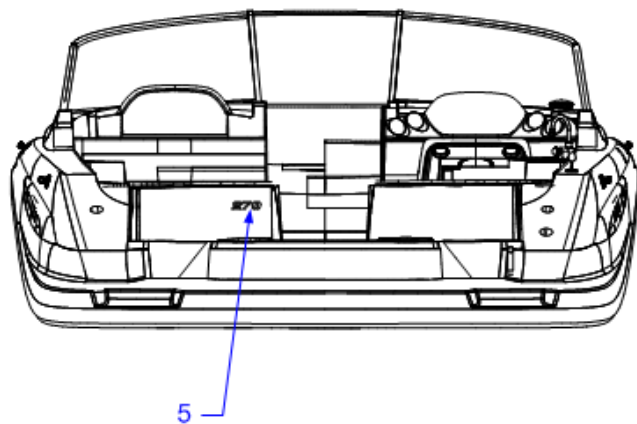

EXTERIOR (GRAPHICS) NO TWO TONE

EXTERIOR (GRAPHICS) NO TWO TONE

- 1 1779906 EMBLEM, SLX BADGE ABS/URETH SLVR/BLK W/5" BZL
- 2 1443183 EMBLEM, "SEA RAY" SCRIPT HULL LOGO CHR 13"
- 4 1777921 EMBLEM, SLX HULL LOGO CHR/BLK URET 3" X 21.75"
- 5 1940081 EMBLEM, MODEL DESG 270 CHROMAX 1.25" X 11.31"

GRAPHICS KIT

- 1777924 GRAPHICS KIT, 290SLX/SS-05 BLK HULL TAPER
- 1777927 GRAPHICS KIT, 290SLX/SS-05 SMOKE MET HULL TPR
  WHITE/ NO 2 TONE/ BLUE CANVAS
- 3 1780078 TAPE, TAPER HULL 290SLX/SS-05 STB BLK
  (PART OF KIT 1777924)
- 1780080 TAPE, TAPER HULL 290SLX/SS-05 PRT BLK
  (PART OF KIT 1777924)
- 1780079 TAPE, TAPER HULL 290SLX/SS-05 STB SMOKEMET
  (PART OF KIT 1777927)
- 1780081 TAPE, TAPER HULL 290SLX/SS-05 PRT SMOKEMET
  (PART OF KIT 1777927)

NOT SHOWN

- 2091796 GRAPHICS KIT, TOWER PRT/STB CHR RV1
  P & S SIDE GRAPHICS FOR TOWER | MUST ORDER COMPLETE PART FOR REPLACEMENT