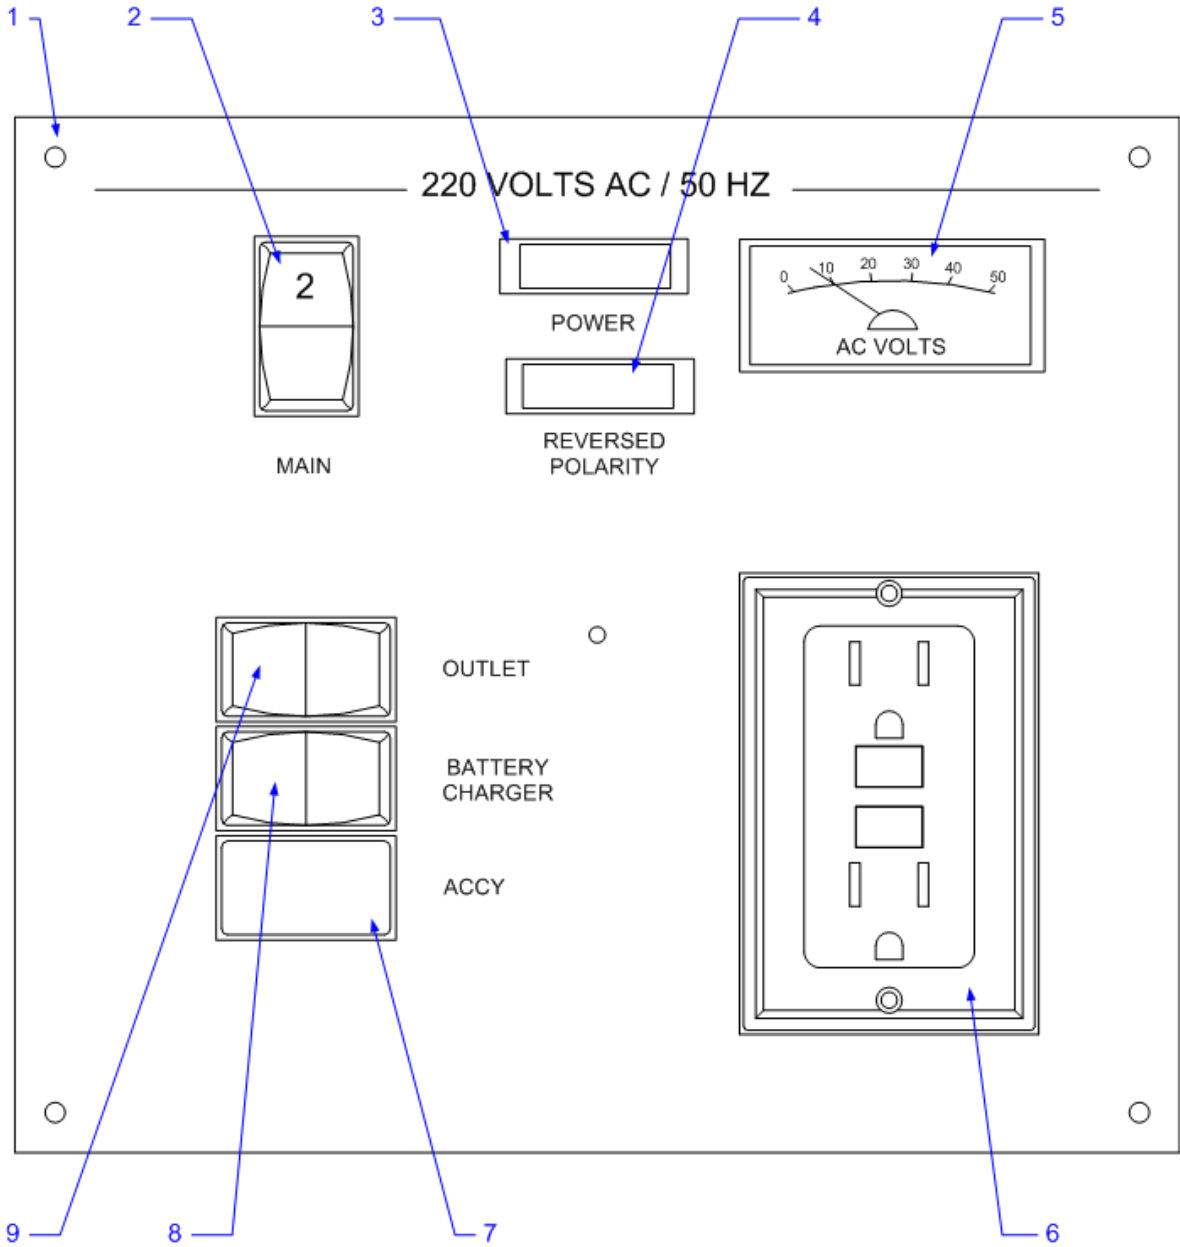

AC MAIN DISTRIBUTION PANEL 50HZ CYCLE

AC MAIN DISTRIBUTION PANEL 50HZ CYCLE

1	1795347	PANEL, 270SLX-05 AC MDP 220/50 (SHORE POWER W/CORD - 220V/50)
	1802619	PANEL, BLANK:270SLX-05 AC MDP 220/50 (BLANK PANEL FOR 1795347)
	145136	RECEPTACLE, CORR RESISTANT GREY SHORE POWER PKG W/CONVERTER & CORD- 220V/50
2	440354	BRKR/ROCK, 2-POLE AC/DC VERT 20A WHT
3	557603	LIGHT, POLARITY GRN 220V
4	557629	LIGHT, POLARITY RED 220V
5	468207	GAUGE, VOLTMETER AC 0-300 ANALOG WINDOW MOUNT
6	1787551	RECEPTACLE, GERMAN STD MOS WHT(SNAP CVR) LVT
	627737	BOX, RECEPTACLE/SWITCH PVC 1-GANG DEEP
	1787565	RECEPTACLE, LEVITON EXT W/CVR 220/50 GERMAN (SHORE POWER W/CORD - 220V/50)
7	432872	PLUG, BRKR/ROCK