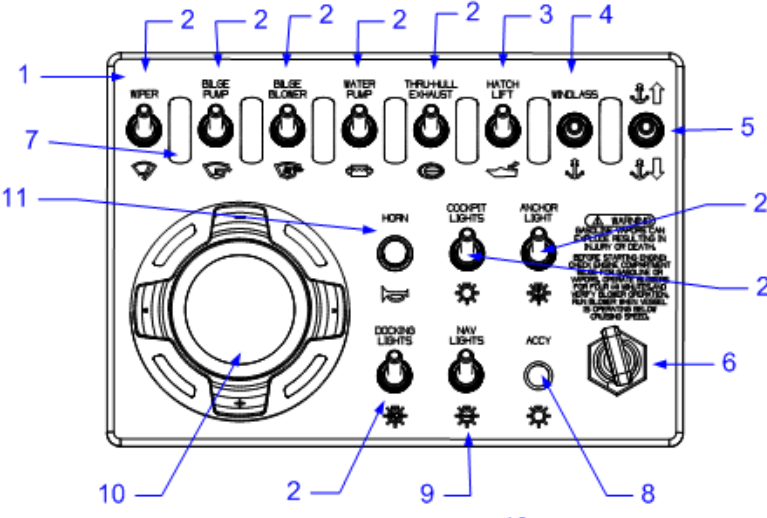

COCKPIT (SWITCH PANEL)

COCKPIT (SWITCH PANEL)

1	1977809	PANEL, 250/270SLX-10 DASH SW PRT
	1979501	PANEL, BLANK:250/270SLX-10 DASH SW PRT TOGGLE
2	1944875	SWITCH, TOGGLE CHR W/BUE IND SPST
3	1757313	SWITCH, TOGGLE CHR W/GRN IND DPDT W/REV CIR
4	1944880	SWITCH, TOGGLE CHR W/BUE IND SPDT-M
5	1944879	SWITCH, TOGGLE CHR W/BUE IND DPDT MOM
6	1803407	SWITCH, IGN ASSY 4-POS N/HOUSING
	1403195	KEY, IGN W/RUBBER SR GRIP "M"
7	1884034	GUARD, SS SATIN TOGGLE SW W/SS SCREW
8	1701352	PLUG, DOMED HOLE 1/2"
9	1944876	SWITCH, TOGGLE CHR W/BUE IND DPST
10	1969947	STEREO, SONY REMOTE W/DSPL BLUE ILLUM
	1737371	WASHER, LOCK INT TOOTH NCKL PLATED
	1943925	BRACKET, ALUM SONY STEREO REMOTE MNTG
	1787018	NUT, NICKEL FOR TOGGLE SWITCH
	1943454	CABLE, SONY REMOTE EXTENSION CABLE 30'
11	762955	SWITCH, HORN
12	1977810	PANEL, BLANK 250/270SLX-10 DASH SW STB
13	1890689	LATCH, WING KNOB BLK W/CATCH
14	1779906	EMBLEM, SLX BADGE ABS/URETH SLVR/BLK W/5" BZL
15	709501	ACTUATOR, ROCK VERT BLK W/O LENS TRIM TABS
	1791087	BODY, ROCK SW DPDT (MOM) N/LED
16	1799844	HALON SYS, INDICATOR LIGHT 12V GRN