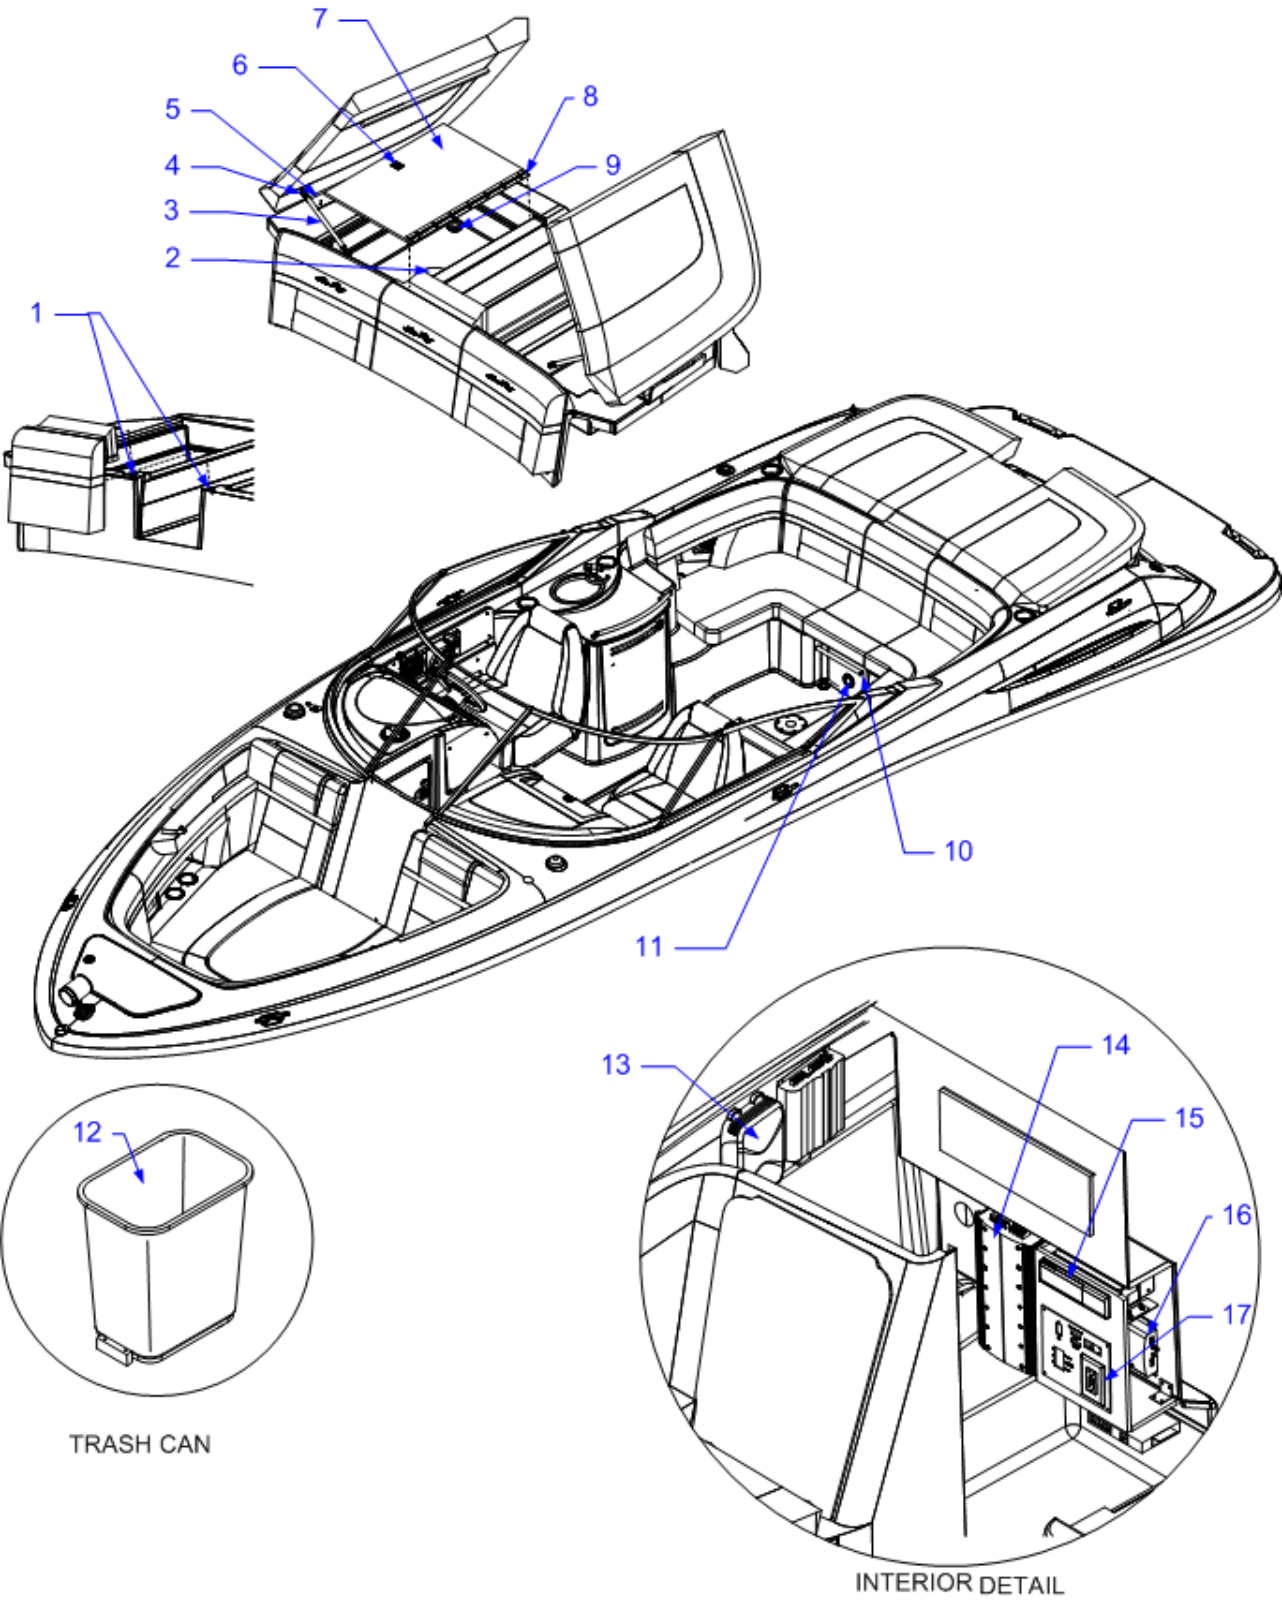

COCKPIT (AFT STARBOARD VIEW)

COCKPIT (AFT STARBOARD VIEW)

1	518878	DRAIN SLEEVE, FLUSH IMPACT 5/8" WHT
2	2022234	ACCESS PLATE, FIRE PRT WHT W/ARCW PLAS INSERT
3	826305	CYLINDER, GAS 40PSI 20"EXT X 12"COMP
4	634550	BRACKET, SS GAS CYL 90DEG L-BRKT W/BALL LONG (LOCATED ON CUSHION)
	1816471	STUD, ZINC BALL 10MM X 1"
5	1893944	HINGE, 14" SNPD CUSH STBD 304SS ELECTRO