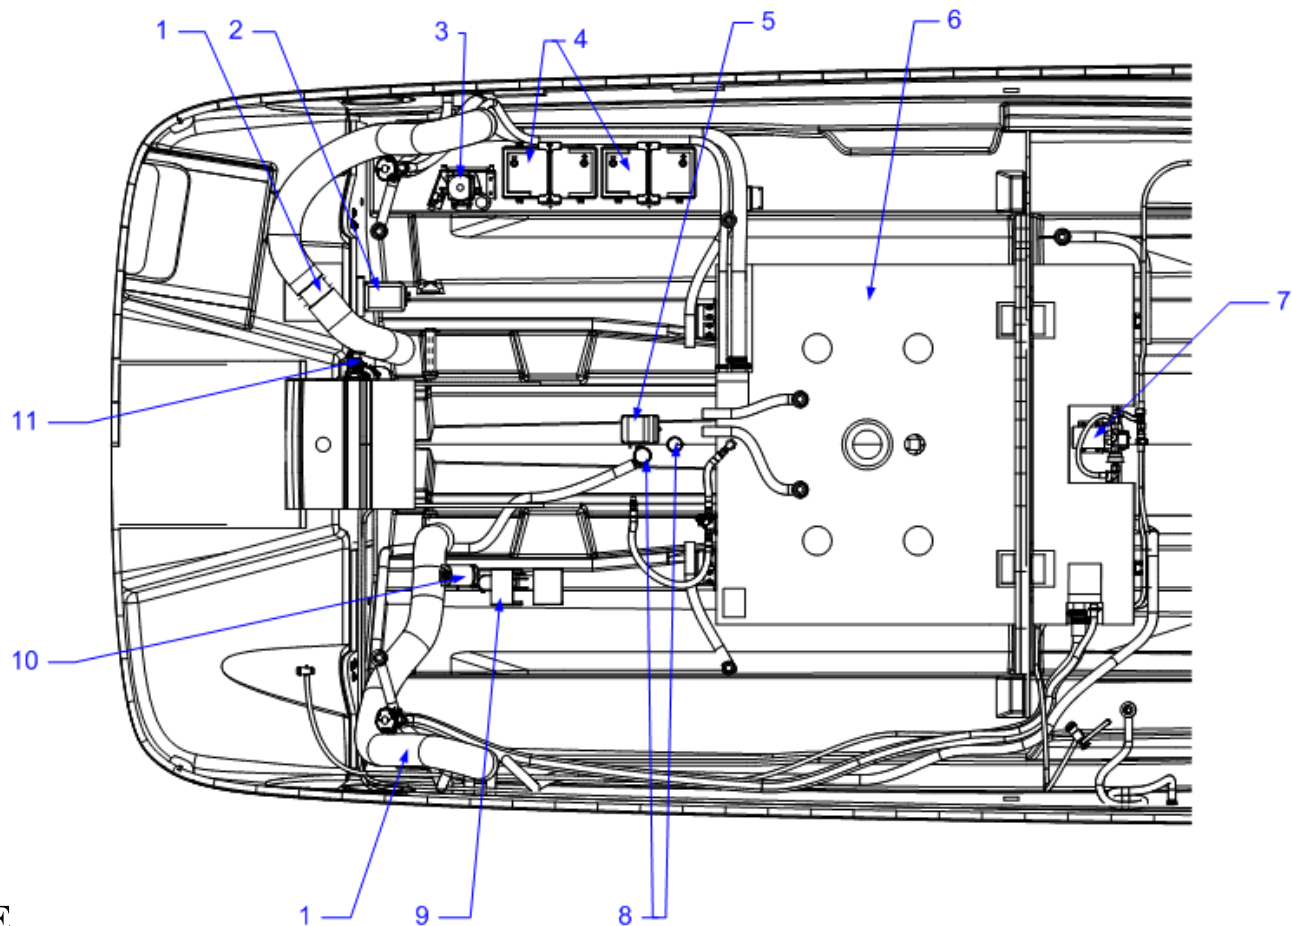

BILGE

BILGE

1	1771006	BLOWER, BILGE 4" #240PM W/CONN
	124016	HOSE, VENT/BLOWER 4" EX HVY DTY
2	1542364	TRIM TAB, ASSY 10X12 PARA W/HDWR/P/CACT
	133876	TRIM TAB, HYD CYLINDER ONLY
		PART OF 1542364
	556670	TRIM TAB, PLATE ASSY 10X12 PARA PORT
		PART OF 1542364
	556688	TRIM TAB, PLATE ASSY 10X12 PARA STBD
		PART OF 1542364
	829796	ZINC, TRIM TAB 3.5"
		PART OF 1542364
	841825	SHIM, PVC TRIM TAB PUMP BLK
		PART OF 1542364
	841825	SHIM, PVC TRIM TAB PUMP BLK
3	268508	TRIM TAB, HYD PUMP KIT W/3"NIPPLE
4	1854724	BATTERY TRAY, LRG SGL SERIES 31
	1216514	BOOT, BATTERY CABLE 4/0 BLK 1"
	1216522	BOOT, BATTERY CABLE 4/0 RED 1"
	1258979	BOOT, BATTERY CABLE 105C "T" BLK 4/0
	140509	BOOT, ENG STARTER RED
	1781354	PANEL, 270SLX-05 BATT SW
	1726840	SWITCH, BATT SEL W/O LOCK W/O DISC REV 1
		PART OF 1781354
5	1794015	SWITCH, FLOAT ATTWOOD W/CVR W/CONN