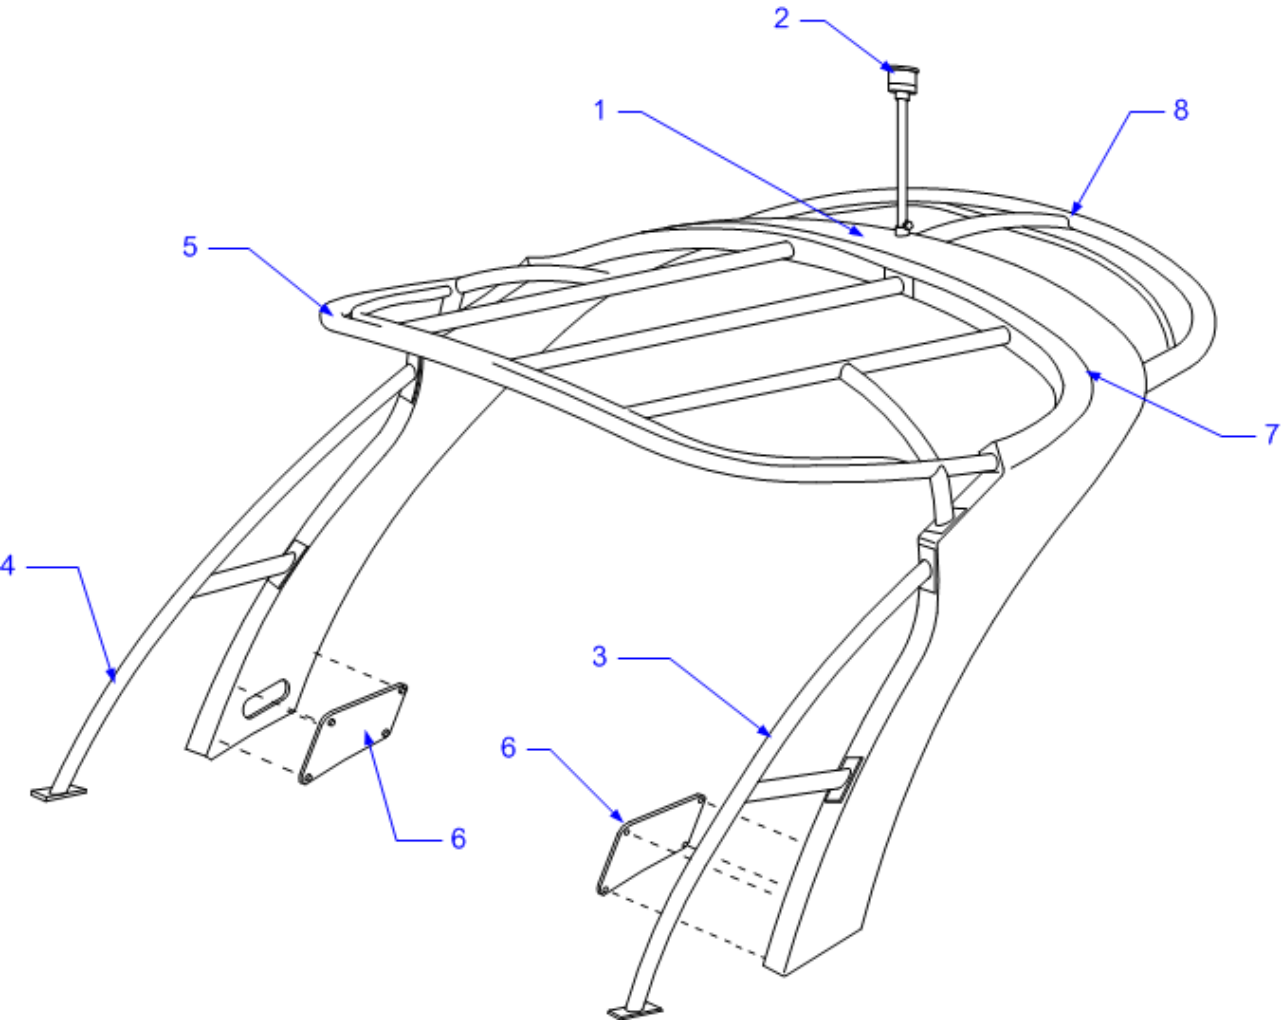

2122418 INSERT, P/C 270SLX-12 STB SWMPLTFM MOCHA

**(Replacement Only - Part of 2080783)**

1934717 SUPPORT, SS SPBT ENG HATCH 21" STR N/HINGE

1938885 TEAK, P/C 270SLX-08 SWM PLTFM

**EXTERIOR (WATER SPORT TOWER FIBERGLASS)**