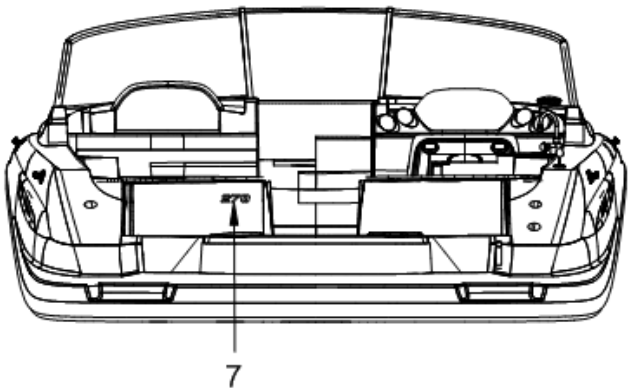

**NOT SHOWN**

- 2091796 GRAPHICS KIT, TOWER PRT/STB CHR RV1  
**P & S SIDE GRAPHICS FOR TOWER | MUST ORDER COMPLETE PART FOR REPLACEMENT**

**EXTERIOR (GRAPHICS) TWO TONE**

TWO TONE OPTION ONE

TWO TONE OPTION TWO