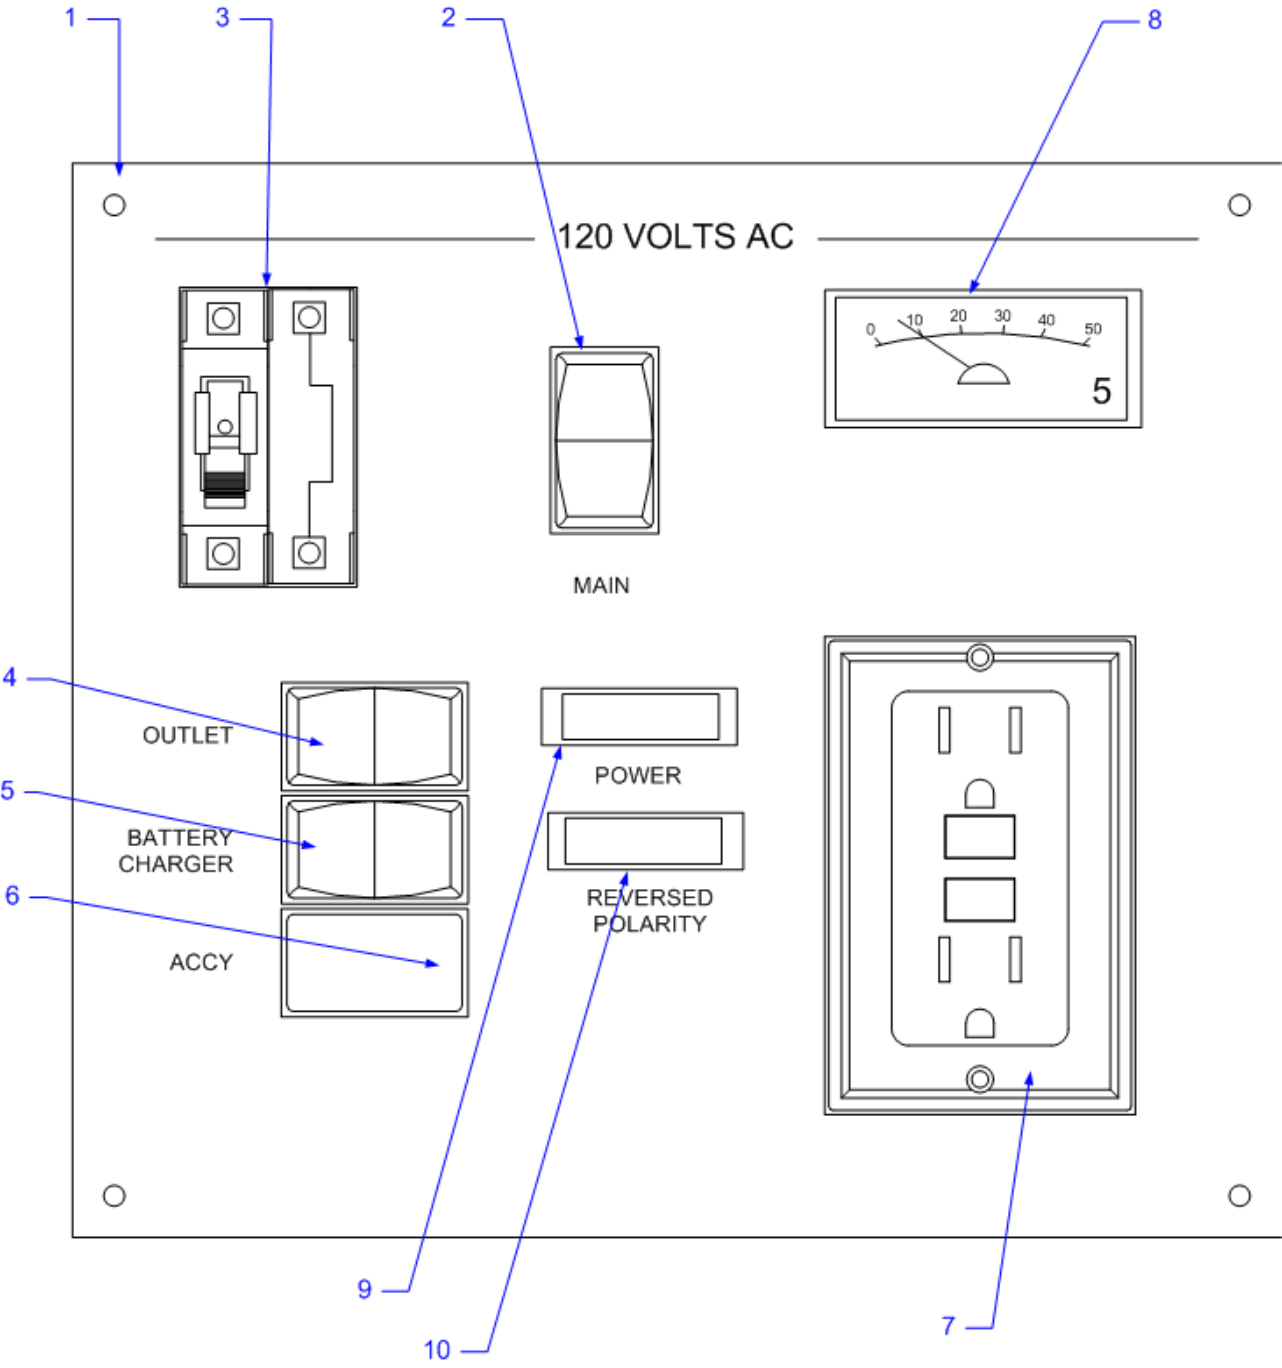

AC MAIN DISTRIBUTION PANEL 60HZ CYCLE

AC MAIN DISTRIBUTION PANEL 60HZ CYCLE

1	2018264	PANEL, 270SLX-10 AC MDP 120/60 W/ELCI SHORE POWER PKG W/CONVERTER & CORD- 120V/60
2	2022302	BREAKER, A SERIES 30 AMP 120V RCKR PART OF 2018264
3	2018269	MODULE, ELCI 2 POLE 120V SQ PART OF 2018264
4	1795343	BRKR/ROCK, SGL-POLE AC/DC HORZ UP LUG 20A WHT PART OF 2018264
5	1776973	BRKR/ROCK, SGL-POLE AC/DC HORZ UP LUG 10A WHT PART OF 2018264
6	432872	PLUG, BRKR/ROCK
7	1881816	RECEPTACLE, GFCI DPLX WHT W/IND/SMRTLCK 15A (SHORE POWER PKG W/CONVERTER & CORD- 120V/60)
	627737	BOX, RECEPTACLE/SWITCH PVC 1-GANG DEEP