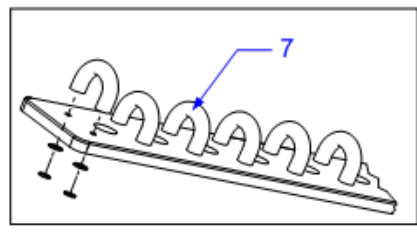

COCKPIT (SWITCH PANEL)

COCKPIT (SWITCH PANEL)

1	1977809	PANEL, 250/270SLX-10 DASH SW PRT
	1979501	PANEL, BLANK:250/270SLX-10 DASH SW PRT TOGGLE
2	1944875	SWITCH, TOGGLE CHR W/BUE IND SPST
3	1757313	SWITCH, TOGGLE CHR W/GRN IND DPDT W/REV CIR
4	1944880	SWITCH, TOGGLE CHR W/BUE IND SPDT-M
5	1944879	SWITCH, TOGGLE CHR W/BUE IND DPDT MOM
6	1803407	SWITCH, IGN ASSY 4-POS N/HOUSING
	1403195	KEY, IGN W/RUBBER SR GRIP "M"
7	1884034	GUARD, SS SATIN TOGGLE SW W/SS SCREW
8	1701352	PLUG, DOMED HOLE 1/2"
9	1944876	SWITCH, TOGGLE CHR W/BUE IND DPST
10	1969947	STEREO, SONY REMOTE W/DSPL BLUE ILLUM
	1737371	WASHER, LOCK INT TOOTH NCKL PLATED
	1943925	BRACKET, ALUM SONY STEREO REMOTE MNTG
	1787018	NUT, NICKEL FOR TOGGLE SWITCH
	1943454	CABLE, SONY REMOTE EXTENSION CABLE 30'
11	762955	SWITCH, HORN
12	1977810	PANEL, BLANK 250/270SLX-10 DASH SW STB
13	1890689	LATCH, WING KNOB BLK W/CATCH
14	1779906	EMBLEM, SLX BADGE ABS/URETH SLVR/BLK W/5" BZL
15	709501	ACTUATOR, ROCK VERT BLK W/O LENS TRIM TABS
	1791087	BODY, ROCK SW DPDT (MOM) N/LED
16	1799844	HALON SYS, INDICATOR LIGHT 12V GRN