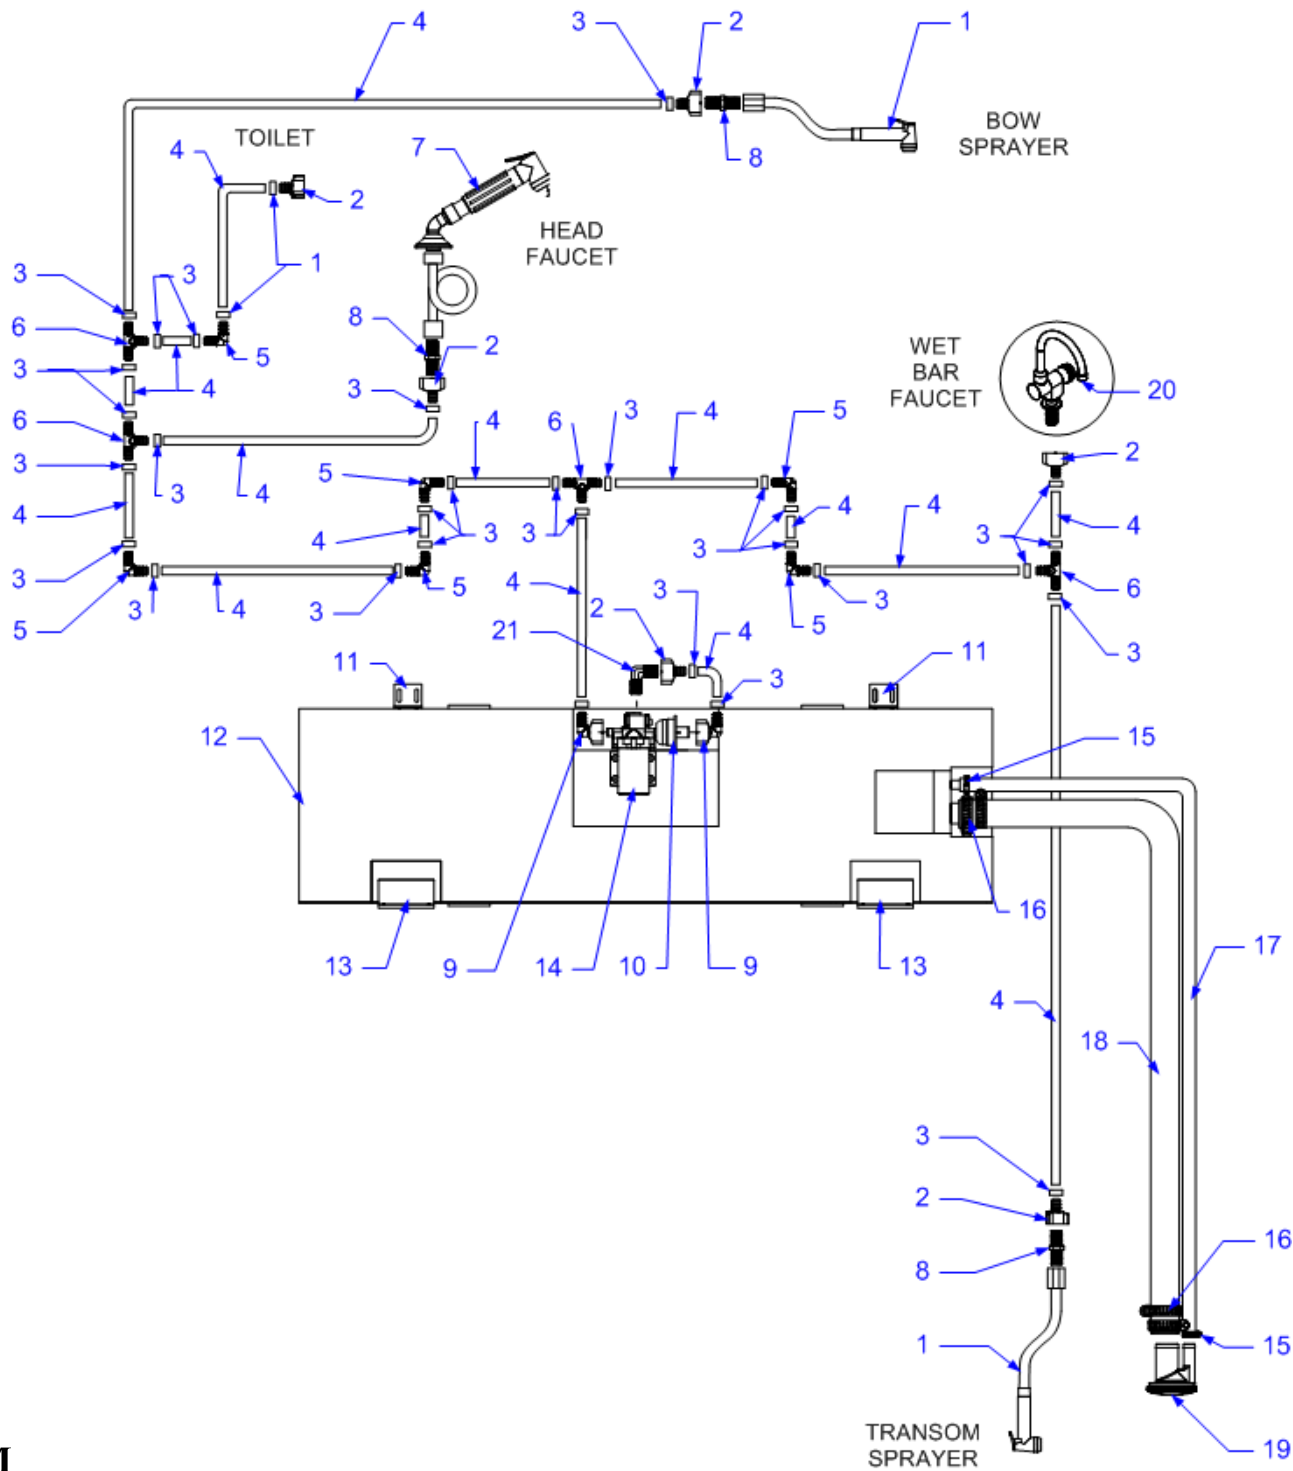

WATER SYSTEM

WATER SYSTEM

1	2017381	SHOWER ASSY, SPRA Y BLK NOZZLE W/8' HOSE RV1
	1898946	SHOWER ASSY, THRUHULL F/SPRAYER NOZZLE HNDL (PART OF 2017381)
	2065281	SHOWER ASSY, PUSH BUTTON SPRA YER F/2017381 (PART OF 2017381)
	2065282	SHOWER ASSY, 8' NYLON HOSE F/2017381 (PART OF 2017381)
	1952498	270SLX 09,BAG,WHT MESH SHOWER HOSE (USED TO KEEP SPRAYER HOSE FROM TANGLING)
2	2025797	ADAPTER, VIEGA POLY STR 1/2"SWVL W/WING NUT
	2025798	ADAPTER, VIEGA POLY STRAIGHT 1/2"SWVL VACUUM FLUSH HEAD W/HOLDING TANK