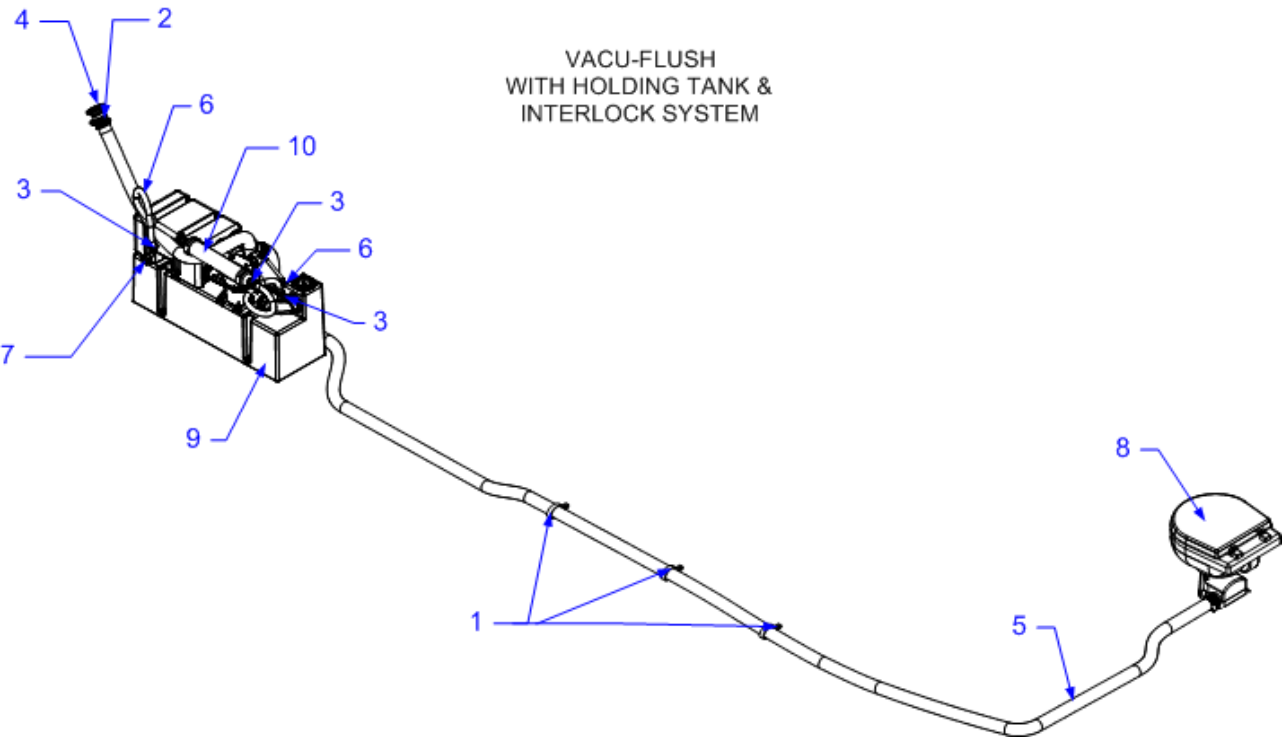

SEWAGE SYSTEM (VACUUM FLUSH HEAD W/HOLDING TANK)

SEWAGE SYSTEM (VACUUM FLUSH HEAD W/HOLDING TANK)

1	2028680	CLAMP, LOOP 2.5" AL (5052) VNYL DIPPED VACUUM FLUSH HEAD W/HOLDING TANK
2	256693	CLAMP, HOSE #24 1"-2" SS .505
3	256677	CLAMP, HOSE #12 1/2"-1.25" SS .505
4	2016421	DECK PLATE, WASTE CHR N/VNT STRAIGHT
5	123844	HOSE, SANI/SMOOTH WALL 1.5"
6	124719	HOSE, SANI/CHEMICAL TDX 5/8"
7	1979728	VENT, FUEL/WATER SS 5/8" 90DEG FLSH
8	1745172	HEAD, VACU-FLUSH BONE 148 (ECOVAC) LO-PRO WOD
	1802493	SEAT ASSY, CVR/SEAT/HNG PIN BONE (PART OF 1745172)
	1200146	FITTING MODIFIED, 270SE-98 1 1/2" FOR 595504 (PART OF 1745172)
	1200195	SWIVEL NUT, 270SE-98 3/4" (FOR 5905504) (PART OF 1745172)
	1200229	INSERT MALE, 270SE-98 3/4" (FOR 595504) (PART OF 1745172)
	1200245	WASHER, 270SE-98 3/4" (FOR 595504) (PART OF 1745172)
9	1760724	TANK, HLDNG 10GAL SHTDWN RELAY/ST'G INLET VAC
	1965235	HOLDING TANK, 10GAL VAC GEN SW (PART OF 1760724)
	1965236	HOLDING TANK, TANK ONLY (PART OF 1760724)
10	134759	FILTER, HEAD TREATMENT SYSTEM

NOT SHOWN

	124644	THRU-HULL, BRZ 1.5" N/ NUT MACERATOR WITH SEACOCK INTERLOCK SYSTEM