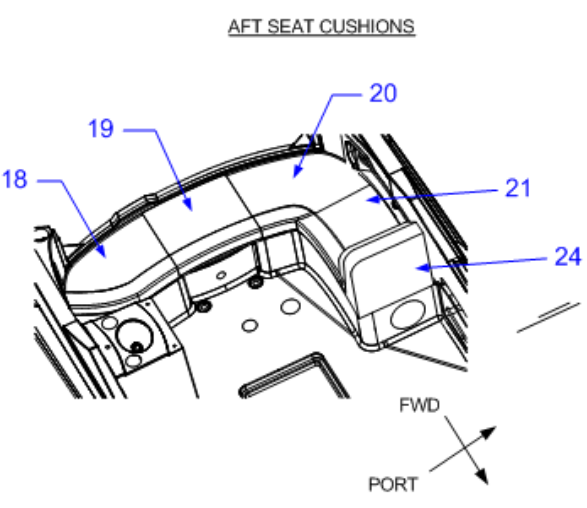

COCKPIT (UPHOLSTERY)

COCKPIT (UPHOLSTERY)

1	2026412	270SLX 11,B/R,BOW AFT PRT
	2026413	270SLX 11,B/R SKN,BOW AFT PRT
2	2026422	270SLX 11,BLSTR,BOW PRT
	2026423	270SLX 11,BLSTR SKN,BOW PRT
3	2026329	270SLX 11,CUSH,BOW FILR