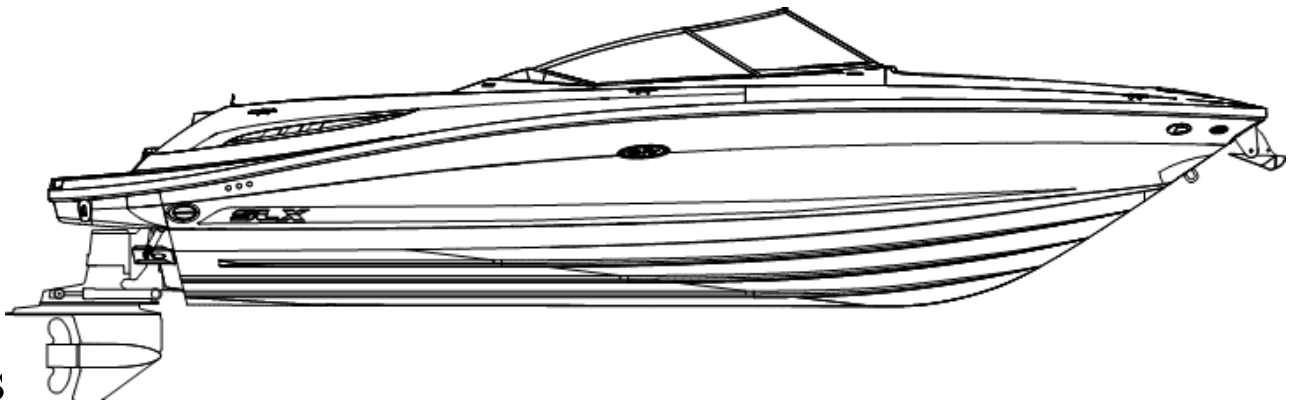

GELCOATS

GELCOATS

1965803	GEL COAT,MAXGUARD BLACK BG NCP 0066TN
1970247	GEL COAT, SEA RAY BLUE MAXGUARD LG NCP 4077
1970249	GEL COAT, MAXGUARD RED RG NCP 1134TN HULL BOTTOM COLOR - RED
1974558	GEL COAT, MAXGUARD BURGUNDY MG NCP
2025453	GEL COAT, ZEPHYR MAX NG NCP 4128TN
2025474	GEL COAT, ARTIC WHITE INT BILGE WG 11 1949TN
2069691	GEL COAT,MAXGUARD PATINA NG NCP 4685TN WHITE/ PATINA 2 TONE/ BLACK CANVAS
2082851	GEL COAT, MAXGUARD ARTIC WHITE WG MP 1949TL
2092499	GEL COAT, MAXGUARD ARTIC WHT WG MP 1949TNSP