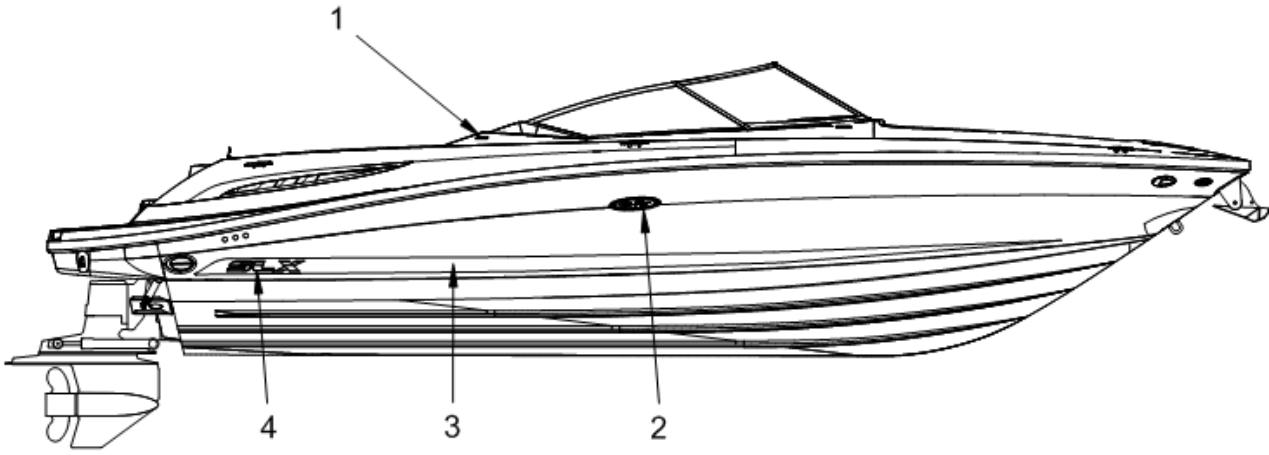

EXTERIOR (GRAPHICS) TWO TONE

TWO TONE OPTION ONE