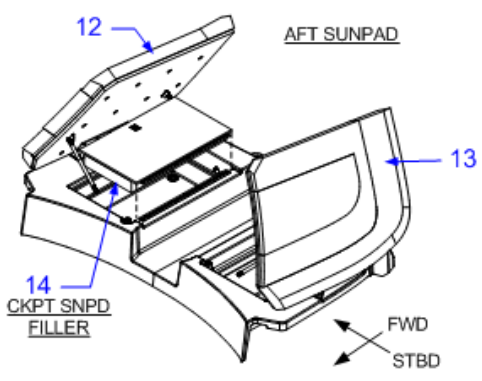

COCKPIT (UPHOLSTERY)

COCKPIT (UPHOLSTERY)

1	2026412	270SLX 11,B/R,BOW AFT PRT
	2026413	270SLX 11,B/R SKN,BOW AFT PRT
2	2026422	270SLX 11,BLSTR,BOW PRT
	2026423	270SLX 11,BLSTR SKN,BOW PRT
3	2026329	270SLX 11,CUSH,BOW FILR