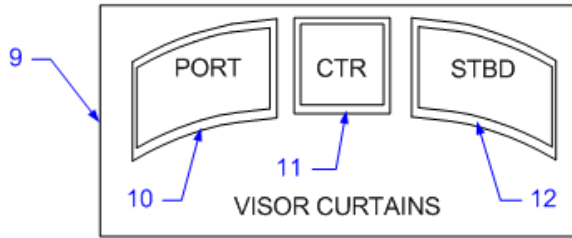

CANVAS HARDWARE

CANVAS

CANVAS

1	1975962	CANVAS, 270SLX-10 TONNEAU CVR BLK
	1975963	CANVAS, 270SLX-10 TONNEAU CVR MRN MDNT
2	1790858	CANVAS, 270SLX-05 BIM TOP BLK
	1803244	CANVAS, 270SLX-05 BIM TOP FAB BLK
	1790859	CANVAS, 270SLX-05 BIM TOP BOOT W/EMB BLK
	1905478	CANVAS, 270SLX-08 BIM TOP MRN MDNT