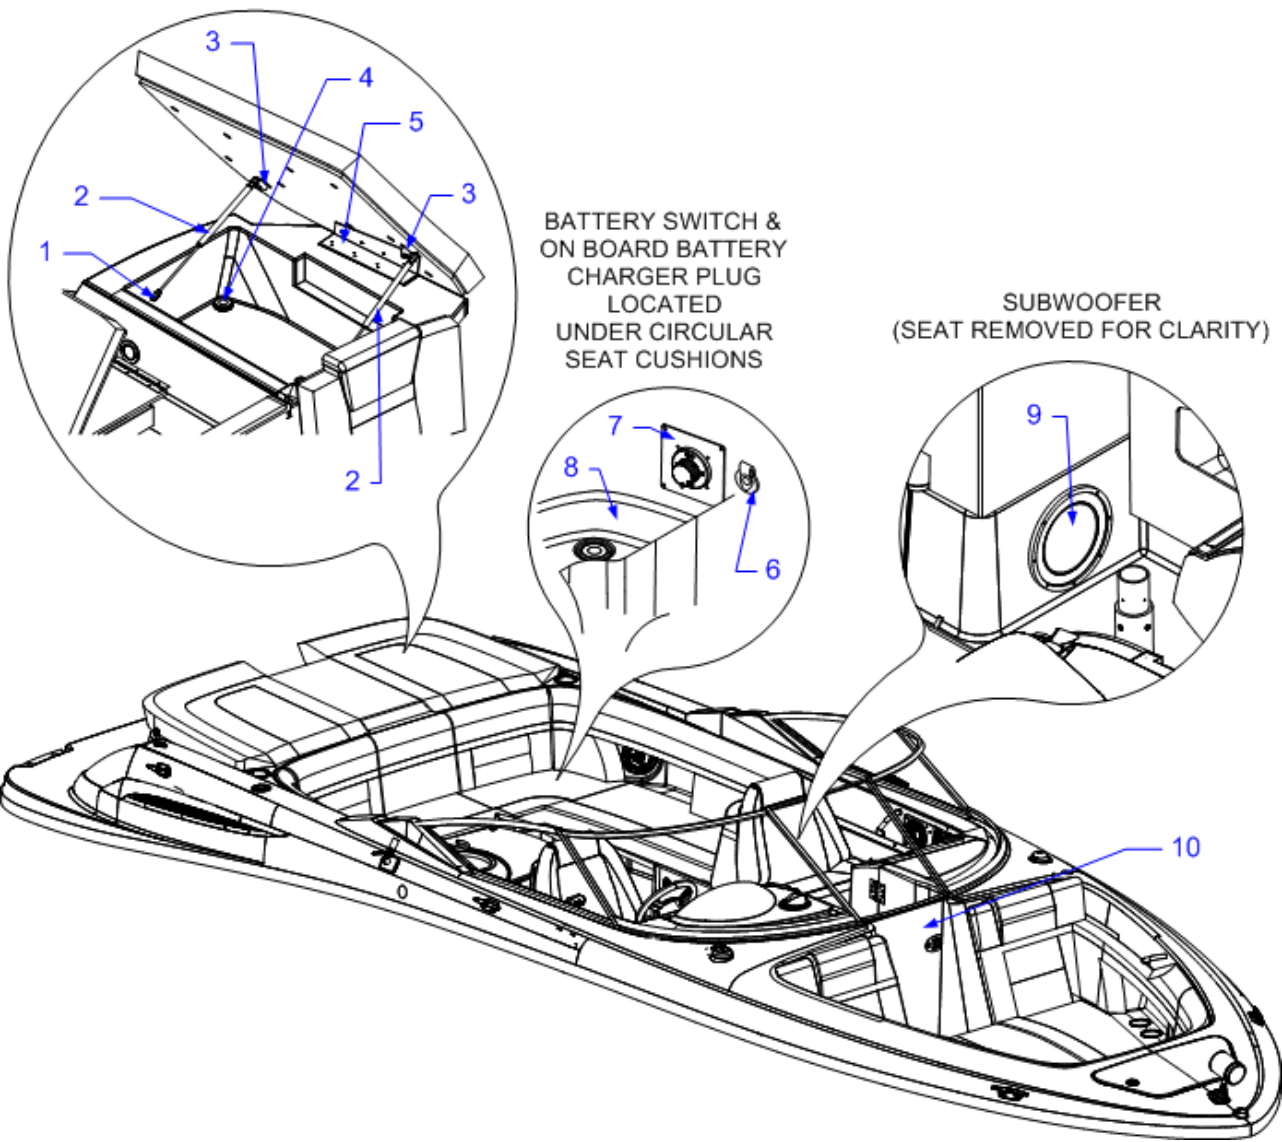

# COCKPIT (AFT PORT VIEW)

PORT SUNPAD HATCH  
SHOWN OPENED

BATTERY SWITCH &  
ON BOARD BATTERY  
CHARGER PLUG  
LOCATED  
UNDER CIRCULAR  
SEAT CUSHIONS

SUBWOOFER  
(SEAT REMOVED FOR CLARITY)