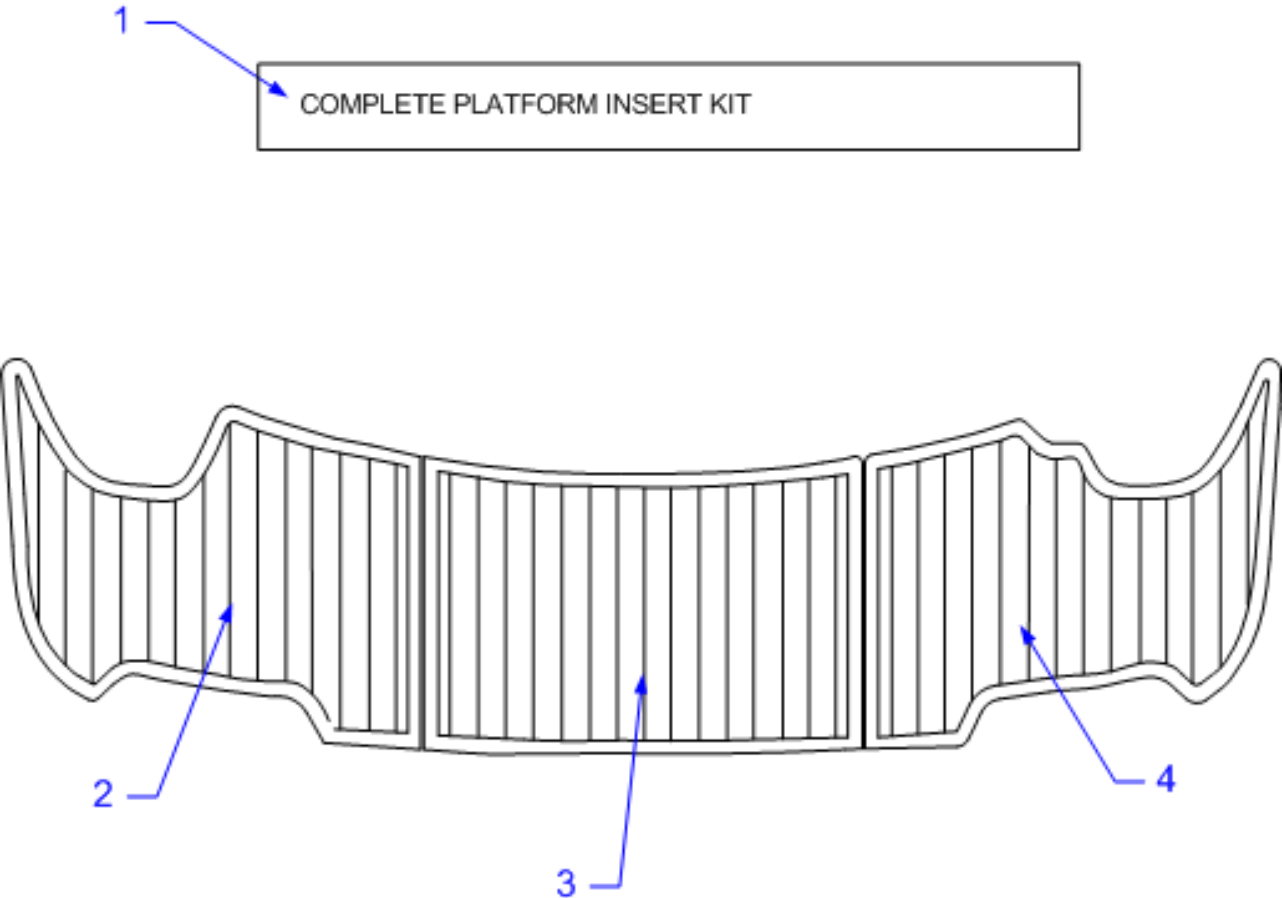

EXTERIOR (SWIMPLATFORM W/ OPT TEAK)

EXTERIOR (SWIMPLATFORM W/ OPT TEAK)

1	2080783	INSERT, P/C 270SLX-12 SWM PLTFM MOCA INSERT, SWIM PLATFORM - FAUX TEAK
	2108543	TEAK, P/C 270SLX-13 WALK-THRU TEAK DECKING BRAND - SWIM PLATFORM
	2136288	TEAK, P/C 270SLX WALK-THRU AFT PART OF 2108543
	2136738	TEAK, P/C 270SLX WALK-THRU MID PART OF 2108543
	2136741	TEAK, P/C 270SLX WALK-THRU FWD PART OF 2108543
	1938885	TEAK, P/C 270SLX-08 SWM PLTFRM TEAK DECKING BRAND - SWIM PLATFORM
2	2122416	INSERT, P/C 270SLX-12 PRT SWMPLTFM MOCHA (Replacement Only - Part of 2080783)
3	2122417	INSERT, P/C 270SLX-12 CTR SWMPLTFM MOCHA (Replacement Only - Part of 2080783)
4	2122418	INSERT, P/C 270SLX-12 STB SWMPLTFM MOCHA (Replacement Only - Part of 2080783)