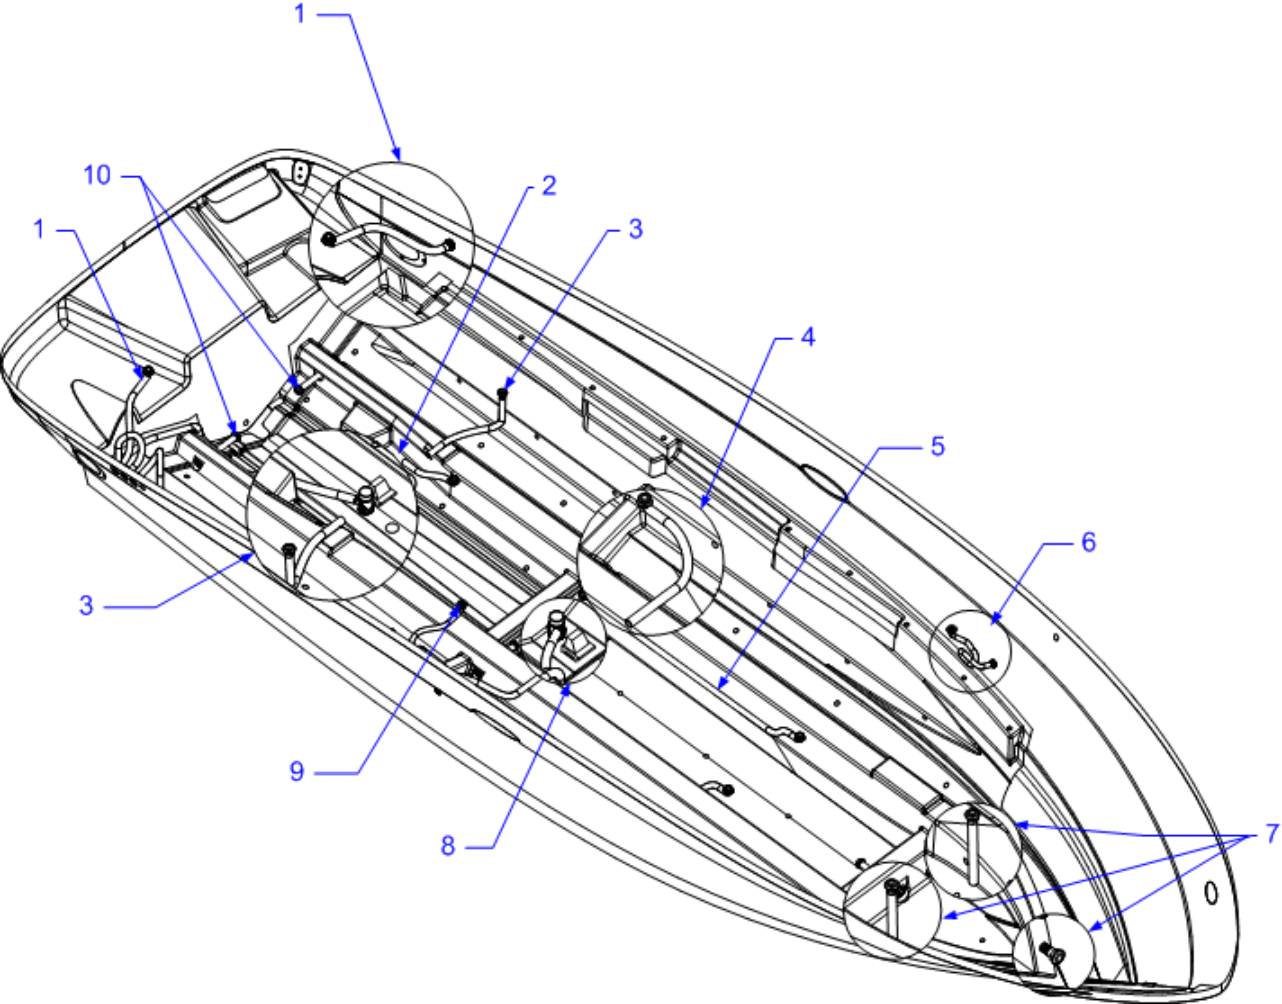

DRAINAGE SYSTEM

DRAINAGE SYSTEM

1	1043371	THRU-HULL, PLAS 1 1/8" TUBE X 90DEG WHT
	123901	HOSE, CORR BILGE 1 1/8" BLK
	2037133	THRU-HULL, PLAS SS CAP 1 1/8" BARB ST ATTW
	256693	CLAMP, HOSE #24 1"-2" SS .505
2	1794015	SWITCH, FLOAT ATTWOOD W/CVR W/CONN
	1796904	PUMP, BILGE 1200GPH TSUNAMI W/DELPHI CONN
	123901	HOSE, CORR BILGE 1 1/8" BLK
	2037133	THRU-HULL, PLAS SS CAP 1 1/8" BARB ST ATTW
	256693	CLAMP, HOSE #24 1"-2" SS .505
3	124578	THRU-HULL, PLAS 1 1/8" WHT
	123901	HOSE, CORR BILGE 1 1/8" BLK
	256693	CLAMP, HOSE #24 1"-2" SS .505
4	1043371	THRU-HULL, PLAS 1 1/8" TUBE X 90DEG WHT
	123901	HOSE, CORR BILGE 1 1/8" BLK
	256693	CLAMP, HOSE #24 1"-2" SS .505
5	1043371	THRU-HULL, PLAS 1 1/8" TUBE X 90DEG WHT
	123901	HOSE, CORR BILGE 1 1/8" BLK
	256693	CLAMP, HOSE #24 1"-2" SS .505
6	1852433	DRAIN, FLIP 100DEG 3/4" BARB BRSHD NCKL
	1042100	HOSE, WATER 3/4" BLK REINF PVC