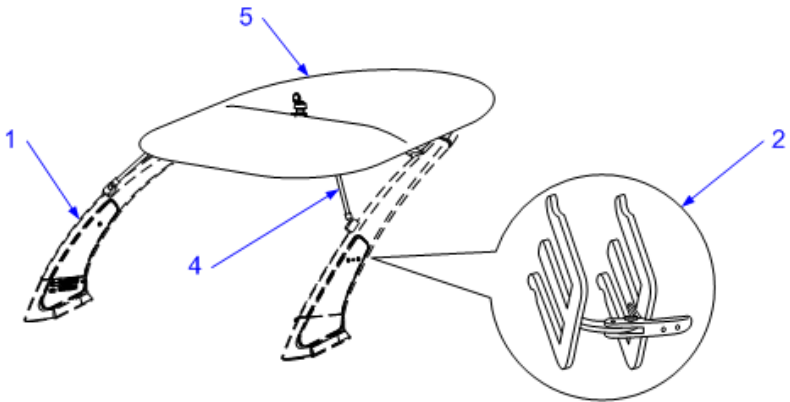

EXTERIOR (WATER SPORTS TOWER)

EXTERIOR (WATER SPORTS TOWER)

1	2079830	TOWER, 270SLX-12 CAST ALUM BLK W/HDWR KIT HULL 3024 -> UP | BLACK FORWARD FACING TOWER W/ BIMINI | HARDWARE KITS ARE ORDERED SEPARATELY
	2081699	LABEL, WARNING TOWER PART OF 2079830
	2082137	TOWER, CAP RIVET KIT PART OF 2079830
	2089044	PIN, FWD FACING TWR PULL PART OF 2079830
	2100872	TOWER, LED BUTTON LIGHT PART OF 2079830 | UNDERSIDE OF TOWER (2)
	2105784	TOWER, BUSHING KIT PART OF 2079830
	2107038	LANYARD, TWR CBL FLDWN MECHANISM PART OF 2079830
	2111056	LABEL, WARNING BALL PLUNGER PART OF 2079830
	2111836	TOWER, NYLON PULLEY FLDWN MECHANISM