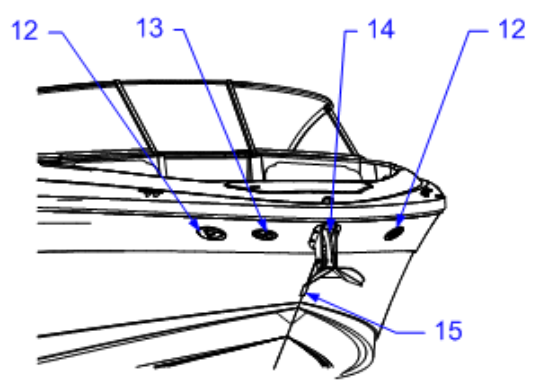

**HOSE**

	123885	HOSE, CORR BILGE 3/4" BLK
	1058957	HOSE, WATER A/C WHT 5/8"

**HARNESSES**

	1958877	HARNESS, 270SLX-09 GRY WTR SYS
--	---------	--------------------------------

**THRU- HULLS**

	182964	THRU-HULL, PLAS 3/4" WHT
	124537	THRU-HULL, PLAS 1.5" WHT <b>(AFT COCKPIT FLOOR)</b>
6	2037135	THRU-HULL, PLAS SS CAP 3/4" SHT ATTW