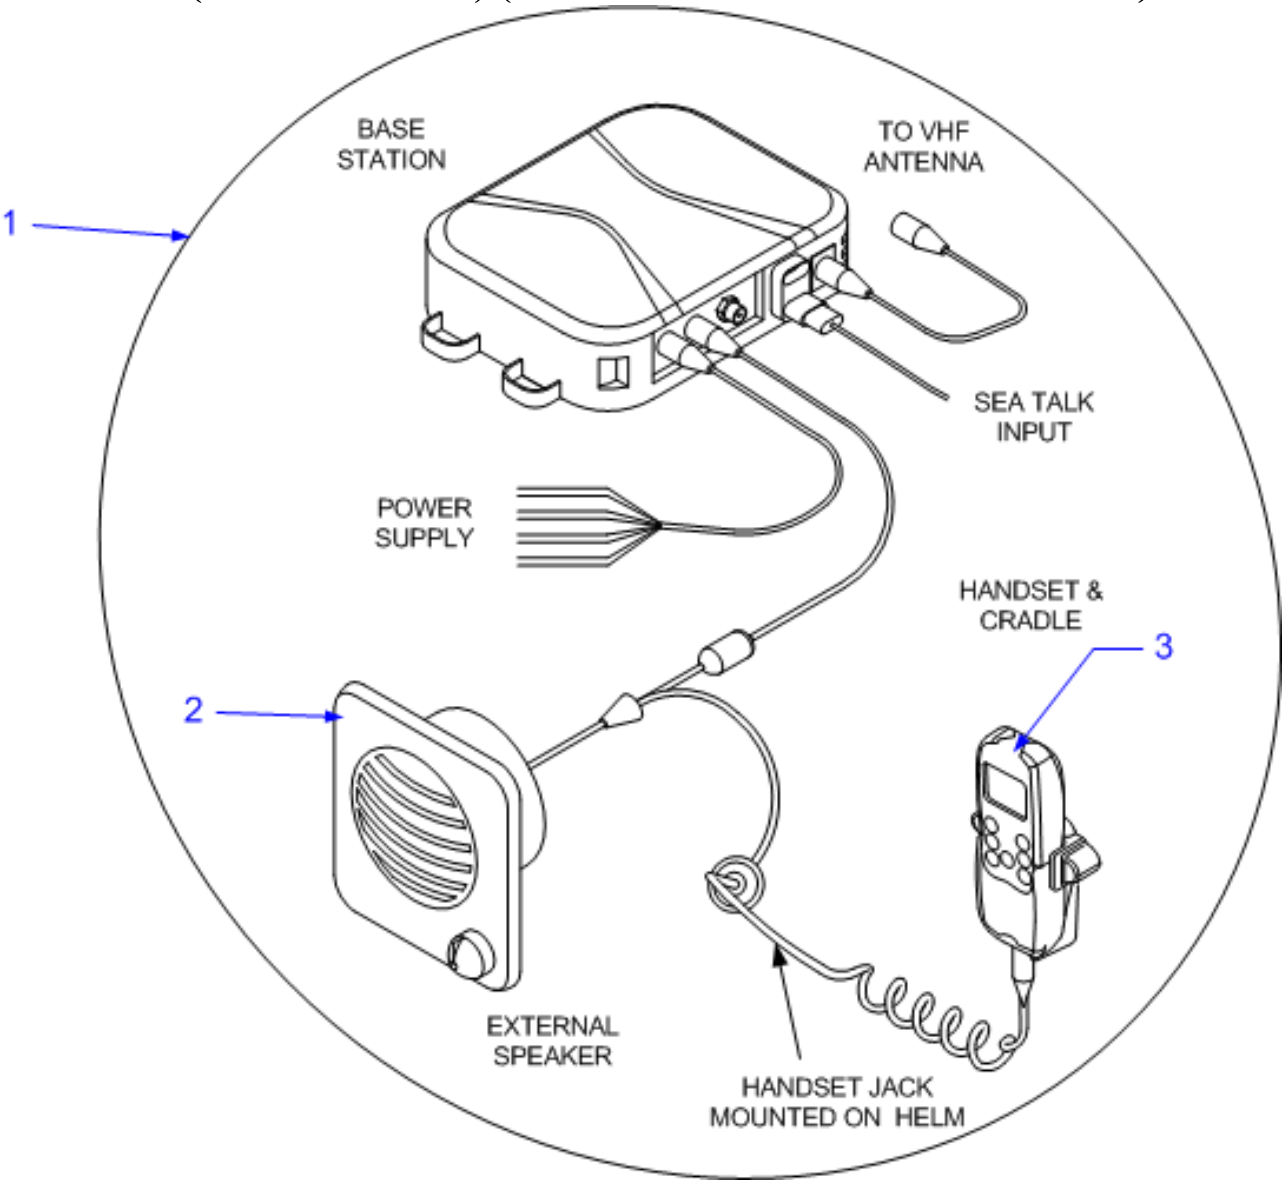

COCKPIT (ELECTRONICS) (RAYMARINE RAY 240 VHF RADIO)

COCKPIT (ELECTRONICS) (RAYMARINE RAY 240 VHF RADIO)

1	1781360	RADIO, VHF RAYMARINE RAY 240
	1795501	SPEAKER, REMOTE VHF 240 EXTERNAL W/VOL CNTRL (PART OF 1781360)
	1795503	RADIO, SGL STATION CRADLE HANDSET KIT VHF 240 (PART OF 1781360)
	1939412	RADIO, RAY 240 EURO VHF SYS (CE COUNTRIES ONLY)