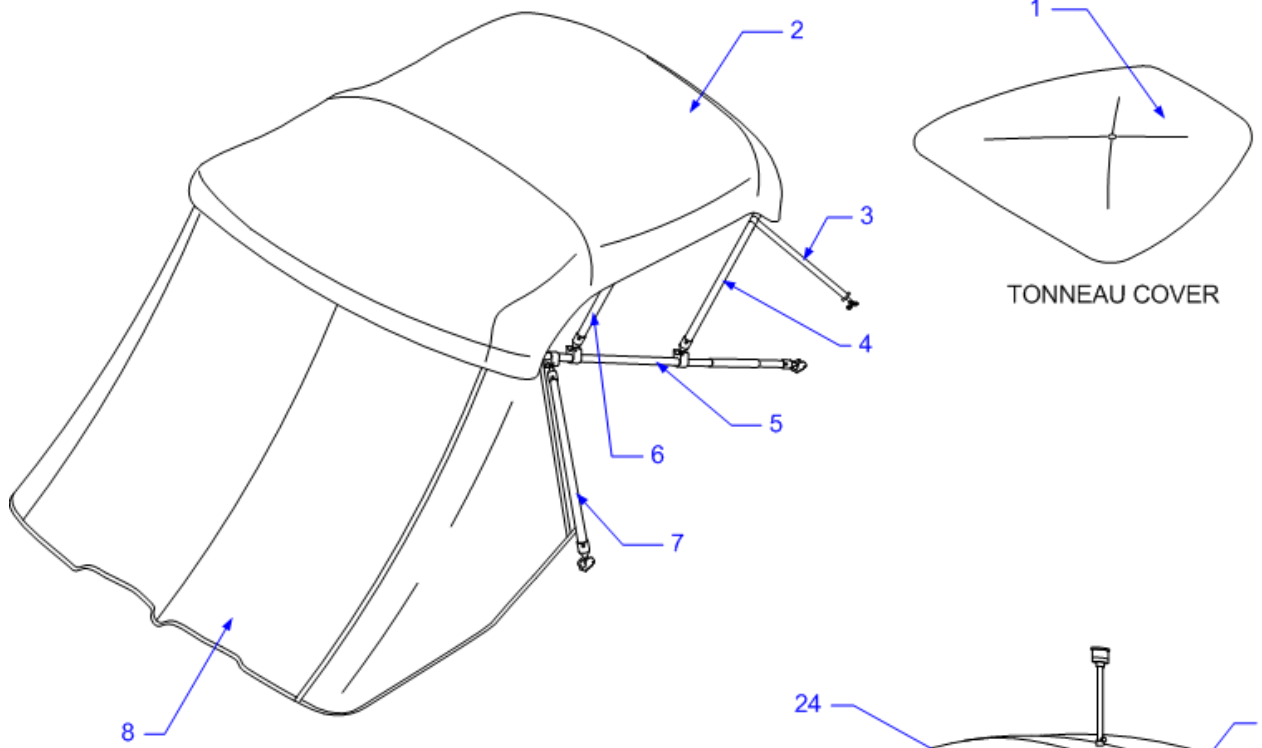

CANVAS HARDWARE

CANVAS

CANVAS

1	1975962	CANVAS, 270SLX-10 TONNEAU CVR BLK
	1975963	CANVAS, 270SLX-10 TONNEAU CVR MRN MDNT
2	1790858	CANVAS, 270SLX-05 BIM TOP BLK
	1803244	CANVAS, 270SLX-05 BIM TOP FAB BLK
	1790859	CANVAS, 270SLX-05 BIM TOP BOOT W/EMB BLK
	1905478	CANVAS, 270SLX-08 BIM TOP MRN MDNT