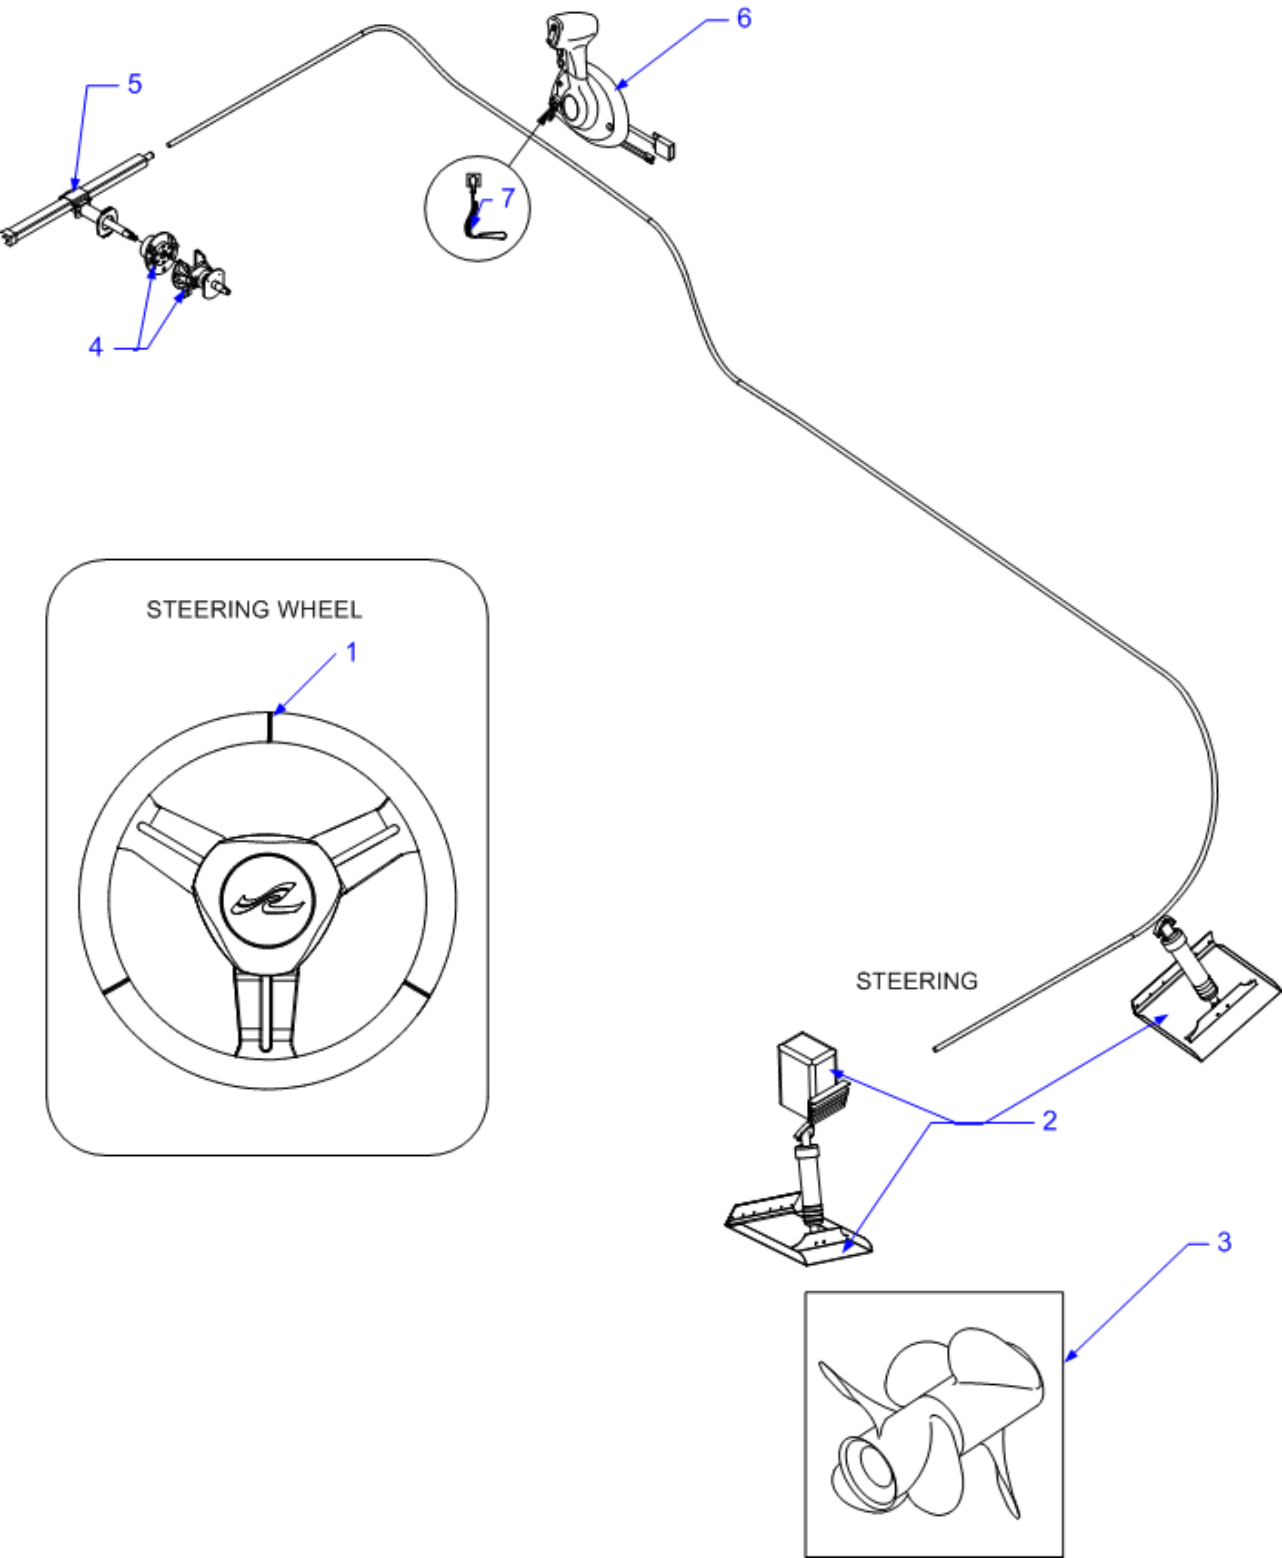

STEERING SYSTEM

STEERING SYSTEM

1	2014751	STEERING WHEEL, VERTICE ALUM 3-SPK VNYL GRIPS
	2087529	EMBLEM, STEERING WHEEL SR LOGO ALUM
	2087528	CAP, STEERING WHEEL CTR ALUM
	1092246	STEERING, TILT HELM BACK-MNT
2	1542364	TRIM TAB, ASSY 10X12 PARA W/HDWR/P/CACT
	133876	TRIM TAB, HYD CYLINDER ONLY (PART OF 1542364)
	556670	TRIM TAB, PLATE ASSY 10X12 PARA PORT