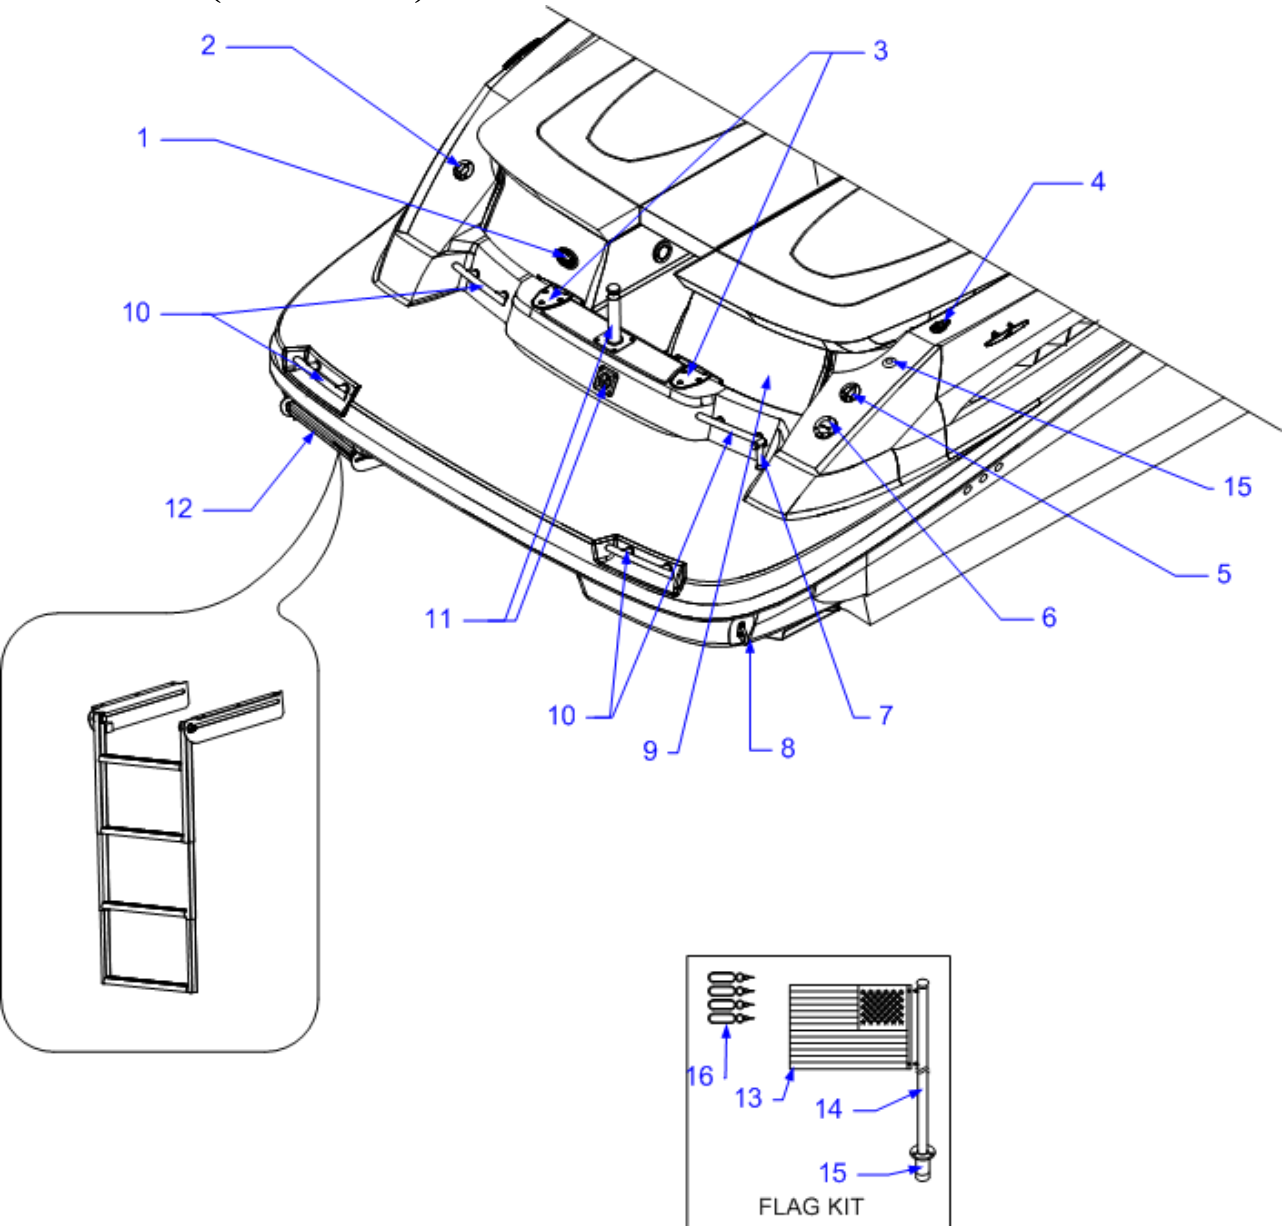

EXTERIOR (TRANSOM)

EXTERIOR (TRANSOM)

1	1943179	STEREO, SONY REMOTE N/DSPL BLK FACE/SS BZL (2ND STEREO REMOTE CONTROL -TRANSOM)|(PREMIER STEREO UPGRADE - POLK MOMO SYSTEM)
2	1971016	DECK PLATE, GAS CHR W/VENT STRAIGHT
	522599	KEY, DECK PLATE CAP
3	1965708	HINGE, SS LRG CKPT ENG HATCH
4	1691097	LIGHT, NAV A/R STERN 72" FLDABLE 7DEG 02 (NOT USED WITH FIBERGLASS W.S.TOWER W/ INTEGRAL BIMINI TOP)
	1628536	BULB, REPL FOR NAV LIGHT A/R NON LED PART OF 1691097
	1800868	LIGHT, NAV A/R LENS CVR ONLY ANTI-GLARE PART OF 1691097
	1771001	LIGHT, BASE ROUND NAV STERN LIGHT CHR W/CONN (NOT USED WITH FIBERGLASS W.S.TOWER W/ INTEGRAL BIMINI TOP)
	1935262	LIGHT, NAV A/R NON LED 24" BLACK FORWARD FACING TOWER W/ BIMINI
	1628536	BULB, REPL FOR NAV LIGHT A/R NON LED