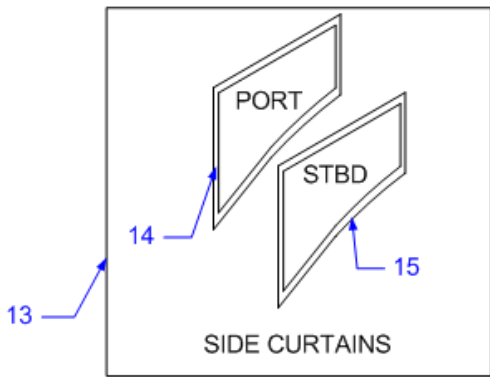

CANVAS HARDWARE

CANVAS

CANVAS

1	1975962	CANVAS, 270SLX-10 TONNEAU CVR BLK
	1975963	CANVAS, 270SLX-10 TONNEAU CVR MRN MDNT
2	1790858	CANVAS, 270SLX-05 BIM TOP BLK
	1803244	CANVAS, 270SLX-05 BIM TOP FAB BLK
	1790859	CANVAS, 270SLX-05 BIM TOP BOOT W/EMB BLK
	1905478	CANVAS, 270SLX-08 BIM TOP MRN MDNT