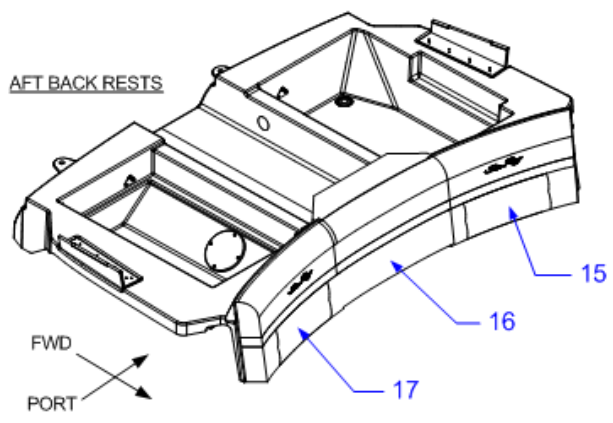

COCKPIT (UPHOLSTERY)

COCKPIT (UPHOLSTERY)

1	2026412	270SLX 11,B/R,BOW AFT PRT
	2026413	270SLX 11,B/R SKN,BOW AFT PRT
2	2026422	270SLX 11,BLSTR,BOW PRT
	2026423	270SLX 11,BLSTR SKN,BOW PRT
3	2026329	270SLX 11,CUSH,BOW FILR