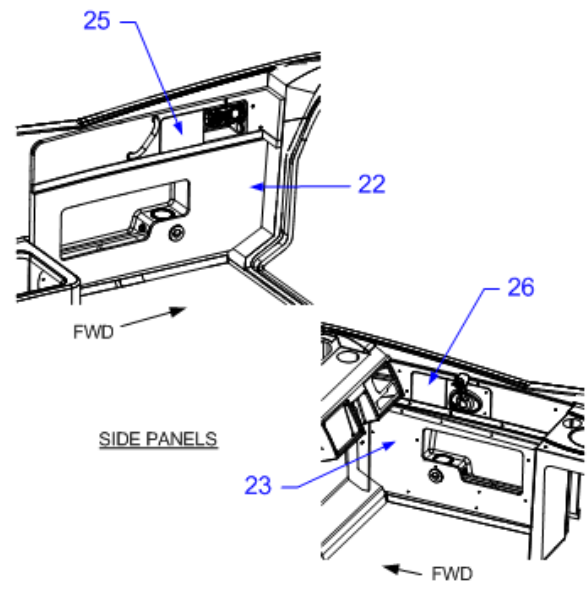

COCKPIT (UPHOLSTERY)

COCKPIT (UPHOLSTERY)

1	2026412	270SLX 11,B/R,BOW AFT PRT
	2026413	270SLX 11,B/R SKN,BOW AFT PRT
2	2026422	270SLX 11,BLSTR,BOW PRT
	2026423	270SLX 11,BLSTR SKN,BOW PRT
3	2026329	270SLX 11,CUSH,BOW FILR