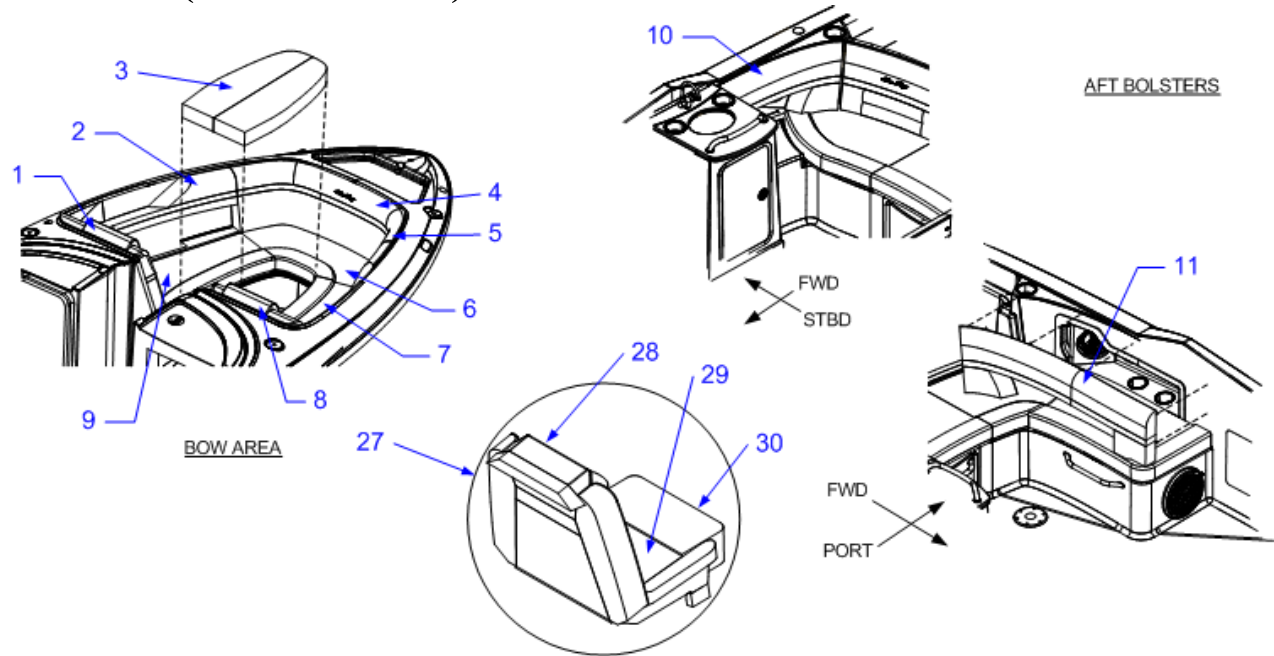

COCKPIT (UPHOLSTERY)

COCKPIT (UPHOLSTERY)

1	2026412	270SLX 11,B/R,BOW AFT PRT
	2026413	270SLX 11,B/R SKN,BOW AFT PRT
2	2026422	270SLX 11,BLSTR,BOW PRT
	2026423	270SLX 11,BLSTR SKN,BOW PRT
3	2026329	270SLX 11,CUSH,BOW FILR