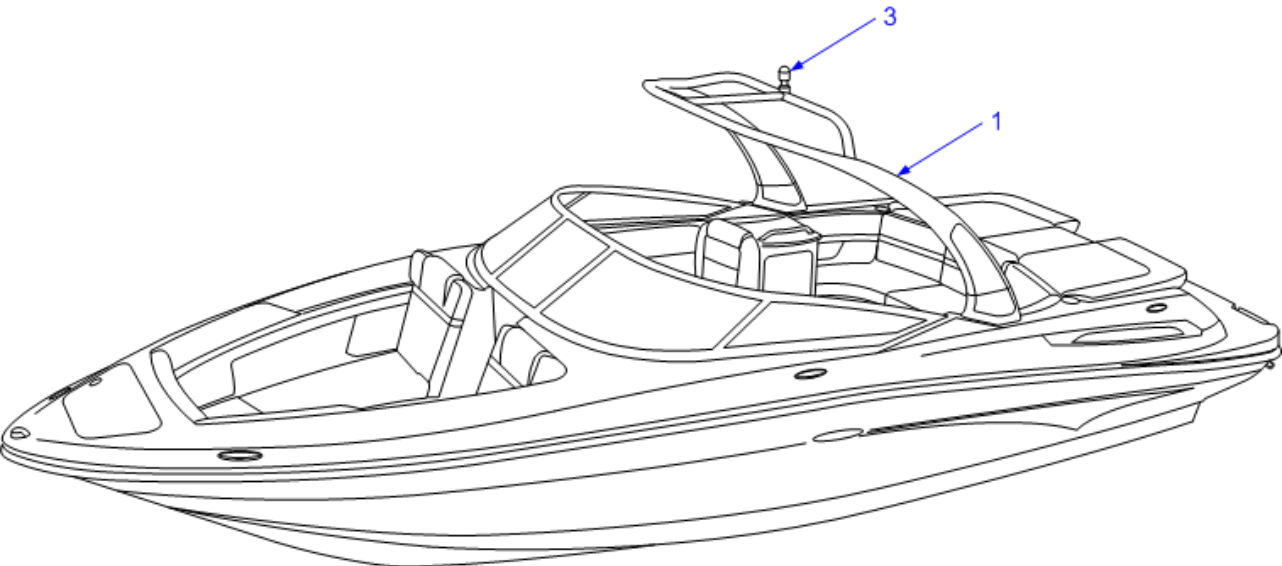

EXTERIOR (WATER SPORTS TOWER)

EXTERIOR (WATER SPORTS TOWER)

1	2079830	TOWER, 270SLX-12 CAST ALUM BLK W/HDWR KIT HULL 3024 -> UP | BLACK FORWARD FACING TOWER W/ BIMINI | HARDWARE KITS ARE ORDERED SEPARATELY
	2081699	LABEL, WARNING TOWER PART OF 2079830
	2082137	TOWER, CAP RIVET KIT PART OF 2079830
	2089044	PIN, FWD FACING TWR PULL PART OF 2079830
	2100872	TOWER, LED BUTTON LIGHT PART OF 2079830 | UNDERSIDE OF TOWER (2)
	2105784	TOWER, BUSHING KIT PART OF 2079830
	2107038	LANYARD, TWR CBL FLDWN MECHANISM PART OF 2079830
	2111056	LABEL, WARNING BALL PLUNGER PART OF 2079830
	2111836	TOWER, NYLON PULLEY FLDWN MECHANISM