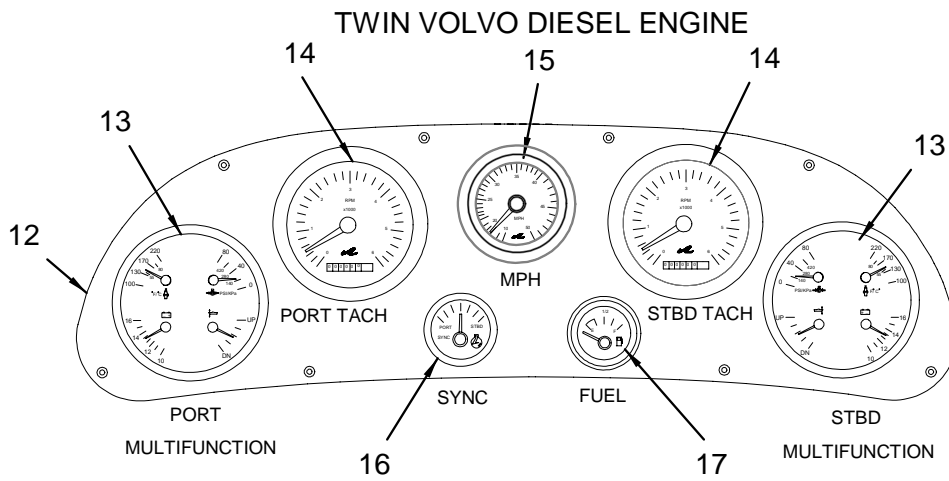

INSTRUMENT PANELS