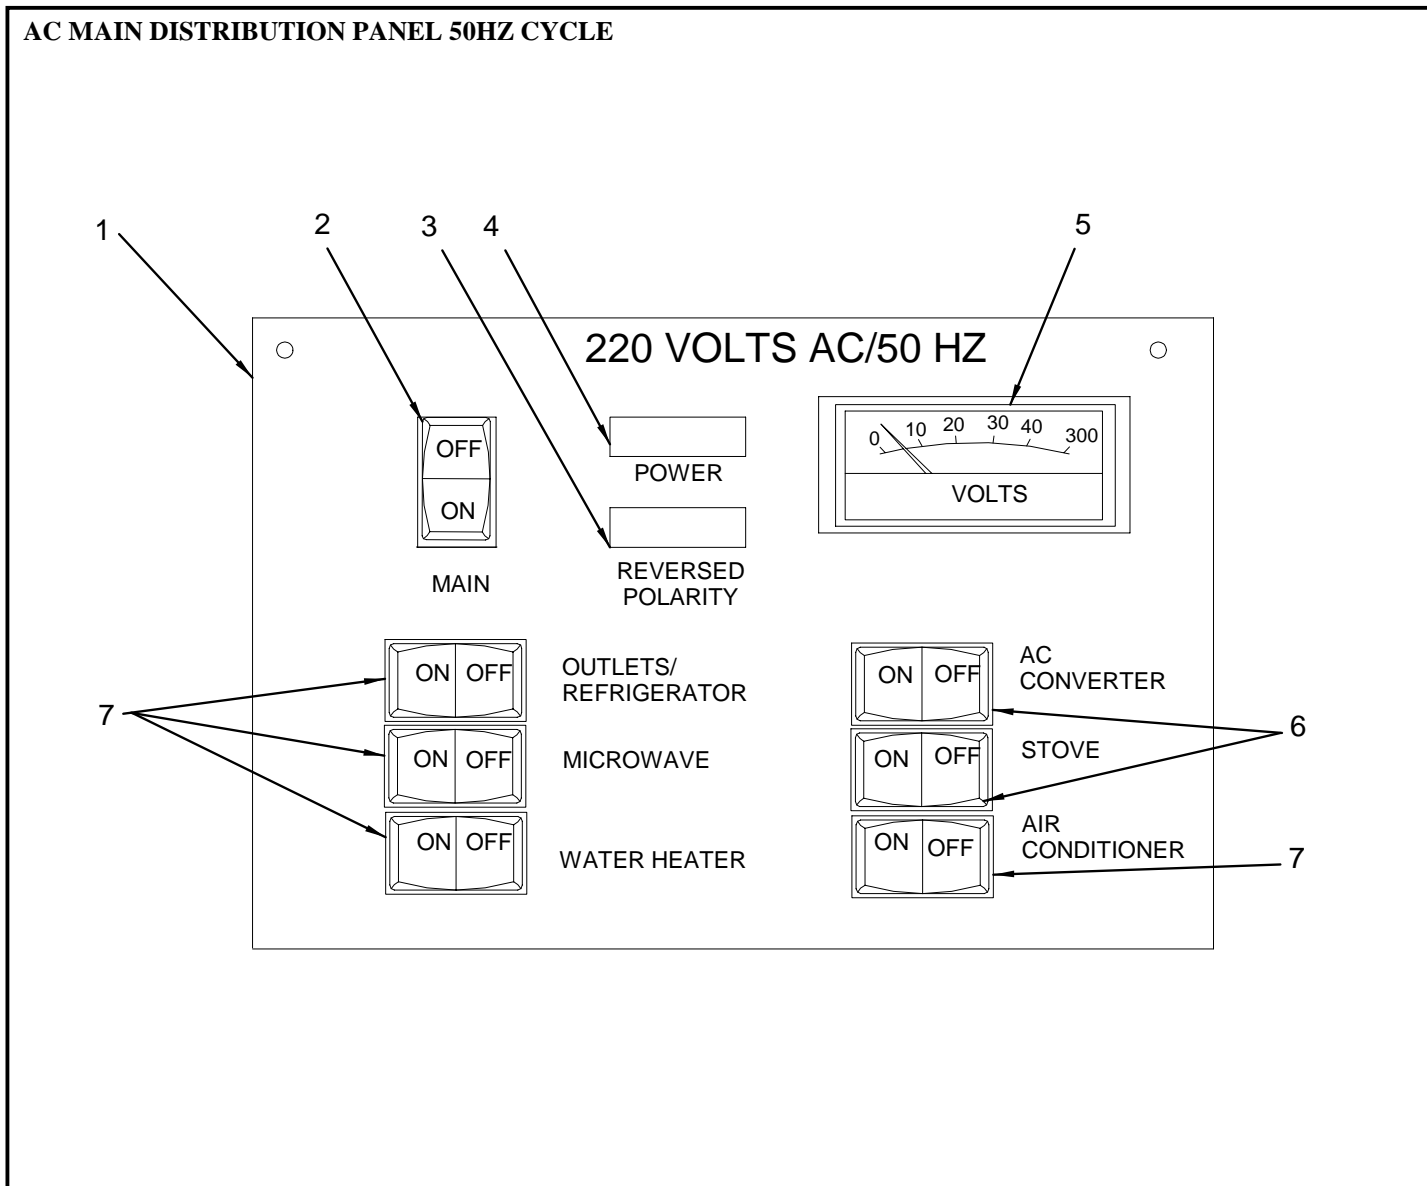

AC MAIN DISTRIBUTION PANEL 50HZ CYCLE

- 1 1508977 PANEL, 280DA-01 AC MDP 220/50
  (SHORE POWER & PREFERRED OPTION GROUP)
- 1524271 PANEL, BLANK:280DA-01 MDP AC 220/50
- 2 440354 BRKR/ROCK, 2-POLE AC/DC VERT 20A WHT
- 3 557629 LIGHT, POLARITY RED 220V
- 4 557603 LIGHT, POLARITY GRN 220V
- 5 796334 GAUGE, VOLTMETER AC 0-300 ANALOG WINDOW MOUNT
- 6 353326 BRKR/ROCK, SGL-POLE AC/DC HORZ 5A WHT
- 7 332593 BRKR/ROCK, SGL-POLE AC/DC HORZ 10A WHT