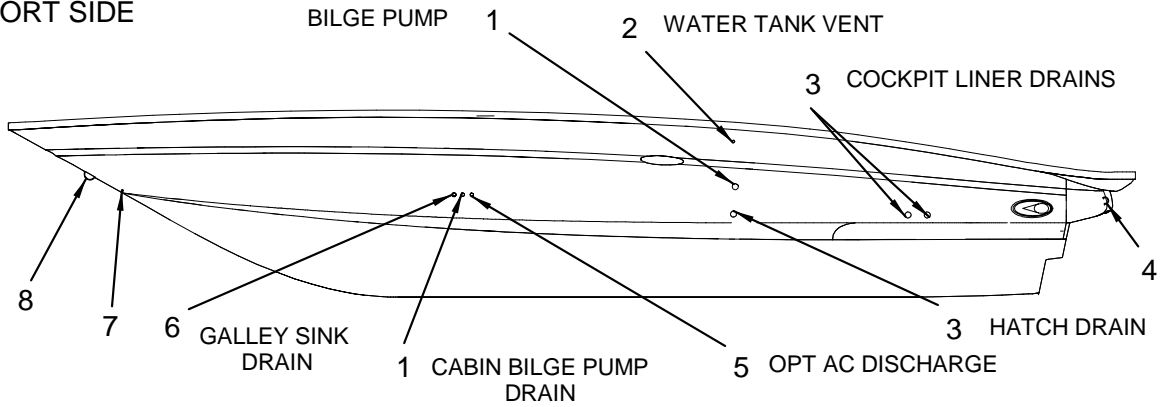

NOT SHOWN

- 137349 ACCESS PLATE, PLAS CVR 5" WHT

EXTERIOR (HULL)

PORT SIDE

STBD SIDE

EXTERIOR (HULL)

- 1 1778931 THRU-HULL, SS 1 1/8" BARB SHORT W/RBR GASKET
- 2 1433176 VENT, FUEL/WATER SS 5/8" 90DEG FLSH MNT
- 3 1778928 THRU-HULL, SS 1.5" BARB SHORT W/RBR GASKET
- 4 126599 EYE, STERN 1/2" X 3 7/16" W/BACKING PLATE
- 5 124487 THRU-HULL, PLAS 5/8" WHT
(AIR CONDITIONING / HEATING-3/4 TON)
- 6 182964 THRU-HULL, PLAS 3/4" WHT
- 7 126870 VENT, CLAMSHELL ROPE LCKR 1 5/8" X 1.5"
- 8 697508 EYE, BOW 3/8" X 2.75"
- 9 1454008 PORTLIGHT, OPENING ALL SS 3/8"-7/8" FROS REV1
(HEAD ONLY)
- 10 1331313 PORTLIGHT, SCREEN 3/8" X 7/8"
- 11 1331735 PORTLIGHT, GASKET ONLY (BOMAR)
- 12 1331727 PORTLIGHT, LENS ONLY FROSTED (BOMAR)
- 13 1107044 PORTLIGHT, HANDLES QUICKDOGS (BOMAR)
- 14 866434 KNOB, PORTLIGHT KNOB ONLY (BOMAR)
- 15 1513183 TRIM RING, PORTLIGHT 3/8" SS
- 16 1314459 PORTLIGHT, GASKET SATURATED FOAM