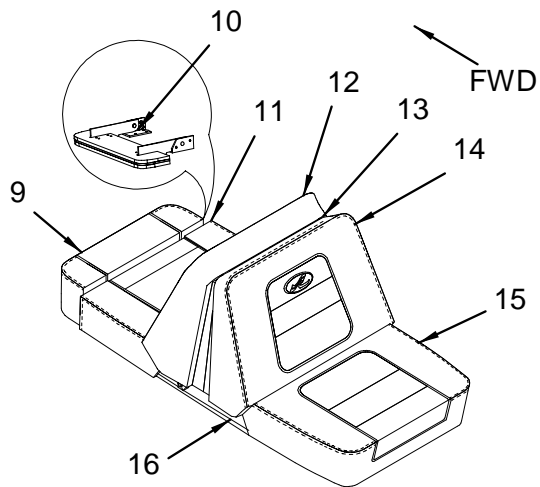

8 → BACK TO BACK SEAT (PORT)