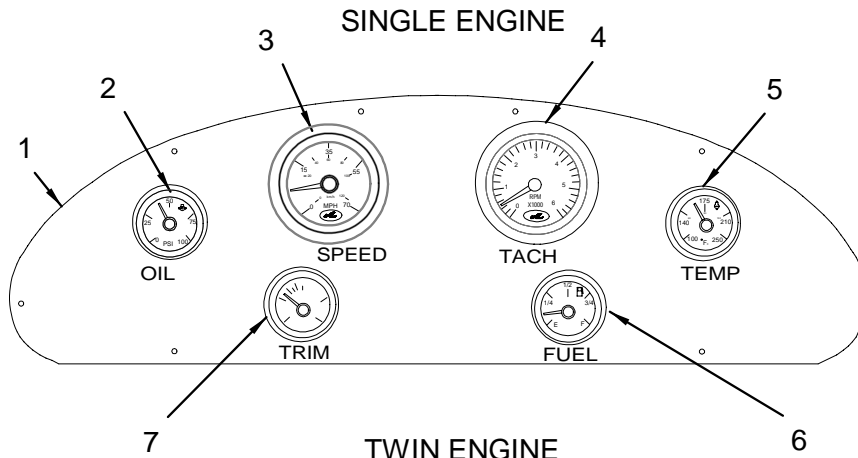

INSTRUMENT PANELS