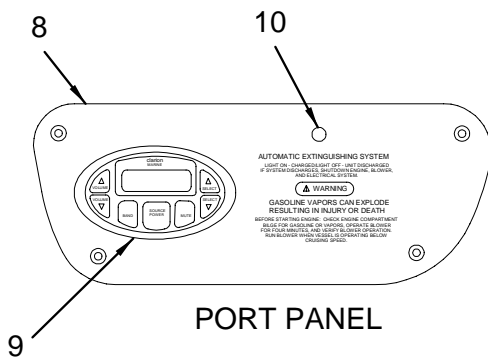

SWITCH PANEL