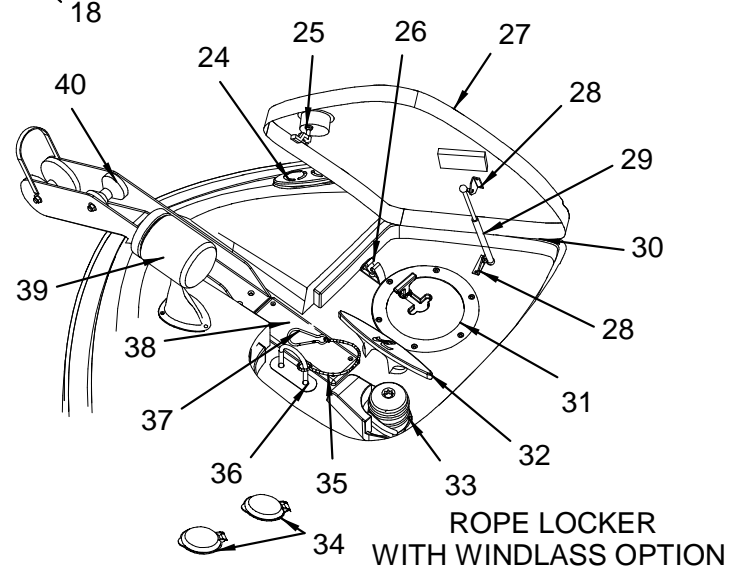

OPTIONS - PARTS LIST PAGE

T-350 MAG MPI BR 1 (T-300 PHP) STERN DRIVES.....	72
T-KAD 32P/DP (T-157PHP) VOLVO STERN DR.DSL.....	72, 73
MX 6.2L MPI BR 3 (320 PHP) MCM STERN DRIVE.....	73
496 MAG BR 3 (375 PHP) MCM STERN DRIVE.....	73
T-MX 6.2L MPI BR 1 (T-320 PHP) MCM STERN DR.....	73
496 MAG HO BR 3 (425 PHP) MCM STERN DRIVE.....	73
T-5.0L MPI BR 1 (T-260 PHP) MCM STERN DR.....	73, 74
T-VOLVO D3-160DPS (T-155 PHP) DSL STERN DR.....	74
OPTIONAL GRAPHICS.....	74
FRESH WATER COOLING-TWIN STERN DRIVES-GAS.....	74
FRESH WATER COOLING-SINGLE STERN DRIVE-GAS.....	74
SMARTCRAFT SYSTEM VIEW- TWINS ONLY.....	74
2ND STEREO REMOTE CONTROL -TRANSOM.....	74
EXTENDED SWIM PLATFORM.....	74, 75
BLUE TWO TONE.....	75
GREEN TWO TONE.....	75
TRANSOM SPEAKERS (W/PREM. COCKPIT SYS ONLY).....	75
SPOTLIGHT, 5" REMOTE CONTROLLED.....	75
PREMIUM COCKPIT SOUND SYSTEM - 12 VOLT.....	75
MACERATOR W/ SEACOCK INTERLOCK SYSTEM.....	75
TV 9" NTSC / DVD COMBO - 120V/60 - 12V.....	75
TV 9" NTSC / DVD COMBO - 12V ONLY.....	75
GRAY WATER SYSTEM.....	75
BLACK TWO TONE.....	75
TV / VCR COMBO 9" 120V/60 - 12V NTSC ONLY.....	75
TV / VCR COMBO 9" - 12 VOLT ONLY NTSC ONLY.....	75, 76
SIRIUS SATELLITE RADIO.....	76
SWISS SAV OPTION - SINGLE GAS ENGINE.....	76
SWISS SAV OPTION - TWIN GAS ENGINE.....	76
FIBERGLASS SPORT SPOILER W/ OVERHEAD LIGHTS.....	76
AIR CONDITIONING / HEATING-3/4 TON-120V/60.....	76
AIR CONDITIONING / HEATING-3/4 TON- 220V/50.....	76
CONVERTER / BATTERY CHARGER - 120V.....	76
CONVERTER / BATTERY CHARGER - 220V INTL.....	76
HOT WATER SYSTEM WITH EXCHANGER - 120V/60.....	76, 77
HOT WATER SYSTEM WITH EXCHANGER - 220V/50.....	77
HIGH PROFILE BOW RAIL.....	77
SHORE POWER W/CORD - 120V/60.....	77
SHORE POWER W/CORD - 220V/50.....	77
CD CHANGER, 6 DISC.....	77
WINDLASS - LOFRANS MARLIN - ROPE/CHAIN.....	77
WINDLASS - LOFRANS MARLIN - CHAIN.....	77
C E OPTION GROUP.....	77
2.2 TO 1 BRAVO 3 HIGH ALTITUDE GEAR RATIO.....	77
T-1.65 TO 1 BR 1 HIGH ALTITUDE GEAR RATIOS.....	77
2.43 TO 1 BRAVO 3 HIGH ALTITUDE GEAR RATIO.....	77
OWNER ORIENTATION VIDEO - PAL FORMAT.....	77
120V/60-PREFERRED OPTION GROUP-CANVAS PKG.....	78
220V/50-PREFERRED OPTION GROUP-CANVAS PKG.....	78
VHF RADIO - RAYMARINE W/ ANTENNA.....	78
CANADIAN CONFORMITY STICKER.....	78
COCKPIT REFRIGERATOR - 12V.....	78
TWO BUCKET SEATS W/ SUN PAD - (A).....	78
DBL HELM SEAT/PORT B/B/U-SHAPED AFT (B).....	78, 79
"295SS" MODEL DESIGNATORS.....	79

EXTERIOR (DECK)