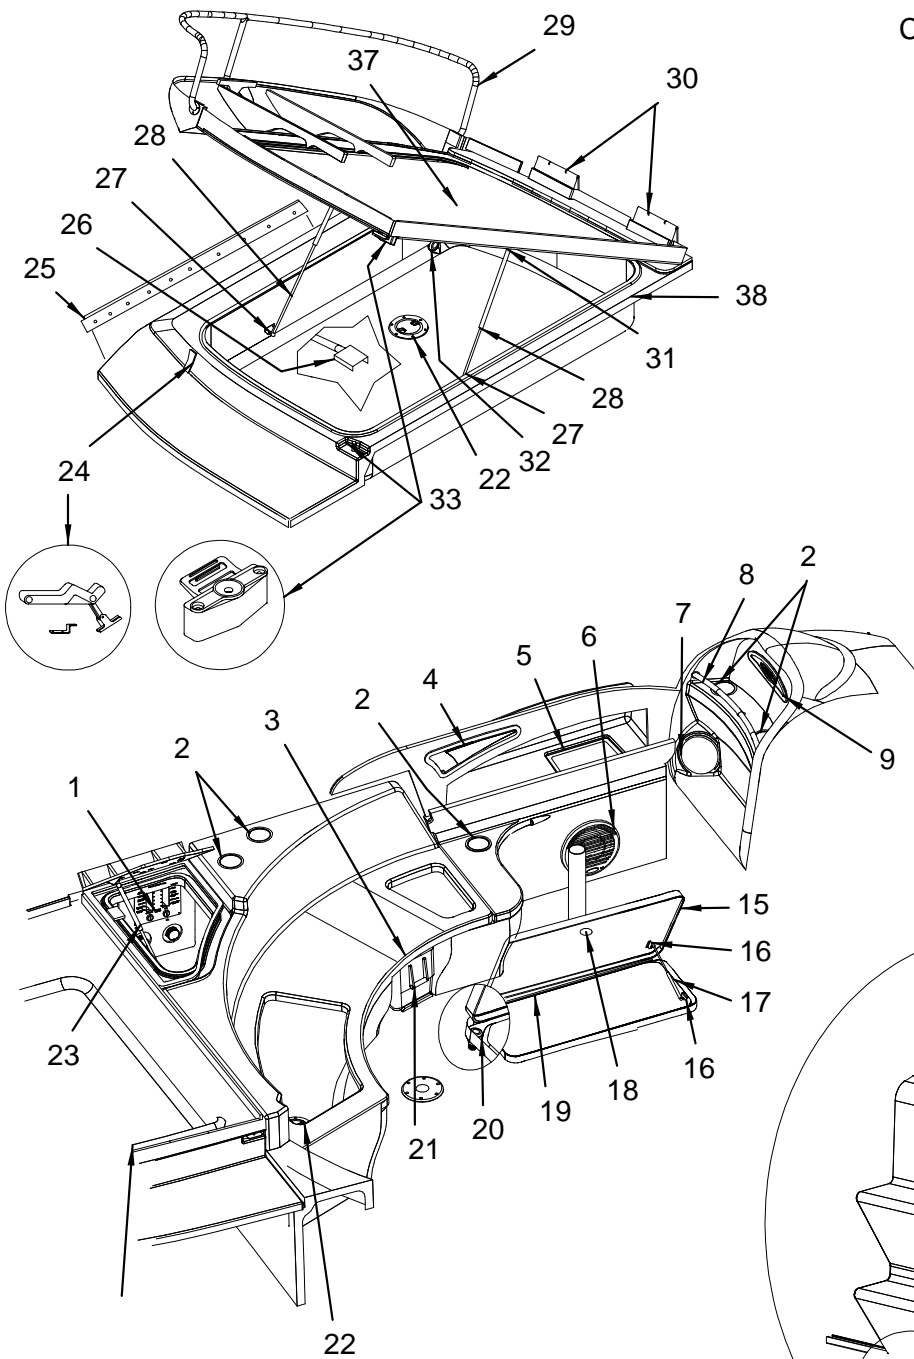

COCKPIT (PORT VIEW)

COCKPIT TABLE