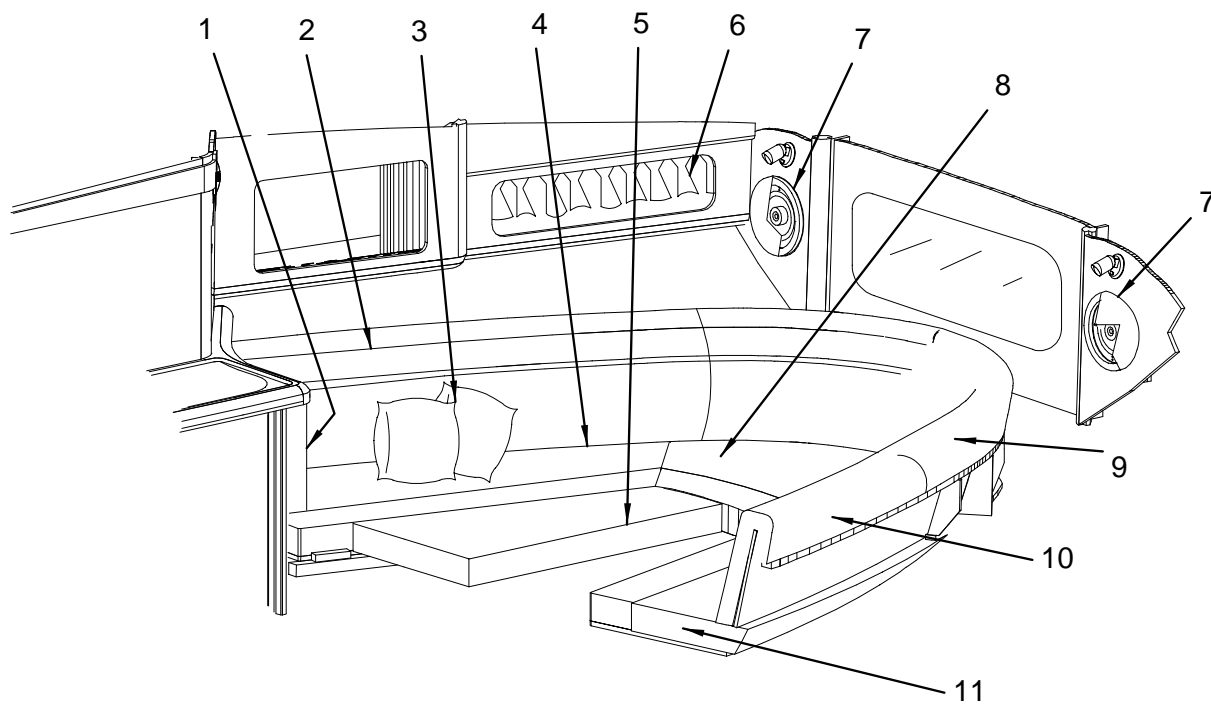

FORWARD STATEROOM (UPHOLSTERY)