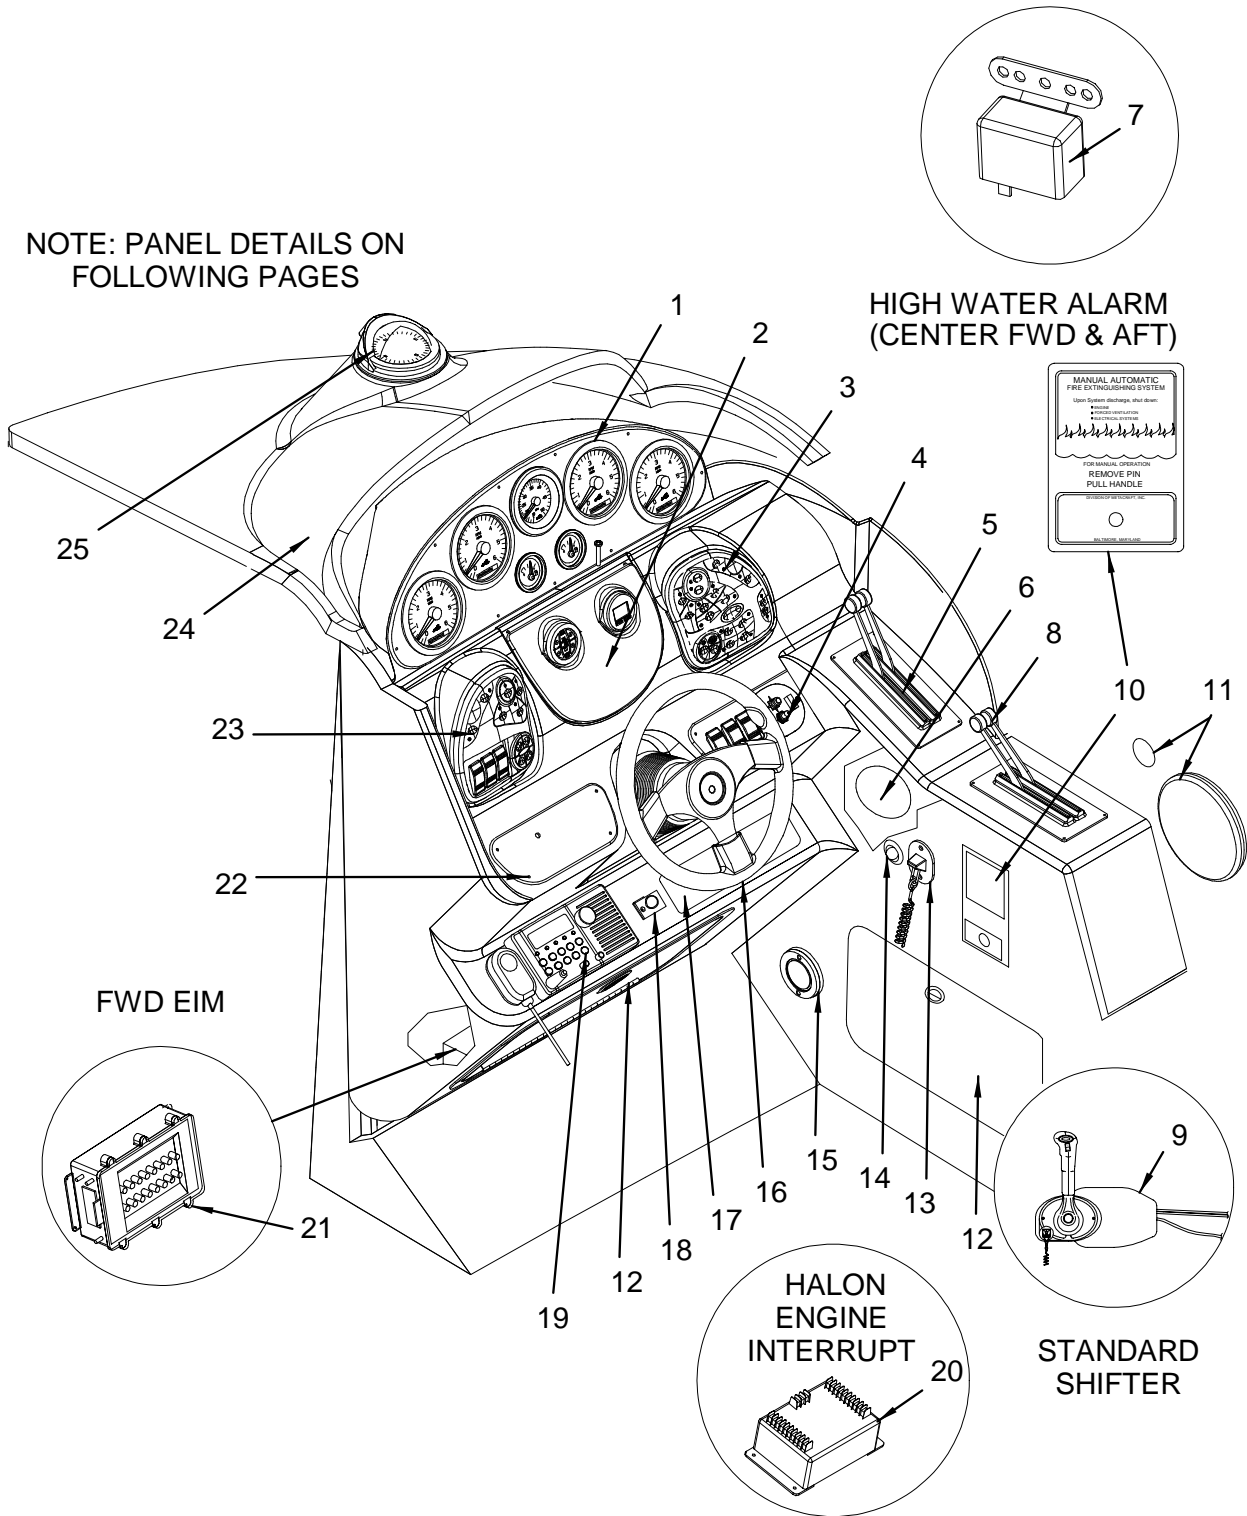

COCKPIT (HELM)

NOTE: PANEL DETAILS ON FOLLOWING PAGES