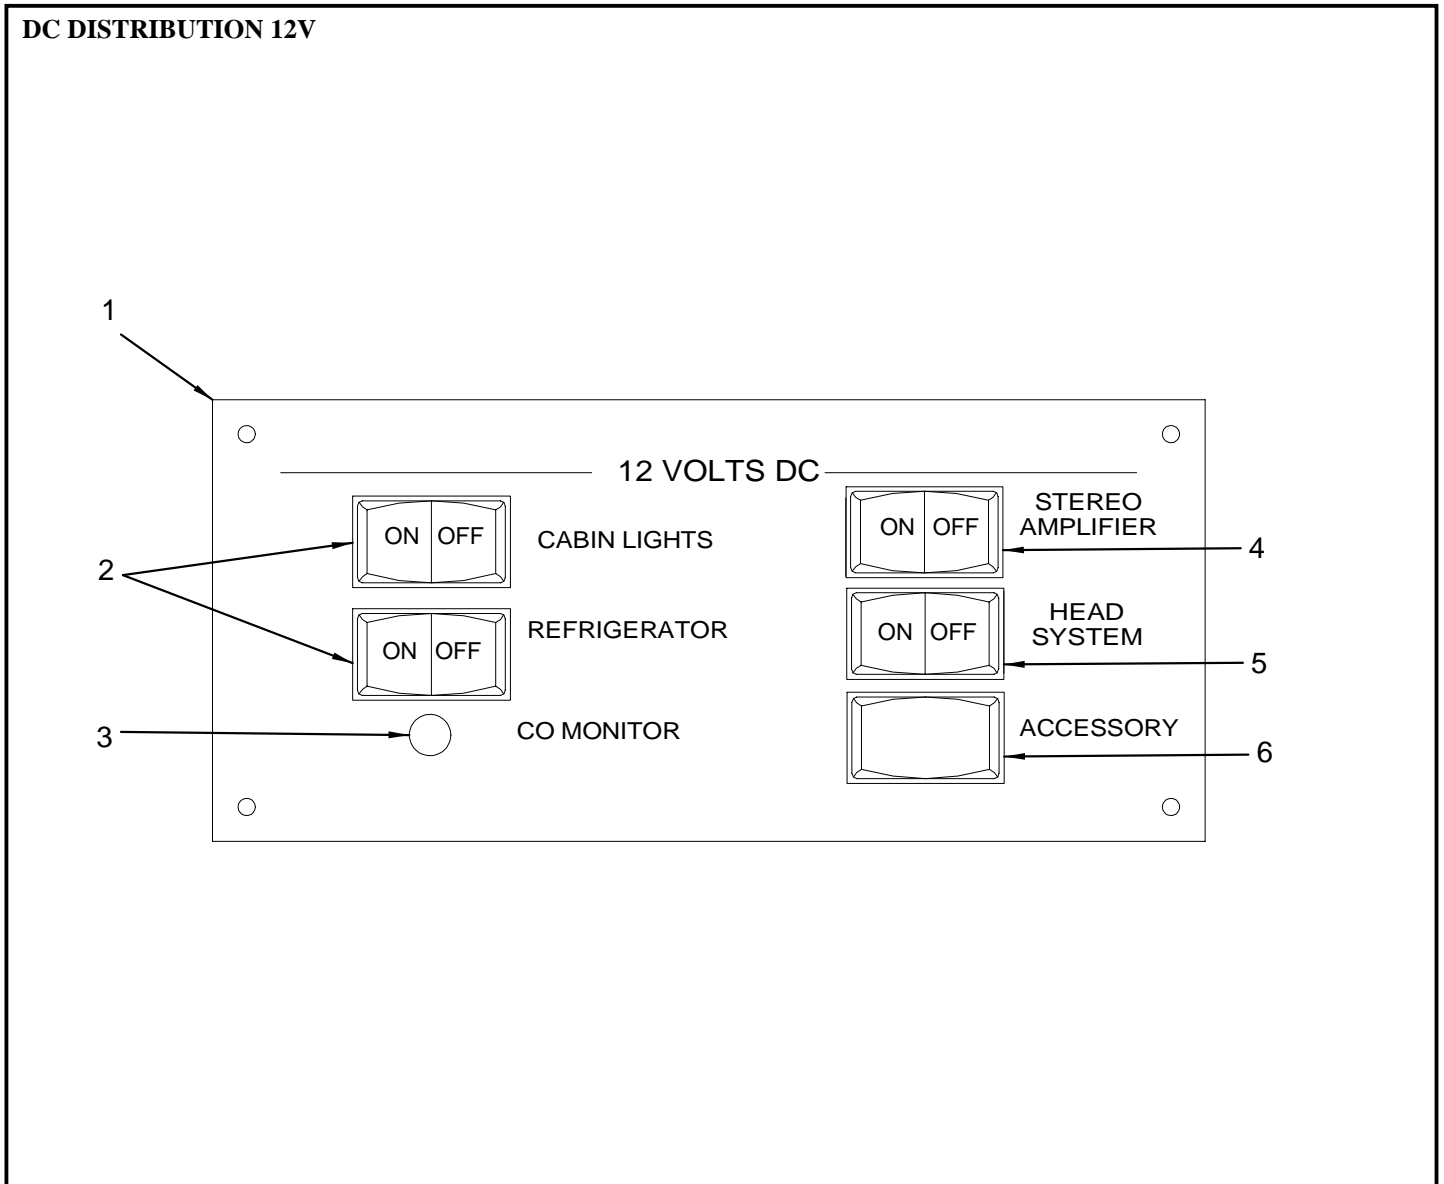

DC DISTRIBUTION 12V

- 1 1532167 PANEL, 290SS-01 MAIN DIST
- 1532175 PANEL, BLANK:290SS-01 MAIN DIST
- 2 1181684 BRKR/ROCK, SGL-POLE M-SERIES HORZ 15A RED
- 3 432955 BRKR, P/BTN-MANUAL RESET 1A ETA
- 4 1479922 BRKR/ROCK, SGL-POLE M-SERIES HORZ 25A RED
- 5 1506690 BRKR/ROCK, SGL-POLE M-SERIES HORZ 20A RED
- 6 1490200 PLUG, BRKR/ROCK M SERIES

NOT SHOWN

- 795583 BUSS BAR, SGL POST 5/16"