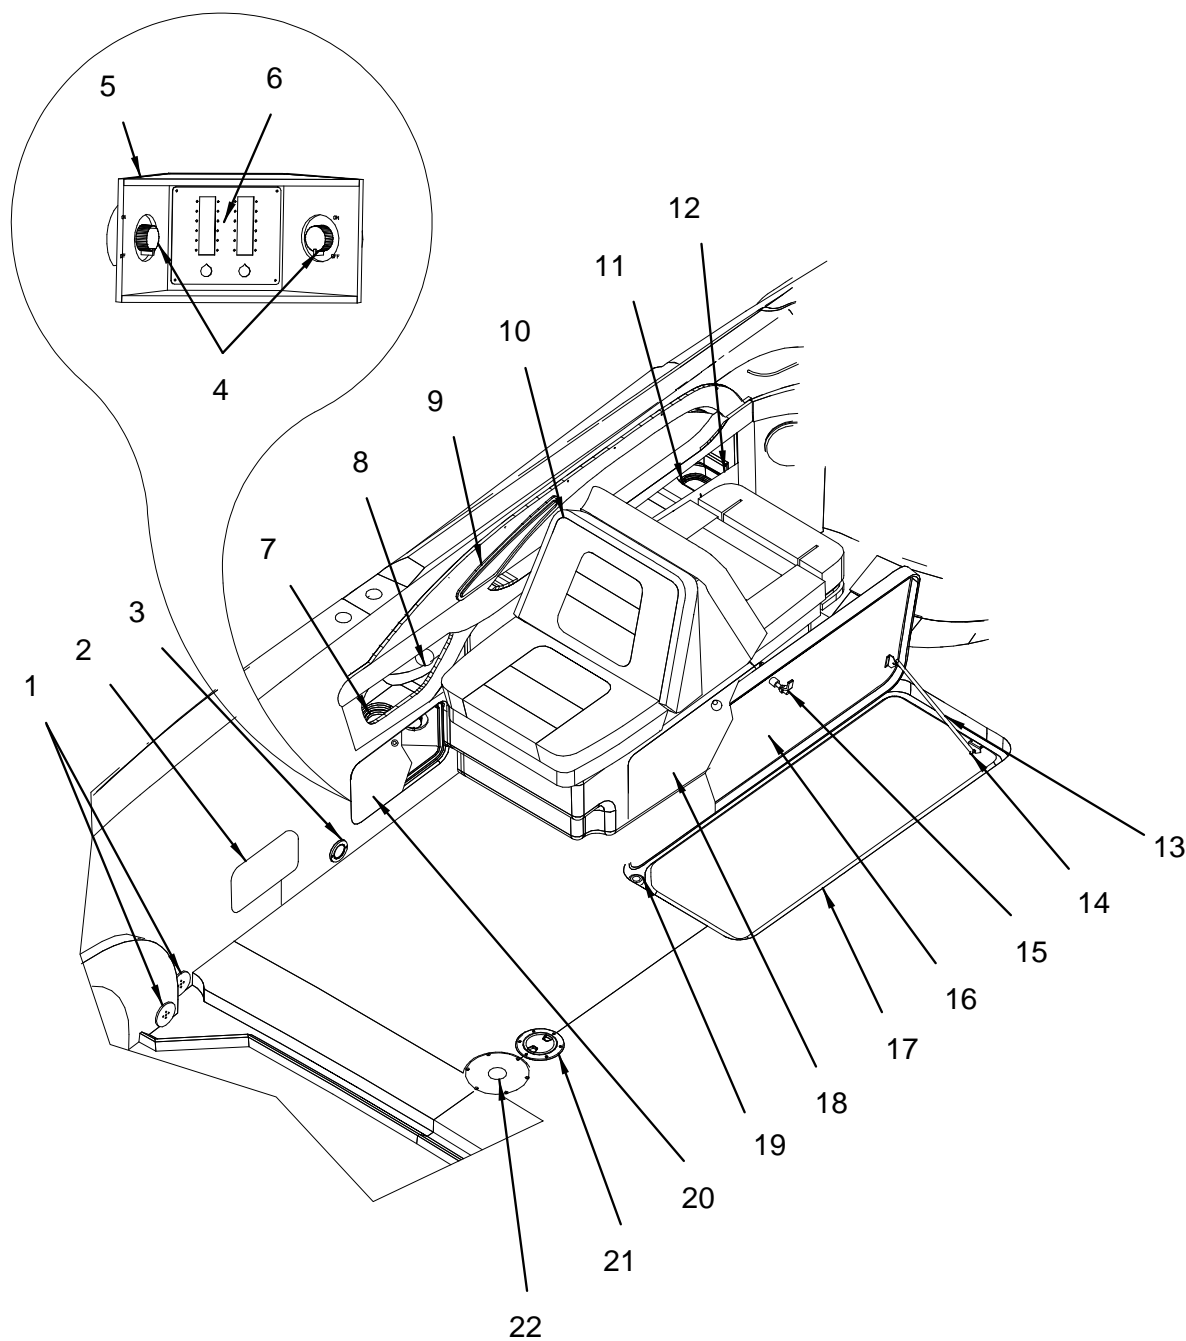

COCKPIT (PORT VIEW) PORT B/B WITH AFT U-SHAPE SEATING