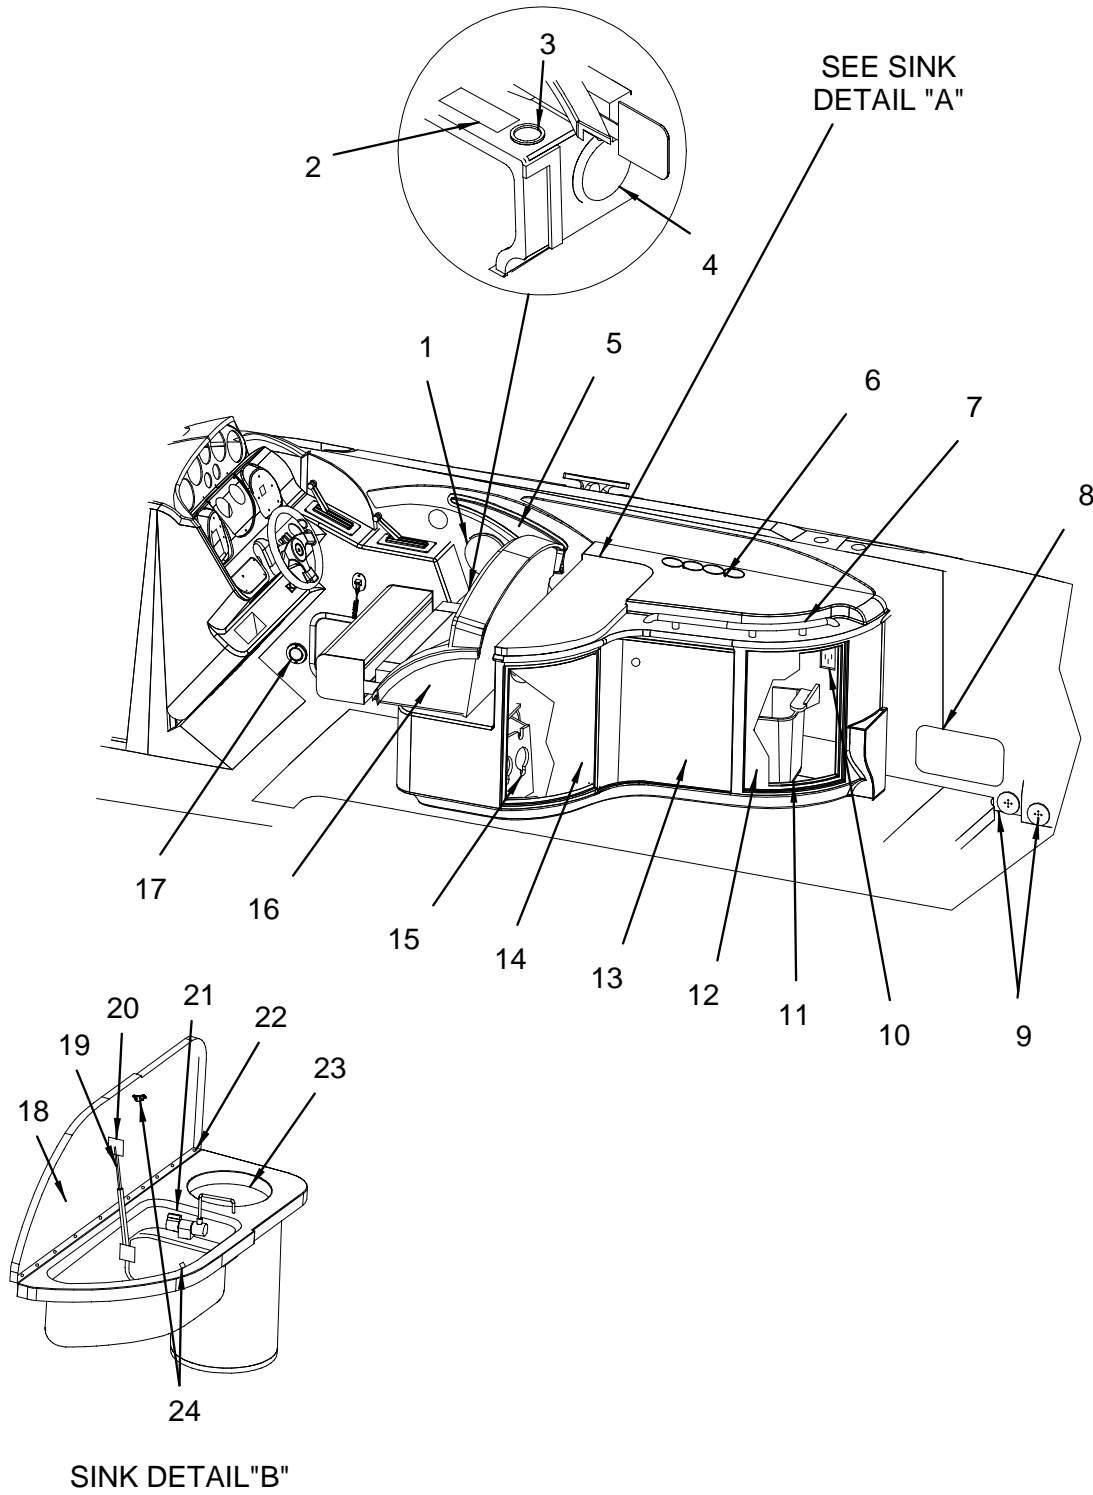

COCKPIT (STARBOARD VIEW) BUCKET W/AFT U-SHAPE OR SUNPAD