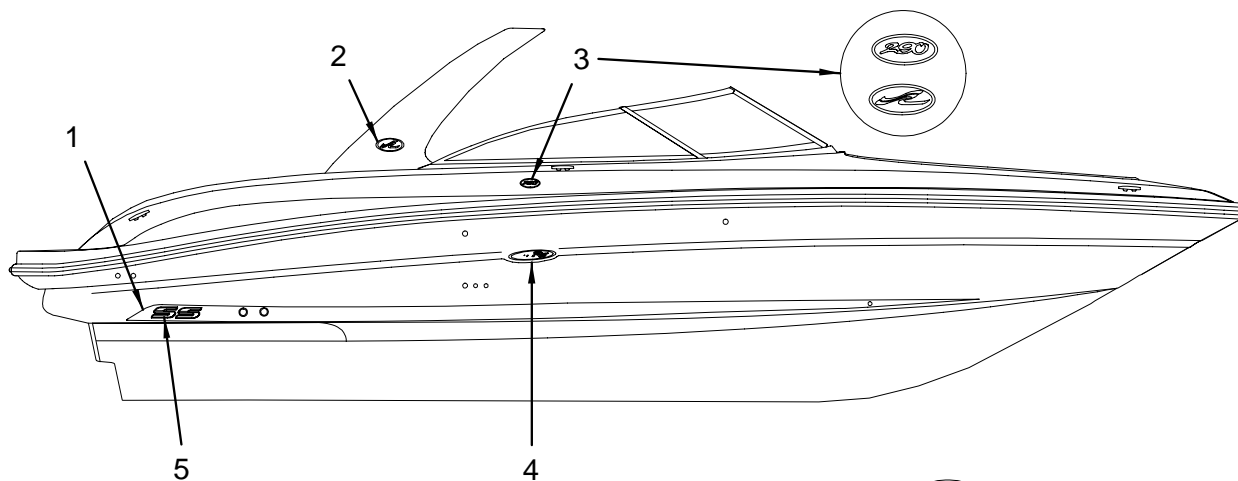

EXTERIOR GRAPHICS (TWO TONE)