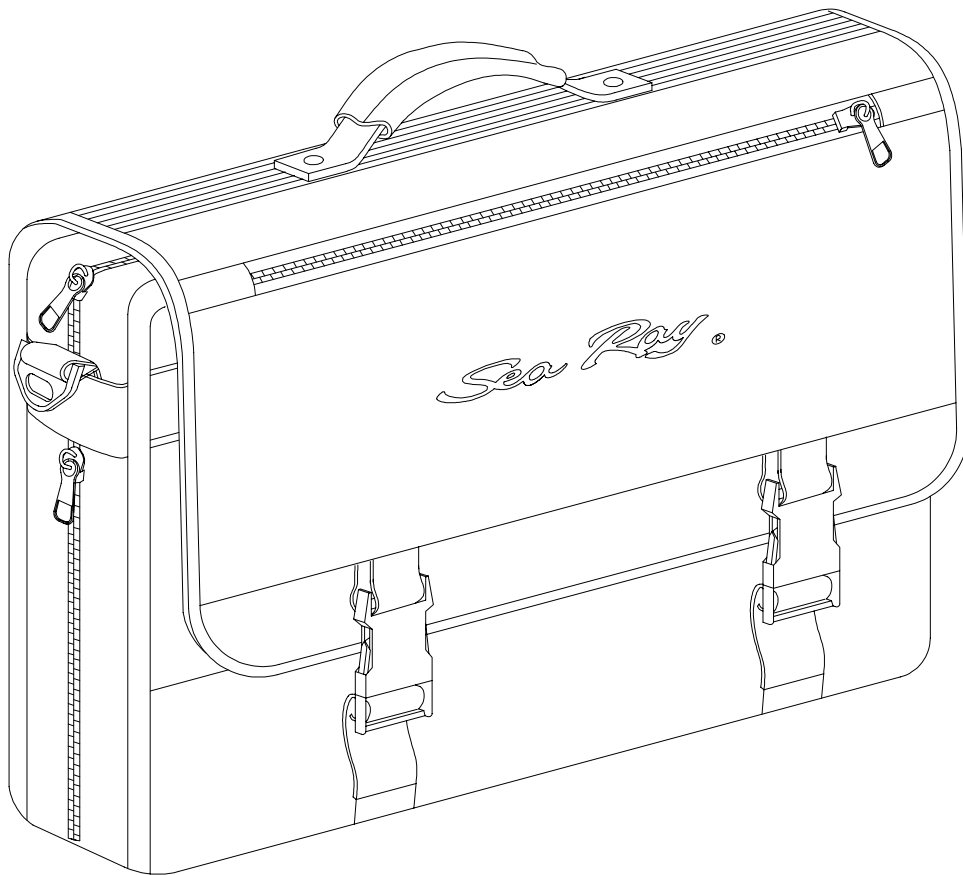

MULTI-INFO PACKET