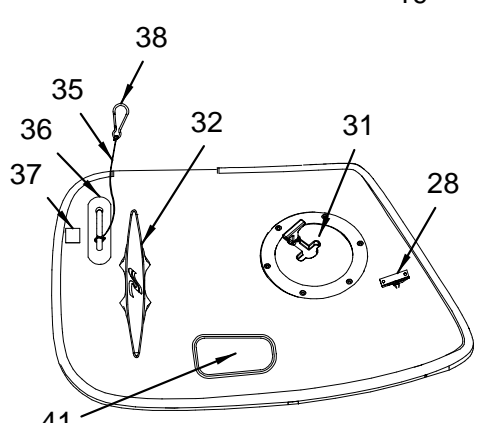

OPTIONS - PARTS LIST PAGE

T-350 MAG MPI BR 1 (T-300 PHP) STERN DRIVES.....	72
T-KAD 32P/DP (T-157PHP) VOLVO STERN DR.DSL.....	72, 73
MX 6.2L MPI BR 3 (320 PHP) MCM STERN DRIVE.....	73
496 MAG BR 3 (375 PHP) MCM STERN DRIVE.....	73
T-MX 6.2L MPI BR 1 (T-320 PHP) MCM STERN DR.....	73
496 MAG HO BR 3 (425 PHP) MCM STERN DRIVE.....	73
T-5.0L MPI BR 1 (T-260 PHP) MCM STERN DR.....	73, 74
T-VOLVO D3-160DPS (T-155 PHP) DSL STERN DR.....	74
OPTIONAL GRAPHICS.....	74
FRESH WATER COOLING-TWIN STERN DRIVES-GAS.....	74
FRESH WATER COOLING-SINGLE STERN DRIVE-GAS.....	74
SMARTCRAFT SYSTEM VIEW- TWINS ONLY.....	74
2ND STEREO REMOTE CONTROL -TRANSOM.....	74
EXTENDED SWIM PLATFORM.....	74, 75
BLUE TWO TONE.....	75
GREEN TWO TONE.....	75
TRANSOM SPEAKERS (W/PREM. COCKPIT SYS ONLY).....	75
SPOTLIGHT, 5" REMOTE CONTROLLED.....	75
PREMIUM COCKPIT SOUND SYSTEM - 12 VOLT.....	75
MACERATOR W/ SEACOCK INTERLOCK SYSTEM.....	75
TV 9" NTSC / DVD COMBO - 120V/60 - 12V.....	75
TV 9" NTSC / DVD COMBO - 12V ONLY.....	75
GRAY WATER SYSTEM.....	75
BLACK TWO TONE.....	75
TV / VCR COMBO 9" 120V/60 - 12V NTSC ONLY.....	75
TV / VCR COMBO 9" - 12 VOLT ONLY NTSC ONLY.....	75, 76
SIRIUS SATELLITE RADIO.....	76
SWISS SAV OPTION - SINGLE GAS ENGINE.....	76
SWISS SAV OPTION - TWIN GAS ENGINE.....	76
FIBERGLASS SPORT SPOILER W/ OVERHEAD LIGHTS.....	76
AIR CONDITIONING / HEATING-3/4 TON-120V/60.....	76
AIR CONDITIONING / HEATING-3/4 TON- 220V/50.....	76
CONVERTER / BATTERY CHARGER - 120V.....	76
CONVERTER / BATTERY CHARGER - 220V INTL.....	76
HOT WATER SYSTEM WITH EXCHANGER - 120V/60.....	76, 77
HOT WATER SYSTEM WITH EXCHANGER - 220V/50.....	77
HIGH PROFILE BOW RAIL.....	77
SHORE POWER W/CORD - 120V/60.....	77
SHORE POWER W/CORD - 220V/50.....	77
CD CHANGER, 6 DISC.....	77
WINDLASS - LOFRANS MARLIN - ROPE/CHAIN.....	77
WINDLASS - LOFRANS MARLIN - CHAIN.....	77
C E OPTION GROUP.....	77
2.2 TO 1 BRAVO 3 HIGH ALTITUDE GEAR RATIO.....	77
T-1.65 TO 1 BR 1 HIGH ALTITUDE GEAR RATIOS.....	77
2.43 TO 1 BRAVO 3 HIGH ALTITUDE GEAR RATIO.....	77
OWNER ORIENTATION VIDEO - PAL FORMAT.....	77
120V/60-PREFERRED OPTION GROUP-CANVAS PKG.....	78
220V/50-PREFERRED OPTION GROUP-CANVAS PKG.....	78
VHF RADIO - RAYMARINE W/ ANTENNA.....	78
CANADIAN CONFORMITY STICKER.....	78
COCKPIT REFRIGERATOR - 12V.....	78
TWO BUCKET SEATS W/ SUN PAD - (A).....	78
DBL HELM SEAT/PORT B/B/U-SHAPED AFT (B).....	78, 79
"295SS" MODEL DESIGNATORS.....	79

EXTERIOR (DECK)