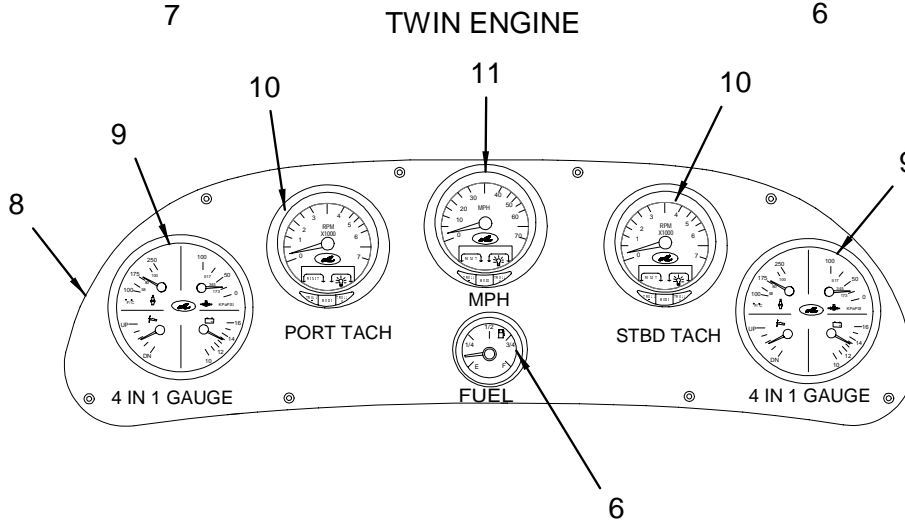

INSTRUMENT PANELS