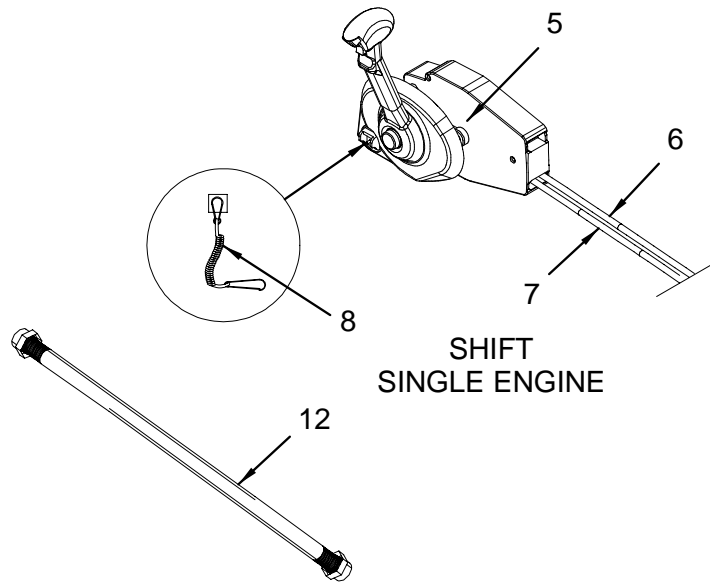

STEERING SYSTEM

INTELLIWHEEL W/STEREO
CONTROL OPTIONS

THROTTLE/SHIFT
FOR TWIN ENGINE
OPTION

SHIFT
SINGLE ENGINE

STEERING SYSTEM

NOT SHOWN

1782631 HARNESS, MERC TRIM PUMP ADAPTER

- 1 1773978 STEERING WHEEL, SPCR INTELIWHEEL VNGR BRL/BLK
(HULL # 1212 - UP) (INCLUDES STEREO CONTROL OPTIONS)
- 1773983 STEERING, BEZEL INTELIWHEEL VNGR BRL/BLK
(HULL # 1212 - UP) (INCLUDES STEREO CONTROL OPTIONS)
- 1773984 STEERING, CLOCKSPPRING INTELIWHL ASSY PLAS BLK
(HULL # 1212 - UP)
- 1774822 HARNESS, INTELIWHEEL S-CRFT CAN INTERFACE 6'
(HULL # 1212 - UP)
- 1786903 EMBLEM, S/R WAVE OVAL CHR W/BZL(INTELIWHEEL)
(HULL # 1212 - UP)
- 1526292 STEERING WHEEL, 14.25" SPCRUIS MAHOG W/BLK
(HULL # 1201 - 1211)
- 1747682 EMBLEM, S/R EMB SCRIPT WHEEL CHR-BEZEL 1.75"
(HULL # 1201 - 1211)
- 1683795 STEERING WHEEL, RING FOR 1526292/1738115
(HULL # 1201 - 1211)
- 1684024 PAD, STEER WHL CTR
(HULL # 1201 - 1211)
- 2 1777615 STEERING, PERFORMANCE TILT MECHANISM INTLLWHL
(HULL # 1212 - UP)
- 662510 STEERING, PERFORMANCE TILT MECHANISM
(HULL # 1201 - 1211)
- 958439 STEERING, BELLOWS TILT STEERING BLK
(HULL # 1201 - 1211)
- 126987 STEERING, MOUNT 90 DEG BEZEL ONLY
(HULL # 1201 - 1211)
- 3 1092246 STEERING, TILT HELM BACK-MNT
- 4 1091891 STEERING, BACK MNT RACK/CABLE 21.0' ASSY
- 5 1754392 CONTROL, SIDE MNT LOCKBAR 3000 GEN II I/O
(HULL #1275 - UP)
- 1754390 CONTROL, SIDE MNT PISTOL GRIP 4000 GEN II I/O
(HULL #1201 - #1274)
- 778928 LANYARD, COILED STOP SWITCH
- 6 1757759 CABLE, CONTROL MERC GEN II STD 16 LAY 21'BULK
(SHIFT)
- 7 1757765 CABLE, CONTROL MERC GEN II STD 16 LAY 24'BULK
(THROTTLE)
- 8 188052 SWITCH, EMERG CUT-OFF W/LNYRD TWIN ENG I/O
(TWIN ENGINE)
- 9 1559004 CONTROL, TWIN FWD THRT CONT BLK
(TWIN ENGINE)
- 10 1510882 CONTROL, TWIN FWD SHIFT CONT NO TRIM BLK
(TWIN ENGINE)
- 11 1335827 CABLE, CONTROL TELEFLEX TFXXTREME 24'
(TWIN ENGINE)
- 1534429 CABLE, CONTROL TELEFLEX TFXXTREME 20' W/CLIPS
(TWIN 350 MAG, TWIN MX 6.2L, TWIN 5.0L ENG. OPTIONS)
- 1534437 CABLE, CONTROL TELEFLEX TFXXTREME 24' W/CLIPS
(TWIN 350 MAG, TWIN MX 6.2L, TWIN 5.0L ENG. OPTIONS)
- 1534445 CABLE, CONTROL TELEFLEX TFXXTREME 21' W/CLIPS
(TWIN 350 MAG, TWIN MX 6.2L, TWIN 5.0L ENG. OPTIONS)
- 12 142083 TIE BAR, MERC V-8 TYPE 30"-46"
(TWIN ENGINE)
- 1691302 TIE BAR, VOLVO T-KAD 32P/DP
(T-KAD 32P/DP (T-157PHP) VOLVO S/D DSLS)
- 13 1096833 PROP, 14.5"X 17" VENGEANCE LH
(T-5.0L MPI BR 1 (T-260 PHP) MCM S/D)
- 654319 PROP, 14.5"X 17" VENGEANCE RH
(T-5.0L MPI BR 1 (T-260 PHP) MCM S/D)
- 393983 PROP, 14.75"X 21" SS MIRAGE LH
(T-MX 6.2 MPI BR 1(T-320 PHP)MCM S/D)
(T-350 MAG MPI BR 1(T-300 PHP)S/D OPT)
- 127399 PROP, 14.75"X 21" SS MIRAGE PLUS RH
(T-MX 6.2 MPI BR 1(T-320 PHP)MCM S/D)
(T-350 MAG MPI BR 1(T-300 PHP)S/D)
- 1717274 PROP, DUAL VOLVO SS (F-6)
(T-157PHP OR T-163HP VOLVO S/D DSLS)
- 14 708172 PROP, 15.75"X 22" SS BR3 LH
(MX 6.2L MPI BR 3 (320 PHP) MCM STERN DRIVE)
- 708214 PROP, 15.25"X 26" SS BR3 LH
(496 MAG BR 3(375 PHP) MCM)
(496 MAG HO BR 3(425 PHP)MCM)
- 708180 PROP, 14.25"X 22" SS BR3 RH
(MX 6.2L MPI BR 3 (320 PHP) MCM STERN DRIVE)
- 708222 PROP, 14"X 26" SS BR3 RH
(496 MAG BR 3(375 PHP) MCM)
(496 MAG HO BR 3(425 PHP)MCM)
- 15 298737 TRIM TAB, ASSY 12X12 SGL ACT PARA
- 133876 TRIM TAB, HYD CYLINDER ONLY
WHEN ORDERING SPECIFY FOR MRP#298737
- 507806 TRIM TAB, PLATE ASSY 12X12 PARA PORT
WHEN ORDERING SPECIFY FOR MRP#298737
- 507814 TRIM TAB, PLATE ASSY 12X12 PARA STBD
WHEN ORDERING SPECIFY FOR MRP#298737
- 16 268508 TRIM TAB, HYD PUMP KIT W/3"NIPPLE