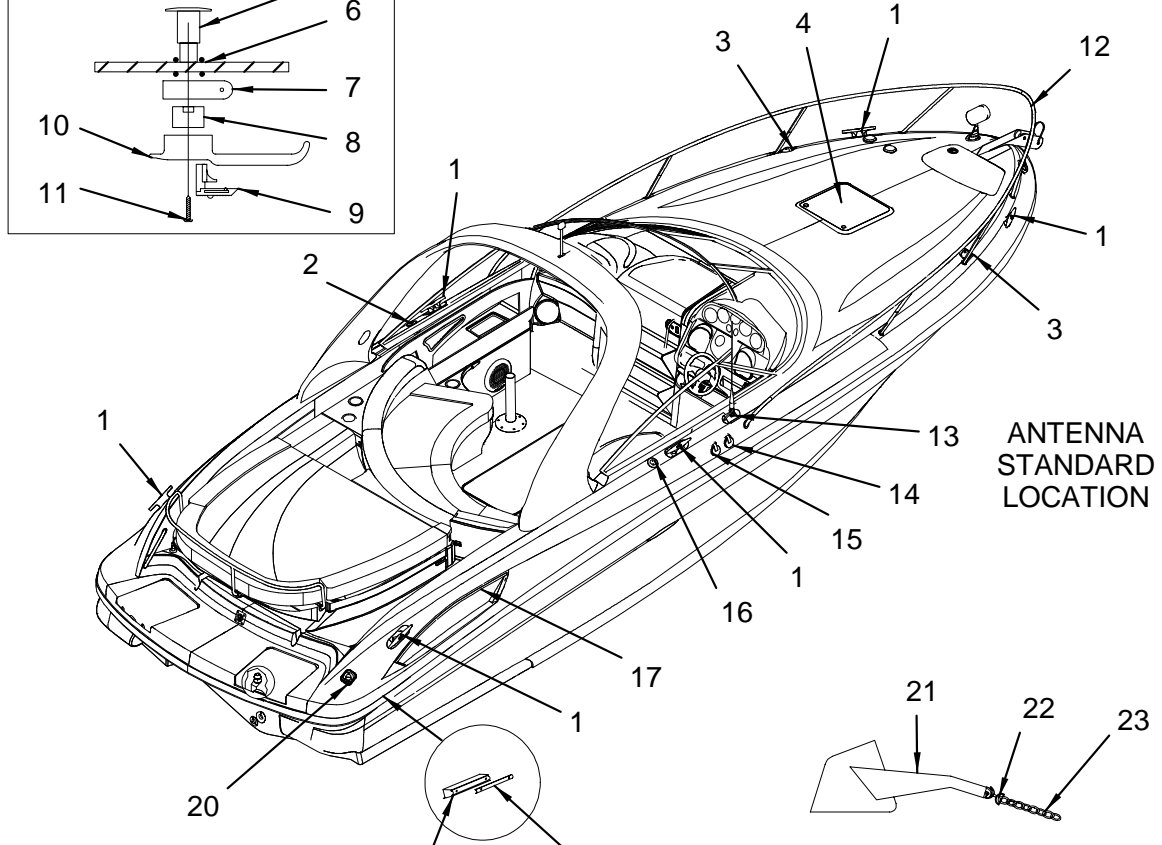

OPTIONS - PARTS LIST PAGE

T-350 MAG MPI BR 1 (T-300 PHP) STERN DRIVES.....	72
T-KAD 32P/DP (T-157PHP) VOLVO STERN DR.DSL.....	72, 73
MX 6.2L MPI BR 3 (320 PHP) MCM STERN DRIVE.....	73
496 MAG BR 3 (375 PHP) MCM STERN DRIVE.....	73
T-MX 6.2L MPI BR 1 (T-320 PHP) MCM STERN DR.....	73
496 MAG HO BR 3 (425 PHP) MCM STERN DRIVE.....	73
T-5.0L MPI BR 1 (T-260 PHP) MCM STERN DR.....	73, 74
T-VOLVO D3-160DPS (T-155 PHP) DSL STERN DR.....	74
OPTIONAL GRAPHICS.....	74
FRESH WATER COOLING-TWIN STERN DRIVES-GAS.....	74
FRESH WATER COOLING-SINGLE STERN DRIVE-GAS.....	74
SMARTCRAFT SYSTEM VIEW- TWINS ONLY.....	74
2ND STEREO REMOTE CONTROL -TRANSOM.....	74
EXTENDED SWIM PLATFORM.....	74, 75
BLUE TWO TONE.....	75
GREEN TWO TONE.....	75
TRANSOM SPEAKERS (W/PREM. COCKPIT SYS ONLY).....	75
SPOTLIGHT, 5" REMOTE CONTROLLED.....	75
PREMIUM COCKPIT SOUND SYSTEM - 12 VOLT.....	75
MACERATOR W/ SEACOCK INTERLOCK SYSTEM.....	75
TV 9" NTSC / DVD COMBO - 120V/60 - 12V.....	75
TV 9" NTSC / DVD COMBO - 12V ONLY.....	75
GRAY WATER SYSTEM.....	75
BLACK TWO TONE.....	75
TV / VCR COMBO 9" 120V/60 - 12V NTSC ONLY.....	75
TV / VCR COMBO 9" - 12 VOLT ONLY NTSC ONLY.....	75, 76
SIRIUS SATELLITE RADIO.....	76
SWISS SAV OPTION - SINGLE GAS ENGINE.....	76
SWISS SAV OPTION - TWIN GAS ENGINE.....	76
FIBERGLASS SPORT SPOILER W/ OVERHEAD LIGHTS.....	76
AIR CONDITIONING / HEATING-3/4 TON-120V/60.....	76
AIR CONDITIONING / HEATING-3/4 TON- 220V/50.....	76
CONVERTER / BATTERY CHARGER - 120V.....	76
CONVERTER / BATTERY CHARGER - 220V INTL.....	76
HOT WATER SYSTEM WITH EXCHANGER - 120V/60.....	76, 77
HOT WATER SYSTEM WITH EXCHANGER - 220V/50.....	77
HIGH PROFILE BOW RAIL.....	77
SHORE POWER W/CORD - 120V/60.....	77
SHORE POWER W/CORD - 220V/50.....	77
CD CHANGER, 6 DISC.....	77
WINDLASS - LOFRANS MARLIN - ROPE/CHAIN.....	77
WINDLASS - LOFRANS MARLIN - CHAIN.....	77
C E OPTION GROUP.....	77
2.2 TO 1 BRAVO 3 HIGH ALTITUDE GEAR RATIO.....	77
T-1.65 TO 1 BR 1 HIGH ALTITUDE GEAR RATIOS.....	77
2.43 TO 1 BRAVO 3 HIGH ALTITUDE GEAR RATIO.....	77
OWNER ORIENTATION VIDEO - PAL FORMAT.....	77
120V/60-PREFERRED OPTION GROUP-CANVAS PKG.....	78
220V/50-PREFERRED OPTION GROUP-CANVAS PKG.....	78
VHF RADIO - RAYMARINE W/ ANTENNA.....	78
CANADIAN CONFORMITY STICKER.....	78
COCKPIT REFRIGERATOR - 12V.....	78
TWO BUCKET SEATS W/ SUN PAD - (A).....	78
DBL HELM SEAT/PORT B/B/U-SHAPED AFT (B).....	78, 79
"295SS" MODEL DESIGNATORS.....	79

EXTERIOR (DECK)