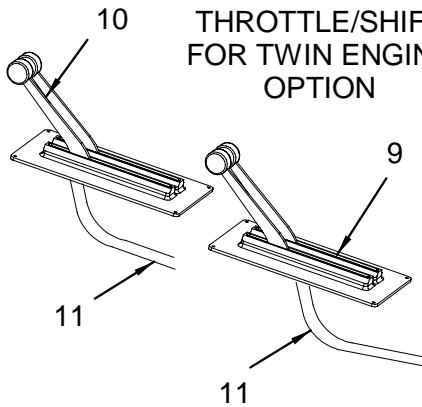

THROTTLE/SHIFT
FOR TWIN ENGINE
OPTION