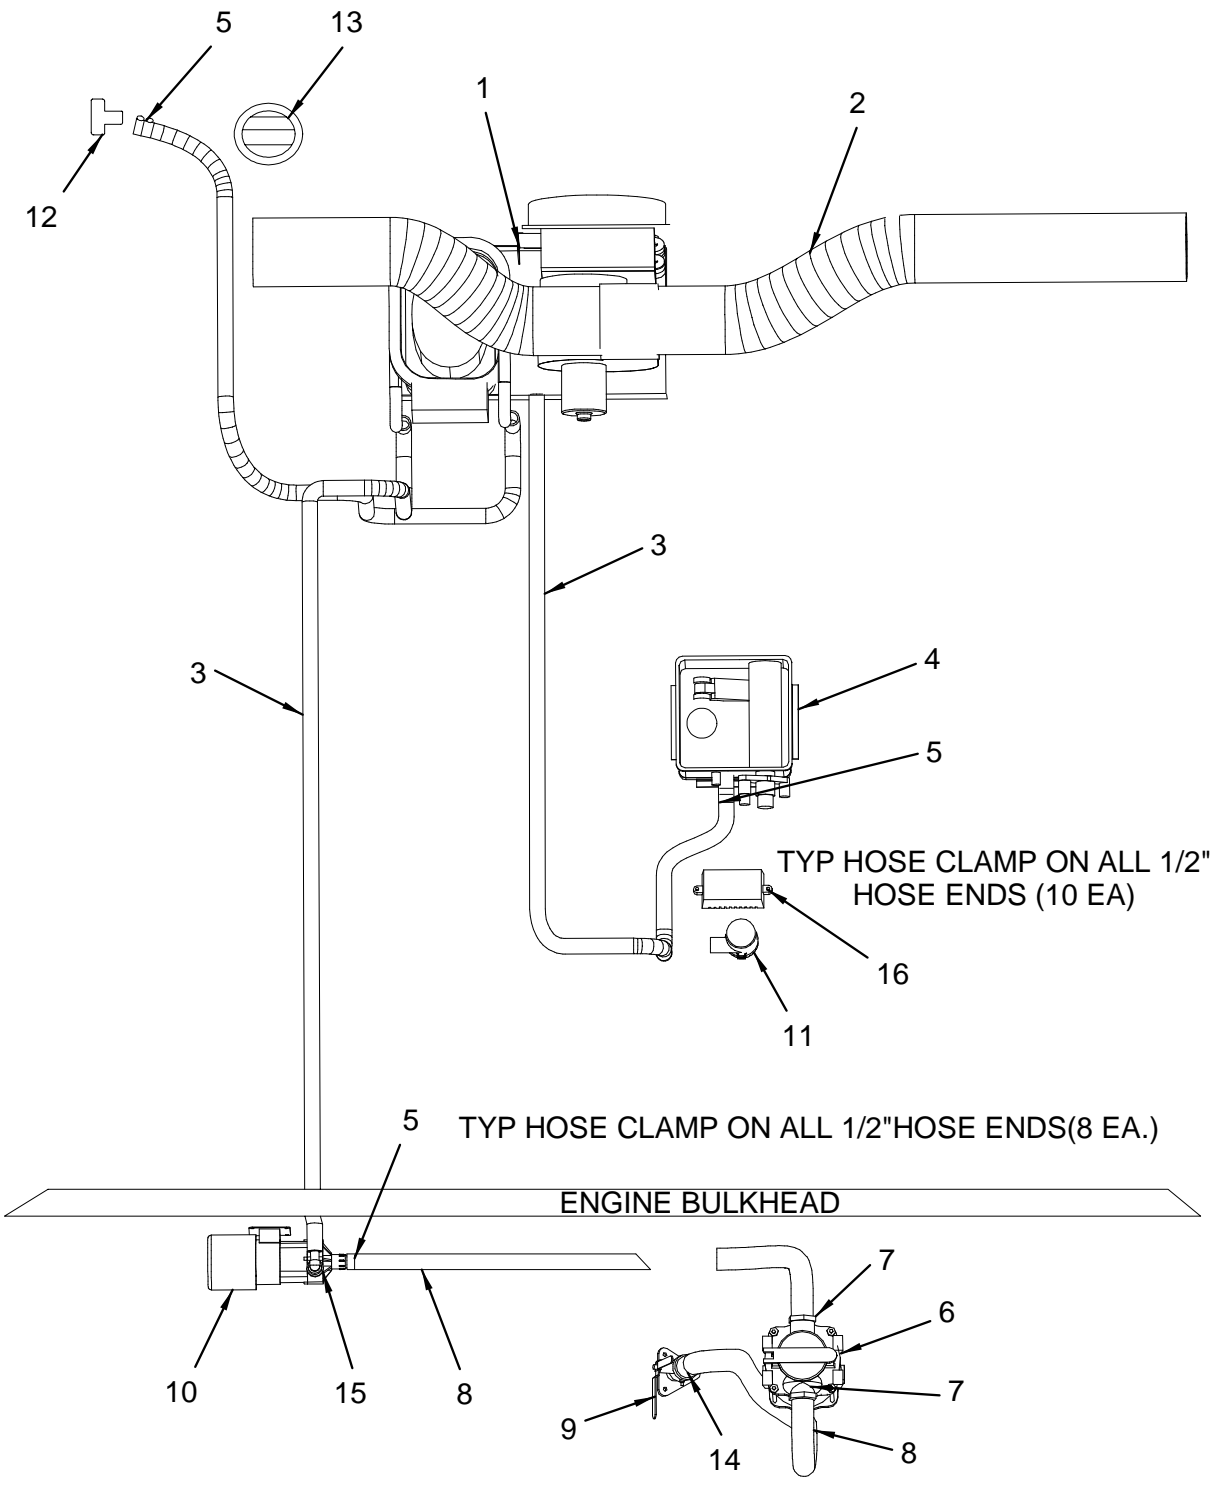

AIR CONDITIONING SYSTEM

AIR CONDITIONING SYSTEM

1	1759849	A/C COMP, COMPACT 7K SMXII 115V 60HZ R22
	1769421	A/C COMP, COMPACT 7K SMXII 220V 50HZ GG (AIR CONDITIONING/HEATING-3/4 TON- 220V/50)
	1604263	A/C COMP, CABLE INTERCONNECT 15'
	1604271	A/C COMP, DISPLAY ECU BLK W/3/4" DOOR
	1055821	A/C COMP, FACE PLATE FOR CONTROL BLK
2	639856	HOSE, AC/DUCT INSULATED 4" X 10'
3	1058957	HOSE, WATER A/C WHT 5/8"
4	1683218	SHOWER, SUMP ASSY 12V W/800 PUMP/CHCK VLV MOD
5	256677	CLAMP, HOSE #12 1/2"-1.25" SS .505
6	1791584	STRAINER, BRZ WATER INTAKE 3/4" W/NYLON STRAP
	1684388	CAP, PROTECT CLAMP RBR .045"X.465-1/2"BLK
7	531426	ADAPTER, BRZ 3/4"MPT X 3/4"BARB
8	123810	HOSE, GEN PURPOSE 3/4"
9	531574	PICK-UP, BRZ WATER INTAKE 3/4"
	518431	SEACOCK, BRZ 3/4" W/O TAILPIECE
10	956128	A/C COMP, PUMP SEAWATER 115V
	956169	A/C COMP, PUMP SEAWATER 230V (AIR CONDITIONING/HEATING-3/4 TON- 220V/50 OPTION)
11	801373	PUMP, BILGE V1250 12VDC W/CONN
12	182964	THRU-HULL, PLAS 3/4" WHT
13	1581966	A/C COMP, GRILL 4" RND W/O DA BLK
14	567925	TAILPIECE, MARELON 3/4"MPT X 3/4"BARB
	123810	HOSE, GEN PURPOSE 3/4"
	531426	ADAPTER, BRZ 3/4"MPT X 3/4"BARB
15	169193	ELBOW, BRZ 90DEG 3/4"MPT X 3/4"BARB
16	1193671	SWITCH, FLOAT RULE W/CVR

HOSES

	720169	HOSE, AC/DUCT 3"
	720177	HOSE, AC/DUCT 4"
	720185	HOSE, AC/DUCT 5"
	1501782	HOSE, CONDUIT/SPLIT 1/2" FLAME RETARDANT
	1501824	HOSE, CONDUIT/SPLIT 3/4" FLAME RETARDANT
	1501840	HOSE, CONDUIT/SPLIT 1" FLAME RETARDANT
	124024	HOSE, VENT/BLOWER 3" EX HVY DTY

LABELS

	1743616	LABEL, UNPLUG SHORE POWER WARNING
	1751884	LABEL, 1/2"X 1.5" A/C CONDENSATE

NOT SHOWN

	1768815	A/C COMP, PLENUM ASSY SP RA-SXF 2-PC RAILS
	1778929	THRU-HULL, SS 3/4"BARB SHORT W/RBR GASKET
	1577790	A/C COMP, ADAPTER 5" IN X 4"X 4" OUT
	948281	A/C COMP, GRILL 4" RND N/DMPR CLW
	948273	A/C COMP, HOSE FITTINGS FOR PMP500
	144899	BOX, PVC SWITCH BOX
	331991	BRKR/ROCK, SGL-POLE AC/DC HORZ 20A WHT
	123612	CLAMP, LOOM VINYL DIP 11/16"
	123604	CLAMP, LOOM VINYL DIP 2.5"
	144907	COVER PLATE, SWITCH BOX BLUE PVC
	124487	THRU-HULL, PLAS 5/8" WHT
	156885	CONN, NON-MET BOAT CABLE 0.30 TO 0.60 DIA
	157008	SEALANT, SILICONE CLEAR RTV 10.3OZ
	203620	LEAD, INGOT 25LB
	958140	A/C COMP, HOSE RING 4" OBLONG