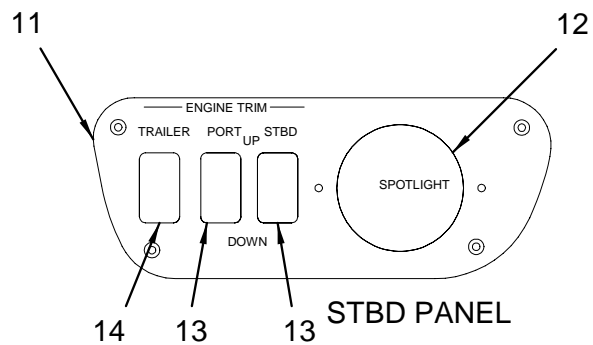

SWITCH PANEL