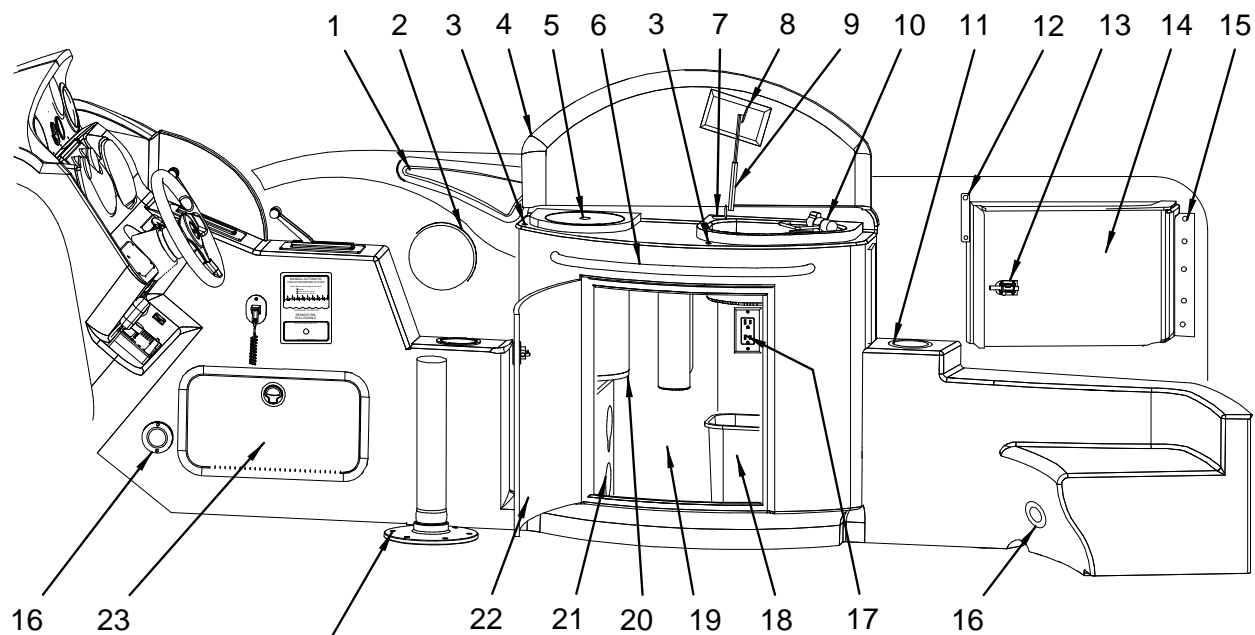

COCKPIT (STARBOARD VIEW)

SEE UPHOLSTERY PAGE
FOR HELM SEAT DETAILS

COCKPIT (STARBOARD VIEW)

1	1658681	INSERT, VIN BURL 290SS-02 CKPT S/PNL STB
2	1690557	SPEAKER, COAXIAL 6.5" N/CVR
	1690558	GRILL, SPEAKER 6.5" ACOM WHT
3	663708	BUMPER, CLEAR .020" THICK
	334672	BUMPER, RECESSED WHT ROUND
4	1786055	290SS 05, LID, ENT CNTR CKPT FBRGLS
5	1531326	LID, HDPE ROUND COOLER WHT
	844746	HINGE, SS CONT 1.5"X 32" W/1/8"PIN
6	1535228	RAIL, 290SS-01 ENTERTAINMENT
7	732792	BRACKET, SS GAS CYL 90DEG 2.062" W/STUD
8	634550	BRACKET, SS GAS CYL 90DEG L-BRKT W/BALL LONG
9	1777168	CYLINDER, GAS 10PSI 10"EXT X 7"COMP
10	942888	FAUCET, CKPT CERAMIC TAP SWIVEL/FOLD SPOUT
11	1779920	HOLDER, DRINK SS 4"X 3" MUG SZ W/RBR INSRT/ADH
12	1786061	290SS 05, STRAP, TRNSM DOOR
	154369	SNAP STUD, W/#8 X 3/8" PH SS
	723767	SNAP CAP, PRESS-ON CVR #2 PHILLIP WHT
13	156240	BOLT, BARREL CHR 3" BOLT 3 7/16" LOA
	190579	BUSHING, NYLON 0.76" OD X 3/8" SHAFT
14	1786062	290SS 05, DOOR, TRNSM FBRGLS
	1380955	SHIM, HDPE 310DA-00 TRANSOM DOOR ARW (TWO BUCKET SEATS W/ SUN PAD)
15	1539907	HINGE, SS CONT 4"X 12" W/1/4" PIN (TWO BUCKET SEATS W/ SUN PAD)
16	137380	LIGHT, NAV STERN FLUSH MT CKPT
	1200369	BULB, REPL FOR #0137380/#0783670
17	1539881	COVER, 290SS-01 STBD CKPT ACCESS (TWO BUCKET SEATS W/ SUN PAD)
	1787505	RECEPTACLE, DUPLEX WHT 15A (PREFERRED OPTION GROUP 120V & SHORE POWER)
18	431098	BASKET, TRASH 11 3/8" X 8.25" X 12 1/8" BEIGE
19	1563303	PANEL, LDPVC 290BR-01 HULL ACCESS W/O REFRIG
	1684183	REFRIGERATOR, 1.7 CF 12V ONLY (COCKPIT REFRIGERATOR - 12V)
	1546274	SHELF, LDPVC 290BR-01 REFRIGERATOR (COCKPIT REFRIGERATOR - 12V)
20	1472190	COOLER, 8" X 14.5" FOAMED MOLDED
	1537620	HOLDER, HDPE 290SS ICE BUCKET COOLER RING
21	1544113	RACK, HDPE 290SS-01 WINE BOTTLE
22	1783220	DOOR, PLEX 290SLX/SS ENT CNTR WHT W/SS STHCO
	1781434	LATCH, FLUSH MNT N/LOCKING SLAM SS
	1781436	PLATE, FLAT BRKT 2" SHORT SCREW W/HDWR PKG
	1765728	HINGE, SS 1 1/16" X 23" PIANO
23	1783213	DOOR, HDPE 290SLX/SS-05 BATT ACCES W/SS STHCO
	1765777	HINGE, SS 1 1/16" X 20" PIANO
	1781434	LATCH, FLUSH MNT N/LOCKING SLAM SS
	1781436	PLATE, FLAT BRKT 2" SHORT SCREW W/HDWR PKG
	1765726	HINGE, SS 1 1/16" X 17" PIANO

LABELS

1746895	LABEL, CHECK BATTERY CELL FLUID LEVEL
1743571	LABEL, DANGER TRANSOM DOOR (LEXAN)
1744745	LABEL, DISPOSAL OF GARBAGE
1744738	LABEL, RECEPTACLE 12V-15A MAX (LEXAN)
1743548	LABEL, WARNING RUNNING BOAT W/DOOR OPEN

NOT SHOWN

826453	SHIM, DOOR STRIKER
1547710	TRACK, HDPE 290SS STBD END COVER BOTTOM
1547728	TRACK, HDPE 290SS STBD ENG COVER FACE