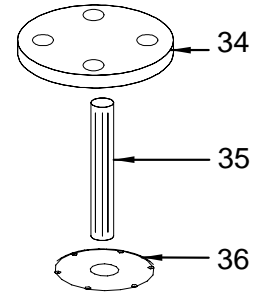

CABIN ENTRY