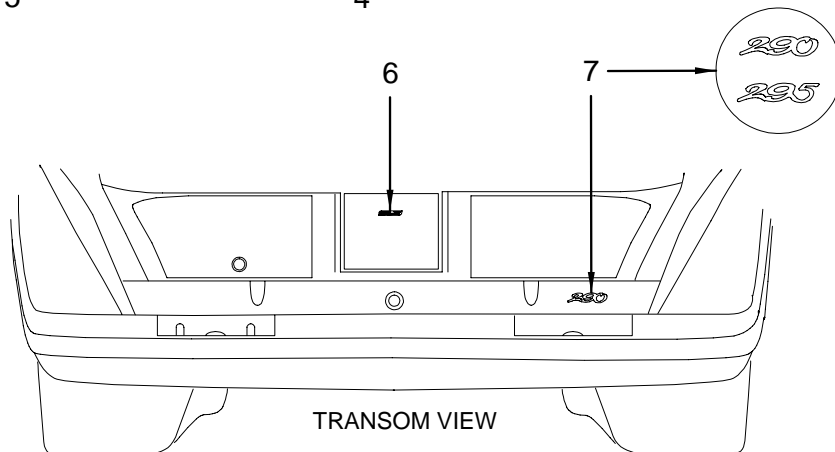

EXTERIOR GRAPHICS (TWO TONE)