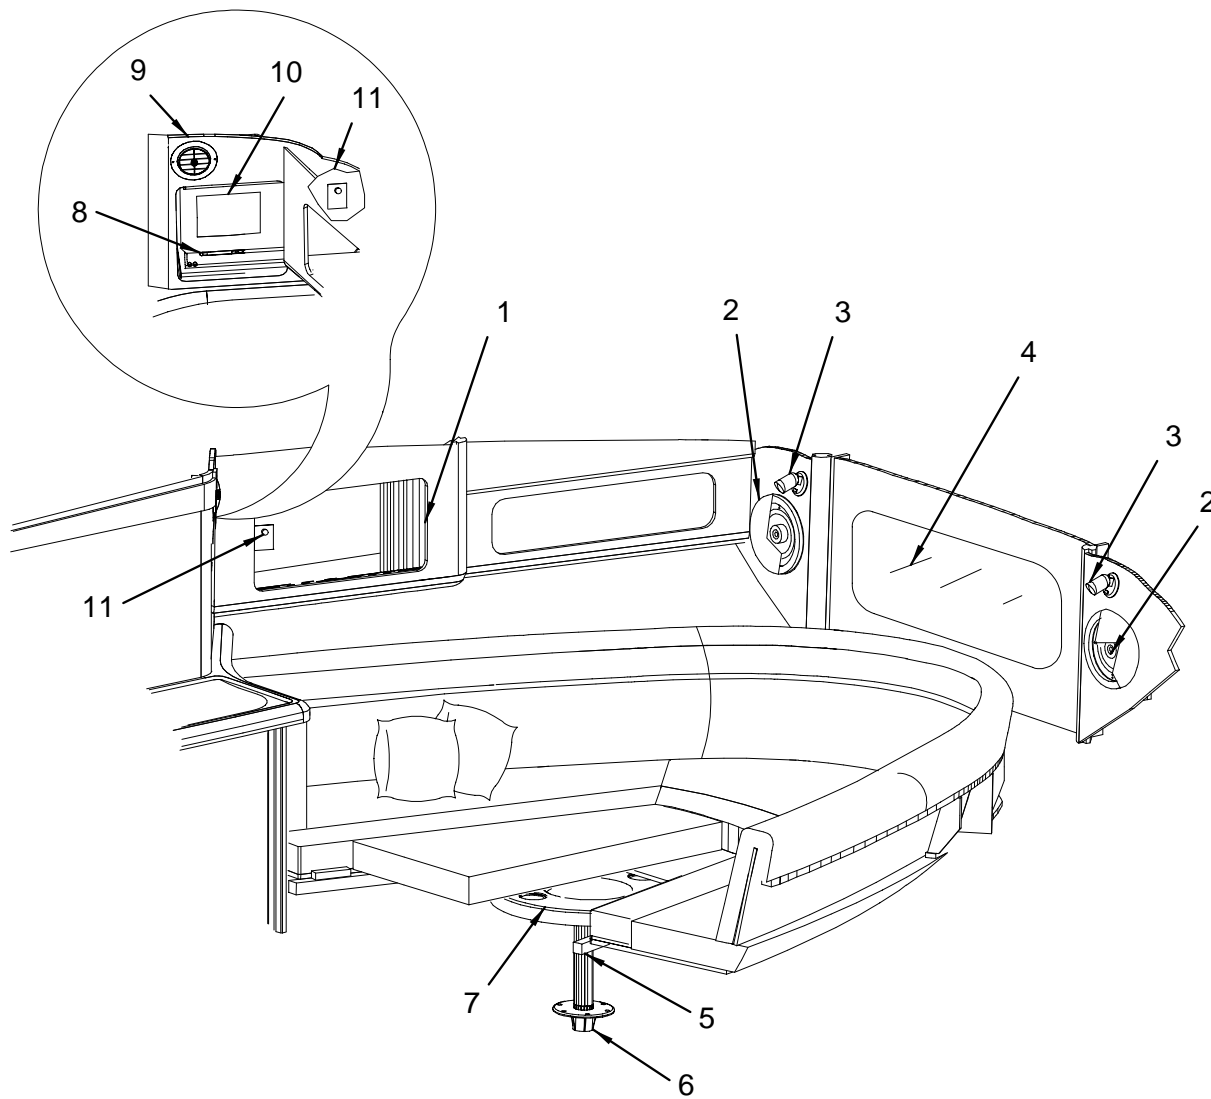

FORWARD STATEROOM (PORT VIEW)