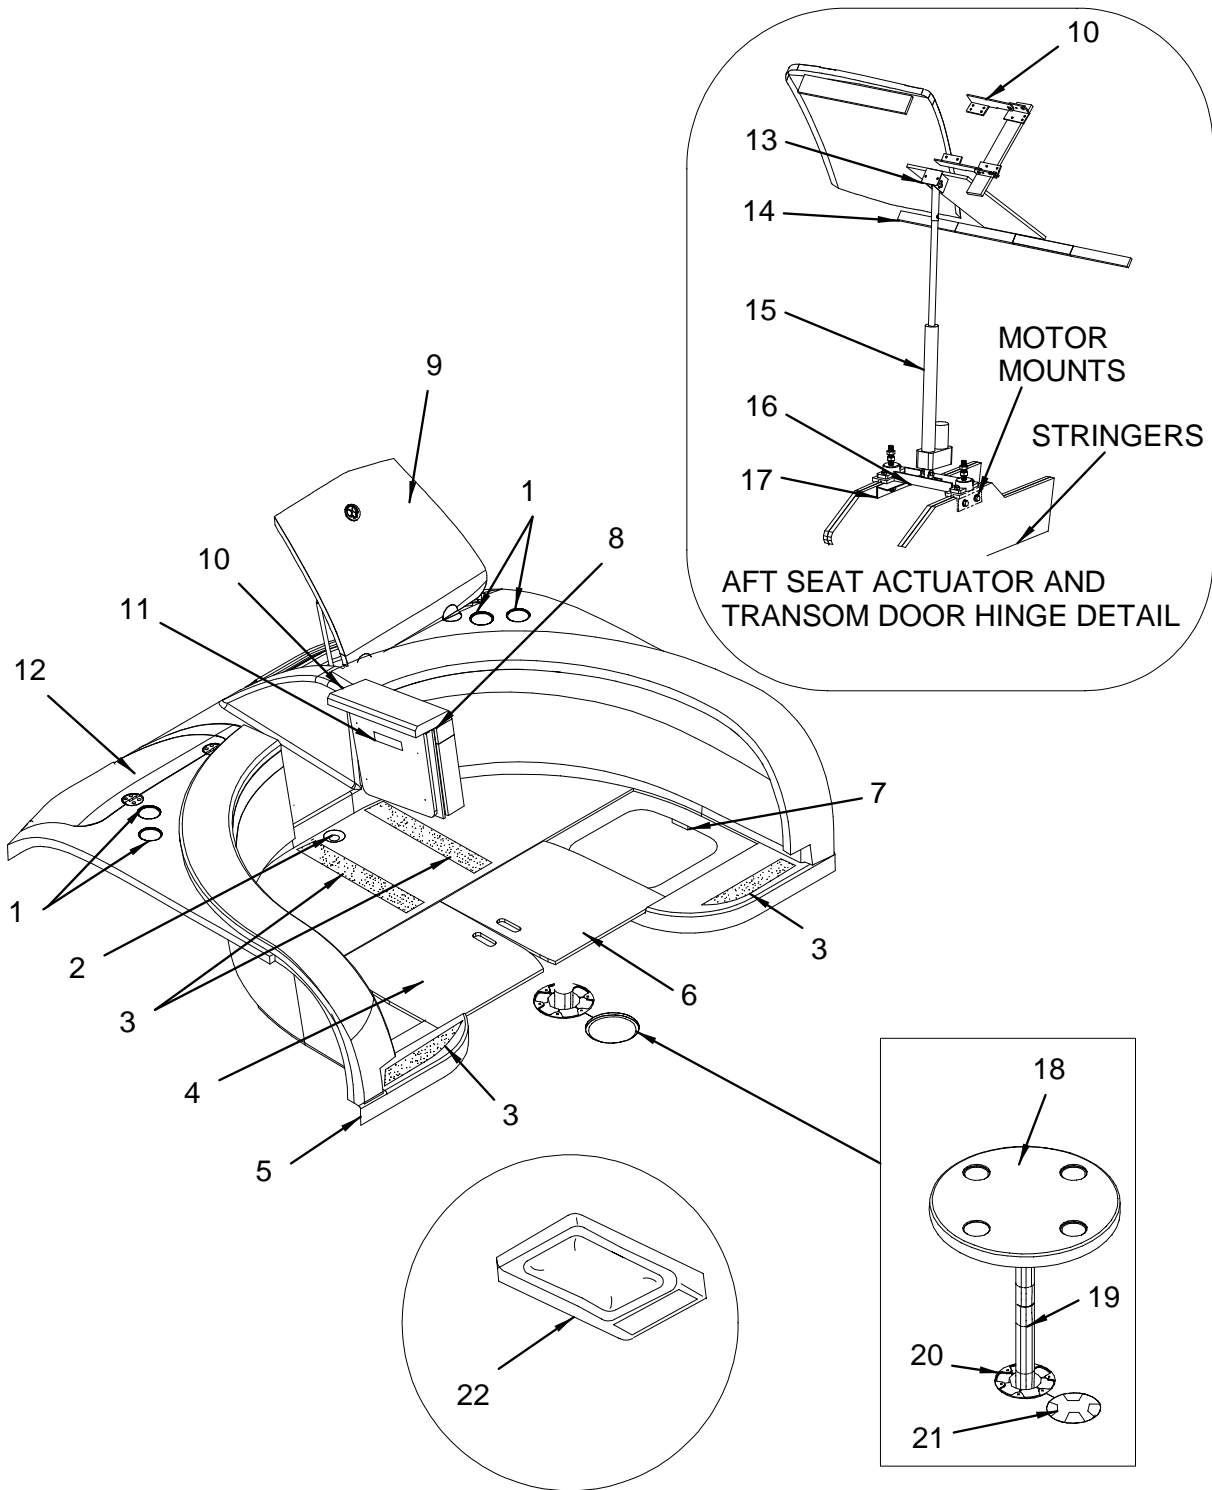

COCKPIT (AFT VIEW) - CIRCULAR SEATING OPTIONAL

**COCKPIT (AFT VIEW) - CIRCULAR SEATING
OPTIONAL**

1	1779920	HOLDER, DRINK SS 4"X 3" MUG SZ W/RBR INSRT/ADH
2	1778928	THRU-HULL, SS 1.5" BARB SHORT W/RBR GASKET
3	198945	VELCRO, DUAL LOCK CLR 2"X 50YD W/ADH BACK
4	1537679	BOARD, 290BR-01 STBD SIDE U-SHAPED PULLOUT
	609883	CLEAT, PLAS 3/4"X 1"X 4" GREY
5	743625	TRIM, EDGE WHITE MOTOR BOX LARGE
6	1537661	BOARD, HDPE 290BR-01 PORT SIDE PULLOUT
7	609883	CLEAT, PLAS 3/4"X 1"X 4" GREY
8	1507623	DOOR, PLEX 290BR-01 TRANSOM
	1046796	STOP, HDPE 310DA-98 TRNS DOOR 3/4"X 3/4"X 1.5
9	1786105	290SS 05, DOOR, TRNSM STRG PRT
	1338821	HINGE, SS STRAP 2.56" X 2.56" X 1/4"
	1411453	LATCH, FLUSH MOUNT PULL SS (SLAM)
	1499151	PLATE, STRIKER XL "L" SHAPED 316 SS
	688564	CYLINDER, GAS 30PSI 20"EXT X 12"COMP
10	1498492	HINGE, 290BR TRANS DOOR WHT P/C
11	1743548	LABEL, WARNING RUNNING BOAT W/DOOR OPEN
12	1786104	290SS 05, DOOR, TRNSM STRG STB
	1338821	HINGE, SS STRAP 2.56" X 2.56" X 1/4"
	1411453	LATCH, FLUSH MOUNT PULL SS (SLAM)
	1499151	PLATE, STRIKER XL "L" SHAPED 316 SS
	688564	CYLINDER, GAS 30PSI 20"EXT X 12"COMP
13	1589704	ACTUATOR, EXTEN 7.25"X 1.25"OD X.049"300DA-02
14	1584739	HINGE, SS CONT 2.5"X 35" W/1/4"PIN SLOTTED
15	1523729	ACTUATOR, ELEC HATCH LIFT 18"/30.7"12V 500LB
	1589704	ACTUATOR, EXTEN 7.25"X 1.25"OD X.049"300DA-02
	1552041	ACTUATOR, ELEC HATCH LIFT 18"12V 1000# CE (TWIN GAS & DIESEL ENGINE)
	1589746	CHANNEL, 300DA-02 HTCH ACTUATOR 7.5" (TWIN GAS)
16	992339	BRACKET, 280BR HATCH LIFT ACT SML
17	667345	SUPPORT, MOTOR MOUNT 7.5"X "L" SHAPED
18	864157	TABLE, T/F CKPT ROUND ARW 96
	876979	BASE, LEG/POST SURF MT ALUM
19	1476712	POST, TABLE LEG 14.25"X 2.25" ALUM RIB DBL TP
20	876961	BASE, LEG/POST FLUSH MT ALUM
21	983692	ACCESS PLATE, POLYPROP W/ O-RING 4" WHT
22	822668	LIGHT, SGL DOME FLUSH MT PLAS WHT W/O SWITCH
	604801	BULB, DOME LIGHT 12V

NOT SHOWN

	1396142	MOLDING, FOAM RBR "D-SHAPE" 1.75" W/HAT ADH
	1547819	MUFF, HDPE 290BR-01 PORT U-SHAPED SEAT
	1547827	MUFF, HDPE 290BR-01 STBD U-SHAPED SEAT
	855809	ROPE, DOCKLINE STRAP WHT W/HDWR (SHORT STYLE)
	1199249	SHIM, HDPE 260DA-99 CKPT AFT FOLDAWAY SEAT