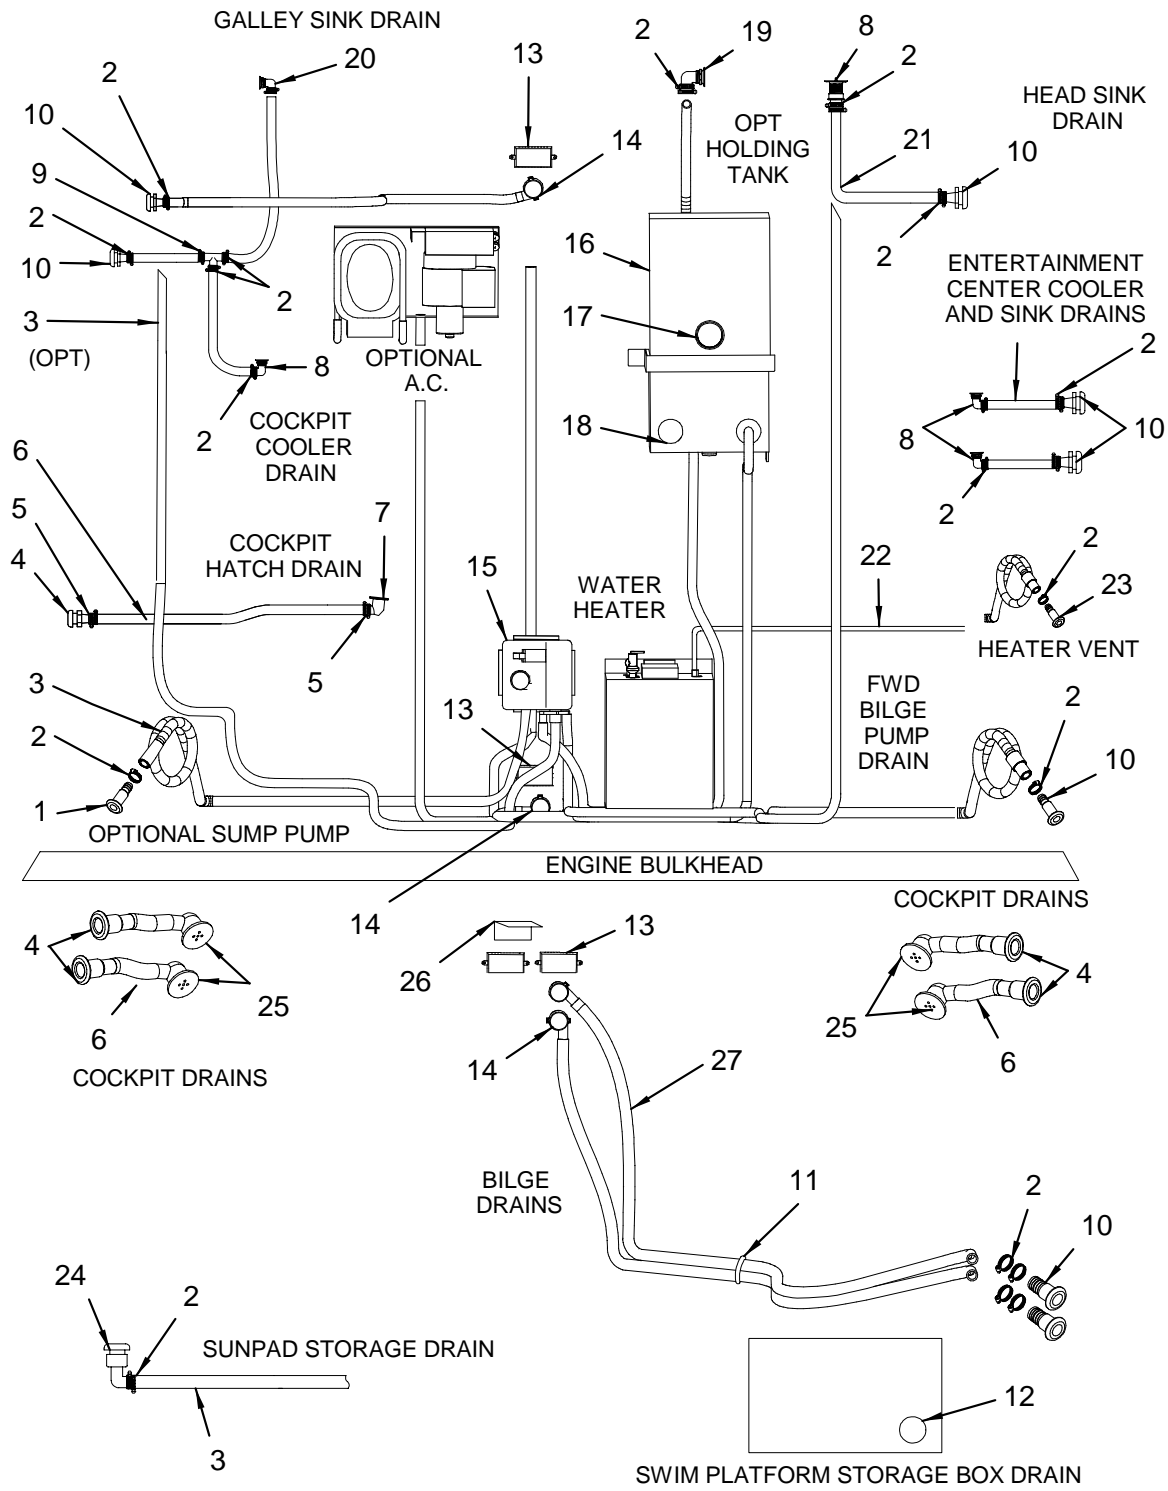

DRAINAGE SYSTEM

DRAINAGE SYSTEM

1	182964	THRU-HULL, PLAS 3/4" WHT
2	256677	CLAMP, HOSE #12 1/2"-1.25" SS .505
3	123877	HOSE, CORR SAN/WATER-FILL 3/4"
4	1778928	THRU-HULL, SS 1.5" BARB SHORT W/RBR GASKET
5	256693	CLAMP, HOSE #24 1"-2" SS .505
6	490219	HOSE, CORR SAN/WATER-FILL 1.5" RH
7	791673	THRU-HULL, PLAS 1.5" TUBE X 90DEG
8	196618	DRAIN, W/PLUG 100DEG 3/4" BARB WHT
9	1595933	TEE, PVC 1.25" ALL BARB
10	124578	THRU-HULL, PLAS 1 1/8" WHT
11	123604	CLAMP, LOOM VINYL DIP 2.5"
12	791673	THRU-HULL, PLAS 1.5" TUBE X 90DEG
13	1193671	SWITCH, FLOAT RULE W/CVR
14	1690247	PUMP, BILGE 1100GPH W/IMPELLOR HOUSING VANES
	801373	PUMP, BILGE V1250 12VDC W/CONN
15	1683218	SHOWER, SUMP ASSY 12V W/800 PUMP/CHCK VLV MOD
16	1524016	TANK, HOLDING 20 GAL W/CAP/DEUT CON/TNK SVR
	134759	FILTER, HEAD TREATMENT SYSTEM
	1497460	TAPE, FOAM NEOPRENE W/3M 9828 1/4" TH X 2"W
	952747	BRACKET, ALUM 2" X 1/8" X 30.5" 3/8" HOLES
	1302090	VACUUM GEN, HEAD SYS PUMP/ACCUM 12V W/CONN
17	664813	SENDING UNIT, HOLD TANK CAP W/PROBE (3-POS)
		(GRAY WATER SYSTEM)
	1252410	SENDING UNIT, HOLD TANK CAP
18	1235456	VALVE, HOLDING TANK RELIEF 1.5" TANK SAVER
		(GRAY WATER SYSTEM)
19	196782	DRAIN ASSY, SHOWER 1.5"
	408724	ELBOW, PVC 1.5" FLANGE X 3/4" BARB X 90DEG
	344721	DRAIN ASSY, GASKET SHOWER SLIP NUT 1.5"
	344762	DRAIN ASSY, SHOWER SLIP NUT 1.5"
20	146175	DRAIN ASSY, 1.25" DRAIN W/PLUG PLASTIC
	1256593	DRAIN ASSY, STOPPER 1.25" CHR/PLT
21	123927	HOSE, CORR BILGE 1.25" BLK
22	124594	HOSE, WATER 5/8" HVY DTY (HEATER)
		(HOT WATER SYSTEM)
23	1433176	VENT, FUEL/WATER SS 5/8" 90DEG FLSH MNT
24	674143	THRU-HULL, PLAS 3/4" X 90DEG WHT
25	791624	DRAIN, SCUPPER W/BALL 1.5" X 90DEG WHT
26	1441831	BRACKET, BILGE PUMP HI-WTR REV1
27	1042076	HOSE, WATER 1 1/8" BLK

LABELS

1745517	LABEL, 1/2" X 1.5" DISCHARGE
1745160	LABEL, 1/2" X 1.5" SHWR DRAIN
1768876	LABEL, 1/2" X 1.5" DRAIN

NOT SHOWN

1684388	CAP, PROTECT CLAMP RBR .045" X .465-1/2" BLK
256685	CLAMP, HOSE #16 3/4"-1.5" SS .505