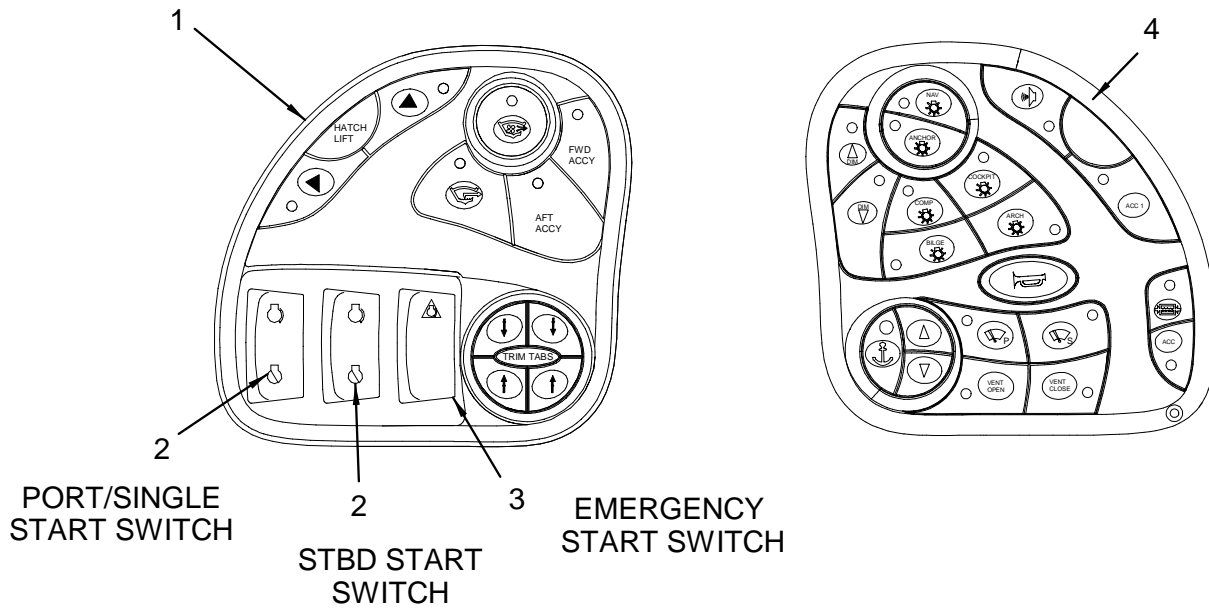

SWITCH PANEL