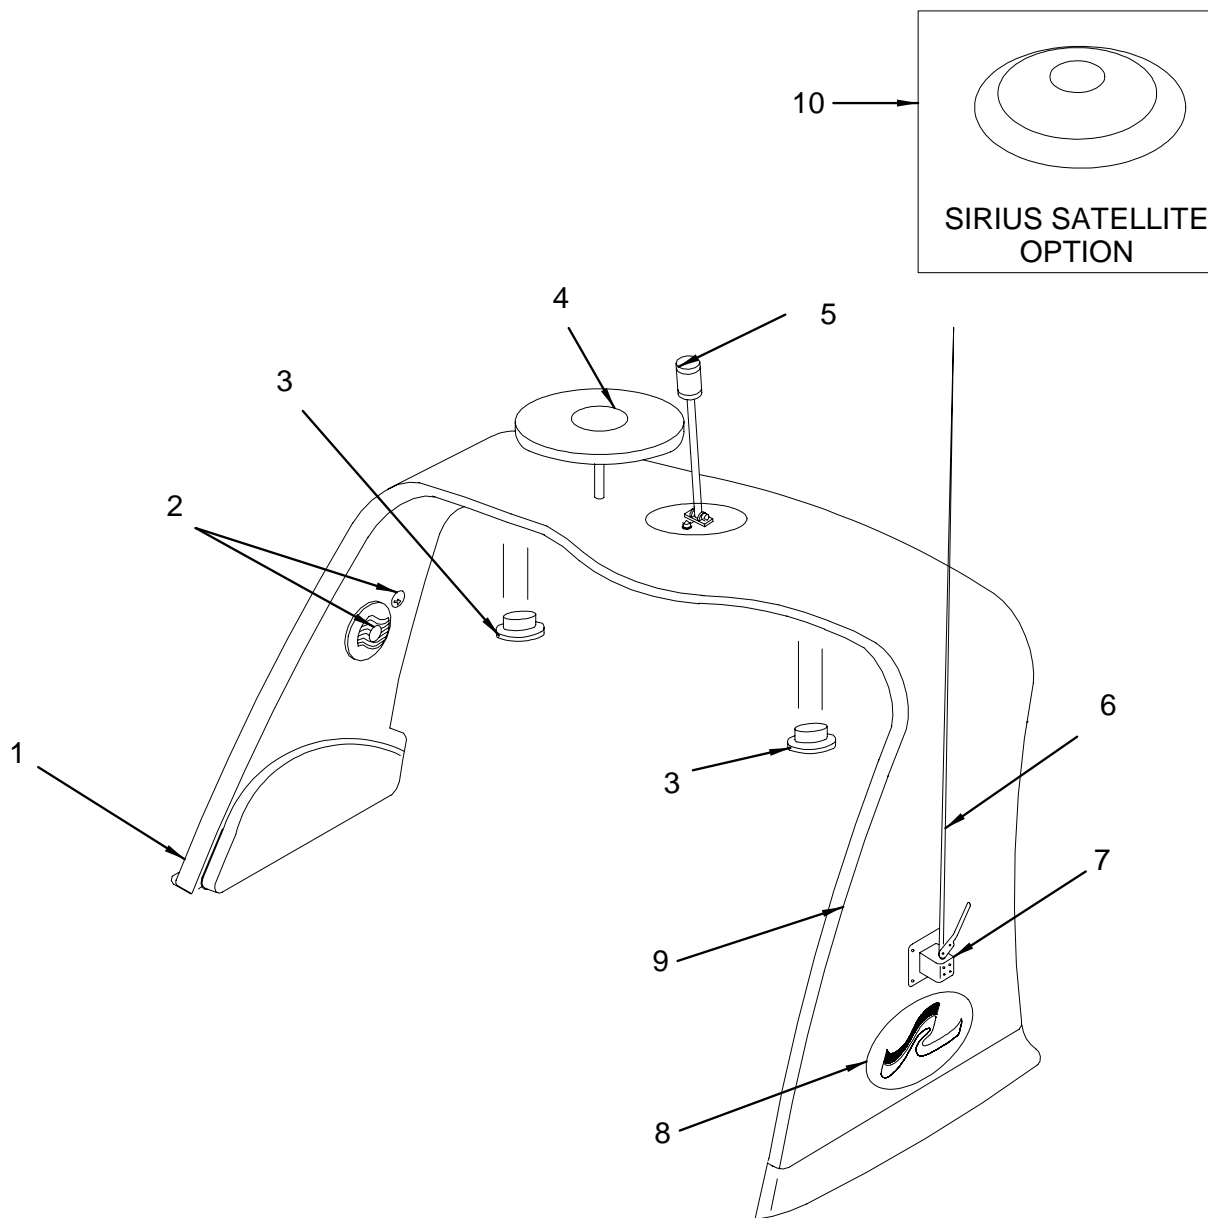

EXTERIOR (SPOILER)

FIBERGLASS SPORT SPOILER W/OVERHEAD LIGHTS

***WHEN ORDERING THE SPORT SPOILER AS A NEW INSTALLATION,
THE WINDSHIELD AND CANVAS MUST ALSO BE CHANGED