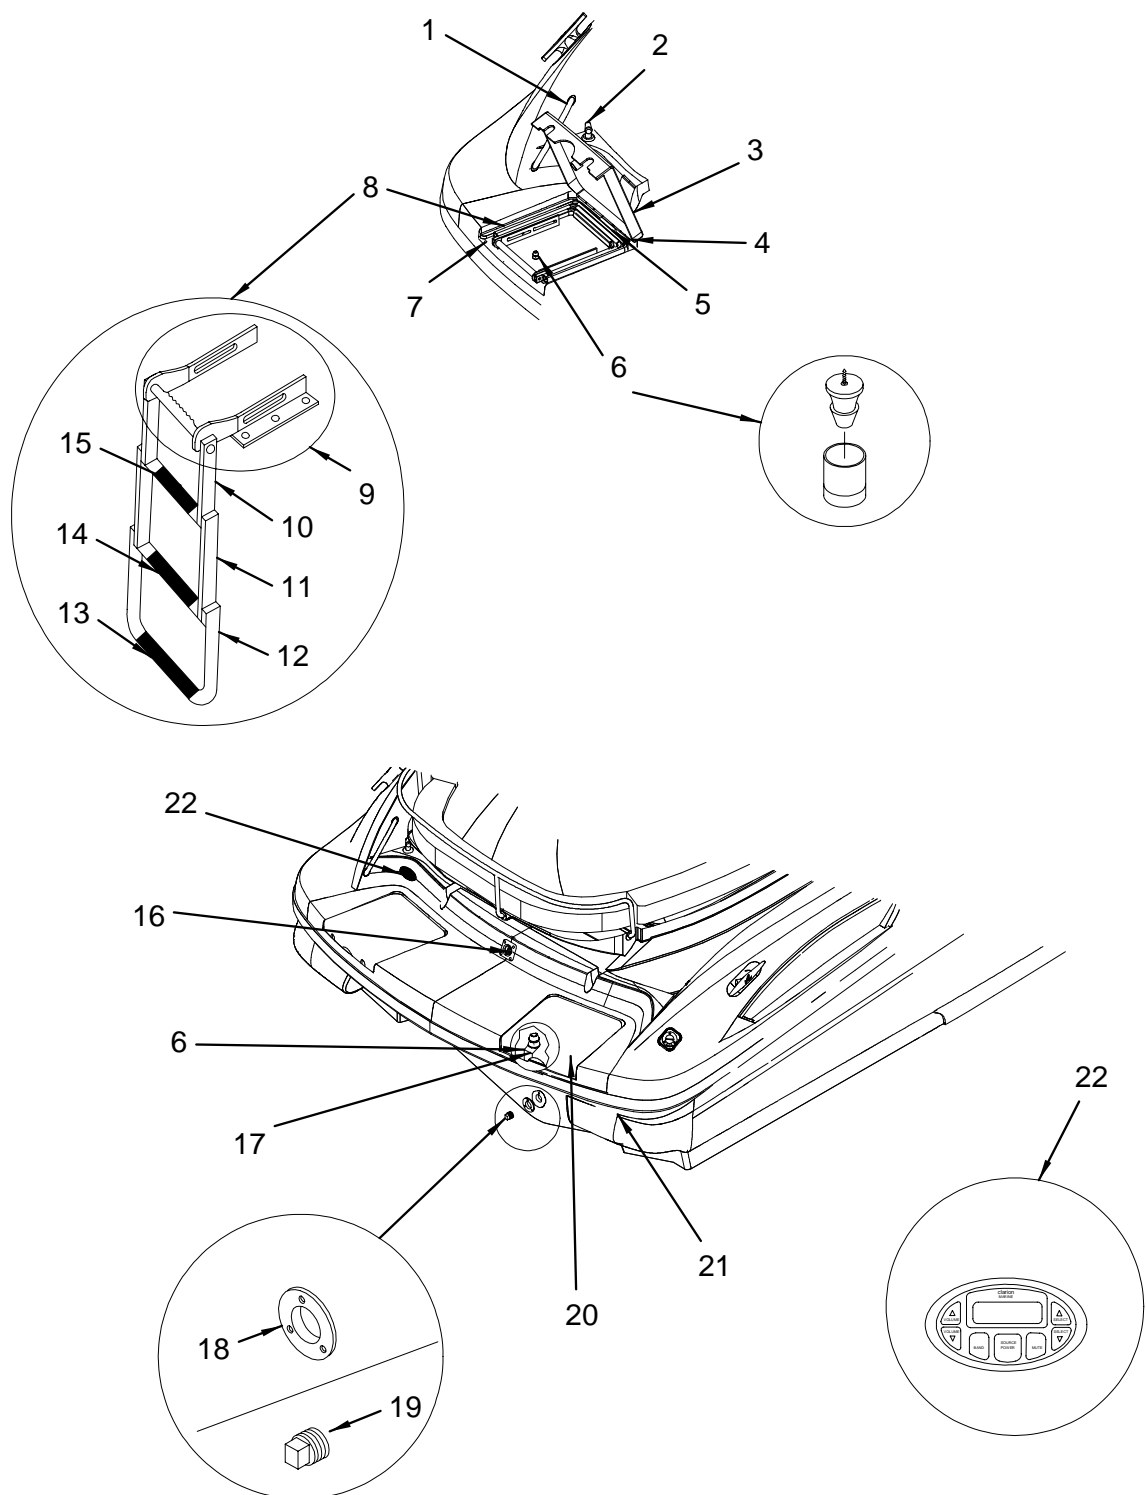

EXTERIOR (TRANSOM)