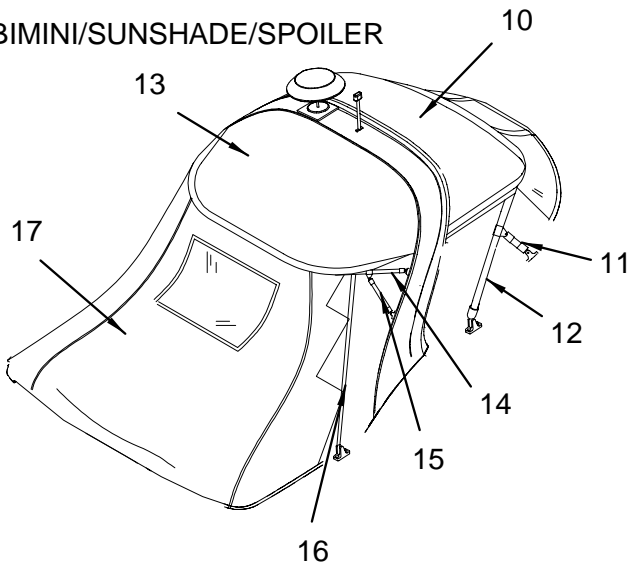

NOT SHOWN

- 1553338 CANVAS, 290SS-00 CARPET RUNNER TOAST
(POG CAMPER PKG)
- 788547 CANVAS, STRG BAG 10X60 LRG GREY 95
(POG CAMPER PKG)

CANVAS (GREEN)

BIMINI

BIMINI/SUNSHADE/SPOILER

CANVAS HARDWARE

BUNGEE STRAP	CINCH STRAP	END CAP	JAW SLIDE	PULL PIN	RADIUS HINGE	SIDE SPACER	STRAIGHT HINGE	STRAP EYE
18	19	20	21	22	23	24	25	26