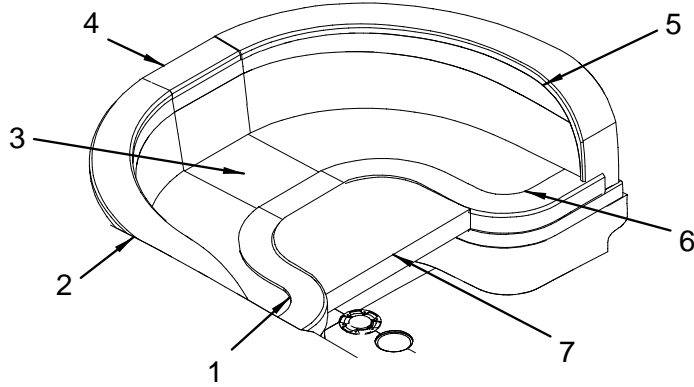

COCKPIT (UPHOLSTERY) CIRCULAR AFT SEATING

DOUBLE HELMSEAT/PORT BACK TO BACK/U-SHAPED AFT SEATING OPTION