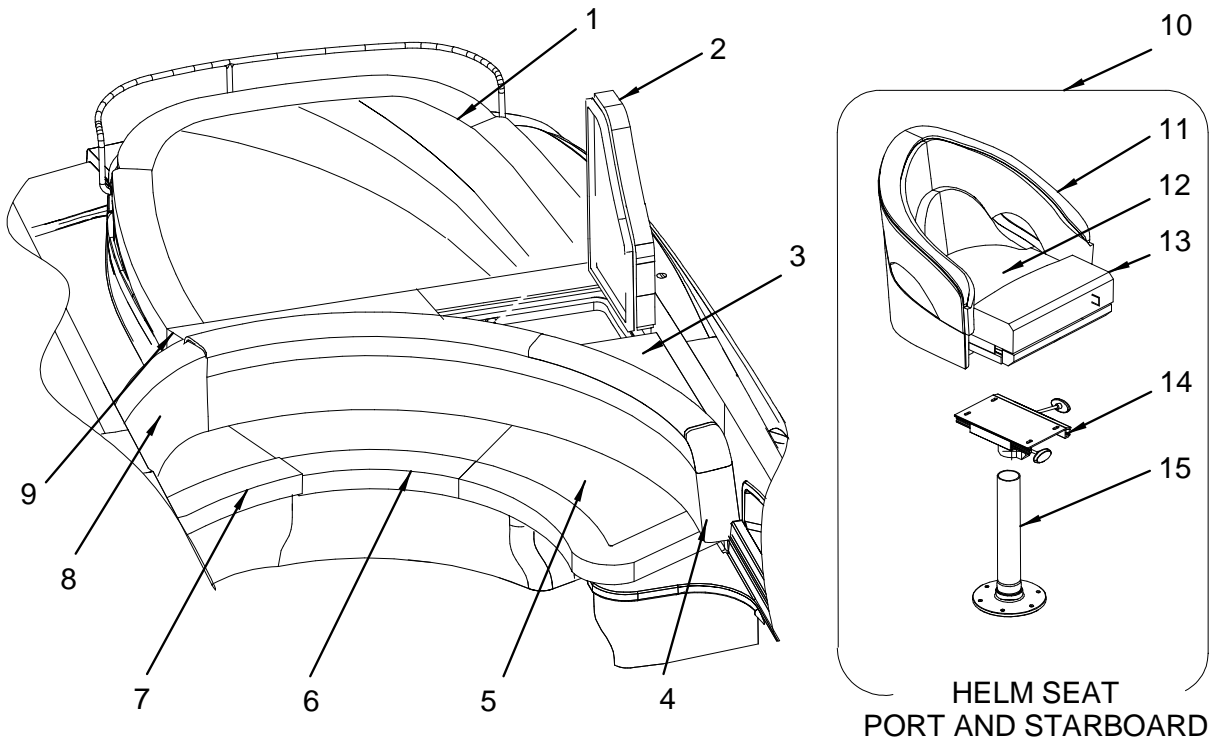

COCKPIT (UPHOLSTERY) TWO BUCKETS WITH SUNPAD