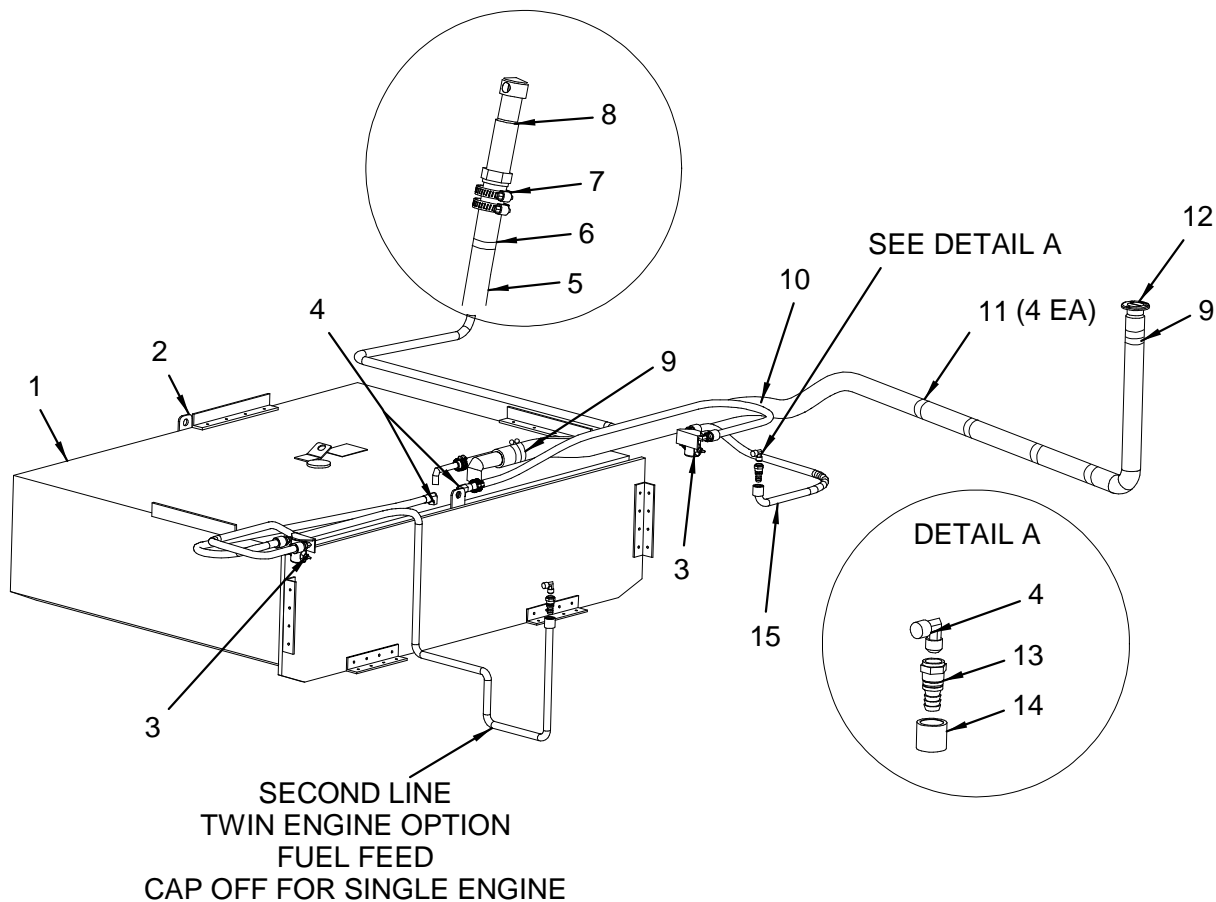

FUEL SYSTEM

FUEL SYSTEM

- 1 1752361 TANK, FUEL 290SLX/SS 130GAL SL ENG.125THK N/P
- 1777990 SENDING UNIT, FUEL ELEC PRIME 14 1/8"
- 1752360 TANK, FUEL 280BR/SS-03 129GAL N/P
  (TWIN ENGINE)
- 760694 SENDING UNIT, FUEL ROCHESTER ELEC 14 1/8"
  (SINGLE OR TWIN ENGINE)
- 1752362 TANK, FUEL 290BR/SS 127GAL TWIN ENG DSL N/P
  (TWIN VOLVO ENGINE)
- 1777991 SENDING UNIT, FUEL ELEC PRIME ADJ 7.25"X6.25"
- 2 836106 BRACKET, PVC 1.5"X 1.5"X 8" 1/4"HOLES
- 3 1791155 VALVE, BRASS FUEL SHUT-OFF 12V SER7000 10W
  (HULL # 1246 - UP)
- 1782030 VALVE, BRASS FUEL SHUT-OFF ELEC 12V SER7000
  (HULL #1213 - #1245)
- 224329 VALVE, BRASS FUEL SHUT-OFF ELEC 12V SKINNER
  (HULL #1201 - #1212)
- 306936 BRACKET, FUEL SHUT-OFF VALVE (SKINNER-ELEC)
  (HULL #1201- #1212)
- 1111905 HARNES, ELEC FUEL SHUTOFF VALVE
- 4 168955 ELBOW, BRASS 90DEG 1/4"MPT X 1/2"SAE
- 123398 CLAMP, HOSE #06M 5/16"-7/8" SS MINI
- 5 947499 HOSE, FUEL 5/8" ISO/CE
- 6 123695 CLAMP, LOOM VINYL DIP #12 3/4"
- 7 256677 CLAMP, HOSE #12 1/2"-1.25" SS .505
- 8 1433176 VENT, FUEL/WATER SS 5/8" 90DEG FLSH MNT
- 9 256701 CLAMP, HOSE #28 1 5/16"-2.25" SS .505

- 10 123745 HOSE, FUEL 1.5" TYPE A CLASS 2
- 11 123604 CLAMP, LOOM VINYL DIP 2.5"
- 12 1109313 DECK PLATE, GAS SS 1.5" RED CLR-CODE
- 522557 DECK PLATE, CAP W/CHAIN GAS/WATER
- 522599 KEY, DECK PLATE CAP
- 1184746 DECK PLATE, DSL SS 2"W/1.5"OUTLET GRN CLR-COD
  (DIESEL - REPLACEMENT CAPS NOT AVAILABLE)
- 522599 KEY, DECK PLATE CAP
  (DIESEL)
- 13 170605 FITTING, BRASS 1/2"BARB/NUT
- 168955 ELBOW, BRASS 90DEG 1/4"MPT X 1/2"SAE
- 14 1479294 FERRULE, FUEL LINE 1/2"ISO/CE
- 15 1497494 HOSE, FUEL 1/2" ISO/CE W/PLAS LINER

LABEL

- 1745513 LABEL, WARNING LEAKING FUEL

NOT SHOWN

- 169748 ELBOW, BRASS 90DEG 1/2"SAE X 3/8"MPT
- 169920 ADAPTER, BRASS 1/4"MPT X 1/2"SAE
- 184077 BUSHING, SS THD 3/8"FPT X 1/2"MPT
- 1684388 CAP, PROTECT CLAMP RBR .045"X.465-1/2"BLK
- 140426 ELBOW, BRASS 90DEG STREET 3/8"
- 1497452 TAPE, FOAM NEOPRENE W/3M 9828 3/8"TH X 2"W
- 1410711 VALVE, BRASS ANTI-SIPHON 3/8"MPT X 1/2"BARB