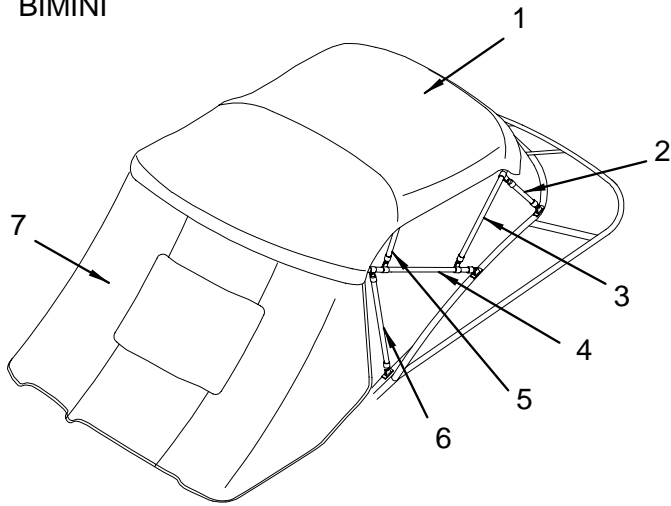

CANVAS (BLUE)

BIMINI