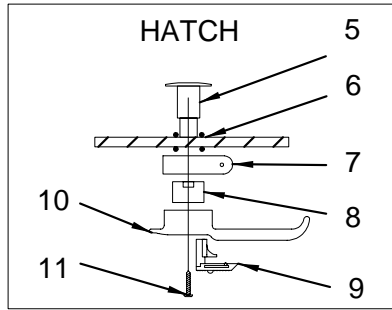

OPTIONS - PARTS LIST PAGE

T-350 MAG MPI BR 1 (T-300 PHP) STERN DRIVES.....	72
T-KAD 32P/DP (T-157PHP) VOLVO STERN DR.DSL.....	72, 73
MX 6.2L MPI BR 3 (320 PHP) MCM STERN DRIVE.....	73
496 MAG BR 3 (375 PHP) MCM STERN DRIVE.....	73
T-MX 6.2L MPI BR 1 (T-320 PHP) MCM STERN DR.....	73
496 MAG HO BR 3 (425 PHP) MCM STERN DRIVE.....	73
T-5.0L MPI BR 1 (T-260 PHP) MCM STERN DR.....	73, 74
T-VOLVO D3-160DPS (T-155 PHP) DSL STERN DR.....	74
OPTIONAL GRAPHICS.....	74
FRESH WATER COOLING-TWIN STERN DRIVES-GAS.....	74
FRESH WATER COOLING-SINGLE STERN DRIVE-GAS.....	74
SMARTCRAFT SYSTEM VIEW- TWINS ONLY.....	74
2ND STEREO REMOTE CONTROL -TRANSOM.....	74
EXTENDED SWIM PLATFORM.....	74, 75
BLUE TWO TONE.....	75
GREEN TWO TONE.....	75
TRANSOM SPEAKERS (W/PREM. COCKPIT SYS ONLY).....	75
SPOTLIGHT, 5" REMOTE CONTROLLED.....	75
PREMIUM COCKPIT SOUND SYSTEM - 12 VOLT.....	75
MACERATOR W/ SEACOCK INTERLOCK SYSTEM.....	75
TV 9" NTSC / DVD COMBO - 120V/60 - 12V.....	75
TV 9" NTSC / DVD COMBO - 12V ONLY.....	75
GRAY WATER SYSTEM.....	75
BLACK TWO TONE.....	75
TV / VCR COMBO 9" 120V/60 - 12V NTSC ONLY.....	75
TV / VCR COMBO 9" - 12 VOLT ONLY NTSC ONLY.....	75, 76
SIRIUS SATELLITE RADIO.....	76
SWISS SAV OPTION - SINGLE GAS ENGINE.....	76
SWISS SAV OPTION - TWIN GAS ENGINE.....	76
FIBERGLASS SPORT SPOILER W/ OVERHEAD LIGHTS.....	76
AIR CONDITIONING / HEATING-3/4 TON-120V/60.....	76
AIR CONDITIONING / HEATING-3/4 TON- 220V/50.....	76
CONVERTER / BATTERY CHARGER - 120V.....	76
CONVERTER / BATTERY CHARGER - 220V INTL.....	76
HOT WATER SYSTEM WITH EXCHANGER - 120V/60.....	76, 77
HOT WATER SYSTEM WITH EXCHANGER - 220V/50.....	77
HIGH PROFILE BOW RAIL.....	77
SHORE POWER W/CORD - 120V/60.....	77
SHORE POWER W/CORD - 220V/50.....	77
CD CHANGER, 6 DISC.....	77
WINDLASS - LOFRANS MARLIN - ROPE/CHAIN.....	77
WINDLASS - LOFRANS MARLIN - CHAIN.....	77
C E OPTION GROUP.....	77
2.2 TO 1 BRAVO 3 HIGH ALTITUDE GEAR RATIO.....	77
T-1.65 TO 1 BR 1 HIGH ALTITUDE GEAR RATIOS.....	77
2.43 TO 1 BRAVO 3 HIGH ALTITUDE GEAR RATIO.....	77
OWNER ORIENTATION VIDEO - PAL FORMAT.....	77
120V/60-PREFERRED OPTION GROUP-CANVAS PKG.....	78
220V/50-PREFERRED OPTION GROUP-CANVAS PKG.....	78
VHF RADIO - RAYMARINE W/ ANTENNA.....	78
CANADIAN CONFORMITY STICKER.....	78
COCKPIT REFRIGERATOR - 12V.....	78
TWO BUCKET SEATS W/ SUN PAD - (A).....	78
DBL HELM SEAT/PORT B/B/U-SHAPED AFT (B).....	78, 79
"295SS" MODEL DESIGNATORS.....	79

EXTERIOR (DECK)