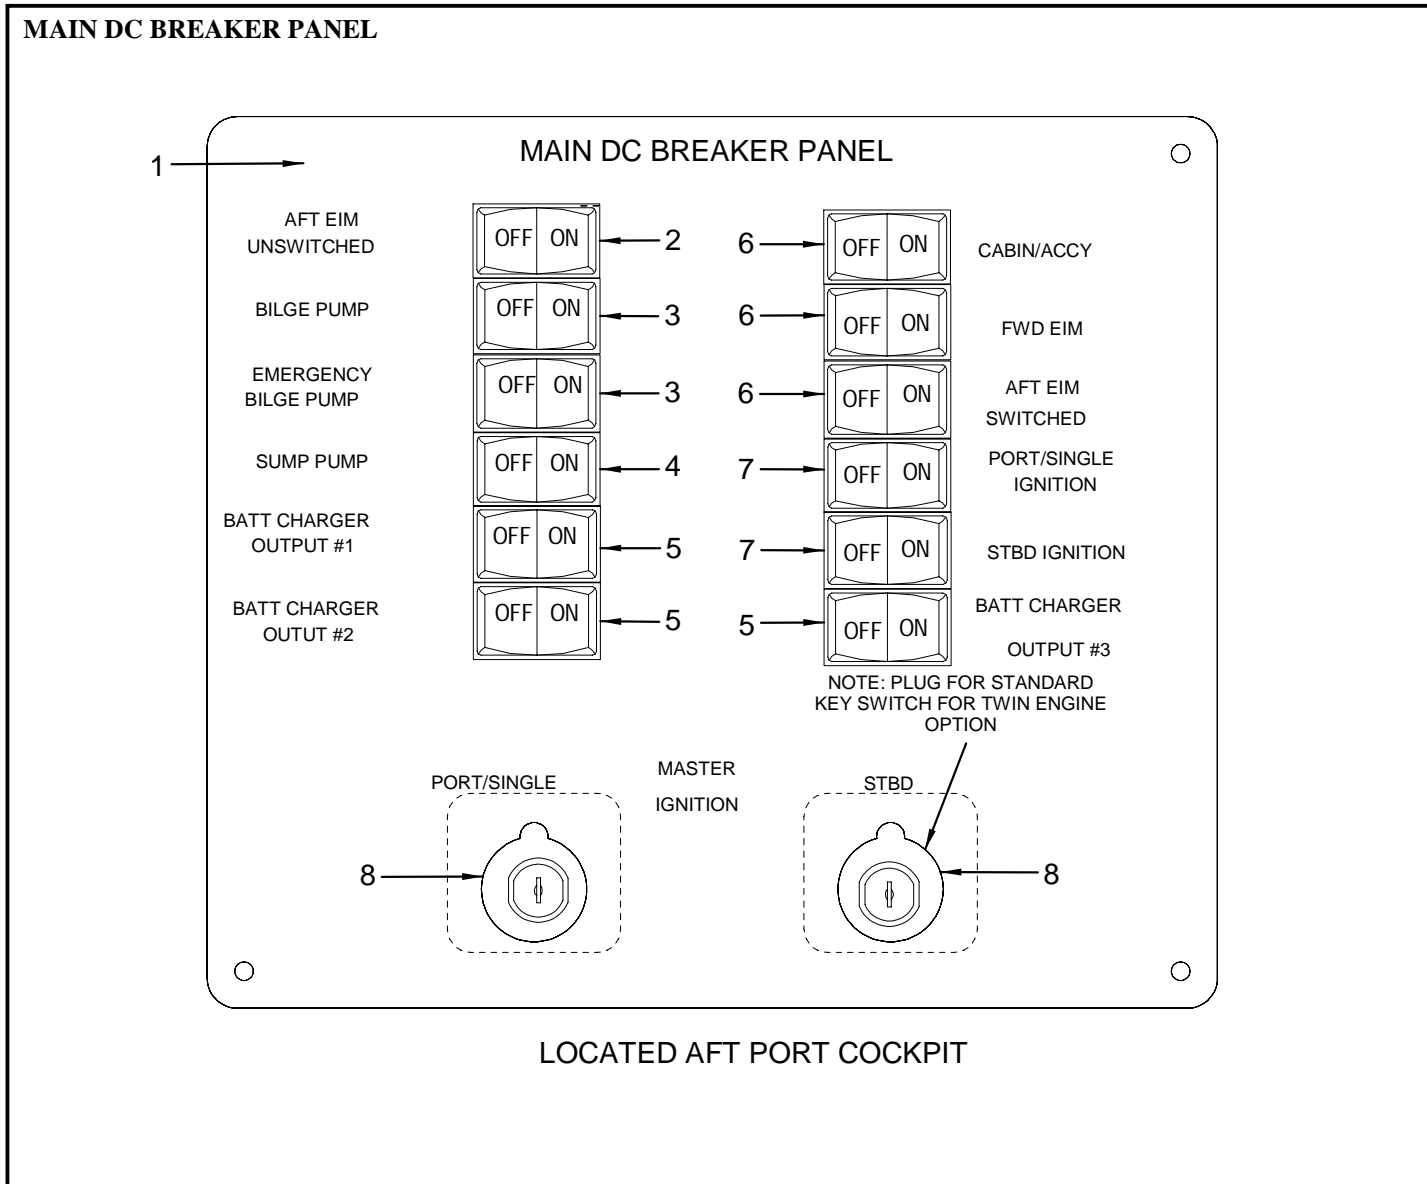

MAIN DC BREAKER PANEL

NOT SHOWN

- 1 1685901 PANEL, 280DA/290BR/SS-02 MDC BRKR SE GAS/DSL
- 1685902 PANEL, 280DA/290BR/SS-02 MDC BRKR TWN ENG (TWIN ENGINE)
- 1685903 PANEL, 280DA/290BR/SS-02 MDC BRKR VOLVO (VOLVO DIESEL)
- 1479310 PANEL, BLANK:280DA/290BR/SS-01 MDC BRKR
- 2 1412006 BRKR/ROCK, SGL-POLE MNL RSET DC IGNPRT 30A YL
- 3 1181734 BRKR/ROCK, SGL-POLE MNL RSET DC IGNPRT 6A YEL
- 4 1181726 BRKR/ROCK, SGL-POLE MNL RSET DC IGNPRT 5A YLW
- 5 1181767 BRKR/ROCK, SGL-POLE MNL RSET DC IGNPRT 20A YL
- 6 1181775 BRKR/ROCK, SGL-POLE MNL RSET DC IGNPRT 50A YL
- 7 1181742 BRKR/ROCK, SGL-POLE MNL RSET DC IGNPRT 10A YL
- 8 986216 PLUG, REFER TO MRP #0432872
- 1544188 SWITCH, KEY ASHI DENSO
- 1666171 KEY, MSTR IGN MDB PNL "3103"
- 1666197 KEY, MSTR IGN MDB PNL "3110"
- 1666205 KEY, MSTR IGN MDB PNL "3112"
- 1666213 KEY, MSTR IGN MDB PNL "3113"
- 1666239 KEY, MSTR IGN MDB PNL "3135"
- 1666254 KEY, MSTR IGN MDB PNL "3203"
- 1666262 KEY, MSTR IGN MDB PNL "3210"
- 1666270 KEY, MSTR IGN MDB PNL "3212"
- 1666288 KEY, MSTR IGN MDB PNL "3213"
- 1666296 KEY, MSTR IGN MDB PNL "3235"

- 1547660 PANEL, LDPVC 290SS-01 STD DC BRKR (TWO BUCKET SEATS W/ SUN PAD OPT 1)