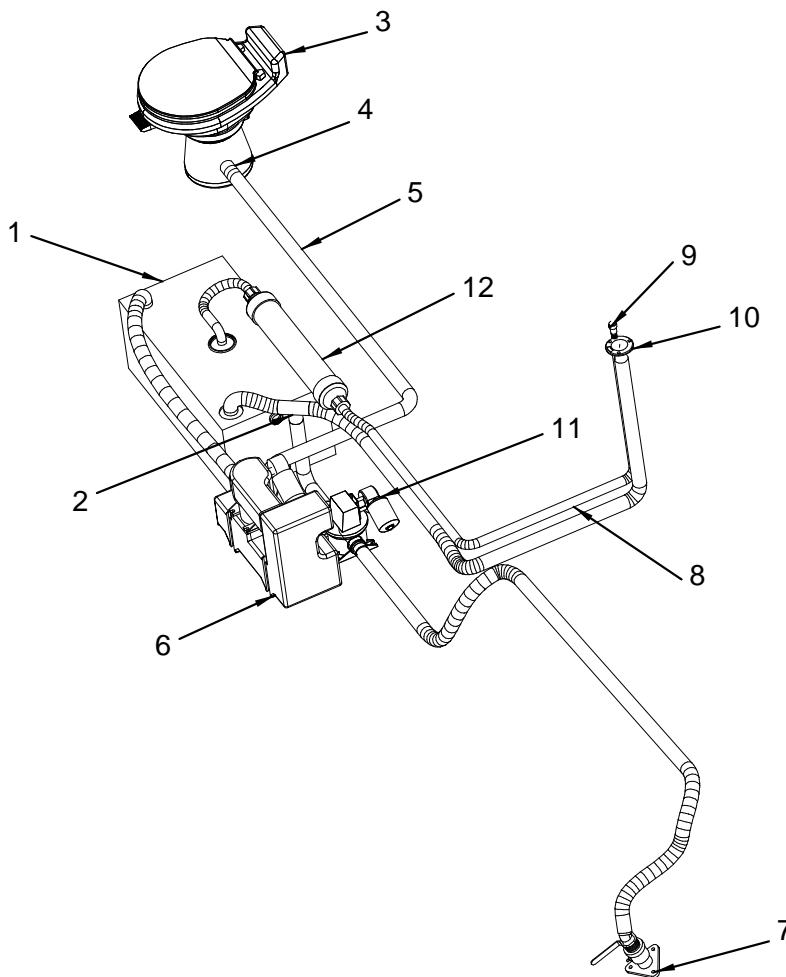

SEWAGE SYSTEM

SEWAGE SYSTEM

NOT SHOWN

- 1 1524016 TANK, HOLDING 20 GAL W/CAP/DEUT CON/TNK SVR
- 1413616 TANK, HOLDING NEW OWNERS GIFT PACK
- 2 141606 TEE, PVC 1.5" MACHINED INSERT TEE
  (MACERATOR)
- 3 1745171 HEAD, VACU-FLUSH BONE 147 (ECOVAC) LO-PRO SID
- 4 256693 CLAMP, HOSE #24 1"-2" SS .505
- 1684388 CAP, PROTECT CLAMP RBR .045"X.465-1/2"BLK
- 5 846899 HOSE, SANI 1.5" PREMIUM RBR BLK
- 6 1302090 VACUUM GEN, HEAD SYS PUMP/ACCUM 12V W/CONN
- 7 518456 SEACOCK, BRZ 1.5" W/O TAILPIECE
  (MACERATOR)
- 1302116 SWITCH, SEACOCK INTERLOCK W/60" LEADS/CONN
  (MACERATOR)
- 531566 ELBOW, BRZ 90DEG 1.5"MPT X 1.5"BARB
  (MACERATOR)
- 579870 THRU-HULL, BRZ 1.5" W/O NUT
  (MACERATOR)
- 8 124719 HOSE, SANI/CHEMICAL TDX 5/8"
- 9 1433176 VENT, FUEL/WATER SS 5/8" 90DEG FLSH MNT
- 10 1752438 DECK PLATE, WASTE SS BLK CLR-CODE W/INT SYMBL
- 522581 DECK PLATE, CAP W/CHAIN
- 522599 KEY, DECK PLATE CAP
- 11 1302058 PUMP, HEAD SYS MACERATOR W/RELAY/CONN 12V
  (MACERATOR)
- 134858 PUMP, HEAD SYS MACERATOR
- 12 134759 FILTER, HEAD TREATMENT SYSTEM

- 184101 ADAPTER, PVC 1.5"OD X 1.5"ID SLIP
- 168591 COUPLING, PVC 1.5"FM SLIP
- 1501840 HOSE, CONDUIT/SPLIT 1" FLAME RETARDANT
- 1501857 HOSE, CONDUIT/SPLIT 1.5" FLAME RETARDANT
- 123844 HOSE, SANI/SMOOTH WALL 1.5"
  (MACERATOR)
- 1778931 THRU-HULL, SS 1 1/8"BARB SHORT W/RBR GASKET