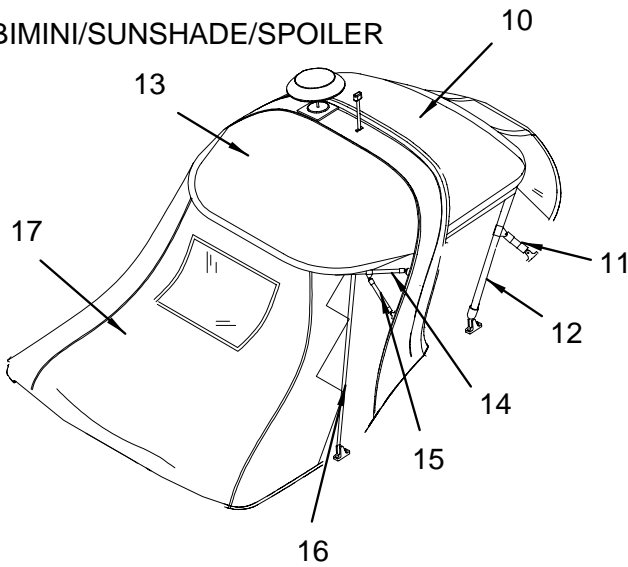

NOT SHOWN

- 1553338 CANVAS, 290SS-00 CARPET RUNNER TOAST
- 788547 CANVAS, STRG BAG 10X60 LRG GREY 95

CANVAS (BLUE)

BIMINI

BIMINI/SUNSHADE/SPOILER

CANVAS HARDWARE

BUNGEE STRAP	CINCH STRAP	END CAP	JAW SLIDE	PULL PIN	RADIUS HINGE	SIDE SPACER	STRAIGHT HINGE	STRAP EYE
18	19	20	21	22	23	24	25	26