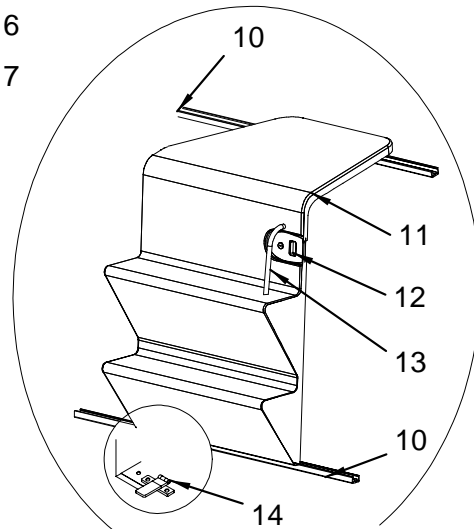

CABIN ENTRY