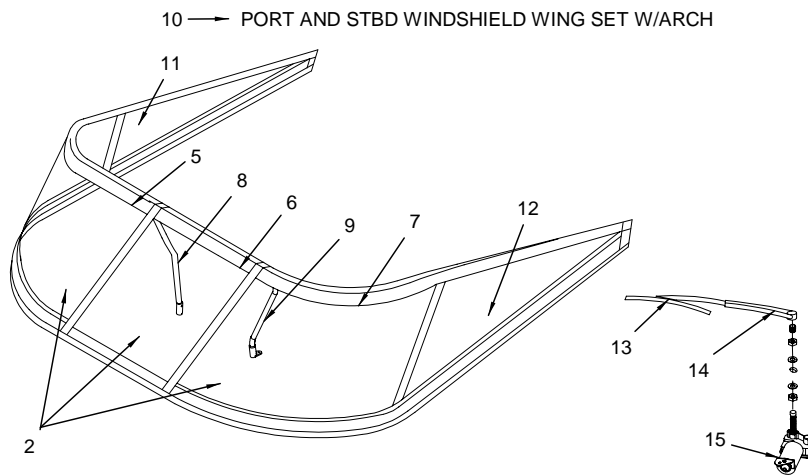

EXTERIOR (WINDSHIELD)

EXTERIOR (WINDSHIELD)

- 1 1775349 W/S, 290SLX/SS-05 BLK/SS STD WINGS W/SNPS
- 1785544 VINYL, W/S GASKET 2005
- 2 1775348 W/S, 290SLX/SS-05 BLK/SS FRONTS W/SNPS
- 3 1778737 W/S, 290SLX/SS-05 BLK/SS STB WINGS N/ARCH
- 4 1778736 W/S, 290SLX/SS-05 BLK/SS PRT WINGS N/ARCH
- 5 1778734 W/S, 290SLX/SS-05 BLK/SS W/SNPS STB FRNT
- 6 1778735 W/S, 290SLX/SS-05 BLK/SS W/SNPS CTR
- 7 1778733 W/S, 290SLX/SS-05 BLK/SS W/SNPS PRT FRNT
- 8 1535251 SUPPORT, W/S 290SS-01 STBD
- 9 1535244 SUPPORT, W/S 290SS-01 PORT
- 10 1775352 W/S, 290SLX/SS-05 BLK/SS ARCH WINGS W/SNPS
  (FIBERGLASS SPORT SPOILER W/ OVERHEAD LIGHTS)
- 11 1778739 W/S, 290SLX/SS-05 BLK/SS STB WING W/ARCH
  (FIBERGLASS SPORT SPOILER W/ OVERHEAD LIGHTS)
- 12 1778738 W/S, 290SLX/SS-05 BLK/SS PRT WING W/ARCH
  (FIBERGLASS SPORT SPOILER W/ OVERHEAD LIGHTS)
- 13 1748550 WIPER BLADE, 18" FLEX BLACK (AM)
- 14 1748549 WIPER ARM, 15"-19" BLACK (AM)
- 15 1753656 WIPER MOTOR, 85 DEG (AM) W/3" SHAFT