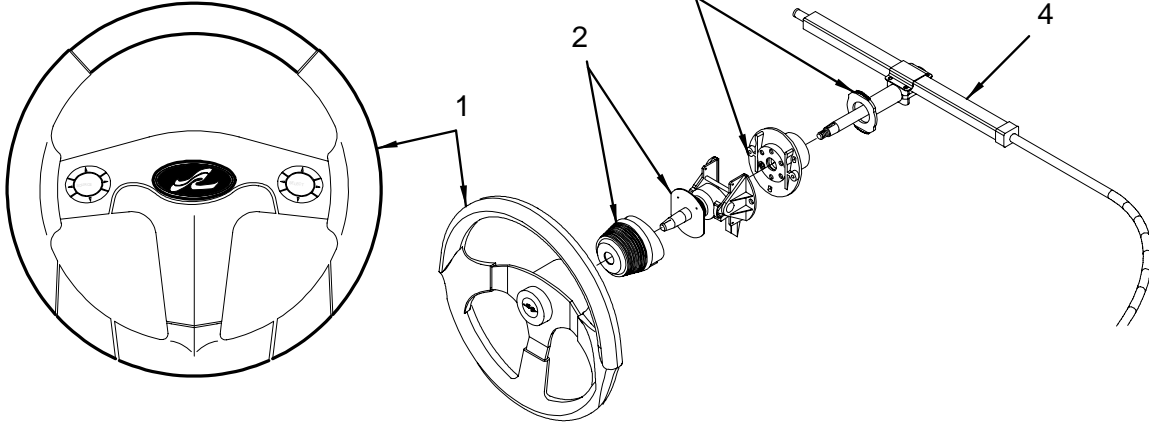

STEERING SYSTEM

INTELLIWHEEL W/STEREO
CONTROL OPTIONS