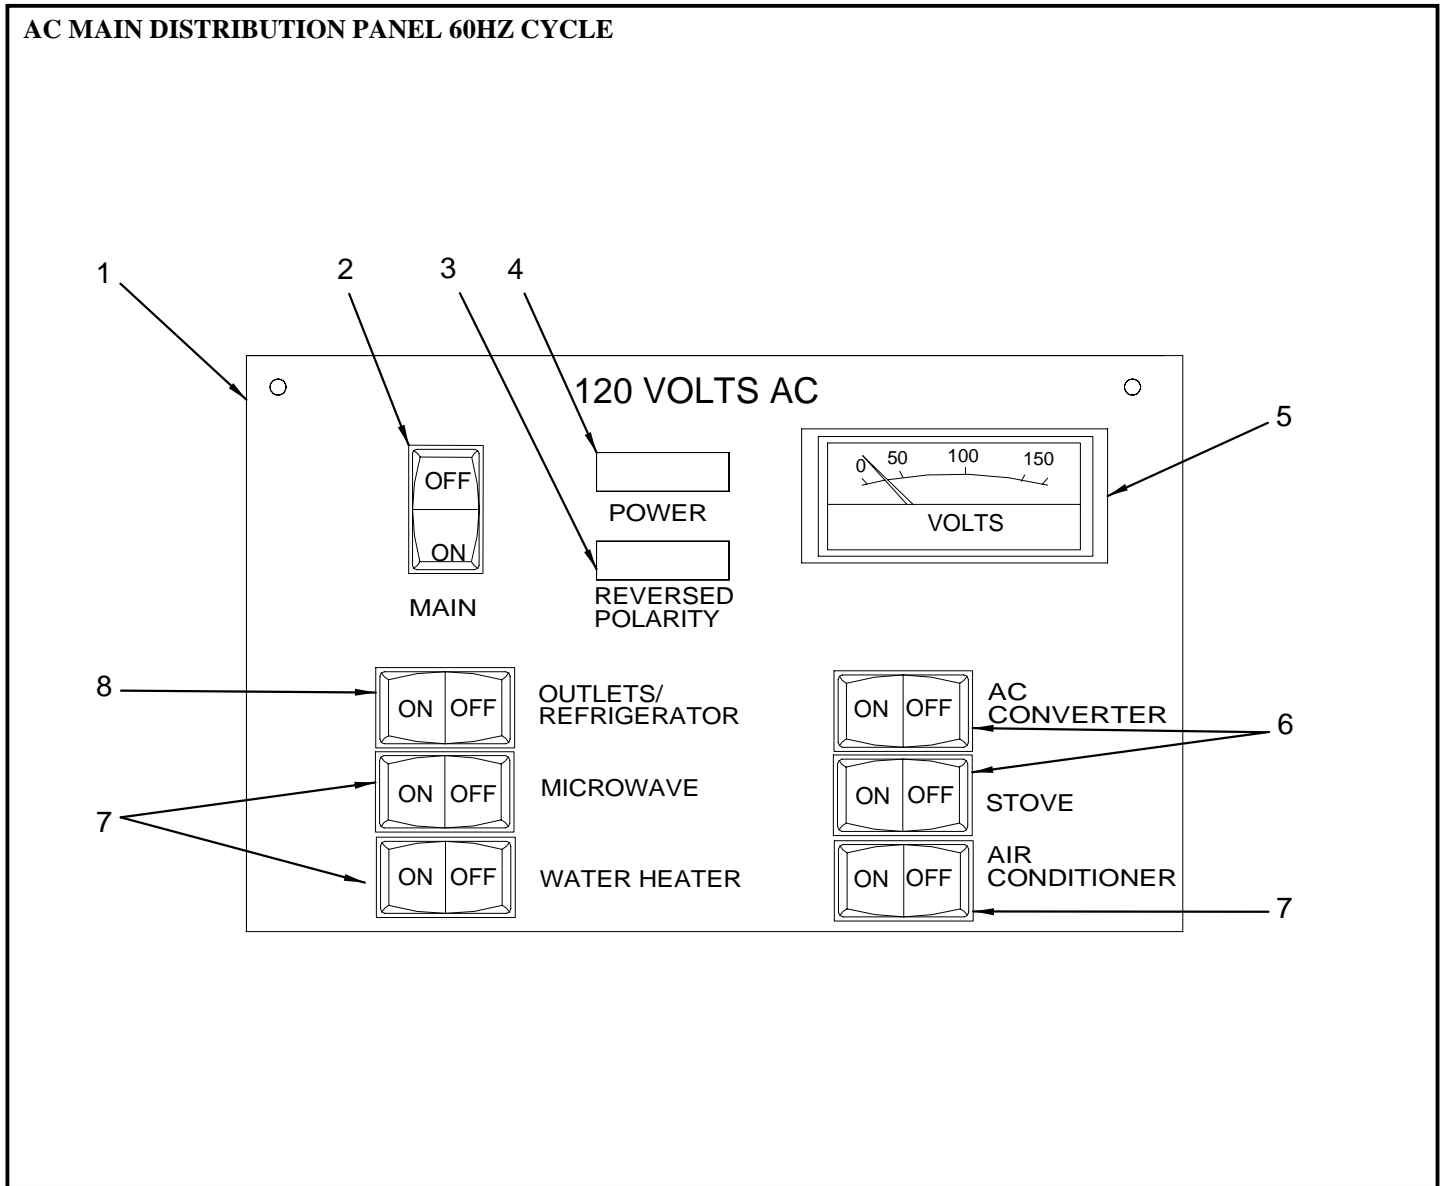

AC MAIN DISTRIBUTION PANEL 60HZ CYCLE

- 1 1508969 PANEL, 280DA-01 AC MDP 120/60
  (SHORE POWER & PREFERRED OPTION GROUP)
- 1524263 PANEL, BLANK:280DA-01 MDP AC
- 2 648873 BRKR/ROCK, 2-POLE AC/DC VERT 30A WHT
- 3 557611 LIGHT, POLARITY RED 125V
- 4 572529 LIGHT, POLARITY GRN 125V
- 5 767608 GAUGE, VOLTMETER AC 0-150 ANALOG WINDOW MT SM
- 6 332593 BRKR/ROCK, SGL-POLE AC/DC HORZ 10A WHT
- 7 332031 BRKR/ROCK, SGL-POLE AC/DC HORZ 15A WHT
- 8 331991 BRKR/ROCK, SGL-POLE AC/DC HORZ 20A WHT