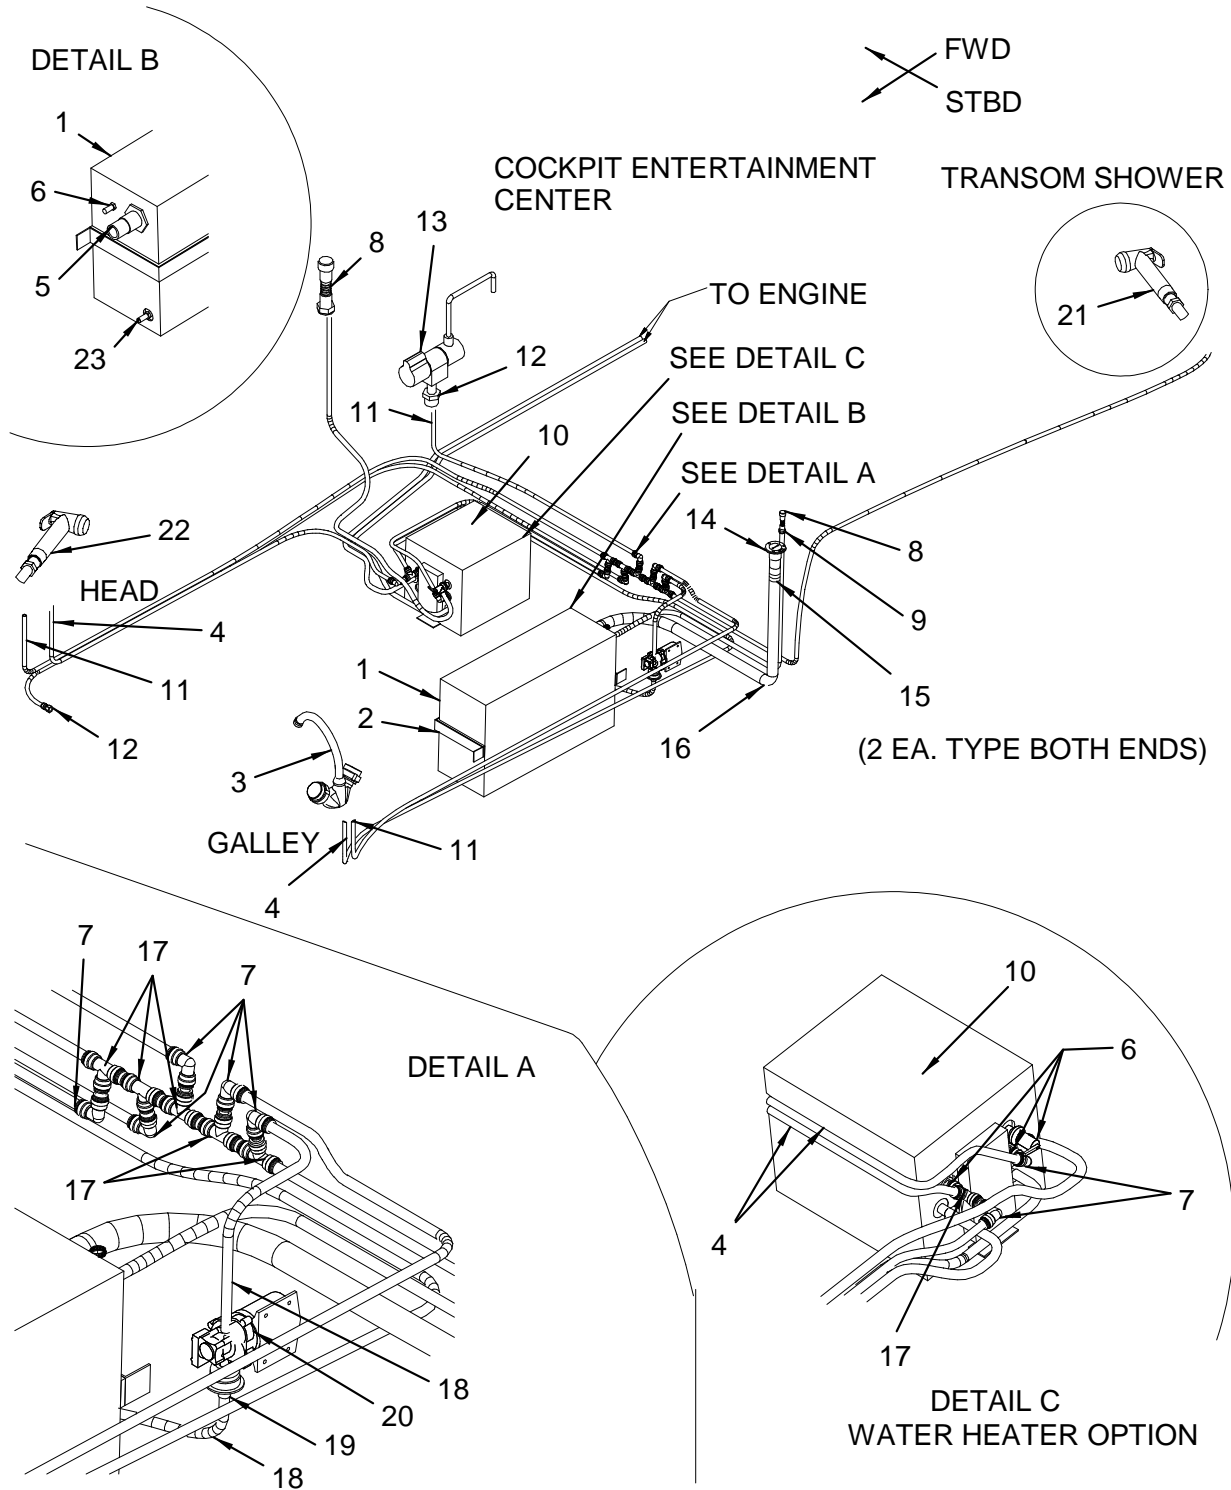

WATER SYSTEM

WATER SYSTEM

1	723163	TANK, WATER 270DA-94 - 24GAL
2	952713	BRACKET, ALUM 2"X 1/8"X 56 5/8" 3/8"HOLES
	1497460	TAPE, FOAM NEOPRENE W/3M 9828 1/4"TH X 2"W
3	1772522	FAUCET, GLY 7"RISE BRUSHED NCKL/CHR
	1253111	ADAPTER, SEATECH 3/8"M COMP-15MM BRASS (HOT WATER SYSTEM)
4	1789751	TUBING, ZURN 1/2"X 1000' RED (HOT WATER SYSTEM)
5	814830	ELBOW, PVC 1.5"MPT X 1.5"BARB X 90DEG MACHINE
6	144675	ADAPTER, BRASS 1/2"MPT X 5/8"BARB
	123398	CLAMP, HOSE #06M 5/16"-7/8" SS MINI
7	1789703	ELBOW, ZURN 1/2" BARB
	1789708	ELBOW, ZURN 1/2" SWIVEL
8	1433176	VENT, FUEL/WATER SS 5/8" 90DEG FLSH MNT
9	124719	HOSE, SANI/CHEMICAL TDX 5/8"
10	1142496	HEATER, WATER 6 GAL 110/60 W/75-210T&P (HOT WATER SYSTEM)
	1156728	HEATER, WATER 6 GAL 220/50 W/75-210T&P (220V HOT WATER SYSTEM)
11	1789735	TUBING, ZURN 1/2"X 1000' BLUE
12	1215185	ADAPTER, SEATECH 1/2"M-15MM STEM BRASS
13	942888	FAUCET, CKPT CERAMIC TAP SWIVEL/FOLD SPOUT
	785253	ADAPTER, NYLON 3/8"MPT X 1/2"MPT
14	1109321	DECK PLATE, WATER SS BLUE CLR-CODE
	522581	DECK PLATE, CAP W/CHAIN
	522599	KEY, DECK PLATE CAP
15	256693	CLAMP, HOSE #24 1"-2" SS .505
16	490219	HOSE, CORR SAN/WATER-FILL 1.5" RH
17	1214824	TEE, SEATECH EQUAL 15MM
18	1442631	HOSE, SEAFLEX SHURFLO PUMP HOSE KIT 36"
19	1797944	FILTER, IN-LINE WATER 1/2"MPSM X 1/2"NPSF
20	1480433	PUMP, FRESH WATER SHURFLO 2.8GPM IMP SOFT MNT
21	1775029	SHOWER, SPRAY BLK NOZZLE W/8" VINYL HOSE
22	1689704	SHOWER, SPRAY NOZZLE ANGLE BASE W/6"SS HOSE
	1764405	SHOWER, BLK HANDLE FAUCET SPRAYER NOZZLE
	1253095	FAUCET/SHOWER, WHT/MIX W/ON/OFF FLX TAIL (HOT WATER SYSTEM)
	942466	COMPRESSION FITTING, BRASS 10MM 1/2"MPT
	1307818	FAUCET/SHOWER, CARTRIDGE ONLY
	1307842	FAUCET/SHOWER, HANDSPRAY ONLY
	1307859	FAUCET/SHOWER, HANDLE ONLY (EA)
	1452812	HOSE, WATER 3/8" BRAIDED METAL 14" W/ADAPTER
23	167874	ELBOW, GENOVA 1/2"MPT X 1/2"BARB X 90DEG

NOT SHOWN

1210897	ADAPTER, SEATECH STEM CHECK 1/2"MPT X 15MM (HOT WATER SYSTEM)
1789686	ADAPTER, ZURN STRAIGHT 1/2" SWIVEL
836106	BRACKET, PVC 1.5"X 1.5"X 8" 1/4"HOLES
1684388	CAP, PROTECT CLAMP RBR .045"X.465-1/2"BLK
1215235	CLIP, SEATECH COLLET 15MM
1547694	COVER, ABS 290SS-01 STRG STRINGER (HOT WATER SYSTEM)
144907	COVER PLATE, SWITCH BOX BLUE PVC (HOT WATER SYSTEM)
1453984	FITTING, NEPT 1/2"FEM SWVL BLK
1501840	HOSE, CONDUIT/SPLIT 1" FLAME RETARDANT (HOT WATER SYSTEM)
1501857	HOSE, CONDUIT/SPLIT 1.5" FLAME RETARDANT (HOT WATER SYSTEM)
124594	HOSE, WATER 5/8" HVY DTY (HEATER) (HOT WATER SYSTEM)
1384809	PLUG, FAUCET COMPRESSION 3/8"
959049	PLUG, PVC 1/2" MPT
182964	THRU-HULL, PLAS 3/4" WHT (HOT WATER SYSTEM)