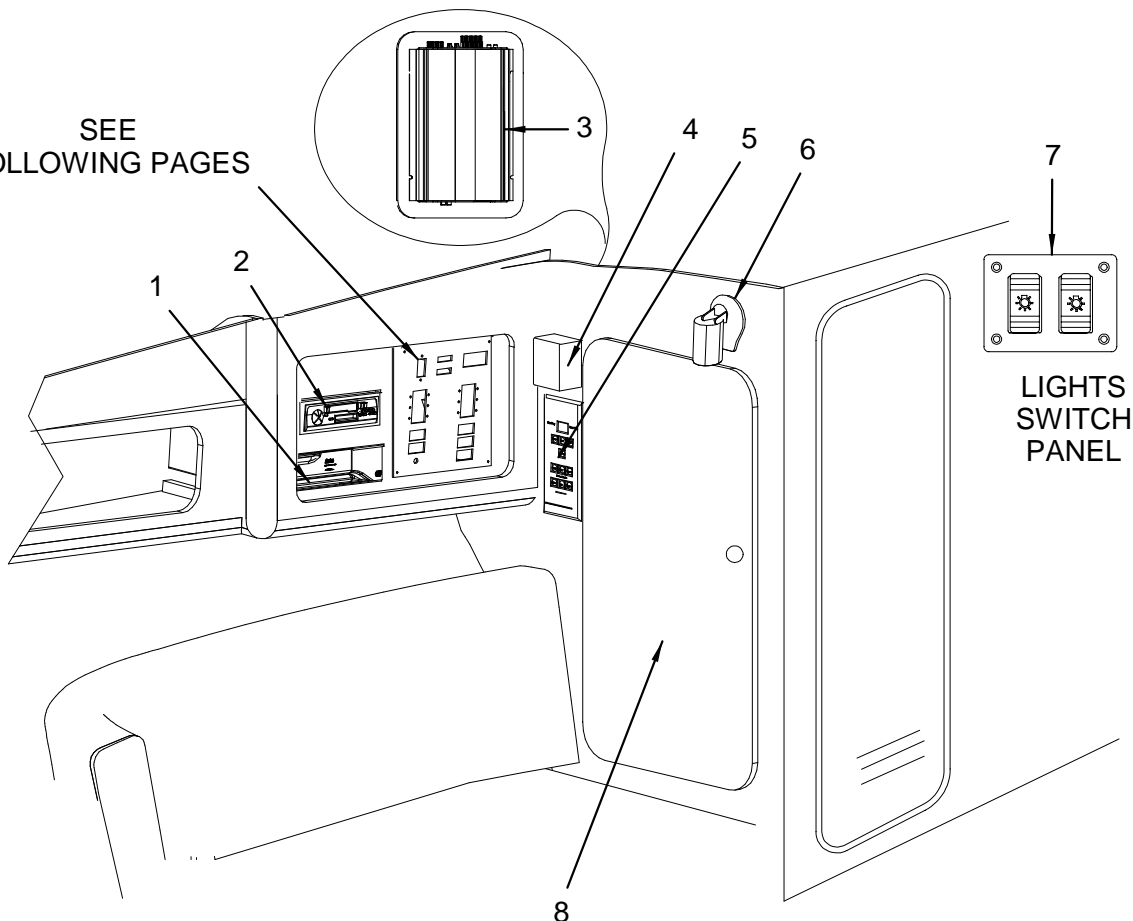

FORWARD STATEROOM (STARBOARD VIEW)

SEE FOLLOWING PAGES

FORWARD STATEROOM (STARBOARD VIEW)

- 1 1122357 STEREO, CD (6 DISC) MAGAZINE CLARION
  (PREMIUM COCKPIT SOUND SYSTEM - 12 VOLT)
- 1733835 STEREO, CD CHANGER 6-DISC DCZ625 C-NET
  (PREMIUM COCKPIT SOUND SYSTEM - 12 VOLT)
- 2 1751777 STEREO, AM/FM CD PLAYER W/CHNGR CNTRL SIR SAT
- 1768304 STEREO, SIRIUS SATELLITE RCVR SIRCL1-1YR
  (SIRIUS SATELLITE RADIO)
- 1766115 PACKET, SIRIUS WELCOME KIT
  (SIRIUS SATELLITE RADIO)
- 1766168 DECAL, SIRIUS IT'S ON
  (SIRIUS SATELLITE RADIO)
- 3 1767698 STEREO, AMP MARINE AUDIO MAA402 12V
- 1547769 BOARD, LDPVC 290SS-01 AMP MNT
- 1753771 STEREO, AMP CLARION APX200 2M
  (PREMIUM COCKPIT SOUND SYSTEM - 12 VOLT)
- 1782017 STEREO, AMP CLARION APX480M
  (TRANSOM SPEAKERS W/PREM. COCKPIT SYSTEM ONLY)
- 4 1781228 MONITOR, CO DETECTOR WHT CMD-4
- 1782156 PLATE, CO MONITOR BACKING WHT (CMD-4)
- 5 1604271 A/C COMP, DISPLAY ECU BLK W/3/4" DOOR
  (AIR CONDITIONING)
- 1055821 A/C COMP, FACE PLATE FOR CONTROL BLK
  (AIR CONDITIONING)
- 6 830307 SPOTLIGHT, SWVL TASK BEIGE W/CHR ACCNT HLGN
- 858886 BULB, REPL FOR #0830307
- 7 957753 PANEL, 290SDA-97/310DA-98 ENTRANCE LIGHTS
- 785949 ACTUATOR, ROCK WHT W/O LENS-LIGHTS

- 7 797761 BODY, ROCK SW SPST BLK 12V INCAND NON-LIT
- 8 1786078 290SS 05,DOOR,H/L CMLPT FWDSTRM
- 195032 HINGE, AL CONT 1.25" X 72" BRITE
- 761445 CATCH, RIM-LOCK STRIKE PLATE
- 772418 CATCH, RIM-LOCK WHT
- 1742136 PULL, PUSH-BUTTON KNOB SAT/NCKL
- 1776837 PULL, ROSETTE SAT/NCKL 16MM (5/8")
- 148015 HOOK, CLOTHES HOOK SURFACE MT 5"