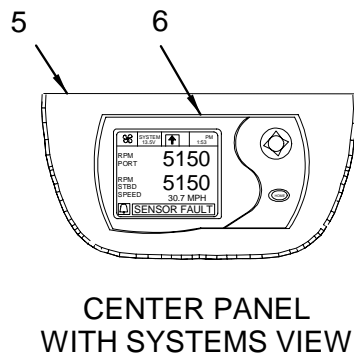

SWITCH PANEL