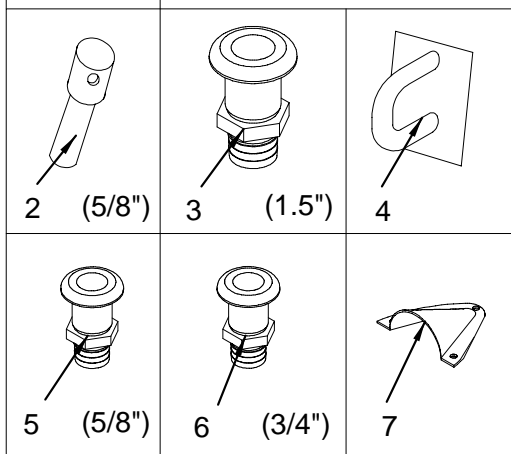

NOT SHOWN

- 137349 ACCESS PLATE, PLAS CVR 5" WHT

EXTERIOR (HULL)

PORT SIDE

STBD SIDE

EXTERIOR (HULL)

- 1 1778931 THRU-HULL, SS 1 1/8" BARB SHORT W/RBR GASKET
- 2 1433176 VENT, FUEL/WATER SS 5/8" 90DEG FLSH MNT
- 3 1778928 THRU-HULL, SS 1.5" BARB SHORT W/RBR GASKET
- 4 126599 EYE, STERN 1/2" X 3 7/16" W/BACKING PLATE
- 5 124487 THRU-HULL, PLAS 5/8" WHT
(AIR CONDITIONING / HEATING-3/4 TON)
- 6 182964 THRU-HULL, PLAS 3/4" WHT
- 7 126870 VENT, CLAMSHELL ROPE LCKR 1 5/8" X 1.5"
- 8 697508 EYE, BOW 3/8" X 2.75"
- 9 1454008 PORTLIGHT, OPENING ALL SS 3/8"-7/8" FROS REV1
(HEAD ONLY)
- 10 1331313 PORTLIGHT, SCREEN 3/8" X 7/8"
- 11 1331735 PORTLIGHT, GASKET ONLY (BOMAR)
- 12 1331727 PORTLIGHT, LENS ONLY FROSTED (BOMAR)
- 13 1107044 PORTLIGHT, HANDLES QUICKDOGS (BOMAR)
- 14 866434 KNOB, PORTLIGHT KNOB ONLY (BOMAR)
- 15 1513183 TRIM RING, PORTLIGHT 3/8" SS
- 16 1314459 PORTLIGHT, GASKET SATURATED FOAM