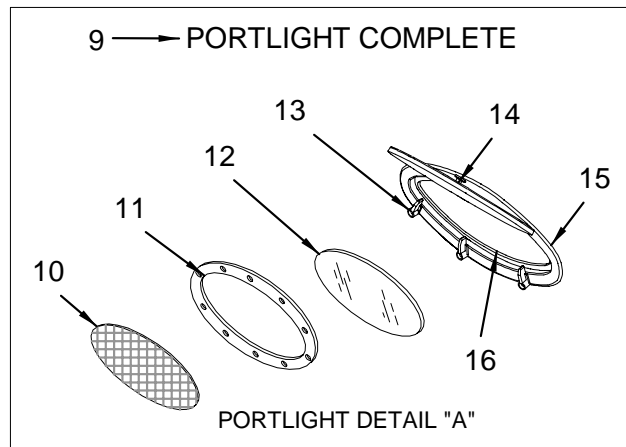

NOT SHOWN

- 137349 ACCESS PLATE, PLAS CVR 5" WHT

EXTERIOR (HULL)

PORT SIDE

STBD SIDE

EXTERIOR (HULL)

- 1 1778931 THRU-HULL, SS 1 1/8" BARB SHORT W/RBR GASKET
- 2 1433176 VENT, FUEL/WATER SS 5/8" 90DEG FLSH MNT
- 3 1778928 THRU-HULL, SS 1.5" BARB SHORT W/RBR GASKET
- 4 126599 EYE, STERN 1/2" X 3 7/16" W/BACKING PLATE
- 5 124487 THRU-HULL, PLAS 5/8" WHT
(AIR CONDITIONING / HEATING-3/4 TON)
- 6 182964 THRU-HULL, PLAS 3/4" WHT
- 7 126870 VENT, CLAMSHELL ROPE LCKR 1 5/8" X 1.5"
- 8 697508 EYE, BOW 3/8" X 2.75"
- 9 1454008 PORTLIGHT, OPENING ALL SS 3/8"-7/8" FROS REV1
(HEAD ONLY)
- 10 1331313 PORTLIGHT, SCREEN 3/8" X 7/8"
- 11 1331735 PORTLIGHT, GASKET ONLY (BOMAR)
- 12 1331727 PORTLIGHT, LENS ONLY FROSTED (BOMAR)
- 13 1107044 PORTLIGHT, HANDLES QUICKDOGS (BOMAR)
- 14 866434 KNOB, PORTLIGHT KNOB ONLY (BOMAR)
- 15 1513183 TRIM RING, PORTLIGHT 3/8" SS
- 16 1314459 PORTLIGHT, GASKET SATURATED FOAM