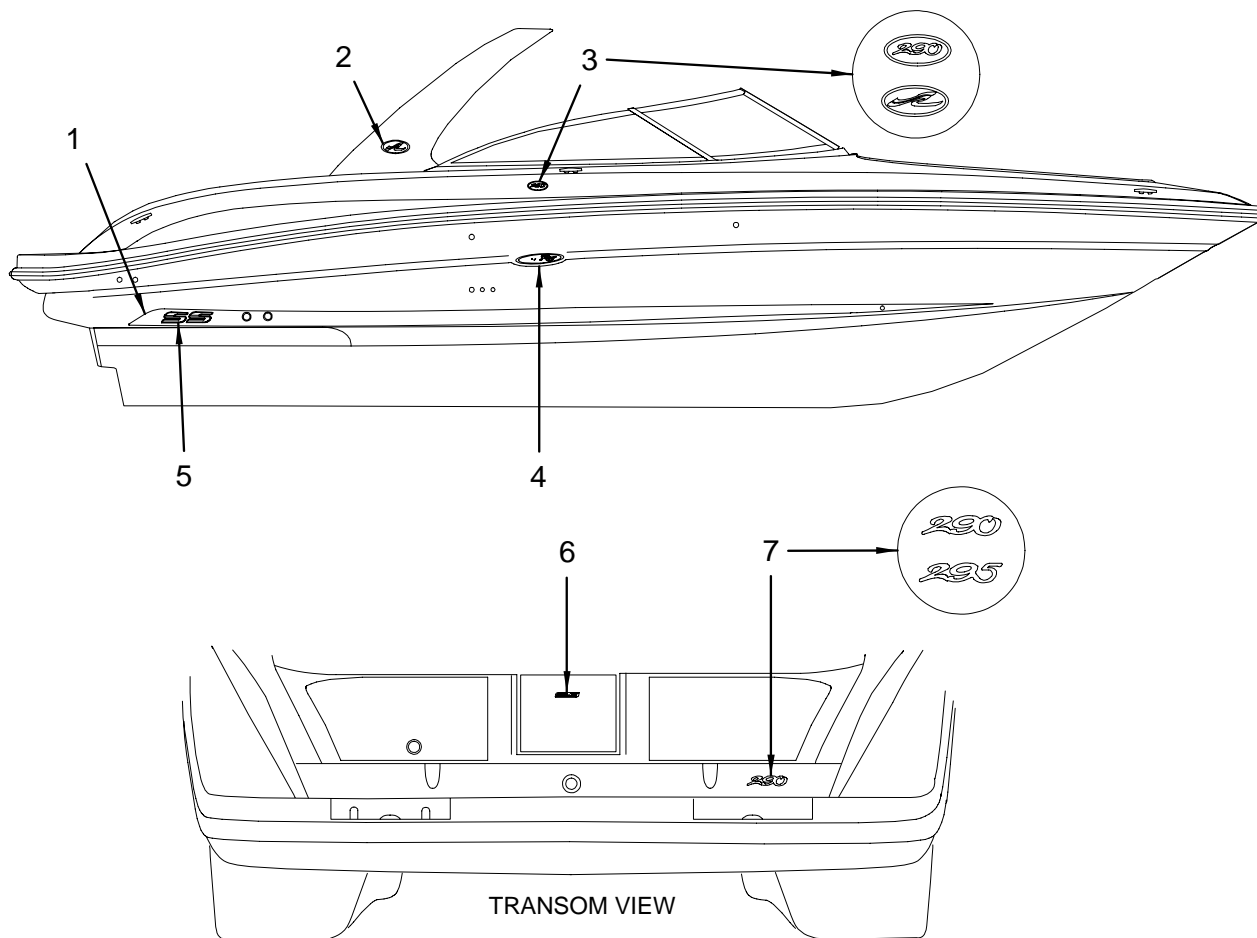

EXTERIOR GRAPHICS (STANDARD)