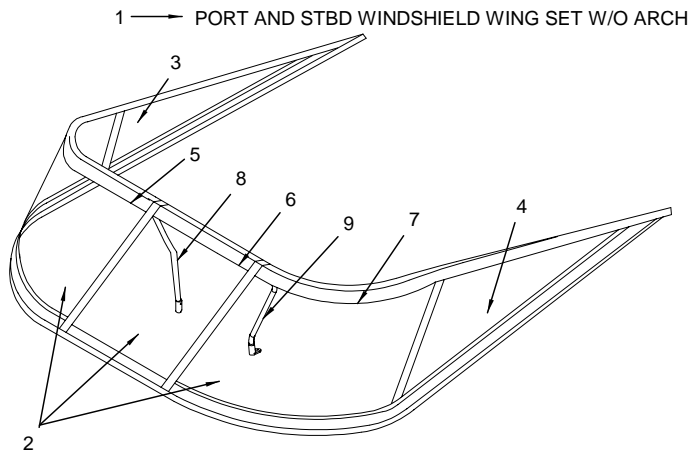

EXTERIOR (WINDSHIELD)

EXTERIOR (WINDSHIELD)

- 1 1775349 W/S, 290SLX/SS-05 BLK/SS STD WINGS W/SNPS
- 1785544 VINYL, W/S GASKET 2005
- 2 1775348 W/S, 290SLX/SS-05 BLK/SS FRONTS W/SNPS
- 3 1778737 W/S, 290SLX/SS-05 BLK/SS STB WINGS N/ARCH
- 4 1778736 W/S, 290SLX/SS-05 BLK/SS PRT WINGS N/ARCH
- 5 1778734 W/S, 290SLX/SS-05 BLK/SS W/SNPS STB FRNT
- 6 1778735 W/S, 290SLX/SS-05 BLK/SS W/SNPS CTR
- 7 1778733 W/S, 290SLX/SS-05 BLK/SS W/SNPS PRT FRNT
- 8 1535251 SUPPORT, W/S 290SS-01 STBD
- 9 1535244 SUPPORT, W/S 290SS-01 PORT
- 10 1775352 W/S, 290SLX/SS-05 BLK/SS ARCH WINGS W/SNPS
  (FIBERGLASS SPORT SPOILER W/ OVERHEAD LIGHTS)
- 11 1778739 W/S, 290SLX/SS-05 BLK/SS STB WING W/ARCH
  (FIBERGLASS SPORT SPOILER W/ OVERHEAD LIGHTS)
- 12 1778738 W/S, 290SLX/SS-05 BLK/SS PRT WING W/ARCH
  (FIBERGLASS SPORT SPOILER W/ OVERHEAD LIGHTS)
- 13 1748550 WIPER BLADE, 18" FLEX BLACK (AM)
- 14 1748549 WIPER ARM, 15"-19" BLACK (AM)
- 15 1753656 WIPER MOTOR, 85 DEG (AM) W/3" SHAFT