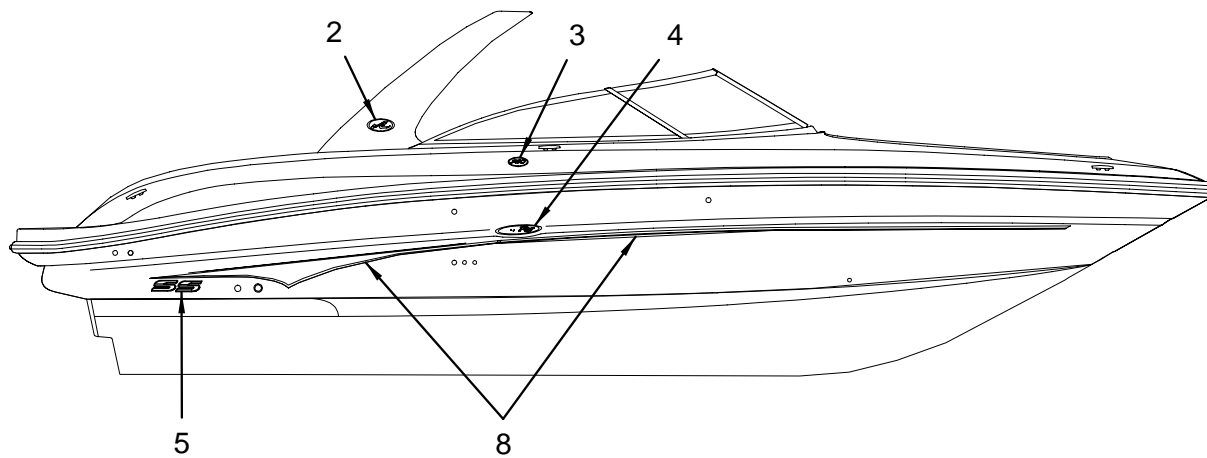

EXTERIOR GRAPHICS (TWO TONE)