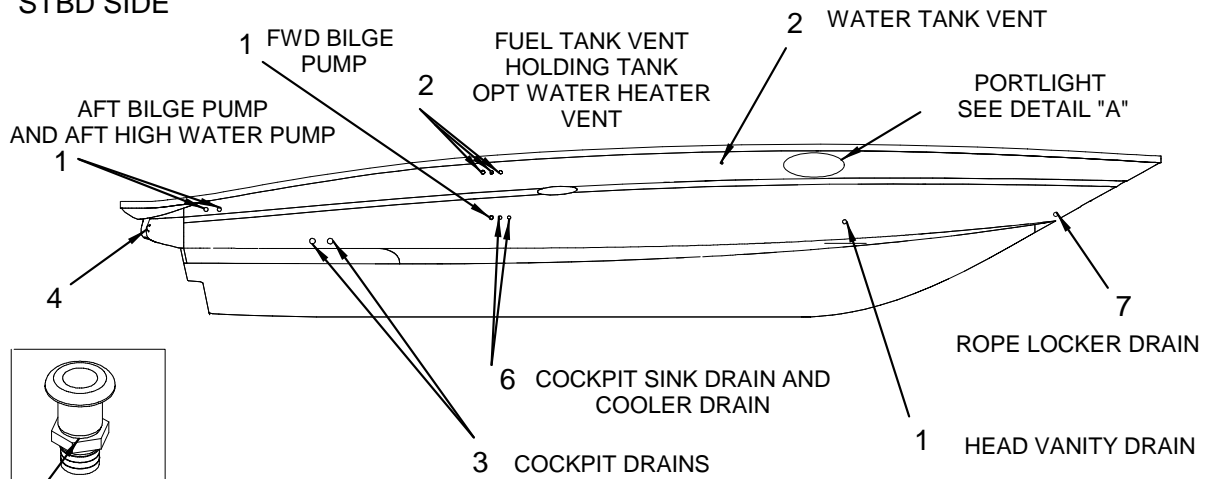

NOT SHOWN

- 137349 ACCESS PLATE, PLAS CVR 5" WHT

EXTERIOR (HULL)

PORT SIDE

STBD SIDE

EXTERIOR (HULL)

- 1 1778931 THRU-HULL, SS 1 1/8" BARB SHORT W/RBR GASKET
- 2 1433176 VENT, FUEL/WATER SS 5/8" 90DEG FLSH MNT
- 3 1778928 THRU-HULL, SS 1.5" BARB SHORT W/RBR GASKET
- 4 126599 EYE, STERN 1/2" X 3 7/16" W/BACKING PLATE
- 5 124487 THRU-HULL, PLAS 5/8" WHT
(AIR CONDITIONING / HEATING-3/4 TON)
- 6 182964 THRU-HULL, PLAS 3/4" WHT
- 7 126870 VENT, CLAMSHELL ROPE LCKR 1 5/8" X 1.5"
- 8 697508 EYE, BOW 3/8" X 2.75"
- 9 1454008 PORTLIGHT, OPENING ALL SS 3/8"-7/8" FROS REV1
(HEAD ONLY)
- 10 1331313 PORTLIGHT, SCREEN 3/8" X 7/8"
- 11 1331735 PORTLIGHT, GASKET ONLY (BOMAR)
- 12 1331727 PORTLIGHT, LENS ONLY FROSTED (BOMAR)
- 13 1107044 PORTLIGHT, HANDLES QUICKDOGS (BOMAR)
- 14 866434 KNOB, PORTLIGHT KNOB ONLY (BOMAR)
- 15 1513183 TRIM RING, PORTLIGHT 3/8" SS
- 16 1314459 PORTLIGHT, GASKET SATURATED FOAM