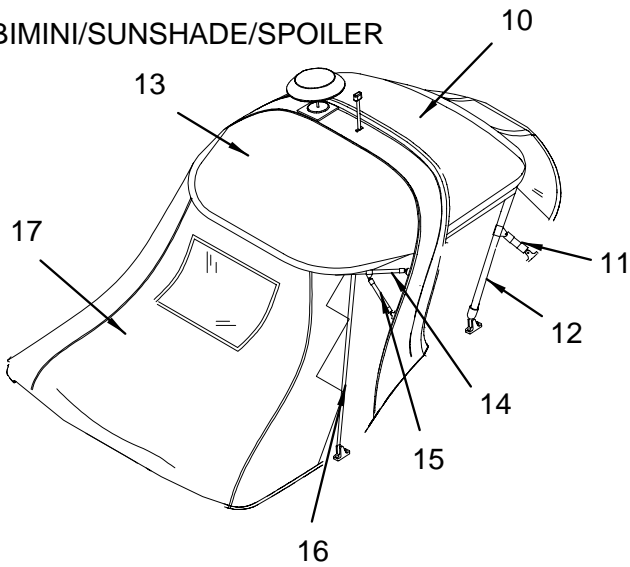

CANVAS (BLACK)

BIMINI

BIMINI/SUNSHADE/SPOILER

CANVAS HARDWARE

BUNGEE STRAP	CINCH STRAP	END CAP	JAW SLIDE	PULL PIN	RADIUS HINGE	SIDE SPACER	STRAIGHT HINGE	STRAP EYE
18	19	20	21	22	23	24	25	26

CANVAS (BLACK)