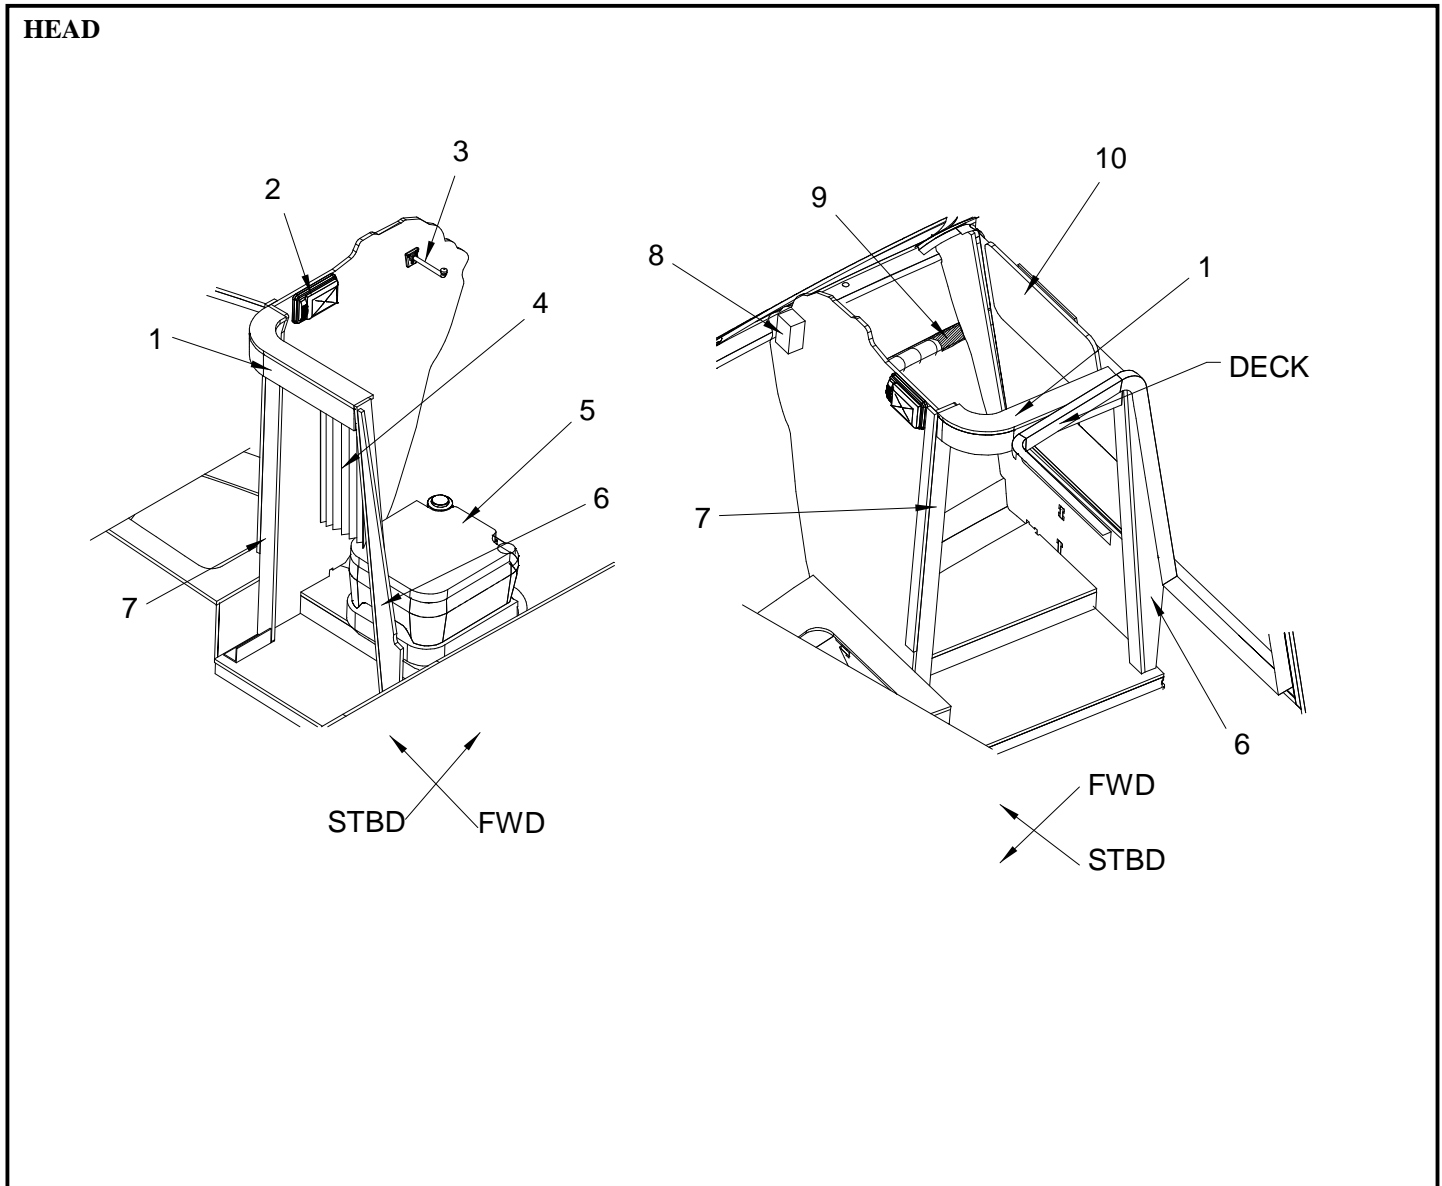

HEADLINER/ HULL LINER

1128487 FABRIC, GEOMETRIC STRAW (NDLPNCH) W/BACK

NOT SHOWN

595090 VELCRO, HOOK WHT 2" PRESSURE SENSITIVE

WASHABLE SURFACE

1140375 VINYL, RVIEW LT CAMEO N/W 1/4"FB W/DOW

HEAD

- 1 1764044 225WE 04,P,NL,UPR ENTR HEAD
- 2 312975 LIGHT, SGL DOME FLUSH MT WHT W/SWITCH
- 3 148015 HOOK, CLOTHES HOOK SURFACE MT 5"
- 4 1727752 CURTAIN, 225WE-03 MONSOON FF SAND
- 186692 UPH PARTS, DRAPE T-TAB CARRIER W/ELASTIC
- 728014 TRACK, VINYL AWNING WHITE "FLEX-A-RAIL" 7.5'
- 5 130716 HEAD, PORTABLE SANI POTTI PARCHMENT 2.8GAL
- 6 1764033 225WE 04,P,NL,AFT ENTR HEAD
- 7 1764041 225WE 04,P,NL,FWD ENTR HEAD
- 8 965707 MONITOR, CO DETECTOR WHT
- 1189687 PLATE, CO MONITOR BACKING WHT
- 9 1764042 225WE 04,P,NL,STB GNWL HEAD
- 10 1764034 225WE 04,P,NL,AFT HEAD DASH ACCESS