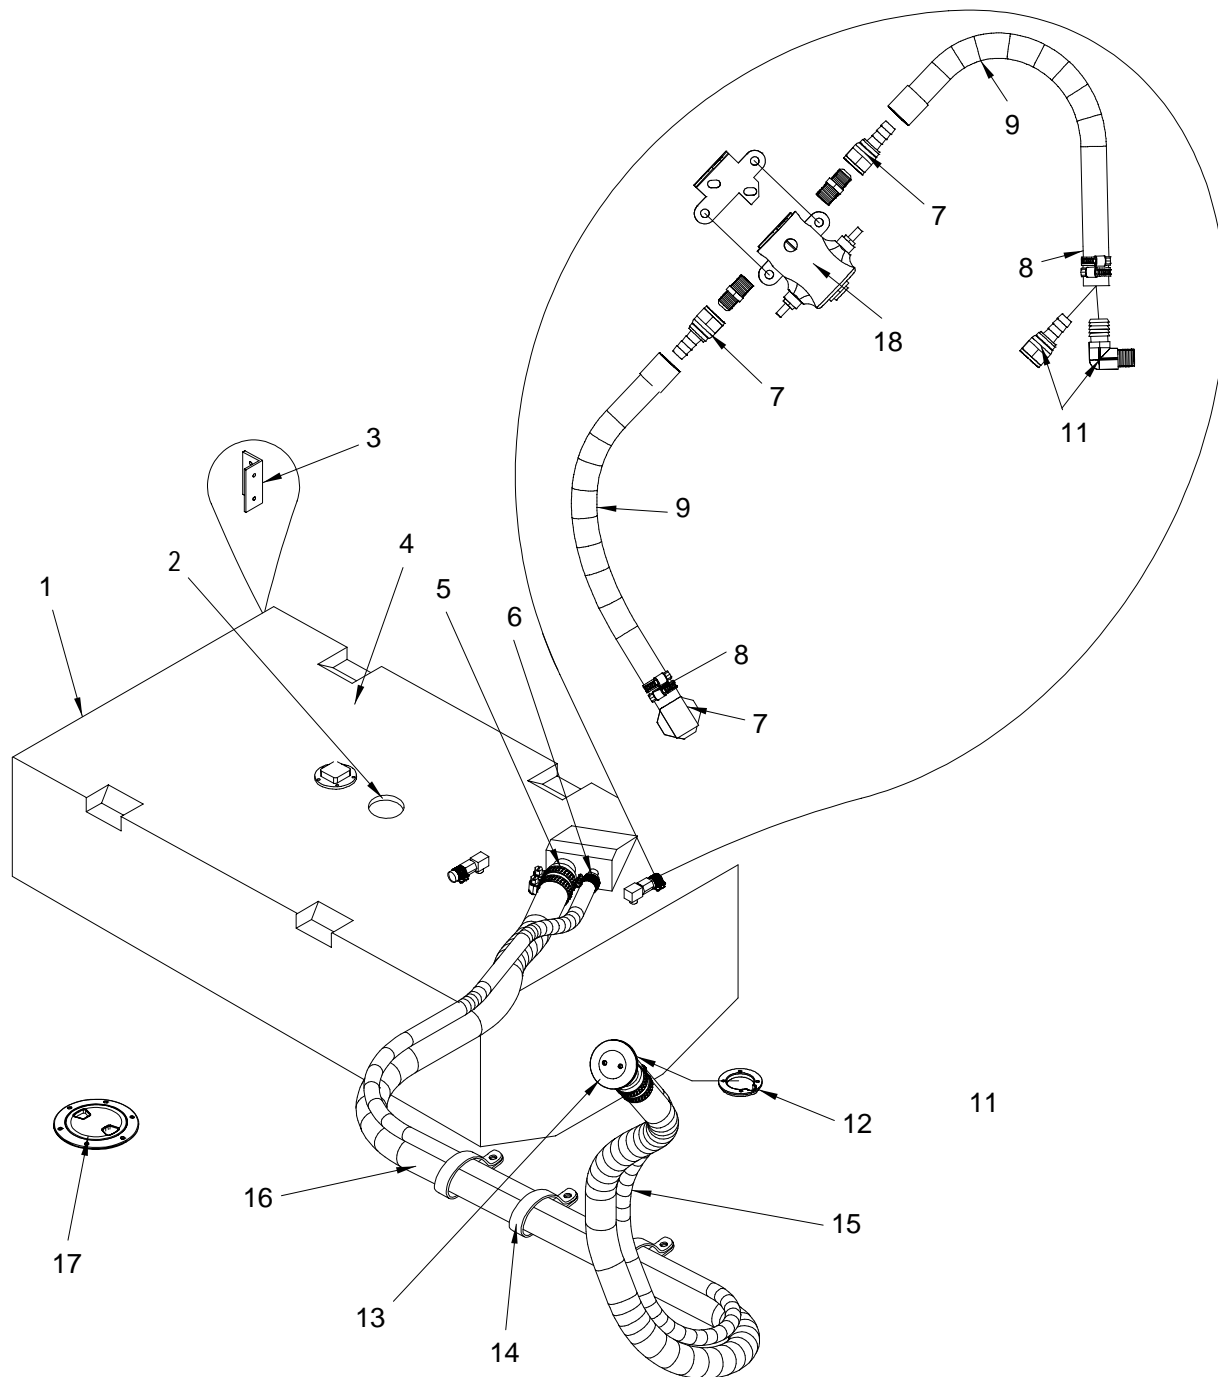

FUEL SYSTEM

FUEL SYSTEM

1	1757647	TANK, FUEL 225WE-04 50GAL PLAS W/SS SENDER
2	1473230	SENDING UNIT, WEMA 12.5"
3	129189	ANGLE, ALUM 1/8"X 1.5"X 1.5"X 16'
4	1763856	225WE 04,STRAP,AFT CTR BLG FUEL TANK
	1497452	TAPE, FOAM NEOPRENE W/3M 9828 3/8"TH X 2"W
	468934	TAPE, VAC PAK WHT (4"X 36YDS) PRESERVATION
	141747	ANGLE, PVC 2"X 2"X 1/4"X 10' GREY
5	256693	CLAMP, HOSE #24 1"-2" SS .505
6	256677	CLAMP, HOSE #12 1/2"-1.25" SS .505
7	140483	ADAPTER, BRASS 1/4"MPT X 3/8"SAE
	170589	FITTING, BRASS 3/8"BARB/NUT
	1545193	TUBE, ANTI-SIPHON VALVE ONLY (FOR#1347780) (ABOVE # HULL# 3001 -> 3188)
	1740392	TUBE, P/U ASSY FUEL (FOR TANK #1689954)
8	123398	CLAMP, HOSE #06M 5/16"-7/8" SS MINI
9	1478213	FERRULE, FUEL LINE 3/8"ISO/CE
10	123661	CLAMP, LOOM VINYL DIP 1"
11	258285	ELBOW, BRASS 90DEG 1/4"MPT X 3/8"BARB
	140483	ADAPTER, BRASS 1/4"MPT X 3/8"SAE
12	1098615	DECK PLATE, GAS CHR W/VENT (SHIM ONLY)
13	1109354	DECK PLATE, GAS CHR W/VENT 45DG NCK RED CODE
	1213867	DECK PLATE, CAP W/CHAIN GAS (FOR #1109354)
	1068592	KEY, DECK PLATE CAP
14	123604	CLAMP, LOOM VINYL DIP 2.5"
15	123778	HOSE, FUEL 5/8" TYPE A CLASS 2
16	123745	HOSE, FUEL 1.5" TYPE A CLASS 2
17	137349	ACCESS PLATE, PLAS CVR 5" WHT
18	224329	VALVE, BRASS FUEL SHUT-OFF ELEC 12V SKINNER
	306936	BRACKET, FUEL SHUT-OFF VALVE (SKINNER-ELEC)
	1689600	HARNES, 9' ELEC FUEL SHUTOFF VLV W/TERM 02

LABELS

1745512	LABEL, STAY CLEAR OF MOVING PARTS
1745157	LABEL, FUEL RECOMMENDATION

NOT SHOWN

1412626	BOOT, E-MODULE RED
1501840	HOSE, CONDUIT/SPLIT 1" FLAME RETARDANT