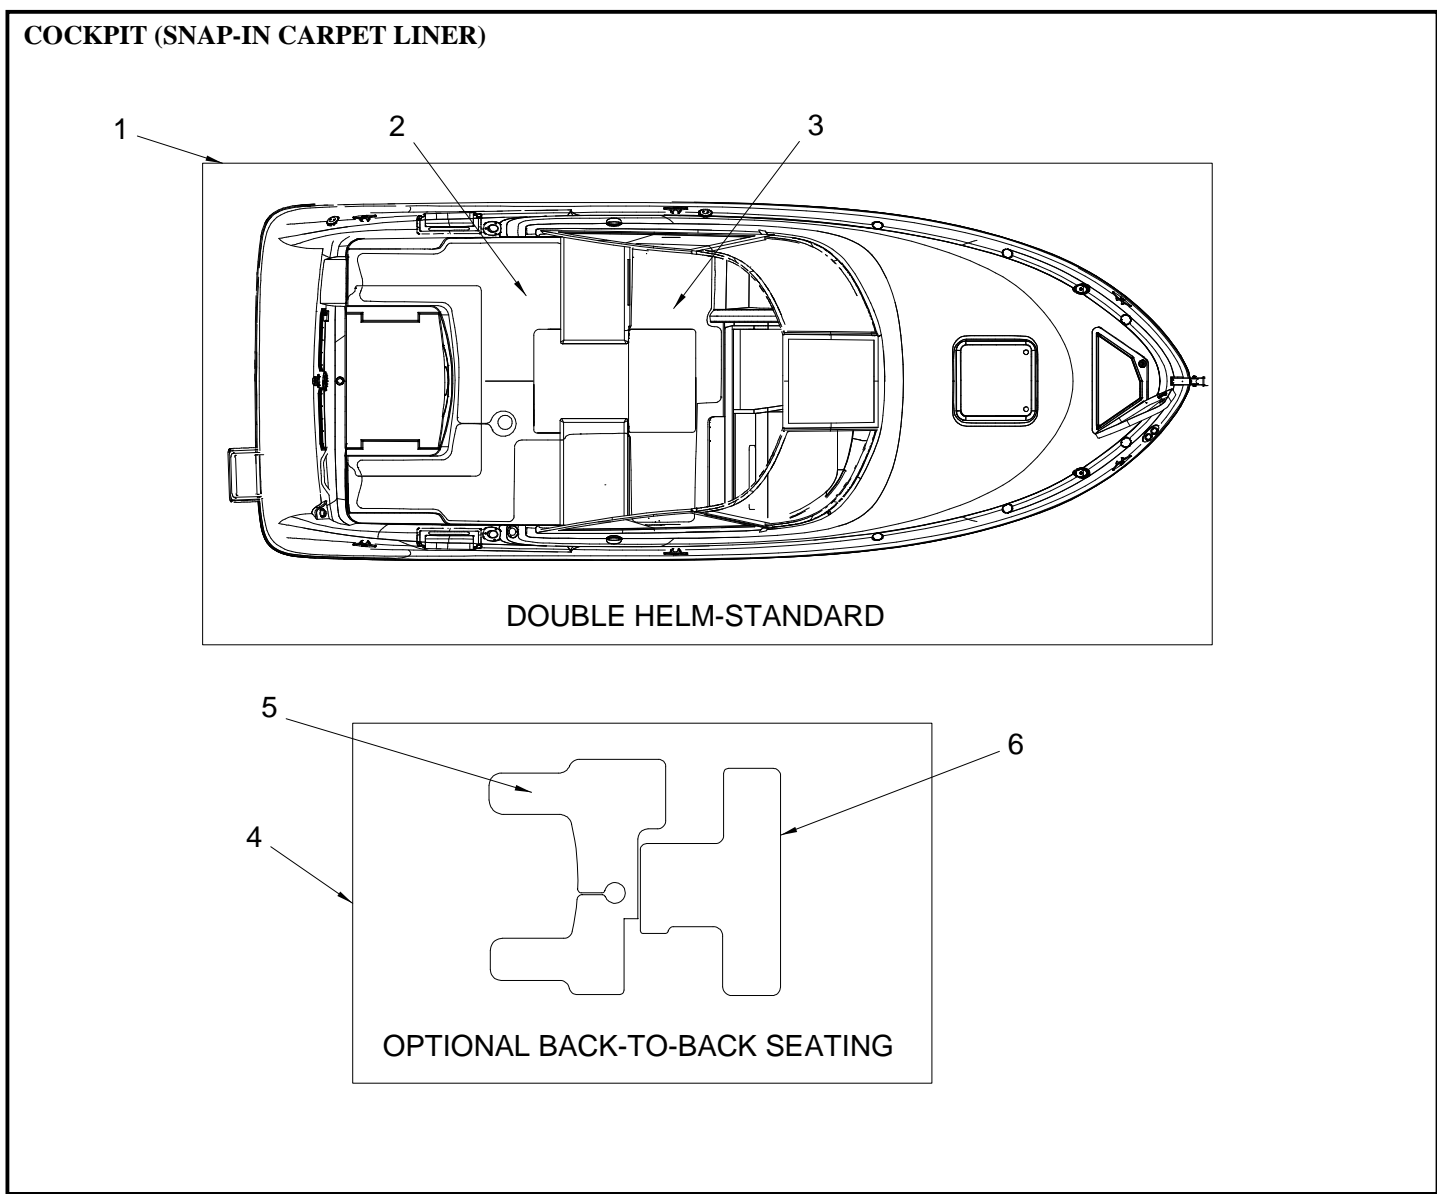

COCKPIT (SNAP-IN CARPET LINER)

- 1 1763909 225WE 04,CARPET,CKPT SNPN CMPLT
- 2 1763907 225WE 04,CARPET,AFT CKPT SNPN CMPLT
- 3 1763910 225WE 04,CARPET,FWD CKPT SNPN
- 4 1763908 225WE 04,CARPET,CKPT SNPN B/B CMPLT
  (OPTIONAL BACK-TO-BACK SEATING)
- 5 1763906 225WE 04,CARPET,AFT CKPT SNPN B/B
  (OPTIONAL BACK-TO-BACK SEATING)
- 6 1763911 225WE 04,CARPET,FWD CKPT SNPN B/B
  (OPTIONAL BACK-TO-BACK SEATING)

BINDING

- 839720 BINDING, CANVAS 1" LINEN BIAS SUNBRELLA

CARPET COCKPIT STORAGE

- 1752085 CARPET, EXT 24 OZ NICKEL BT

COCKPIT CARPET

- 1609916 CARPET, EXT 28 OZ DUNE PEBBLE #902 RL 7FT