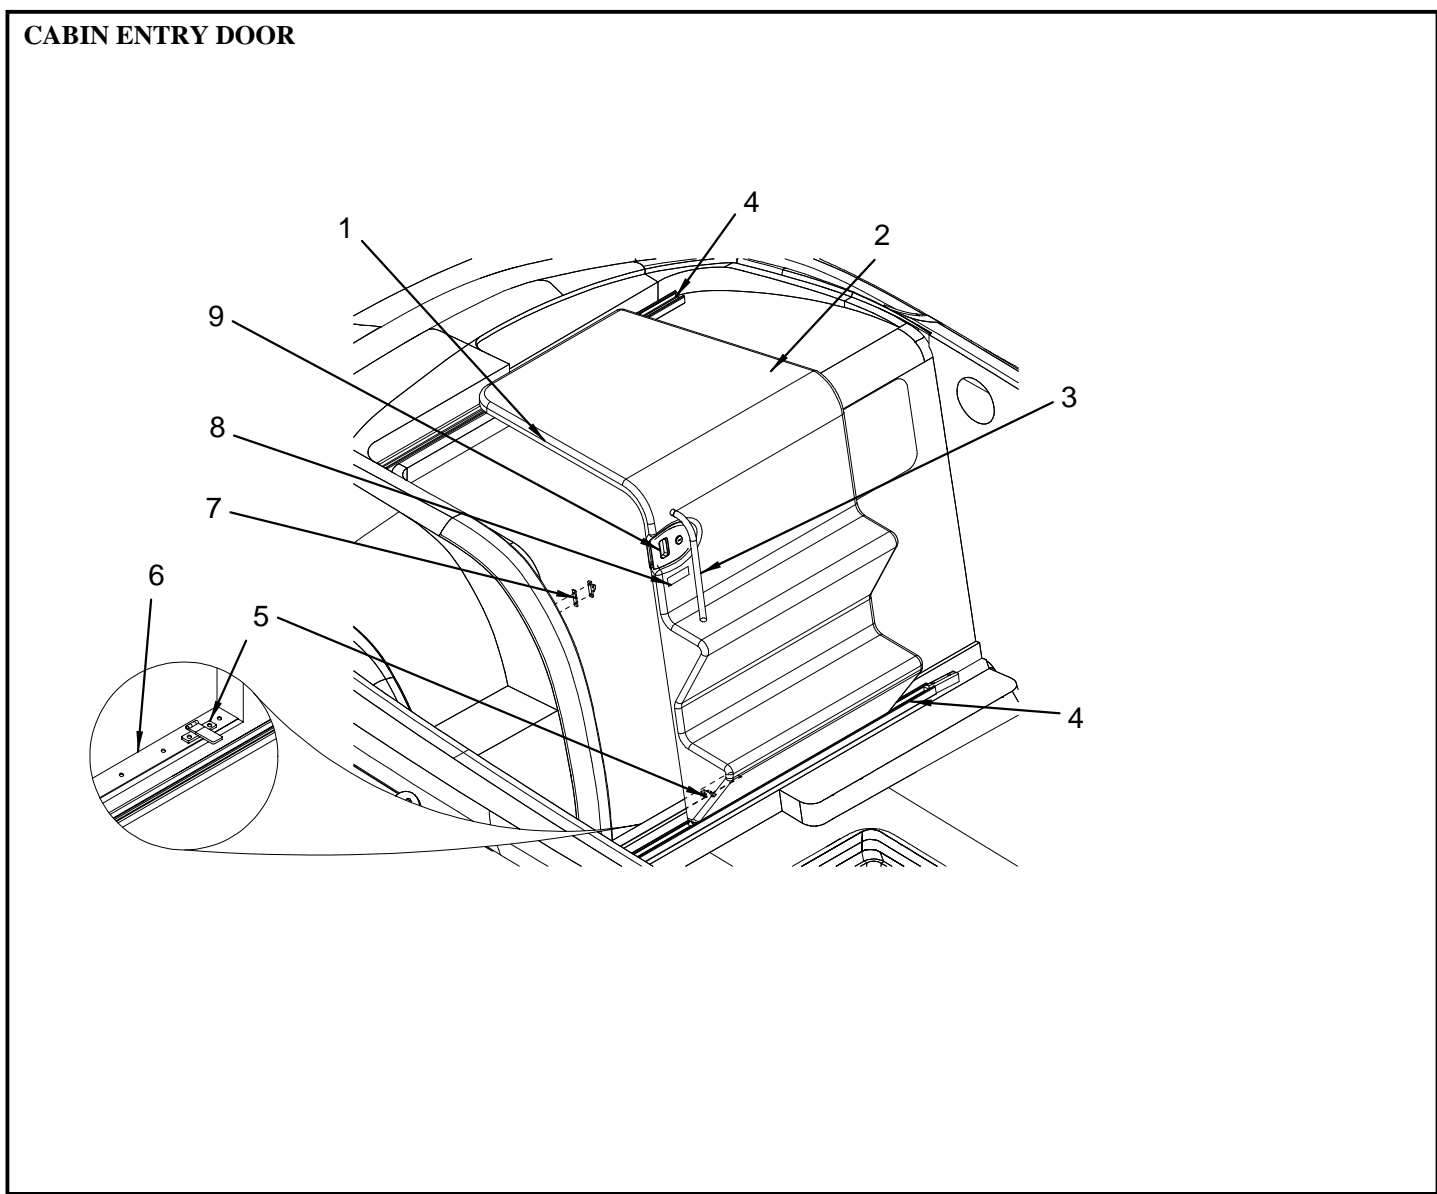

CABIN ENTRY DOOR

- 1 136853 NOSING, ALUM 5/8"X 12' T-1 ROUNDED BRITE BUFF
- 2 1763964 225WE 04,DOOR,FWD GLY ENTR FBRGLS
  (NOTE: DOOR WITH HEADLINER ONLY)
- 3 1497312 RAIL, GRAB 225WE-01 CABIN ENTRYWAY
- 4 1758600 TRACK, 225WE-04 ENTRY WAY DOOR
  (REPLACEMENT PARTS AVAILABLE FROM VENDOR BY DESCRIPTION ONLY)
- 5 1340959 STOP, SLIDING DOOR/WINDOW CHR HVY DTY
- 6 1500636 THRESHOLD, SS 225WE-01 ENTRYWAY
- 7 826453 SHIM, DOOR STRIKER
- 8 1751057 LABEL, WARNING CABIN DOOR
  1743548 LABEL, WARNING RUNNING BOAT W/DOOR OPEN
- 9 1479906 LOCK, CABIN DOOR OVAL SS FLUSH #7482