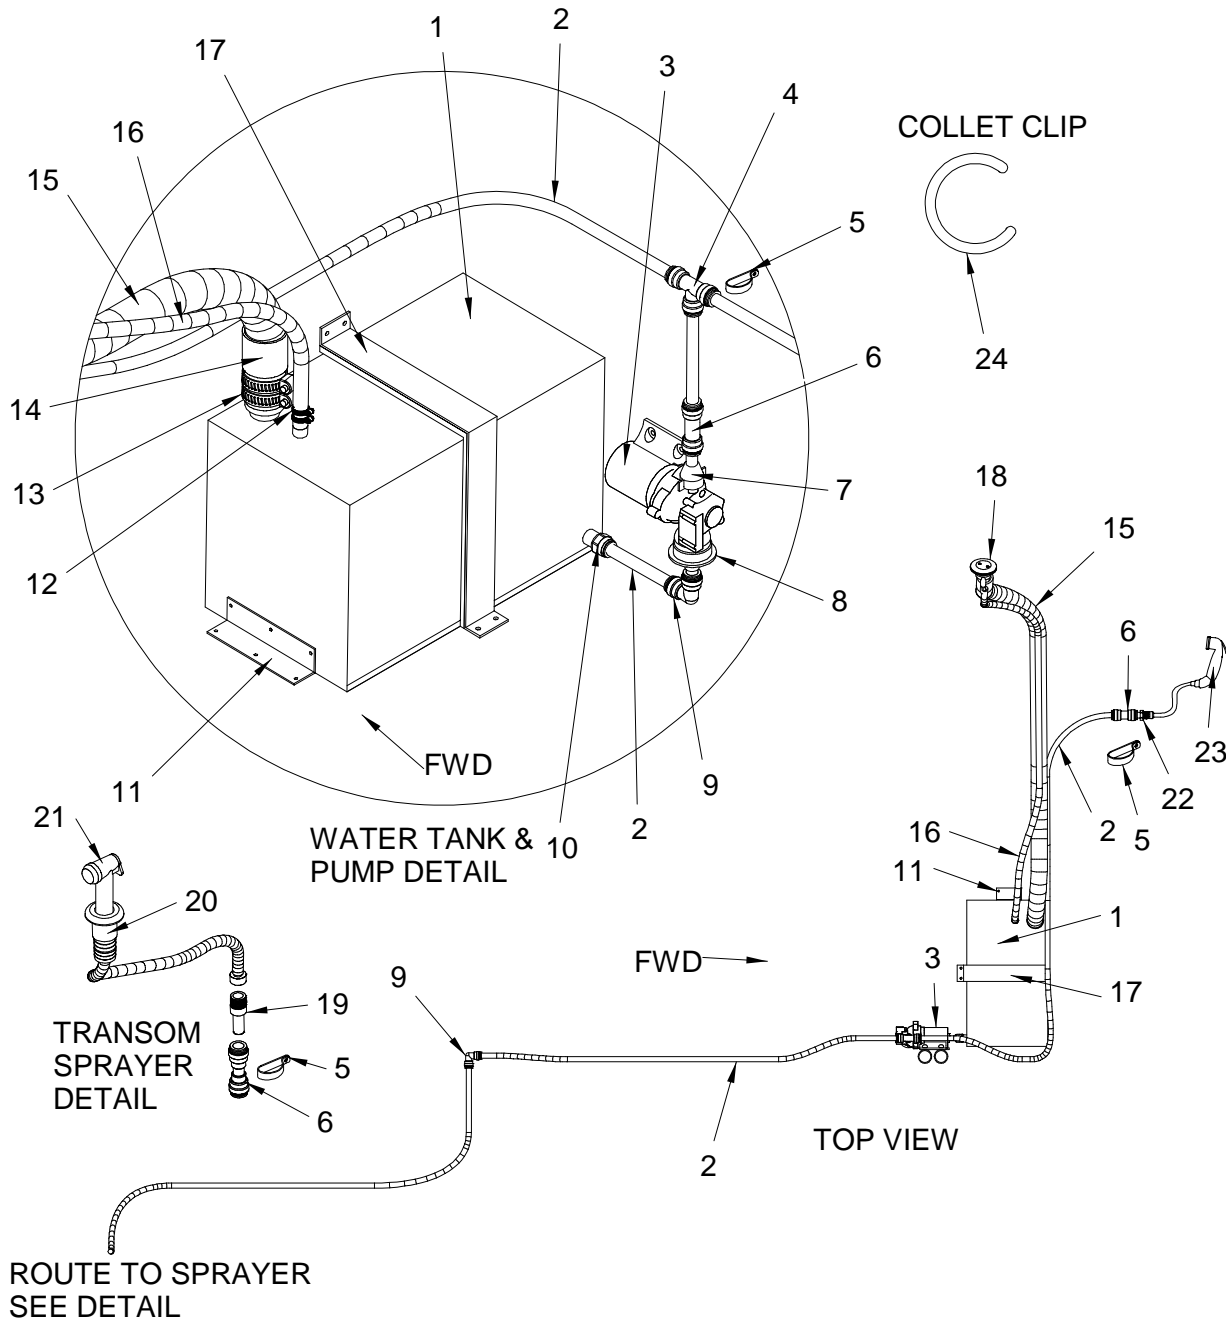

WATER SYSTEM

WATER SYSTEM

1	1481019	TANK, WATER - 8GAL W/VENT & FILL FITNGS
2	1210160	TUBING, SEATECH 15MM X 11MM X 250' BLUE
3	1480433	PUMP, FRESH WATER SHURFLO 2.8GPM IMP SOFT MNT
4	1214824	TEE, SEATECH EQUAL 15MM
5	123661	CLAMP, LOOM VINYL DIP 1"
6	1224526	COUPLING, SEATECH EQUAL 15MM
7	1215185	ADAPTER, SEATECH 1/2"M-15MM STEM BRASS
8	406710	FILTER, IN-LINE WATER 1/2" FPT
9	1214832	ELBOW, SEATECH 90DEG EQUAL 15MM
10	1216308	ADAPTER, SEATECH STRAIGHT 1/2"M-15MM BRASS
11	141747	ANGLE, PVC 2"X 2"X 1/4"X 10' GREY
	1497452	TAPE, FOAM NEOPRENE W/3M 9828 3/8"TH X 2"W
12	141473	ADAPTER, GENOVA 1/2"MPT X 1/2"BARB
	263954	CLAMP, HOSE #10 1/2"-1 1/8" SS .505
13	256693	CLAMP, HOSE #24 1"-2" SS .505
14	172726	HOSE CUFF, 1.5" RH WHT
15	490219	HOSE, CORR SAN/WATER-FILL 1.5" RH
16	857706	HOSE, CORR VAC 5/8" PVC BILGE GREY
17	1764051	225WE 04, STRAP, AFT CTR BILGE WTR TANK
	129247	BAR, ALUM FLAT 1/8"X 2"X 12"
18	1109362	DECK PLATE, WATER CHR W/VENT BLUE CLR-CODE
	1405844	DECK PLATE, CAP W/CHAIN WATER
	522599	KEY, DECK PLATE CAP
19	1542919	ADAPTER, SEATECH STRAIGHT 1/2"MPT-15MM
20	1388743	HOLDER, PLAS SPRAYER PRL
21	1597921	SHOWER, SPRAY NOZZLE W/8"SS HOSE HVY DUTY
	1453984	FITTING, NEPT 1/2"FEM SWVL BLK
22	1542919	ADAPTER, SEATECH STRAIGHT 1/2"MPT-15MM
23	1689704	SHOWER, SPRAY NOZZLE ANGLE BASE W/6"SS HOSE (USED IN GALLEY)
24	1215235	CLIP, SEATECH COLLET 15MM

LABELS

1743534	LABEL, FRESH WATER (LEXAN)

NOT SHOWN

1214840	ELBOW, SEATECH 90DEG STEM 15MM