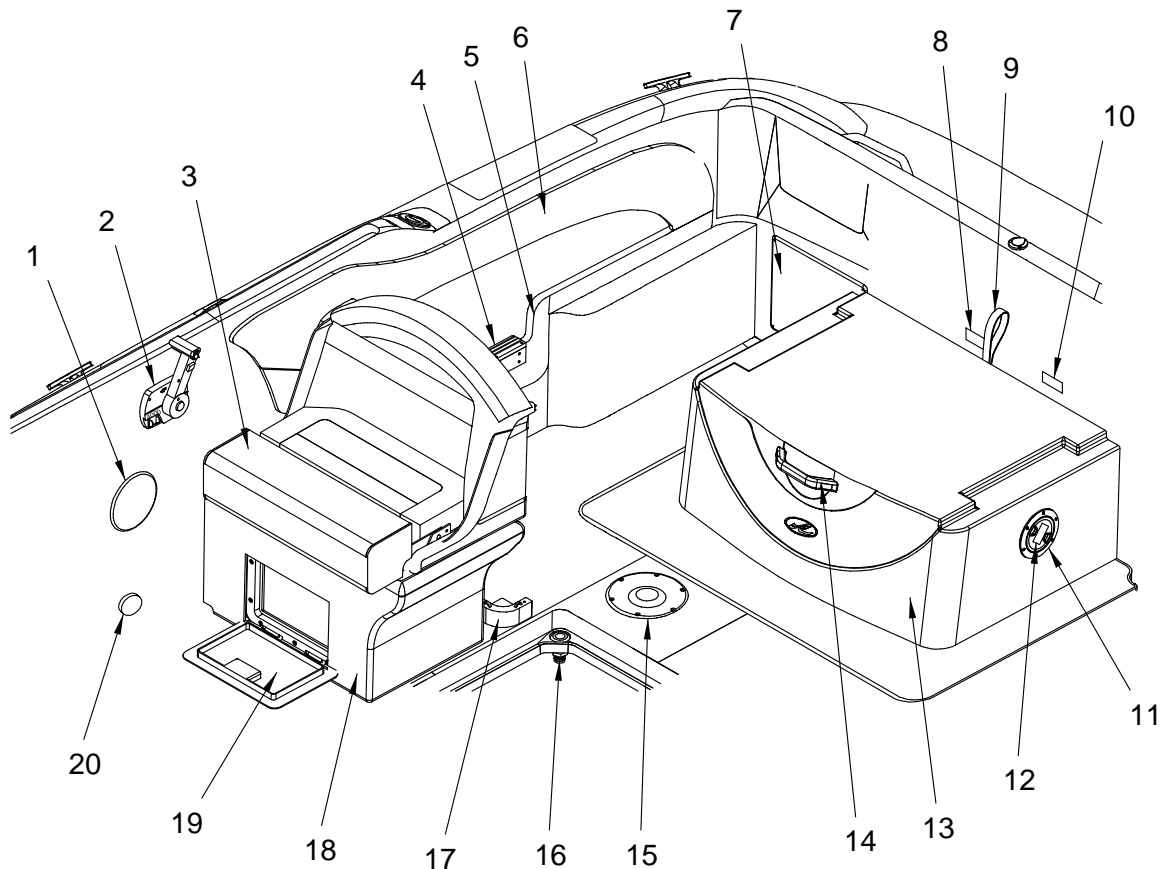

LABELS

- 1744827 LABEL, DO NOT STORE FUEL OR FLAM LIQUIDS

NOT SHOWN

- 1763866 225WE 04,BLOCK OFF,PRT CKPT GNWL
- 1763867 225WE 04,BLOCK OFF,STB CKPT GNWL

COCKPIT (AFT STARBOARD VIEW)

COCKPIT (AFT STARBOARD VIEW)