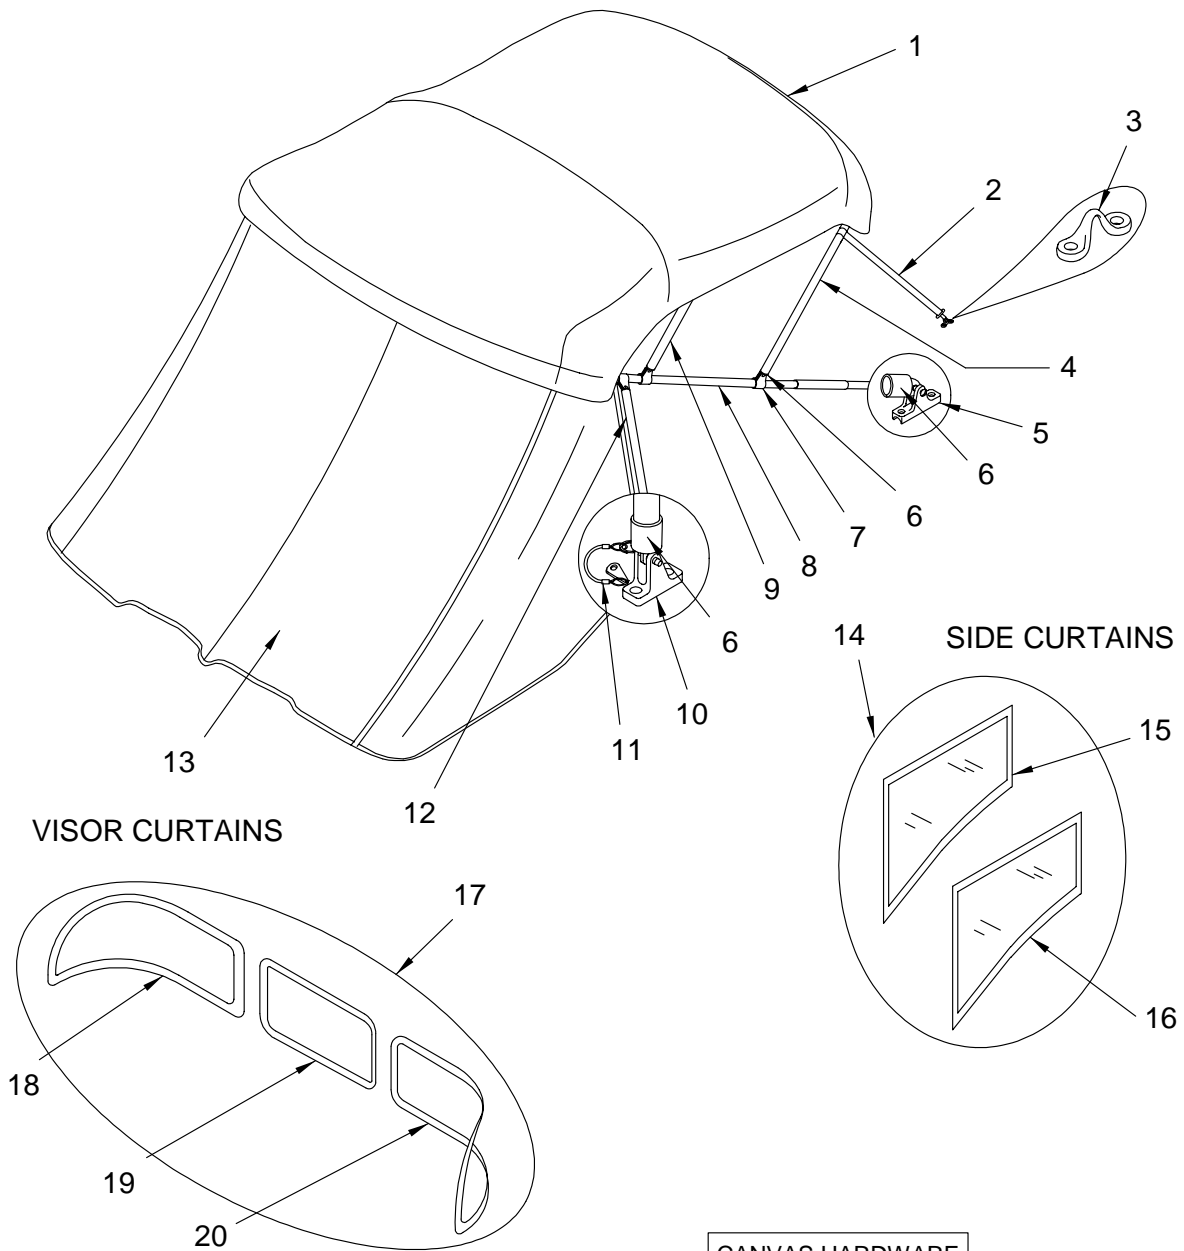

CANVAS (BLUE)

SIDE CURTAINS

VISOR CURTAINS

CANVAS HARDWARE

END CAP	JAW SLIDE	RADIUS HINGE	STRAIGHT HINGE	PULL PIN W/LANYARD	STRAP EYE
6	7	5	10	11	3