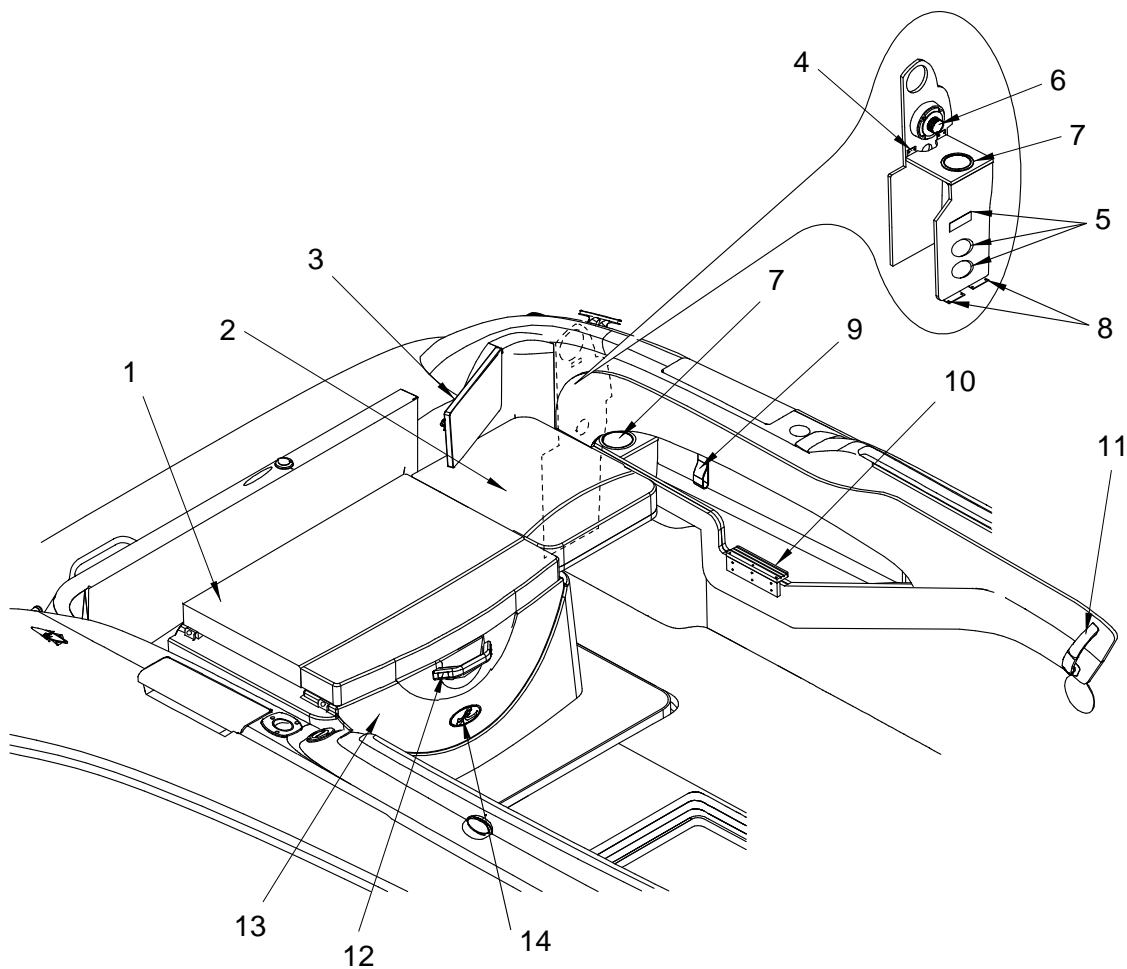

COCKPIT (AFT PORT VIEW)

COCKPIT (AFT PORT VIEW)

- 1 1763932 225WE 04,CUSH,AFT CKPT MTRBX
- 1763914 225WE 04,CUSH SKN,AFT CKPT MTRBX
- 2 1763945 225WE 04,CUSH,AFT PRT JMPST
- 1763915 225WE 04,CUSH SKN,AFT PRT JMPST
- 3 1753955 DOOR, HDPE 225WE-04 TRANSOM PRL W/OMNI
- 1735577 LATCH, #78702 OMNI FLAT 3/4" N/LCK
- 1684899 DOOR KEEPER, #7709 BLK PLAS FOR OMNI 3/4"
- 1765248 CATCH, #7742 BLK PLAS FOR OMNI .75"
- 1765247 HINGE, 215/225WE-04 TRANSOM DOOR
- 4 1763905 225WE 04,BRCKT,DRINKHLDR ASSY 1.5" ALUM
- 129189 ANGLE, ALUM 1/8"X 1.5"X 1.5"X 16"
- 5 1746901 LABEL, CAUTION BATTERY SWITCH OFF/ALT DAMAGED
- 633933 THRU-HULL, CABLE FLANGE 1.75"
- 6 1726841 SWITCH, BATTERY ON/OFF N/LCK N/DISC RV1
- 1726840 SWITCH, BATTERY SEL W/O LOCK W/O DISC REV 1
  (DUAL BATTERY OPTION)
- 7 204271 DRINKHOLDER, PLAS 4"X 3" MUG SZ BLK
- 124347 HOSE, PVC CLEAR 3/8"
- 1764055 225WE 04,SUPPORT,DRINK HOLDER PRT
- 1764056 225WE 04,SUPPORT,DRINK HOLDER STB
- 8 1763904 225WE 04,BRCKT,DRINKHLDR ASSY 1" ALUM
- 129171 ANGLE, ALUM 1/8"X 1"X 1"X 12"
- 9 1764052 225WE 04,STRAP,AFT PRT CKPT SKI STRG
- 10 1157650 STEP, HDPE 215EC-99 CKPT PRL
- 11 1521160 HANDLE, GRAB PRL CUSTOM SR W/1/4" SS STUDS

- 12 1142579 HANDLE, GRAB SPBOATS-99 MTRBX PRL
- 13 1764022 225WE 04,MTRBX,AFT CKPT FBRGLS
  (NOTE: FIBERGLASS MOTORBOX ONLY)
- 1501527 FOAM, P/C 225WE-01 CONV MTR BOX
- 14 1443191 EMBLEM, S/R WAVE 5" OVAL CHR TRNSM

LABELS

- 1744827 LABEL, DO NOT STORE FUEL OR FLAM LIQUIDS

NOT SHOWN

- 1763866 225WE 04,BLOCK OFF,PRT CKPT GNWL
- 1763867 225WE 04,BLOCK OFF,STB CKPT GNWL