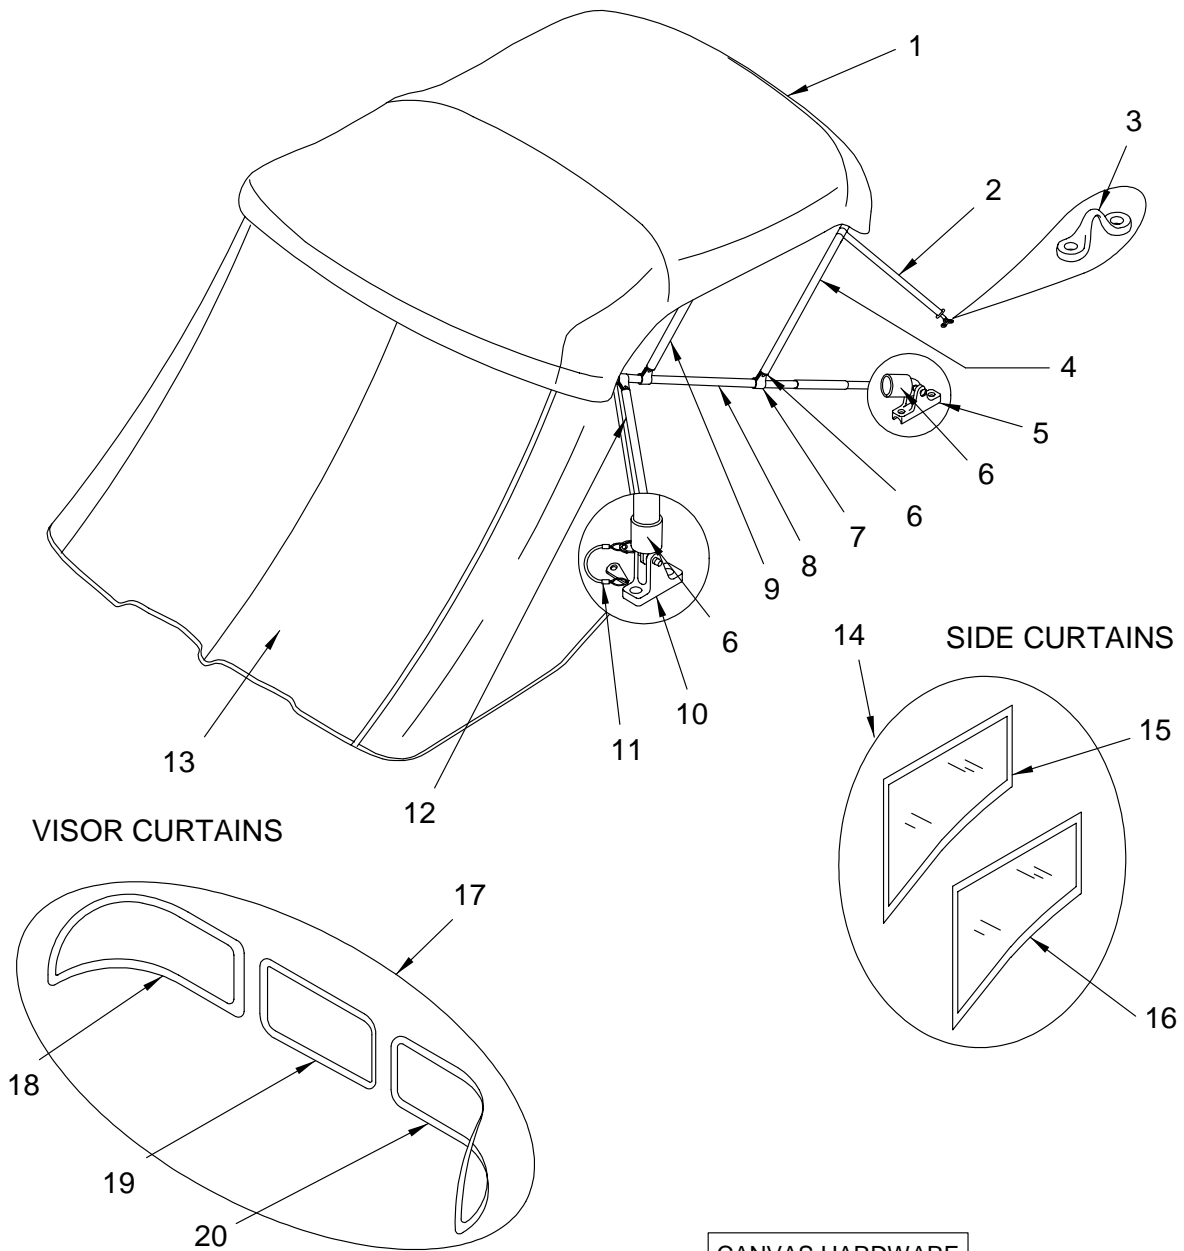

CANVAS (BLACK)

CANVAS HARDWARE

END CAP	JAW SLIDE	RADIUS HINGE	STRAIGHT HINGE	PULL PIN W/LANYARD	STRAP EYE
6	7	5	10	11	3