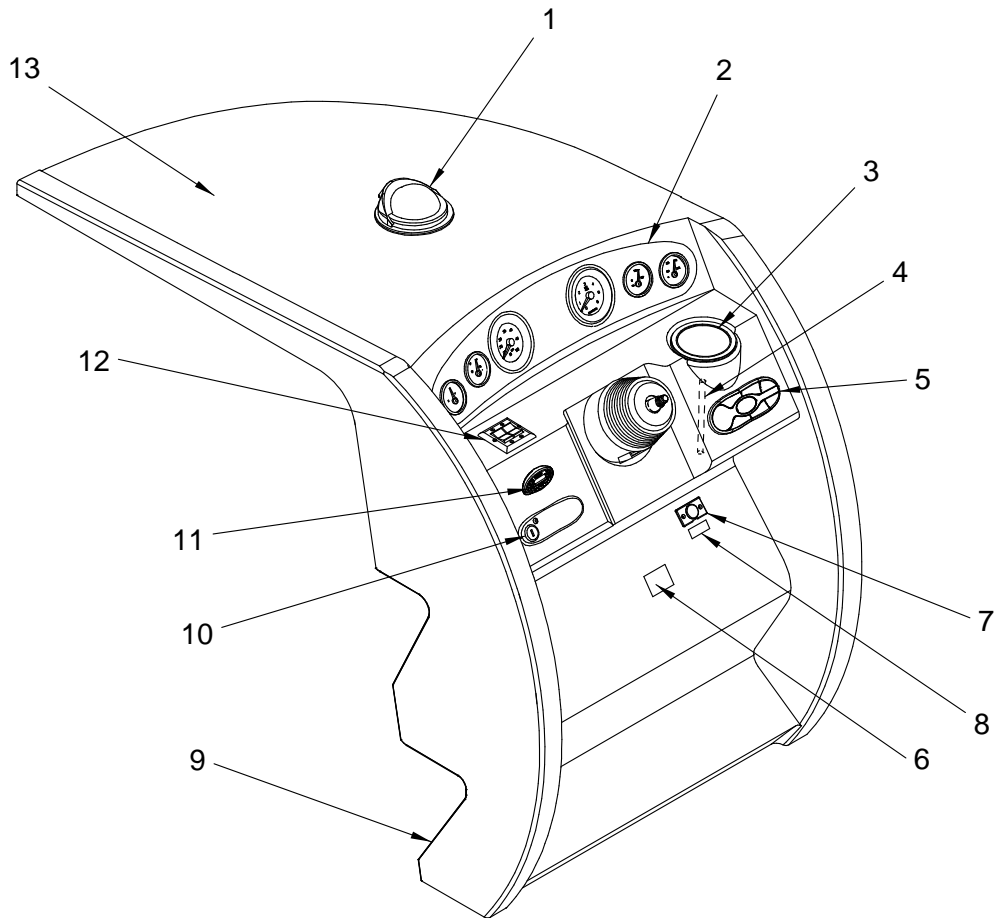

HELM

HELM

- 1 1617638 COMPASS, FLUSH MT 3 7/8" BLK HOUSE/GRN LIGHT
- 2 1752433 PANEL, BLANK:225WE/240SD/270SD-04 INST STD
- 3 1156009 DRINKHOLDR, PLAS 4"X 3" MUG SZ PRL W/NPL
- 1052091 DRINKHOLDR, PLAS 4"X 3" MUG SZ BLK W/NPL
  (NOTE: USE WITH TAN DASH OPTION)
- 4 124347 HOSE, PVC CLEAR 3/8"
- 5 1718632 MODULE, ELEC KEYPAD W/BCKLT BURL RV5
- 1718631 MODULE, ELEC INTERFACE SPBOAT RV3 (PEANUTEIM)
- 6 1745520 LABEL, DANGER CO FUMES W/CANVAS
- 7 1287283 RECEPTACLE, FEMALE 12V LONG THRD BLK
- 1259977 PLATE, FEMALE 12V RECEPTACLE MNT
- 8 1744738 LABEL, RECEPTACLE 12V-15A MAX (LEXAN)
- 9 136853 NOSING, ALUM 5/8"X 12' T-1 ROUNDED BRITE BUFF
- 10 1586585 PANEL, IGN SW 2002 GAS VNGR BURL
- 1733220 PANEL, IGN SW 2003 DSL VNGR BURL
  (NOTE: FOR DIESEL OPTION)
- 1409366 SWITCH, IGN STARTER
- 1403161 KEY, IGN W/RUBBER SR GRIP "J"
- 1403179 KEY, IGN W/RUBBER SR GRIP "K"
- 1403187 KEY, IGN W/RUBBER SR GRIP "L"
- 1403195 KEY, IGN W/RUBBER SR GRIP "M"
- 1403203 KEY, IGN W/RUBBER SR GRIP "P"
- 1403211 KEY, IGN W/RUBBER SR GRIP "S"
- 1403229 KEY, IGN W/RUBBER SR GRIP "R"
- 1403237 KEY, IGN W/RUBBER SR GRIP "N"

- 10 1449818 KEY, IGN W/RUBBER SR GRIP "BLANK"
- 11 1755469 STEREO, REMOTE CNTRL W/DIG DSPLY FOR XMD3 BLK
- 1312750 CABLE, CLARION REMOTE EXTENSION CABLE 24'
- 12 1532381 PANEL, 225WE-01 SWITCH TRIM TABS
  (HYDRAULIC TRIM TABS OPTION)
- 13 1763963 225WE 04,DASH,BLANK FBRGLS
  (NOTE: SPECIFY IF BOAT HAS TAN DASH OPTION)

NOT SHOWN

- 1184472 TRIM, EDGE PEARL LEATHER 1"X 5/16"
- 1278365 MOLDING, T-MOLD/PVC 1 5/8"X 25' MUSHROOM

NOT SHOWN ELECTRICAL

- 1719506 HARNESS, 225WE-03 WIRE W/S-CRFT
- 1303650 FUSE BLOCK, 10-GNG BLADE-TYPE ACCY 240DA-00
- 520668 FUSE, BLADE TYPE CLOSED 3A
- 266007 FUSE, BLADE TYPE ATO 15A