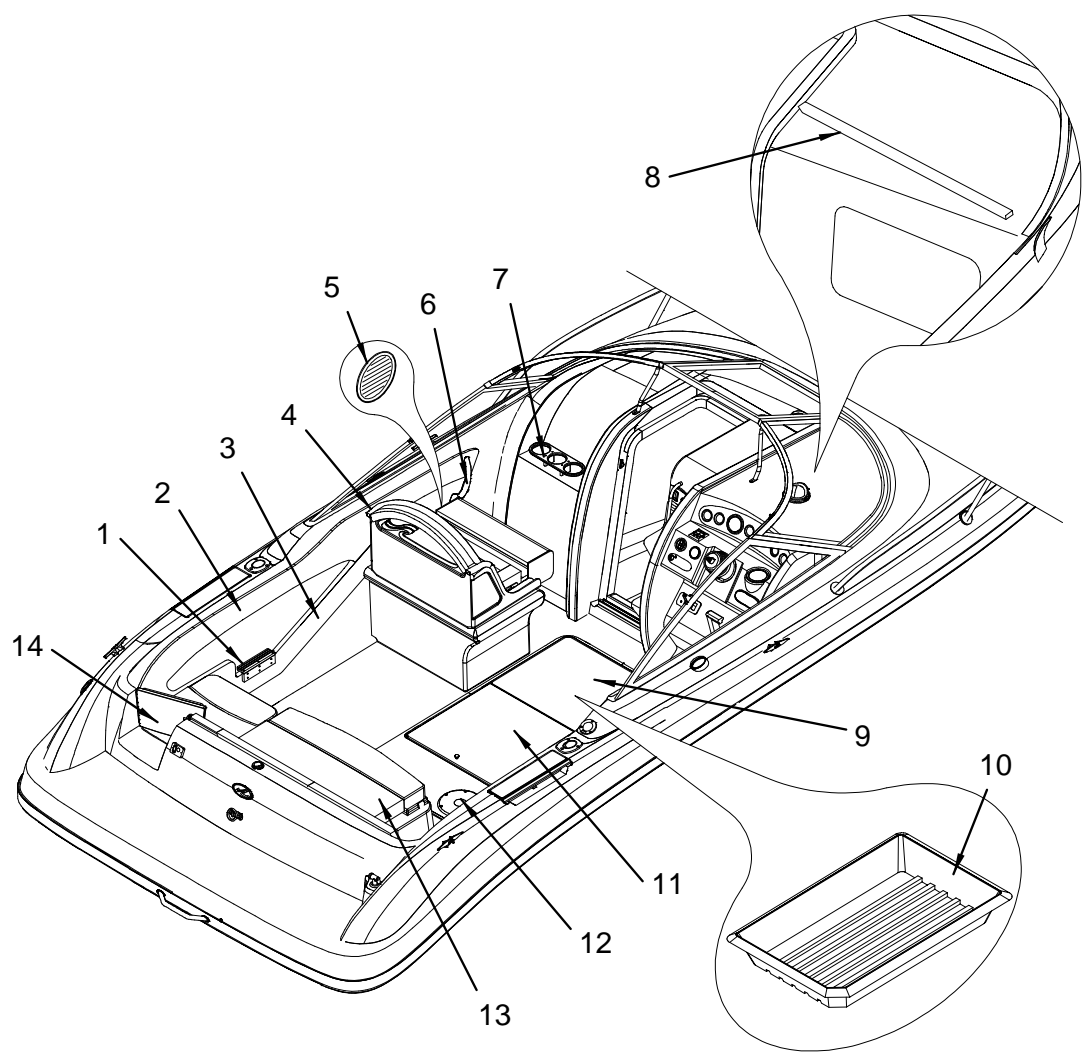

COCKPIT (PORT VIEW)