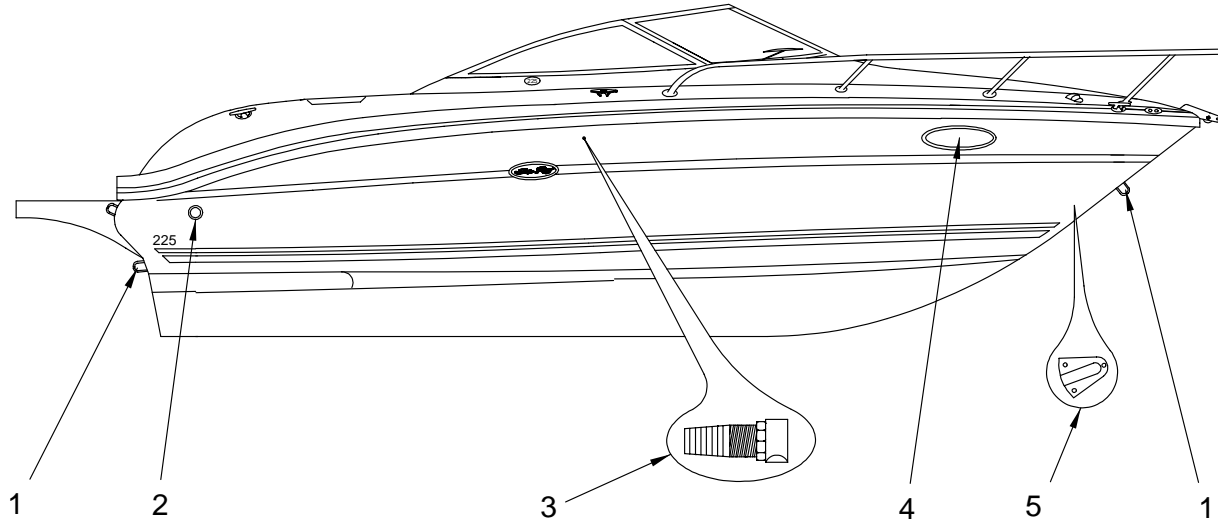

EXTERIOR (HULL)

STARBOARD VIEW