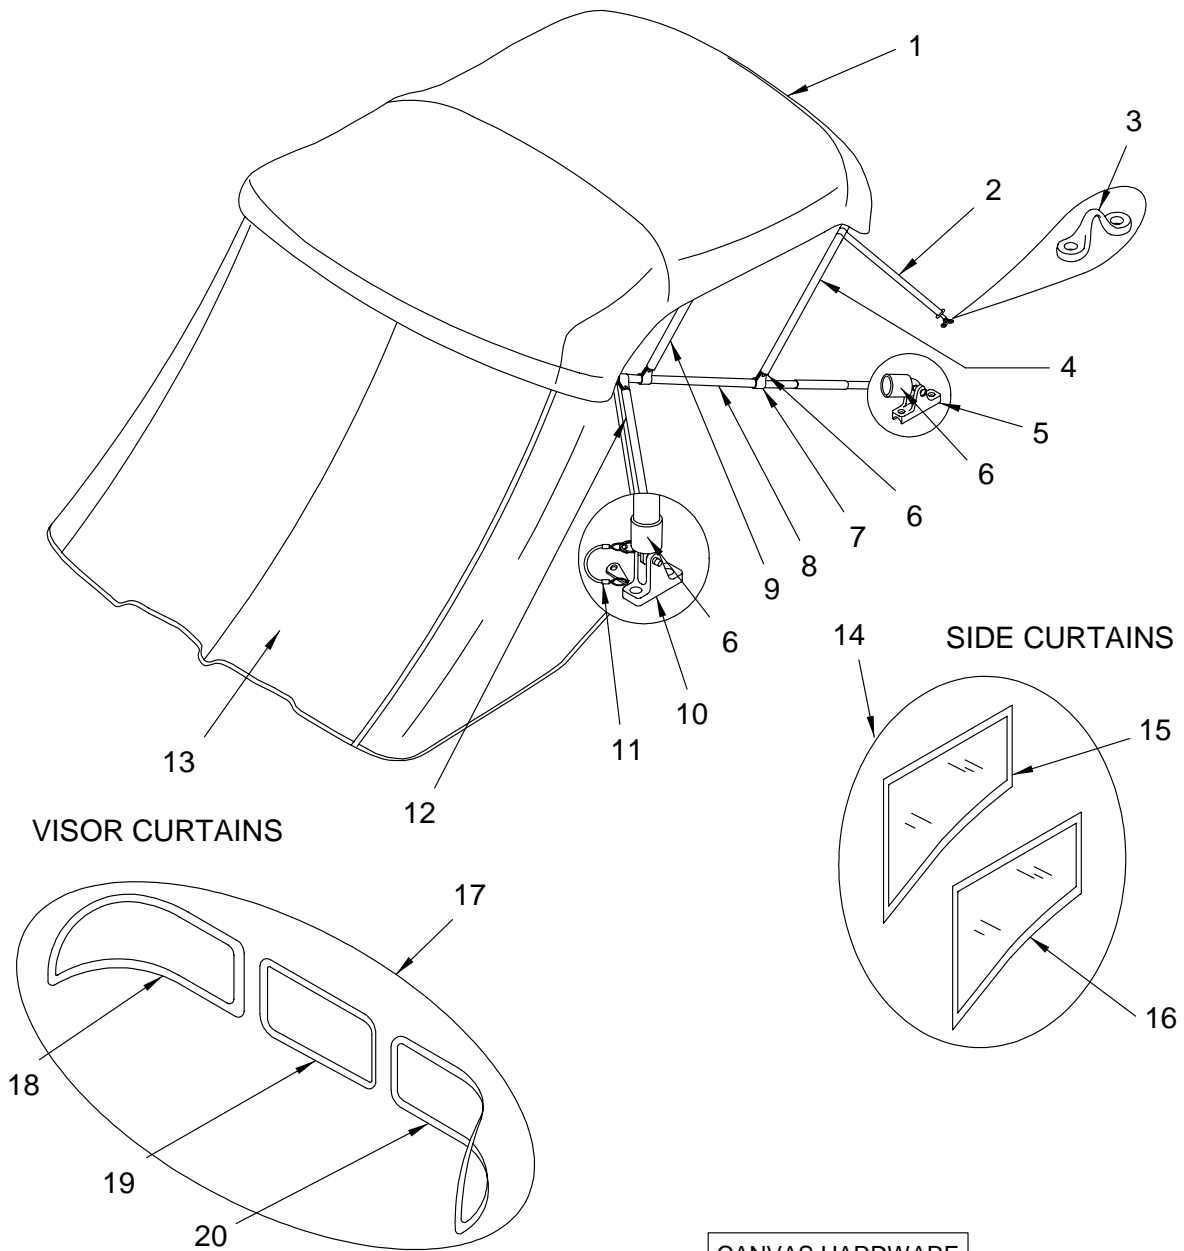

CANVAS (GREEN)

CANVAS HARDWARE

END CAP	JAW SLIDE	RADIUS HINGE	STRAIGHT HINGE	PULL PIN W/LANYARD	STRAP EYE
6	7	5	10	11	3