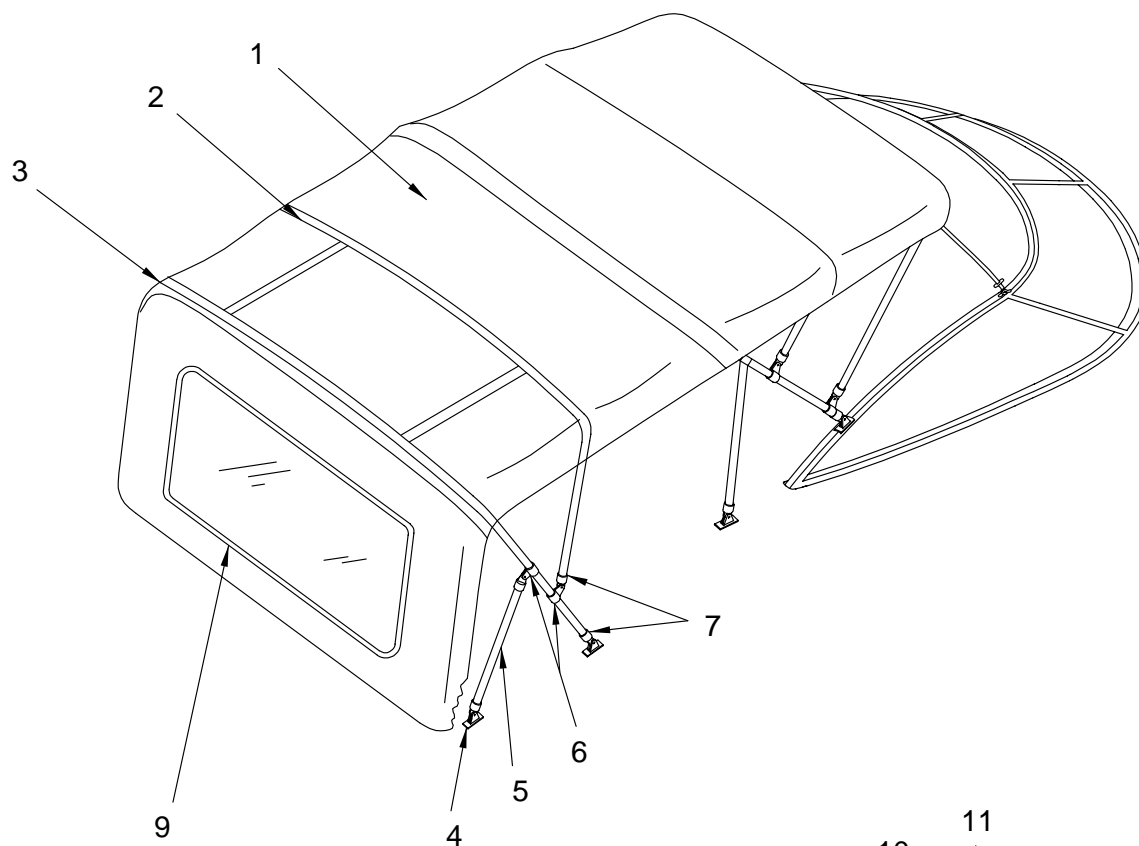

CAMPER CANVAS (CHARCOAL)

CANVAS HARDWARE

END CAP	JAW SLIDE	STRAIGHT HINGE	PULL PIN W/LANYARD
7	6	4	8