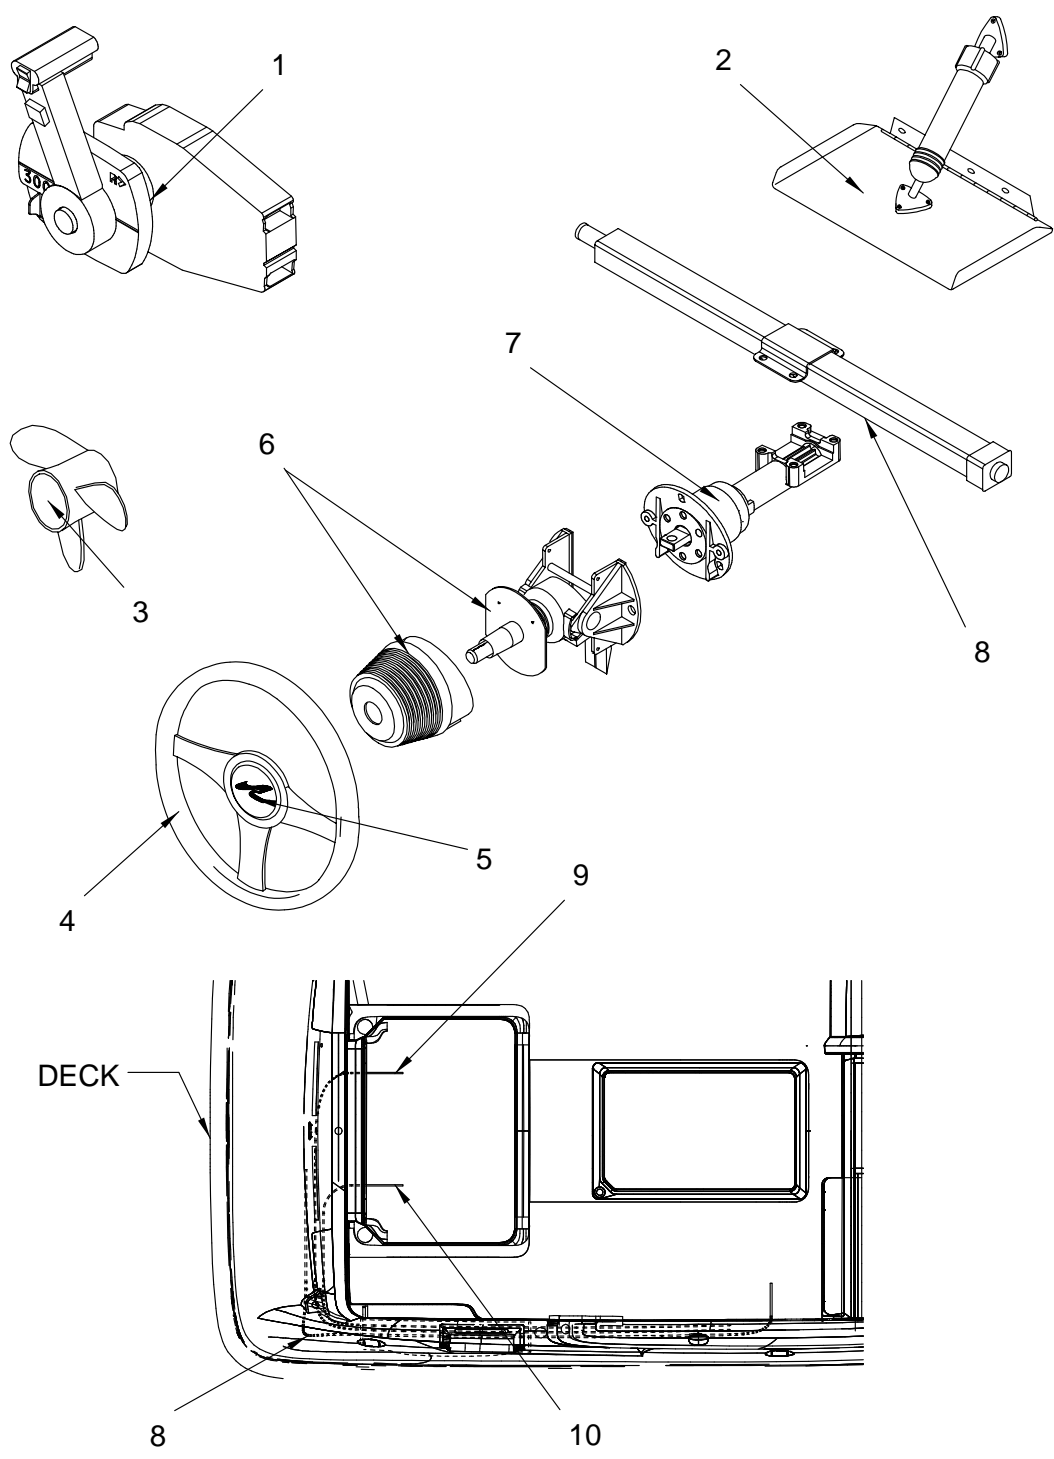

STEERING SYSTEM