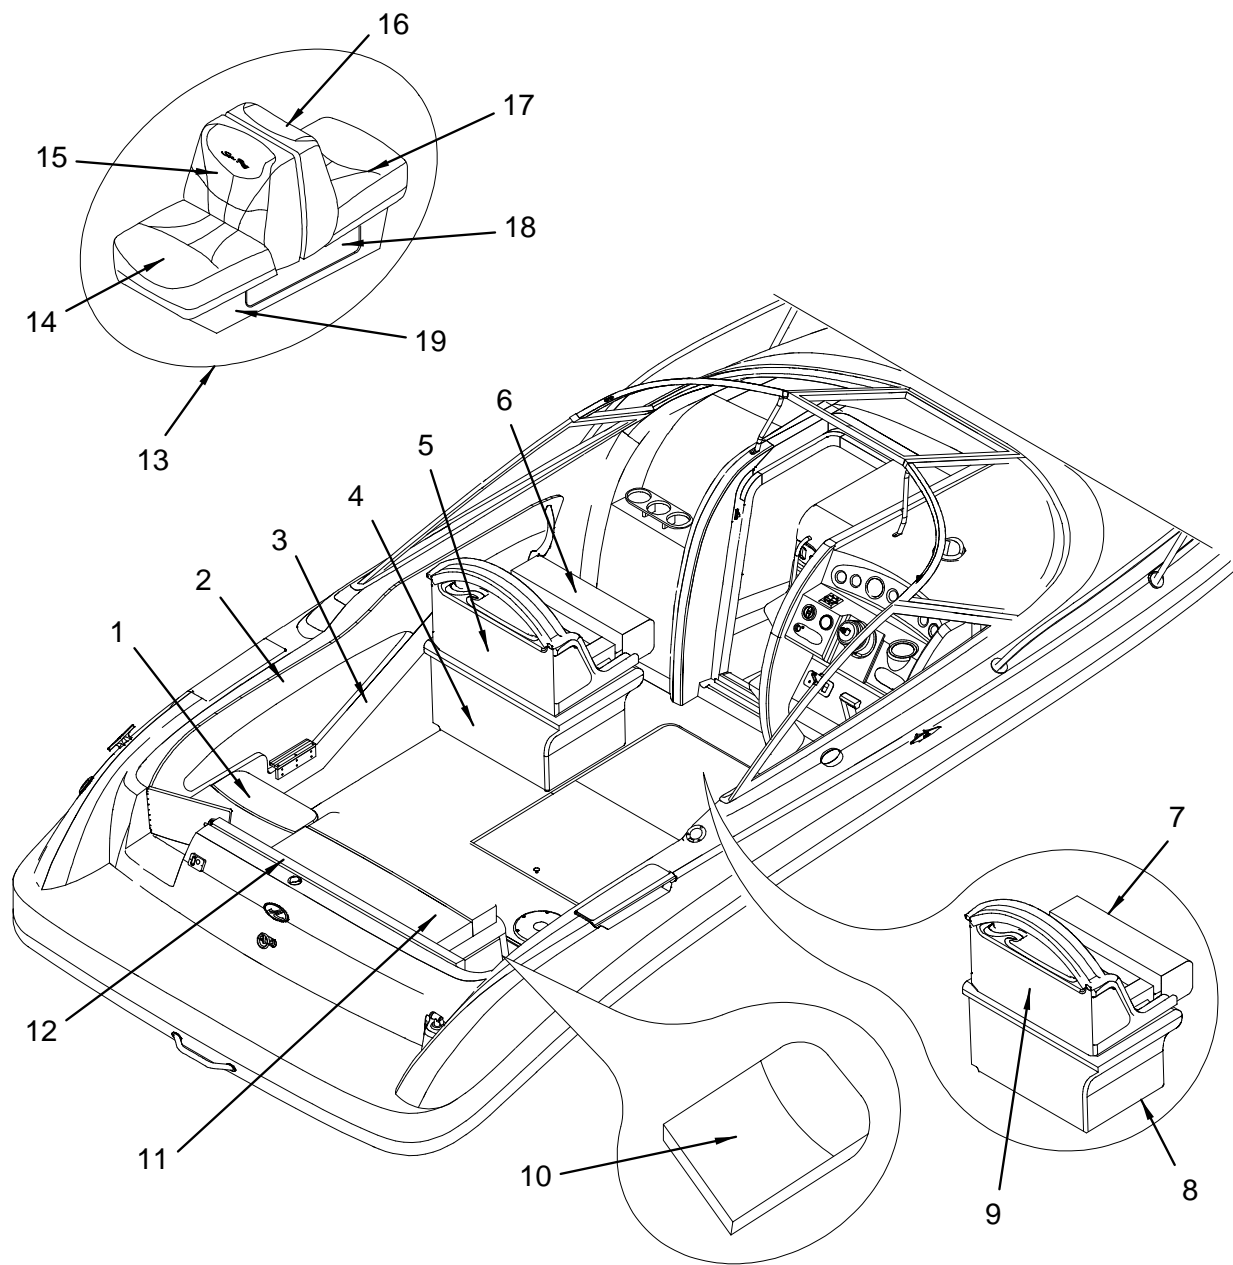

COCKPIT (UPHOLSTERY) TWO DOUBLE HELM SEATS W/ MOTOR BOX

COCKPIT (UPHOLSTERY) TWO DOUBLE HELM SEATS W/ MOTOR BOX

1	1763945	225WE 04,CUSH,AFT PRT JMPST
	1763915	225WE 04,CUSH SKN,AFT PRT JMPST
2	1764039	225WE 04,PNL,AFT STB CKPT UPR
	1764032	225WE 04,PNL SKN,AFT STB CKPT UPR
3	1764037	225WE 04,PNL,AFT STB CKPT LWR
	1764031	225WE 04,PNL SKN,AFT STB CKPT LWR
4	1763864	225WE 04,BASE,FWD PRT H/S FBRGLS
5	1764013	225WE 04,H/S,FWD PRT CMPLT W/FBRGLS B/R (NOTE: DOES NOT INCLUDE FIBERGLASS BASE)
	1763947	225WE 04,CUSH,B/R FWD PRT H/S
	1763917	225WE 04,CUSH SKN,B/R FWD PRT H/S
	1763951	225WE 04,CUSH,FWD PRT CKPT H/S BTM
	1763922	225WE 04,CUSH SKN,FWD PRT CKPT H/S BTM
	1763862	225WE 04,B/R,FWD PRT H/S FBRGLS (NOTE: FIBERGLASS BACKREST ONLY)
6	1763952	225WE 04,CUSH,FWD PRT CKPT LEG ROLL
	1763923	225WE 04,CUSH SKN,FWD PRT CKPT LEG ROLL
7	1763954	225WE 04,CUSH,FWD STB CKPT LEG ROLL
	1763927	225WE 04,CUSH SKN,FWD STB CKPT LEG ROLL
8	1763865	225WE 04,BASE,FWD STB H/S FBRGLS
9	1764015	225WE 04,H/S,FWD STB W/FBRGLS B/R (NOTE: DOES NOT INCLUDE FIBERGLASS BASE)
	1763955	225WE 04,CUSH,FWD STB H/S B/R
	1763928	225WE 04,CUSH SKN,FWD STB H/S B/R
	1763863	225WE 04,B/R,FWD STB H/S FBRGLS (NOTE: FIBERGLASS BACKREST ONLY)
	1763953	225WE 04,CUSH,FWD STB CKPT H/S BTM
	1763926	225WE 04,CUSH SKN,FWD STB CKPT H/S BTM
10	1763946	225WE 04,CUSH,AFT STB JMPST
	1763916	225WE 04,CUSH SKN,AFT STB JMPST
11	1763932	225WE 04,CUSH,AFT CKPT MTRBX
	1763914	225WE 04,CUSH SKN,AFT CKPT MTRBX
12	1763872	225WE 04,BLSTR,AFT CKPT TRNSM
	1763868	225WE 04,BLSTR SKN,AFT CKPT TRNSM

NOT SHOWN

1764031	225WE 04,PNL SKN,AFT STB CKPT LWR
1764032	225WE 04,PNL SKN,AFT STB CKPT UPR
1764037	225WE 04,PNL,AFT STB CKPT LWR
1764039	225WE 04,PNL,AFT STB CKPT UPR

OPTIONAL BACK - TO - BACK SEATING

13	1754739	B/B SEAT, 225/245WE-04 SEASHL W/6.5 GRY SCRPT
	1763920	225WE 04,CUSH SKN,FWD PRT CKPT B/B CMPLT OPT
14	1763919	225WE 04,CUSH SKN,FWD PRT CKPT AFT B/B OPT
	1763949	225WE 04,CUSH,FWD PRT CKPT AFT B/B OPT
15	1737295	225WE 03,B/R SKN,FWD PRT CKPT FWD B/B OPT
	1763860	225WE 04,B/R,FWD PRT CKPT AFT B/B OPT
16	1737295	225WE 03,B/R SKN,FWD PRT CKPT FWD B/B OPT
	1763861	225WE 04,B/R,FWD PRT CKPT FWD B/B OPT
17	1763921	225WE 04,CUSH SKN,FWD PRT CKPT FWD B/B OPT
	1763950	225WE 04,CUSH,FWD PRT CKPT FWD B/B
18	1158302	DOOR, STRG W/8.5"X 26.75" PRL FRAME
19	1764045	225WE 04,SEAT BASE,FWD PRT CKPT B/B FBRGLS

VINYLS

1135649	VINYL, GRANDE D SEASHELL EXP 1/4"F/B
1135631	VINYL, GRANDE D SEASHELL EXP FLAT
1140375	VINYL, RVIEW LT CAMEO N/W 1/4"FB W/DOW
1140367	VINYL, RVIEW LT CAMEO N/W FLAT
1619626	VINYL, DADE PEWTER MIST EXP FLAT
1143312	HIDEM, RVIEW LT CAMEO 5/8"
1147172	HIDEM, GRANDE D SEA SHELL 5/8"