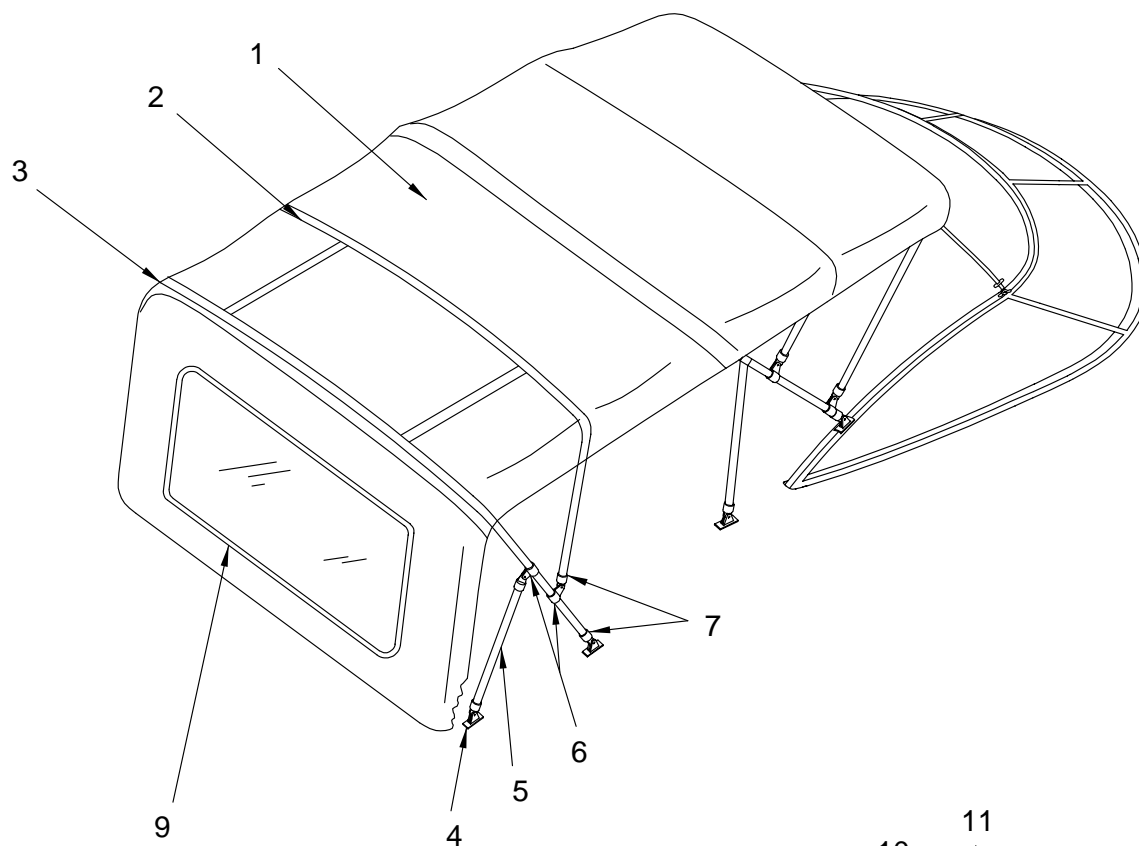

CAMPER CANVAS (GREEN)

CANVAS HARDWARE

END CAP	JAW SLIDE	STRAIGHT HINGE	PULL PIN W/LANYARD
7	6	4	8