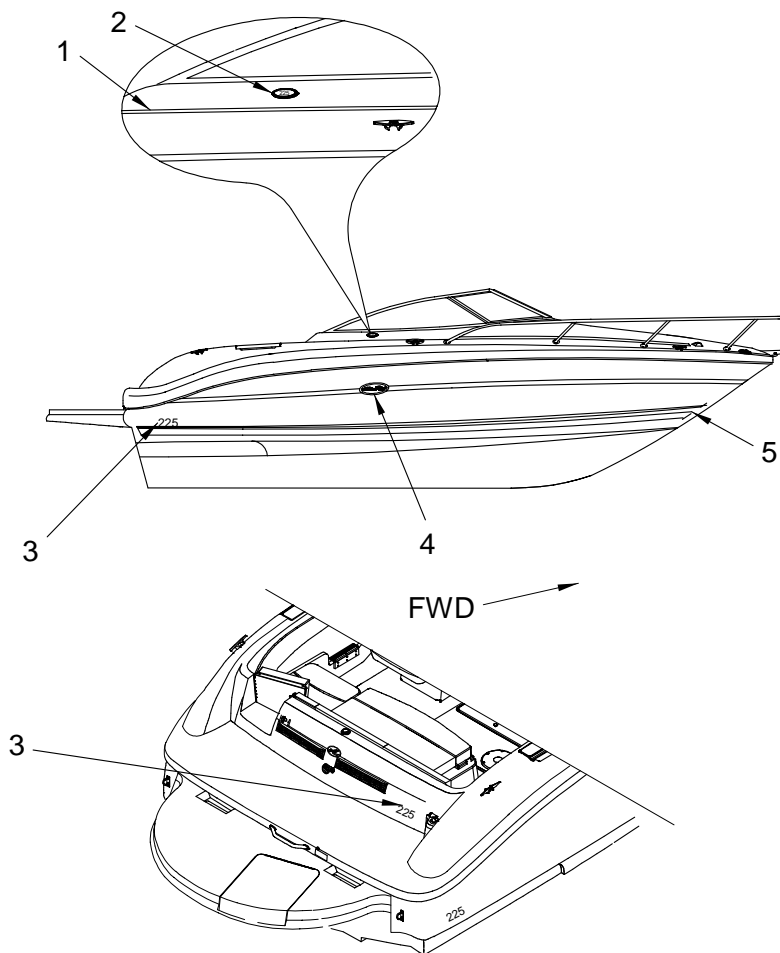

EXTERIOR (GRAPHICS) BLACK

EXTERIOR (GRAPHICS) BLACK

- 1 1475615 TAPE, M/S 1/2"W/1/8"VOID BLK/GLD CPM
- 2 512863 EMBLEM, OVAL 225 CHR
- 3 1523380 EMBLEM, MODEL DESG 225 PRO URETHANE BLK W/CHR
- 4 1443183 EMBLEM, "SEA RAY" SCRIPT HULL LOGO CHR 13"
- 5 1172873 TAPE, M/S 3.75"W/DBL 1/4"VOID BLK/GLDMET