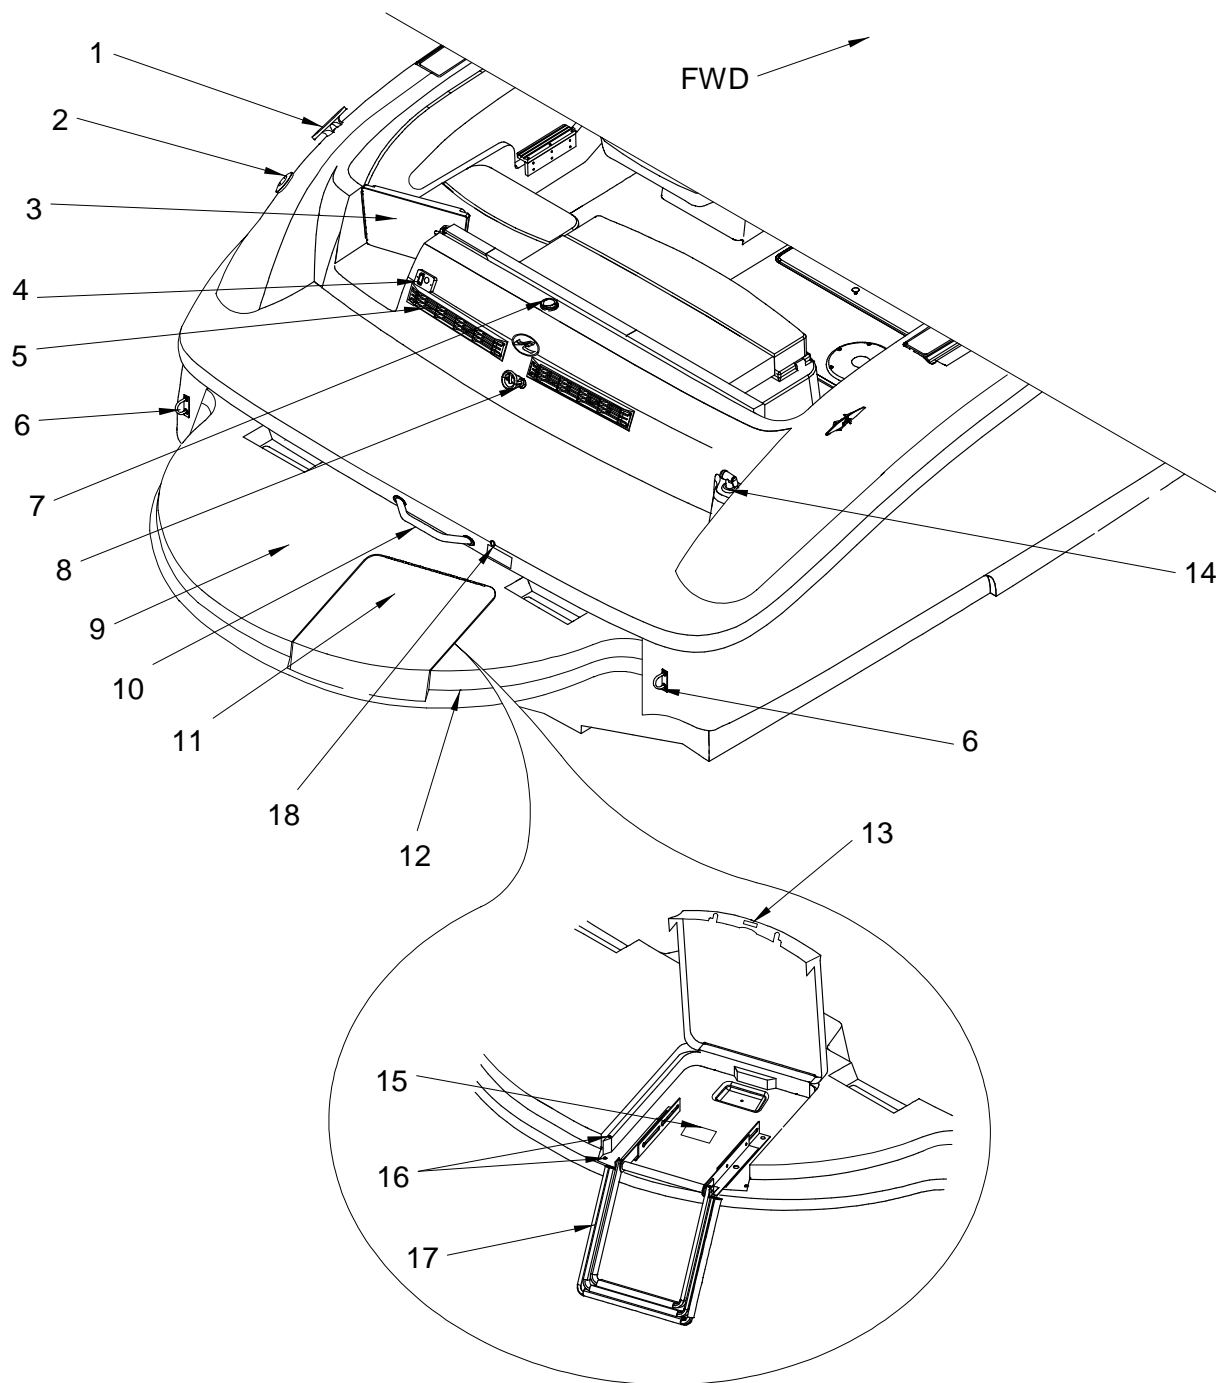

EXTERIOR (TRANSOM)

SWIM LADDER DETAIL