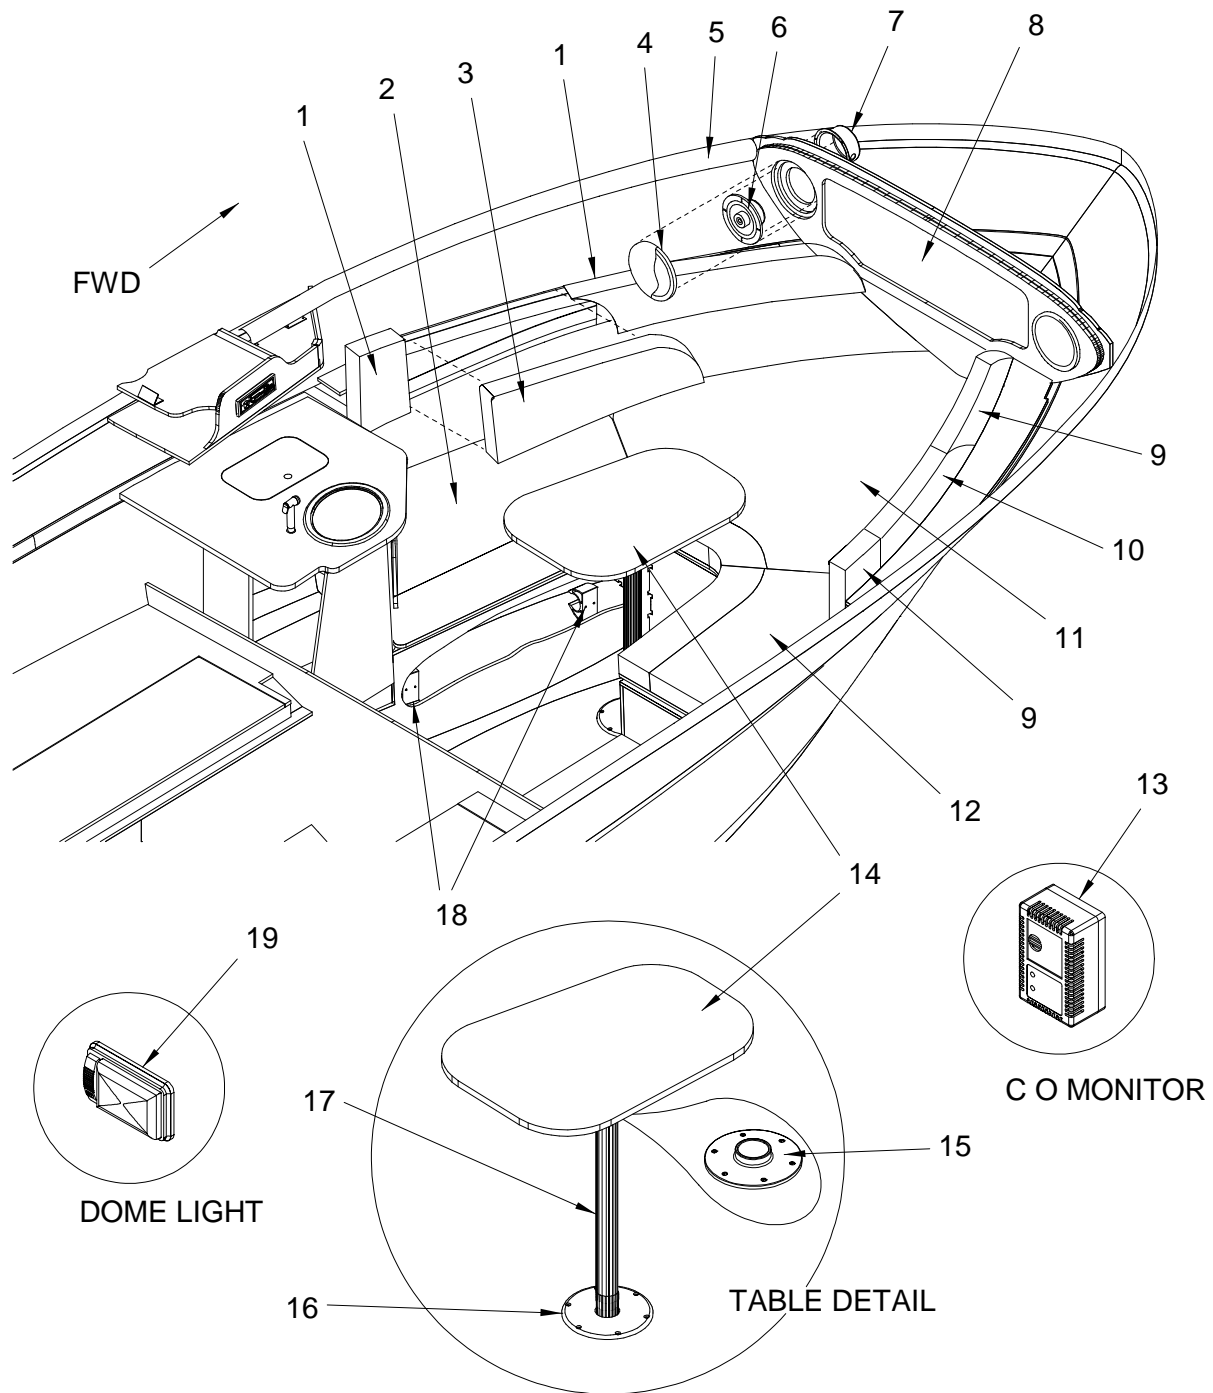

FORWARD STATEROOM

FORWARD STATEROOM

1	1763902	225WE 04,BLSTR,PRT FWD VBRTH
	1763870	225WE 04,BLSTR SKN,PRT FWD VBRTH
2	1763957	225WE 04,CUSH,PRT VBRTH
	1763929	225WE 04,CUSH SKN,PRT VBRTH
3	1763958	225WE 04,CUSH,PRT VBRTH FILR
	1763930	225WE 04,CUSH SKN,PRT VBRTH FILR
4	1090430	FABRIC, SPKR CLOTH CREPE BUFF #18994 1/8"FB
5	1764026	225WE 04,MUFF,PRT VBRTH GNWL
	1764028	225WE 04,MUFF,STB VBRTH GNWL
6	1690557	SPEAKER, COAXIAL 6.5" N/CVR
7	1717385	COVER, SPEAKER EXT BACKING PANASONIC
8	1764021	225WE 04,MIR ASSY,FWD VBRTH CMPLT
9	1763903	225WE 04,BLSTR,STB VBRTH
	1763871	225WE 04,BLSTR SKN,STB VBRTH
10	1763960	225WE 04,CUSH,STB VBRTH FILR
	1763931	225WE 04,CUSH SKN,STB VBRTH FILR
11	1763948	225WE 04,CUSH,FWD CTR VBRTH
	1763918	225WE 04,CUSH SKN,FWD CTR VBRTH
12	1763959	225WE 04,CUSH,STB VBRTH
	1763913	225WE 04,CUSH SKIN,STB VBRTH
13	965707	MONITOR, CO DETECTOR WHT
	1189687	PLATE, CO MONITOR BACKING WHT
14	1764061	225WE 04,TBL,FWD VBRTH
	865998	T-MOLD, VINYL INSERT 7/8" ALMOND
15	876979	BASE, LEG/POST SURF MT ALUM
16	876961	BASE, LEG/POST FLUSH MT ALUM
17	929851	POST, TABLE LEG 28.875" ANOD FLUTED
18	1500552	CLIP, TABLE LEG 60MM TUBE BLK
19	312975	LIGHT, SGL DOME FLUSH MT WHT W/SWITCH
	604801	BULB, DOME LIGHT 12V

CARPET

1752085 CARPET, EXT 24 OZ NICKEL BT

FLOORING

1316983 FLOORING, VINYL LONCOIN II FLECKS SANDSTONE

FORWARD BERTH UPHOLSTERY MATERIALS

1716641 FABRIC, MONSOON FF SAND FLAT
1689895 FABRIC, SERGIO FF SAND FLAT
1142165 VINYL, ALLANTE II WHT SAND EXP FLAT
(ALLANTE INTERIOR VINYL OPTION)

HEADLINER/ HULL LINER

1128487 FABRIC, GEOMETRIC STRAW (NDLPNCH) W/BACK

NOT SHOWN

595090 VELCRO, HOOK WHT 2" PRESSURE SENSITIVE

WASHABLE SURFACE

1140375 VINYL, RVIEW LT CAMEO N/W 1/4"FB W/DOW