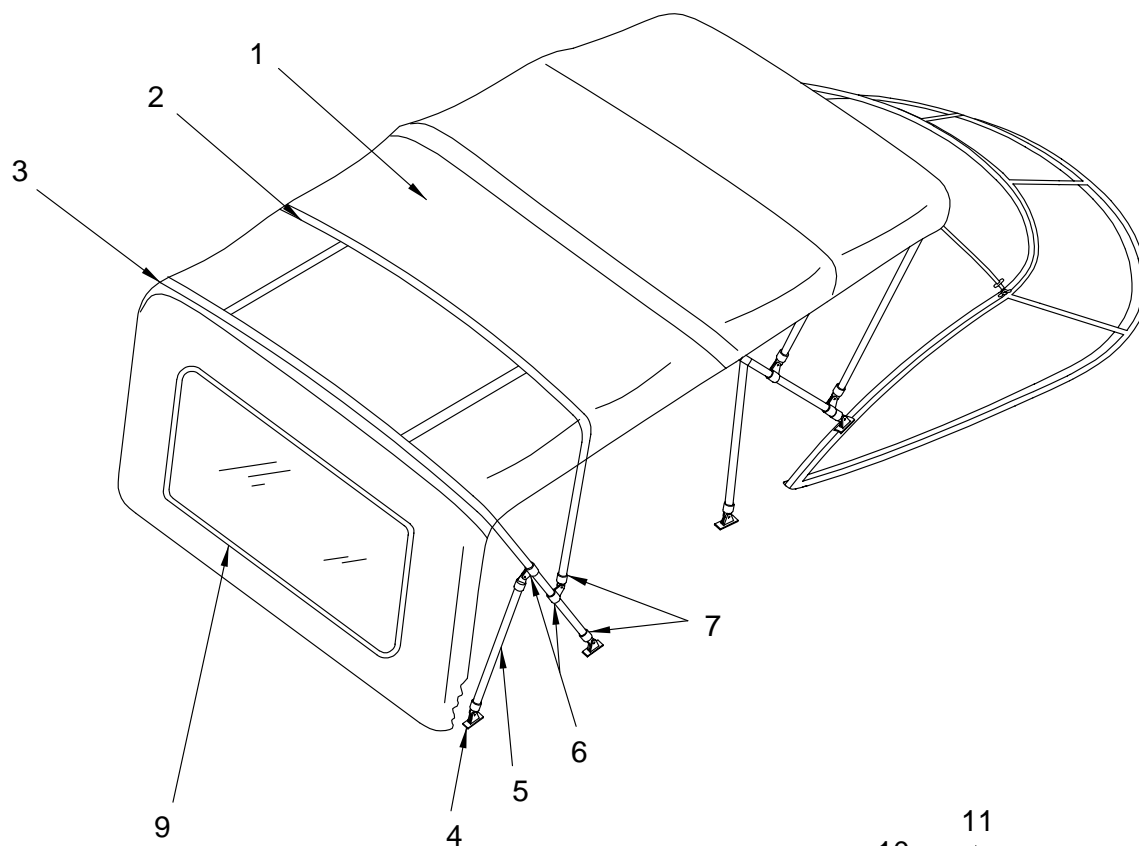

CAMPER CANVAS (BLUE)

CANVAS HARDWARE

END CAP	JAW SLIDE	STRAIGHT HINGE	PULL PIN WALANYARD
7	6	4	8