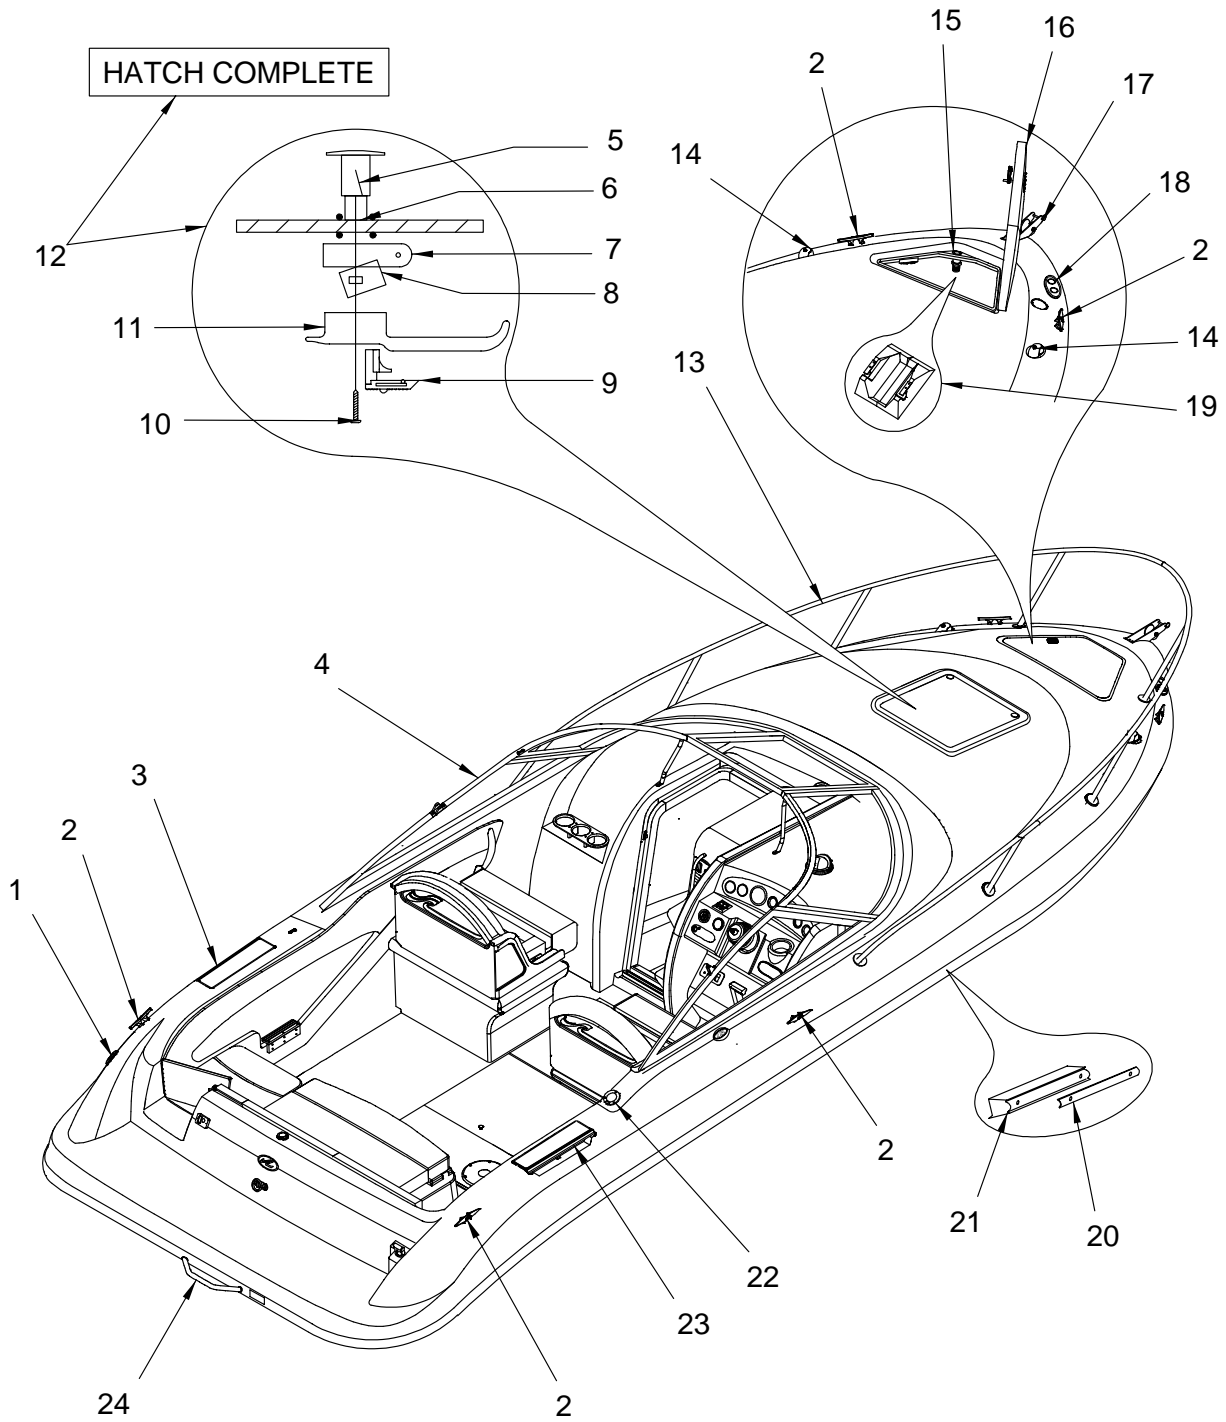

EXTERIOR (DECK)