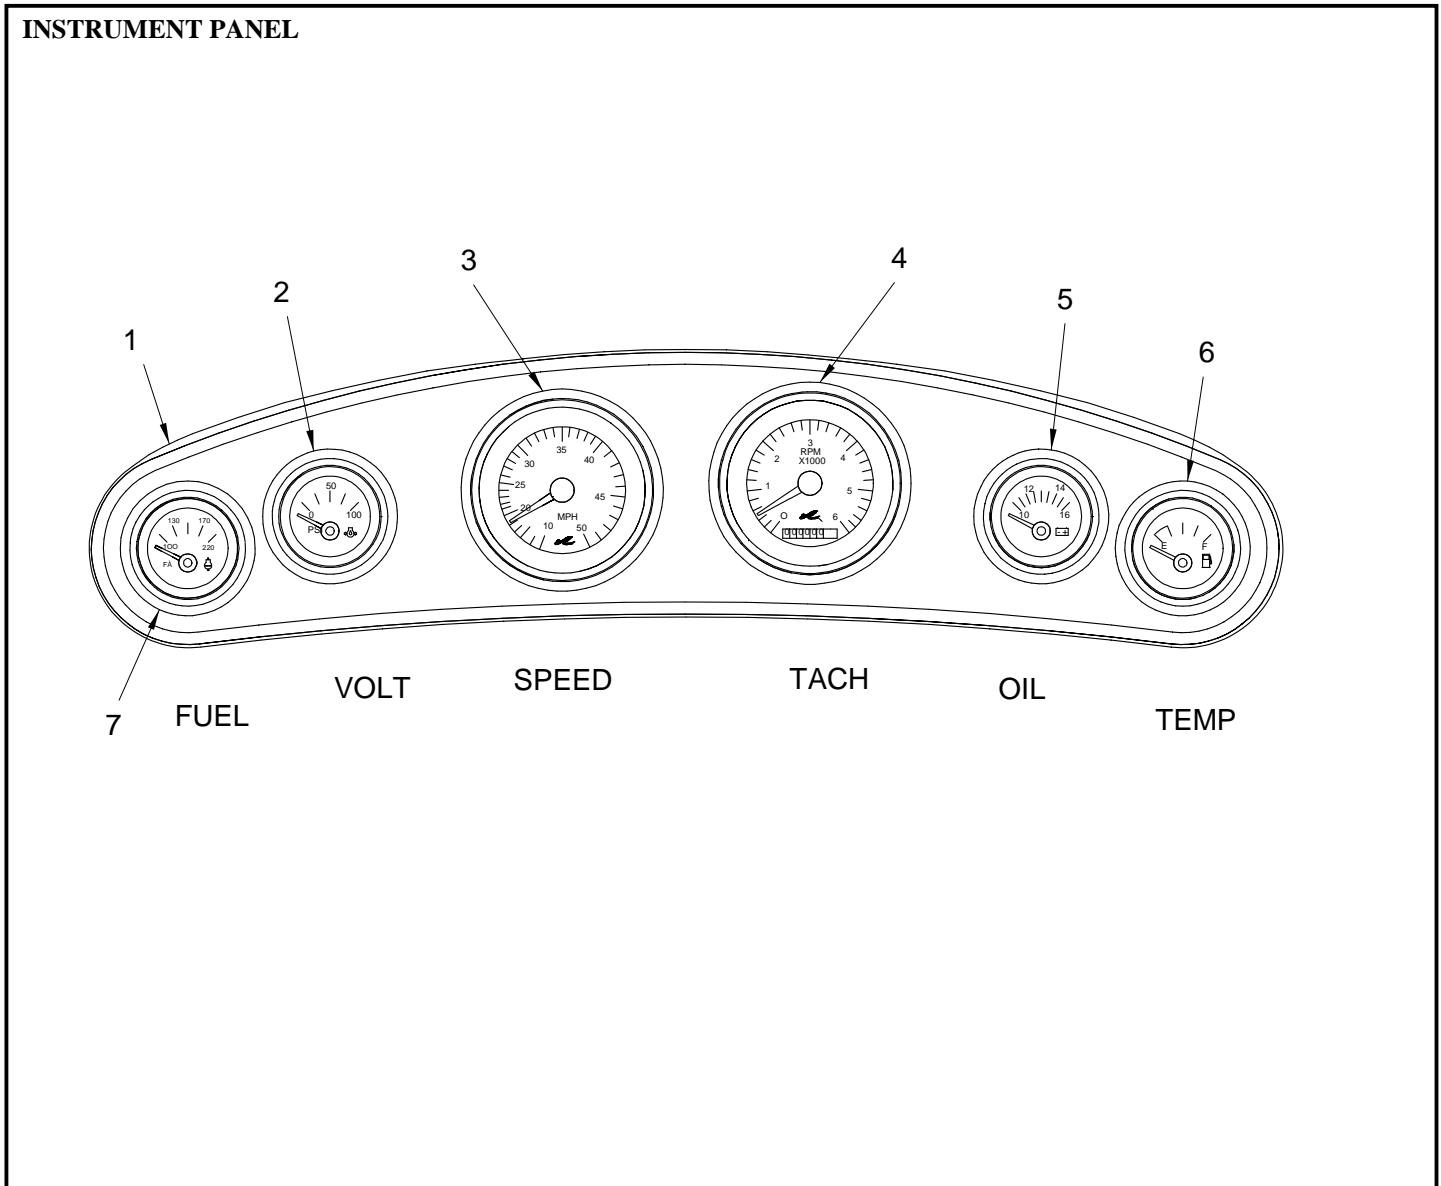

INSTRUMENT PANEL

- 1 1752433 PANEL, BLANK:225WE/240SD/270SD-04 INST STD
- 2 1690031 GAUGE, ENG TRIM S-CRFT 2"
- 1690380 NUT, LOCK 52MM SPIN LOCK VDO
- 3 1689917 GAUGE, LINK SPEED 3" S-CRFT 0-70MPH
- 1690381 NUT, LOCK 85MM SPIN LOCK VDO
- 4 1690357 GAUGE, SYS TACH 3" S-CRFT 0-7000RPM
- 1690381 NUT, LOCK 85MM SPIN LOCK VDO
- 5 1689852 GAUGE, OIL PRESS 100 PSI S-CRFT 2"
- 1291350 GAUGE, OIL PRESS 0-125 2" 12V MLSS A/F
  (ABOVE # DIESEL ENGINE OPTION)
- 1690380 NUT, LOCK 52MM SPIN LOCK VDO
- 6 1689851 GAUGE, TEMP 250F S-CRFT 2"
- 1291483 GAUGE, WATER TEMP 240 DEG 12V MLSS A/F
  (ABOVE # DIESEL ENGINE OPTION)
- 1690380 NUT, LOCK 52MM SPIN LOCK VDO
- 7 1689853 GAUGE, FUEL LEVEL S-CRFT 2"
- 1690380 NUT, LOCK 52MM SPIN LOCK VDO