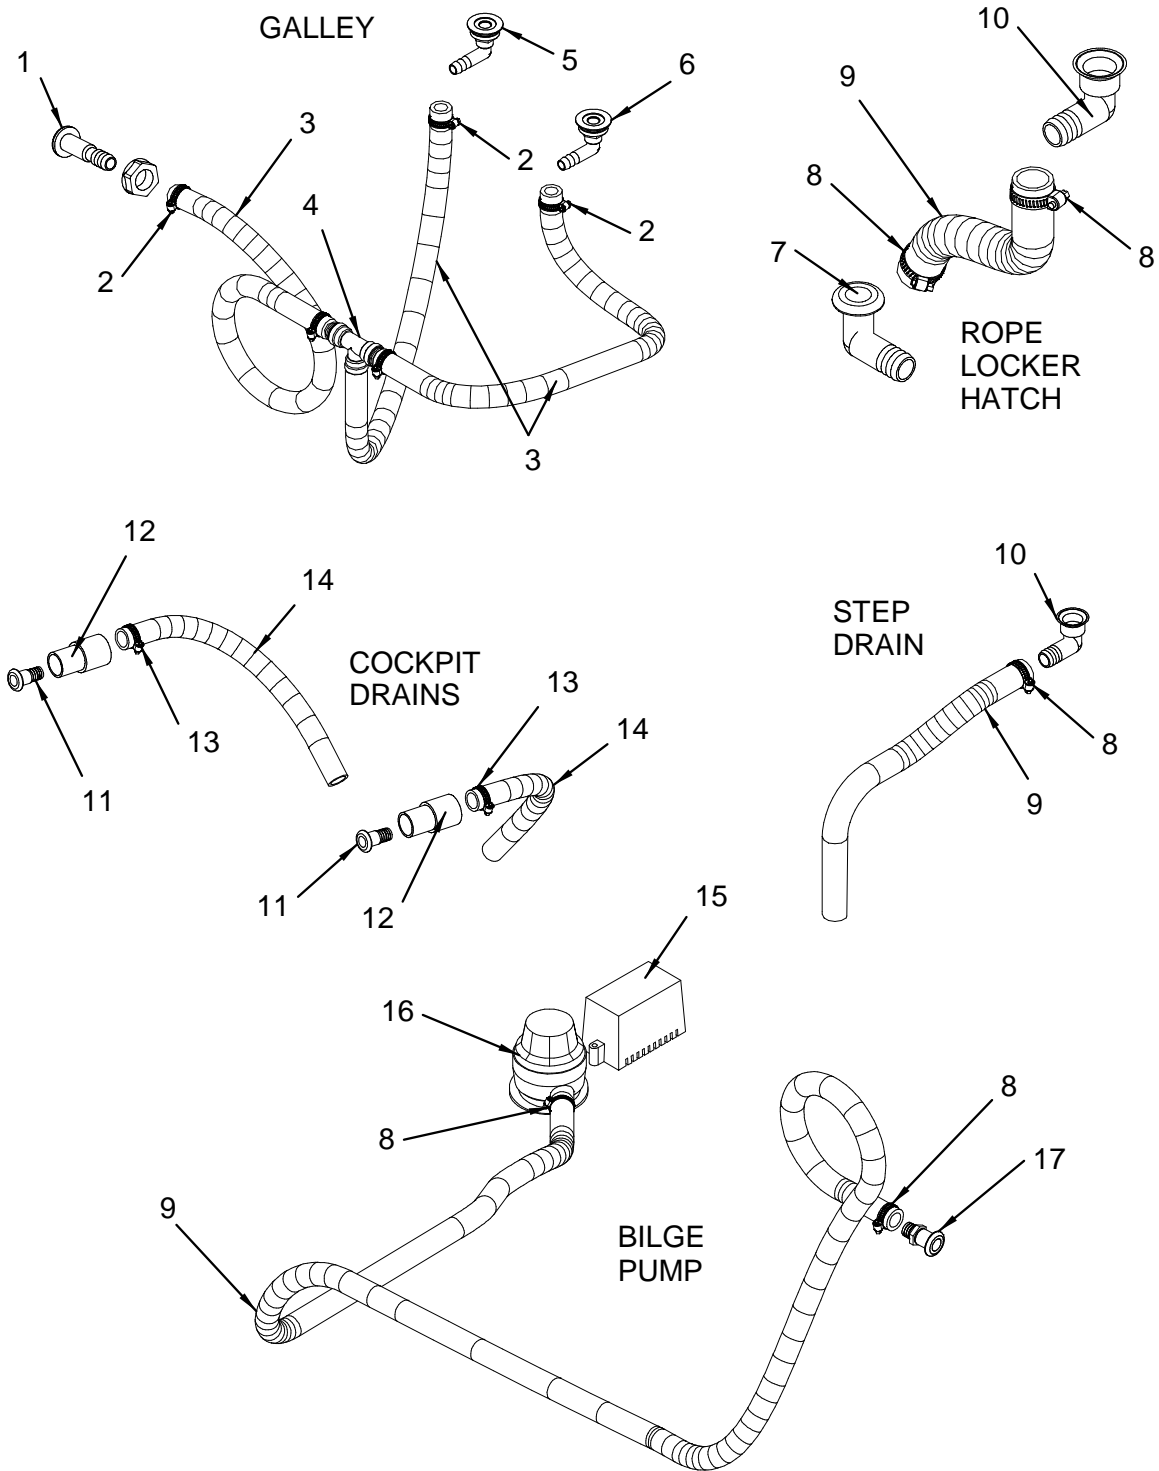

WATER SYSTEM

1	1481019	TANK, WATER - 8GAL W/VENT & FILL FITNGS
2	1210160	TUBING, SEATECH 15MM X 11MM X 250' BLUE
3	1480433	PUMP, FRESH WATER SHURFLO 2.8GPM IMP SOFT MNT
4	1214824	TEE, SEATECH EQUAL 15MM
5	123661	CLAMP, LOOM VINYL DIP 1"
6	1224526	COUPLING, SEATECH EQUAL 15MM
7	1215185	ADAPTER, SEATECH 1/2"M-15MM STEM BRASS
8	406710	FILTER, IN-LINE WATER 1/2" FPT
9	1214832	ELBOW, SEATECH 90DEG EQUAL 15MM
10	1216308	ADAPTER, SEATECH STRAIGHT 1/2"M-15MM BRASS
11	141747	ANGLE, PVC 2"X 2"X 1/4"X 10' GREY
	1497452	TAPE, FOAM NEOPRENE W/3M 9828 3/8"TH X 2"W
12	141473	ADAPTER, GENOVA 1/2"MPT X 1/2"BARB
	263954	CLAMP, HOSE #10 1/2"-1 1/8" SS .505
13	256693	CLAMP, HOSE #24 1"-2" SS .505
14	172726	HOSE CUFF, 1.5" RH WHT
15	490219	HOSE, CORR SAN/WATER-FILL 1.5" RH
16	857706	HOSE, CORR VAC 5/8" PVC BILGE GREY
17	1764051	225WE 04, STRAP, AFT CTR BILGE WTR TANK
	129247	BAR, ALUM FLAT 1/8"X 2"X 12"
18	1109362	DECK PLATE, WATER CHR W/VENT BLUE CLR-CODE
	1405844	DECK PLATE, CAP W/CHAIN WATER
	522599	KEY, DECK PLATE CAP
19	1542919	ADAPTER, SEATECH STRAIGHT 1/2"MPT-15MM
20	1388743	HOLDER, PLAS SPRAYER PRL
21	1597921	SHOWER, SPRAY NOZZLE W/8"SS HOSE HVY DUTY
	1453984	FITTING, NEPT 1/2"FEM SWVL BLK
22	1542919	ADAPTER, SEATECH STRAIGHT 1/2"MPT-15MM
23	1689704	SHOWER, SPRAY NOZZLE ANGLE BASE W/6"SS HOSE (USED IN GALLEY)
24	1215235	CLIP, SEATECH COLLET 15MM

LABELS

1743534	LABEL, FRESH WATER (LEXAN)

NOT SHOWN

1214840	ELBOW, SEATECH 90DEG STEM 15MM

DRAINAGE SYSTEM