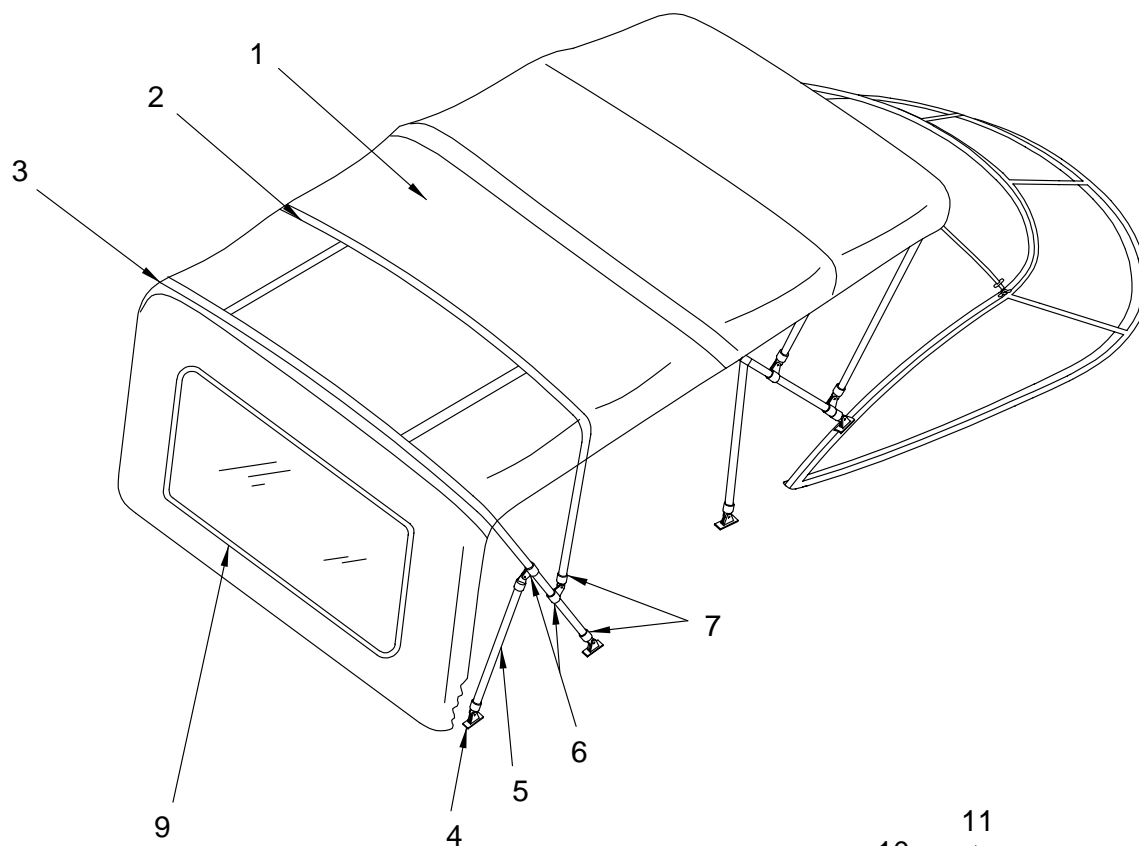

CAMPER CANVAS (BLACK)

CANVAS HARDWARE

END CAP	JAW SLIDE	STRAIGHT HINGE	PULL PIN WALANYARD
7	6	4	8