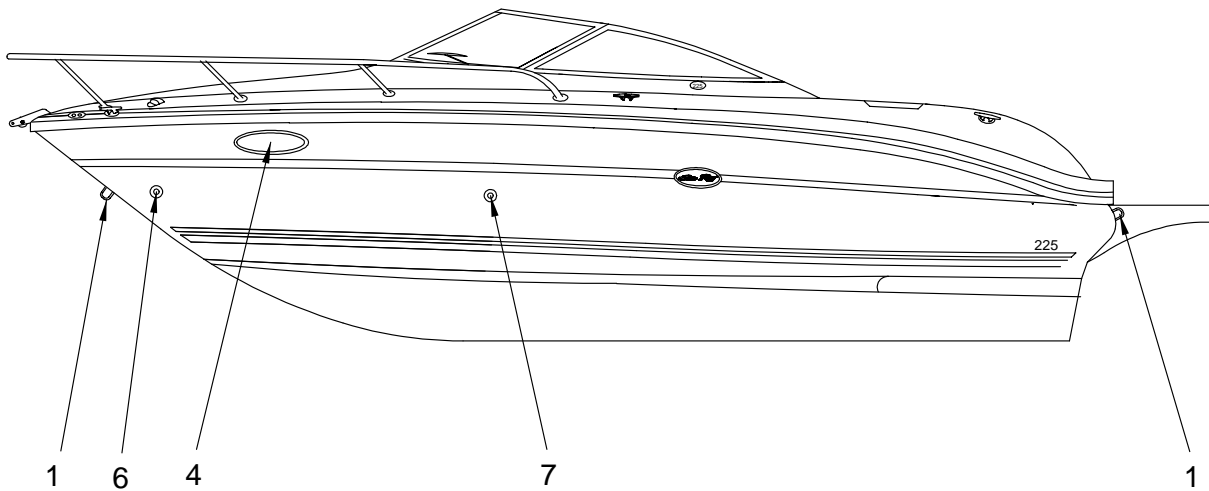

PORT VIEW

NOTE: GARBOARD OIL DRAIN ASSEMBLY
SUPPLIED BY MERCUISER.
PLEASE CONTACT MERCUISER
FOR REPLACEMENT PARTS.