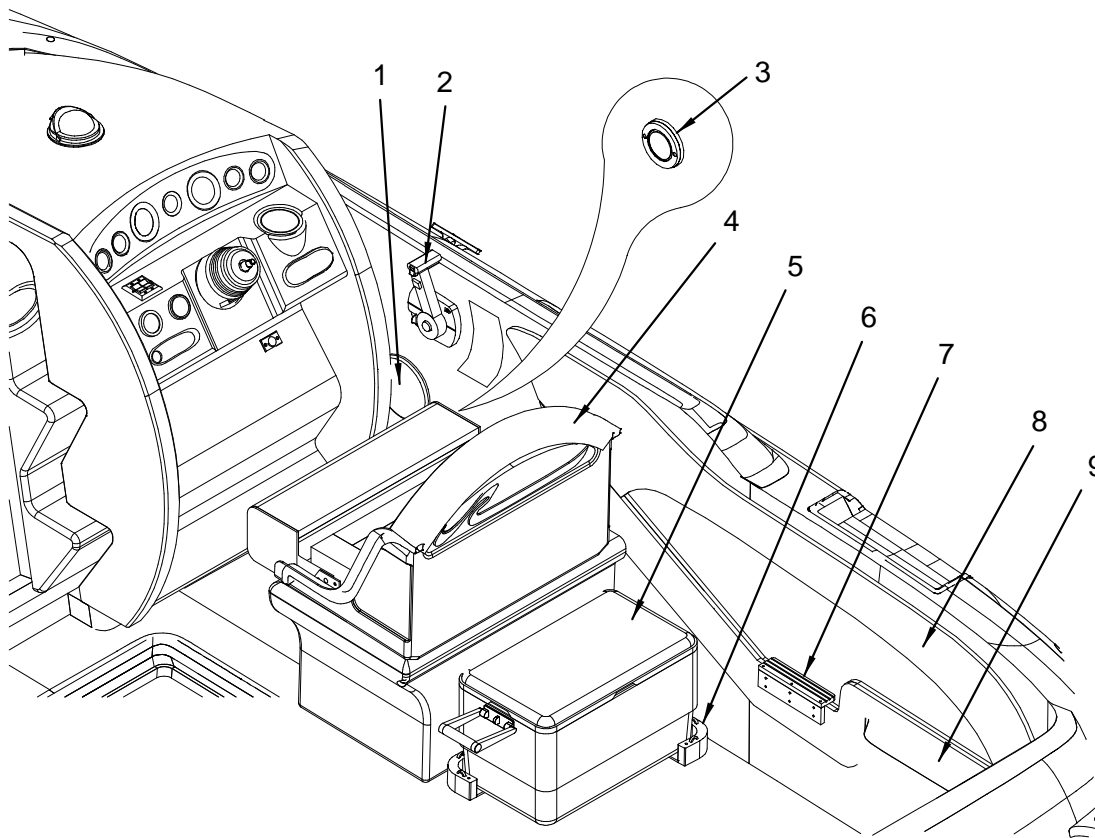

COCKPIT (STARBOARD VIEW)

COCKPIT (STARBOARD VIEW)

- 1 1690555 SPEAKER, COAXIAL 6.5" W/WHT CVR
- 1690558 GRILL, SPEAKER 6.5" ACOM WHT
- 2 1458900 CONTROL, REM THRTL/SHIFT CLSC 4000 W/CONN
  (HULL # 3001-3036)
- 1754390 CONTROL, SIDE MNT PISTOL GRIP 4000 GEN II I/O
  (HULL # 3037-UP)
- 778928 LANYARD, COILED STOP SWITCH
- 3 137380 LIGHT, NAV STERN FLUSH MT CKPT
- 1200369 BULB, REPL FOR #0137380/#0783670
- 4 1764015 225WE 04,H/S,FWD STB W/FBRGLS B/R
  (NOTE: DOES NOT INCLUDE FIBERGLASS BASE)
- 1763865 225WE 04,BASE,FWD STB H/S FBRGLS
- 5 814012 COOLER, 36QT
- 6 819656 COOLER, TIE DOWN IGLOO
- 7 1157650 STEP, HDPE 215EC-99 CKPT PRL
- 8 1764039 225WE 04,PNL,AFT STB CKPT UPR
- 1764032 225WE 04,PNL SKN,AFT STB CKPT UPR
- 9 1764037 225WE 04,PNL,AFT STB CKPT LWR
- 1764031 225WE 04,PNL SKN,AFT STB CKPT LWR

NOT SHOWN LABELS

- 1499284 PLATE, NMMA 01-225WE
- 1744745 LABEL, DISPOSAL OF GARBAGE
- 1745520 LABEL, DANGER CO FUMES W/CANVAS

NOT SHOWN

- 633933 THRU-HULL, CABLE FLANGE 1.75"
- 1212703 TIE, CABLE 4" STD BLK W/SS BARBS
- 1524669 GASKET, THRU-HULL 2 63/64" OD