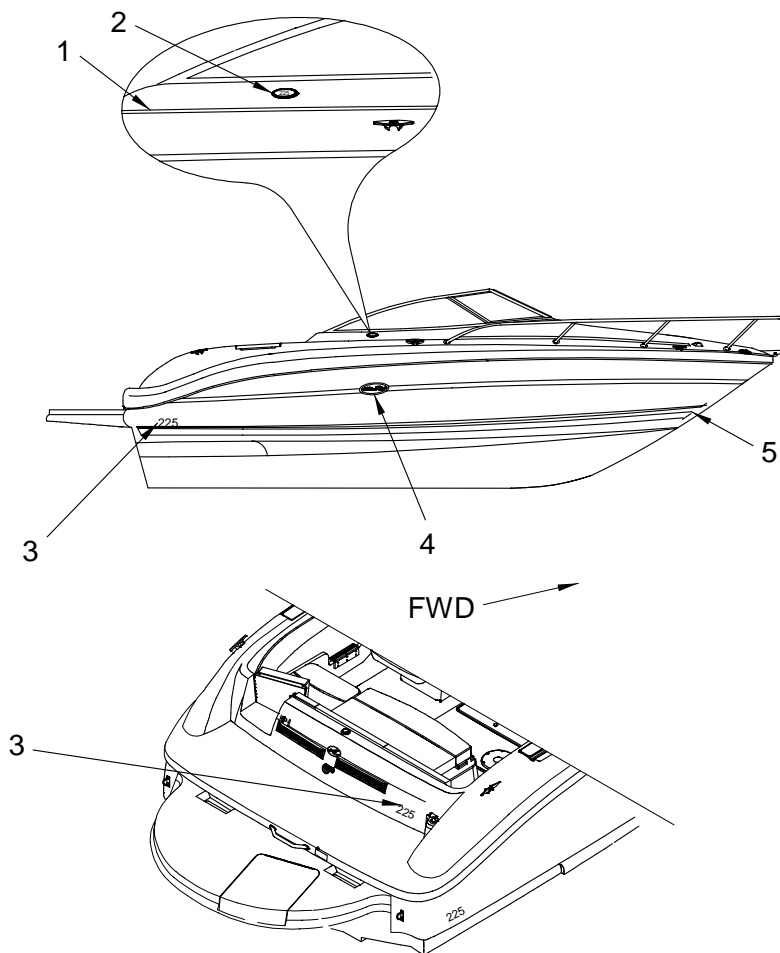

EXTERIOR (GRAPHICS) BLUE

EXTERIOR (GRAPHICS) BLUE

- 1 1121110 TAPE, M/S 1/2"W/1/8"VOID GLXYBL CPM
- 2 512863 EMBLEM, OVAL 225 CHR
- 3 1523380 EMBLEM, MODEL DESG 225 PRO URETHANE BLK W/CHR
- 4 1443183 EMBLEM, "SEA RAY" SCRIPT HULL LOGO CHR 13"
- 5 1172857 TAPE, M/S 3.75"W/DBL 1/4"VOID GLXYBL/SHOYST