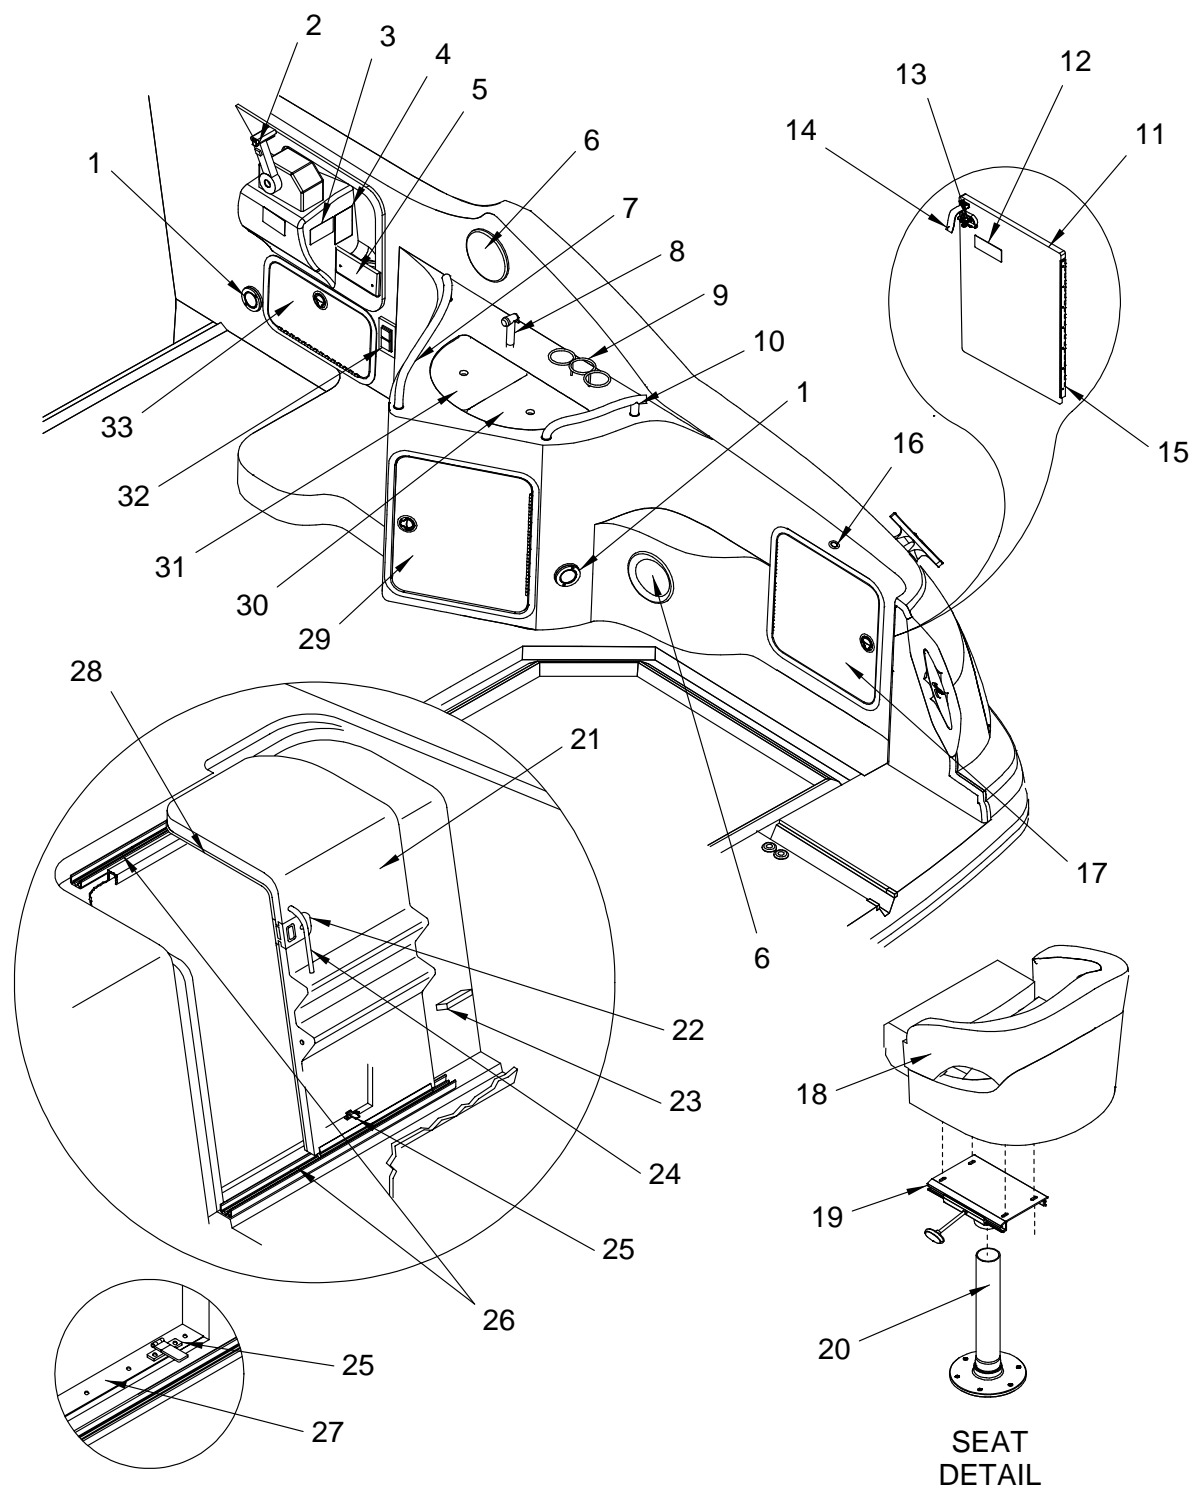

COCKPIT (FORWARD STARBOARD VIEW)