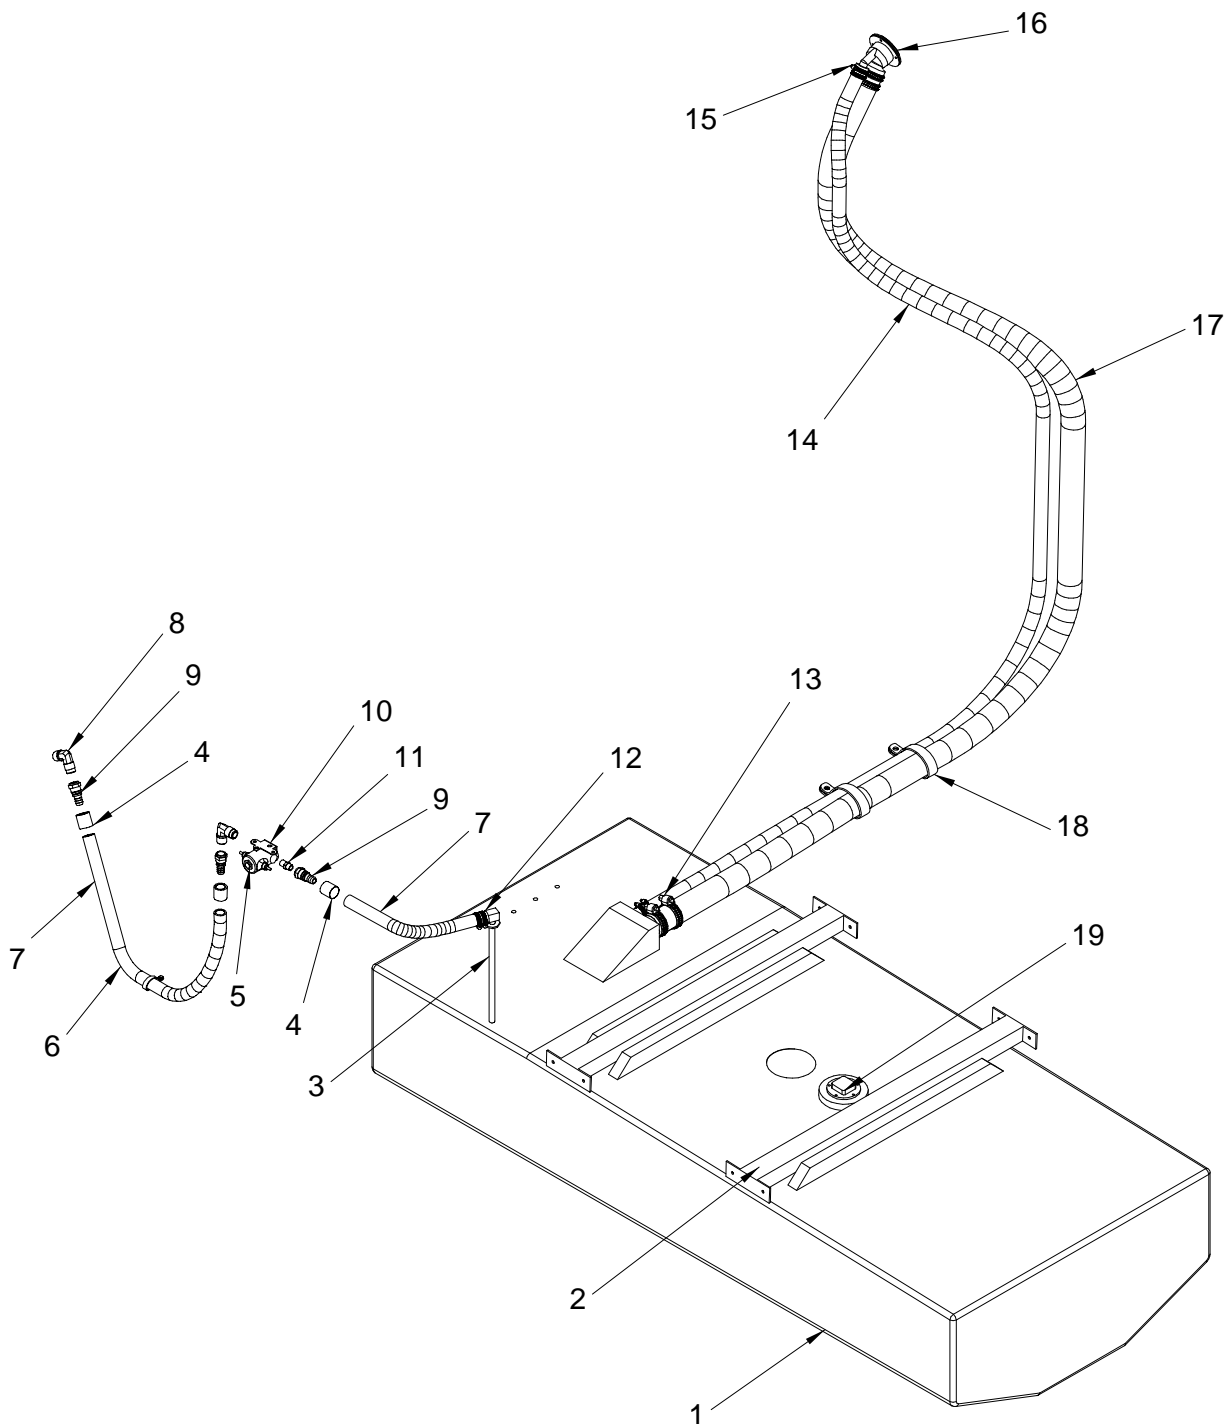

FUEL SYSTEM

FUEL SYSTEM

1	1690010	TANK, FUEL 280DA-02 100GAL PLAS REV 1
2	1323690	STRAP, FUEL 270SDA-00 30.75"
3	1433895	TANK, FUEL HDWR 1/2" SS SCREEN
	1577816	ELBOW, ALUM P/U 3/8"MPT X 3/8"MPT
	1098250	TUBE, P/U FUEL-SPECIFY TANK (FOR#1076223)
	1577832	ADAPTER, ALUM 1/4"BARB X 3/8"MPT
4	1479294	FERRULE, FUEL LINE 1/2"ISO/CE
5	224329	VALVE, BRASS FUEL SHUT-OFF ELEC 12V SKINNER
6	123661	CLAMP, LOOM VINYL DIP 1"
7	1497494	HOSE, FUEL 1/2" ISO/CE W/PLAS LINER
	1479294	FERRULE, FUEL LINE 1/2"ISO/CE
8	169748	ELBOW, BRASS 90DEG 1/2"SAE X 3/8"MPT
9	170605	FITTING, BRASS 1/2"BARB/NUT
10	306936	BRACKET, FUEL SHUT-OFF VALVE (SKINNER-ELEC)
11	169920	ADAPTER, BRASS 1/4"MPT X 1/2"SAE
12	263954	CLAMP, HOSE #10 1/2"-1 1/8" SS .505
13	256693	CLAMP, HOSE #24 1"-2" SS .505
14	947499	HOSE, FUEL 5/8" ISO/CE
15	123448	CLAMP, HOSE #08M 1/2"-1" SS MINI
16	1109354	DECK PLATE, GAS CHR W/VENT 45DG NCK RED CODE
	1098615	DECK PLATE, GAS CHR W/VENT (SHIM ONLY)
	1068592	KEY, DECK PLATE CAP
17	123745	HOSE, FUEL 1.5" TYPE A CLASS 2
18	123604	CLAMP, LOOM VINYL DIP 2.5"
19	1477975	SENDING UNIT, WEMA 13.5"

NOT SHOWN

137349	ACCESS PLATE, PLAS CVR 5" WHT
1497452	TAPE, FOAM NEOPRENE W/3M 9828 3/8"TH X 2"W

NOT SHOWN LABELS

852533	LABEL, FUEL RECOMMENDATION
852632	LABEL, WARNING LEAKING FUEL