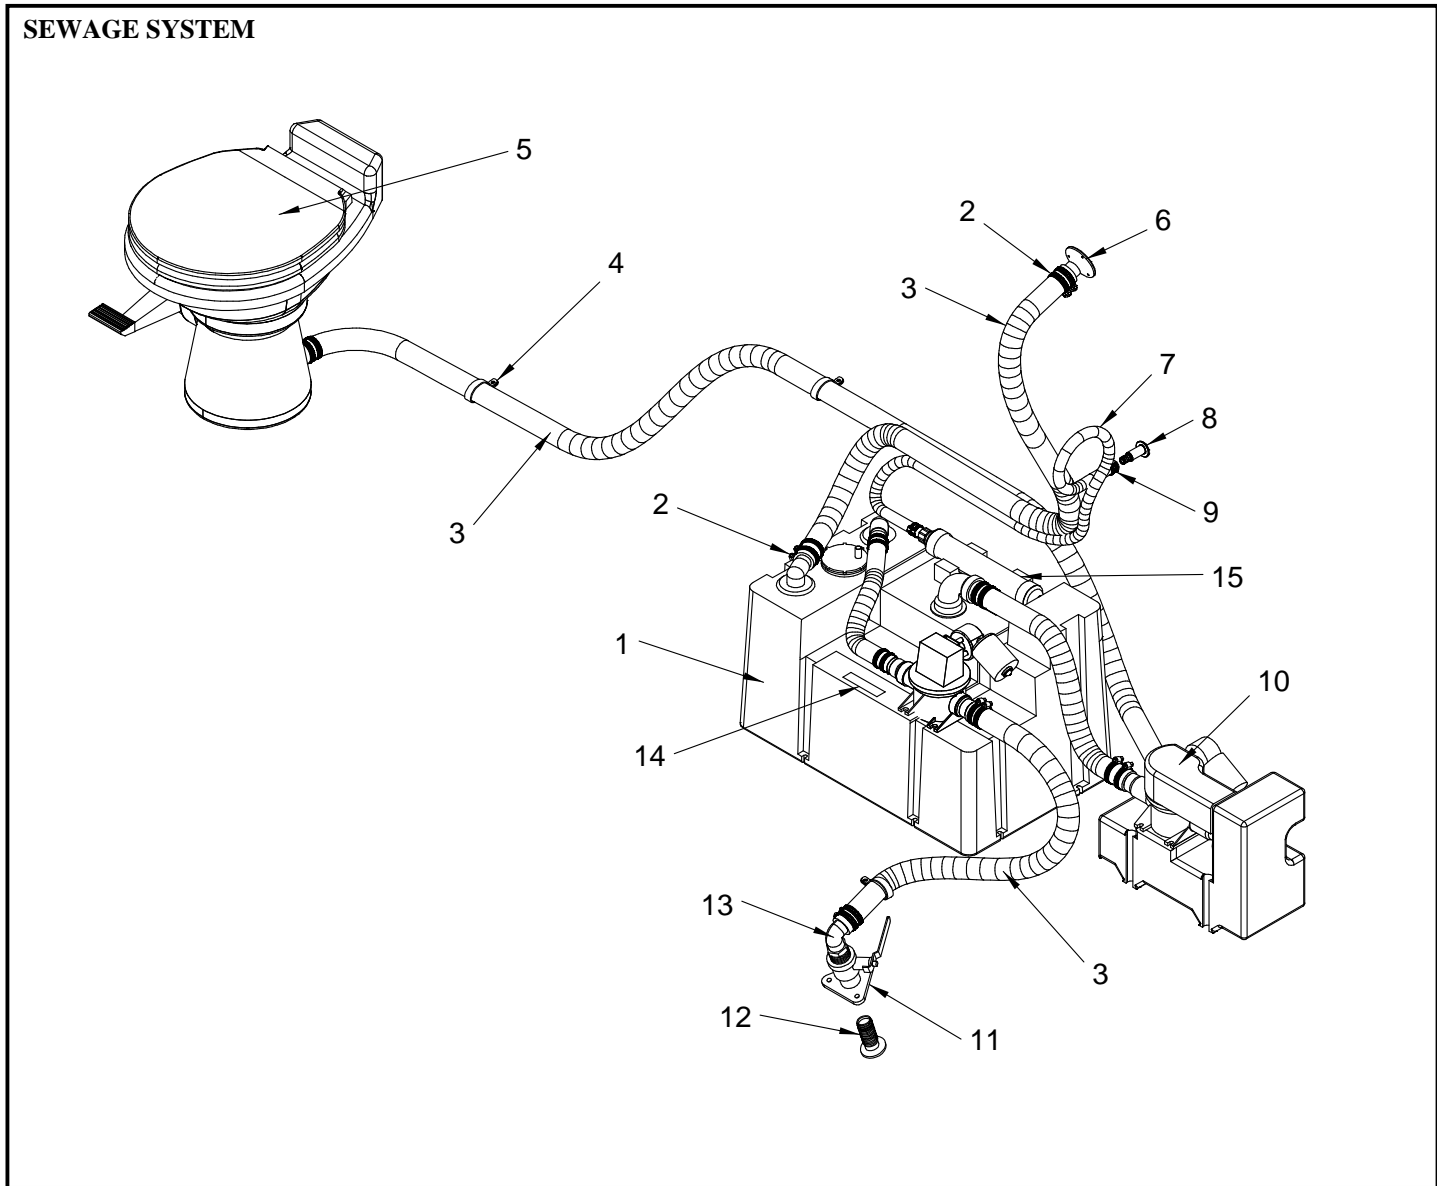

SEWAGE SYSTEM

- 1 1304856 TANK, HOLDING 28 GAL HTS W/FIL/SEND W/CONN
- 1684143 TANK, HOLDING 28 GAL W/T12PUMP/RELAY/90DEGELL
  (MACERATOR W/ SEACOCK INTERLOCK SYSTEM)
- 2 256701 CLAMP, HOSE #28 1 5/16"-2.25" SS .505
- 3 846899 HOSE, SANI 1.5" PREMIUM RBR BLK
- 4 123604 CLAMP, LOOM VINYL DIP 2.5"
- 5 1555473 HEAD, VACU-FLUSH BONE 1048 BACK DISCHARGE
- 6 1355585 DECK PLATE, WASTE CHR STRAIGHT NCK BLK CODE
- 7 124719 HOSE, SANI/CHEMICAL TDX 5/8"
- 8 126888 VENT, FUEL/WATER TANK 5/8"X 3"
- 9 123448 CLAMP, HOSE #08M 1/2"-1" SS MINI
- 10 1302090 VACUUM GEN, HEAD SYS PUMP/ACCUM 12V W/CONN
- 11 518456 SEACOCK, BRZ 1.5" W/O TAILPIECE
  (MACERATOR W/ SEACOCK INTERLOCK SYSTEM)
- 12 579870 THRU-HULL, BRZ 1.5" W/O NUT
  (MACERATOR W/ SEACOCK INTERLOCK SYSTEM)
- 13 531566 ELBOW, BRZ 90DEG 1.5"MPT X 1.5"BARB
  (MACERATOR W/ SEACOCK INTERLOCK SYSTEM)
- 14 955278 LABEL, NOTICE OVERBOARD DISCHARGE (LEXAN)
  (MACERATOR W/ SEACOCK INTERLOCK SYSTEM)
- 15 134759 FILTER, HEAD TREATMENT SYSTEM

NOT SHOWN

- 408724 ELBOW, PVC 1.5"FLANGE X 3/4"BARB X 90DEG