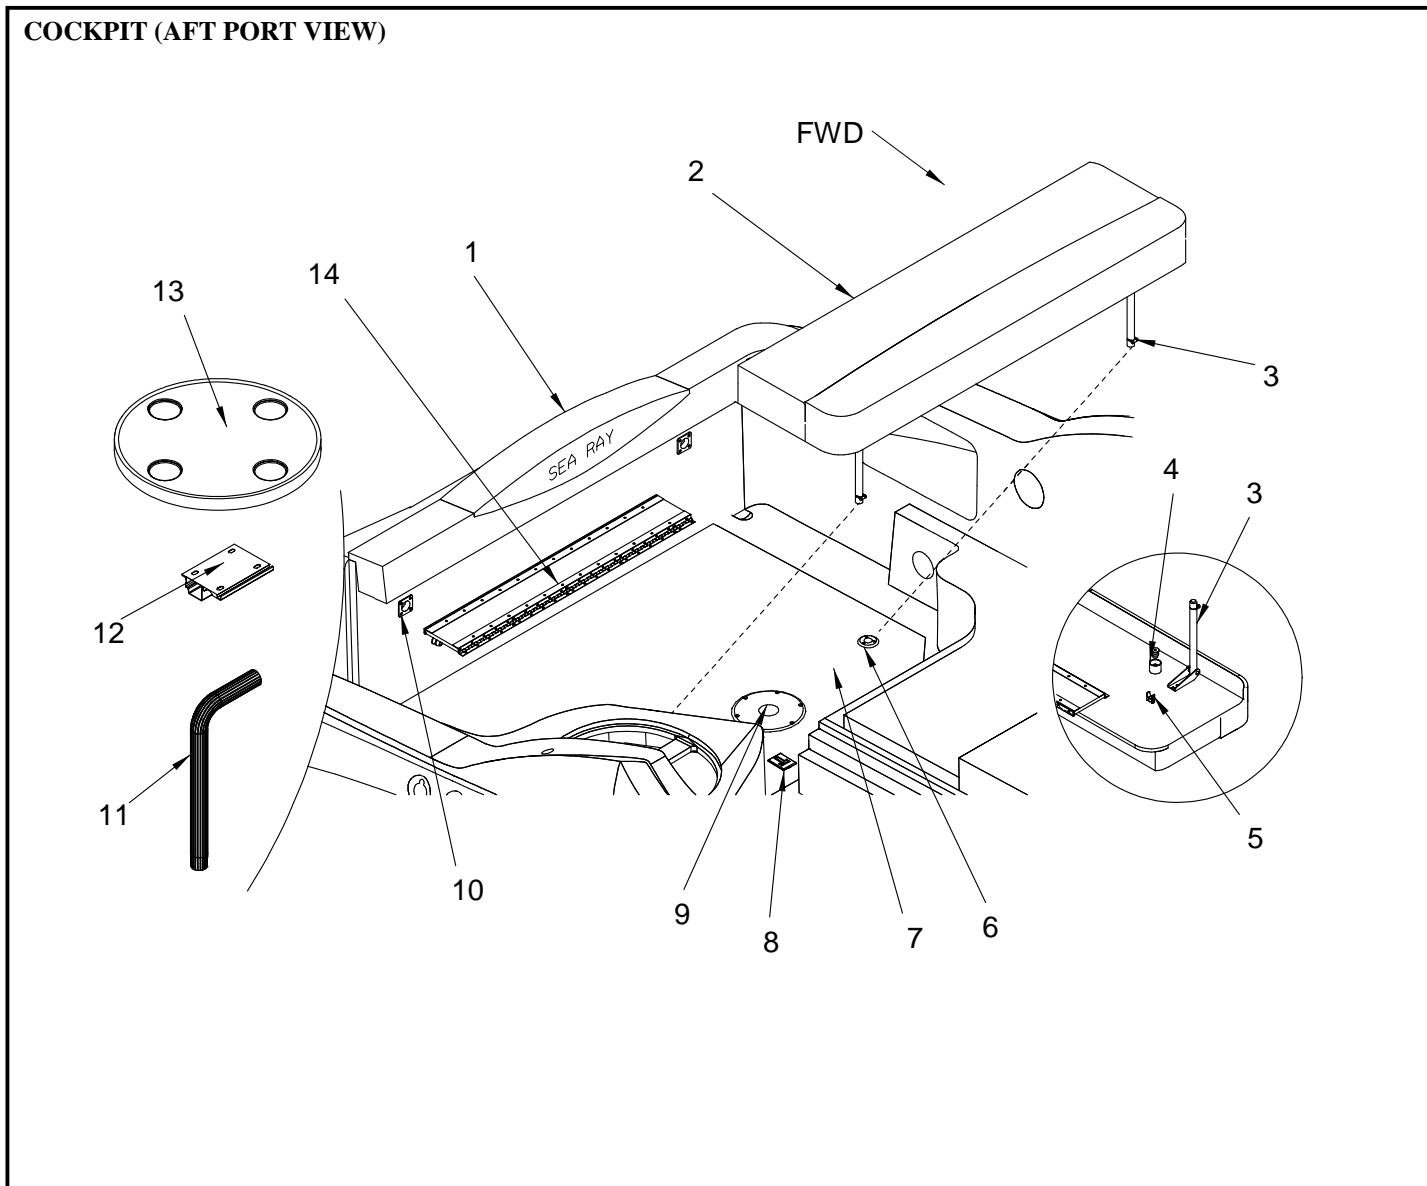

COCKPIT (AFT PORT VIEW)

NOT SHOWN (continued)

- 1 1689922 BLSTR, 280DA-02 AFT FOLDAWAY
- 1690158 BLSTR SKN, 280DA-02 AFT FOLDAWAY
- 2 1689926 CUSH, 280DA-02 AFT FOLDAWAY BNCHST
- 1690165 CUSH SKIN, 280DA-02 AFT FOLDAWAY BNCHST
- 3 1048099 SUPPORT, SWING LEG W/HINGED BASE 1" X 11.25"
- 4 1118314 CATCH, RBR SUNPAD HOLD-DOWN
- 5 590646 CLIP, POLE STRG BLK - MAST LIGHT
- 6 804740 INSERT, LEG SOCKET BLACK 1" (CUSTOM)
- 7 1740587 280DA 03,HATCH,ENG
- 8 1683350 PULL, FLUSH HATCH SS T-HNDL
- 9 876961 BASE, LEG/POST FLUSH MT ALUM
- 10 1197912 INSERT, LEG SOCKET WHT PLAS (CUSTOM)
- 11 1496868 POST, TABLE COLUMN "L" SHAPED 2.25" X 37"
- 12 1496223 SUPPORT, TABLE SIDE MNT 2.25 ANOD
- 13 864157 TABLE, T/F CKPT ROUND ARW 96
- 14 1199249 SHIM, HDPE 260DA-99 CKPT AFT FOLDAWAY SEAT

- 1546274 SHELF, LDPVC 290BR-01 REFRIGERATOR
- 1551605 HOLDER, PVC 280DA-01 CKPT TABLE FACE GRV

NOT SHOWN

- 154369 SNAP STUD, W/#8 X 3/8" PH SS
- 194225 SNAP REINFORCEMENT, PLAS BACKER
- 221036 SCREW, TAPPING #6A X 3/4" PTH SS/BLK
- 595090 VELCRO, HOOK WHT 2" PRESSURE SENSITIVE
- 621508 TRIM, PLAS ANGLE 15/16" X 15/16" TAPERED WHT
- 800326 BINDING, CANVAS 1" LINEN STRAIGHT SUNBRELLA
- 995647 BUMPER, BLACK .77W" X .38H" SCR DN PLAS ROUND