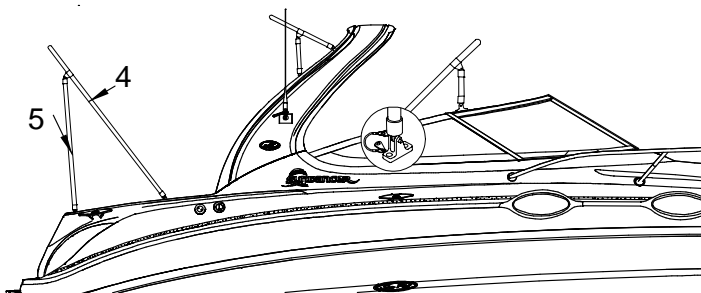

CANVAS (CAMPER CANVAS PACKAGE) OPTIONAL