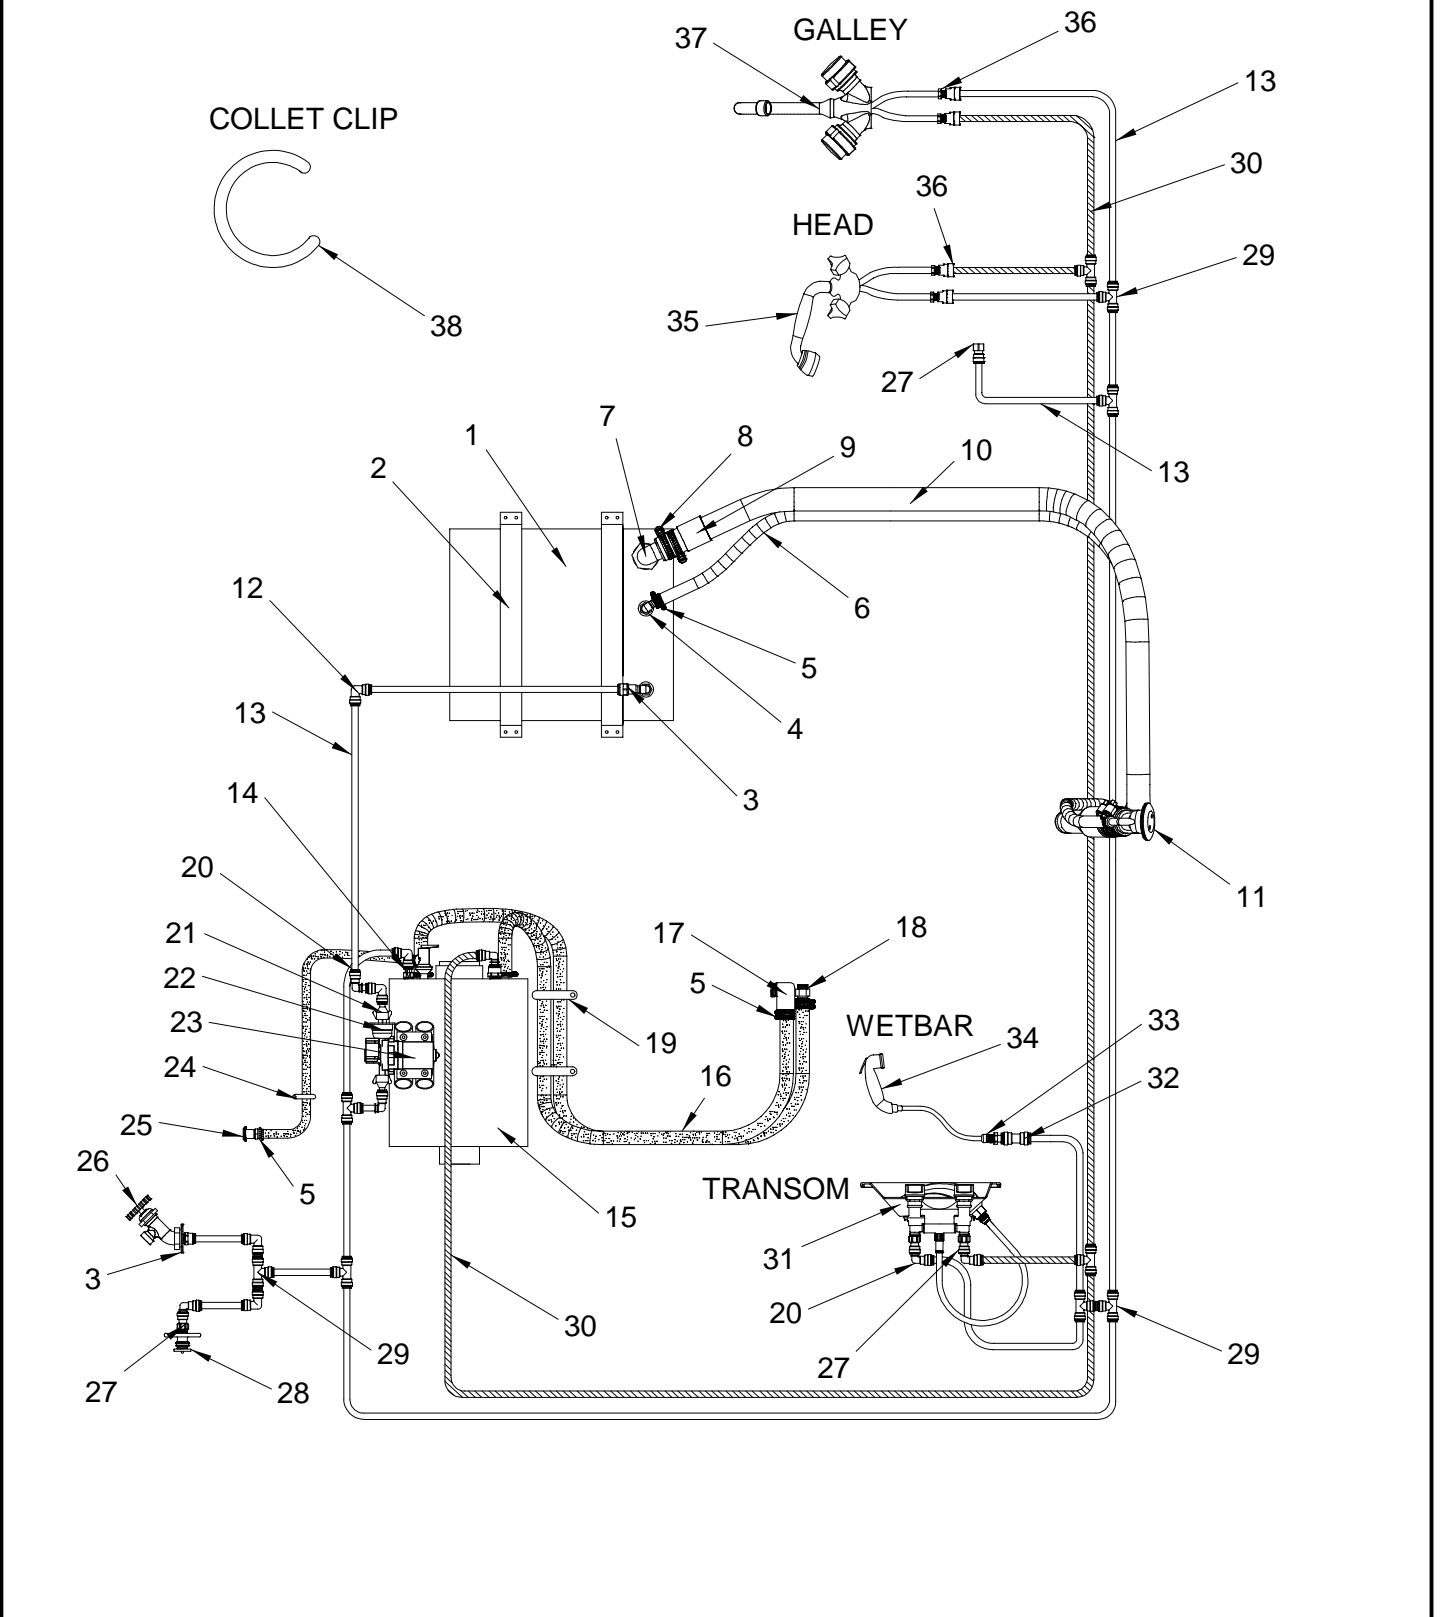

NOT SHOWN

137349	ACCESS PLATE, PLAS CVR 5" WHT
1497452	TAPE, FOAM NEOPRENE W/3M 9828 3/8"TH X 2"W

NOT SHOWN LABELS

852533	LABEL, FUEL RECOMMENDATION
852632	LABEL, WARNING LEAKING FUEL

WATER SYSTEM

WATER SYSTEM