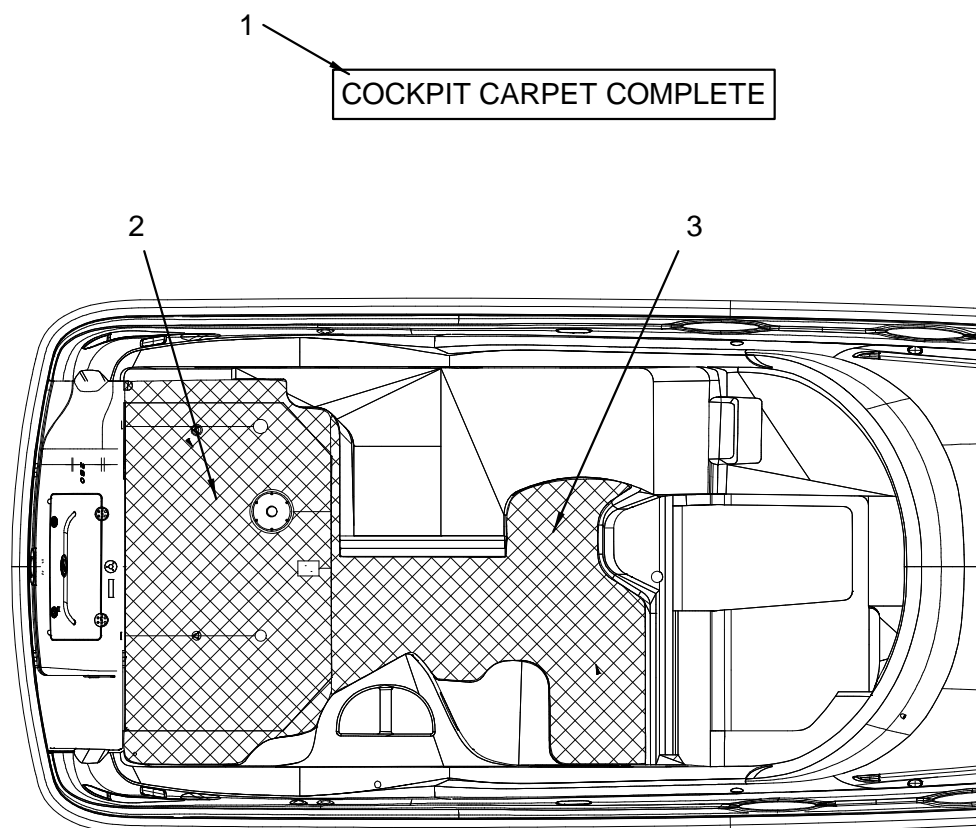

COCKPIT (SNAP-IN CARPET LINER OPTIONAL)

COCKPIT (SNAP-IN CARPET LINER OPTIONAL)

- 1 1740554 280DA 03,CARPET,SNPN LINER CMPLT
- 2 1740552 280DA 03,CARPET,AFT SNPN
- 3 1740553 280DA 03,CARPET,FWD SNPN

CARPET

- 1579846 CARPET, EXT 24 OZ MOCHA #9230 BT
- 1609916 CARPET, EXT 28 OZ DUNE PEBBLE #902 RL 7FT

NOT SHOWN

- 154369 SNAP STUD, W/#8 X 3/8" PH SS
- 194225 SNAP REINFORCEMENT, PLAS BACKER
- 221036 SCREW, TAPPING #6A X 3/4" PTH SS/BLK
- 621508 TRIM, PLAS ANGLE 15/16"X 15/16" TAPERED WHT
- 800326 BINDING, CANVAS 1" LINEN STRAIGHT SUNBRELLA
- 1163864 SNAP SOCKET, W/ 1/8" HOLE