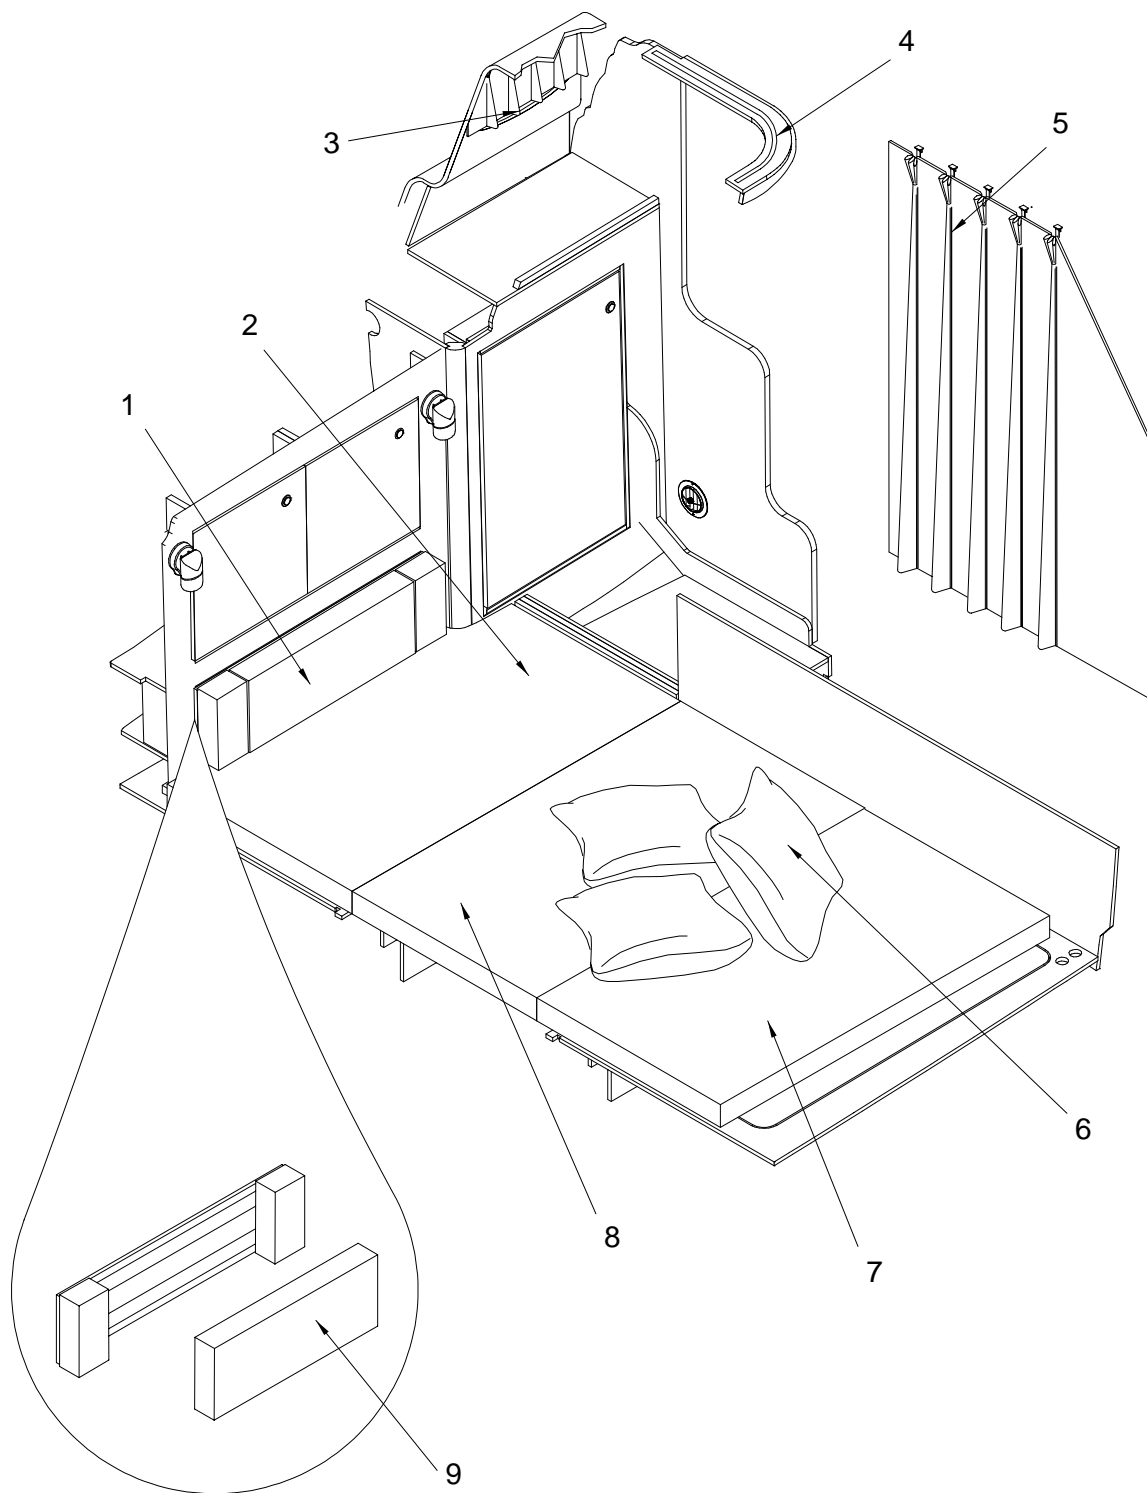

MID STATEROOM (UPHOLSTERY)