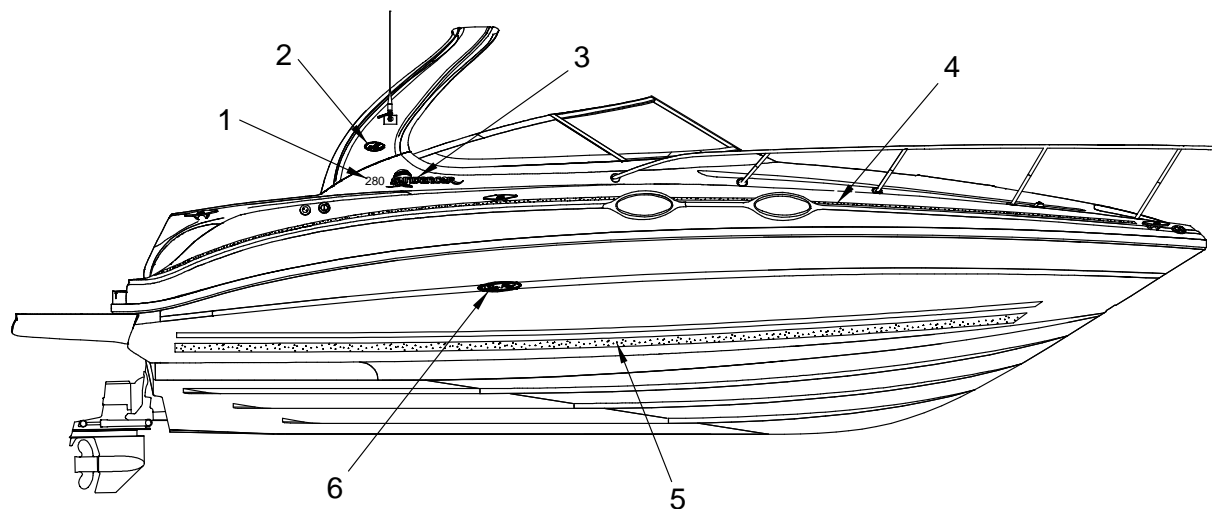

EXTERIOR (GRAPHICS)