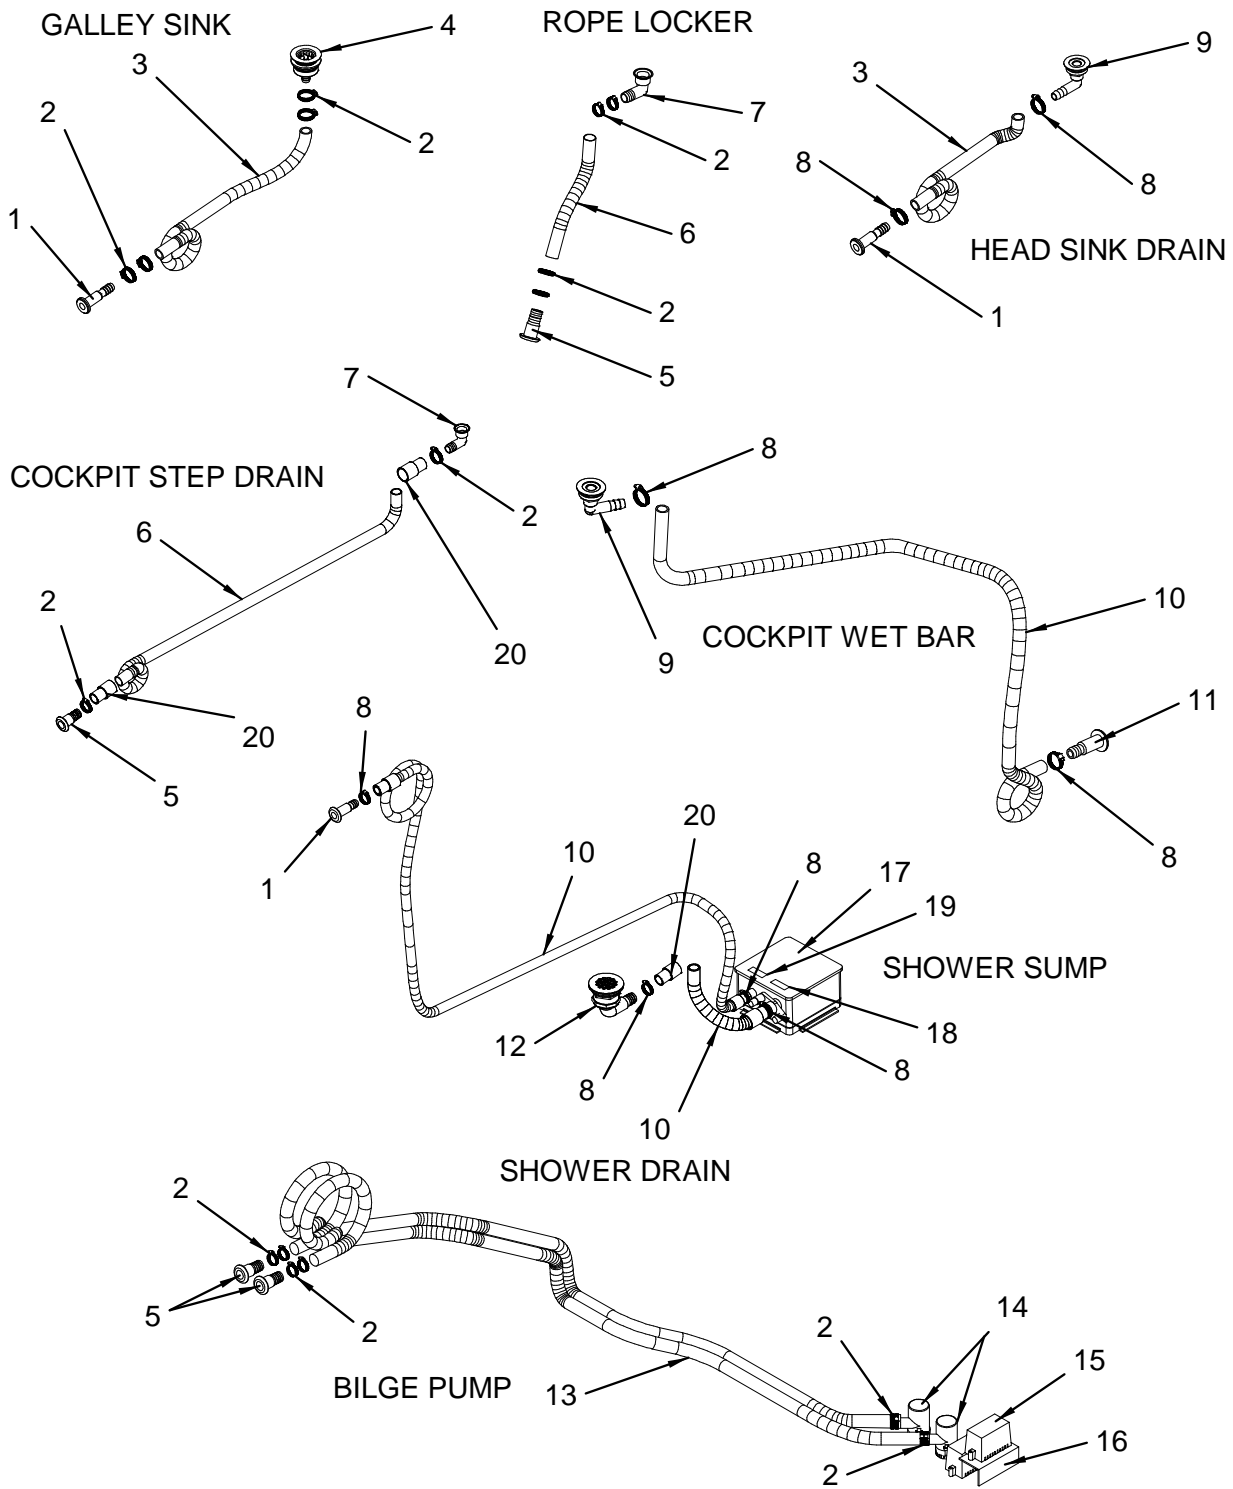

DRAINAGE SYSTEM

DRAINAGE SYSTEM

1	182964	THRU-HULL, PLAS 3/4" WHT
2	256685	CLAMP, HOSE #16 3/4"-1.5" SS .505
3	123885	HOSE, CORR BILGE 3/4" BLK
4	175687	DRAIN, SINK STRAINER 2.5" SS
5	124578	THRU-HULL, PLAS 1 1/8" WHT
6	675132	HOSE, CORR SAN/WATER-FILL 1 1/8" RH
7	266130	DRAIN, LINER W/90 DEG ELBOW 1" PLASTIC
8	123448	CLAMP, HOSE #08M 1/2"-1" SS MINI
9	583427	DRAIN, W/PLUG 100DEG 3/4" BARB CHR
10	123877	HOSE, CORR SAN/WATER-FILL 3/4"
11	124487	THRU-HULL, PLAS 5/8" WHT
12	196782	DRAIN ASSY, SHOWER 1.5"
	344762	DRAIN ASSY, SHOWER SLIP NUT 1.5"
	196717	ELBOW, PVC 1.5" FLANGE X 3/4" MPT X 90DEG
13	123901	HOSE, CORR BILGE 1 1/8" BLK
14	1690247	PUMP, BILGE 1100GPH W/IMPELLOR HOUSING VANES
15	1193671	SWITCH, FLOAT RULE W/CVR
16	1441831	BRACKET, BILGE PUMP HI-WTR REV1
17	1683218	SHOWER, SUMP ASSY 12V W/800 PUMP/CHCK VLV MOD
18	937540	LABEL, 1/2" X 1.5" SHOWER DRAIN
19	938431	LABEL, 1/2" X 1.5" DISCHARGE
20	172726	HOSE CUFF, 1.5" RH WHT