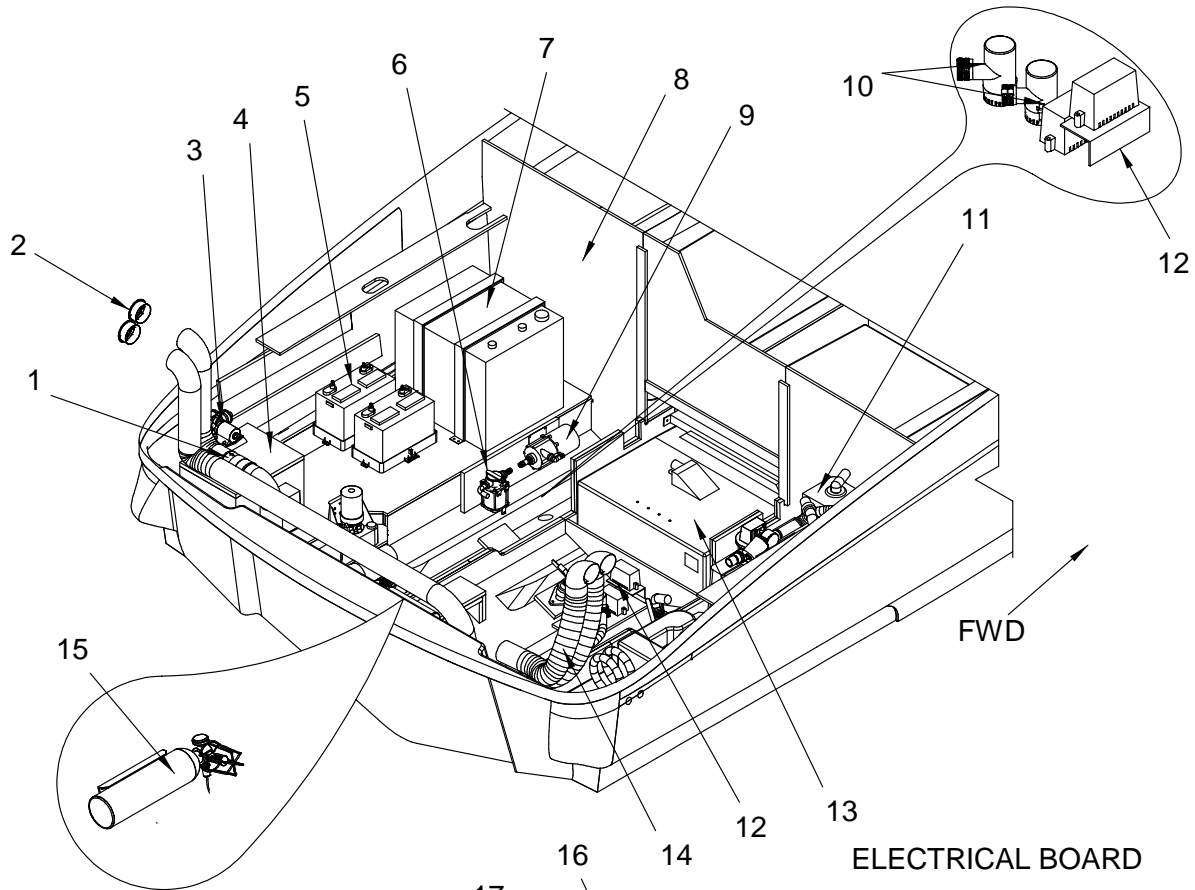

BILGE

EXTINGUISHER

ENGINE HATCH

ELECTRICAL BOARD