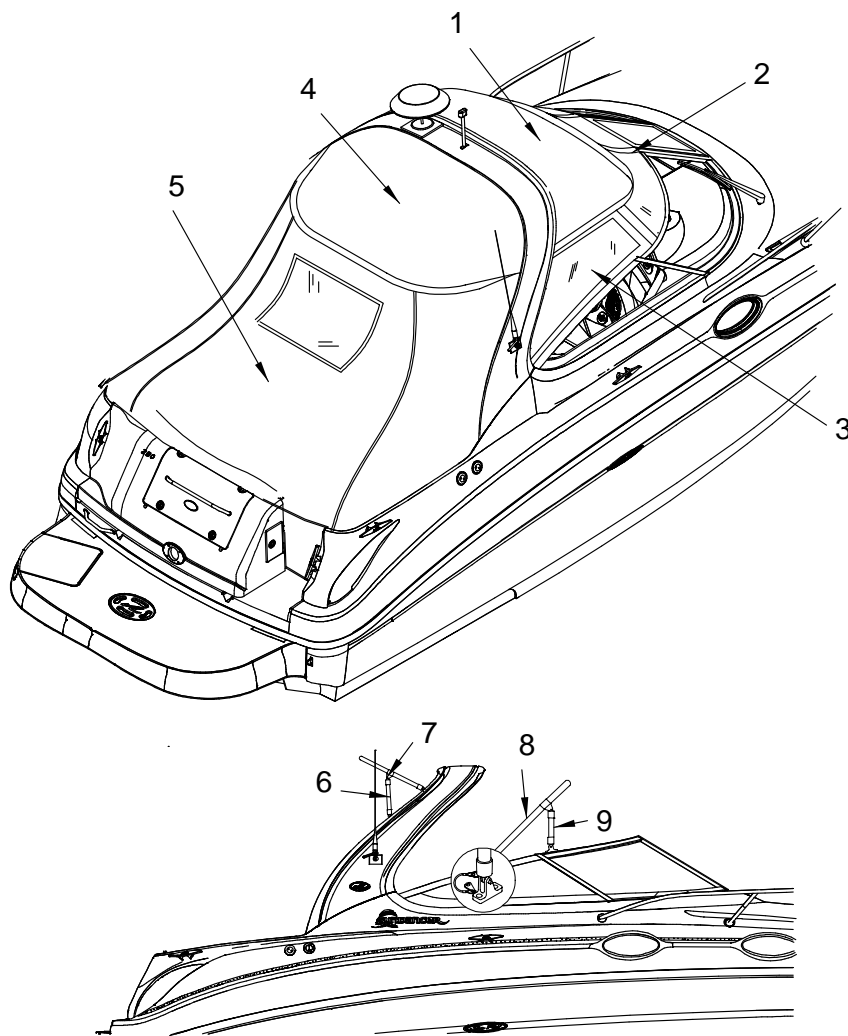

CANVAS (STANDARD)

221085	174995	464115	
1357854	439307	174953	580688