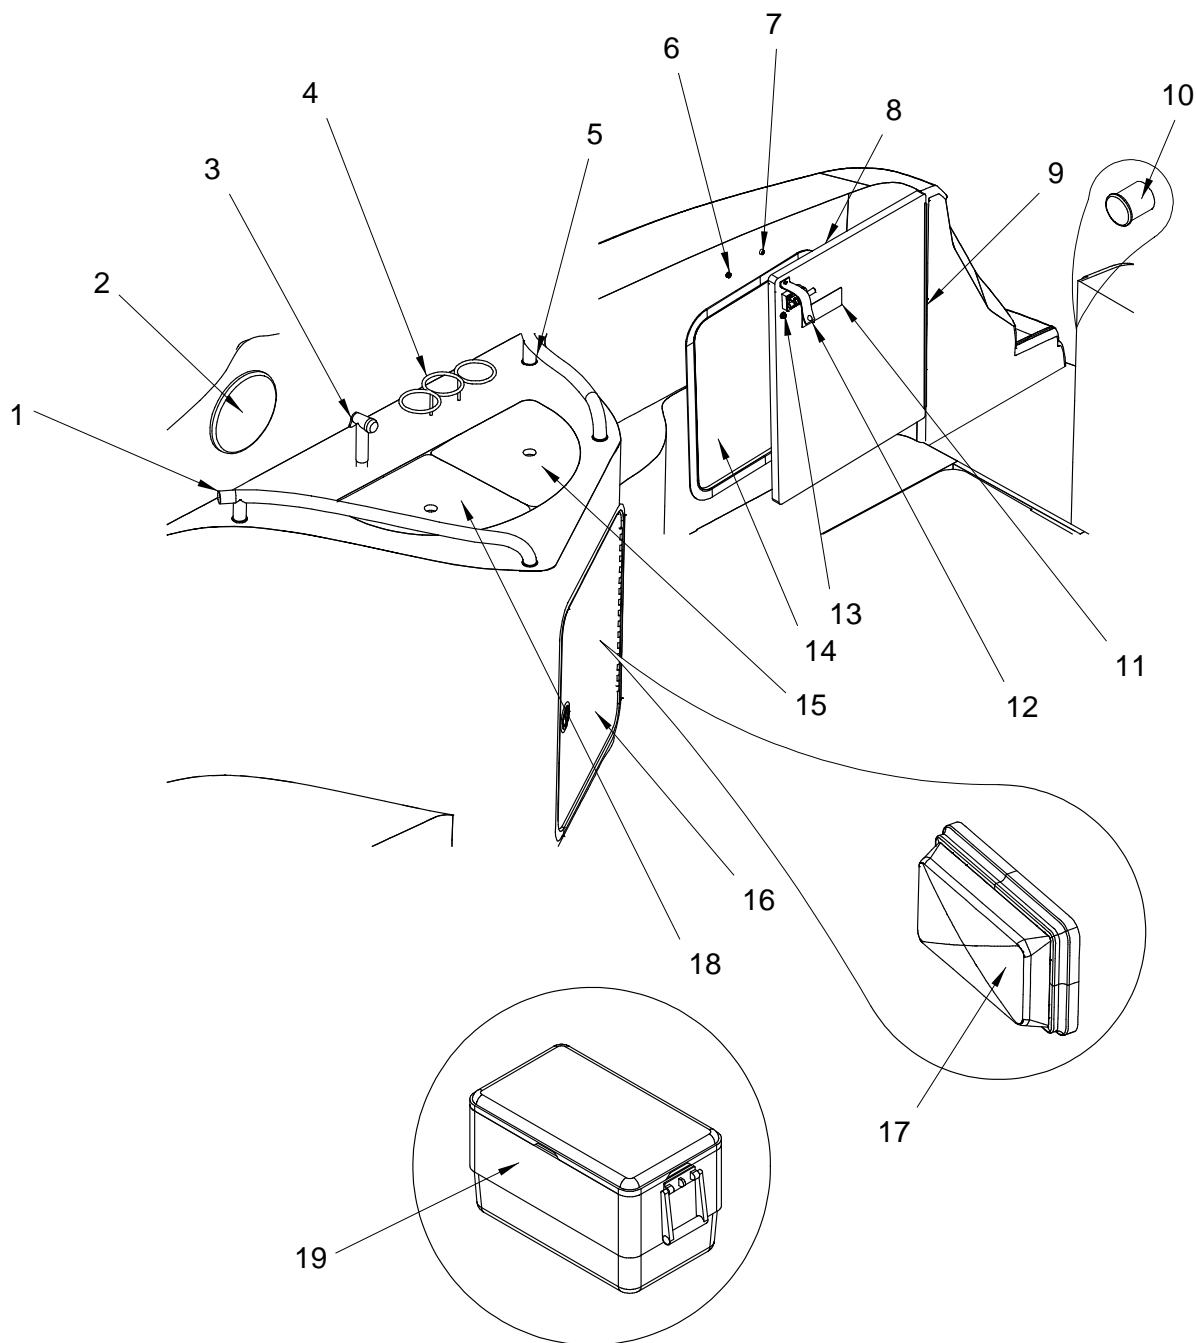

COCKPIT (AFT STARBOARD VIEW)

COCKPIT (AFT STARBOARD VIEW)

1	1473768	RAIL, GRAB 280DA-01 WETBAR FWD
2	1690555	SPEAKER, COAXIAL 6.5" W/WHT CVR
3	1689704	SHOWER, SPRAY NOZZLE ANGLE BASE W/6'SS HOSE
4	1502061	HOLDER, DRINK SS 3-RING 3"
5	1474873	RAIL, GRAB 280DA-01 WETBAR AFT
6	154369	SNAP STUD, W/#8 X 3/8" PH SS
7	334672	BUMPER, RECESSED WHT ROUND
8	1649318	DOOR, HDPE 280DA-02 TRNSM
9	844753	HINGE, SS CONT 2"X 15" W/1/8" PIN
10	190579	BUSHING, NYLON 0.76"OD X 3/8"SHAFT
11	811000	LABEL, DANGER TRNSM DOOR (LEXAN)
12	156893	WEBBING, POLYPROPYLENE 1" BLACK
13	140137	BOLT, BARREL CHR 3 5/8"BOLT 4 5/16"LOA
	1307420	SHIM, HDPE BARREL BOLT 1/4" PRL
14	1455187	DOOR, STRG W/O NTCH W/17X17 WHT FRM L/R 99 SS
15	1476522	LID, HDPE 280DA-01 COOLER WET BAR ARW
	1476324	COOLER, 280DA-01 WET BAR ARW
16	1525724	DOOR, STRG 17 X 20 280DA-01 ARW FRAME SS LTCH
17	822668	LIGHT, SGL DOME FLUSH MT PLAS WHT W/O SWITCH
	604801	BULB, DOME LIGHT 12V
	633719	LENS, SGL DOME REPL FOR #0596072
18	1476522	LID, HDPE 280DA-01 COOLER WET BAR ARW
	1476514	SINK, V/F WET BAR ARW 280DA-01
19	814012	COOLER, 36QT
	819656	COOLER, TIE DOWN IGLOO

NOT SHOWN

	194225	SNAP REINFORCEMENT, PLAS BACKER
	221036	SCREW, TAPPING #6A X 3/4" PTH SS/BLK
	595090	VELCRO, HOOK WHT 2" PRESSURE SENSITIVE
	621508	TRIM, PLAS ANGLE 15/16"X 15/16" TAPERED WHT
	800326	BINDING, CANVAS 1" LINEN STRAIGHT SUNBRELLA