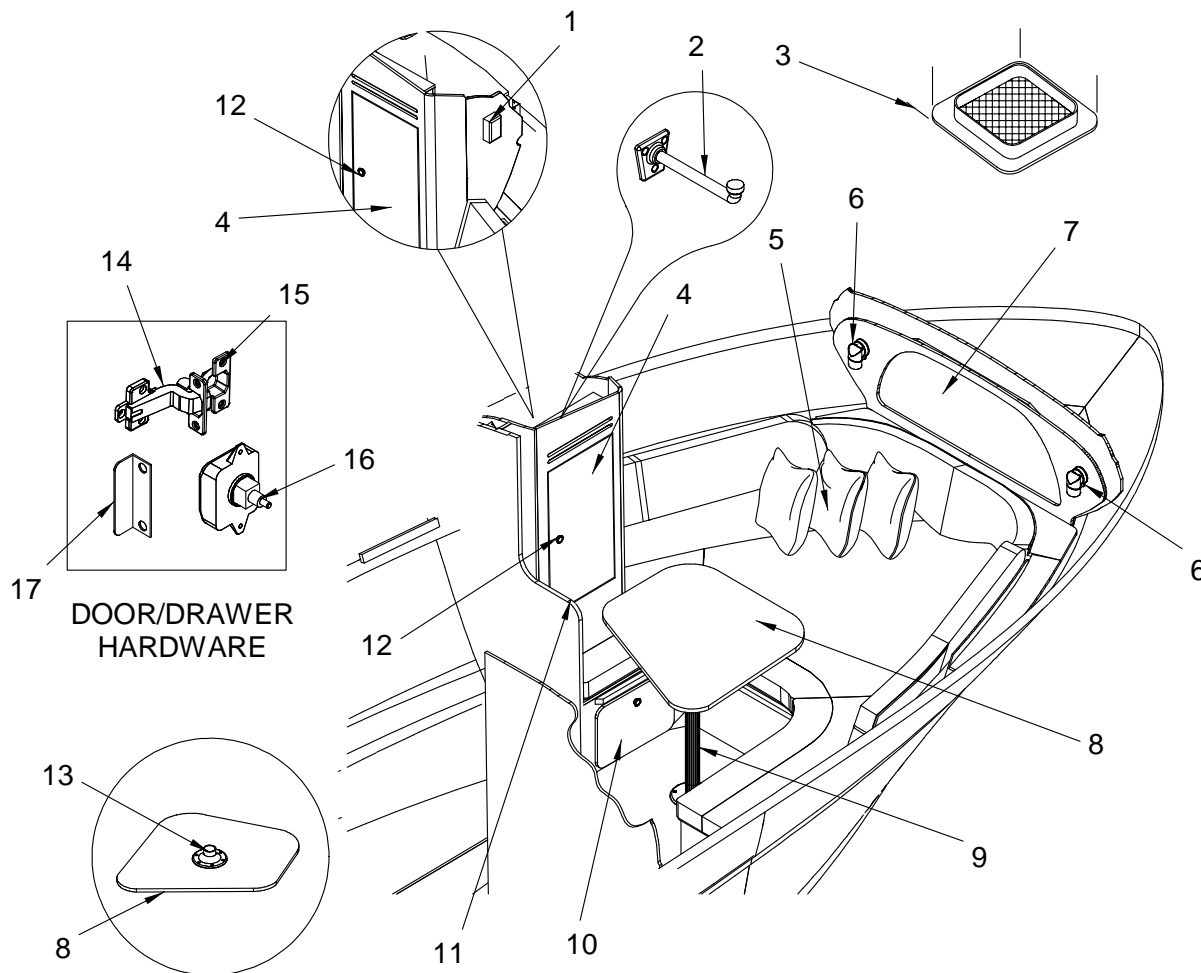

FORWARD STATEROOM (PORT VIEW)

FORWARD STATEROOM (PORT VIEW)

- 1 965707 MONITOR, CO DETECTOR WHT
- 1189687 PLATE, CO MONITOR BACKING WHT
- 2 148015 HOOK, CLOTHES HOOK SURFACE MT 5"
- 3 985754 HATCH, DECK 20X20 ULTRA II NO CLIPS
- 1690196 SCREEN, DECK SKYSCREEN 20"X 20" BEIGE MK4
- 4 1740576 280DA 03,DOOR,H/L FWD PRT FWDSTRM
- 5 1717172 PILLOW PKG, 2003 MIDCABIN PKGC (2)
- (STANDARD)
- 1690590 PILLOW PKG, 2003 280DA PKGA (2)
- 1690591 PILLOW PKG, 2003 280DA PKGB (2)
- 1690607 PILLOW PKG, 2003 MIDCABIN PKGD (2)
- 6 981316 SPOTLIGHT, SWIVEL TASK BEIGE W/GLD ACCNT HLGN
- 858886 BULB, REPL FOR #0830307
- 7 1740589 280DA 03,MIR ASSY,R/L
- 1473594 MIRROR, 1/8"X 16.5"X 42" W/1.5"RAD CLR
- 8 1740590 280DA 03,TBL,FWDSTRM
- 9 929851 POST, TABLE LEG 28.875" ANOD FLUTED
- 10 1740583 280DA 03,DOOR,STRG LWR PRT FWDSTRM
- 11 1676816 T-MOLD, VINYL INSERT 5/8" POL CHR (FLEX)
- 12 1271014 PULL, PUSH-BUTTON KNOB CHR
- 1542232 PULL, ROSETTE POL SOLID BRASS 16MM (5/8")
- 13 876979 BASE, LEG/POST SURF MT ALUM
- 14 525667 HINGE, CONCEALED FULL OVERLAY MT PLATE ONLY
- 15 839399 HINGE, SELF CLOSING BLUM SCREW-ON
- 16 772418 CATCH, RIM-LOCK WHT

17 761445 CATCH, RIM-LOCK STRIKE PLATE

CARPET

- 1467166 CARPET, INT 44 OZ SNOW 6FT 100% BCF NYLON (PACKAGES B, C, & D)
- 1467182 CARPET, INT 44 OZ WHEATON 6FT 100% BCF NYLON (PACKAGE A)
- 1589225 HARNESS, 280DA-01 CABIN REV1

CARPET RUNNER

- 1466168 CANVAS, 280DA-01 CARPET RUNNER TST