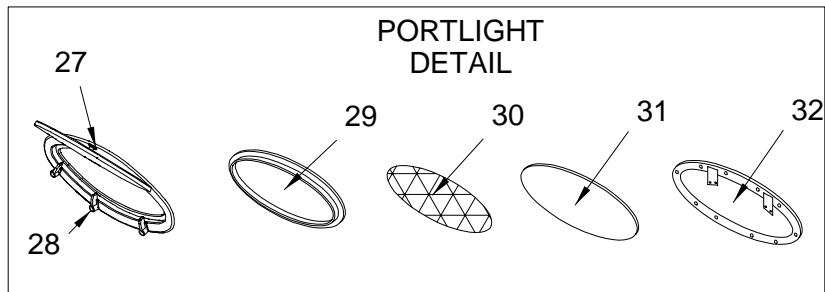

STARBOARD HEAD

STARBOARD HEAD

1	1740578	280DA 03,DOOR,HEAD
	1513928	MIRROR, PLEX 280DA-01 HEAD DOOR MRINE GRD CLR
2	1646140	LATCH, OFFSHR FLUSH RH-OUT PRVKNB CHR
3	1163393	FRAME, ALUM 17 15/16"X 64" ANW L-OUT
4	132324	HINGE, BUTT CHROME/ZINC 2"
5	1253095	FAUCET/SHOWER, WHT/MIX W/ON/OFF FLX TAIL
6	140244	CATCH, SGL ROLLER WHT NYLON W/STRIKE LRG
7	914911	SHOWER, WALL MNT ONLY
8	1474725	RAIL, GRAB 280DA-01 HEAD SHELF
9	312983	LIGHT, DBL DOME FLUSH MT W/SWITCH WHT
	604801	BULB, DOME LIGHT 12V
	633719	LENS, SGL DOME REPL FOR #0596072
10	195032	HINGE, AL CONT 1.25"X 72" SAT
11	258368	RECEPTACLE, GFI DUPLEX WHT 15A
12	1326149	BOX, V/F 410DA STRG FWD HEAD SHWR CAB LNR ANW
13	627737	BOX, RECEPTACLE/SWITCH PVC 1-GANG DEEP
14	1517887	DOOR, HDPE 280DA-01 HEAD MED CAB ANW 2PC
	558031	BUMPER, CLEAR SMALL ROUND
15	1188945	PANEL, 260DA-99 WASTE SYS CNTRL
	893800	PANEL, WASTE LEVEL INDICATOR 12V
	533109	BRKR, P/BTN-MANUAL RESET 10A
	1543453	SWITCH, WASTE SYS CONTROL DISCHARGE
16	955278	LABEL, NOTICE OVERBOARD DISCHARGE (LEXAN)
17	1555473	HEAD, VACU-FLUSH BONE 1048 BACK DISCHARGE
18	1740572	280DA 03,CVR,HOSE HEAD
19	196782	DRAIN ASSY, SHOWER 1.5"
	344721	DRAIN ASSY, GASKET SHOWER SLIP NUT 1.5"
	344762	DRAIN ASSY, SHOWER SLIP NUT 1.5"
	1683218	SHOWER, SUMP ASSY 12V W/800 PUMP/CHCK VLV MOD
20	1479484	DOOR, HDPE 15 X10 13/16 280DA-01 HEAD LWR ANW
	145870	PULL, DOOR/DRAWER PLAS ALMOND
21	1155241	HOLDER, TOILET PAPER WALL MNT WHT ROLLER
22	1185545	RAIL, GRAB 10" ELIPTICAL W/STUDS
23	850784	SINK, V/F OVAL ANW
24	583427	DRAIN, W/PLUG 100DEG 3/4"BARB CHR
25	132183	TRACK, ALUM CURT TRK 0.275"X 0.688" TAB TYPE
26	1075415	CURTAIN, SHOWER ECRU 66.5"X 24"
27	1454008	PORTLIGHT, OPENING ALL SS 3/8"-7/8" FROS REV1
	1331735	PORTLIGHT, GASKET ONLY (BOMAR)
	866434	KNOB, PORTLIGHT KNOB ONLY (BOMAR)
	1314459	PORTLIGHT, GASKET SATURATED FOAM
	852566	LABEL, LEAVING WINDOW OPEN EXHAUST FUMES
28	1107044	PORTLIGHT, HANDLES QUICKDOGS (BOMAR)
29	1057991	TRIM RING, V/F PORTLIGHT INNER CUSTOM 98
30	1331313	PORTLIGHT, SCREEN 3/8"X 7/8"
31	1331727	PORTLIGHT, LENS ONLY FROSTED (BOMAR)
32	1513183	TRIM RING, PORTLIGHT 3/8" SS

GELCOATS

1543180	GEL COAT, ANTIQUE WHT