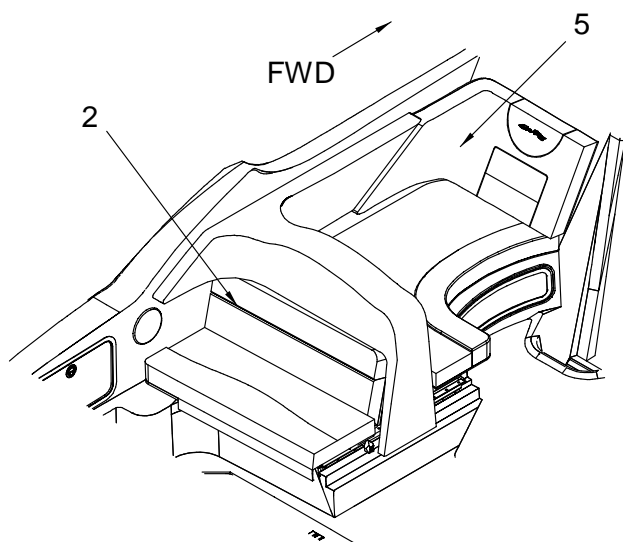

COCKPIT (UPHOLSTERY)