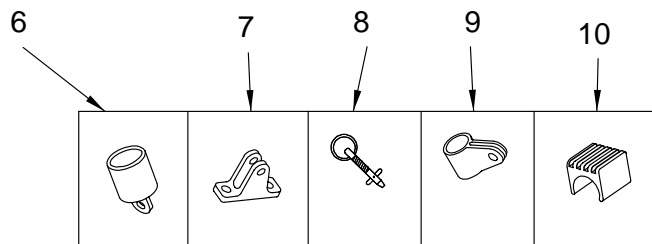

CANVAS (CAMPER CANVAS PACKAGE) OPTIONAL