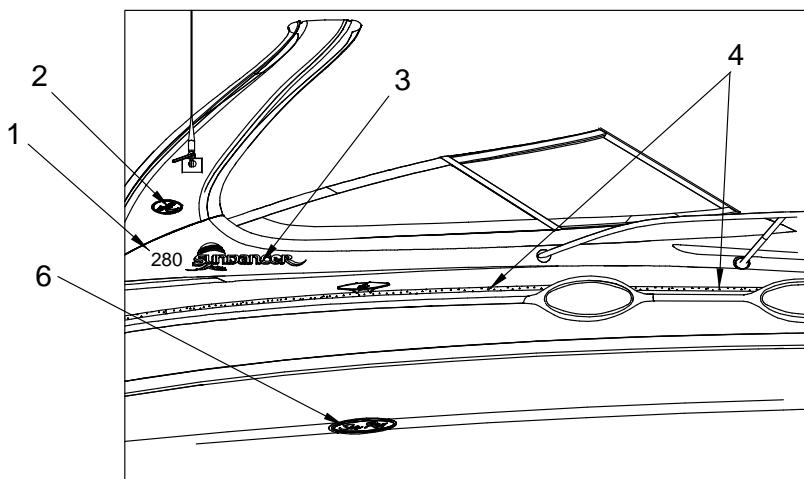

EXTERIOR (GRAPHICS)