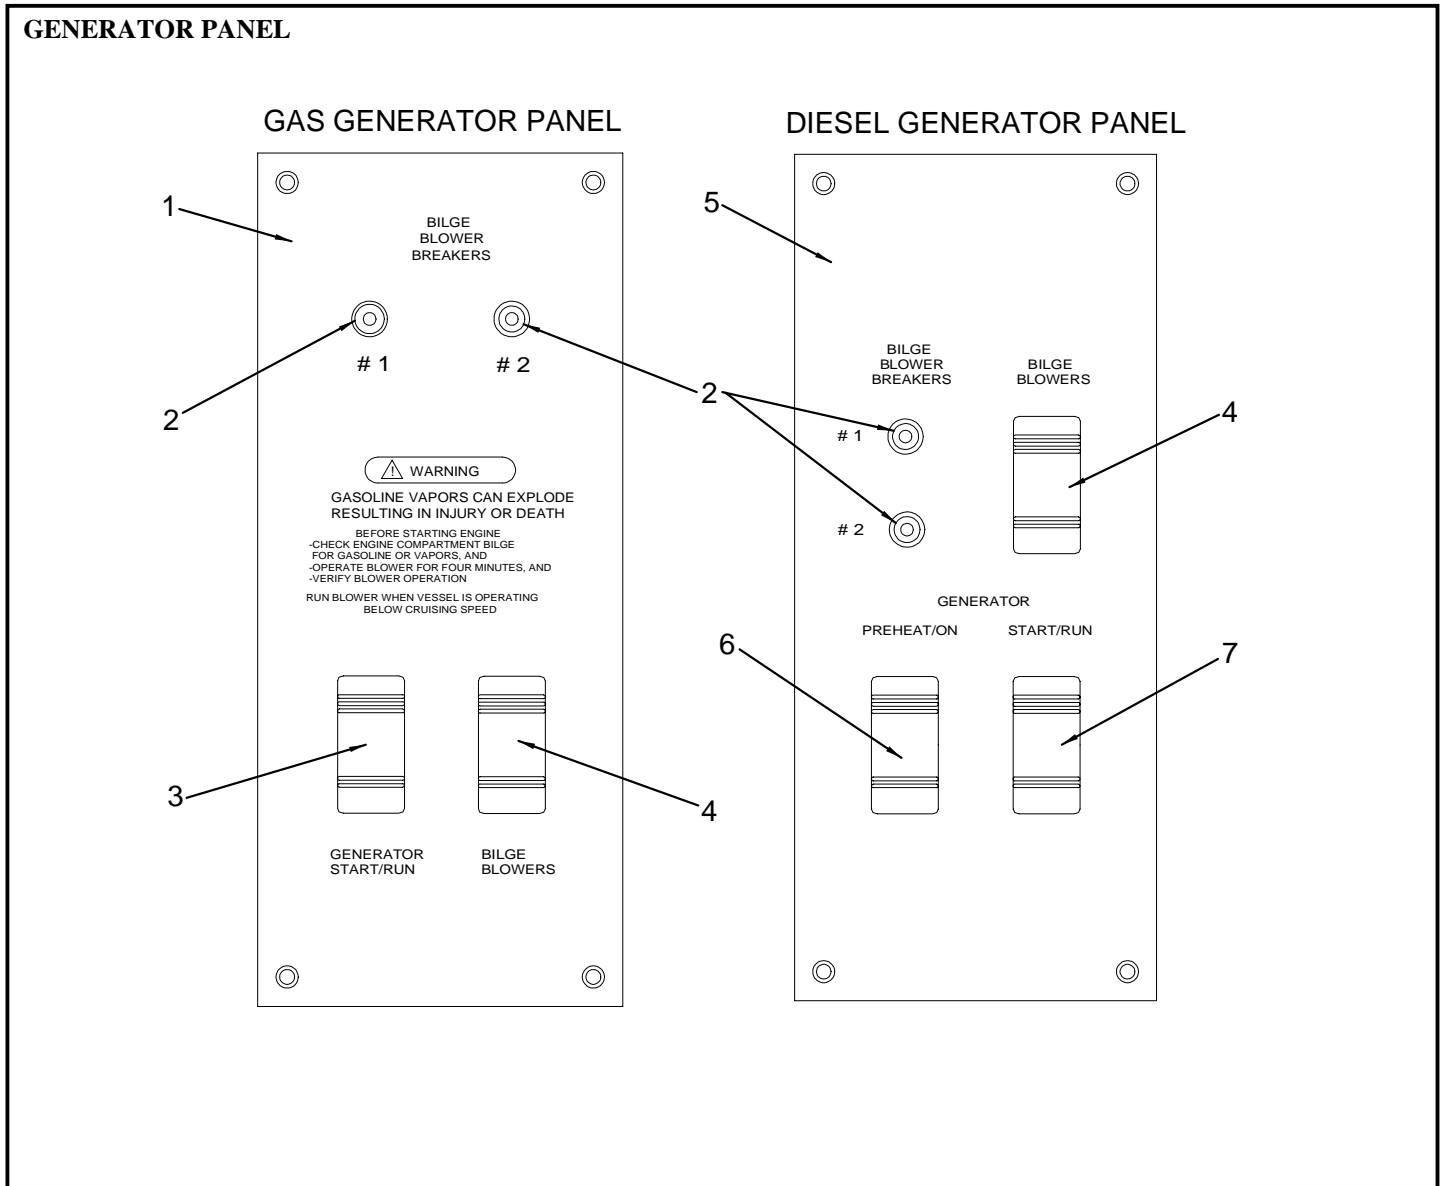

GENERATOR PANEL

- 1 1527944 PANEL, 280DA-01 GEN REMOTE GAS KOHLER
- 2 809806 BRKR, P/BTN-MANUAL RESET 6A
- 3 679324 ACTUATOR, ROCK BLK W/BLUE LENS ACCY
- 681494 BODY, ROCK SW DPDT MOM 12V W/INDEP INC LAMP
- 4 679324 ACTUATOR, ROCK BLK W/BLUE LENS ACCY
- 681510 BODY, ROCK SW DPST 12V W/INC LAMP
- 5 1495837 PANEL, 280DA-01 GEN REMOTE DSL WESTERBEKE
- 6 681486 ACTUATOR, ROCK BLK W/O LENS ACCY
- 1544204 SWITCH, DPST (MOM) EMER START
- 7 679324 ACTUATOR, ROCK BLK W/BLUE LENS ACCY
- 758045 BODY, ROCK SW 2 CKT PROG W/IND LMP