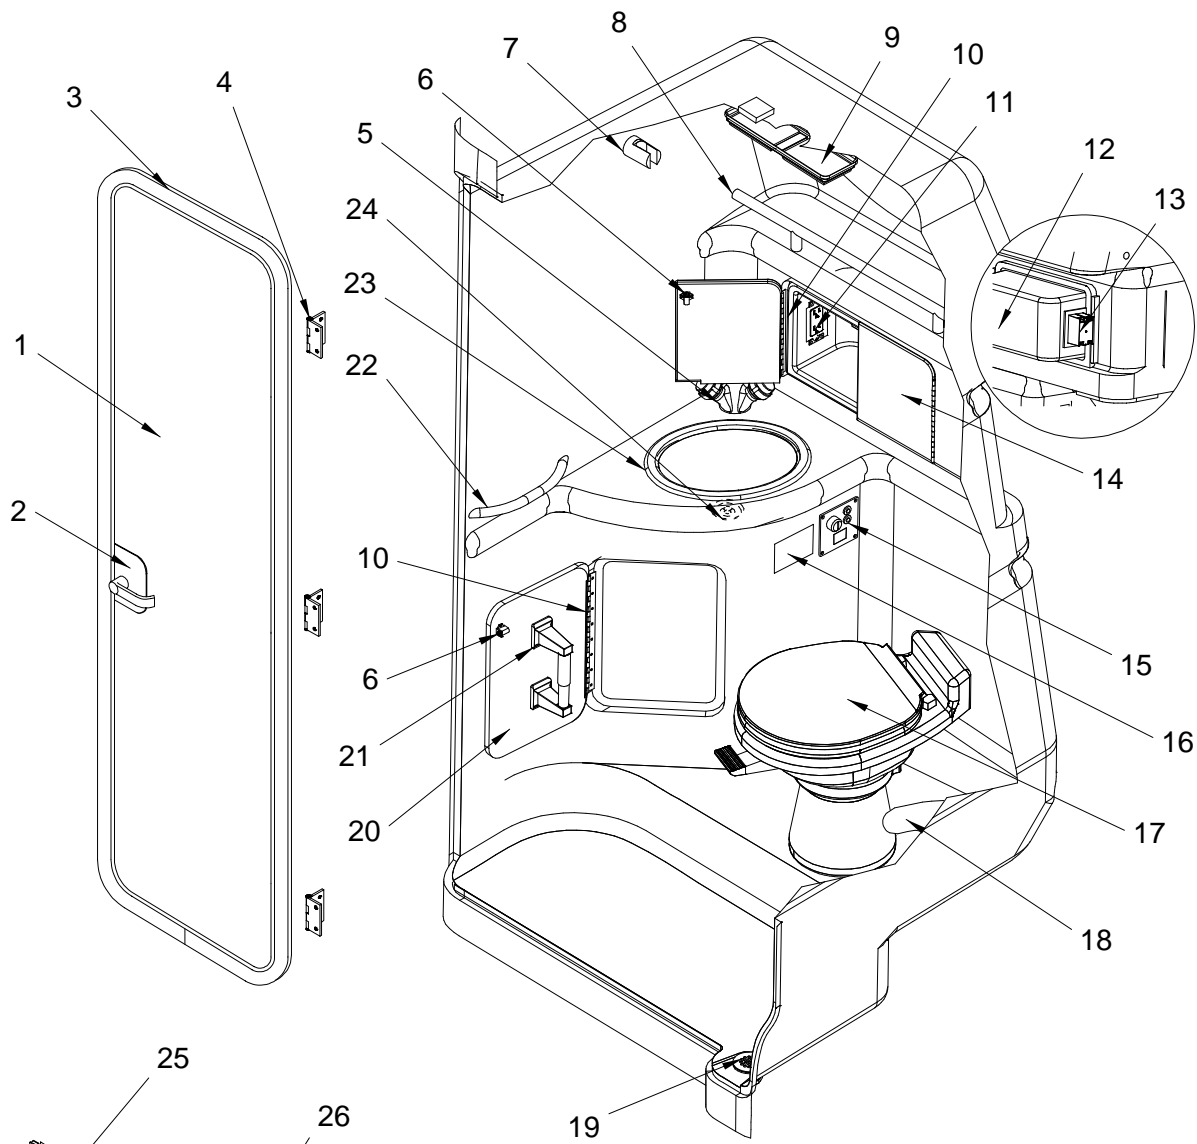

STARBOARD HEAD

STARBOARD HEAD

1	1740578	280DA 03,DOOR,HEAD
	1513928	MIRROR, PLEX 280DA-01 HEAD DOOR MRINE GRD CLR
2	1646140	LATCH, OFFSHR FLUSH RH-OUT PRVKNB CHR
3	1163393	FRAME, ALUM 17 15/16"X 64" ANW L-OUT
4	132324	HINGE, BUTT CHROME/ZINC 2"
5	1253095	FAUCET/SHOWER, WHT/MIX W/ON/OFF FLX TAIL
6	140244	CATCH, SGL ROLLER WHT NYLON W/STRIKE LRG
7	914911	SHOWER, WALL MNT ONLY
8	1474725	RAIL, GRAB 280DA-01 HEAD SHELF
9	312983	LIGHT, DBL DOME FLUSH MT W/SWITCH WHT
	604801	BULB, DOME LIGHT 12V
	633719	LENS, SGL DOME REPL FOR #0596072
10	195032	HINGE, AL CONT 1.25"X 72" SAT
11	258368	RECEPTACLE, GFI DUPLEX WHT 15A
12	1326149	BOX, V/F 410DA STRG FWD HEAD SHWR CAB LNR ANW
13	627737	BOX, RECEPTACLE/SWITCH PVC 1-GANG DEEP
14	1517887	DOOR, HDPE 280DA-01 HEAD MED CAB ANW 2PC
	558031	BUMPER, CLEAR SMALL ROUND
15	1188945	PANEL, 260DA-99 WASTE SYS CNTRL
	893800	PANEL, WASTE LEVEL INDICATOR 12V
	533109	BRKR, P/BTN-MANUAL RESET 10A
	1543453	SWITCH, WASTE SYS CONTROL DISCHARGE
16	955278	LABEL, NOTICE OVERBOARD DISCHARGE (LEXAN)
17	1555473	HEAD, VACU-FLUSH BONE 1048 BACK DISCHARGE
18	1740572	280DA 03,CVR,HOSE HEAD
19	196782	DRAIN ASSY, SHOWER 1.5"
	344721	DRAIN ASSY, GASKET SHOWER SLIP NUT 1.5"
	344762	DRAIN ASSY, SHOWER SLIP NUT 1.5"
	1683218	SHOWER, SUMP ASSY 12V W/800 PUMP/CHCK VLV MOD
20	1479484	DOOR, HDPE 15 X10 13/16 280DA-01 HEAD LWR ANW
	145870	PULL, DOOR/DRAWER PLAS ALMOND
21	1155241	HOLDER, TOILET PAPER WALL MNT WHT ROLLER
22	1185545	RAIL, GRAB 10" ELIPTICAL W/STUDS
23	850784	SINK, V/F OVAL ANW
24	583427	DRAIN, W/PLUG 100DEG 3/4"BARB CHR
25	132183	TRACK, ALUM CURT TRK 0.275"X 0.688" TAB TYPE
26	1075415	CURTAIN, SHOWER ECRU 66.5"X 24"
27	1454008	PORTLIGHT, OPENING ALL SS 3/8"-7/8" FROS REV1
	1331735	PORTLIGHT, GASKET ONLY (BOMAR)
	866434	KNOB, PORTLIGHT KNOB ONLY (BOMAR)
	1314459	PORTLIGHT, GASKET SATURATED FOAM
	852566	LABEL, LEAVING WINDOW OPEN EXHAUST FUMES
28	1107044	PORTLIGHT, HANDLES QUICKDOGS (BOMAR)
29	1057991	TRIM RING, V/F PORTLIGHT INNER CUSTOM 98
30	1331313	PORTLIGHT, SCREEN 3/8"X 7/8"
31	1331727	PORTLIGHT, LENS ONLY FROSTED (BOMAR)
32	1513183	TRIM RING, PORTLIGHT 3/8" SS

GELCOATS

1543180	GEL COAT, ANTIQUE WHT