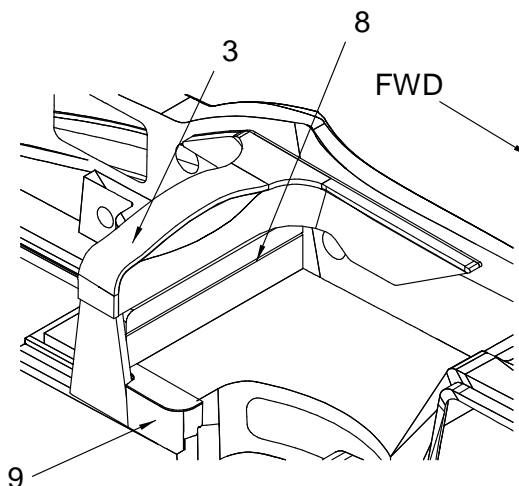

COCKPIT (UPHOLSTERY)