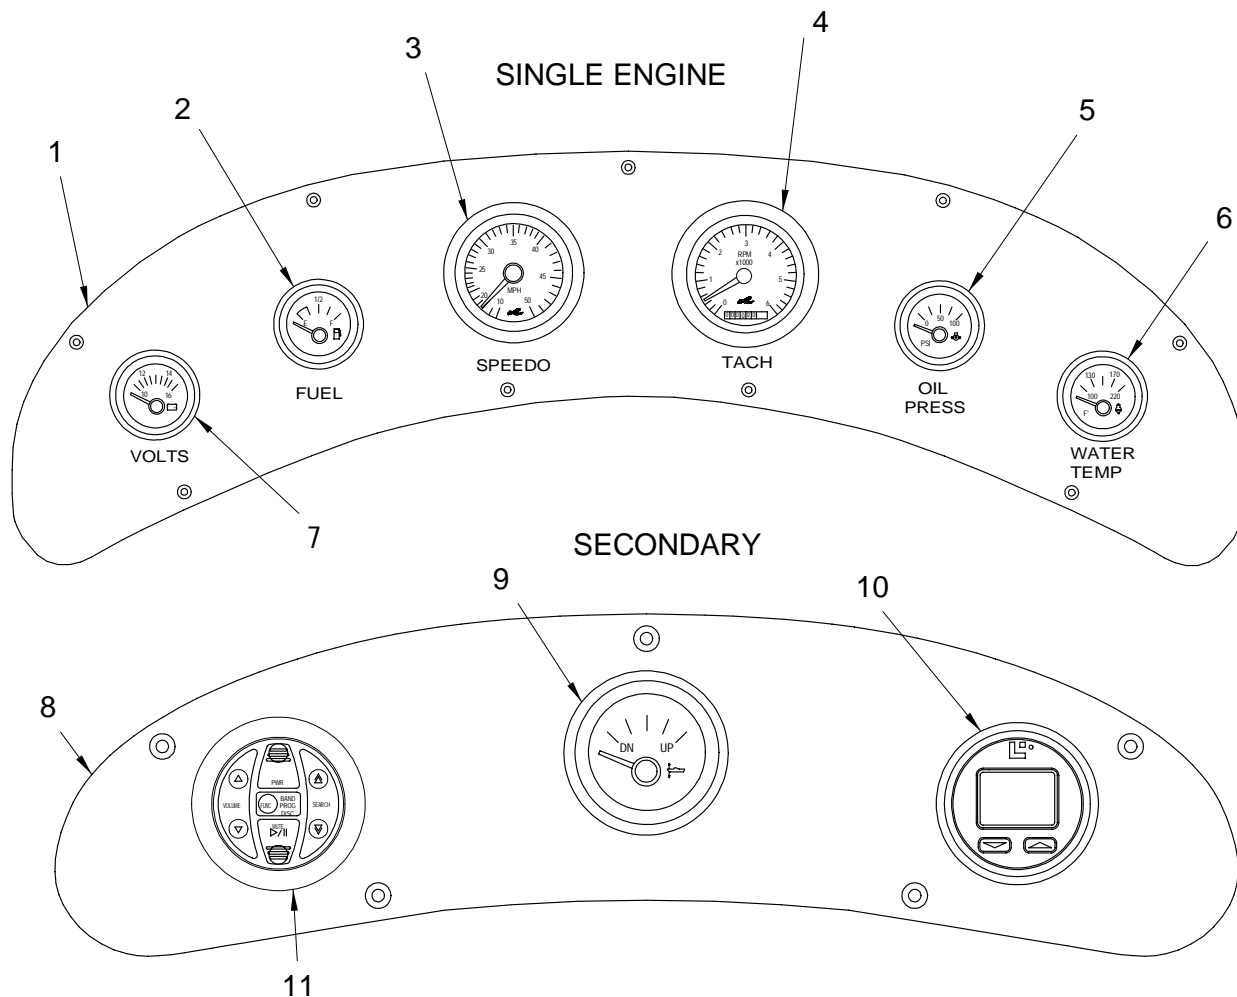

INSTRUMENT PANELS