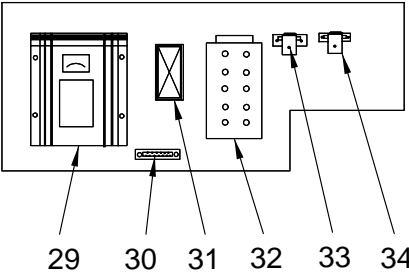

ENGINE HATCH

ELECTRICAL BOARD