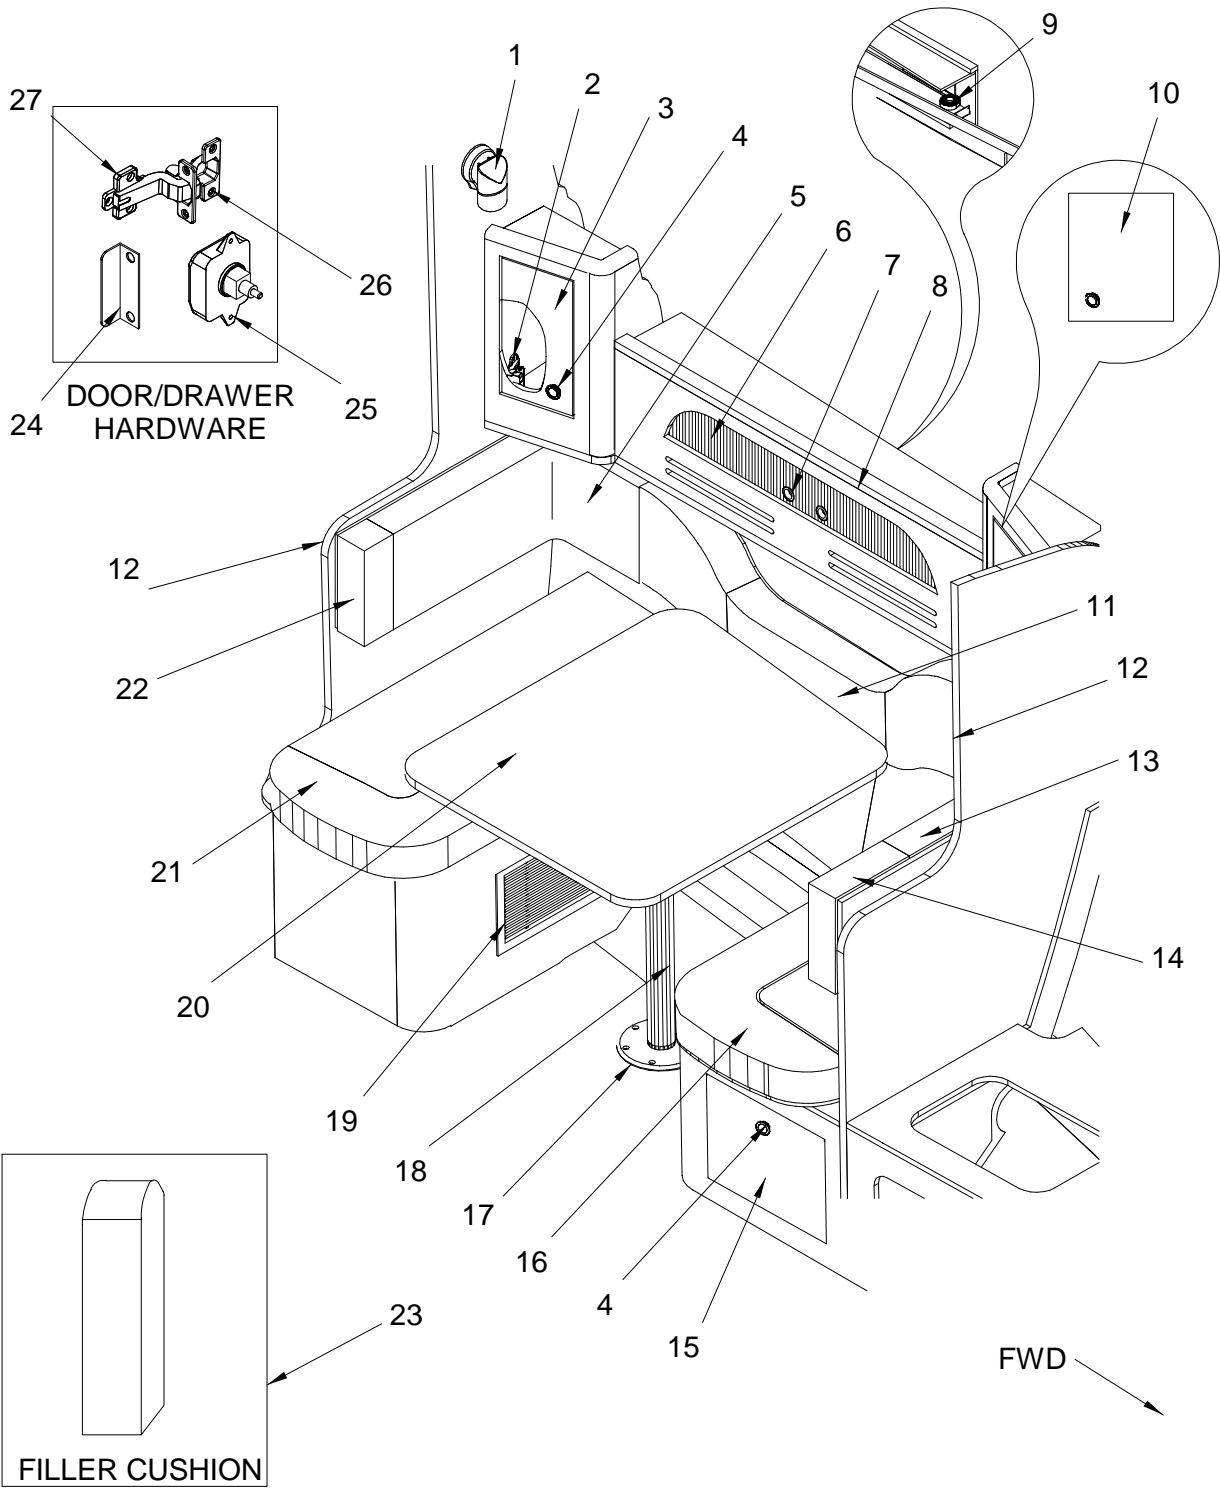

DINETTE

DINETTE

1	981316	SPOTLIGHT, SWIVEL TASK BEIGE W/GLD ACCNT HLGN
	858886	BULB, REPL FOR #0830307
2	525667	HINGE, CONCEALED FULL OVERLAY MT PLATE ONLY
	839399	HINGE, SELF CLOSING BLUM SCREW-ON
3	1740580	280DA 03,DOOR,STRG AFT DIN
4	1271014	PULL, PUSH-BUTTON KNOB CHR
	772418	CATCH, RIM-LOCK WHT
	1542232	PULL, ROSETTE POL SOLID BRASS 16MM (5/8")
	761445	CATCH, RIM-LOCK STRIKE PLATE
5	1740542	280DA 03,BLSTR,AFT DIN FILR
	1740531	280DA 03,BLSTR SKN,AFT DIN FILR
6	1740574	280DA 03,DOOR,DIN TMBR LH
	1742719	280DA 03,DOOR,DIN TMBR RH
	1542232	PULL, ROSETTE POL SOLID BRASS 16MM (5/8")
8	136853	NOSING, ALUM 5/8"X 12' T-1 ROUNDED BRITE BUFF
9	122929	TRACK, TAMBOUR SLIDE LEFT SPIRAL
	122937	TRACK, TAMBOUR SLIDE RIGHT SPIRAL
10	1740581	280DA 03,DOOR,STRG FWD DIN
11	1740545	280DA 03,BLSTR,CTR DIN
	1740534	280DA 03,BLSTR SKN,CTR DIN
12	1676816	T-MOLD, VINYL INSERT 5/8" POL CHR (FLEX)
13	1740548	280DA 03,BLSTR,FWD DIN FILR
	1740537	280DA 03,BLSTR SKN,FWD DIN FILR
14	1740547	280DA 03,BLSTR,FWD DIN
	1740536	280DA 03,BLSTR SKN,FWD DIN
15	1740586	280DA 03,DOOR,LWR DIN
16	1740566	280DA 03,CUSH,FWD DIN
	1741520	280DA 03,CUSH SKN,FWD DIN
17	1125285	BASE, TABLE FLUSH MNT ALUM TPR CASTING
18	1657659	POST, TABLE LEG 2 7/8"X 30" ANOD FLUTED
19	1165091	A/C COMP, DEFUSER 14X7 CLW W/FILTER (A/C & HEATING OPTION)
	1604263	A/C COMP, CABLE INTERCONNECT 15'
	1604271	A/C COMP, DISPLAY ECU BLK W/3/4" DOOR
20	1741521	280DA 03,TBL,DIN
	1125293	BASE, TABLE SURF MNT ALUM TAPERED CASTING
21	1740563	280DA 03,CUSH,AFT DIN
	1740555	280DA 03,CUSH SKN,AFT DIN
22	1740541	280DA 03,BLSTR,AFT DIN
	1740530	280DA 03,BLSTR SKN,AFT DIN
23	1742718	280DA 03,UPHOLSTERY,DIN FILR
24	761445	CATCH, RIM-LOCK STRIKE PLATE
25	772418	CATCH, RIM-LOCK WHT
26	839399	HINGE, SELF CLOSING BLUM SCREW-ON
27	525667	HINGE, CONCEALED FULL OVERLAY MT PLATE ONLY

NOT SHOWN

390849	CATCH, GRABBER LATCH W/10LB HOLD BLK PLAS
506469	OAK, S4S 3/4"X 2"X RANDOM 6'-10'
1613926	OAK, S4S 3/4"X 1.25"X RANDOM 6'-10'

NOT SHOWN CURTAIN SET (COMPLETE)

1582386	CURTAIN, 280DA-02 PKGA/C/D-SHAN BEIGE
1582394	CURTAIN, 280DA-02 PKGB-BRIGADOON POLAR