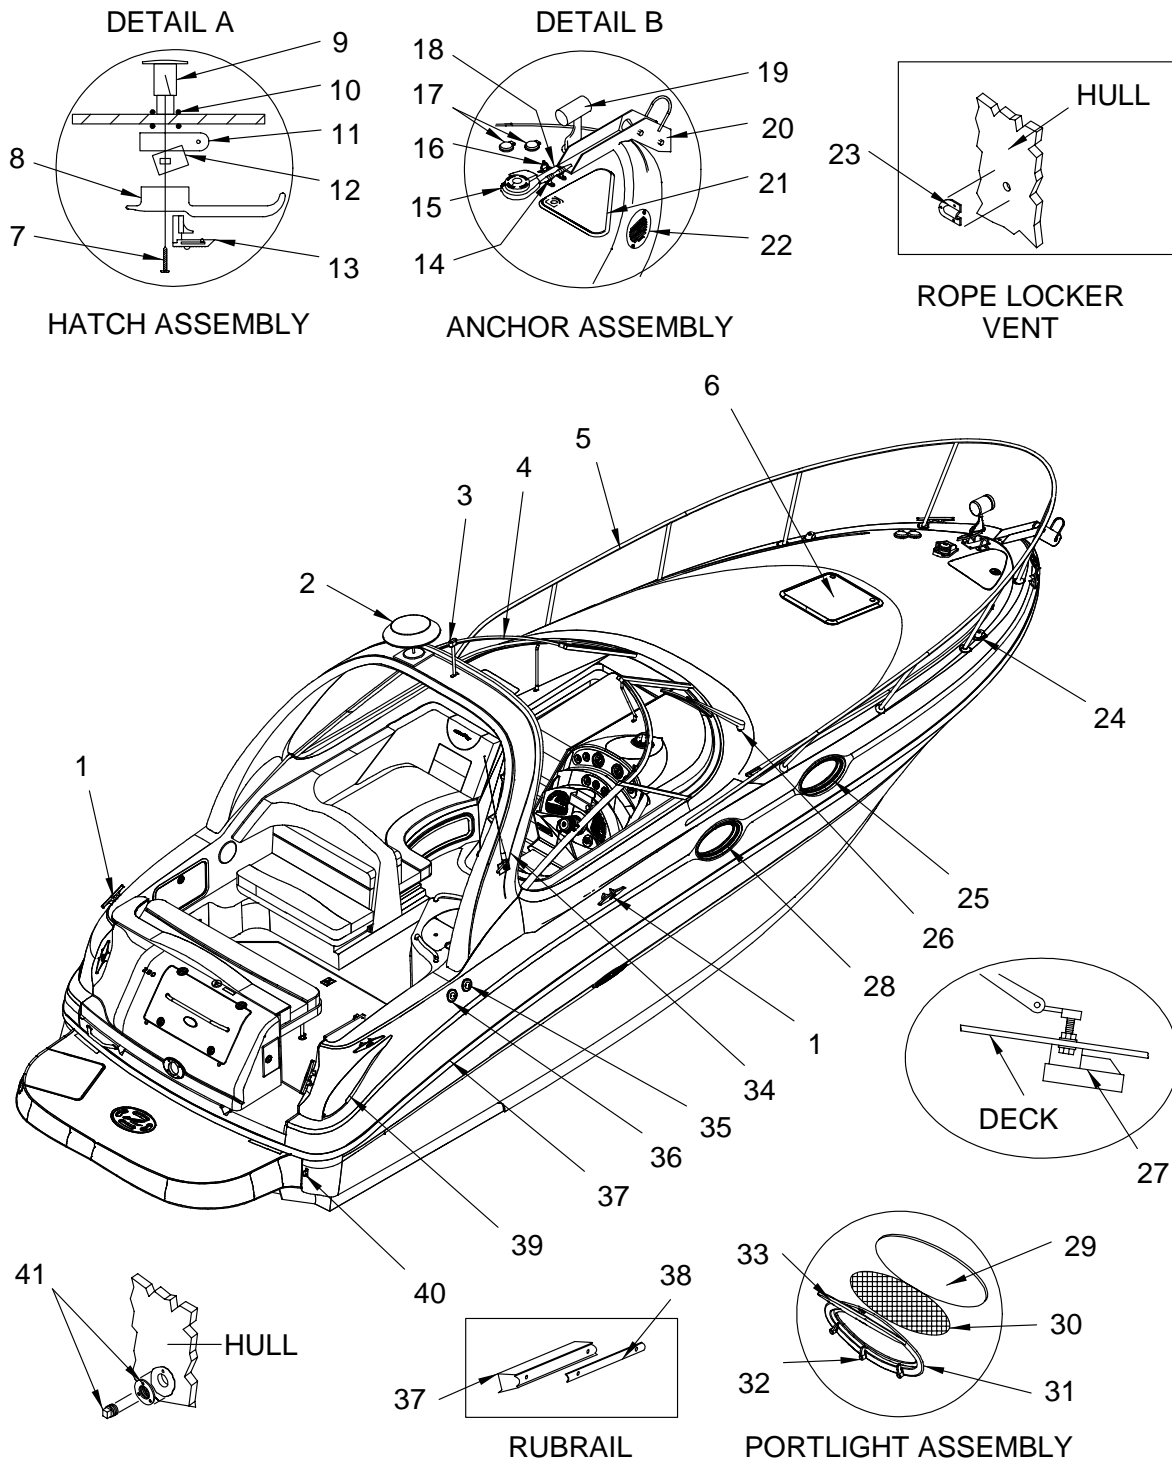

2003 280 SUNDANCER

TABLE OF CONTENTS

<u>STANDARD & OPTIONAL LAYOUTS</u>	<u>PAGE</u>
EXTERIOR (HULL AND DECK)	1, 2
EXTERIOR (TRANSOM STORAGE AND SWIM PLATFORM)	3, 4
EXTERIOR (SPOILER)	5
EXTERIOR (GRAPHICS)	6, 7
COCKPIT (FORWARD STARBOARD VIEW)	8, 9
COCKPIT (AFT STARBOARD VIEW)	10, 11
COCKPIT (FORWARD PORT VIEW)	12
COCKPIT (AFT PORT VIEW)	13
COCKPIT (HELM)	14, 15
COCKPIT (SNAP-IN CARPET LINER OPTIONAL)	16
COCKPIT (UPHOLSTERY)	17, 18
INSTRUMENT PANELS	19, 20
INSTRUMENT PANEL (TWIN GAS)	21
CANVAS (STANDARD)	22, 23
CANVAS (CAMPER CANVAS PACKAGE) OPTIONAL	24, 25
FORWARD STATEROOM (PORT VIEW)	26
FORWARD STATEROOM (STARBOARD VIEW)	27
FORWARD STATEROOM (UPHOLSTERY)	28, 29
DINETTE	30, 31
DINETTE (UPHOLSTERY)	32, 33
STARBOARD HEAD	34, 35
GALLEY	36, 37
MID STATEROOM	38, 39
MID STATEROOM (UPHOLSTERY)	40, 41
AC MAIN DISTRIBUTION PANEL 60HZ CYCLE	42
AC MAIN DISTRIBUTION PANEL 50HZ CYCLE	43
AC MAIN DISTRIBUTION PANEL 60HZ WITH GENERATOR	44
AC MAIN DISTRIBUTION PANEL 50HZ WITH GENERATOR	45
MAIN DC BREAKER PANEL	46
GENERATOR PANEL	47
BILGE	48, 49
AIR CONDITIONING SYSTEM	50
STEERING SYSTEM	51, 52
FUEL SYSTEM	53, 54
WATER SYSTEM	55, 56
SEWAGE SYSTEM	57
DRAINAGE SYSTEM	58, 59

<u>OPTIONS - PARTS LIST</u>	<u>PAGE</u>
KAD 44P EDC/DP (240PHP) VOLVO STERN DR. DSL	60
496 MAG BR 3 (375 PHP) MCM STERN DRIVE	60
T-4.3L MPI ALPHA (T-220 PHP) MCM STERN DR.	60
T-5.0L MPI BR 3 (T-260 PHP) MCM STERN DR.	60
KAD 300 DP (268 PHP) VOLVO STERN DR DSL	60, 61
2ND DIGITAL STEREO REMOTE CONTROL -TRANSOM	61
GEN. 5.0 E KOHLER 120V/60HZ - GAS	61
GEN. 5.0E-QD ONAN 120V/60HZ - DIESEL	61
GEN. 4.0 EF KOHLER 220V/50HZ - GAS	61
GEN. 4.0E-QD ONAN 220V/50HZ - DIESEL	62
CAMPER CANVAS PACKAGE	62
COCKPIT COVER	62
SPOTLIGHT, 5" REMOTE CONTROLLED	62
MACERATOR W/ SEACOCK INTERLOCK SYSTEM	62
BUTANE STOVE	62
GRAY WATER SYSTEM	62
TV/VCR COMBO- 9" 120V/60-12V	62
TV/VCR COMBO-9"-12 VOLT ONLY (NTSC) INTL	62
GENERATOR - KOHLER- GAS - 5.0KW - 120V/60	62
AIR CONDITIONING / HEATING-3/4 TON-120V/60	62, 63
AIR CONDITIONING / HEATING-3/4 TON- 220V/50	63
220 VOLT / 50 CYCLE ELECTRICAL SYSTEM	63
GENERATOR - KOHLER- GAS - 4.0KW - 220V/50	63
GENERATOR-WESTERBEKE-DIESEL-5.0KW-120V/60	63
GEL-COATED DASH - TAN	63
MERCATHODE II (2) TWINS	64
GENERATOR-WESTERBEKE-DIESEL-4.0KW-220V/50	64
WINDLASS - LOFRANS MARLIN - ROPE/CHAIN	64
WINDLASS - LOFRANS MARLIN - CHAIN	64
C E OPTION GROUP	64
2.2 TO 1 BRAVO 3 HIGH ALTITUDE GEAR RATIO	64
T-1.81 TO 1 ALPHA HIGH ALTITUDE GEAR RATIOS	64
2.43 TO 1 BRAVO 3 HIGH ALTITUDE GEAR RATIO	64
OWNER ORIENTATION VIDEO - PAL FORMAT	64
VACUUM FLUSH HEAD W/ DIRECT OVER BOARD INTL	64
ALCOHOL / ELEC. STOVE - SINGLE BURNER 120V	64
ALCOHOL / ELEC. STOVE SINGLE BURNER - 220V	64
BUTANE STOVE - CE APPROVED	64
BLACK CANVAS OPTION	64
"315DA" MODEL DESIGNATORS	64

EXTERIOR (HULL AND DECK)