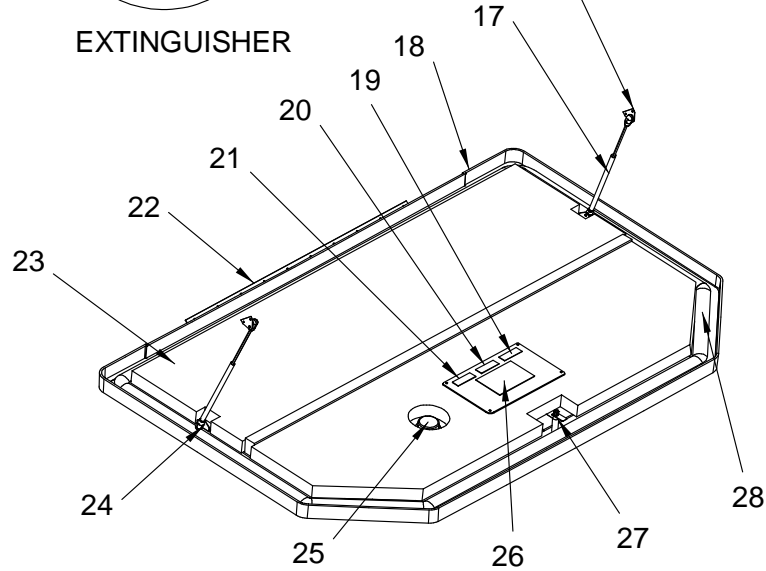

EXTINGUISHER