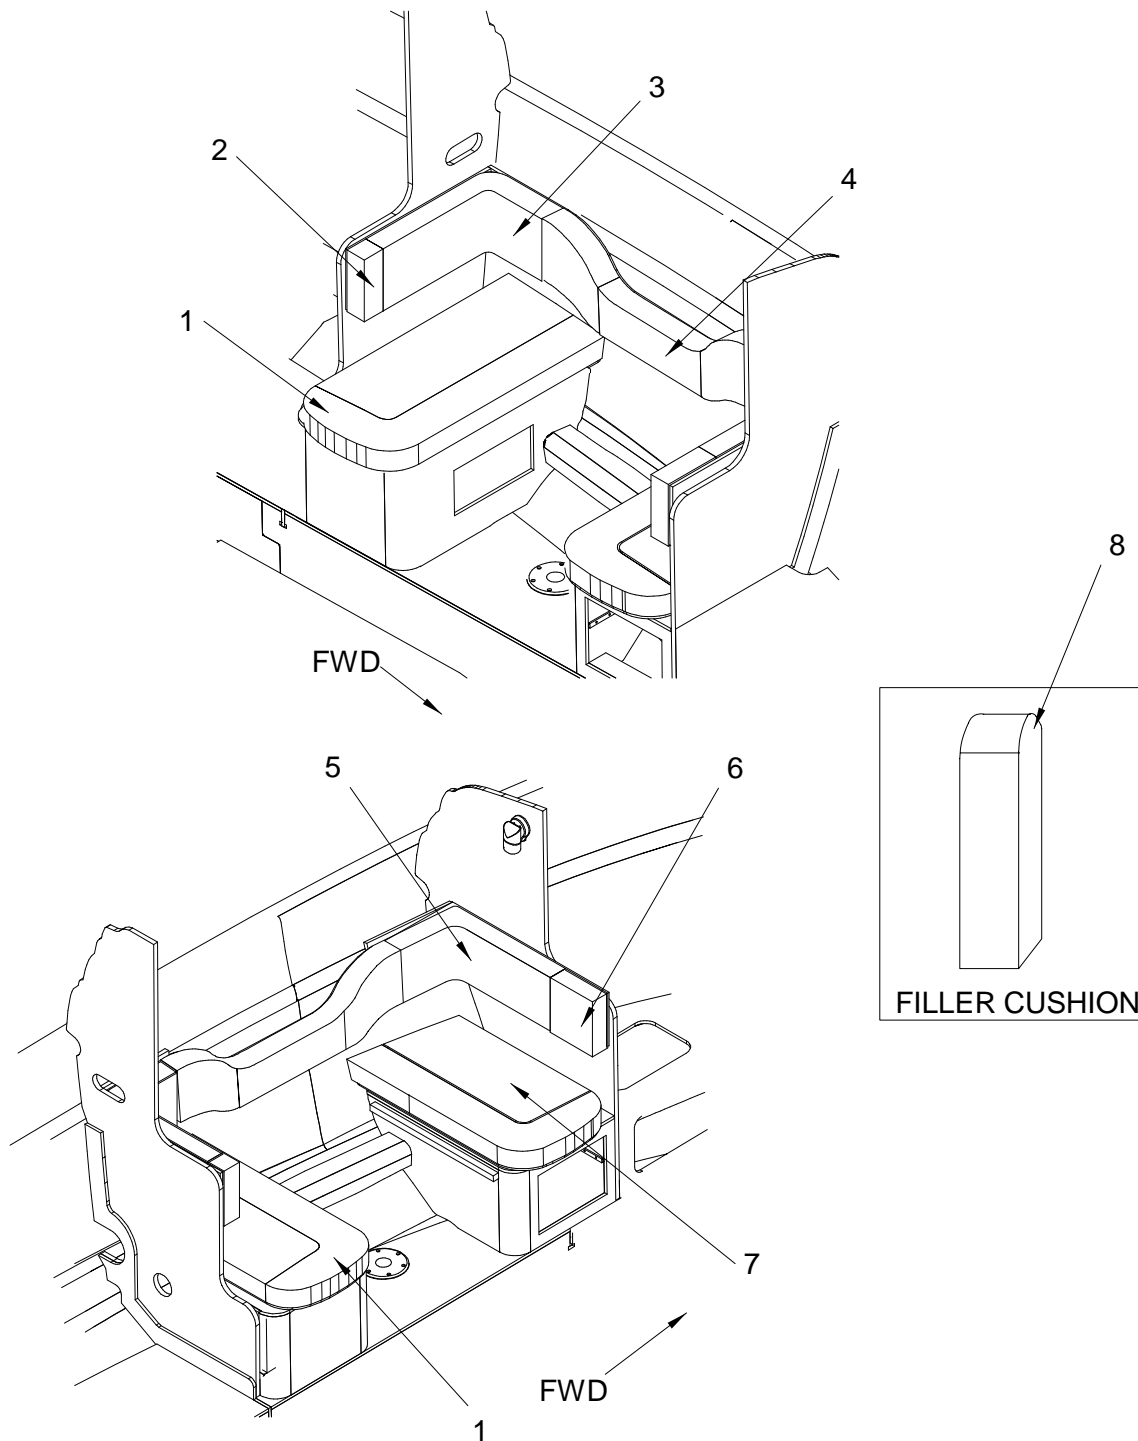

DINETTE

1	981316	SPOTLIGHT, SWIVEL TASK BEIGE W/GLD ACCNT HLGN
	858886	BULB, REPL FOR #0830307
2	525667	HINGE, CONCEALED FULL OVERLAY MT PLATE ONLY
	839399	HINGE, SELF CLOSING BLUM SCREW-ON
3	1740580	280DA 03,DOOR,STRG AFT DIN
4	1271014	PULL, PUSH-BUTTON KNOB CHR
	772418	CATCH, RIM-LOCK WHT
	1542232	PULL, ROSETTE POL SOLID BRASS 16MM (5/8")
	761445	CATCH, RIM-LOCK STRIKE PLATE
5	1740542	280DA 03,BLSTR,AFT DIN FILR
	1740531	280DA 03,BLSTR SKN,AFT DIN FILR
6	1740574	280DA 03,DOOR,DIN TMBR LH
	1742719	280DA 03,DOOR,DIN TMBR RH
	1542232	PULL, ROSETTE POL SOLID BRASS 16MM (5/8")
8	136853	NOSING, ALUM 5/8"X 12' T-1 ROUNDED BRITE BUFF
9	122929	TRACK, TAMBOUR SLIDE LEFT SPIRAL
	122937	TRACK, TAMBOUR SLIDE RIGHT SPIRAL
10	1740581	280DA 03,DOOR,STRG FWD DIN
11	1740545	280DA 03,BLSTR,CTR DIN
	1740534	280DA 03,BLSTR SKN,CTR DIN
12	1676816	T-MOLD, VINYL INSERT 5/8" POL CHR (FLEX)
13	1740548	280DA 03,BLSTR,FWD DIN FILR
	1740537	280DA 03,BLSTR SKN,FWD DIN FILR
14	1740547	280DA 03,BLSTR,FWD DIN
	1740536	280DA 03,BLSTR SKN,FWD DIN
15	1740586	280DA 03,DOOR,LWR DIN
16	1740566	280DA 03,CUSH,FWD DIN
	1741520	280DA 03,CUSH SKN,FWD DIN
17	1125285	BASE, TABLE FLUSH MNT ALUM TPR CASTING
18	1657659	POST, TABLE LEG 2 7/8"X 30" ANOD FLUTED
19	1165091	A/C COMP, DEFUSER 14X7 CLW W/FILTER (A/C & HEATING OPTION)
	1604263	A/C COMP, CABLE INTERCONNECT 15'
	1604271	A/C COMP, DISPLAY ECU BLK W/3/4" DOOR
20	1741521	280DA 03,TBL,DIN
	1125293	BASE, TABLE SURF MNT ALUM TAPERED CASTING
21	1740563	280DA 03,CUSH,AFT DIN
	1740555	280DA 03,CUSH SKN,AFT DIN
22	1740541	280DA 03,BLSTR,AFT DIN
	1740530	280DA 03,BLSTR SKN,AFT DIN
23	1742718	280DA 03,UPHOLSTERY,DIN FILR
24	761445	CATCH, RIM-LOCK STRIKE PLATE
25	772418	CATCH, RIM-LOCK WHT
26	839399	HINGE, SELF CLOSING BLUM SCREW-ON
27	525667	HINGE, CONCEALED FULL OVERLAY MT PLATE ONLY

NOT SHOWN

390849	CATCH, GRABBER LATCH W/10LB HOLD BLK PLAS
506469	OAK, S4S 3/4"X 2"X RANDOM 6'-10'
1613926	OAK, S4S 3/4"X 1.25"X RANDOM 6'-10'

NOT SHOWN CURTAIN SET (COMPLETE)

1582386	CURTAIN, 280DA-02 PKGA/C/D-SHAN BEIGE
1582394	CURTAIN, 280DA-02 PKGB-BRIGADOON POLAR

DINETTE (UPHOLSTERY)