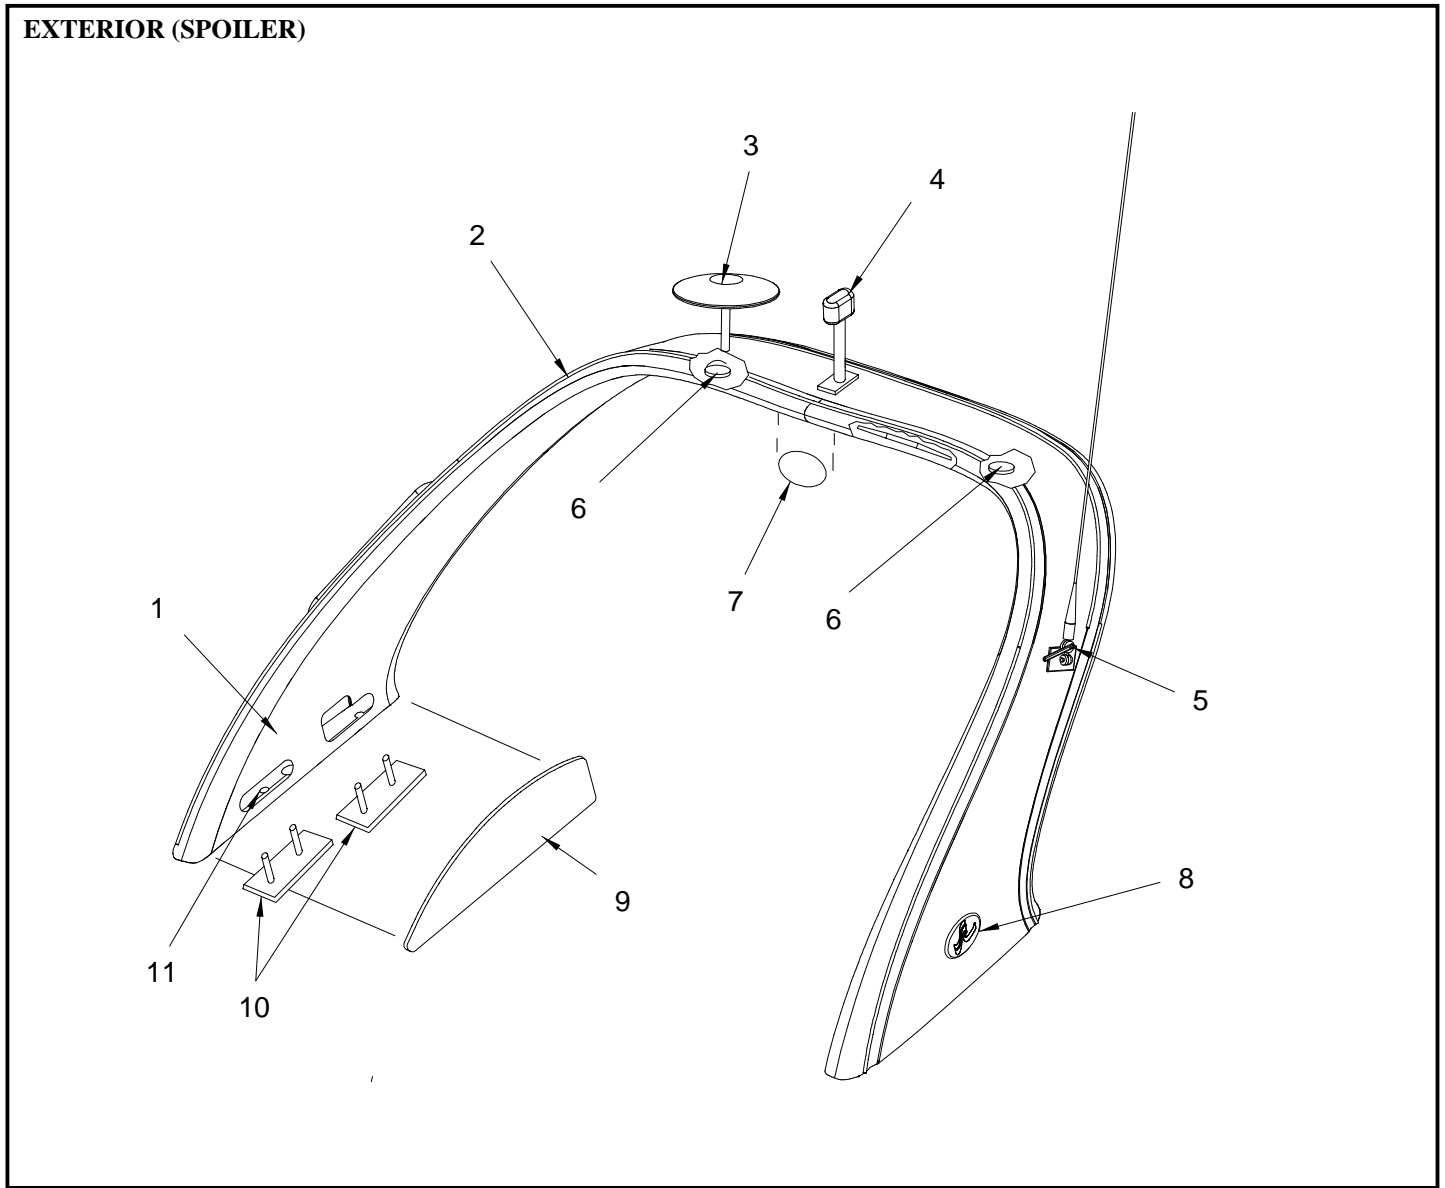

EXTERIOR (SPOILER)

- 1 1491810 FBRGLS PART, 280DA-01 SPORT SPOILER
- 2 728014 TRACK, VINYL AWNING WHITE "FLEX-A-RAIL" 7.5'
- 4 291179 LIGHT, NAV MASTHEAD COMBO VAR MT 2"X 1.5"BASE
- 5 1286913 ANTENNA, 8' VALOR 4000 W/O MNT W/O CONN
- 1481258 MOUNT, RATCHET VHF SS W/GROMET & GASKET
- 1274588 CONN, SOLDERLESS W/CTR PIN
- 6 1227412 LIGHT, NAV STERN FLUSH MT RND CHR/BRS N/STUDS
- 7 137349 ACCESS PLATE, PLAS CVR 5" WHT
- 8 1443225 EMBLEM, S/R WAVE 8" OVAL CHR TRNSM
- 9 1558402 PLATE, HDPE 280DA-01 SPOILER ACCESS CVR
- 10 1576107 PLATE, ALUM 1/4"X 2"X 5.5" W/BOLTS ARCH MNT
- 11 152967 WASHER, FLAT #1/2" SS
- 152785 NUT, HEX NYLON LOCK #1/2-13 SS

NOT SHOWN ELECTRICAL

- 1589217 HARNESS, 280DA-01 SPOILER OPT REV1