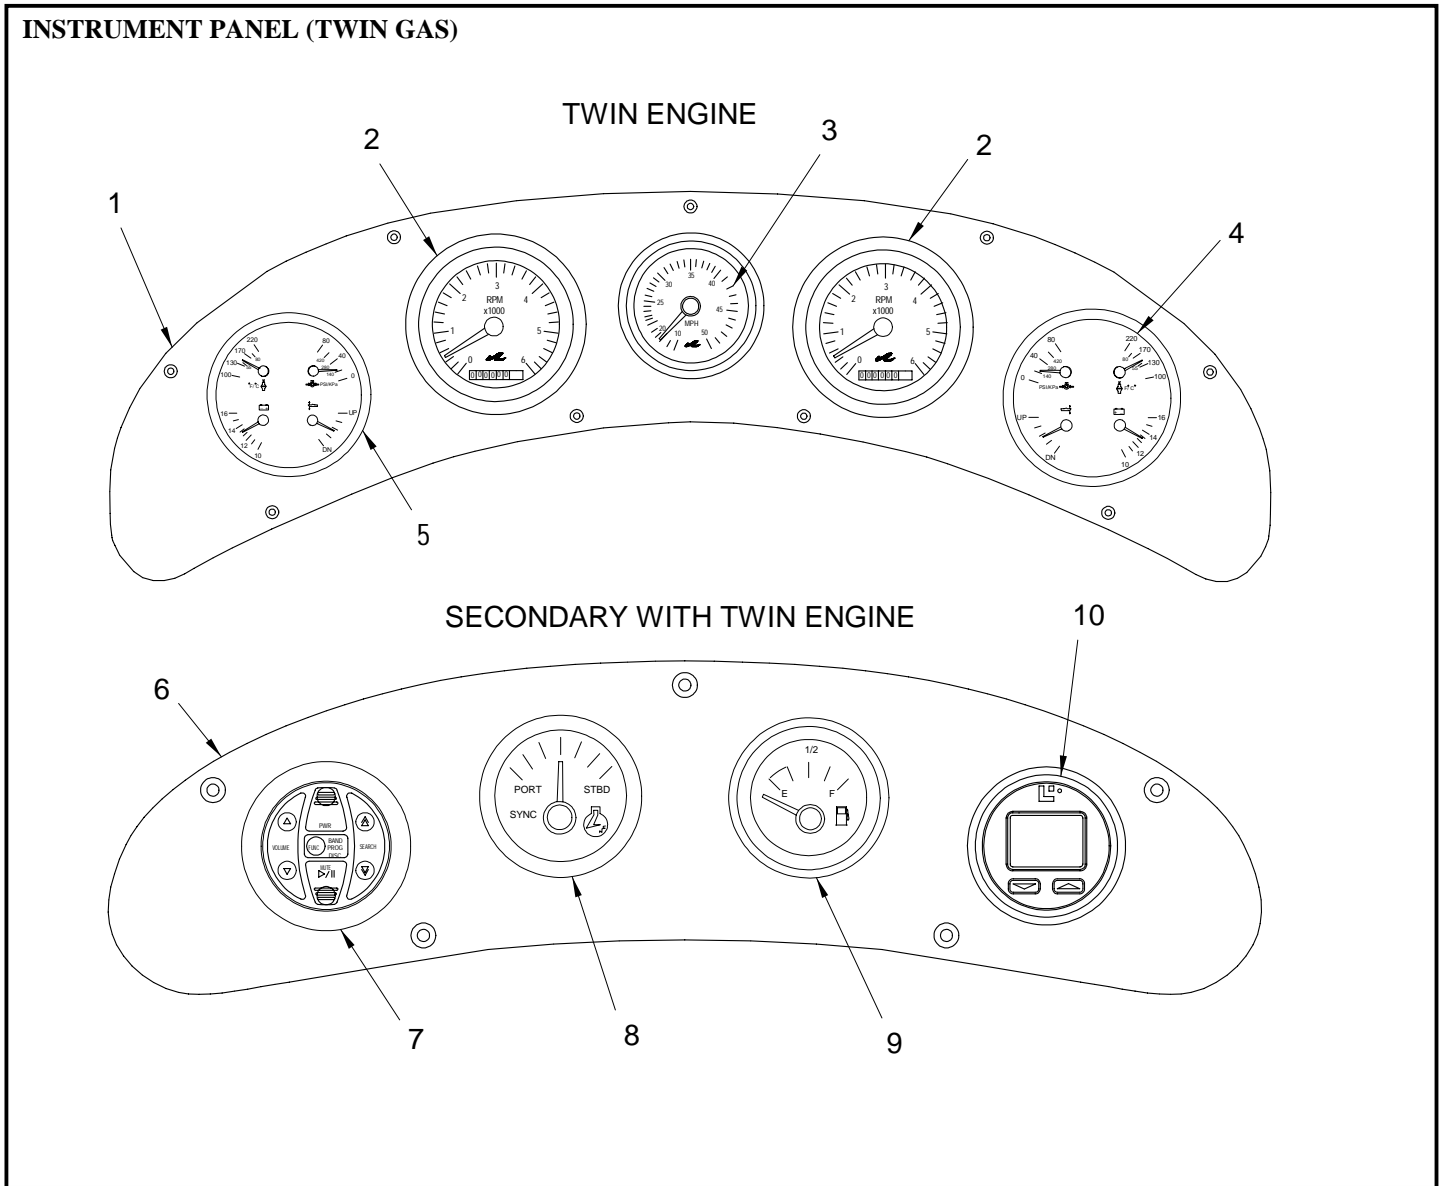

INSTRUMENT PANEL (TWIN GAS)

- 1 1473636 PANEL, 280DA-01 INST TWIN GAS UPR A/F
- 1473685 PANEL, BLANK:280DA-01 INST TWIN UPR
- 2 1540756 GAUGE, TACH/LCDHOUR 5"6K STD IGN 12V NEXT GEN
- 3 1540806 GAUGE, SPEEDO 65 MPH SR-3" NEXT GENERATION
- 4 1540921 GAUGE, TELE 4/1 SR-5"8OPSI,220F,V,TRIM STBDNX
- 5 1540905 GAUGE, TELE 4/1 SR-5"8OPSI,220F,V,TRIM PT NXG
- 6 1473651 PANEL, 280DA-01 INST TWIN GAS LWR A/F
- 1473701 PANEL, BLANK:280DA-01 INST TWIN LWR
- 7 1598465 STEREO, REMOTE CNTRL W/DIGITAL DISPLAY SS
- 8 1540822 GAUGE, ENG SYNC SR-2" P/S NEXT GENERATION
- 9 1540665 GAUGE, FUEL 2" E-F SR-2" NEXTGEN
- 10 1669571 DEPTH FINDER, LOWRANCE 3500 GREY W/O BEZEL 02
- 894170 TRANSDUCER, 20DEG THRU-HULL W/ URETHANE FACE
- 987693 DEPTH FINDER, BEZEL GRY W/CHR OVERLAY