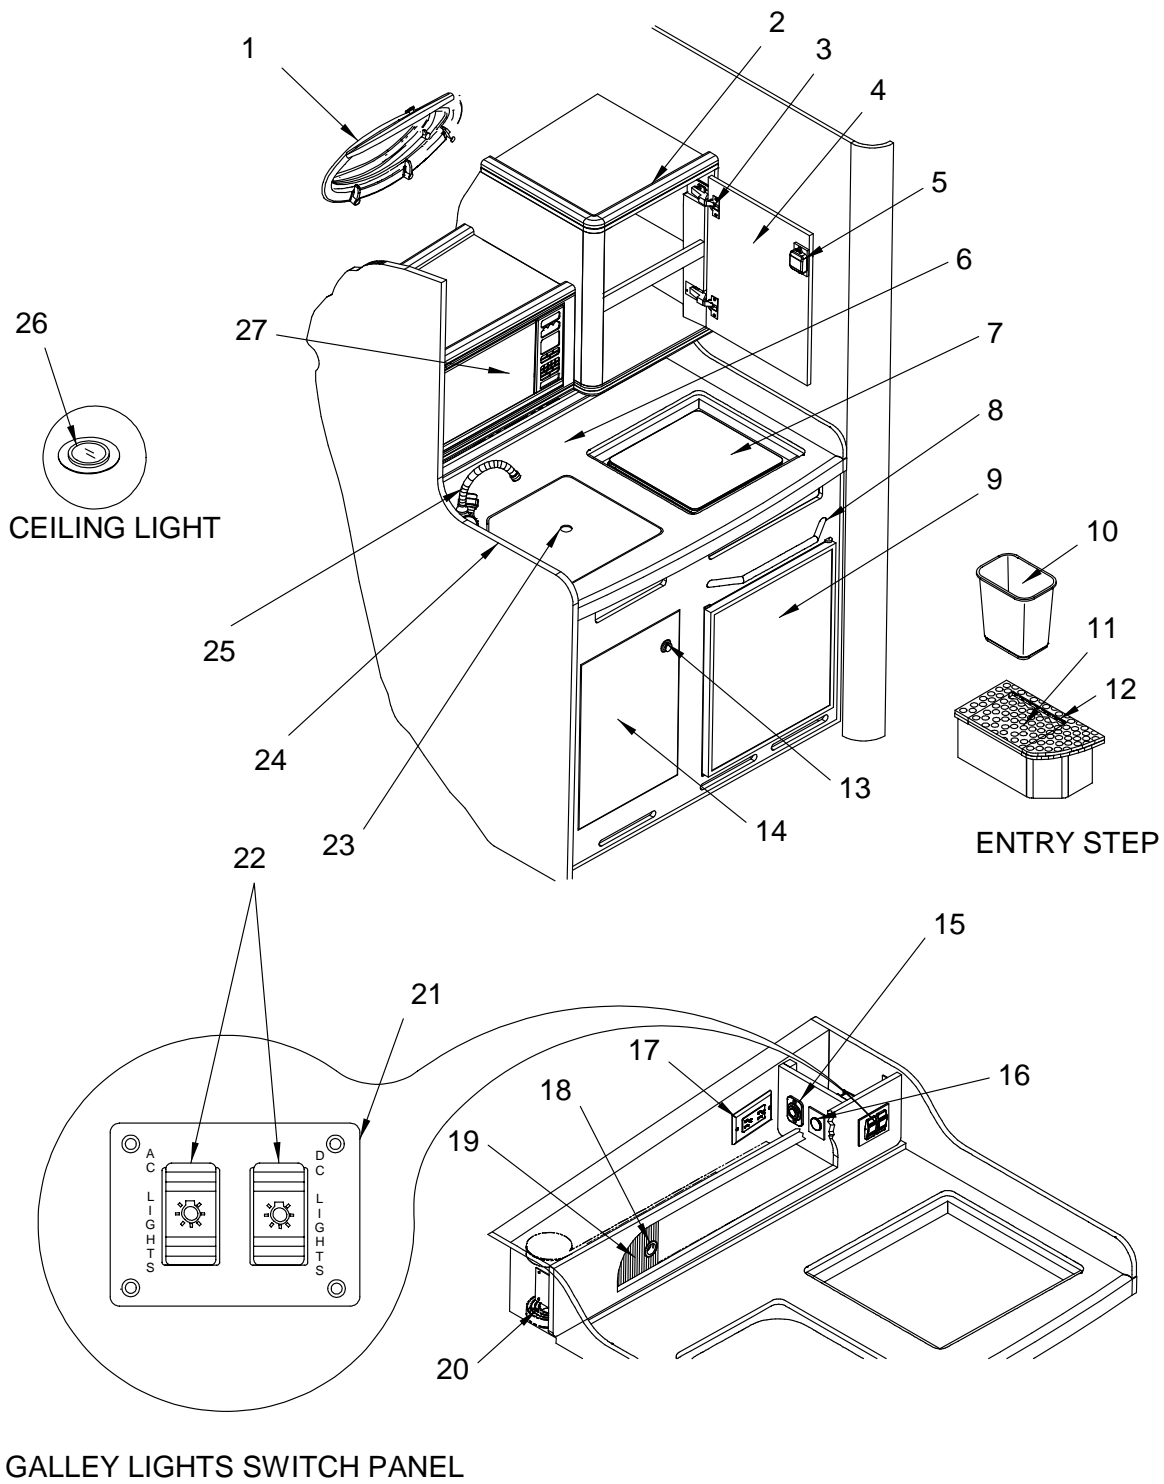

STARBOARD HEAD

1	1740578	280DA 03,DOOR,HEAD
	1513928	MIRROR, PLEX 280DA-01 HEAD DOOR MRINE GRD CLR
2	1646140	LATCH, OFFSHR FLUSH RH-OUT PRVKNB CHR
3	1163393	FRAME, ALUM 17 15/16"X 64" ANW L-OUT
4	132324	HINGE, BUTT CHROME/ZINC 2"
5	1253095	FAUCET/SHOWER, WHT/MIX W/ON/OFF FLX TAIL
6	140244	CATCH, SGL ROLLER WHT NYLON W/STRIKE LRG
7	914911	SHOWER, WALL MNT ONLY
8	1474725	RAIL, GRAB 280DA-01 HEAD SHELF
9	312983	LIGHT, DBL DOME FLUSH MT W/SWITCH WHT
	604801	BULB, DOME LIGHT 12V
	633719	LENS, SGL DOME REPL FOR #0596072
10	195032	HINGE, AL CONT 1.25"X 72" SAT
11	258368	RECEPTACLE, GFI DUPLEX WHT 15A
12	1326149	BOX, V/F 410DA STRG FWD HEAD SHWR CAB LNR ANW
13	627737	BOX, RECEPTACLE/SWITCH PVC 1-GANG DEEP
14	1517887	DOOR, HDPE 280DA-01 HEAD MED CAB ANW 2PC
	558031	BUMPER, CLEAR SMALL ROUND
15	1188945	PANEL, 260DA-99 WASTE SYS CNTRL
	893800	PANEL, WASTE LEVEL INDICATOR 12V
	533109	BRKR, P/BTN-MANUAL RESET 10A
	1543453	SWITCH, WASTE SYS CONTROL DISCHARGE
16	955278	LABEL, NOTICE OVERBOARD DISCHARGE (LEXAN)
17	1555473	HEAD, VACU-FLUSH BONE 1048 BACK DISCHARGE
18	1740572	280DA 03,CVR,HOSE HEAD
19	196782	DRAIN ASSY, SHOWER 1.5"
	344721	DRAIN ASSY, GASKET SHOWER SLIP NUT 1.5"
	344762	DRAIN ASSY, SHOWER SLIP NUT 1.5"
	1683218	SHOWER, SUMP ASSY 12V W/800 PUMP/CHCK VLV MOD
20	1479484	DOOR, HDPE 15 X10 13/16 280DA-01 HEAD LWR ANW
	145870	PULL, DOOR/DRAWER PLAS ALMOND
21	1155241	HOLDER, TOILET PAPER WALL MNT WHT ROLLER
22	1185545	RAIL, GRAB 10" ELIPTICAL W/STUDS
23	850784	SINK, V/F OVAL ANW
24	583427	DRAIN, W/PLUG 100DEG 3/4"BARB CHR
25	132183	TRACK, ALUM CURT TRK 0.275"X 0.688" TAB TYPE
26	1075415	CURTAIN, SHOWER ECRU 66.5"X 24"
27	1454008	PORTLIGHT, OPENING ALL SS 3/8"-7/8" FROS REV1
	1331735	PORTLIGHT, GASKET ONLY (BOMAR)
	866434	KNOB, PORTLIGHT KNOB ONLY (BOMAR)
	1314459	PORTLIGHT, GASKET SATURATED FOAM
	852566	LABEL, LEAVING WINDOW OPEN EXHAUST FUMES
28	1107044	PORTLIGHT, HANDLES QUICKDOGS (BOMAR)
29	1057991	TRIM RING, V/F PORTLIGHT INNER CUSTOM 98
30	1331313	PORTLIGHT, SCREEN 3/8"X 7/8"
31	1331727	PORTLIGHT, LENS ONLY FROSTED (BOMAR)
32	1513183	TRIM RING, PORTLIGHT 3/8" SS

GELCOATS

1543180	GEL COAT, ANTIQUE WHT

GALLEY