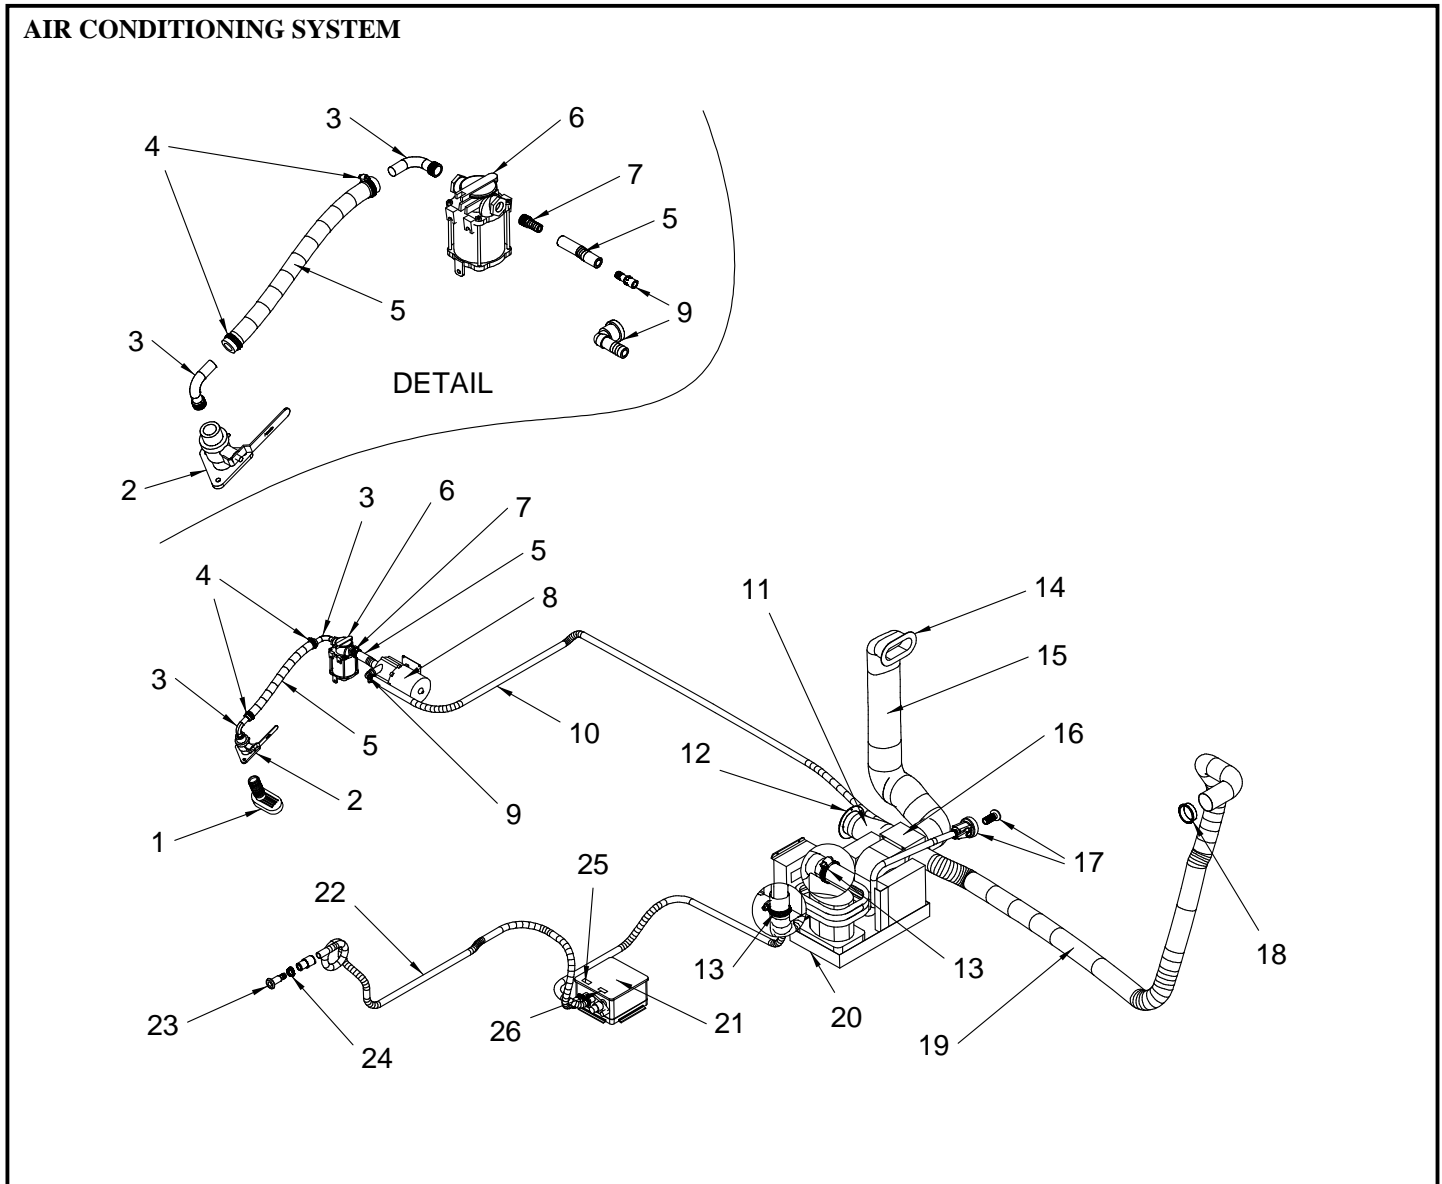

AIR CONDITIONING SYSTEM

- 1 531574 PICK-UP, BRZ WATER INTAKE 3/4"
- 2 518431 SEACOCK, BRZ 3/4" W/O TAILPIECE
- 3 169193 ELBOW, BRZ 90DEG 3/4"MPT X 3/4"BARB
- 4 256677 CLAMP, HOSE #12 1/2"-1.25" SS .505
- 5 123810 HOSE, GEN PURPOSE 3/4"
- 6 144717 STRAINER, BRZ WATER INTAKE 3/4" SPECIAL #5937
- 7 531426 ADAPTER, BRZ 3/4"MPT X 3/4"BARB
- 8 948265 A/C COMP, PUMP SEAWATER 115V
- 9 948273 A/C COMP, HOSE FITTINGS FOR PMP500
- 10 1058957 HOSE, WATER A/C WHT 5/8"
- 11 720177 HOSE, AC/DUCT 4"
- 12 1581966 A/C COMP, GRILL 4" RND W/O DA BLK
- 13 263954 CLAMP, HOSE #10 1/2"-1 1/8" SS .505
- 14 957092 A/C COMP, HOSE RING 5" OBLONG
- 15 720185 HOSE, AC/DUCT 5"
- 16 1517903 A/C COMP, PLENUM 4X5X3"W/4.5"X 5.5"X 5.5"SIDES
- 17 124487 THRU-HULL, PLAS 5/8" WHT
- 18 948968 A/C COMP, HOSE RING 3" PLAS ROUND
- 19 720169 HOSE, AC/DUCT 3"
- 20 1017508 A/C COMP, 10K BTU STOWAWAY 115V 4-SIDED DRAIN
- 1090422 A/C COMP, QC PKG (CONDENSING UNIT)
- 826115 A/C COMP, QC PKG (MICROPROCESSOR CNTRL UNIT)
- 1165091 A/C COMP, DEFUSER 14X7 CLW W/FILTER
- 1604263 A/C COMP, CABLE INTERCONNECT 15'
- 1604271 A/C COMP, DISPLAY ECU BLK W/3/4" DOOR

- 21 1683218 SHOWER, SUMP ASSY 12V W/800 PUMP/CHCK VLV MOD
- 22 123877 HOSE, CORR SAN/WATER-FILL 3/4"
- 23 182964 THRU-HULL, PLAS 3/4" WHT
- 24 263954 CLAMP, HOSE #10 1/2"-1 1/8" SS .505
- 25 937540 LABEL, 1/2"X 1.5" SHOWER DRAIN
- 26 938431 LABEL, 1/2"X 1.5" DISCHARGE

NOT SHOWN

- 938423 LABEL, 1/2"X 1.5" A/C CONDENSATE