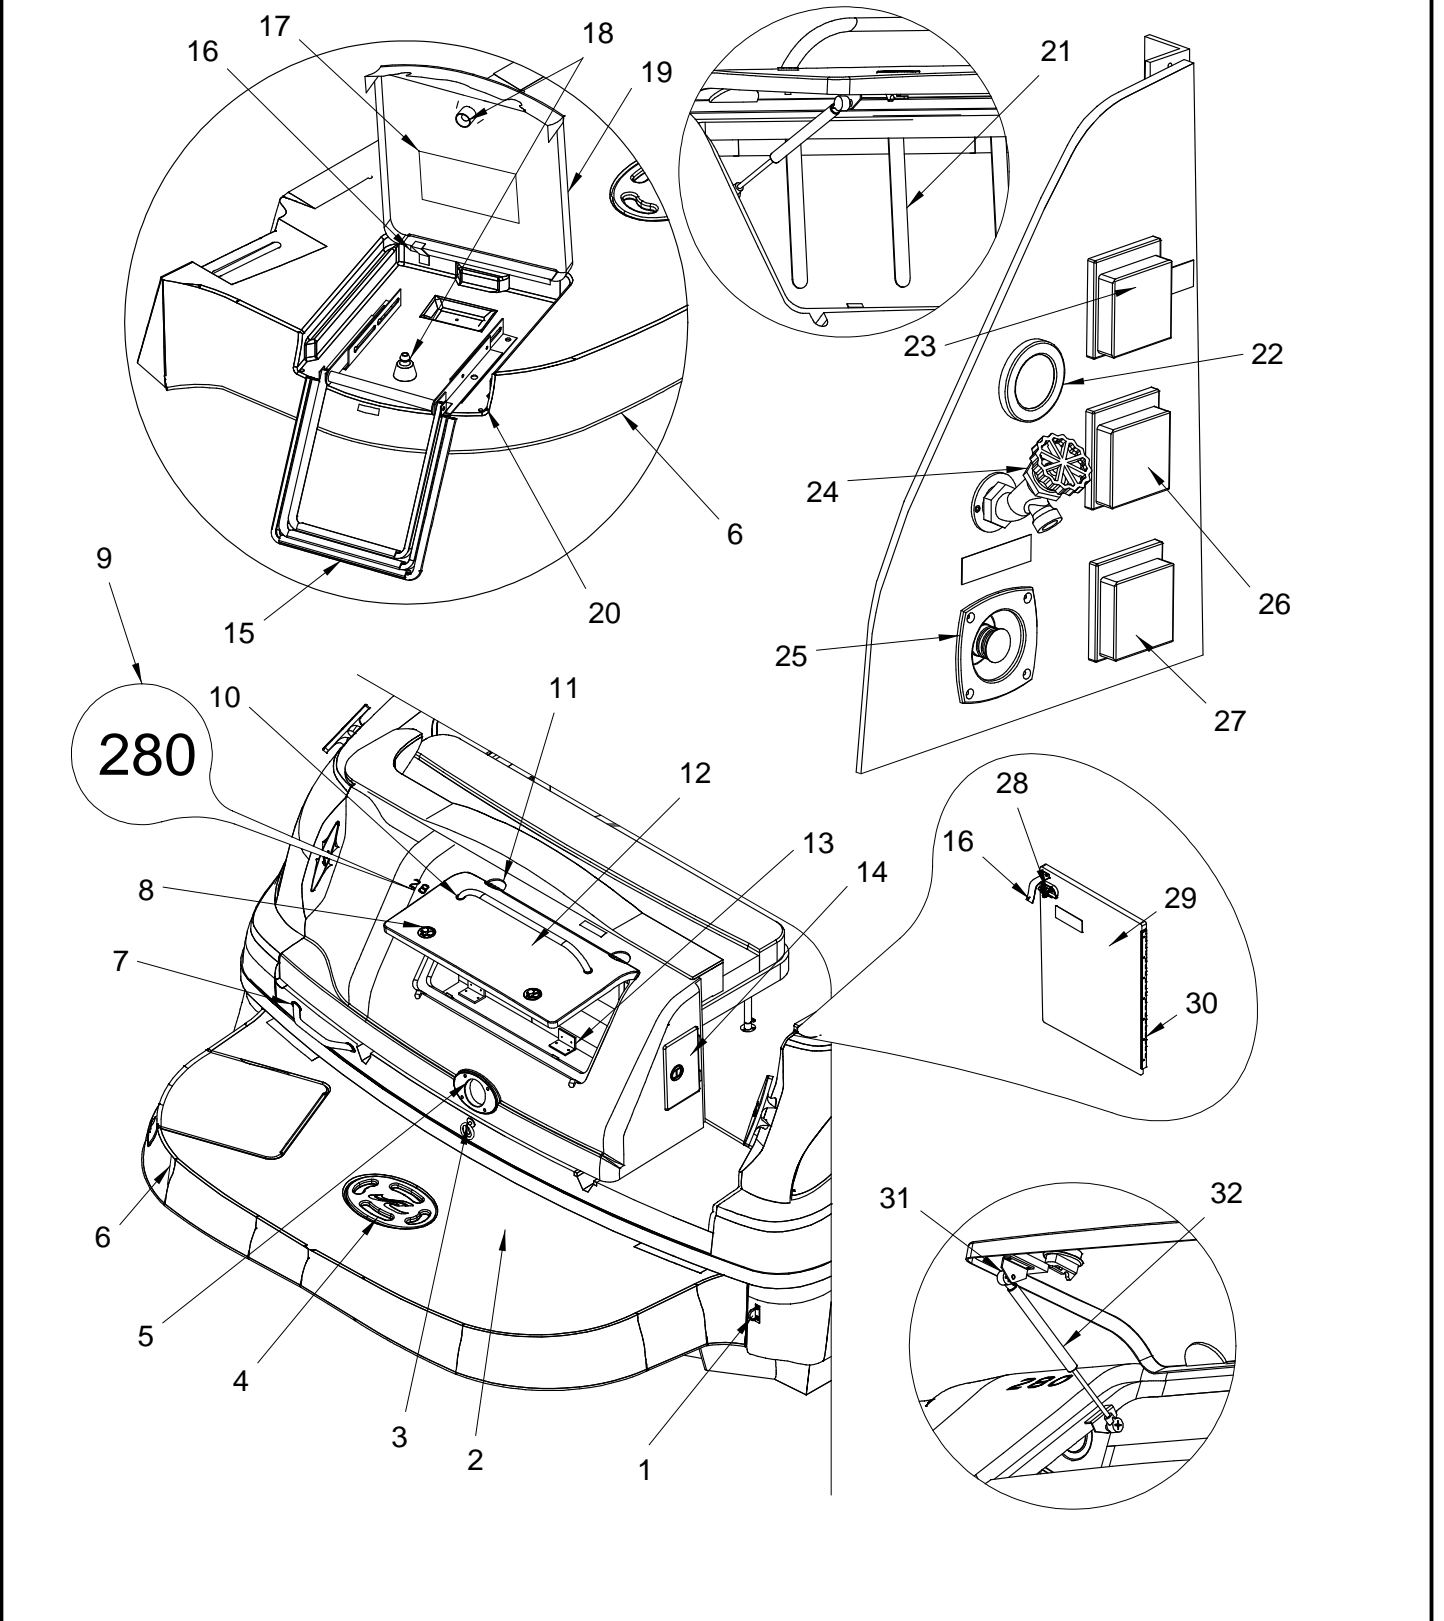

EXTERIOR (TRANSOM STORAGE AND SWIM PLATFORM)