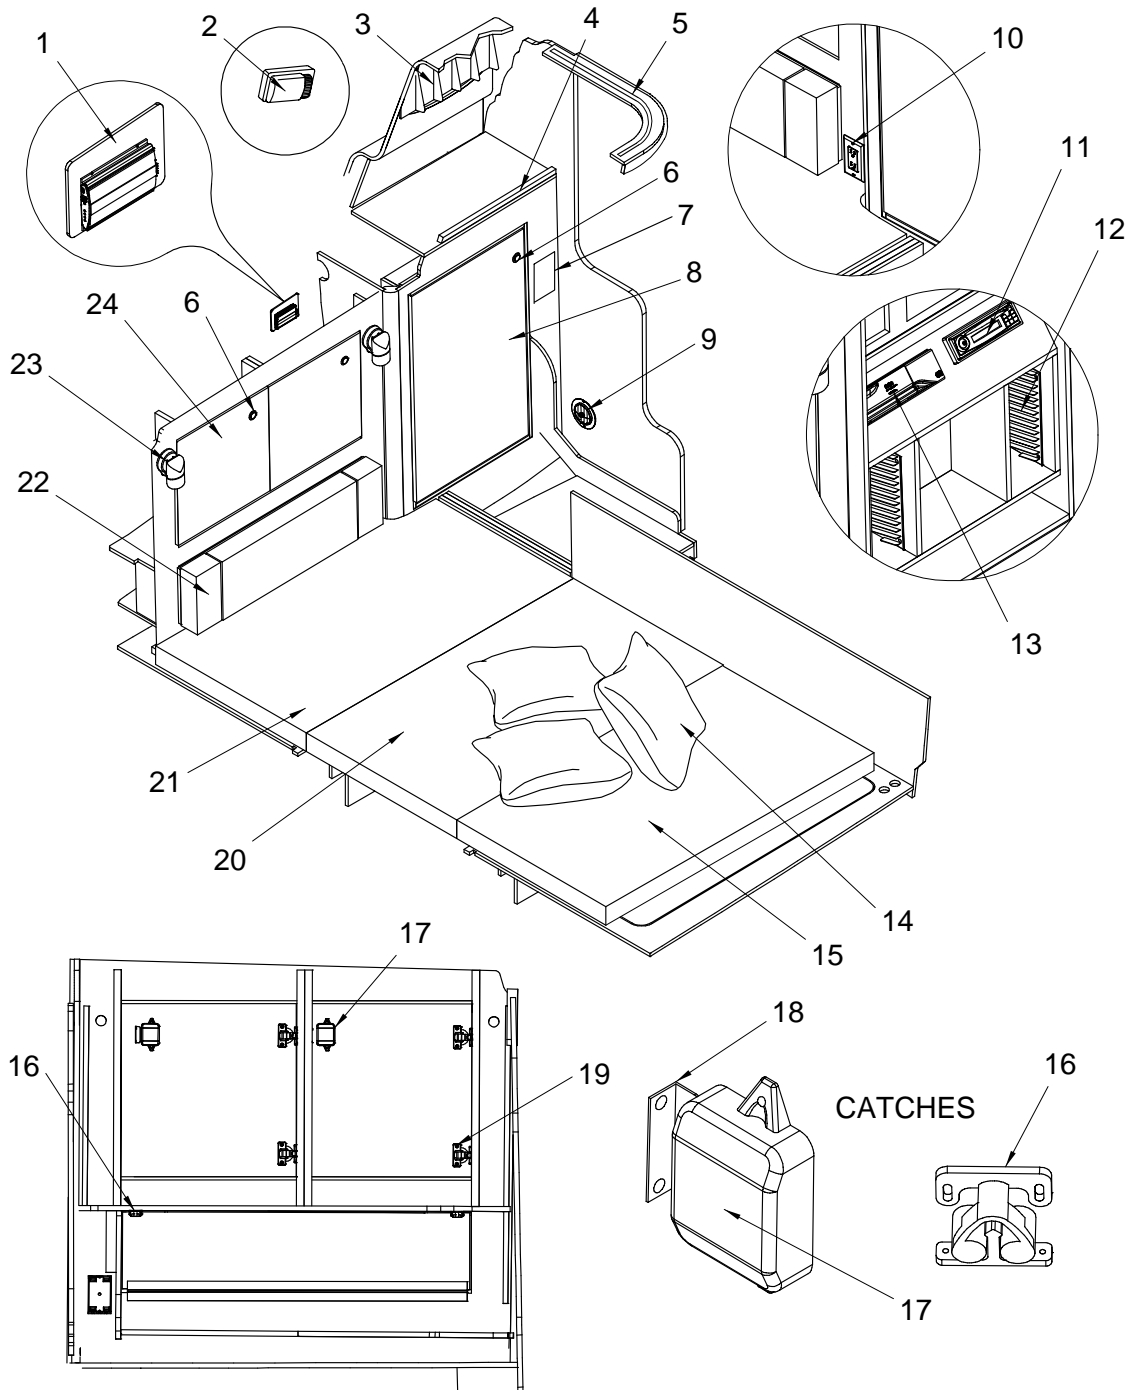

MID STATEROOM