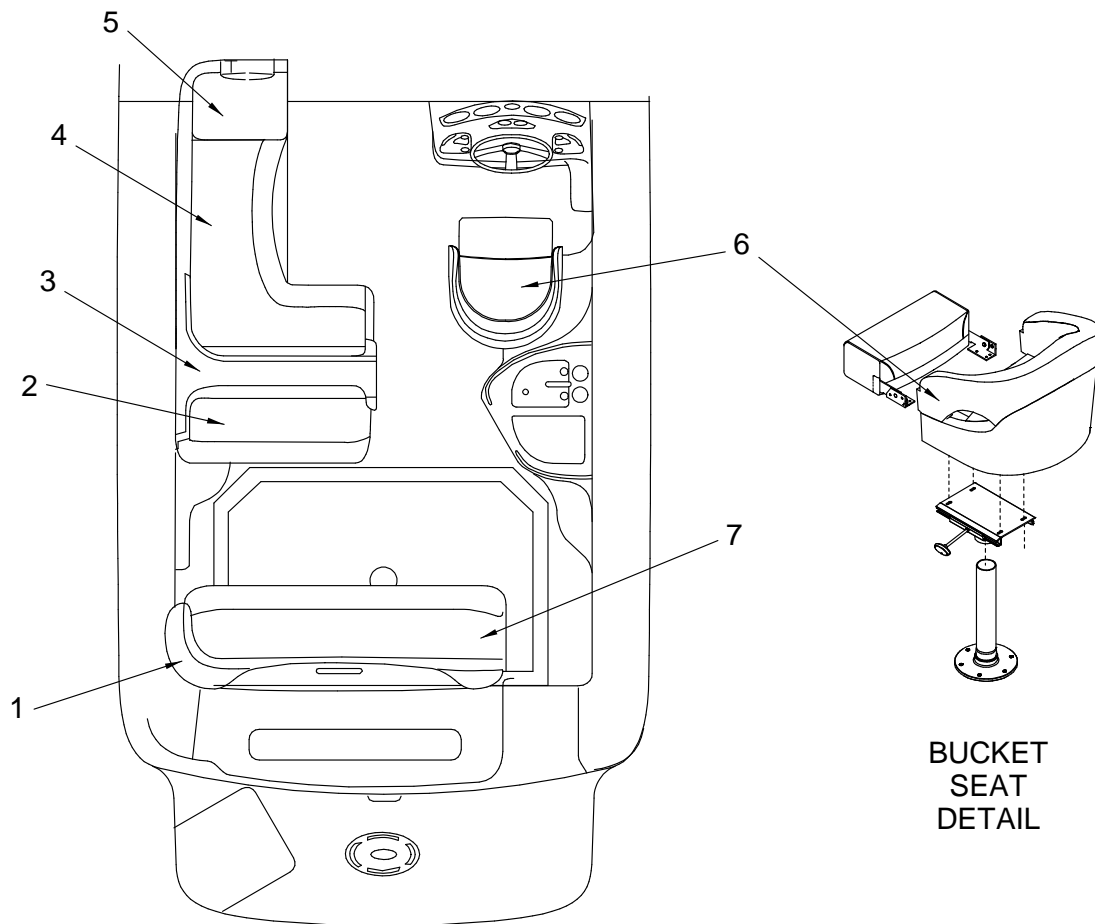

COCKPIT (UPHOLSTERY)