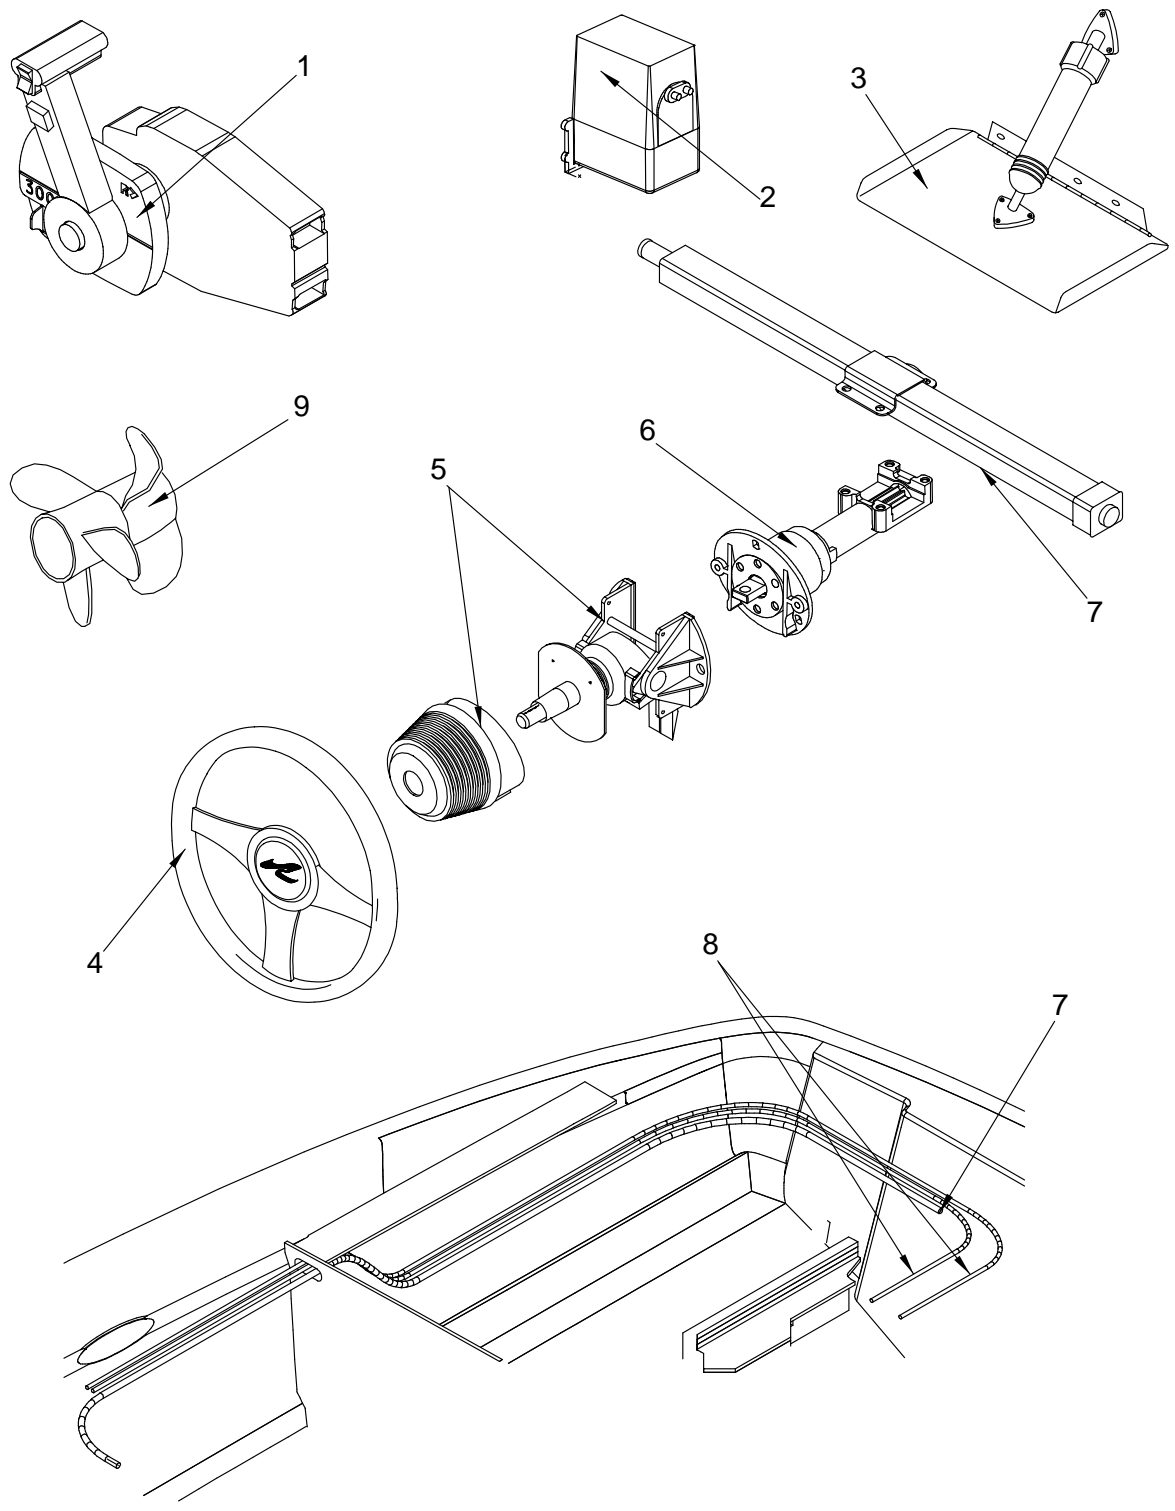

NOT SHOWN

- 938423 LABEL, 1/2"X 1.5" A/C CONDENSATE

STEERING SYSTEM

STEERING SYSTEM

- 1 156042 CONTROL, REMOTE TH/SHIFT ASSY SGL BINNACLE
- 278184 CONTROL, THRTL/SHFT DUAL I/O
(TWIN ENGINE OPTION)
- 1028034 CABLE, CONTROL TELEFLEX 17' 600A/MERC SERIES
- 1028042 CABLE, CONTROL TELEFLEX 18' 600A/MERC SERIES
- 2 1110071 TRIM TAB, HYD PUMP KIT W/10'HOSE/3"NIPPLE
- 3 1574342 TRIM TAB, ASSY 14X14 SPECIAL W/O PUMP
- 4 1526292 STEERING WHEEL, 14.25" SPCRUIS MAHOG W/BLK
- 1683795 STEERING WHEEL, RING FOR 1526292/1738115
- 917013 EMBLEM, S/R EMB SCRIPT WHEEL GOLD-BEZEL 1.75"
- 1684024 PAD, STEER WHL CTR FOR #1526292
(INCLUDES RING)
- 5 662510 STEERING, PERFORMANCE TILT MECHANISM
- 126987 STEERING, MOUNT 90 DEG BEZEL ONLY
- 6 1092246 STEERING, TILT HELM BACK-MNT
- 7 1091867 STEERING, BACK MNT RACK/CABLE 17.0' ASSY
- 1091941 STEERING, BACK MNT RACK/CABLE 16.5' ASSY
(TWIN ENGINE OPTION)
- 8 1028042 CABLE, CONTROL TELEFLEX 18' 600A/MERC SERIES
- 1028059 CABLE, CONTROL TELEFLEX 19' 600A/MERC SERIES
- 974071 CABLE, CONTROL TELEFLEX 15' 600A/MERC SERIES
- 974089 CABLE, CONTROL TELEFLEX 16' 600A/MERC SERIES
- 9 1360239 PROP, 15.75"X 22" CUP BR3 LH
(STANDARD)(496 MAG BR3 375 PHP)
- 1360247 PROP, 14.25"X 22" CUP BR3 RH
(STANDARD)(496 MAG BR3 375 PHP)
- 1096833 PROP, 14.5"X 17" VENGEANCE LH
(T-4.3L MPI ALPHA T-220 PHP)
- 654319 PROP, 14.5"X 17" VENGEANCE RH
(T-4.3L MPI ALPHA T-220 PHP)
- 708198 PROP, 15.5"X 24" SS BR3 LH
(T-5.0L MPI BR3 T-260 PHP)
- 708206 PROP, 14.25"X 24" SS BR3 RH
(T-5.0L MPI BR3 T-260 PHP)
- 1158807 PROP, DUAL VOLVO SS (C-3)
(VOLVO KAD 44P EDC/DP 240)
- 1592963 PROP, DUAL VOLVO SS (C-5)
(VOLVO KAD 300 DP 268 PHP)