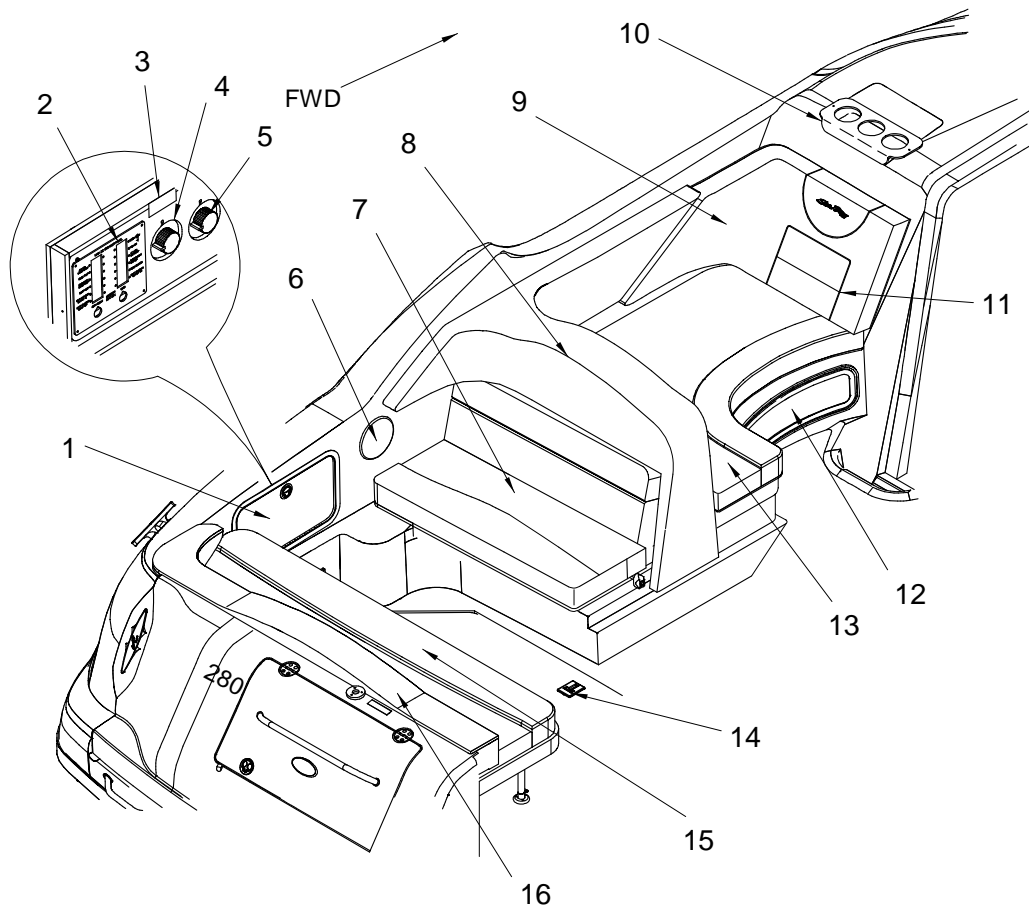

COCKPIT (FORWARD PORT VIEW)

COCKPIT (FORWARD PORT VIEW)

- 1 1512979 DOOR, STRG W/20"X 11" ARW FRAME W/SS LATCH
- 2 1685901 PANEL, 280DA/290BR/SS-02 MDC BRKR SE GAS/DLS
- 3 921767 LABEL, CAUTION BATTERY SWITCH OFF/ALT DAMAGED
- 4 1726840 SWITCH, BATTERY SEL W/O LOCK W/O DISC REV 1
  141747 ANGLE, PVC 2"X 2"X 1/4"X 10' GREY
- 5 1726841 SWITCH, BATTERY ON/OFF N/LCK N/DISC RV1
  (TWIN ENGINE OPTION)
- 6 1690555 SPEAKER, COAXIAL 6.5" W/WHT CVR
  1690558 GRILL, SPEAKER 6.5" ACOM WHT
- 7 1689927 SEAT, 280DA-02 AFT FCNG ASSY 3PC
  1690167 SEAT SKN, 280DA-02 AFT FCNG ASSY 3PC
- 8 1689923 B/R, 280DA-02 PRT LNG
  1690162 B/R SKIN, 280DA-02 PRT LNG
- 9 1689925 CUSH, 280DA-02 PRT FWD LNG B/R
  1690164 CUSH SKIN, 280DA-02 PRT FWD LNG B/R
- 10 725986 HOLDER, PLEX 250/270DA DRINK PORT DASH
  1051853 HOLDER, PLEX 250/290DA-98 DRNK PORT DASH ZPHR
  (ABOVE # FOR TAN DASH OPTION)
- 11 1689921 PANEL, 280DA-02 PRT LNG FILR
- 12 960666 WINDOW, CKPT SEAT 9"X 30"W/34"RAD 290SDA 97
  968164 SCREEN, CKPT SEAT 9"X 30" 290SDA 97
- 13 1689924 CUSH, 280DA-02 PRT LNG
  1690163 CUSH SKIN, 280DA-02 PRT LNG
- 14 1683350 PULL, FLUSH HATCH SS T-HNDL
- 15 1689926 CUSH, 280DA-02 AFT FOLDAWAY BNCHST

- 15 1690165 CUSH SKIN, 280DA-02 AFT FOLDAWAY BNCHST
  1199249 SHIM, HDPE 260DA-99 CKPT AFT FOLDAWAY SEAT
- 16 1689922 BLSTR, 280DA-02 AFT FOLDAWAY
  1690158 BLSTR SKN, 280DA-02 AFT FOLDAWAY

LABELS/DECALS

- 125062 PLATE, NMMA YACHT CERT GAS
- 187245 LABEL, BOATMAN'S CHECK LIST
- 221903 LABEL, FRESH WATER (LEXAN)
- 711176 DECAL, PREMIUM VINYLESTER RESIN
- 852616 LABEL, LEAVING DOCKSIDE WATER CONNECTED WARN
- 921767 LABEL, CAUTION BATTERY SWITCH OFF/ALT DAMAGED
- 987719 LABEL, DANGER COMBO-GAS POWERED BOAT
- 1369743 LABEL, DANGER CO FUMES W/CANVAS

NOT SHOWN

- 154369 SNAP STUD, W/#8 X 3/8" PH SS
- 194225 SNAP REINFORCEMENT, PLAS BACKER
- 221036 SCREW, TAPPING #6A X 3/4" PTH SS/BLK
- 595090 VELCRO, HOOK WHT 2" PRESSURE SENSITIVE
- 621508 TRIM, PLAS ANGLE 15/16"X 15/16" TAPERED WHT
- 800326 BINDING, CANVAS 1" LINEN STRAIGHT SUNBRELLA