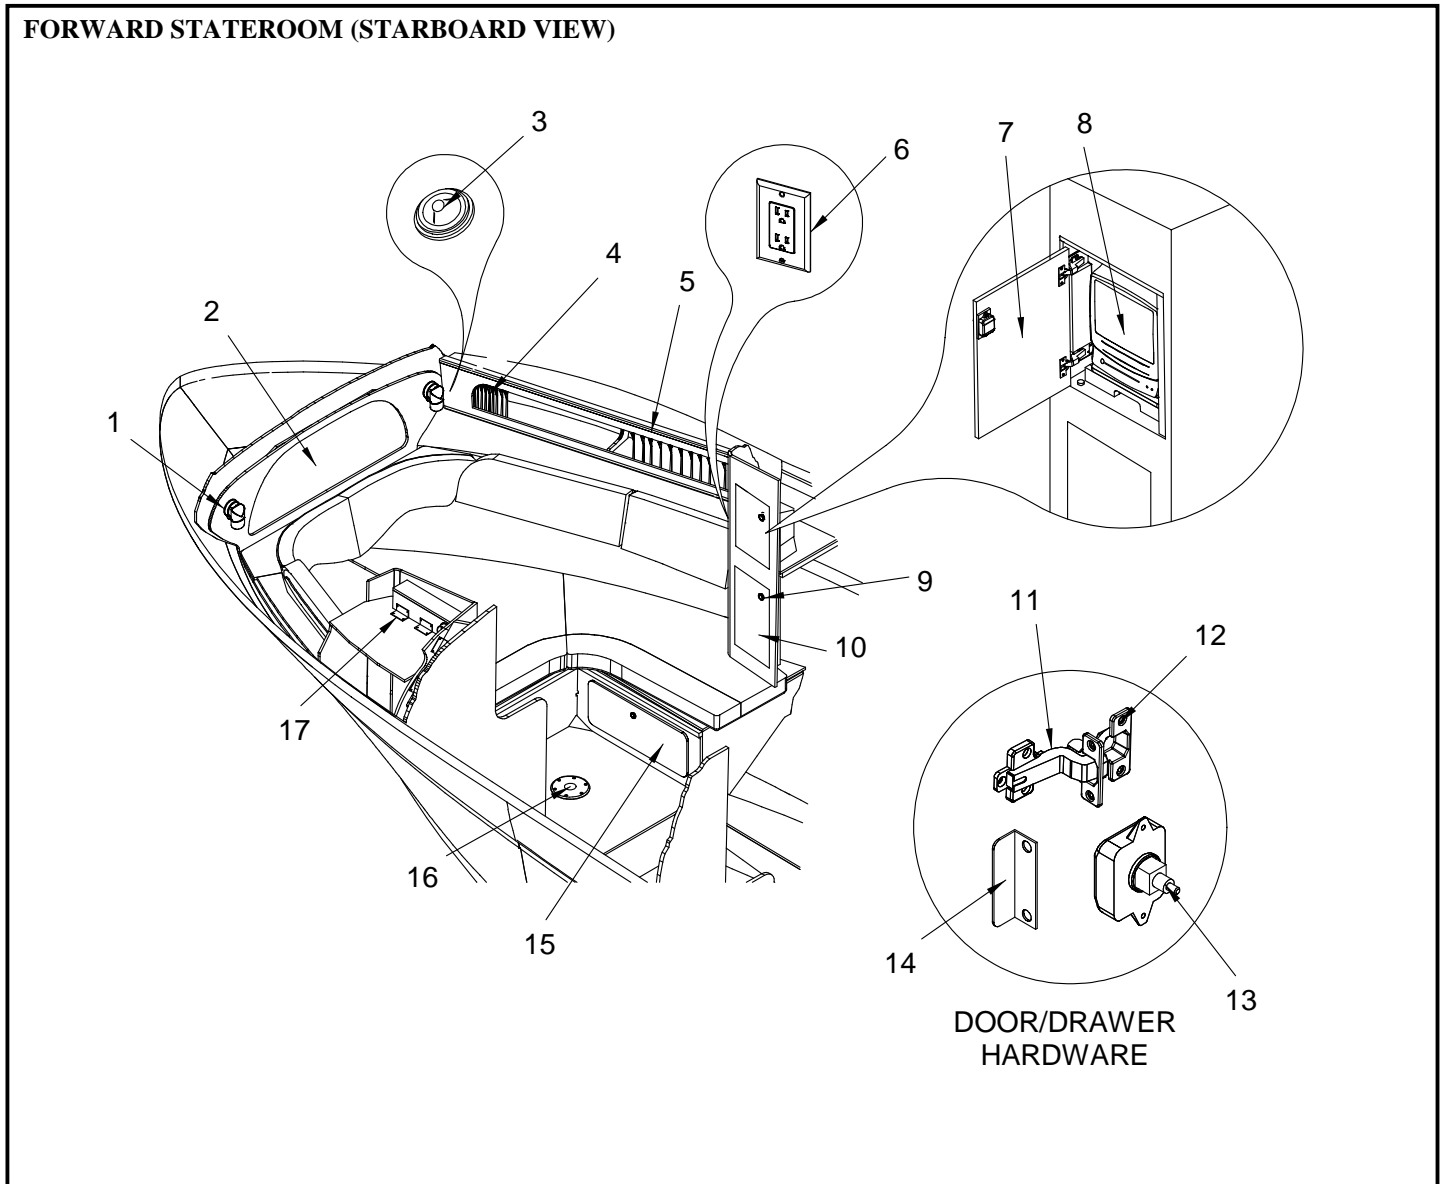

FORWARD STATEROOM (STARBOARD VIEW)

- 1 981316 SPOTLIGHT, SWIVEL TASK BEIGE W/GLD ACCNT HLGN
- 858886 BULB, REPL FOR #0830307
- 2 1740589 280DA 03,MIR ASSY,R/L
- 3 1690557 SPEAKER, COAXIAL 6.5" N/CVR
- 1717332 GRILL, SPEAKER 6.5" ACOM BLK
- 4 1582329 CURTAIN, 280DA-02 PKGA/C/D SHAN BEIGE UPR CAB (INTERIOR C, & D- STANDARD)
- 1689885 CURTAIN, 280DA-03 PKGA-BAMBOO OYSTER UPR CAB (INTERIOR A)
- 1582337 CURTAIN, 280DA-02 PKGB-BRIG POLAR UPR CAB (INTERIOR B)
- 132183 TRACK, ALUM CURT TRK 0.275"X 0.688" TAB TYPE
- 5 136853 NOSING, ALUM 5/8"X 12" T-1 ROUNDED BRITE BUFF
- 6 602862 RECEPTACLE, DUPLEX BLK 15A
- 602870 COVER PLATE, SGL DUPLEX RECEPT BLK
- 627737 BOX, RECEPTACLE/SWITCH PVC 1-GANG DEEP
- 7 1742661 280DA 03,DOOR,H/L FWD STB FWDSTRM UPR
- 8 1719207 TV/VCR, 9" TOSHIBA COLOR AC/DC (TV/VCR COMBO OPTION)
- 294926 BASE, TV PULL-OUT SWIVEL ONLY
- 1591817 CATCH, ELBOW CHR 1 1/8"
- 9 1271014 PULL, PUSH-BUTTON KNOB CHR
- 1542232 PULL, ROSETTE POL SOLID BRASS 16MM (5/8")
- 10 1740577 280DA 03,DOOR,H/L FWD STB FWDSTRM BTM
- 11 525667 HINGE, CONCEALED FULL OVERLAY MT PLATE ONLY
- 12 839399 HINGE, SELF CLOSING BLUM SCREW-ON

- 13 772418 CATCH, RIM-LOCK WHT
- 14 761445 CATCH, RIM-LOCK STRIKE PLATE
- 15 1740584 280DA 03,DOOR,STRG LWR STB FWDSTRM
- 1500552 CLIP, TABLE LEG 60MM TUBE BLK
- 16 876961 BASE, LEG/POST FLUSH MT ALUM
- 17 835843 BRACKET, ALUM 1"X 1/2"X 3" 3/16"HOLES 2SIDES

CARPET

- 1467166 CARPET, INT 44 OZ SNOW 6FT 100% BCF NYLON (PACKAGES B, C, & D)
- 1467182 CARPET, INT 44 OZ WHEATON 6FT 100% BCF NYLON (PACKAGE A)
- 1589225 HARNESS, 280DA-01 CABIN REV1

CARPET RUNNER

- 1466168 CANVAS, 280DA-01 CARPET RUNNER TST

TV/VCR COMBO - 120V/60 OPTION OR TV/VCR COMBO

- 133694 INLET, PHONE/TV CABLE COMBO WHT
- 1556935 CORD SET, TV CABLE 14FT F/F 280DA-01 SPOILER
- 1657691 CORD SET, TV CABLE 3PC 280DA-02 HULL