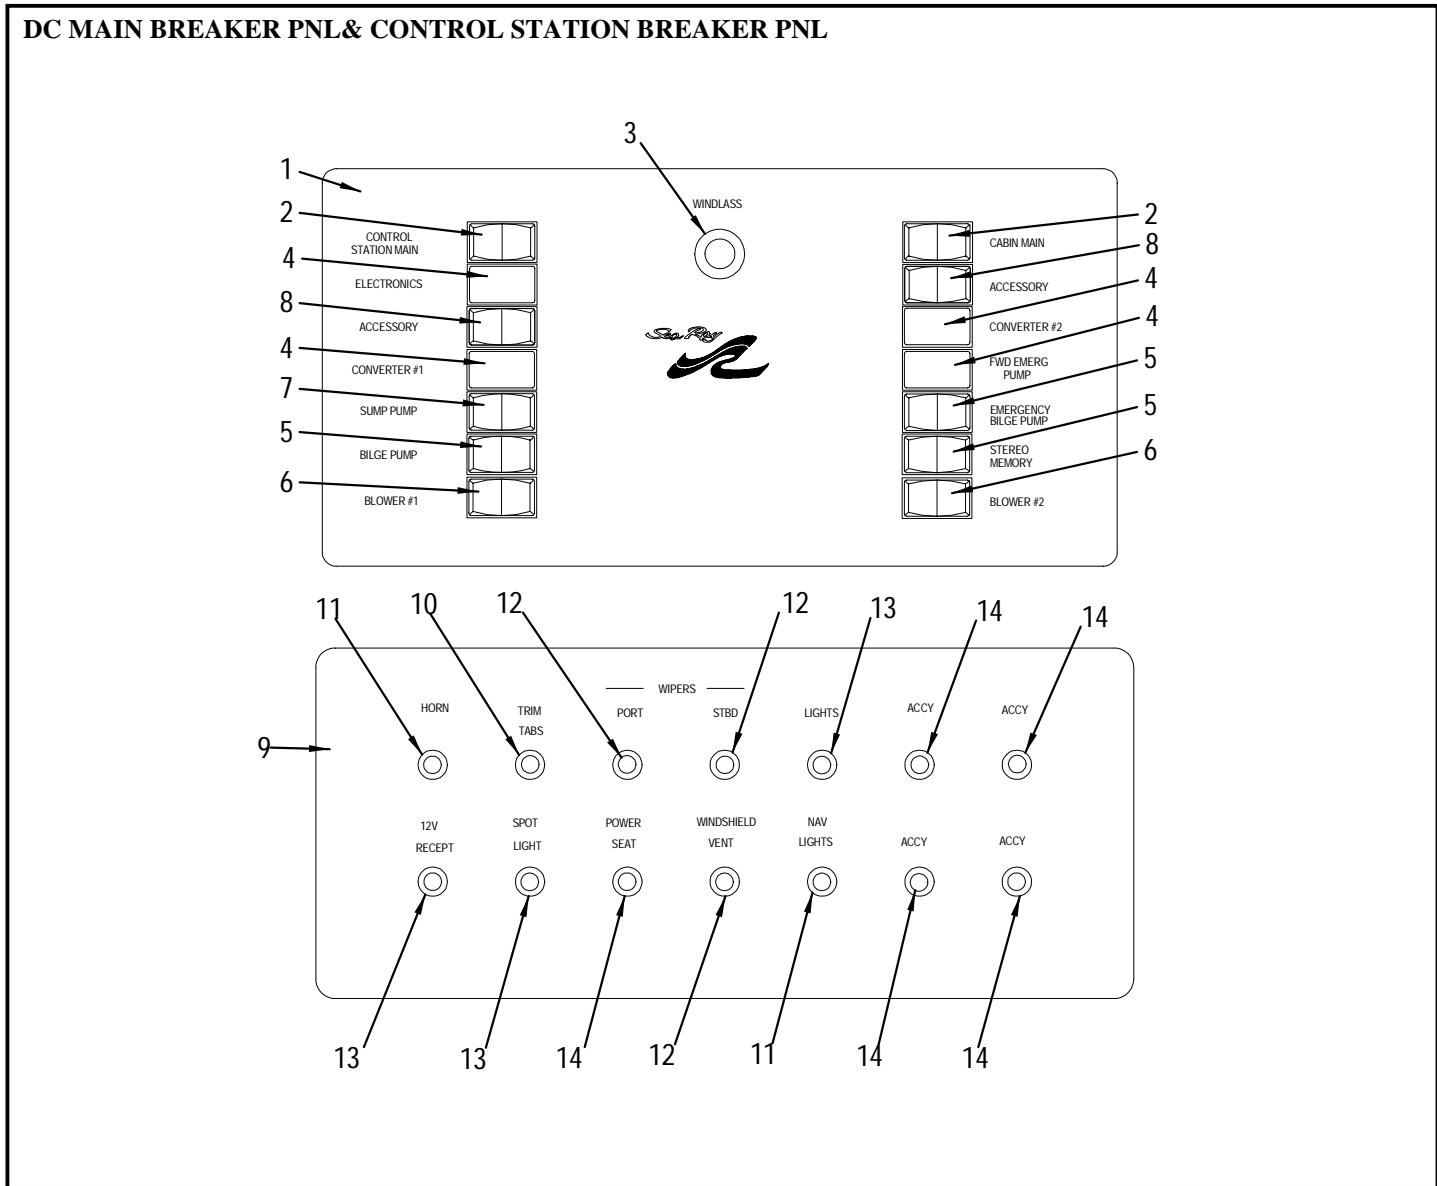

DC MAIN BREAKER PNL& CONTROL STATION BREAKER PNL

- 1 950402 PANEL, 290SDA-97 MAIN DC BRKR
- 985853 PANEL, BLANK:290SDA-97 MAIN DC BRKR
- 2 826644 BRKR/ROCK, SGL-POLE MNL RESET DC 50A RED
- 3 228064 BRKR, MANUAL RESET KLIXON 105A
- 4 432872 PLUG, BRKR/ROCK
- 5 826586 BRKR/ROCK, SGL-POLE MNL RESET DC 15A RED
- 6 826552 BRKR/ROCK, SGL-POLE MNL RESET DC 6A RED
- 7 826545 BRKR/ROCK, SGL-POLE MNL RESET DC 5A RED
- 8 826594 BRKR/ROCK, SGL-POLE MNL RESET DC 20A RED
- 9 950410 PANEL, 290SDA-97/310DA-98 CNTRL STN BRKR
- 985846 PANEL, BLANK:290SDA-97 CNTRL STN BRKR
- 10 775759 BRKR, P/BTN-MANUAL RESET 20A W/SCREW TER
- 11 533026 BRKR, P/BTN-MANUAL RESET 10A W/SCREW TER
- 12 775767 BRKR, P/BTN-MANUAL RESET 5A W/SCREW TER
- 13 775783 BRKR, P/BTN-MANUAL RESET 15A W/SCREW TER
- 14 179671 PLUG, HOLE 3/8" BLK