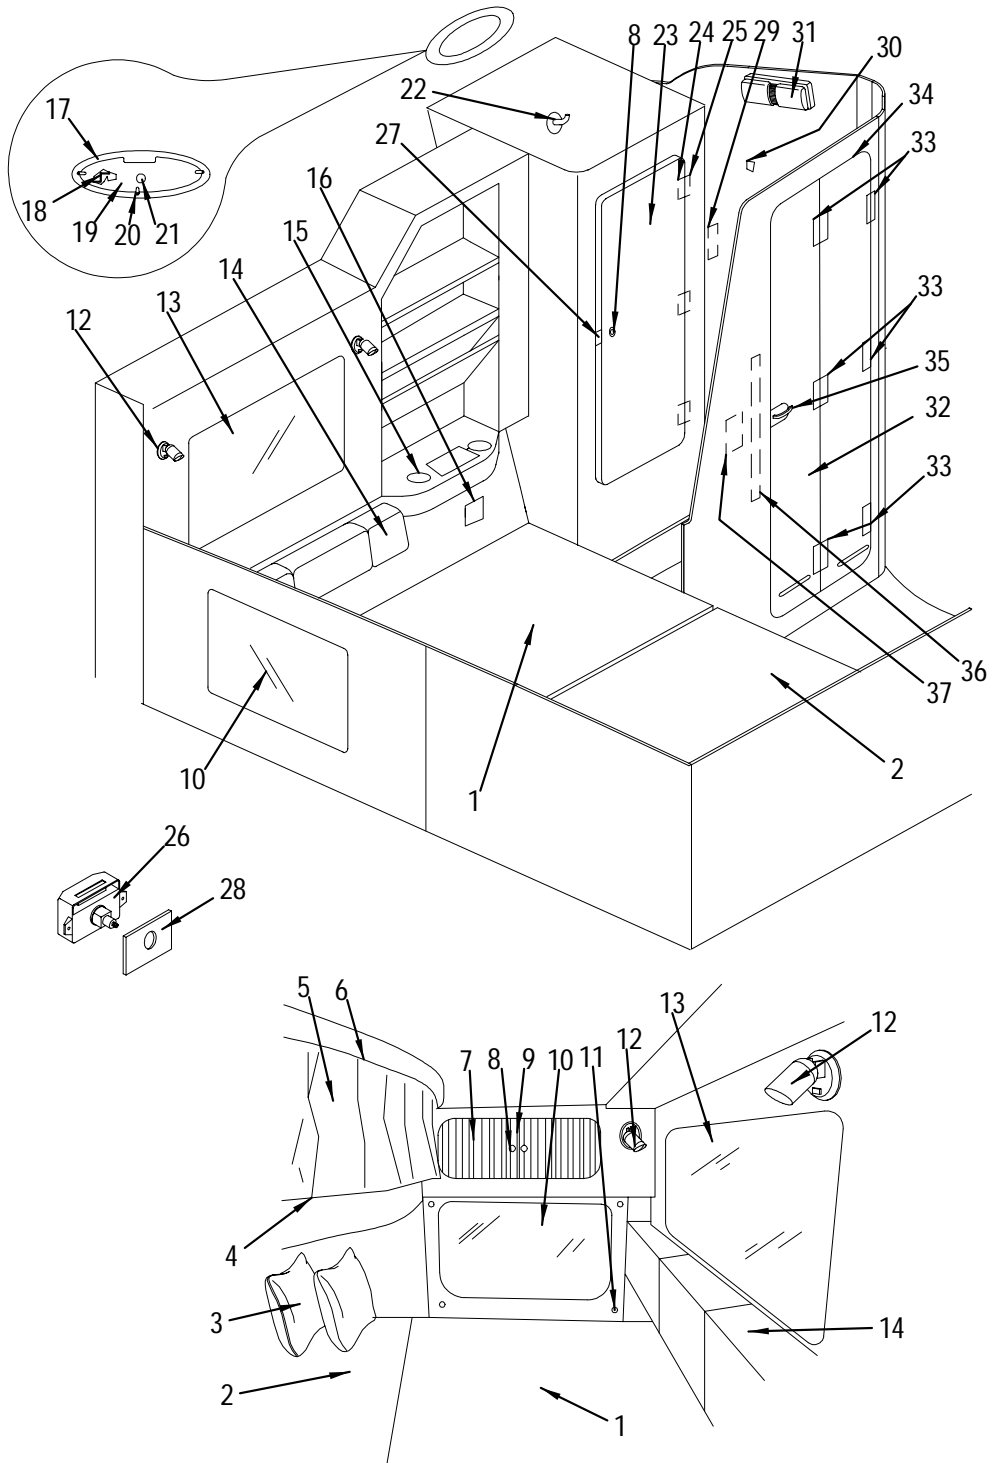

MID STATEROOM

MID STATEROOM

1	1250786	290SDA 99, CUSH, MID STRM PORT HIN#
	1250703	290SDA 99, CUSH SKIN, MID STRM PORT HIN#
2	1250794	290SDA 99, CUSH, MID STRM STBD HIN#
	1250711	290SDA 99, CUSH SKIN, MID STRM STBD HIN#
3	1154723	PILLOW PKG, 1999 SPCRUISER MIDCABIN PKG-B (2) (ABOVE # GREEN - USED ON BOTH AURORA & SANDSTONE)
	1154715	PILLOW PKG, 1999 SPCRUISER MIDCABIN PKG-A (2) (ABOVE # SHELL - USED ON BOTH AURORA & SANDSTONE)
	1154731	PILLOW PKG, 1999 SPCRUISER MIDCABIN PKG-C (2) (ABOVE # BLUE - USED ON BOTH AURORA & SANDSTONE)
	1154749	PILLOW PKG, 1999 SPCRUISER MIDCABIN PKG-D (2) (ABOVE # TAUPE - USED ON BOTH AURORA & SANDSTONE)
4	934661	T-MOLD, VINYL INSERT 5/16" POL BRS RIGID 12'
5	1252816	CURTAIN, 290SDA-99 MID STRM FIRENZA GRN (ABOVE # INT B)
	1252808	CURTAIN, 290SDA-99 MID STRM HERITAGE PARCH (ABOVE # INT A, C, D)
6	132183	TRACK, ALUM CURT TRK 0.275"X 0.688" TAB TYPE
7	221341	TAMBOUR, 1/8" 4 X 8 RED OAK
8	761429	PULL, PUSH-BUTTON PLAS BRASS 3/4" W/ROSETTE (HULL # 1202-1499)
	945238	PULL, PUSH-BUTTON POL SOLID BRASS (HULL # 1500-UP)
	945246	PULL, ROSETTE POL SOLID BRASS 19MM (HULL # 1500-UP)
9	516583	CHANNEL, VINYL-U ROUNDED 1/8" POL BRASS RIGID
10	1250331	290SDA 99, MIRROR ASSY, MID STRM AFT HIN#
	981175	MIRROR, 1/8"X 20"X 29" CLEAR
11	1052851	SNAP CAP, PRESS-ON COVER #2 PHILLIP BEIGE
12	981316	SPOTLIGHT, SWIVEL TASK BEIGE W/GLD ACCNT HLGN
	858886	BULB, REPL FOR #0830307
13	981167	MIRROR, 1/8"X 15"X 37" CLEAR
14	1250562	290SDA 99, BLSTR, MID STRM HIN#
	1250471	290SDA 99, BLSTR SKIN, MID STRM HIN#
15	937334	OAK, DRINK HLDR INSERT (NO RADIUS)
16	258368	RECEPTACLE, GFI DUPLEX WHT 15A
	258384	COVER PLATE, SGL DUPLEX RECEPT WHT
	627737	BOX, RECEPTACLE/SWITCH PVC 1-GANG DEEP
17	1212083	PORTLIGHT, OPENING ALL SS 1/4" MOD
18	959288	PORTLIGHT, SCREEN & GASKET (BOMAR)
19	834317	PORTLIGHT, DEAD LIGHT ONLY
20	1107044	PORTLIGHT, HANDLES QUICKDOGS (BOMAR)
21	866434	KNOB, PORTLIGHT KNOB ONLY (BOMAR)
22	148015	HOOK, CLOTHES HOOK SURFACE MT 5"
23	1250273	290SDA 99, DOOR, MID STRM STRG HIN#
24	173922	HINGE, CONCEALED INT BLUM
25	173948	HINGE, CONCEALED MT PLATE ONLY BLUM
26	772418	CATCH, RIM-LOCK WHT
27	761445	CATCH, RIM-LOCK STRIKE PLATE
28	775825	SHIM, HDPE PUSH/PULL LATCH CAB DOOR HANDLE 95
29	965707	MONITOR, CO DETECTOR WHT
30	891481	LATCH, TOUCH WHT
31	312983	LIGHT, DBL DOME FLUSH MT W/SWITCH WHT
	604801	BULB, DOME LIGHT 12V
32	1250265	290SDA 99, DOOR, MID STRM BI-FOLD HIN#
33	132324	HINGE, BUTT CHROME/ZINC 2"
34	981530	FRAME, ALUM 18 3/8"X 62 7/8"ANTWHT R-IN/NOTCH
35	981324	LATCH, OFFSHR FLUSH RH-IN PRVKNB ANTWHT
36	777243	RAIL, GRAB 12" STREAMLINE W/FLANGES 95 (304)
37	971184	PANEL, SGL LIGHT SW 98
	785931	BODY, ROCK SW SPST WHT
	785949	ACTUATOR, ROCK WHT W/O LENS-LIGHTS

NOT SHOWN

175257	BUMPER, WHT LARGE ROUND 0.88"WD X 0.40"HG
334672	BUMPER, RECESSED WHT ROUND
836007	BRACKET, ALUM 1.5"X 1.5"X 3" 3/16"HOLES
836023	BRACKET, ALUM 1.5"X 1.5"X 1.5" 3/16"HOLES
961854	A/C COMP, GRILL 4X4 ALUM CLW

NOT SHOWN PRIVACY CURTAIN

1242866	CURTAIN, 290SDA-00 PKGA-GRANITE IVORY PRIV
1145226	CURTAIN, 290SDA-99 PKGB-FIRENZA GRN PRIV
1271113	CURTAIN, 290SDA-00 PKGC/D-BRIG POLAR PRIV

PILLOWS

1271295	PILLOW PKG, 2000 270/290 MIDCABIN PKG-A (3)
1271329	PILLOW PKG, 2000 270/290 MIDCABIN PKG-D (3)
1271311	PILLOW PKG, 2000 270/290 MIDCABIN PKG-C (3)
1271303	PILLOW PKG, 2000 270/290 MIDCABIN PKG-B (3)
1310564	PILLOW PKG, 2000 270/290 MIDCABIN PKG-B (3)

UPHOLSTERY