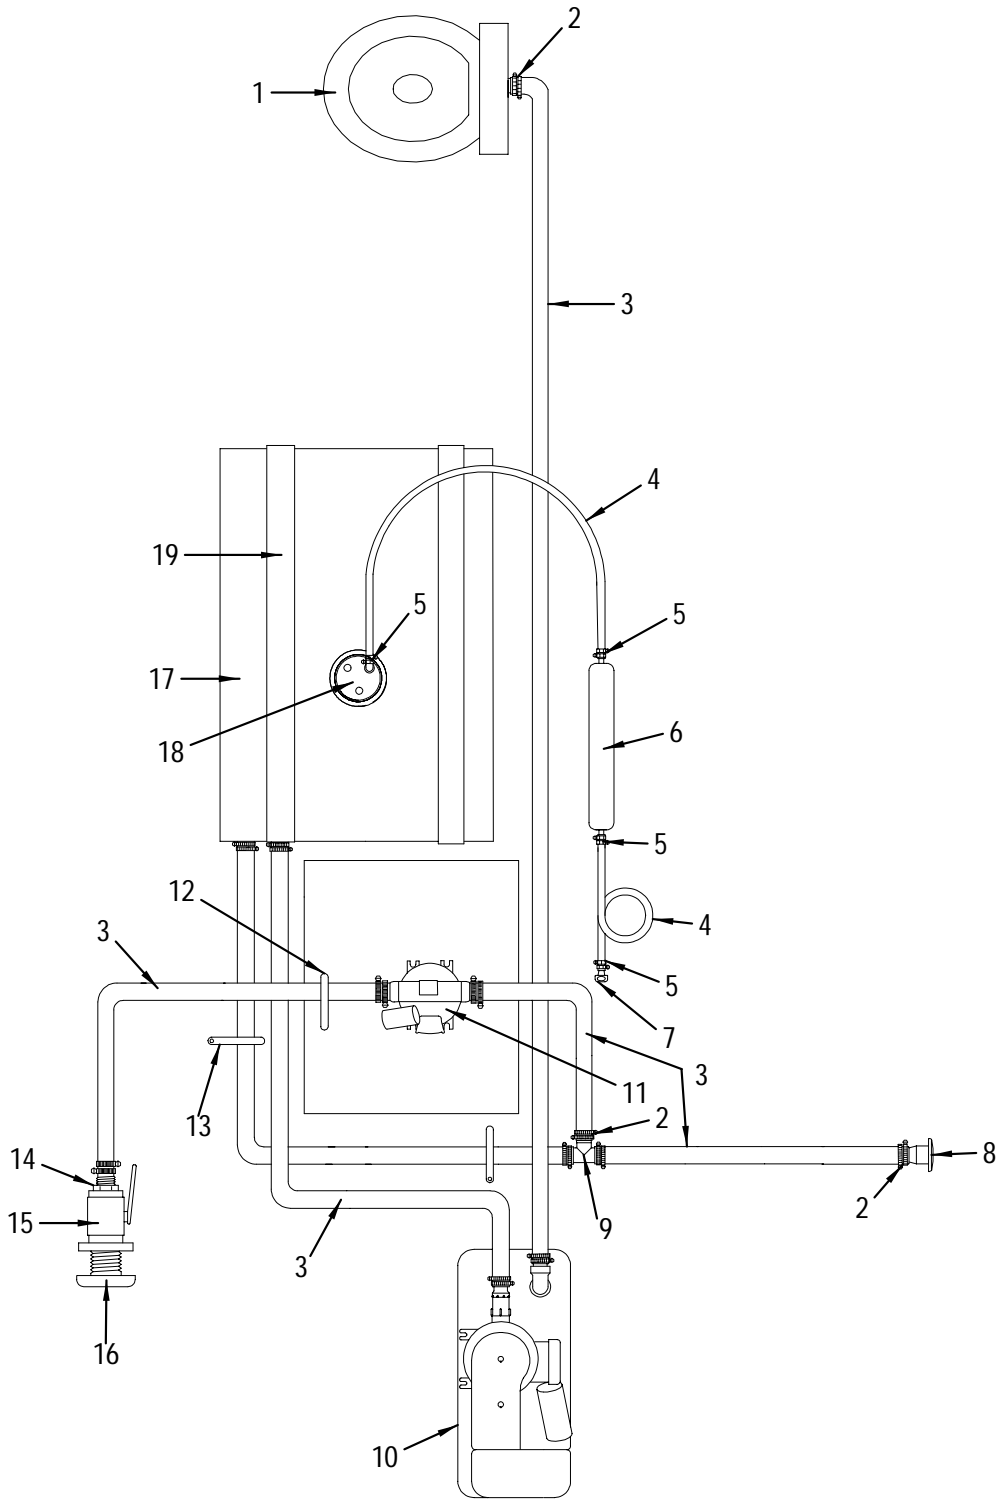

VACUUM FLUSH HEAD W/HOLDING TANK OPTION & MACERATOR OPTION

**VACUUM FLUSH HEAD W/HOLDING TANK OPTION
& MACERATOR OPTION**

1	968511	HEAD, VACU-FLUSH SIDE DISCHARGE BONE
2	256693	CLAMP, HOSE #24 1"-2" SS .505
3	846899	HOSE, SANI 1.5" PREMIUM RBR BLK
4	124719	HOSE, SANI/CHEMICAL TDX 5/8"
5	256677	CLAMP, HOSE #12 1/2"-1.25" SS .505
6	134759	FILTER, HEAD TREATMENT SYSTEM
7	126888	VENT, FUEL/WATER TANK 5/8"X 3"
8	1109347	DECK PLATE, WASTE SS BLK CLR-CODE
	522581	DECK PLATE, CAP W/CHAIN
	522599	KEY, DECK PLATE CAP
9	141606	TEE, PVC 1.5" MACHINED INSERT TEE
10	844274	VACUUM GEN, HEAD SYS PUMP/ACCUM 12V
11	134858	PUMP, HEAD SYS MACERATOR
12	123604	CLAMP, LOOM VINYL DIP 2.5"
13	123612	CLAMP, LOOM VINYL DIP 1 1/16"
14	637389	ELBOW, RED BRASS 45DEG 1.5"MPT X 1.5"BARB
15	518456	SEACOCK, BRZ 1.5" W/O TAILPIECE
16	579870	THRU-HULL, BRZ 1.5" W/O NUT
17	582783	TANK, HOLDING 28 GAL
18	664813	SENDING UNIT, HOLD TANK CAP W/PROBE (3-POS)
19	952705	BRACKET, ALUM 2"X 1/8"X 60.5" 3/8"HOLES
	130690	TAPE, FOAM CLSD-CELL NEOPRENE 1/4"TH X 2"W

NOT SHOWN

836106	BRACKET, PVC 1.5"X 1.5"X 8" 1/4"HOLES