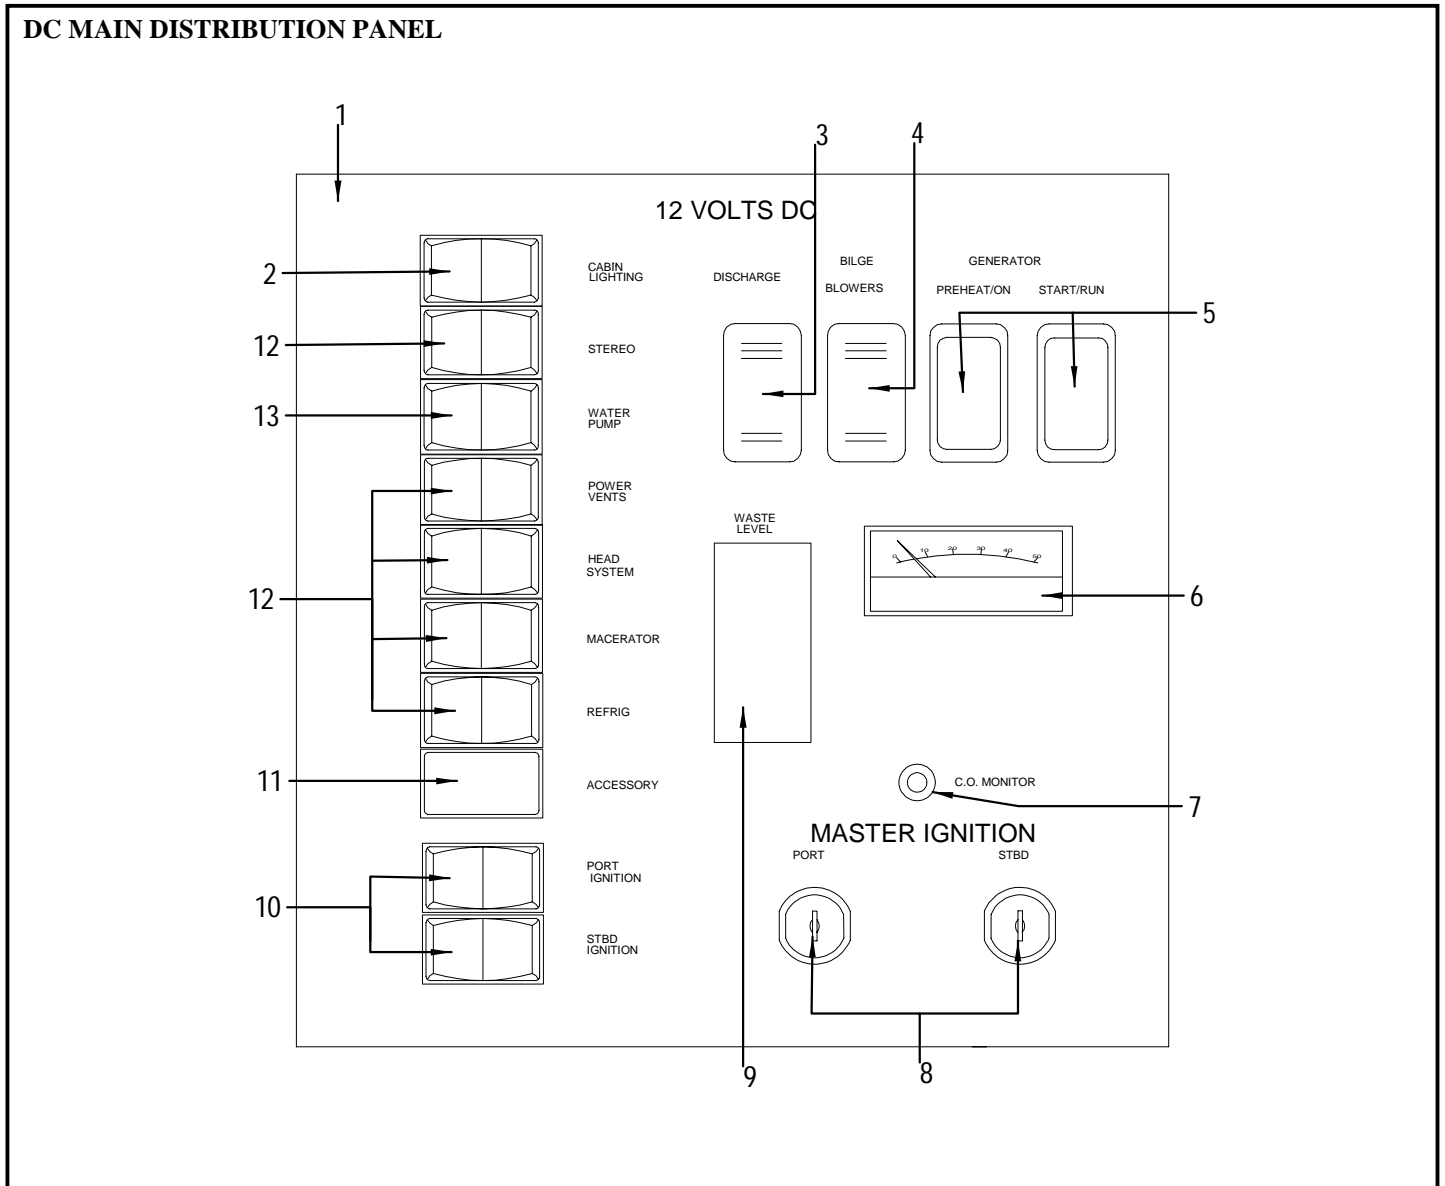

DC MAIN DISTRIBUTION PANEL

- 1 952085 PANEL, 290SDA-97 DC DIST GAS
- 985598 PANEL, BLANK:290SDA-97 DC DIST GAS W/GEN
- 2 355081 BRKR/ROCK, SGL-POLE AC/DC HORZ 25A RED
- 3 648097 BODY, ROCK SW SPST BLK 12V INCAND
- 679324 ACTUATOR, ROCK BLK W/BLUE LENS ACCY
- 4 681510 BODY, ROCK SW DPST 12V W/INC LAMP
- 679324 ACTUATOR, ROCK BLK W/BLUE LENS ACCY
- 5 720151 PLUG, ROCKER SW 'V' SERIES BLK
- 6 767616 GAUGE, VOLTMETER DC 8-16 ANALOG WINDOW MT SM
- 7 179671 PLUG, HOLE 3/8" BLK
- 8 719880 SWITCH, IGN 2-POS ON-OFF
- 9 893800 PANEL, WASTE LEVEL INDICATOR 12V
- 10 807016 BRKR/ROCK, SGL-POLE AC/DC HORZ 10A RED W/GUAR
- 11 432872 PLUG, BRKR/ROCK
- 12 352062 BRKR/ROCK, SGL-POLE AC/DC HORZ 15A RED
- 13 352013 BRKR/ROCK, SGL-POLE AC/DC HORZ 10A RED