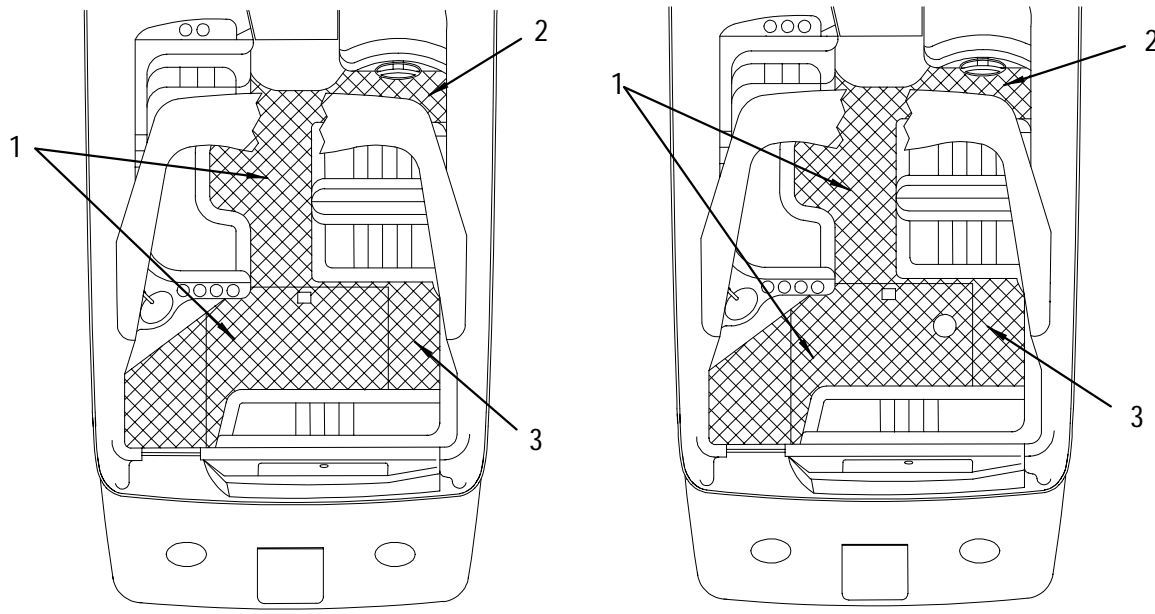

COCKPIT SNAP-IN CARPET LINER OPTION

CARPET LINER
WITHOUT TABLE

CARPET LINER WITH
TABLE