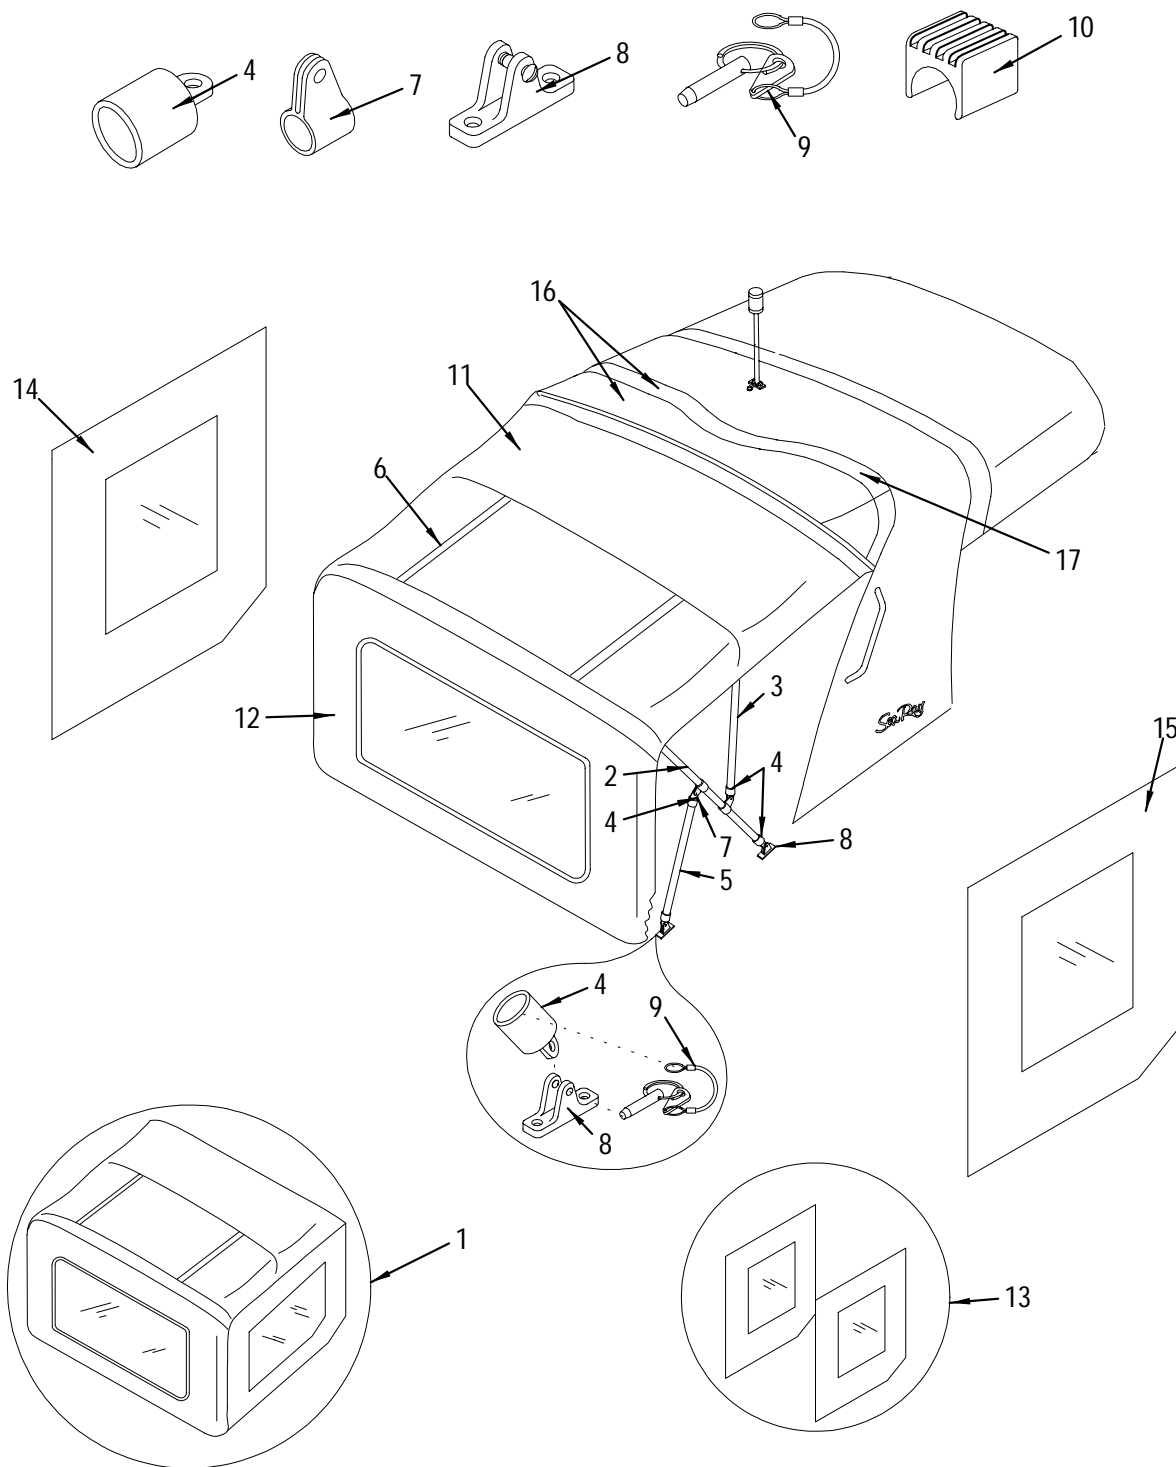

CAMPER CANVAS PACKAGE (OPTION) & PREFERRED OPTION