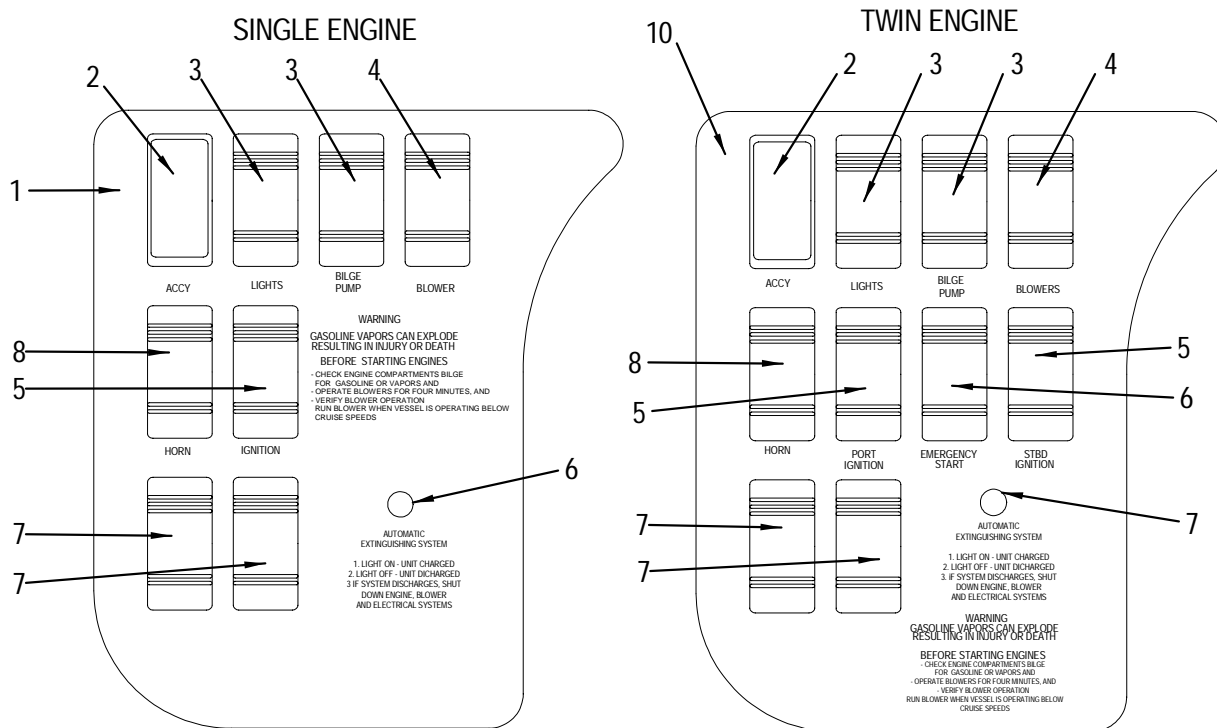

IGNITION SWITCH PANELS WITH GAS ENGINES

IGNITION SWITCH PANELS WITH GAS ENGINES

- 1 950451 PANEL, 290SDA-97 IGN SW GAS
- 985671 PANEL, BLANK:290SDA-97 IGN SW GAS
- 2 720151 PLUG, ROCKER SW 'V' SERIES BLK
- 3 679324 ACTUATOR, ROCK BLK W/BLUE LENS ACCY
- 648097 BODY, ROCK SW SPST BLK 12V INCAND
- 4 679324 ACTUATOR, ROCK BLK W/BLUE LENS ACCY
- 681510 BODY, ROCK SW DPST 12V W/INC LAMP
- 5 681486 ACTUATOR, ROCK BLK W/O LENS ACCY
- 670521 BODY, ROCK SW 2 CKT PROG
- 6 179853 LIGHT, INDICATOR GREEN 15V
- 7 709501 ACTUATOR, ROCK VERT BLK W/O LENS TRIM TABS
- 709493 BODY, ROCK SW DPDT (MOM) CEN-OFF W/O LAMP
- 8 759084 ACTUATOR, ROCK VERT BLK W/RED HORN SYMBOL
- 679332 BODY, ROCK SW SPST MOM
- 9 950485 PANEL, 290SDA-97 IGN SW TWIN GAS
- 985689 PANEL, BLANK:290SDA-97 IGN SW TWIN GAS
- 10 681486 ACTUATOR, ROCK BLK W/O LENS ACCY
- 670539 BODY, ROCK SW DPST MOM