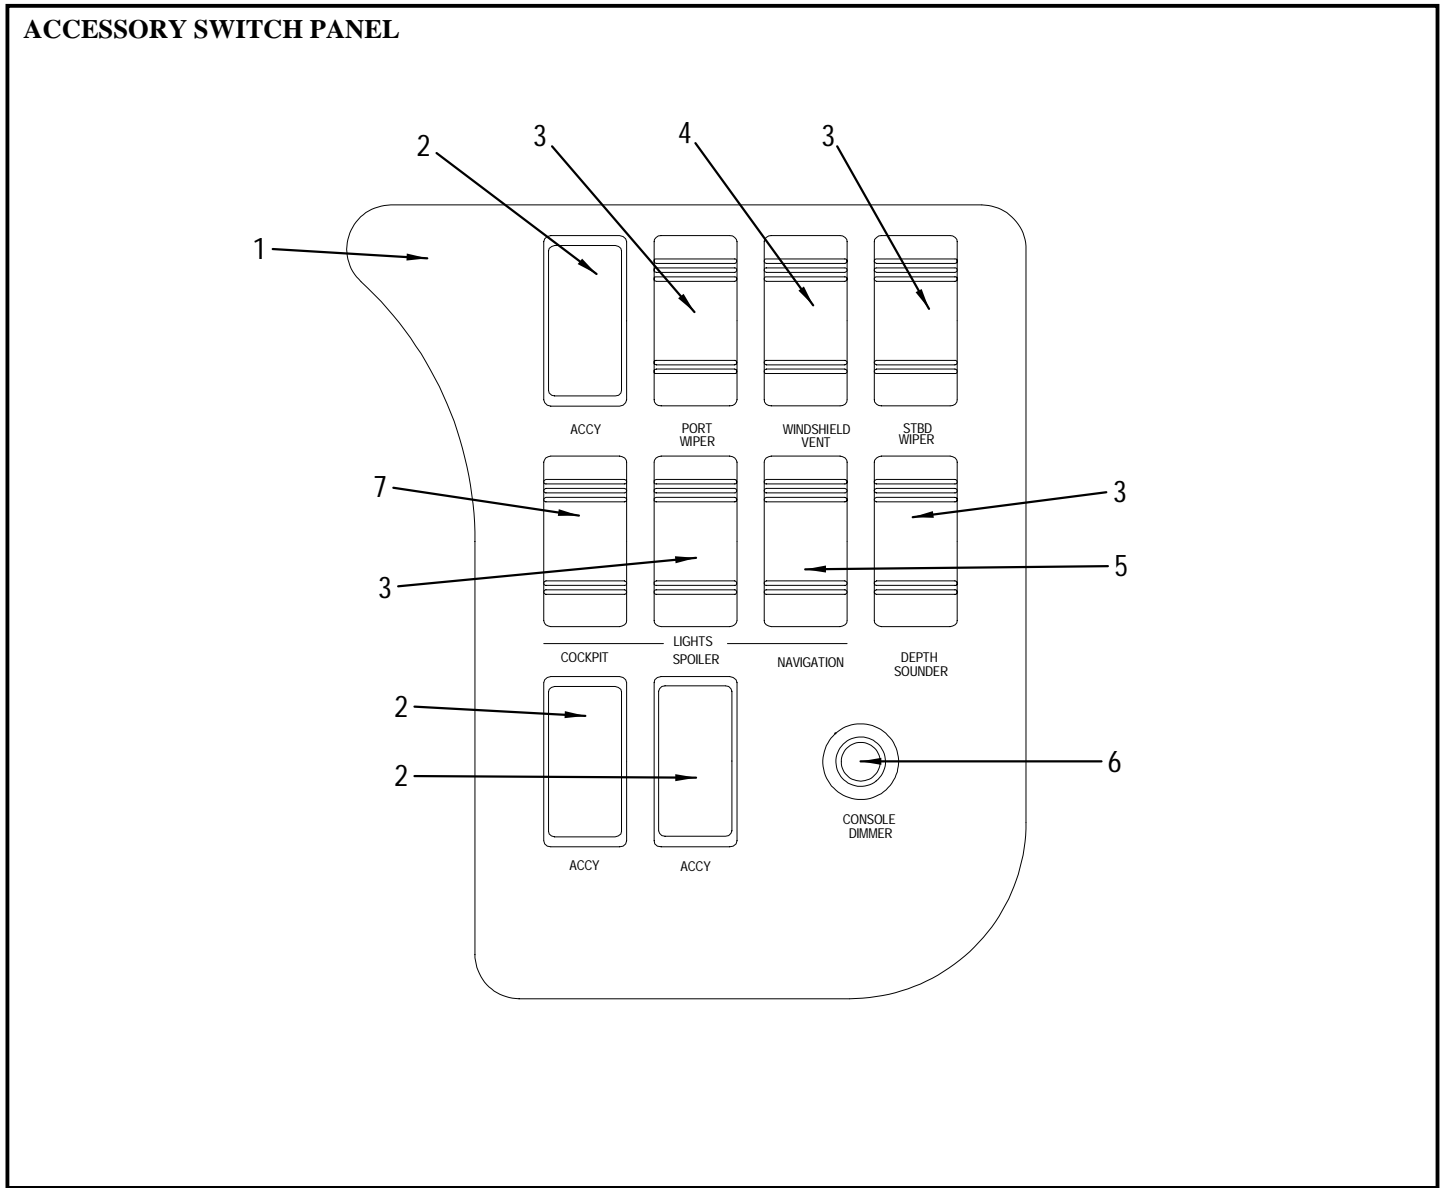

ACCESSORY SWITCH PANEL

- 1 950493 PANEL, 290SDA-97 ACCY SW
- 985838 PANEL, BLANK:290SDA-98 ASSY SW
- 2 720151 PLUG, ROCKER SW 'V' SERIES BLK
- 3 679324 ACTUATOR, ROCK BLK W/BBLUE LENS ACCY
- 648097 BODY, ROCK SW SPST BLK 12V INCAND
- 4 681486 ACTUATOR, ROCK BLK W/O LENS ACCY
- 773879 BODY, ROCK SW DPDT (MOM) BLK W/O JUMPER
- 5 679324 ACTUATOR, ROCK BLK W/BBLUE LENS ACCY
- 679340 BODY, ROCK SW 'V' OFF-2ON-2ON 12V INC
- 6 522805 KNOB, DIMMER SWITCH BLACK (ALCOSWITCH)
- 168328 SWITCH, DIMMER DASH PANEL
- 7 681486 ACTUATOR, ROCK BLK W/O LENS ACCY
- 648105 BODY, ROCK SW SP ON-ON 12V INCAND