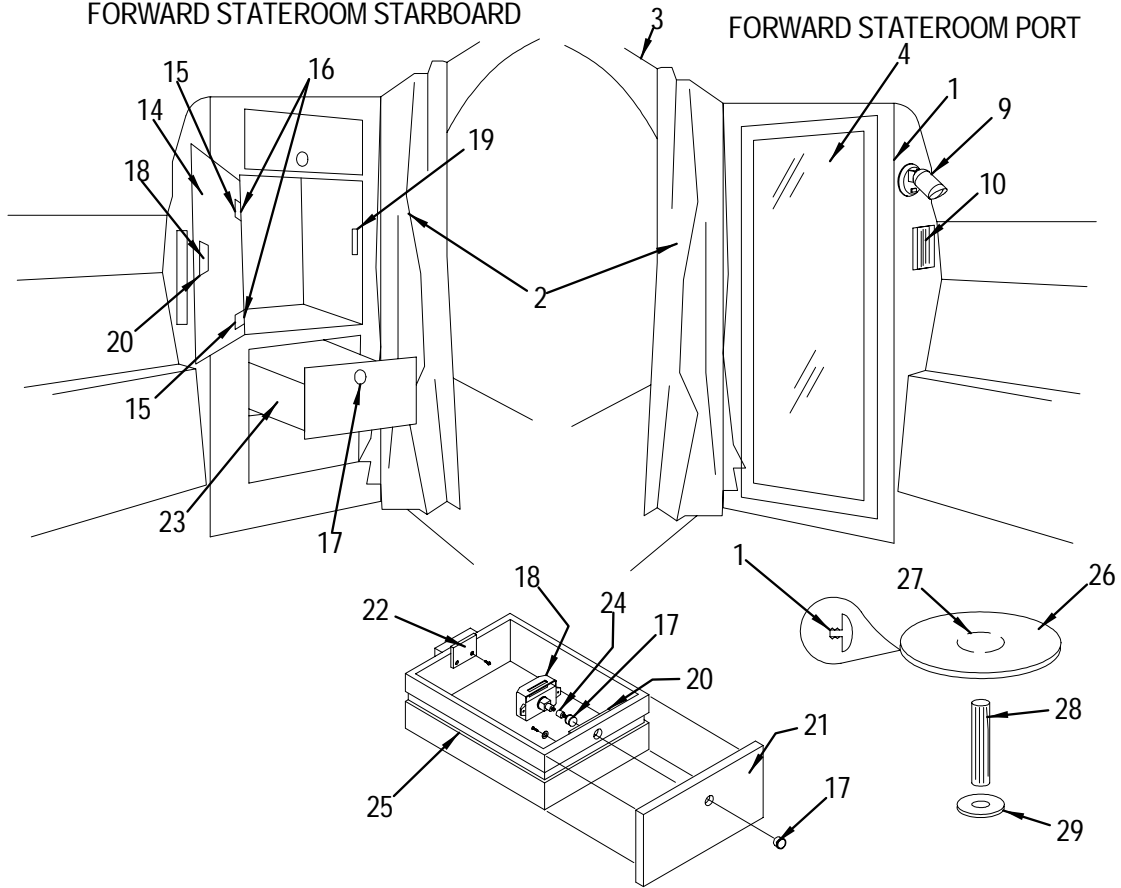

FORWARD STATEROOM (PORT/STARBOARD STORAGES AND TABLE)

FORWARD STATEROOM STARBOARD

FORWARD STATEROOM PORT

**FORWARD STATEROOM (PORT/STARBOARD  
STORAGES AND TABLE)**

1	890459	T-MOLD, VINYL INSERT 5/8" POL BRASS (FLEX)
2	1145259	CURTAIN, 290SDA-99 PKG/C/D-HERITAGE PRIV (ABOVE # INTERIOR PKG. A, C, D)
	1145226	CURTAIN, 290SDA-99 PKGB-FIRENZA GRN PRIV (ABOVE # INTERIOR PKG. B)
3	132183	TRACK, ALUM CURT TRK 0.275"X 0.688" TAB TYPE
4	1250208	290SDA 99, DOOR, FWD STRM HGLKR PORT HIN#
	1184886	MIRROR, 1/8"X 16"S/E X 19"S/E
5	173922	HINGE, CONCEALED INT BLUM
6	173948	HINGE, CONCEALED MT PLATE ONLY BLUM
7	390849	CATCH, GRABBER LATCH W/10LB HOLD BLK PLAS
8	148015	HOOK, CLOTHES HOOK SURFACE MT 5"
9	981316	SPOTLIGHT, SWIVEL TASK BEIGE W/GLD ACCNT HLGN
	858886	BULB, REPL FOR #0830307
10	965707	MONITOR, CO DETECTOR WHT
11	258376	RECEPTACLE, DUPLEX WHT 15A
	258384	COVER PLATE, SGL DUPLEX RECEPT WHT
	627737	BOX, RECEPTACLE/SWITCH PVC 1-GANG DEEP
12	1250232	290SDA 99, DOOR, FWD STRM STBD UPR STRG HIN#
13	776161	HINGE, PLEX DOOR W/CHR BUTTON & CATCH OFFSET
14	1250224	290SDA 99, DOOR, FWD STRM STBD LWR STRG HIN#
15	839399	HINGE, SELF CLOSING BLUM SCREW-ON
16	525667	HINGE, CONCEALED FULL OVERLAY MT PLATE ONLY
17	761429	PULL, PUSH-BUTTON PLAS BRASS 3/4" W/ROSETTE (HULL # 1202-1499)
	945238	PULL, PUSH-BUTTON POL SOLID BRASS (HULL # 1500-UP)
	945246	PULL, ROSETTE POL SOLID BRASS 19MM (HULL # 1500-UP)
18	772418	CATCH, RIM-LOCK WHT
19	761445	CATCH, RIM-LOCK STRIKE PLATE
20	775825	SHIM, HDPE PUSH/PULL LATCH CAB DOOR HANDLE 95
21	1250299	290SDA 99, DRAWER FACE, FWD STRM STBD HIN#
22	836007	BRACKET, ALUM 1.5"X 1.5"X 3" 3/16"HOLES
23	280065	DRAWER, PLAS 8"X 10"X 5.5"
24	762849	LATCH, 6MM X 1" SHAFT EXTENSION
25	119248	DRAWER SLIDE, PLAS 11"
26	1250406	290SDA 99, TABLE, FWD STRM HIN#
27	671933	BASE, LEG/POST SURFACE MT ALUM (ZWAARDVIS)
28	689232	POST, TABLE LEG 30.75" ALUM RIB 60MM DBL TPR
29	671925	BASE, LEG/POST FLUSH MT ALUM (ZWAARDVIS)
30	898346	TV/VCR, 9" MAGNAVOX COLOR (ABOVE # TV/VCR COMBO - 120V/60 & INT'L)
31	133694	INLET, PHONE/TV CABLE COMBO WHT (ABOVE # TV/VCR COMBO - 120V/60 & INT'L)
32	777722	PANEL, TV ANTENNA W/GAIN CNTRL BLK FOIL 95 (ABOVE # TV/VCR COMBO - 120V/60 & INT'L)
33	183517	SWITCH, SELECTOR SWITCH A/B (ABOVE # TV/VCR COMBO - 120V/60 & INT'L)
34	660126	A/C COMP, ECU CONTROL UNIT (ABOVE # AIR COND/HEATING-120V/60/220V/50 OPTION)
	948638	A/C COMP, CORD PLUG IN SMXII - 30' (ABOVE # AIR COND/HEATING-120V/60/220V/50 OPTION)
	995613	A/C COMP, PLENUM 290SDA SPECIAL (ABOVE # AIR COND/HEATING-120V/60/220V/50 OPTION)
	1055821	A/C COMP, FACE PLATE FOR CONTROL BLK (ABOVE # AIR COND/HEATING-120V/60/220V/50 OPTION)