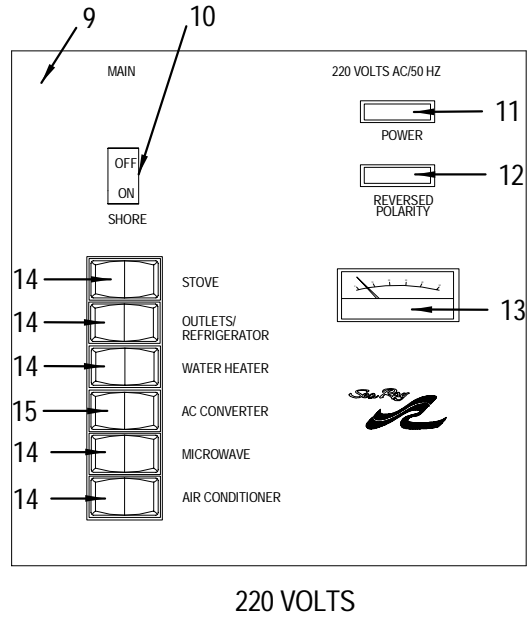

MAIN AC DISTRIBUTION PANELS (120V/220V)

MAIN AC DISTRIBUTION PANELS (120V/220V)

- 1 981043 PANEL, 290SDA-97 AC MAIN DIST
- 985531 PANEL, BLANK:290SDA-97 MDP 120V AC
- 2 648873 BRKR/ROCK, 2-POLE AC/DC VERT 30A WHT
- 3 572529 LIGHT, POLARITY GRN 125V
- 4 557611 LIGHT, POLARITY RED 125V
- 5 767608 GAUGE, VOLTMETER AC 0-150 ANALOG WINDOW MT SM
- 6 331991 BRKR/ROCK, SGL-POLE AC/DC HORZ 20A WHT
- 7 332031 BRKR/ROCK, SGL-POLE AC/DC HORZ 15A WHT
- 8 332593 BRKR/ROCK, SGL-POLE AC/DC HORZ 10A WHT

MAIN AC DISTRIBUTION PANEL 220V

- 9 981068 PANEL, 290SDA-97 AC MAIN DIST 220/50
- 1192772 PANEL, BLANK:290SDA-98 MDP 220V/AC
- 10 440354 BRKR/ROCK, 2-POLE AC/DC VERT 20A WHT
- 11 557603 LIGHT, POLARITY GRN 220V
- 12 557629 LIGHT, POLARITY RED 220V
- 13 796334 GAUGE, VOLTMETER AC 0-300 ANALOG WINDOW MOUNT
- 14 332593 BRKR/ROCK, SGL-POLE AC/DC HORZ 10A WHT
- 15 353326 BRKR/ROCK, SGL-POLE AC/DC HORZ 5A WHT

NOT SHOWN

- 432872 PLUG, BRKR/ROCK