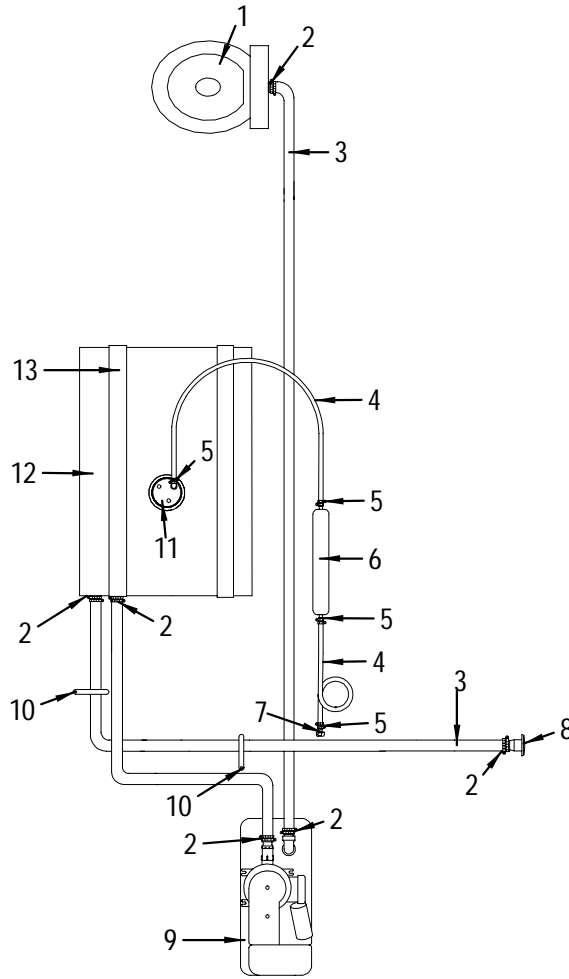

SEWAGE SYSTEM

SEWAGE SYSTEM

- 1 968511 HEAD, VACU-FLUSH SIDE DISCHARGE BONE
- 2 256693 CLAMP, HOSE #24 1"-2" SS .505
- 3 846899 HOSE, SANI 1.5" PREMIUM RBR BLK
- 4 124719 HOSE, SANI/CHEMICAL TDX 5/8"
- 5 256677 CLAMP, HOSE #12 1/2"-1.25" SS .505
- 6 134759 FILTER, HEAD TREATMENT SYSTEM
- 7 126888 VENT, FUEL/WATER TANK 5/8"X 3"
- 8 1109347 DECK PLATE, WASTE SS BLK CLR-CODE
- 522581 DECK PLATE, CAP W/CHAIN
- 522599 KEY, DECK PLATE CAP
- 9 844274 VACUUM GEN, HEAD SYS PUMP/ACCUM 12V
- 10 123604 CLAMP, LOOM VINYL DIP 2.5"
- 11 664813 SENDING UNIT, HOLD TANK CAP W/PROBE (3-POS)
- 12 582783 TANK, HOLDING 28 GAL
- 13 952705 BRACKET, ALUM 2"X 1/8"X 60.5" 3/8"HOLES
- 130690 TAPE, FOAM CLSD-CELL NEOPRENE 1/4"TH X 2"W

NOT SHOWN

- 938431 LABEL, 1/2"X 1.5" DISCHARGE
- 836106 BRACKET, PVC 1.5"X 1.5"X 8" 1/4"HOLES