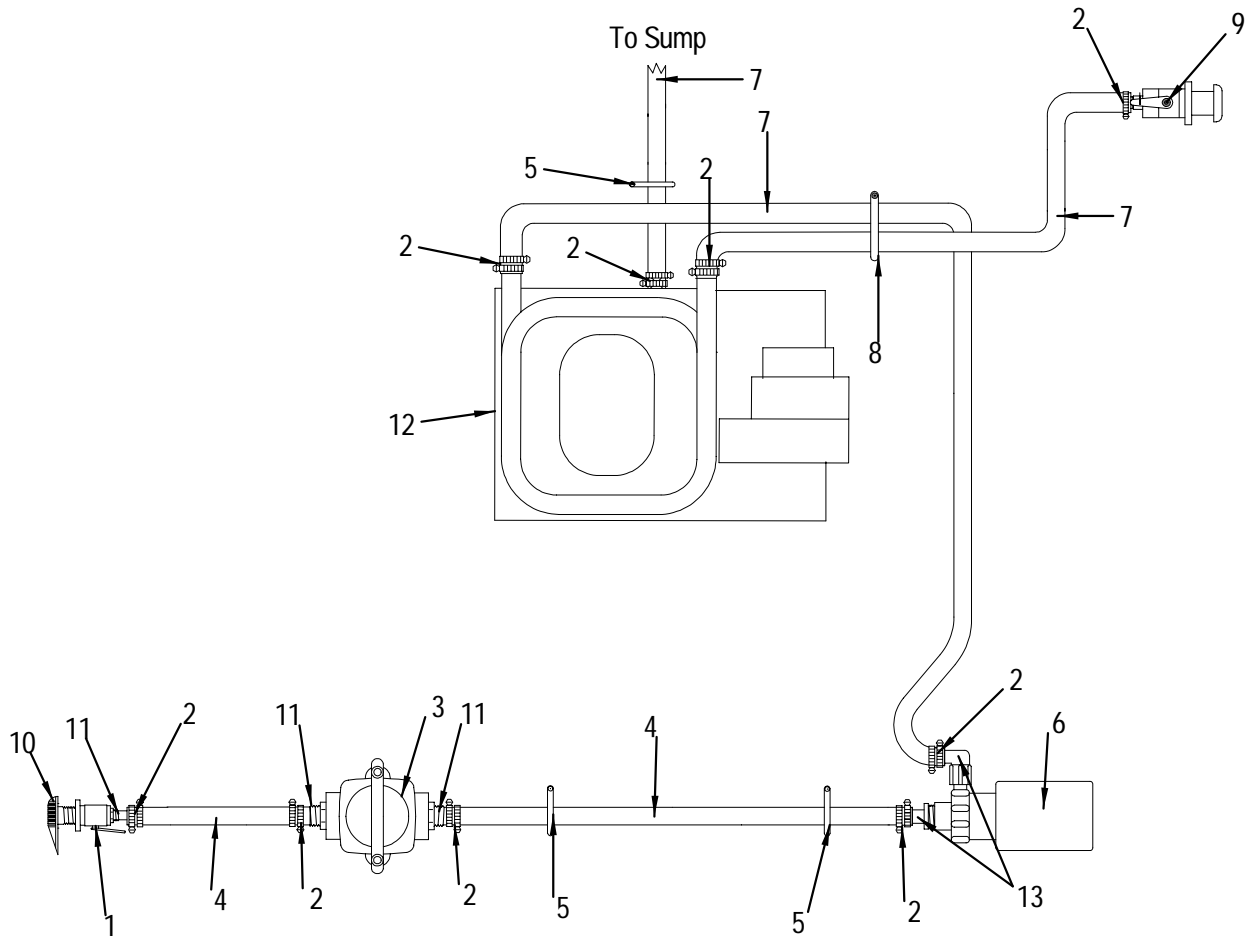

23 140061 PLUG, DRAIN PLUG SNAPTITE 1/2"

**NOT SHOWN**

- 937540 LABEL, 1/2" X 1.5" SHOWER DRAIN
- 938431 LABEL, 1/2" X 1.5" DISCHARGE

**AIR CONDITIONING / HEATING WATER SYSTEM**

**AIR CONDITIONING / HEATING WATER SYSTEM**