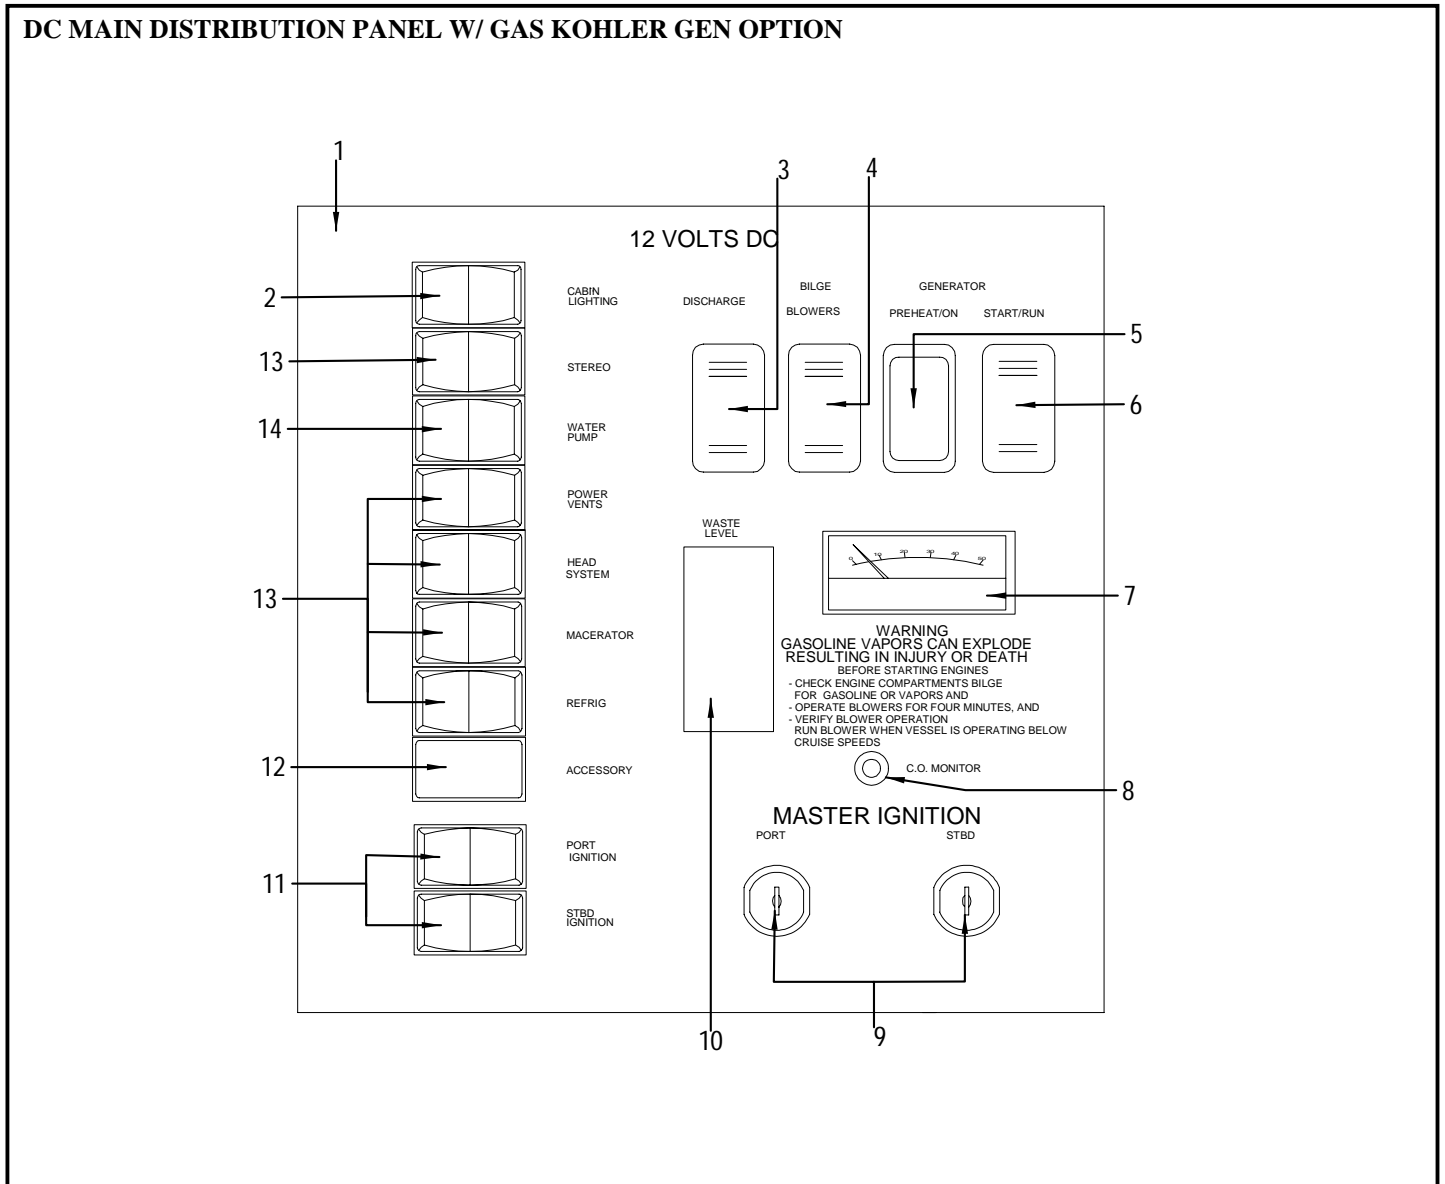

DC MAIN DISTRIBUTION PANEL W/ GAS KOHLER GEN OPTION

- 1 975789 PANEL, 290SDA-97 DC DIST GAS W/KOHLER GEN
- 985598 PANEL, BLANK:290SDA-97 DC DIST GAS W/GEN
- 2 355081 BRKR/ROCK, SGL-POLE AC/DC HORZ 25A RED
- 3 648097 BODY, ROCK SW SPST BLK 12V INCAND
- 679324 ACTUATOR, ROCK BLK W/BLUE LENS ACCY
- 4 681510 BODY, ROCK SW DPST 12V W/INC LAMP
- 679324 ACTUATOR, ROCK BLK W/BLUE LENS ACCY
- 5 720151 PLUG, ROCKER SW 'V' SERIES BLK
- 6 681494 BODY, ROCK SW DPDT MOM 12V W/INDEP INC LAMP
- 679324 ACTUATOR, ROCK BLK W/BLUE LENS ACCY
- 7 767616 GAUGE, VOLTMETER DC 8-16 ANALOG WINDOW MT SM
- 8 432955 BRKR, P/BTN-MANUAL RESET 1A ETA
- 9 719880 SWITCH, IGN 2-POS ON-OFF
- (NOTE - STBD IS BLANK FOR SNGL ENGINE BOAT)
- 10 893800 PANEL, WASTE LEVEL INDICATOR 12V
- 11 807016 BRKR/ROCK, SGL-POLE AC/DC HORZ 10A RED W/GUAR
- (NOTE - STBD IS BLANK FOR SNGL ENGINE BOAT)
- 12 432872 PLUG, BRKR/ROCK
- 13 352062 BRKR/ROCK, SGL-POLE AC/DC HORZ 15A RED
- 14 352013 BRKR/ROCK, SGL-POLE AC/DC HORZ 10A RED