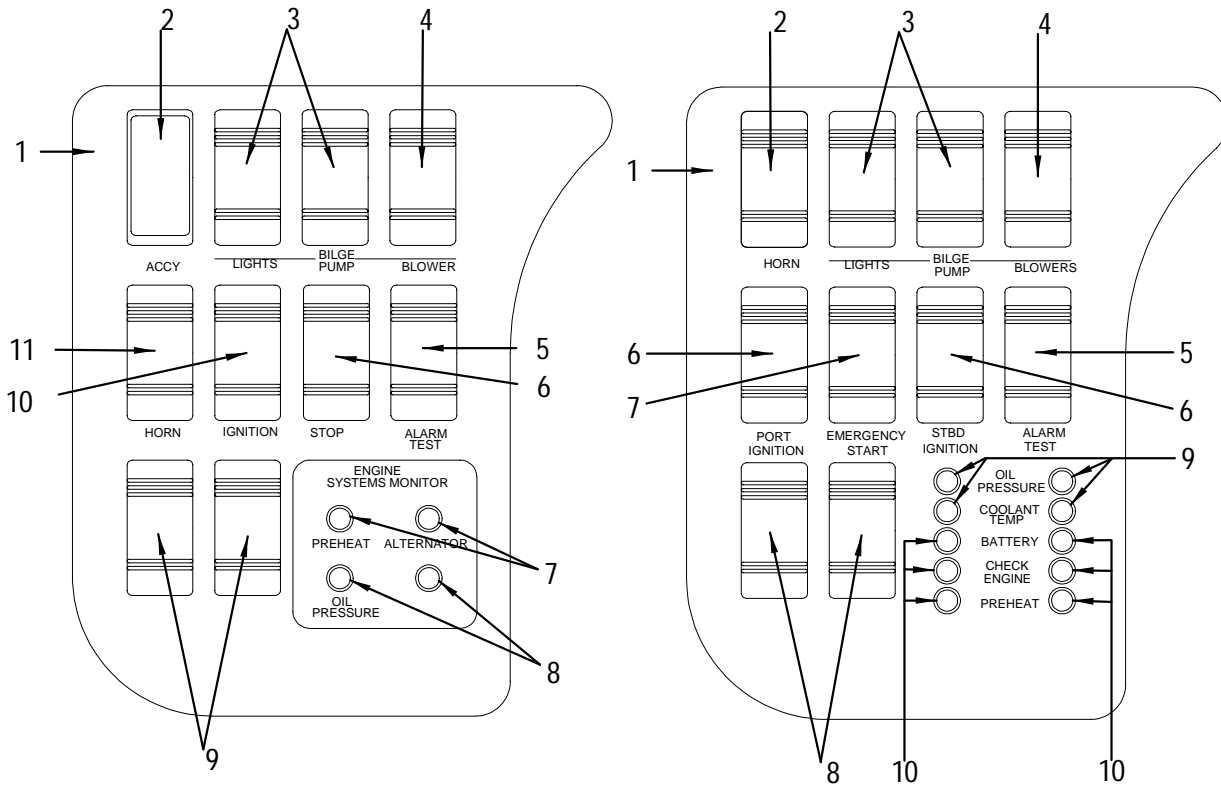

IGNITION SWITCH PANELS WITH DIESEL ENGINE OPTION

SINGLE ENGINE

TWIN ENGINE

IGNITION SWITCH PANELS WITH DIESEL ENGINE OPTION

- 1 950477 PANEL, 290SDA-97 IGN SW DSL OPT
- 985697 PANEL, BLANK:290SDA-97 IGN SW DSL OPT
- 2 720151 PLUG, ROCKER SW 'V' SERIES BLK
- 3 679324 ACTUATOR, ROCK BLK W/BLUE LENS ACCY
- 648097 BODY, ROCK SW SPST BLK 12V INCAND
- 4 679324 ACTUATOR, ROCK BLK W/BLUE LENS ACCY
- 681510 BODY, ROCK SW DPST 12V W/INC LAMP
- 5 681486 ACTUATOR, ROCK BLK W/O LENS ACCY
- 679332 BODY, ROCK SW SPST MOM
- 773879 BODY, ROCK SW DPDT (MOM) BLK W/O JUMPER
  (ABOVE # DIESEL OPTION)
- 6 681486 ACTUATOR, ROCK BLK W/O LENS ACCY
- 670521 BODY, ROCK SW 2 CKT PROG
  (ABOVE # DIESEL OPTION)
- 679332 BODY, ROCK SW SPST MOM
- 7 662478 LIGHT, INDICATOR AMBER 15V
- 8 179861 LIGHT, INDICATOR RED 15V
- 709501 ACTUATOR, ROCK VERT BLK W/O LENS TRIM TABS
- 709493 BODY, ROCK SW DPDT (MOM) CEN-OFF W/O LAMP
- 9 179861 LIGHT, INDICATOR RED 15V
- 709501 ACTUATOR, ROCK VERT BLK W/O LENS TRIM TABS
- 709493 BODY, ROCK SW DPDT (MOM) CEN-OFF W/O LAMP
- 10 662478 LIGHT, INDICATOR AMBER 15V
- 681486 ACTUATOR, ROCK BLK W/O LENS ACCY

- 10 670521 BODY, ROCK SW 2 CKT PROG
- 670539 BODY, ROCK SW DPST MOM
  (ABOVE # DIESEL OPTION)
- 11 759084 ACTUATOR, ROCK VERT BLK W/RED HORN SYMBOL
- 679332 BODY, ROCK SW SPST MOM
- 12 1015353 PANEL, 290SDA-98 IGN SW TWIN 4.2 DTRONIC
- 985705 PANEL, BLANK:290SDA-97 IGN SW TWIN DSL OPT
- 13 759084 ACTUATOR, ROCK VERT BLK W/RED HORN SYMBOL
- 679332 BODY, ROCK SW SPST MOM