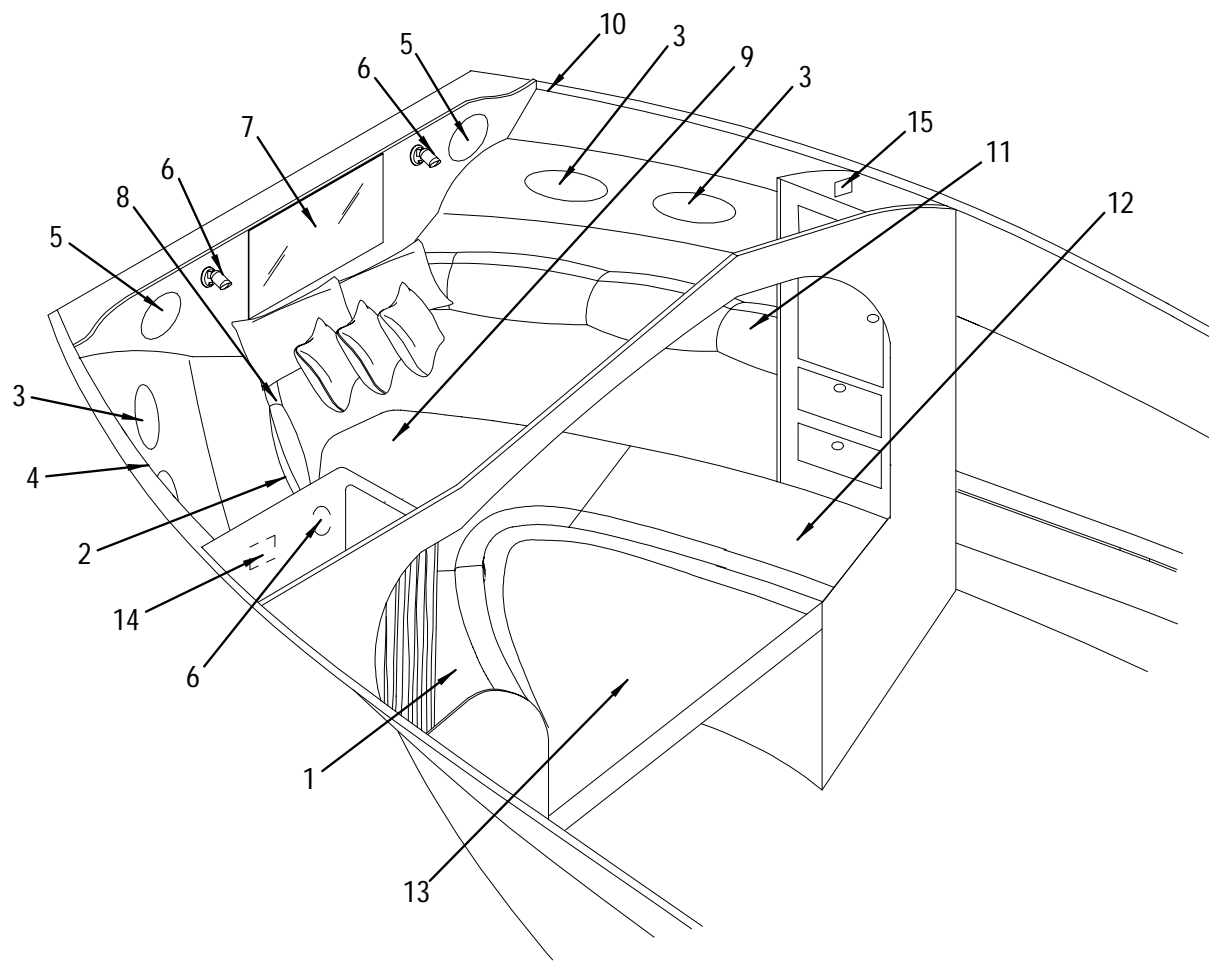

FORWARD STATEROOM UPHOLSTERY