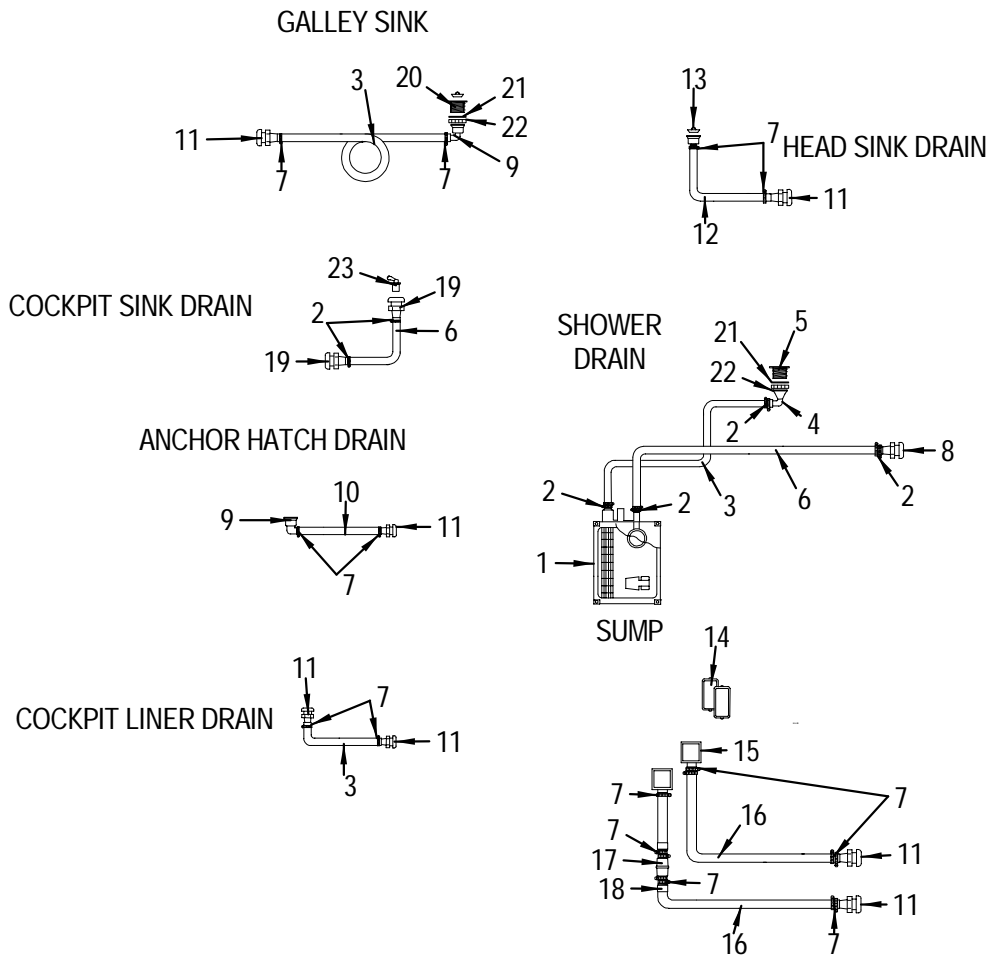

DRAINAGE SYSTEM

DRAINAGE SYSTEM

- 1 939892 SHOWER, SUMP ASSY 12V W/800 PUMP/CHCK VLV
- 2 256677 CLAMP, HOSE #12 1/2"-1.25" SS .505
- 3 466664 HOSE, CORR VAC 1" RH
- 4 196717 ELBOW, PVC 1.5" FLANGE X 3/4" MPT X 90 DEG
- 5 196782 DRAIN ASSY, SHOWER 1.5"
- 6 123877 HOSE, CORR SAN/WATER-FILL 3/4"
- 7 256685 CLAMP, HOSE #16 3/4"-1.5" SS .505
- 8 182964 THRU-HULL, PLAS 3/4" WHT
- 9 266130 DRAIN, LINER W/90 DEG ELBOW 1" PLASTIC
- 10 123901 HOSE, CORR BILGE 1 1/8" BLK
- 11 124578 THRU-HULL, PLAS 1 1/8" WHT
- 12 123927 HOSE, CORR BILGE 1.25" BLK
- 13 146175 DRAIN ASSY, 1.25" DRAIN W/PLUG PLASTIC
- 1256593 DRAIN ASSY, STOPPER 1.25" CHR/PLT
- 14 678086 SWITCH, FLOAT SUREBAIL
- 836114 BRACKET, PVC 1.5" X 1.5" X 6" 3/16" HOLES
- 15 273003 PUMP, BILGE 1000GPH
- 839357 BRACKET, BILGE PUMP HI-WATER
- 16 675132 HOSE, CORR SAN/WATER-FILL 1 1/8" RH
- 17 294488 VALVE, CHECK PLAS W/O SPRING 1" FPT
- 18 196683 ADAPTER, PVC 1" MPT X 1" BARB
- 19 124487 THRU-HULL, PLAS 5/8" WHT
- 20 175687 DRAIN, SINK STRAINER 2.5" SS
- 21 344721 DRAIN ASSY, GASKET SHOWER SLIP NUT 1.5"
- 22 344762 DRAIN ASSY, SHOWER SLIP NUT 1.5"

23 140061 PLUG, DRAIN PLUG SNAPTITE 1/2"

NOT SHOWN

- 937540 LABEL, 1/2" X 1.5" SHOWER DRAIN
- 938431 LABEL, 1/2" X 1.5" DISCHARGE