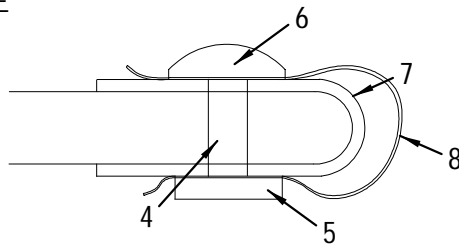

**COCKPIT SNAP-IN CARPET LINER OPTION**

CARPET LINER  
WITHOUT TABLE

CARPET LINER WITH  
TABLE

**COCKPIT SNAP-IN CARPET LINER OPTION**

- 1 1250604 290SDA 99, CARPET SNP-N LNR W/O TBL CMPT HN#  
(ABOVE # W/O TABLE OPTION)
- 1250612 290SDA 99, CARPET SNP-IN LIN W/TBL CMPT HIN#  
(ABOVE # WITH TABLE OPTION)
- 2 1250596 290SDA 99, CARPET, SNAP-IN LINER FWD HIN#
- 3 1250570 290SDA 99, CARPET SNAP-IN LIN AFT W/O TBL HN#  
(ABOVE # W/O TABLE OPTION)
- 1250588 290SDA 99, CARPET, SNAP-IN LIN AFT W/ TBL HN#  
(ABOVE # WITH TABLE OPTION)
- 4 154369 SNAP STUD, W/#8 X 3/8" PH SS
- 5 154393 SNAP SOCKET, MED ACTION
- 6 154401 SNAP BUTTON, W/1/4" BARREL
- 1224088 CARPET, EXT 28 OZ DUNE MARBLE #903 RL
- 7 800326 BINDING, CANVAS 1" LINEN STRAIGHT SUNBRELLA
- 8 194225 SNAP REINFORCEMENT, PLAS BACKER