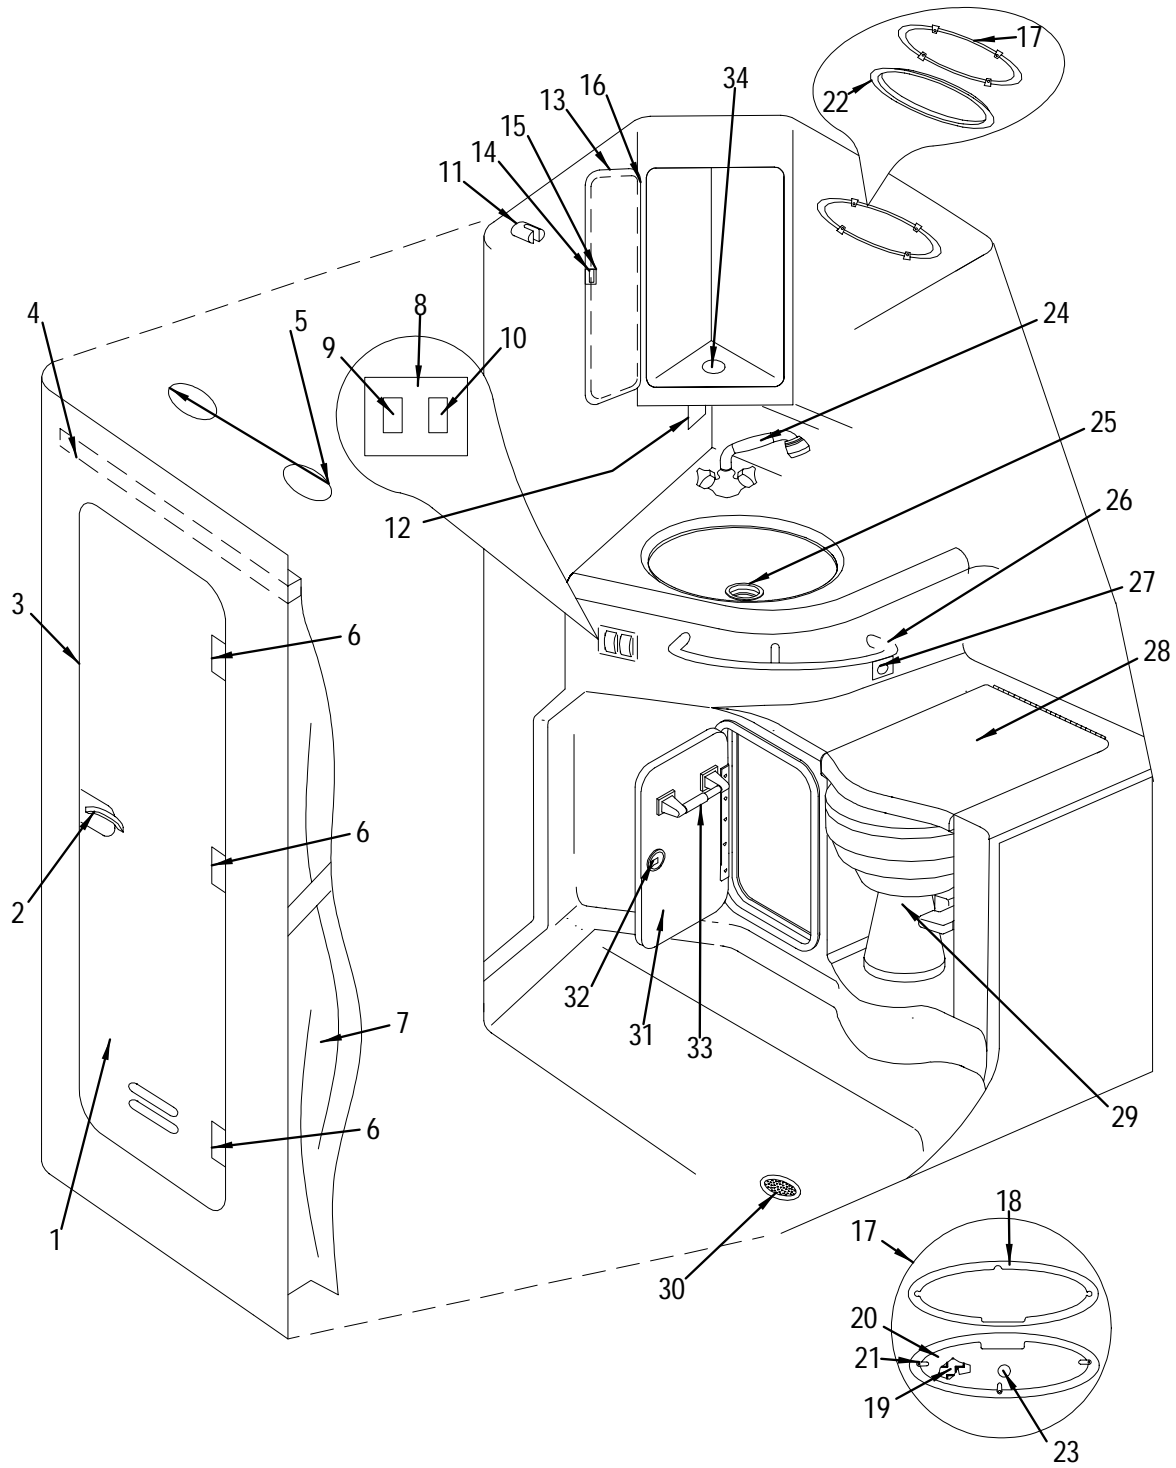

STARBOARD HEAD

STARBOARD HEAD

1	1250240	290SDA 99, DOOR, HEAD HIN#
2	908616	LATCH, OFFSHR FLUSH RH-OUT PRVKNB ANW
3	908632	FRAME, ALUM 18 3/8"X 62 7/8"ANTWHT HEAD/NOTCH
4	132183	TRACK, ALUM CURT TRK 0.275"X 0.688" TAB TYPE
5	784975	LIGHT, RECESSED W/CLEAR LENS BRS 10W HALOGEN
	833269	BULB, REPL FOR #0784975/0830307 12V/10W HALOG
6	132324	HINGE, BUTT CHROME/ZINC 2"
7	980896	CURTAIN, SHOWER ECRU 67.5"X 27"
8	992263	PANEL, 290AJ-00/310DA-98 HEAD LIGHTS/VENT SW
9	785949	ACTUATOR, ROCK WHT W/O LENS-LIGHTS
	785931	BODY, ROCK SW SPST WHT
10	785956	ACTUATOR, ROCK WHT W/O LENS-FAN
	785931	BODY, ROCK SW SPST WHT
11	914911	SHOWER, WALL MNT ONLY
12	180091	COVER PLATE, WATERPROOF RECEPTACLE GFI
	627737	BOX, RECEPTACLE/SWITCH PVC 1-GANG DEEP
	258368	RECEPTACLE, GFI DUPLEX WHT 15A
13	1250349	290SDA 99, MIRROR ASSY, STBD HEAD CMPLT HIN#
	981191	MIRROR, 1/8"X 8 15/16"X 21 1/16"1.25"RADP/E
14	891481	LATCH, TOUCH WHT
15	775825	SHIM, HDPE PUSH/PULL LATCH CAB DOOR HANDLE 95
16	198663	HINGE, AL CONT FORM/SGL 2"X 7/2" BLK
17	1212075	PORTLIGHT, OPENING ALL SS 1/4" FROSTED MOD
18	959262	PORTLIGHT, FRAME ONLY SS (BOMAR)
19	959288	PORTLIGHT, SCREEN & GASKET (BOMAR)
20	834317	PORTLIGHT, DEAD LIGHT ONLY
21	1107044	PORTLIGHT, HANDLES QUICKDOGS (BOMAR)
22	1057991	TRIM RING, V/F PORTLIGHT INNER CUSTOM 98
23	866434	KNOB, PORTLIGHT KNOB ONLY (BOMAR)
24	914903	FAUCET/SHOWER, WHT/MIX W/ON/OFF BRS TAIL
25	146175	DRAIN ASSY, 1.25" DRAIN W/PLUG PLASTIC
	1256593	DRAIN ASSY, STOPPER 1.25" CHR/PLT
	593921	REDUCER, GENOVA 5/8"OD X 3/8"OD
	1215243	ADAPTER, SEATECH 5/8"X 15MM
	1215235	CLIP, SEATECH COLLET 15MM
26	964056	RAIL, GRAB 290SDA-97 HEAD
27	126862	VENT, LOUVERED DRAIN/HORN CVR 2.5" SS
28	870873	COVER, RTM TOILET LID CMPLT ANW 96
29	968511	HEAD, VACU-FLUSH SIDE DISCHARGE BONE
30	196782	DRAIN ASSY, SHOWER 1.5"
	344721	DRAIN ASSY, GASKET SHOWER SLIP NUT 1.5"
	344762	DRAIN ASSY, SHOWER SLIP NUT 1.5"
31	972869	DOOR, STRG W/11.5"X 14 7/8" ANW FRAME
32	777268	LATCH, FLUSH MOUNT PULL WHT 2MM-7MM
33	1155241	HOLDER, TOILET PAPER WALL MNT WHT ROLLER
34	126862	VENT, LOUVERED DRAIN/HORN CVR 2.5" SS (ABOVE # AC OPT)

WASHABLE SURFACE

1140375	VINYL, RVIEW LT CAMEO N/W 1/4"FB W/DOW
1140367	VINYL, RVIEW LT CAMEO N/W FLAT
1142199	WELT, RVIEW LT CAMEO 8/32"
1212117	WELT, RVIEW LT CAMEO 8/32" GLUED