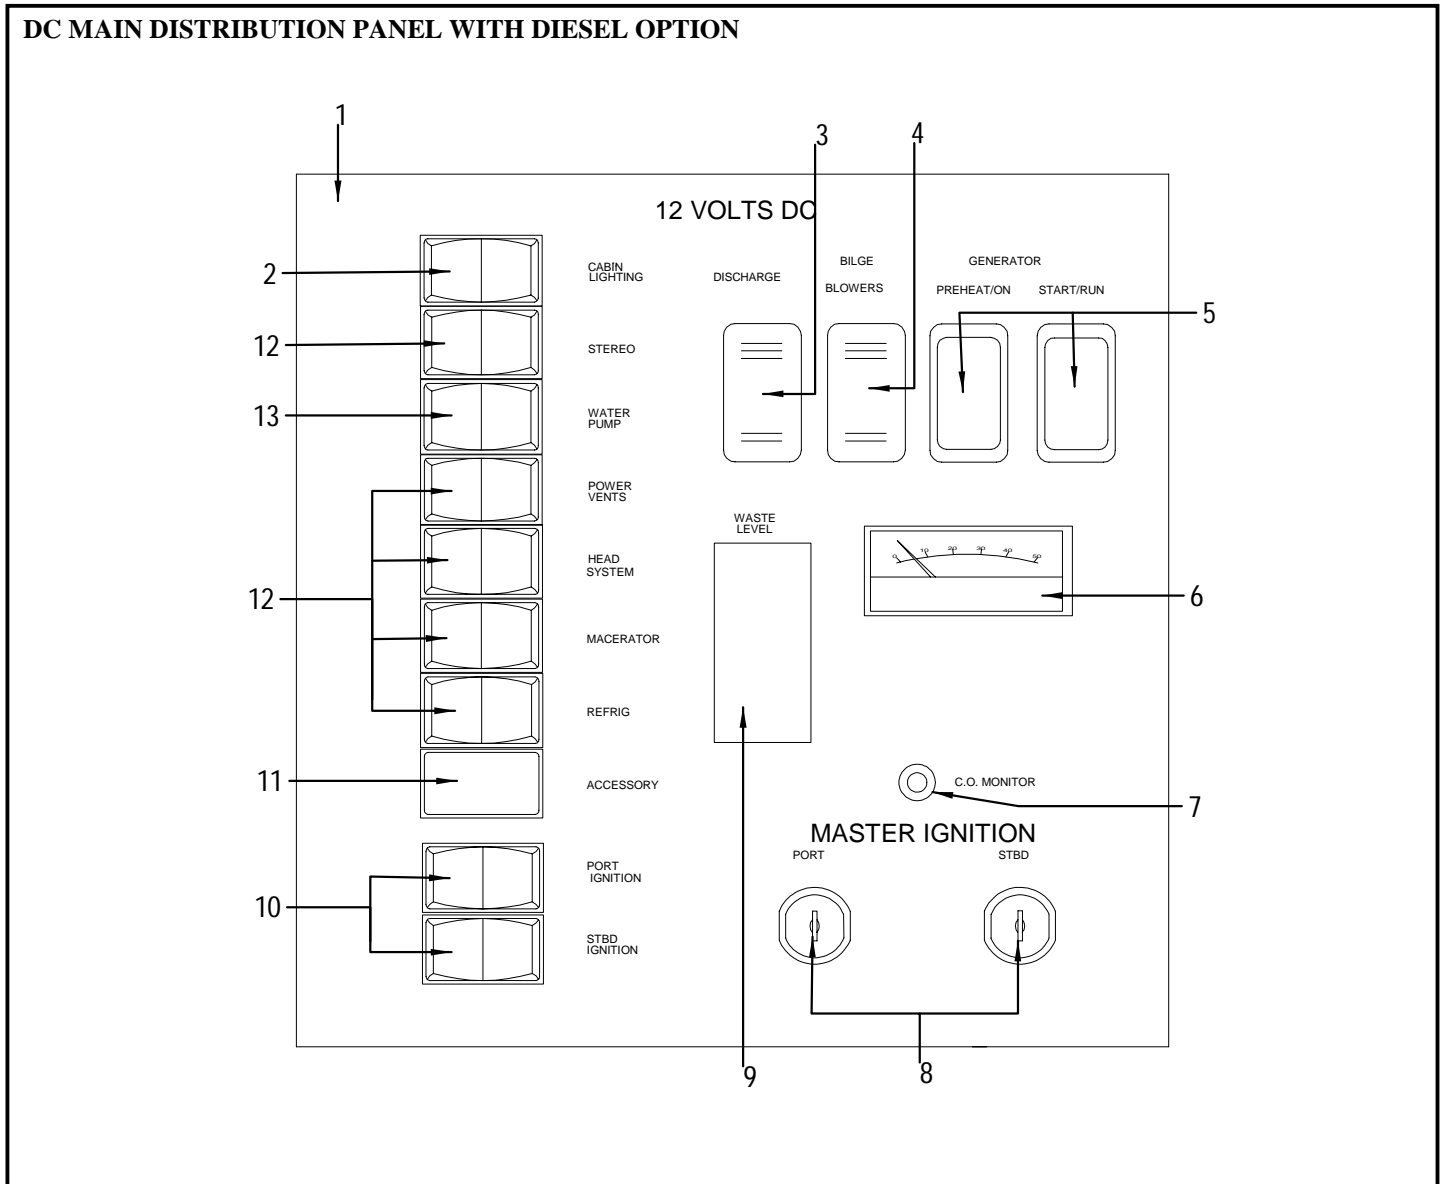

DC MAIN DISTRIBUTION PANEL WITH DIESEL OPTION

- 1 952077 PANEL, 290SDA-97 DC DIST W/DSL OPT
- 985572 PANEL, BLANK:290SDA-97 DC DIST W/DSL OPT
- 2 355081 BRKR/ROCK, SGL-POLE AC/DC HORZ 25A RED
- 3 648097 BODY, ROCK SW SPST BLK 12V INCAND
- 679324 ACTUATOR, ROCK BLK W/BLUE LENS ACCY
- 4 681510 BODY, ROCK SW DPST 12V W/INC LAMP
- 5 720151 PLUG, ROCKER SW 'V' SERIES BLK
- 6 767616 GAUGE, VOLTMETER DC 8-16 ANALOG WINDOW MT SM
- 7 179671 PLUG, HOLE 3/8" BLK
- 8 719880 SWITCH, IGN 2-POS ON-OFF
- 9 893800 PANEL, WASTE LEVEL INDICATOR 12V
- 10 807016 BRKR/ROCK, SGL-POLE AC/DC HORZ 10A RED W/GUAR
- 11 432872 PLUG, BRKR/ROCK
- 12 352062 BRKR/ROCK, SGL-POLE AC/DC HORZ 15A RED
- 13 352013 BRKR/ROCK, SGL-POLE AC/DC HORZ 10A RED