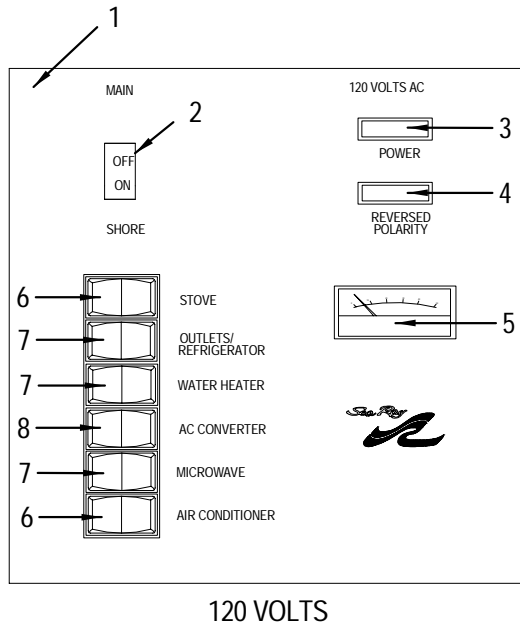

MAIN AC DISTRIBUTION PANELS (120V/220V)

MAIN AC DISTRIBUTION PANELS (120V/220V)

- 1 981043 PANEL, 290SDA-97 AC MAIN DIST
- 985531 PANEL, BLANK:290SDA-97 MDP 120V AC
- 2 648873 BRKR/ROCK, 2-POLE AC/DC VERT 30A WHT
- 3 572529 LIGHT, POLARITY GRN 125V
- 4 557611 LIGHT, POLARITY RED 125V
- 5 767608 GAUGE, VOLTMETER AC 0-150 ANALOG WINDOW MT SM
- 6 331991 BRKR/ROCK, SGL-POLE AC/DC HORZ 20A WHT
- 7 332031 BRKR/ROCK, SGL-POLE AC/DC HORZ 15A WHT
- 8 332593 BRKR/ROCK, SGL-POLE AC/DC HORZ 10A WHT

MAIN AC DISTRIBUTION PANEL 220V

- 9 981068 PANEL, 290SDA-97 AC MAIN DIST 220/50
- 1192772 PANEL, BLANK:290SDA-98 MDP 220V/AC
- 10 440354 BRKR/ROCK, 2-POLE AC/DC VERT 20A WHT
- 11 557603 LIGHT, POLARITY GRN 220V
- 12 557629 LIGHT, POLARITY RED 220V
- 13 796334 GAUGE, VOLTMETER AC 0-300 ANALOG WINDOW MOUNT
- 14 332593 BRKR/ROCK, SGL-POLE AC/DC HORZ 10A WHT
- 15 353326 BRKR/ROCK, SGL-POLE AC/DC HORZ 5A WHT

NOT SHOWN

- 432872 PLUG, BRKR/ROCK