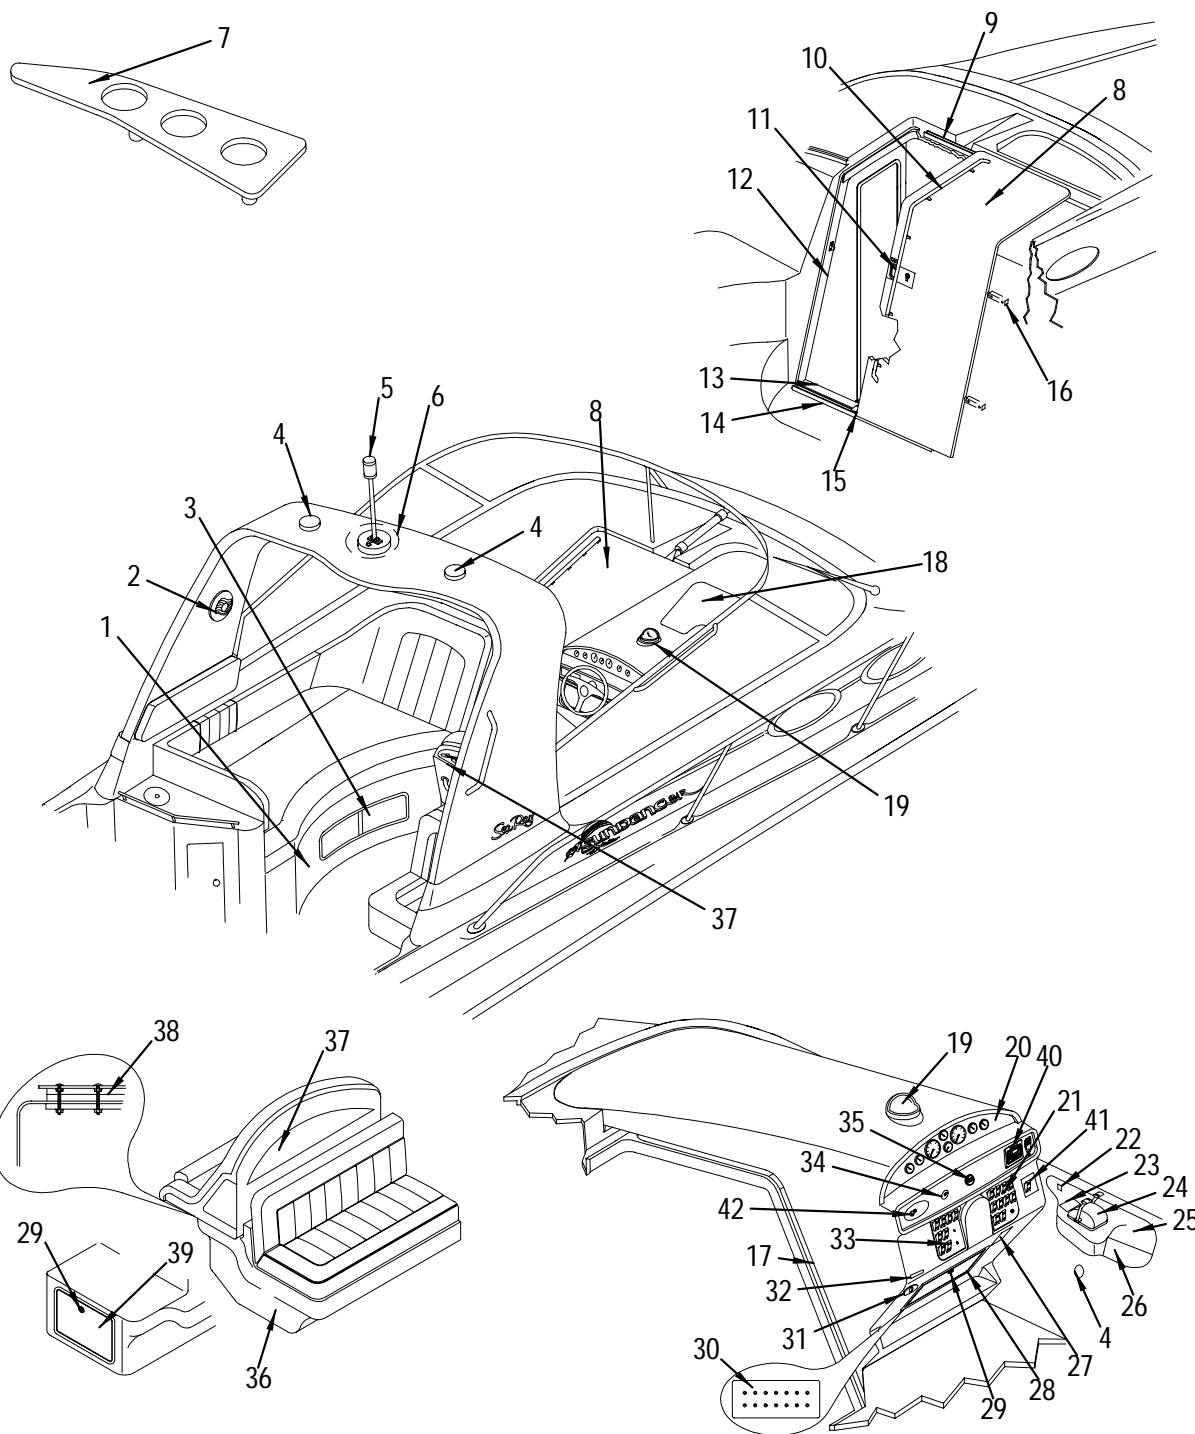

COCKPIT FORWARD