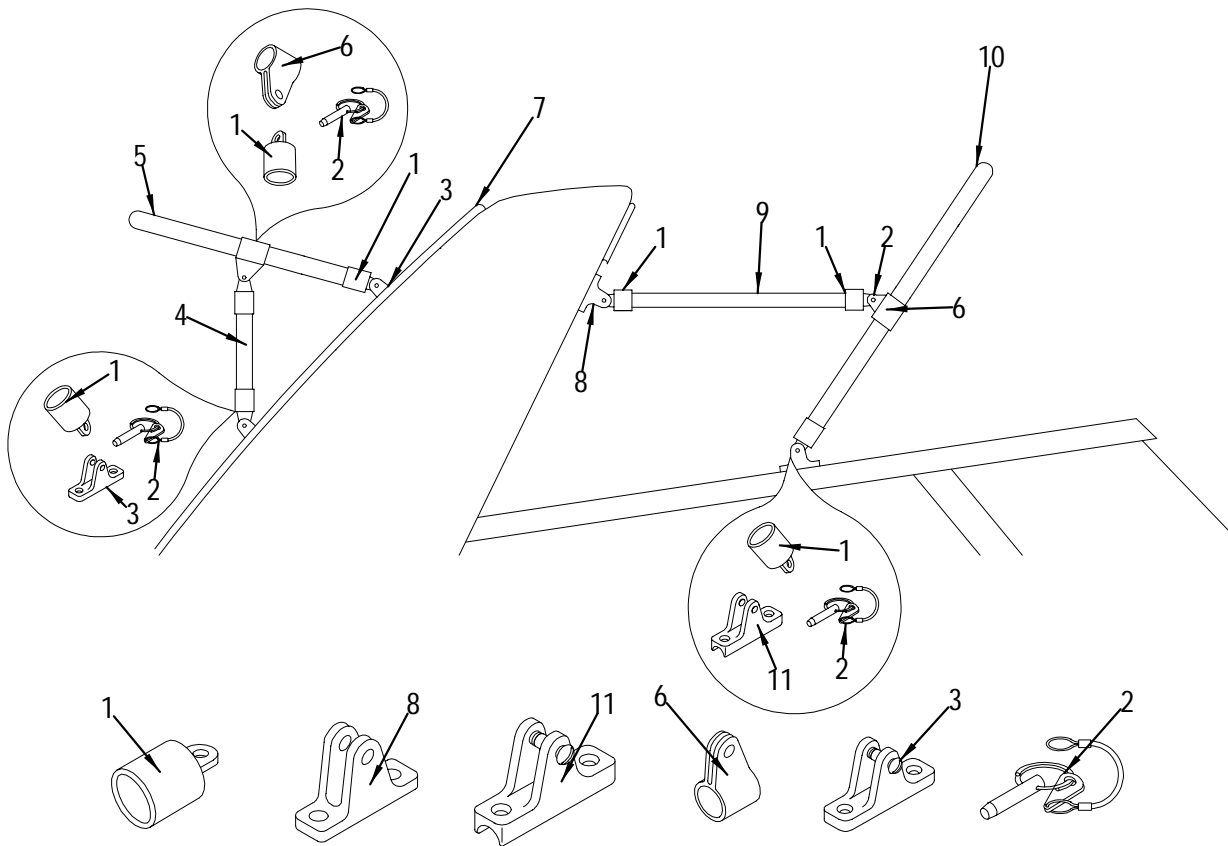

CANVAS HARDWARE (STANDARD)

CANVAS HARDWARE (STANDARD)

- 1 175059 CAP, RAIL END W/EYE 1" SS (CONV TOP)
- 2 720201 PIN, PULL 3/16" W/CABLE
- 464115 LANYARD, 6" W/TAB
- 3 174961 HINGE, DECK W/10DEG ANGLE SS CONV TOP
- 4 984864 CANVAS, 290SDA-97 SUNSHADE REAR STAN
- 5 984815 CANVAS, 290SDA-97 SUNSHADE TOP BOW W/HDWR
- 984831 CANVAS, 290SDA-97 SUNSHADE MAIN BOW N/HDWR
- 984849 CANVAS, 290SDA-97 SUNSHADE MNT PKG
- 6 175042 SLIDE, JAW SLIDE W/BOLT 1" SS (CONV TOP)
- 7 728014 TRACK, VINYL AWNING WHITE "FLEX-A-RAIL" 7.5'
- 8 174995 HINGE, DECK FLAT 1" CONV TOP SS
- 9 982611 CANVAS, 290SDA-97 BIM TOP REAR STANCH
- 10 982587 CANVAS, 290SDA-97 BIM TOP MAIN BOW N/HDWR
- 982579 CANVAS, 290SDA-97 BIM TOP BOWS W/HDWR
- 11 174953 HINGE, DECK CONCAVE 1" SS CONV TOP