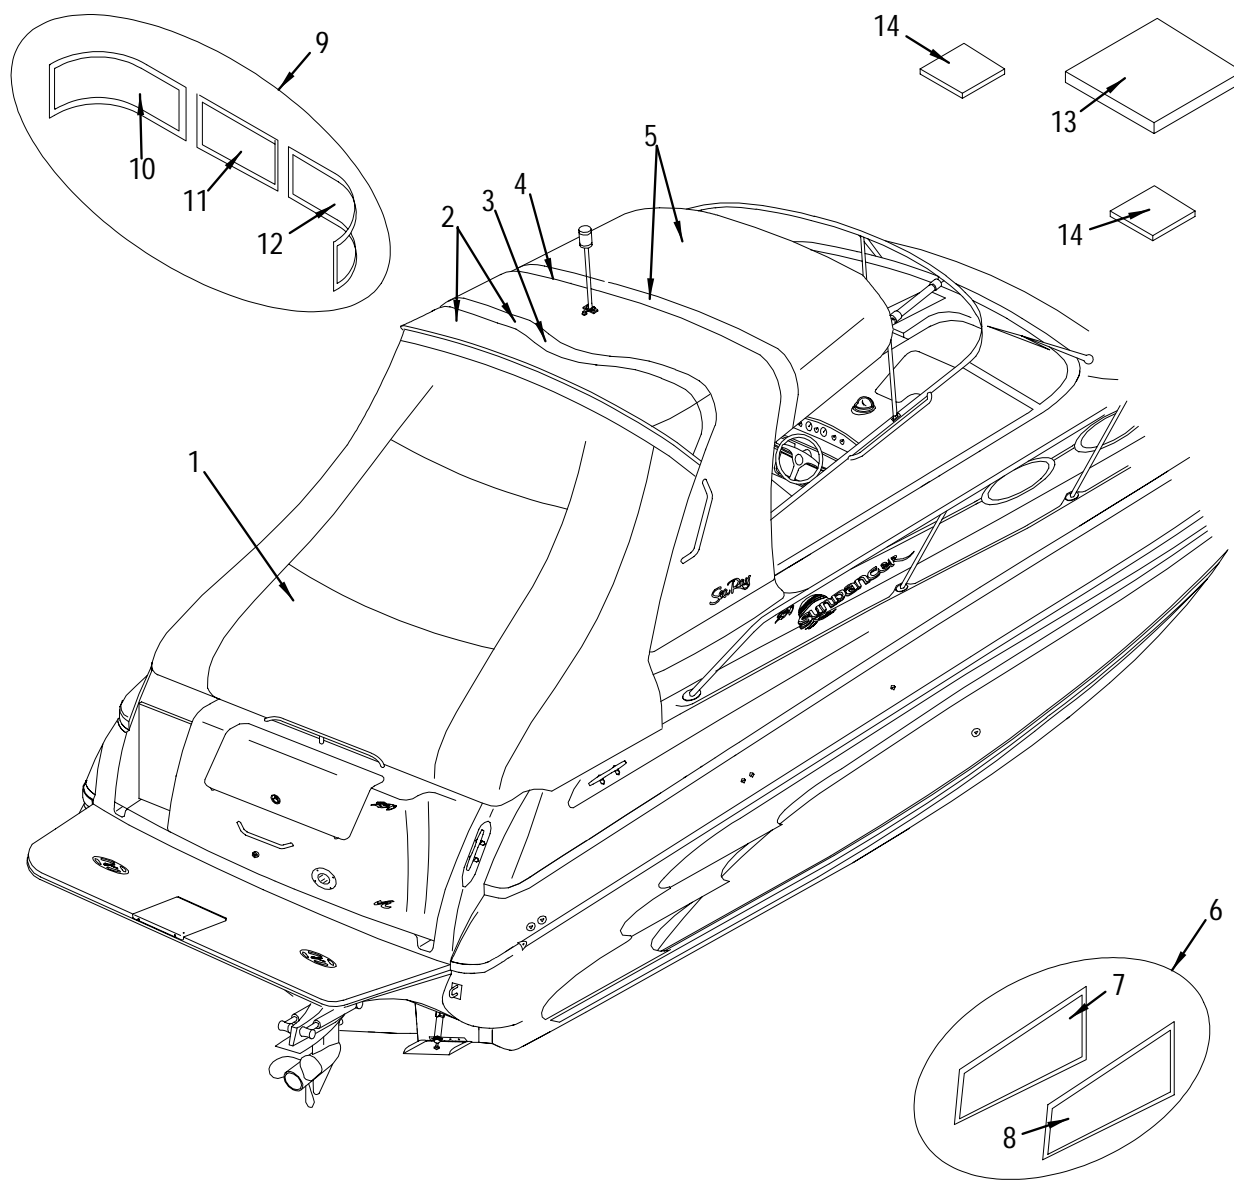

CANVAS (STANDARD)