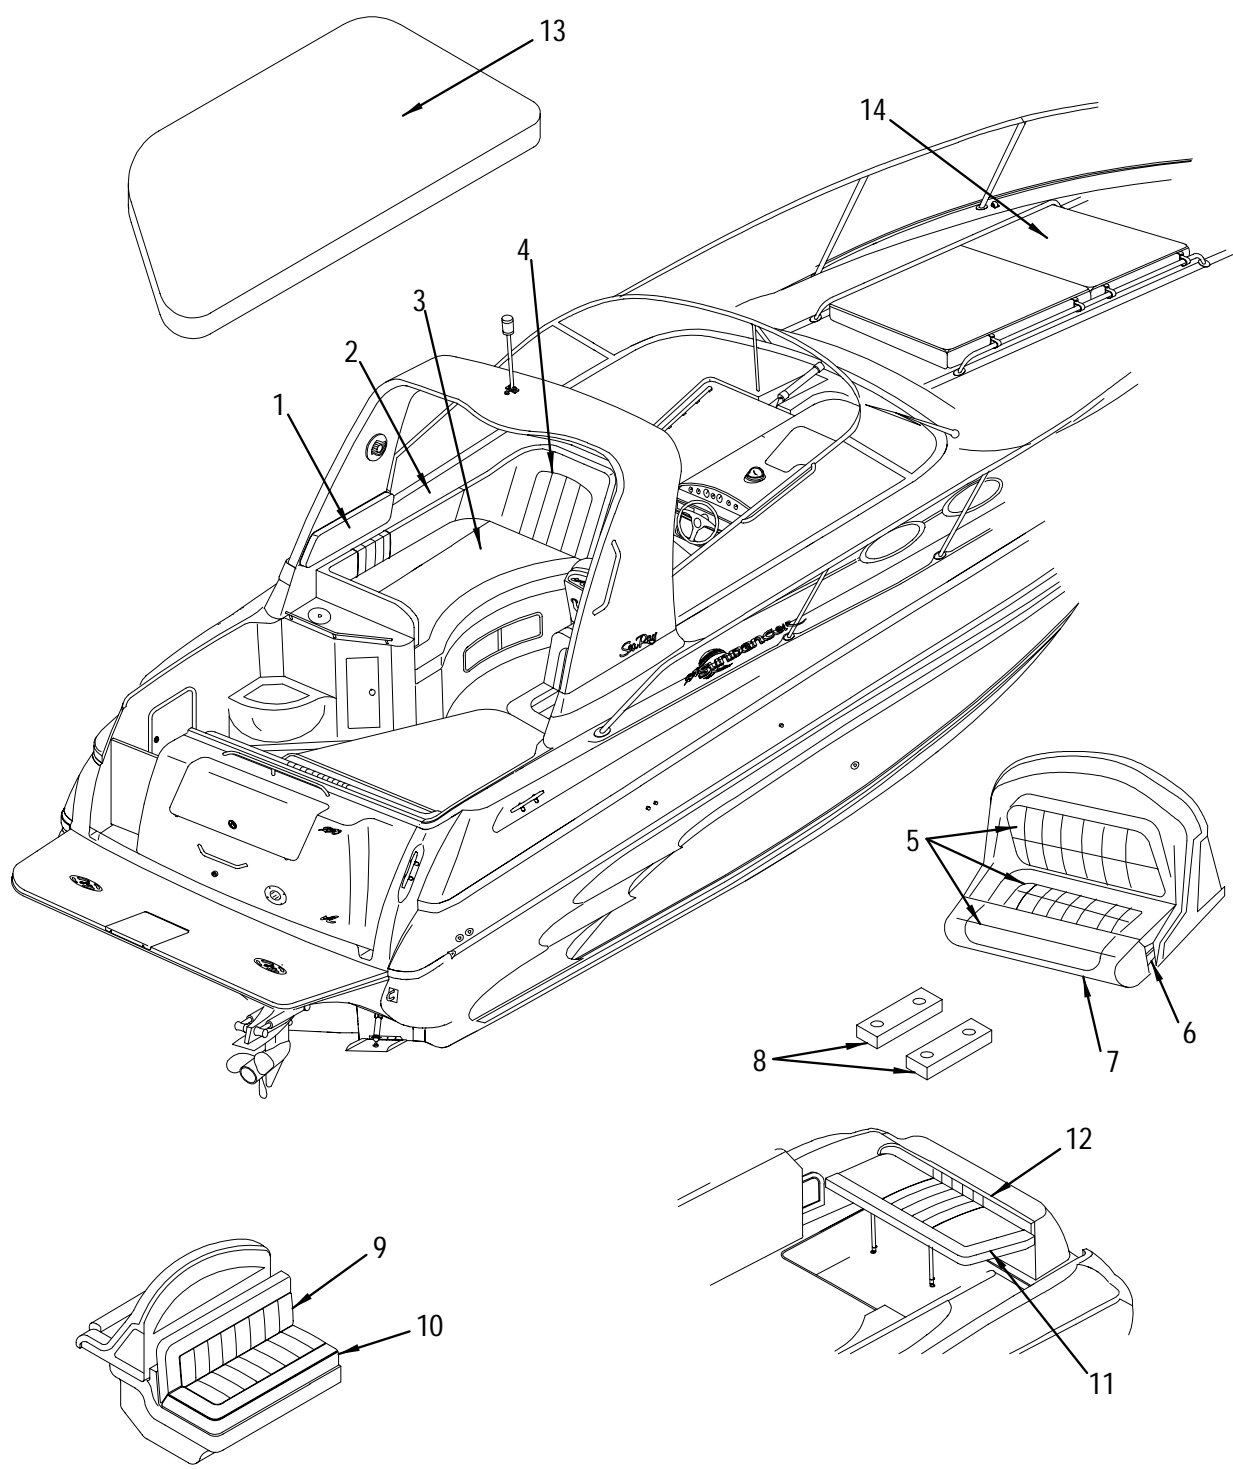

COCKPIT AFT

1	1217702	DOOR, STRG W/O NTCH W/17X17 WHT FRM L/R
2	845255	LATCH, FLUSH MOUNT PULL WHT 12MM-17MM
3	921767	LABEL, CAUTION BATTERY SWITCH OFF/ALT DAMAGED
4	1242809	HINGE, SS 1 1/16"X 12" CKPT STRG DOOR
5	1242791	FRAME, STRG DOOR CKPT 17"X 17" WHT
6	978874	PANEL, P/B 290SDA-97 MAIN DC BRKR FACE
	978882	PANEL, P/B 290SDA-97 MAIN BRKR BTM 5"X 23"
	950402	PANEL, 290SDA-97 MAIN DC BRKR
7	766071	SWITCH, BATTERY SELECTOR W/O LOCK W/O DISC
	766089	SWITCH, BATTERY ON/OFF W/O LOCK W/O DISC (ABOVE # OPT)
8	1049865	SPEAKER, COAXIAL EXT 6.5" CM1620
	1140409	GRILL, SPEAKER EXT 6.5" WHT CM1620
9	1250125	290SDA 99, ENT/CTR, PORT FBGLS HIN#
10	964064	RAIL, GRAB 290SDA-97 CKPT ENT CTR
11	980243	DOOR, HDPE 290SDA-97 CKPT ENT CTR W/HINGE
	180067	COVER PLATE, WATERPROOF RECEPT W/2 DOORS
	145136	RECEPTACLE, CORR RESISTANT GREY
	256305	RECEPTACLE, LEGRAND EXT W/CVR 220/50 GERMAN (ABOVE # 220V OPT)
	627737	BOX, RECEPTACLE/SWITCH PVC 1-GANG DEEP
12	1242817	HINGE, SS 1 1/16"X 14.5" CKPT E/C DOOR
	845255	LATCH, FLUSH MOUNT PULL WHT 12MM-17MM
13	785246	SHOWER, SPRAY NOZZLE ANGLE BASE W/WHT HOSE
14	982041	LID, HDPE 290SDA-97 CKPT COOLER W/FLNGE
	981407	TRIM, HDPE 290SDA-97 CKPT COOLER LID RING
15	450007	COOLER, ICE BKT 10"DIA X 8"DEEP W/2"FLANGE
16	1227412	LIGHT, NAV STERN FLUSH MT RND CHR/BRS N/STUDS
	901199	BULB, STERN NAV LIGHT REPL #137406-1227412
17	981084	STEP, ALUM/HDPE 290SDA-97 HIDDEN ASSY
18	981225	SHIM, HDPE 290SDA-97 CKPT AFT BENCH SEAT
19	1048099	SUPPORT, SWING LEG W/HINGED BASE 1"X 11.25"
20	1250091	290SDA 99, BASE, CKPT AFT BNCH SEAT FBGLS HN#
21	140087	HINGE, LOOSE PIN CHROME
22	693572	MOLDING, VINYL FLAT 3/16"X 1.25" RIGID WHT
23	804740	INSERT, LEG SOCKET BLACK 1" (CUSTOM)
24	1250158	290SDA 99, HATCH, BILGE STBD FBGLS HIN#
25	1250133	290SDA 99, HATCH, BILGE CTR FBGLS HIN#
26	914341	LABEL, CHECK BATTERY CELL FLUID LEVEL
27	852632	LABEL, WARNING LEAKING FUEL
28	852624	LABEL, STAY CLEAR OF MOVING PARTS
29	140111	LIFT HANDLE, HATCH LIFT BOLT W/RING 3"
	173799	WASHER, RBR GASKET 1/16"X 1/4"X 1"
30	258509	LABEL, DISCHARGE OF OIL (LEXAN)
31	315507	INSULATION, VIBRACON 1"
32	634550	BRACKET, SS GAS CYL 90DEG L-BRKT W/BALL LONG
33	813980	CYLINDER, GAS 80PSI 20"EXT X 12"COMP
34	634592	BRACKET, SS GAS CYL FLAT W/BALL STUD
35	970491	CHANNEL, 290SDA BILGE HATCH PORT 38.75" 97
36	1250141	290SDA 99, HATCH, BILGE PORT FBGLS HIN#
37	704486	MOLDING, FOAM RBR "D-SHAPE" 1.75" W/ADH
38	970731	CHANNEL, 290SDA BILGE HATCH STBD 42.75" 97
39	962217	HINGE, SS CONT 3"X 48"
40	934539	LABEL, PREVENT DISCHARGE OF POLLUTANTS (ABOVE # CE OPT)

AFT COCKPIT TABLE W/SUNPAD FILLER CUSHION OPTION

41	1250372	290SDA 99, STRG, OPT AFT CKPT TBL PORT HIN
42	984633	SUPPORT, HDPE 290SDA-97 CKPT TABLE STRG
43	1250380	290SDA 99, STRG, OPT AFT CKPT TBL STBD HIN
44	737908	BASE, LEG/POST FLUSH MT ALUM ROUND ANOD
45	1250182	290SDA 99, TABLE, AFT CKPT FBGLS HIN#
46	719096	DRINKHOLDR, PLAS 4"X 3" MUG SZ WHT
47	671933	BASE, LEG/POST SURFACE MT ALUM (ZWAARDVIS)
48	810093	SUPPORT, SWING LEG ASSY 10.75" W/PIN HOLE
49	810135	PIN, QUICK RELEASE SS W/RING 5/16"X 1.3"
50	464115	LANYARD, 6" W/TAB
51	689240	POST, TABLE LEG 11.75" (ZWAARDVIS)
	693697	POST, TABLE LEG 26" RIBBED (ZWAARDVIS)

NOT SHOWN

835850	BRACKET, ALUM 1"X 1"X 1" 3/16"HOLES
836023	BRACKET, ALUM 1.5"X 1.5"X 1.5" 3/16"HOLES
663708	BUMPER, CLEAR .020" THICK
622050	BUMPER, CLEAR THIN 3/8"
852582	LABEL, UNPLUG SHORE POWER WARNING

COCKPIT UPHOLSTERY