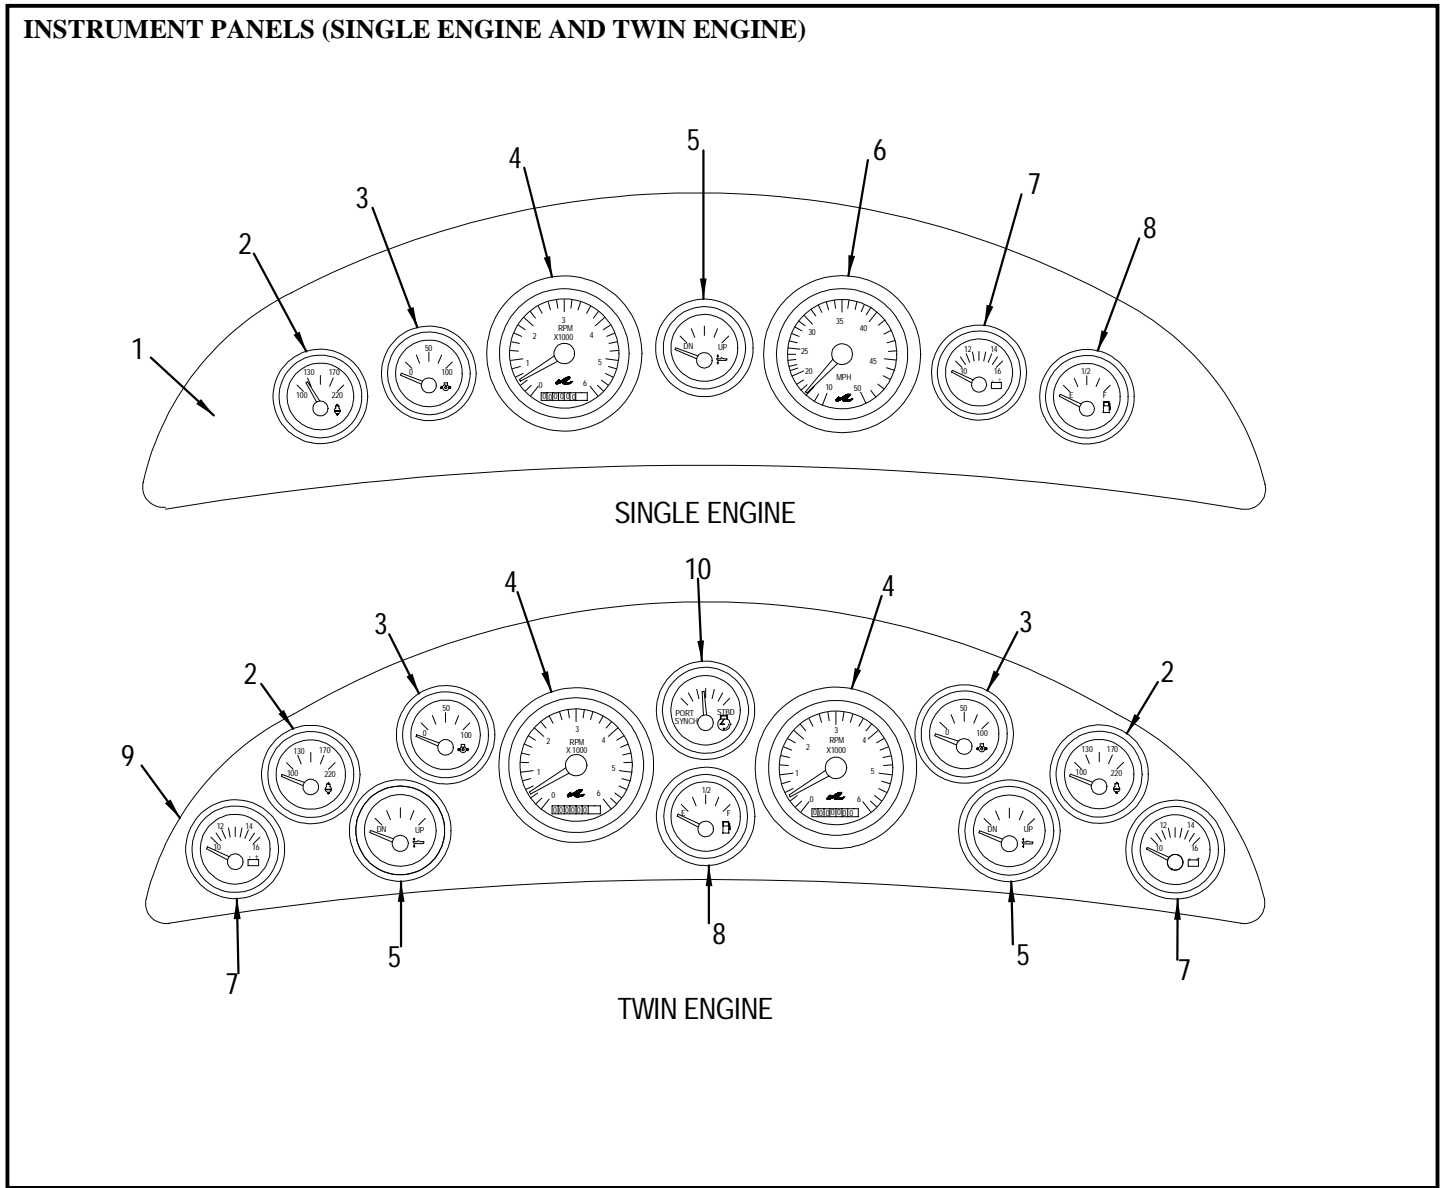

INSTRUMENT PANELS (SINGLE ENGINE AND TWIN ENGINE)

- 1 950436 PANEL, 290SDA-97 INST GAS
- 1036813 PANEL, BLANK:290SDA-97 INST GAS (W/CUT-OUT)
- 1015361 PANEL, 290SDA-98 IGN SW 7.3 DTRONIC
- 985648 PANEL, BLANK:290SDA-97 INST DSL OPT
- 2 883371 GAUGE, WATER TEMP 220 DEG 12V MLSS
- 912568 GAUGE, WATER TEMP 240 DEG 12V MLSS
  (ABOVE # DSL OPT)
- 3 883389 GAUGE, OIL PRESS 0-80 2" 12V MLSS
- 912436 GAUGE, OIL PRESS 0-125 2" 12V MLSS
  (ABOVE # DSL OPT)
- 4 883363 GAUGE, TACH/HOUR 3"6K GAS 12V MLSS
- 912493 GAUGE, TACH/HOUR 3"4K MAG P/U 12V MLSS
  (ABOVE # DSL OPT)
- 5 883413 GAUGE, TRIM TELE (MERC) MLSS
- 6 883355 GAUGE, SPEEDO 65 MPH 3" MLSS
- 7 883397 GAUGE, VOLTMETER 10-16 MLSS
- 8 883405 GAUGE, FUEL 2" SGL STA 12V MLSS
- 9 950444 PANEL, 290SDA-97 INST TWIN GAS OPT
- 985655 PANEL, BLANK:290SDA-97 INST TWIN GAS OPT
- 983411 PANEL, 290SDA-97 INST TWIN DSL OPT
- 985663 PANEL, BLANK:290SDA-97 INST TWIN DSL OPT
- 10 144857 SENDING UNIT, ENG SYNC MODULE (GAS)
- 912360 GAUGE, ENG SYNC 2" MLSS

NOT SHOWN

- 894170 TRANSDUCER, 20DEG THRU-HULL W/ URETHANE FACE
- 742296 DEPTH FINDER, LOWRANCE 3500 GREY W/O BEZEL
- 987693 DEPTH FINDER, BEZEL GRY W/CHR OVERLAY
- 714550 GROMMET, SWITCH/GAUGE PANEL