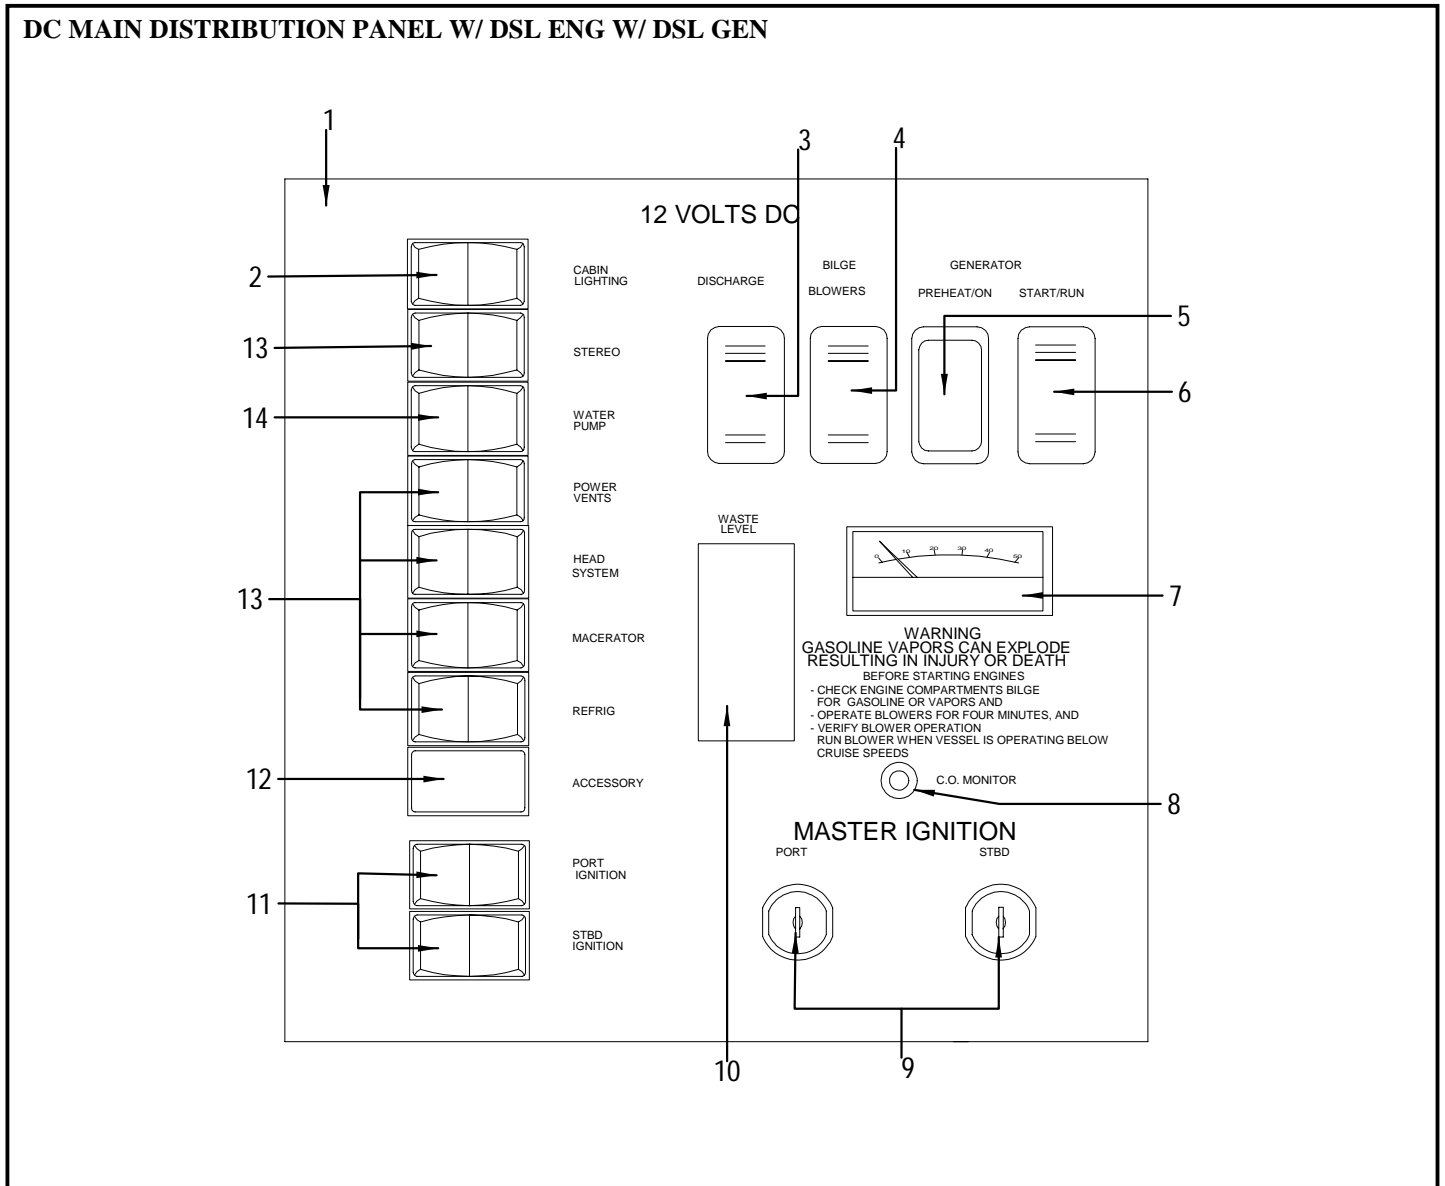

DC MAIN DISTRIBUTION PANEL W/ DSL ENG W/ DSL GEN

- 1 1006980 PANEL, 290SDA-97 DC DIST DSL W/WES GEN
- 985580 PANEL, BLANK:290SDA-97 DC DIST W/DSL OPT
- 2 355081 BRKR/ROCK, SGL-POLE AC/DC HORZ 25A RED
- 3 648097 BODY, ROCK SW SPST BLK 12V INCAND
- 679324 ACTUATOR, ROCK BLK W/BLUE LENS ACCY
- 4 681510 BODY, ROCK SW DPST 12V W/INC LAMP
- 679324 ACTUATOR, ROCK BLK W/BLUE LENS ACCY
- 5 670539 BODY, ROCK SW DPST MOM
- 681486 ACTUATOR, ROCK BLK W/O LENS ACCY
- 6 758045 BODY, ROCK SW 2 CKT PROG W/IND LMP
- 679324 ACTUATOR, ROCK BLK W/BLUE LENS ACCY
- 7 767616 GAUGE, VOLTMETER DC 8-16 ANALOG WINDOW MT SM
- 8 179671 PLUG, HOLE 3/8" BLK
- 9 719880 SWITCH, IGN 2-POS ON-OFF
- 10 893800 PANEL, WASTE LEVEL INDICATOR 12V
- 11 807016 BRKR/ROCK, SGL-POLE AC/DC HORZ 10A RED W/GUAR
- 12 432872 PLUG, BRKR/ROCK
- 13 352062 BRKR/ROCK, SGL-POLE AC/DC HORZ 15A RED
- 14 352013 BRKR/ROCK, SGL-POLE AC/DC HORZ 10A RED