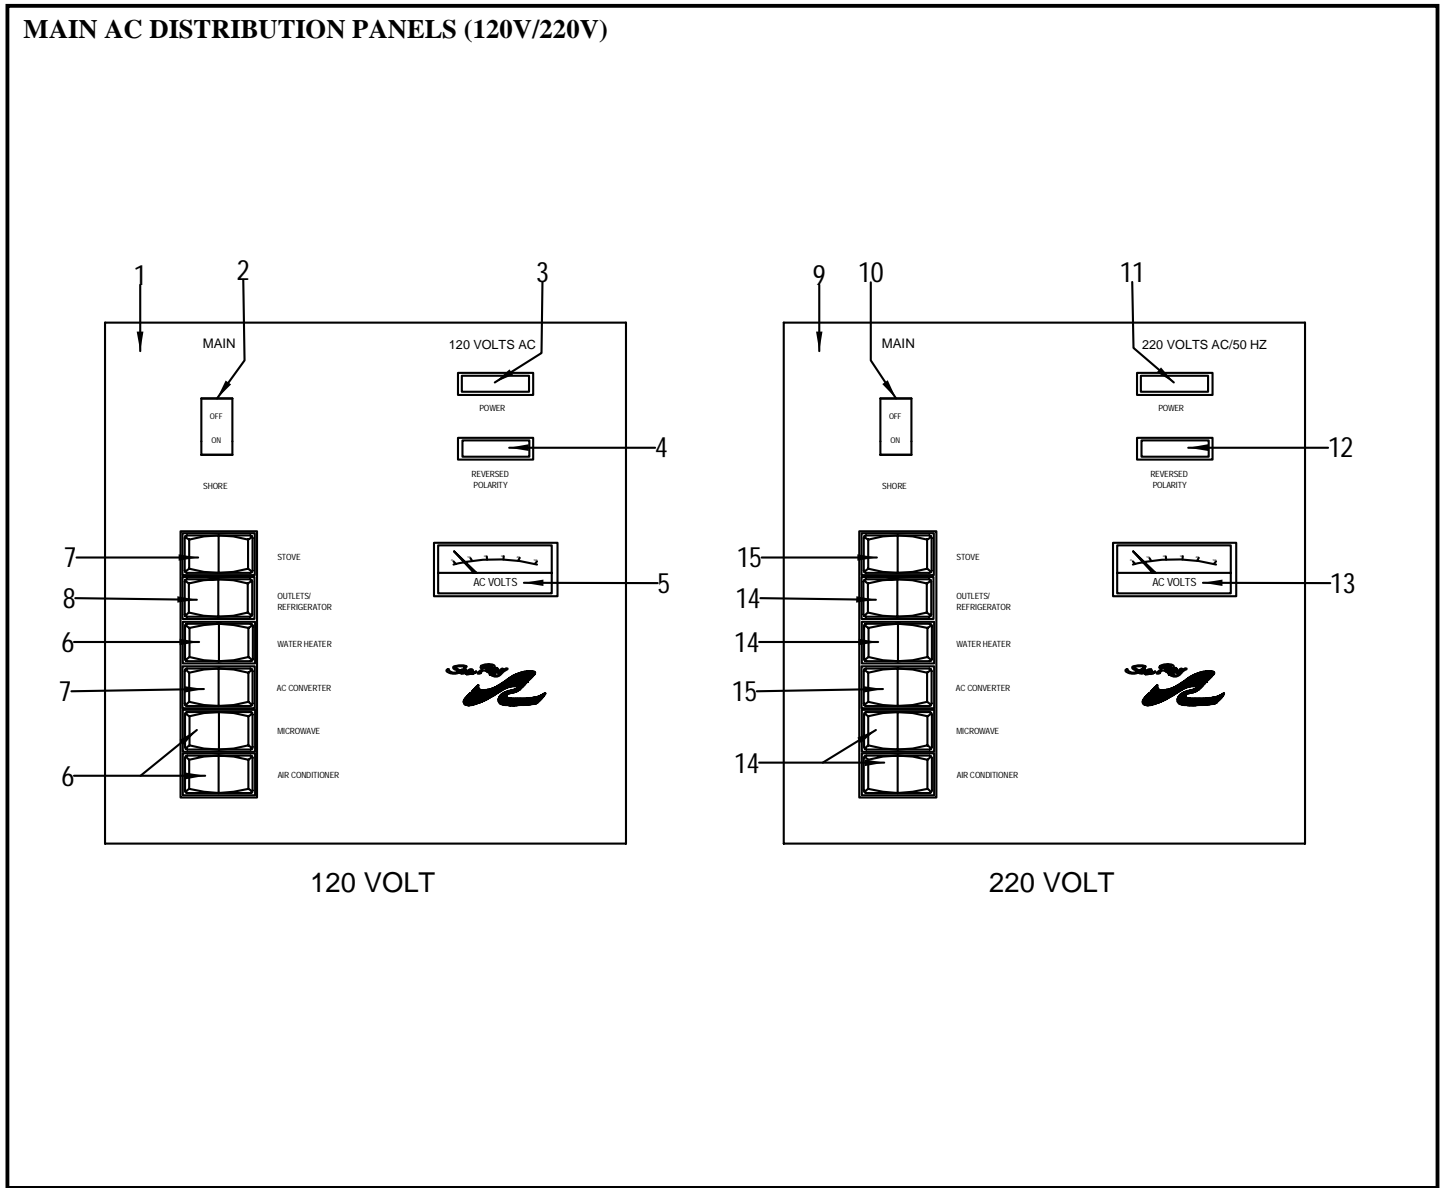

MAIN AC DISTRIBUTION PANELS (120V/220V)

AC MAIN DISTRIBUTION PANEL 120V

- 1 840389 PANEL, 270DA-96 MDP 120/60
- 894337 PANEL, BLANK:240DA-96 MDP 120V
- 2 648873 BRKR/ROCK, 2-POLE AC/DC VERT 30A WHT
- 3 572529 LIGHT, POLARITY GRN 125V
- 4 557611 LIGHT, POLARITY RED 125V
- 5 468249 GAUGE, VOLTMETER AC 0-150 ANALOG WINDOW MOUNT
- 6 332031 BRKR/ROCK, SGL-POLE AC/DC HORZ 15A WHT
- 7 332593 **WATER HEATER, MICROWAVE, AIR CONDITIONER**
  BRKR/ROCK, SGL-POLE AC/DC HORZ 10A WHT
- 8 331991 **STOVE, AC CONVERTER**
  BRKR/ROCK, SGL-POLE AC/DC HORZ 20A WHT

NOT SHOWN

- 432872 PLUG, BRKR/ROCK

AC MAIN DISTRIBUTION PANEL 220V

- 9 840611 PANEL, 270DA-96 MDP 220/50
- 894345 PANEL, BLANK:240DA-96 MDP 220V
- 10 440354 BRKR/ROCK, 2-POLE AC/DC VERT 20A WHT
- 11 557603 LIGHT, POLARITY GRN 220V
- 12 557629 LIGHT, POLARITY RED 220V
- 13 468207 GAUGE, VOLTMETER AC 0-300 ANALOG WINDOW MOUNT
- 14 332593 BRKR/ROCK, SGL-POLE AC/DC HORZ 10A WHT
- 15 754952 **STOVE, OUTLETS/REFRIGERATOR, WATER HEATER, MICROWAVE, AIR CONDITIONER**
  BRKR/ROCK, SGL-POLE AC/DC HORZ 5A WHT
- **AC CONVERTER**