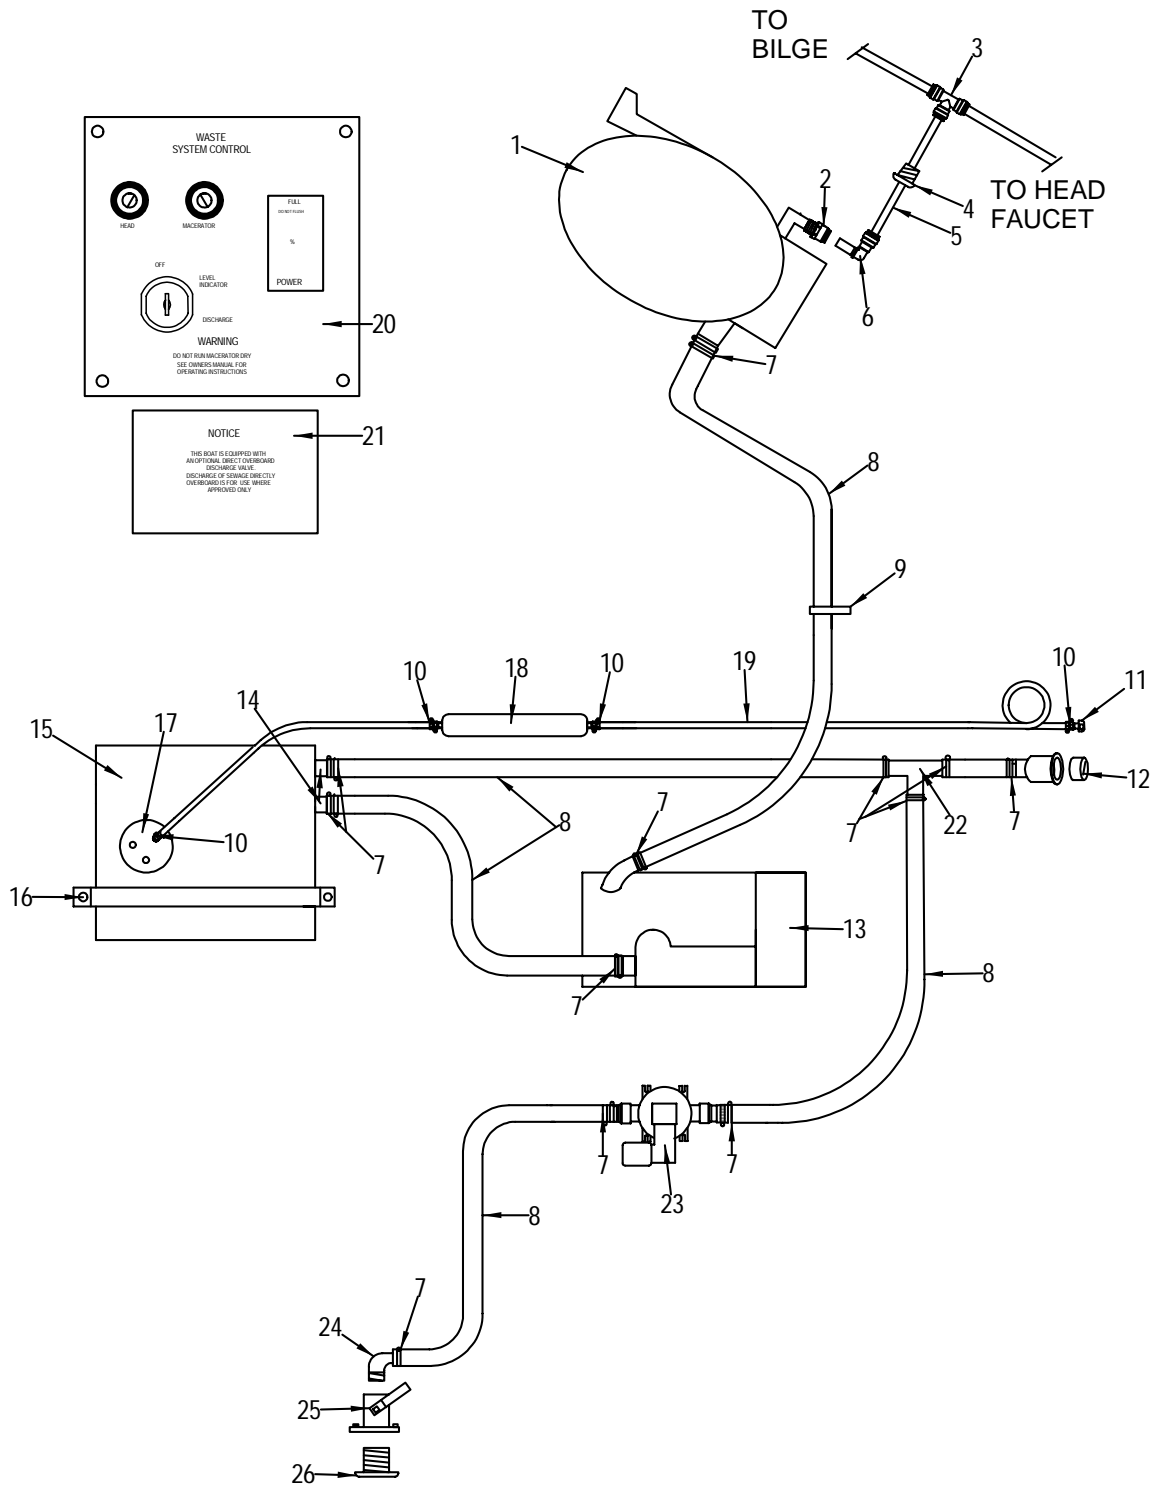

SEWAGE SYSTEM (VACUUM FLUSH W/HOLDING TANK & MACERATOR)

SEWAGE SYSTEM (VACUUM FLUSH W/HOLDING TANK & MACERATOR)

1	968511	HEAD, VACU-FLUSH SIDE DISCHARGE BONE
2	1137041	ADAPTER, WHALE 1/2"-F-15MM BRASS
3	909929	TEE, WHALE EQUAL 15MM
4	1121946	THRU-HULL, PLAS 3/4" PEARL
5	1137025	TUBING, WHALE 15MM X 10MM X 164' BLUE
6	909978	ELBOW, WHALE 90DEG STEM 15MM
7	256693	CLAMP, HOSE #24 1"-2" SS .505
	723742	COVER, CLAMP END PROT .045"X.465-1/2"RED
8	846899	HOSE, SANI 1.5" PREMIUM RBR BLK
9	123604	CLAMP, LOOM VINYL DIP 2.5"
10	256677	CLAMP, HOSE #12 1/2"-1.25" SS .505
	723742	COVER, CLAMP END PROT .045"X.465-1/2"RED
11	126888	VENT, FUEL/WATER TANK 5/8"X 3"
	618702	GASKET, 1"OD X 3/4"ID X 1/16"
12	1109347	DECK PLATE, WASTE SS BLK CLR-CODE
	522599	KEY, DECK PLATE CAP
	522581	DECK PLATE, CAP W/CHAIN
13	844274	VACUUM GEN, HEAD SYS PUMP/ACCUM 12V
14	147488	ADAPTER, PVC 1.5"MPT X 1.5"BARB
15	555433	TANK, HOLDING 20 GAL
16	129247	BAR, ALUM FLAT 1/8"X 2"X 12'
	130690	TAPE, FOAM CLSD-CELL NEOPRENE 1/4"TH X 2"W
17	185033	SENDING UNIT, HOLD TANK CAP W/PROBE (2-POS)
18	134759	FILTER, HEAD TREATMENT SYSTEM
19	124719	HOSE, SANI/CHEMICAL TDX 5/8"
20	993568	PANEL, 270SDA-98 WASTE SYS CNTRL
	557785	SWITCH, IGN STARTER
	654244	BRKR, P/BTN-MANUAL RESET 25A
	533729	BRKR, P/BTN-MANUAL RESET 15A
	563122	INDICATOR, WASTE LEVEL 12V
21	955278	LABEL, NOTICE OVERBOARD DISCHARGE (LEXAN)
22	141721	VALVE, DIVERTER 1.5"
23	134858	PUMP, HEAD SYS MACERATOR
24	531566	ELBOW, BRZ 90DEG 1.5"MPT X 1.5"BARB
25	518456	SEACOCK, BRZ 1.5" W/O TAILPIECE
26	579870	THRU-HULL, BRZ 1.5" W/O NUT

NOT SHOWN

1073501	HARNESS, 270SDA-98 WASTE SYSTEM