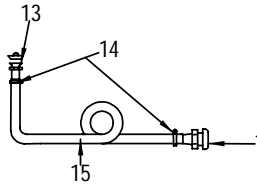

HEAD SINK DRAIN

SHOWER DRAIN