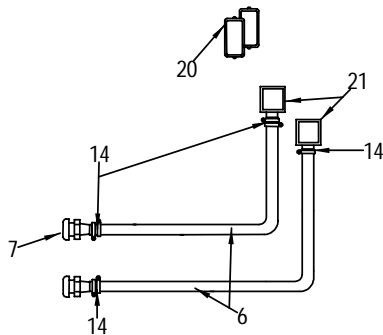

DRAINAGE SYSTEM

HEAD SINK DRAIN

AFT COCKPIT LINER DRAIN

SHOWER DRAIN

BILGE PUMP DISCHARGE

LINER STEP DOWN DRAIN

DRAINAGE SYSTEM

- 1 175687 DRAIN, SINK STRAINER 2.5" SS
- 2 344721 DRAIN ASSY, GASKET SHOWER SLIP NUT 1.5"
- 3 344762 DRAIN ASSY, SHOWER SLIP NUT 1.5"
- 4 408724 ELBOW, PVC 1.5" FLANGE X 3/4" BARB X 90DEG
- 5 256677 CLAMP, HOSE #12 1/2"-1.25" SS .505
723742 COVER, CLAMP END PROT .045"X.465-1/2"RED
- 6 123901 HOSE, CORR BILGE 1 1/8" BLK
- 7 124578 THRU-HULL, PLAS 1 1/8" WHT
- 8 819573 THRU-HULL, PLAS 1 1/8"- 1.25" TUBE X 90DEG
- 9 124537 THRU-HULL, PLAS 1.5" WHT
- 10 172726 HOSE CUFF, 1.5" RH WHT
- 11 256693 CLAMP, HOSE #24 1"-2" SS .505
723742 COVER, CLAMP END PROT .045"X.465-1/2"RED
- 12 490219 HOSE, CORR SAN/WATER-FILL 1.5" RH
- 13 146175 DRAIN ASSY, 1.25" DRAIN W/PLUG PLASTIC
- 14 256685 CLAMP, HOSE #16 3/4"-1.5" SS .505
723742 COVER, CLAMP END PROT .045"X.465-1/2"RED
- 15 123927 HOSE, CORR BILGE 1.25" BLK
- 16 939892 SHOWER, SUMP ASSY 12V W/800 PUMP/CHCK VLV
- 17 196782 DRAIN ASSY, SHOWER 1.5"
- 18 123885 HOSE, CORR BILGE 3/4" BLK
- 19 182964 THRU-HULL, PLAS 3/4" WHT
- 20 815431 SWITCH, FLOAT SUREBAIL W/CONN
- 21 273003 PUMP, BILGE 1000GPH