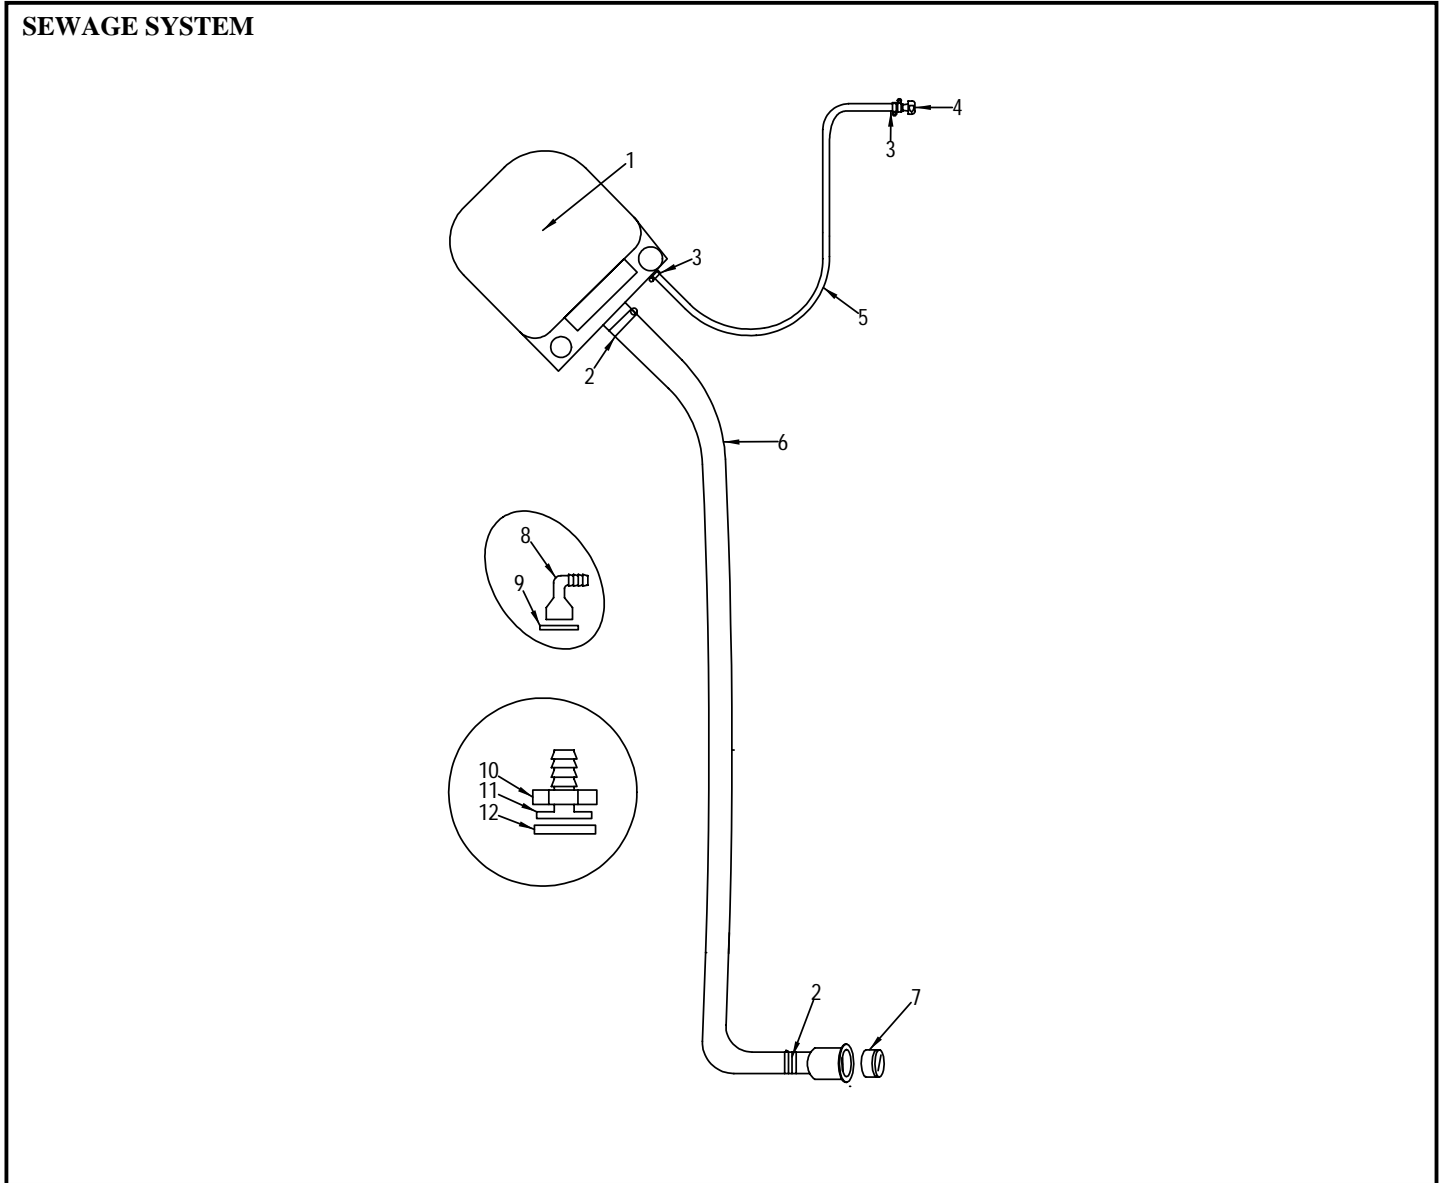

SEWAGE SYSTEM

- 1 595504 HEAD, PORTABLE MSD SANI POTTI PARCHMENT 3.0GL
- 2 256693 CLAMP, HOSE #24 1"-2" SS .505
- 723742 COVER, CLAMP END PROT .045"X.465-1/2"RED
- 3 256677 CLAMP, HOSE #12 1/2"-1.25" SS .505
- 723742 COVER, CLAMP END PROT .045"X.465-1/2"RED
- 4 126888 VENT, FUEL/WATER TANK 5/8"X 3"
- 5 124719 HOSE, SANI/CHEMICAL TDX 5/8"
- 6 123844 HOSE, SANI/SMOOTH WALL 1.5"
- 7 1109347 DECK PLATE, WASTE SS BLK CLR-CODE
- 522599 KEY, DECK PLATE CAP
- 522581 DECK PLATE, CAP W/CHAIN
- 8 1200146 FITTING MODIFIED, 270SE-98 1 1/2" FOR 595504
- 9 1200153 GASKET, 270SE-98 1 1/2" (FOR 595504)
- 10 1200195 SWIVEL NUT, 270SE-98 3/4" (FOR 5905504)
- 11 1200229 INSERT MALE, 270SE-98 3/4" (FOR 595504)
- 12 1200245 WASHER, 270SE-98 3/4" (FOR 595504)