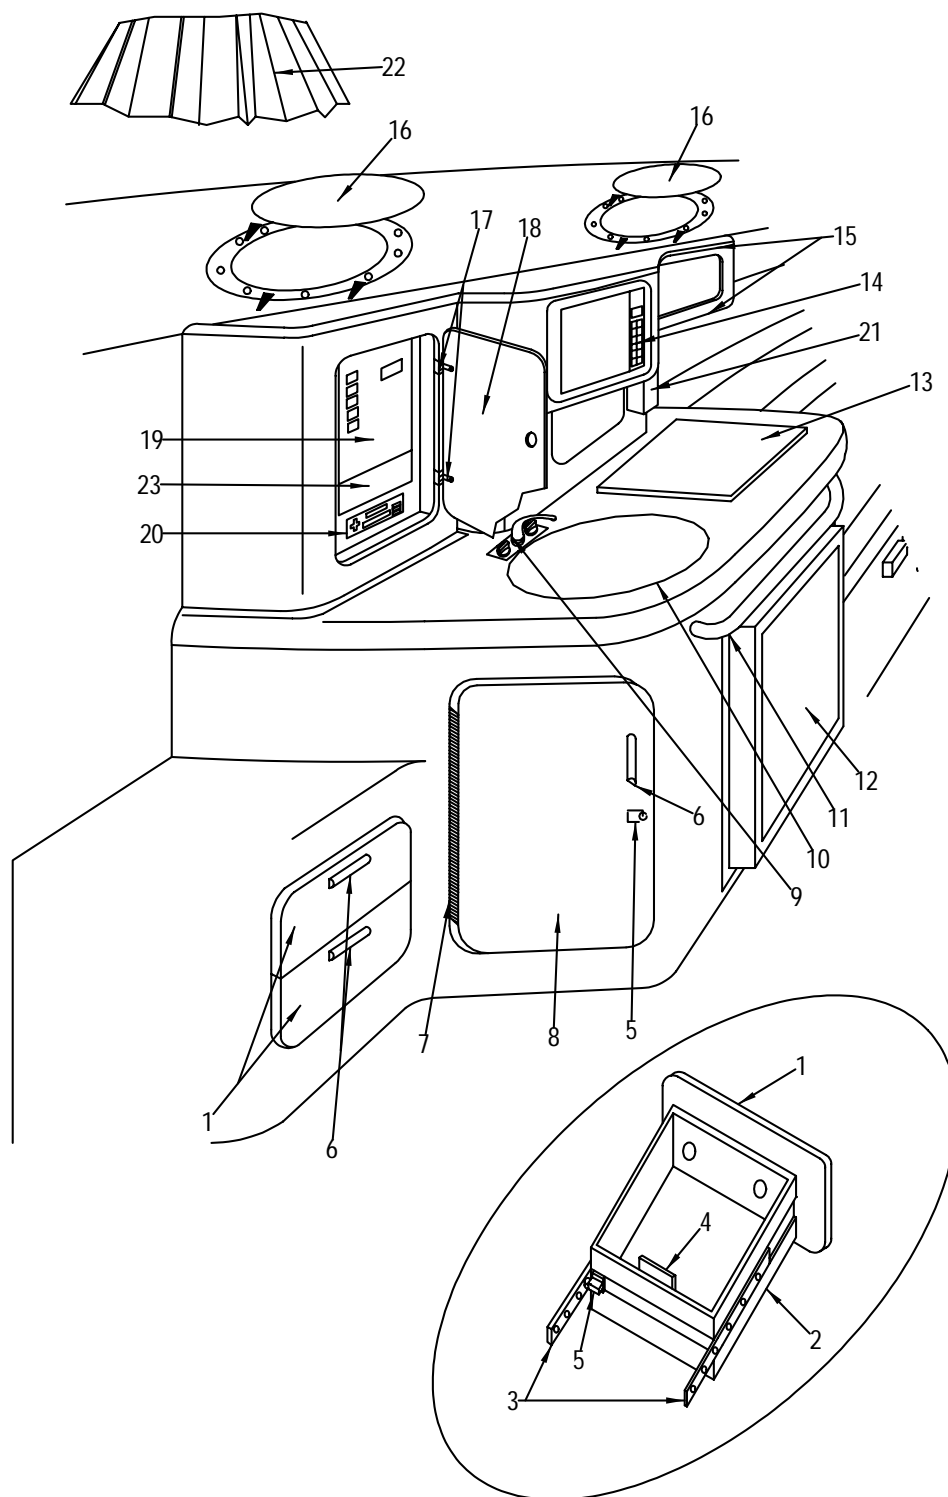

GALLEY (FORWARD VIEW)