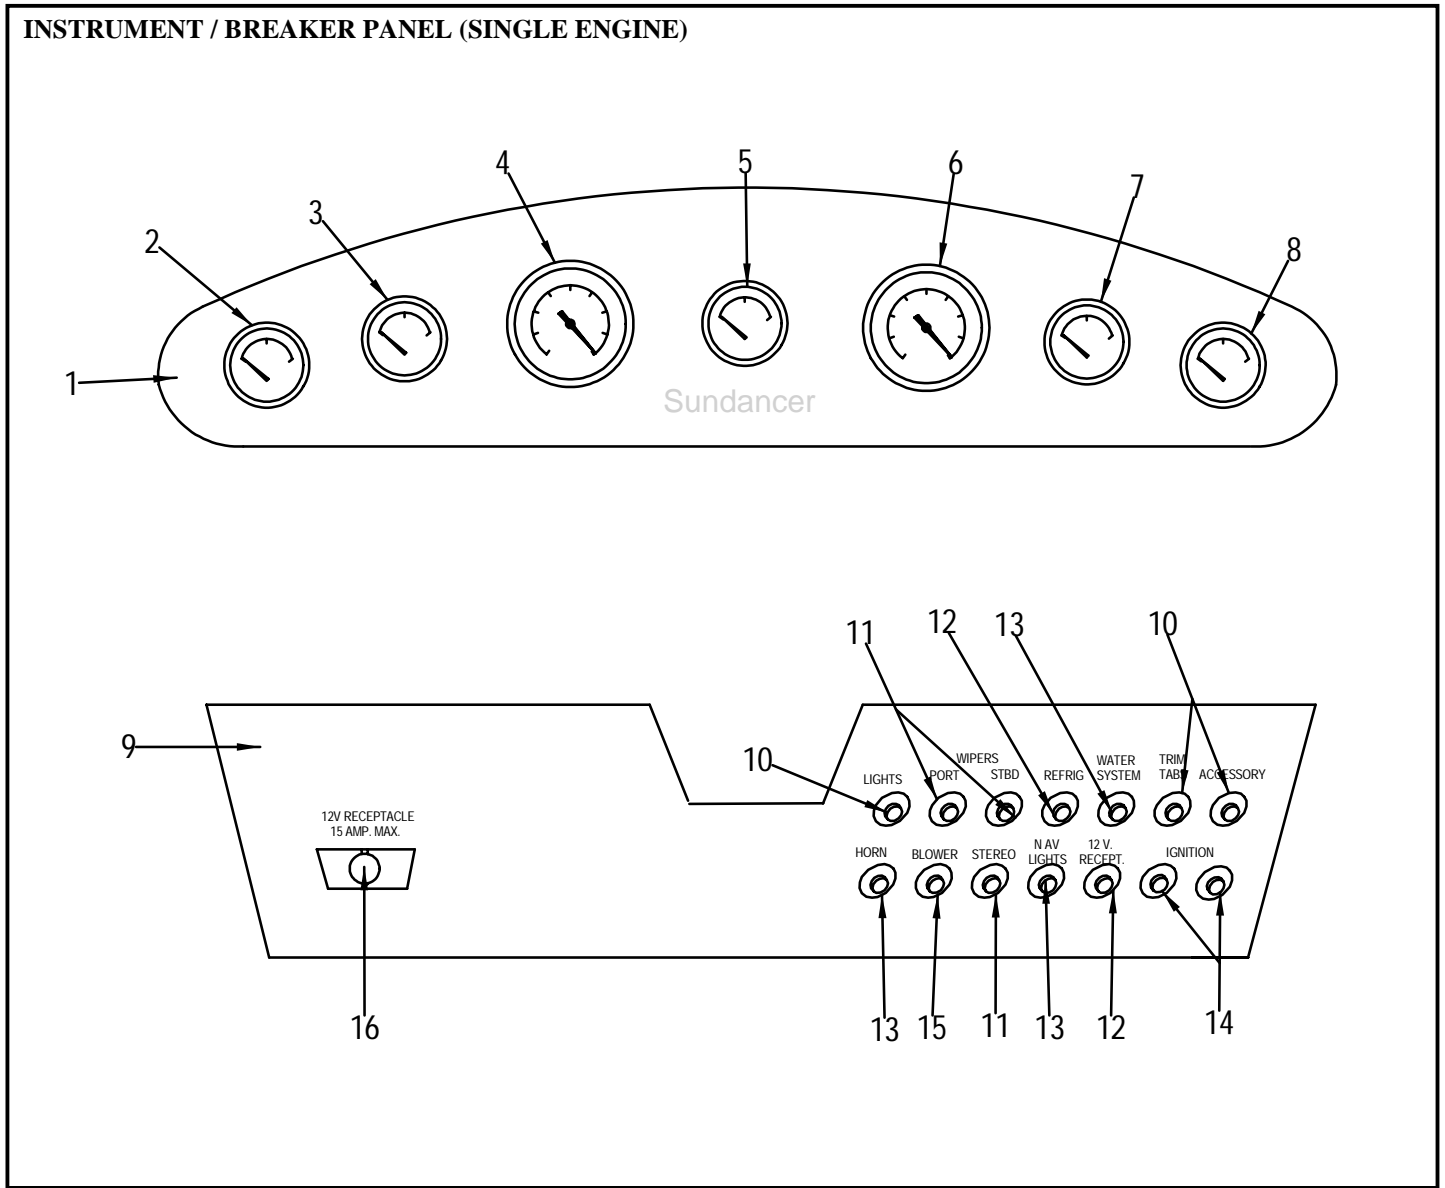

INSTRUMENT / BREAKER PANEL (SINGLE ENGINE)

INSTRUMENT PANEL

- 1 919191 PANEL, 250/270DA-97 GAUGE BURL W/SS BEZEL
- 752196 PANEL, BLANK:270DA-94 GAUGE STD BURL
- 2 883371 GAUGE, WATER TEMP 220 DEG 12V MLSS
- 3 883389 GAUGE, OIL PRESS 0-80 2" 12V MLSS
- 4 912444 GAUGE, SPEEDO 50 MPH 3" MLSS
- 5 883413 GAUGE, TRIM TELE (MERC) MLSS
- 6 883363 GAUGE, TACH/HOUR 3*6K GAS 12V MLSS
- 7 883397 GAUGE, VOLTMETER 10-16 MLSS
- 8 883405 GAUGE, FUEL 2" SGL STA 12V MLSS

NOT SHOWN

- 894170 TRANSDUCER, 20DEG THRU-HULL W/ URETHANE FACE
- 742296 DEPTH FINDER, LOWRANCE 3500 GREY W/O BEZEL
- 987693 DEPTH FINDER, BEZEL GRY W/CHR OVERLAY

BREAKER PANEL

- 9 723312 PANEL, 270DA-94 BRKR
- 817569 PANEL, BLANK:270DA-94 BRKR
- 10 571448 BRKR, P/BTN-MANUAL RESET 20A
  LIGHTS, TRIM TABS, ACCESSORY
- 11 533034 BRKR, P/BTN-MANUAL RESET 5A
  PORT AND STBD WIPERS, STEREO
- 12 533729 BRKR, P/BTN-MANUAL RESET 15A
  REFRIGERATOR, 12V RECEPTACLE

BREAKER PANEL (continued)

- 13 533109 BRKR, P/BTN-MANUAL RESET 10A
  WATER SYSTEM, HORN, NAV LIGHTS
- 14 533026 BRKR, P/BTN-MANUAL RESET 10A W/SCREW TER
  IGNITION
- 15 612044 BRKR, P/BTN-MANUAL RESET 7A
  BLOWER
- 16 324335 RECEPTACLE, FEMALE 12V

NOT SHOWN

- 1124650 HARNESS, 270SE-98 ACCY