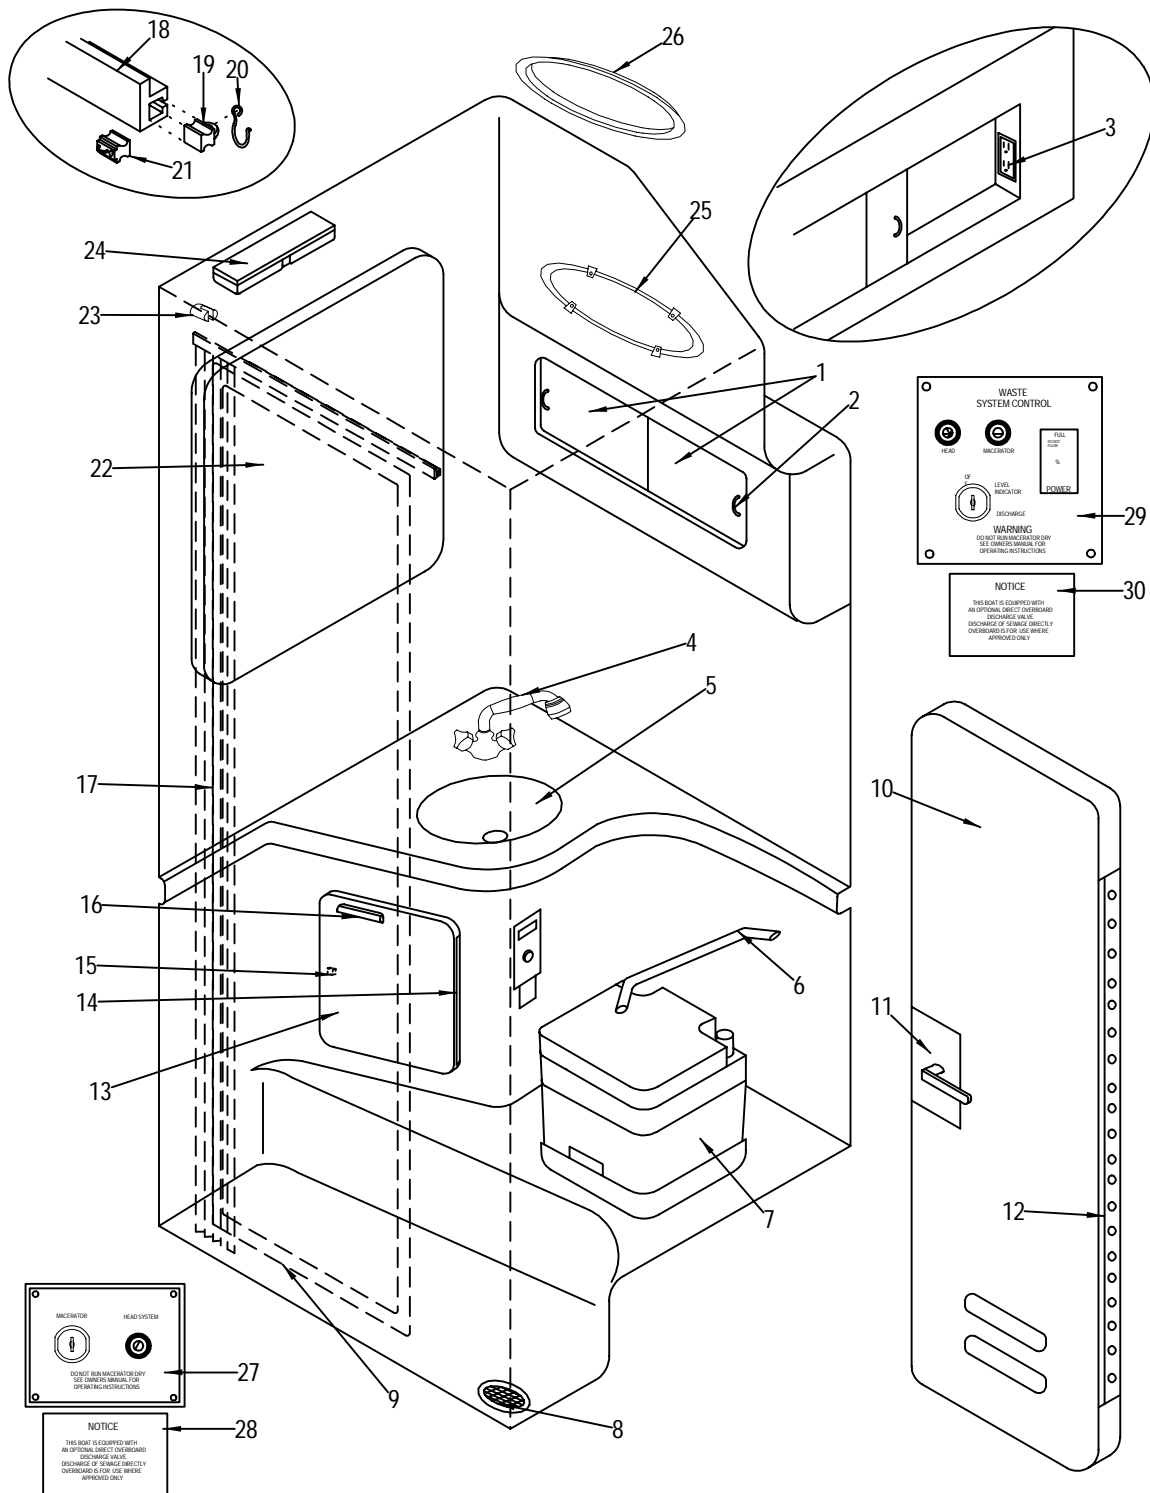

STARBOARD HEAD