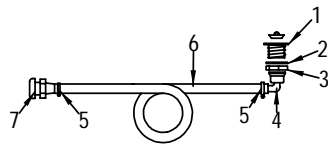

DRAINAGE SYSTEM