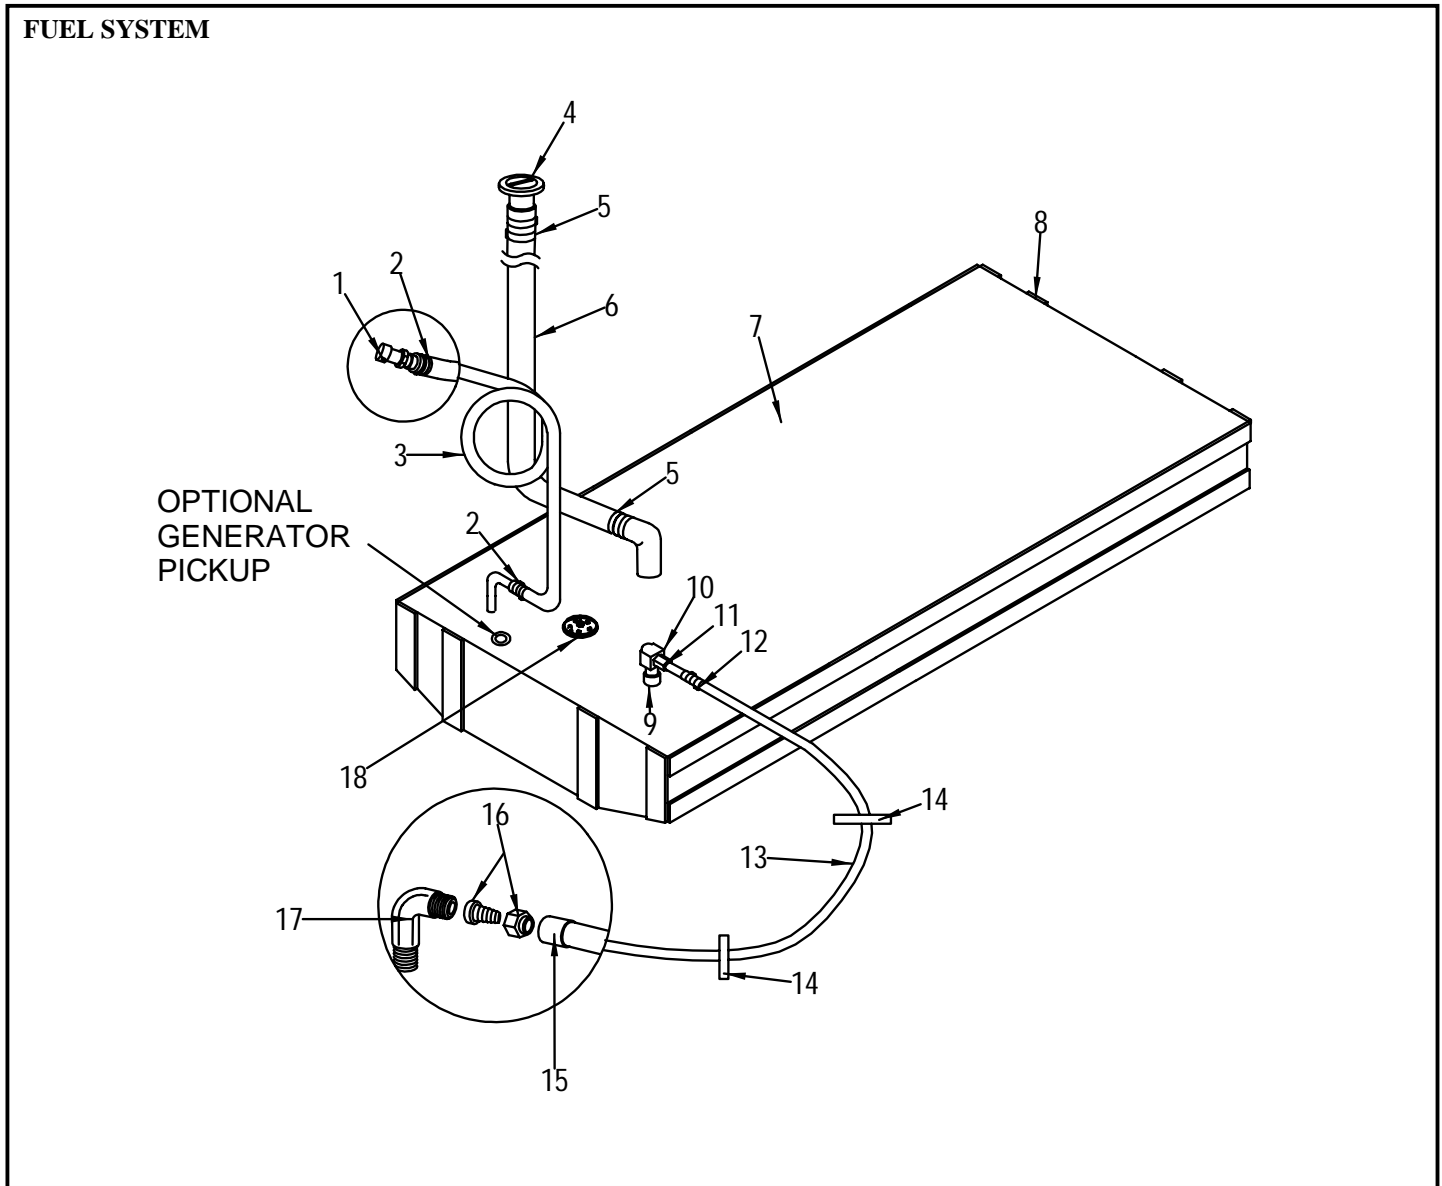

FUEL SYSTEM

LABELS

- 1 126888 VENT, FUEL/WATER TANK 5/8" X 3"
- 2 256677 CLAMP, HOSE #12 1/2"-1.25" SS .505
- 723742 COVER, CLAMP END PROT. .045" X .465-1/2" RED
- 3 123778 HOSE, FUEL 5/8" TYPE A CLASS 2
- 4 1109313 DECK PLATE, GAS SS 1.5" RED CLR-CODE
- 522599 KEY, DECK PLATE CAP
- 522557 DECK PLATE, CAP W/CHAIN GAS/WATER
- 5 256693 CLAMP, HOSE #24 1"-2" SS .505
- 723742 COVER, CLAMP END PROT. .045" X .465-1/2" RED
- 6 123745 HOSE, FUEL 1.5" TYPE A CLASS 2
- 7 720573 TANK, FUEL 270DA-94 100GAL
- 8 485318 TAPE, FOAM CLSD-CELL NEOPRENE 3/8" TH X 2" W
- 9 171330 BUSHING, BRASS 1/4" FPT X 1/2" MPT
- 10 140418 ELBOW, BRASS 90DEG STREET 1/4"
- 11 147611 ADAPTER, BRASS 1/4" MPT X 3/8" BARB
- 12 123398 CLAMP, HOSE #06M 5/16"-7/8" SS MINI
- 723759 COVER, CLAMP END PROT. .035" X .300-1/2" RED
- 13 684738 HOSE, FUEL 3/8" TYPE A CLASS 1
- 14 123661 CLAMP, LOOM VINYL DIP 1"
- 15 139980 FERRULE, FUEL LINE 3/8"
- 16 170589 FITTING, BRASS 3/8" BARB/NUT
- 17 140467 ELBOW, BRASS 90DEG 3/8" SAE X 1/4" MPT
- 18 1200351 SENDING UNIT, 270DA/SE FUEL TANK
- 141770 SENDING UNIT, GASKET ONLY

- 125088 LABEL, FUEL WARNING NMMA (GAS)

CE OPTION GROUP (EUROPEAN DEALERS ONLY) OPTION

- 3 947507 HOSE, FUEL 5/8" ISO/CE
- 13 947473 HOSE, FUEL 3/8" ISO/CE