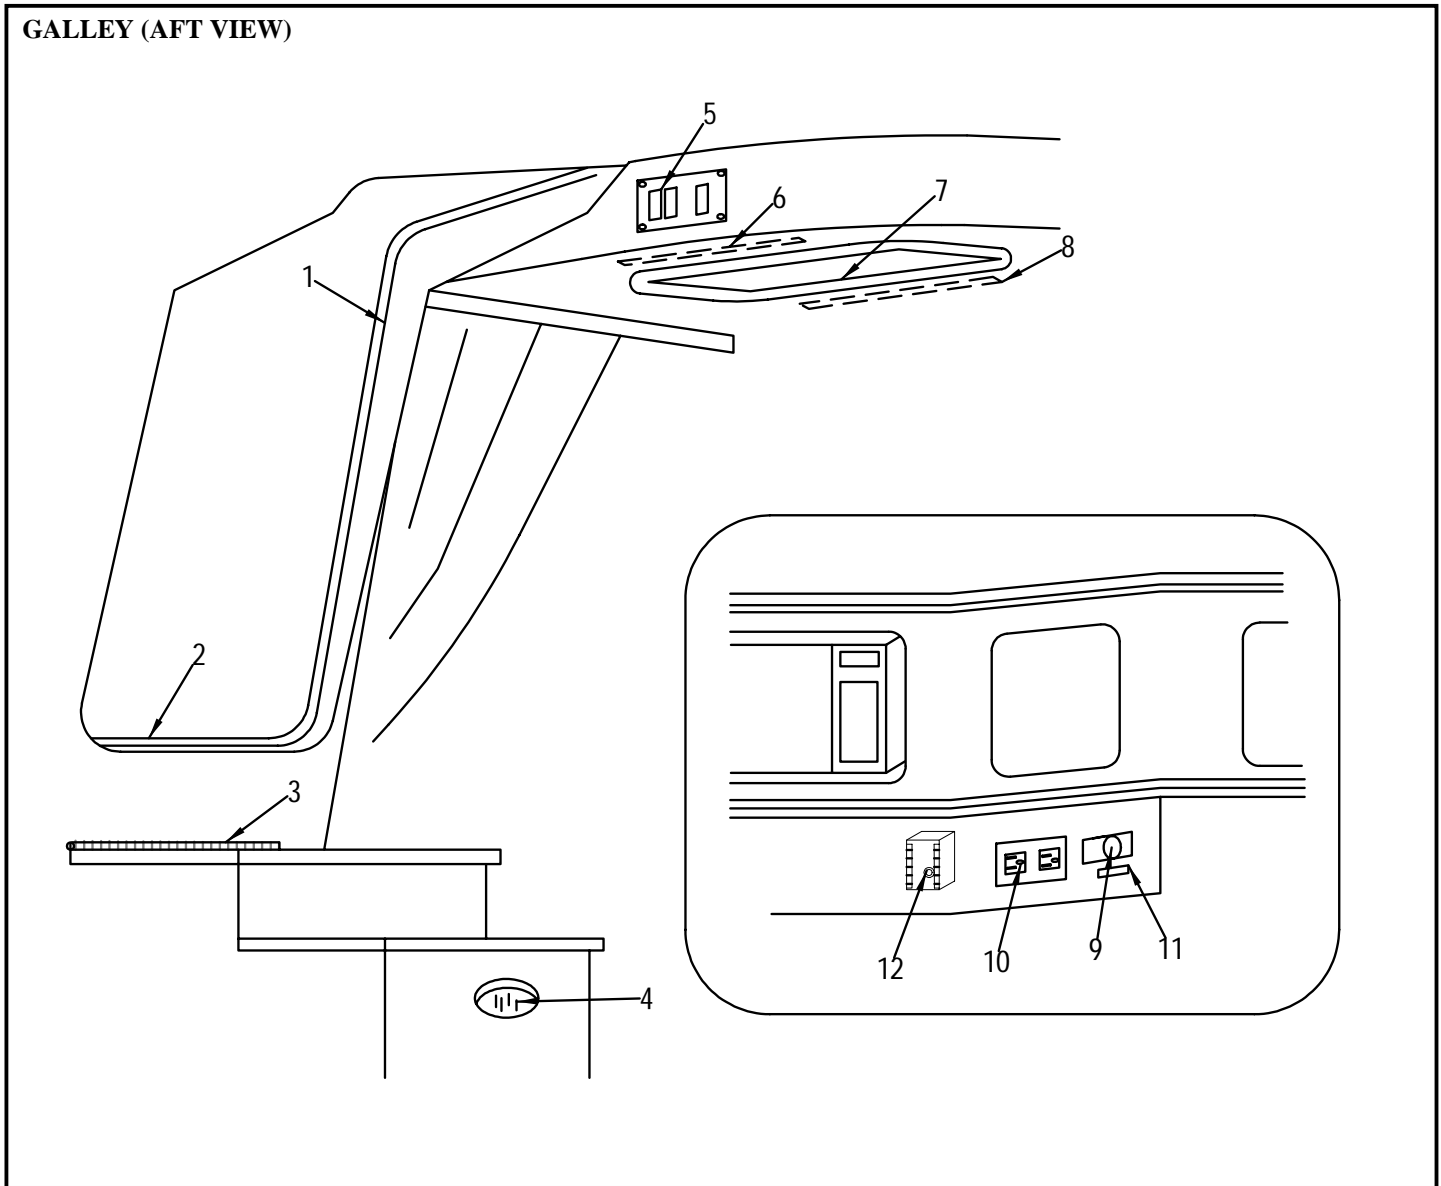

GALLEY (AFT VIEW)

- 1 890459 T-MOLD, VINYL INSERT 5/8" POL BRASS (FLEX)
- 2 776476 TRIM, HDPE ENTRY DOOR SLIDE 23.5"X 1.25"ARW
- 3 198663 HINGE, AL CONT FORM/SGL 2"X 72" BLK
- 4 840850 LIGHT, COURTESY OVAL STEP ANTIQUE WHT (INT)
  1184639 BULB, REPL FOR MRP #0840850 (STEP LT)
- 5 786756 PANEL, 270DA LIGHT SWITCH
  681627 BODY, ROCK SW SPST 120V NEON
  726828 ACTUATOR, ROCK BLK W/CLEAR LENS-LIGHTS
- **GALLEY A.C.**
  648097 BODY, ROCK SW SPST BLK 12V INCAND
  679274 ACTUATOR, ROCK VERT BLK W/BUE LENS LIGHTS
- **GALLEY MAIN D.C./GALLEY D.C.**
- 6 607051 LIGHT, FLUOR 12V/15W
  415174 BULB, 15W STD LAMP THINLITE
- 7 778829 LENS, CEILING PANEL LIGHT PRISMATIC PLASTIC
- 8 137562 LIGHT, FLUOR SLIMLINE 22"
  137570 BULB, FLUOR 18" (FOR 22" SLIMLINE)
- 9 324335 RECEPTACLE, FEMALE 12V
- 10 258368 RECEPTACLE, GFI DUPLEX WHT 15A
  627737 BOX, RECEPTACLE/SWITCH PVC 1-GANG DEEP
- 11 324756 LABEL, RECEPTACLE 12V-15A MAX (LEXAN)
- 12 965707 MONITOR, CO DETECTOR WHT