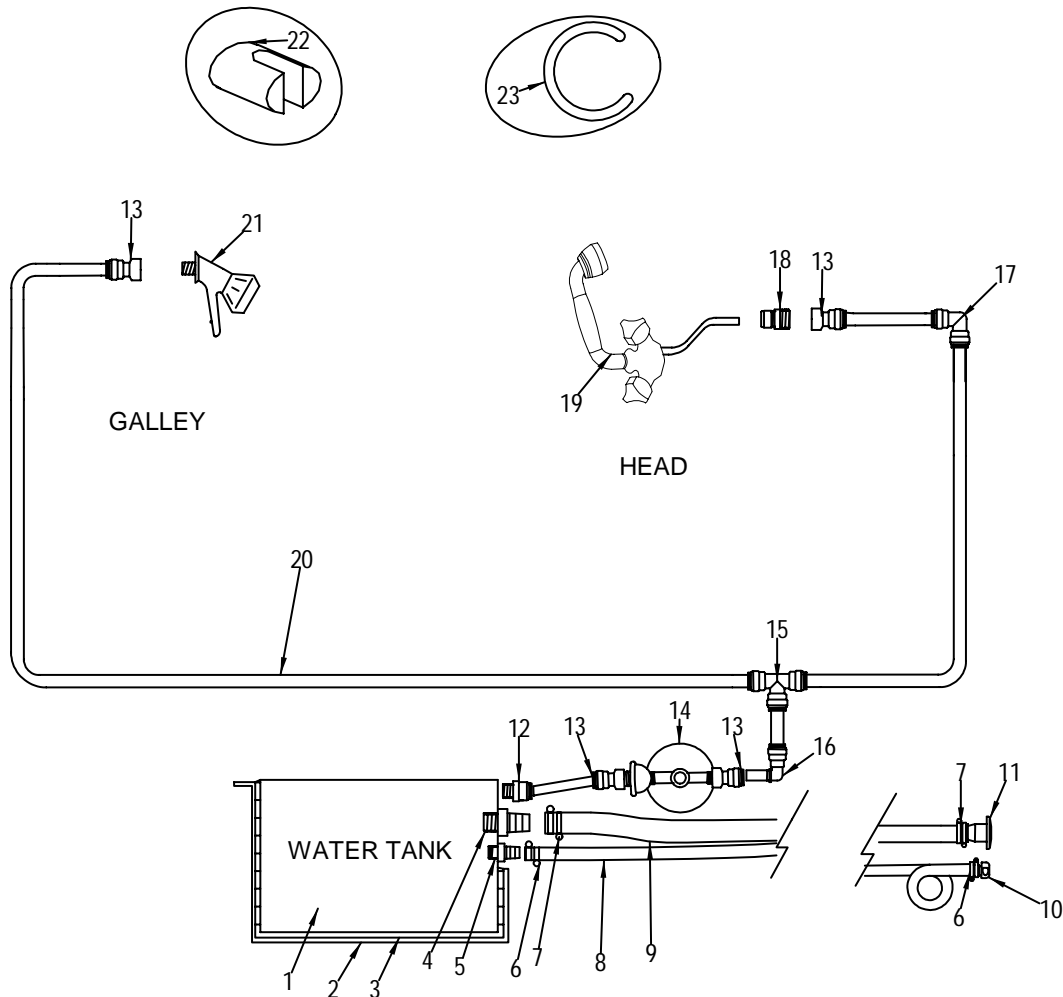

WATER SYSTEM

WATER SYSTEM

22 1160308 SHOWER, WALL MT ONLY (WHALE)
23 910083 CLIP, WHALE COLLET 15MM

- 1 723163 TANK, WATER 270DA-94 - 24GAL
- 2 212761 STRAP, HOLDING TANK 52.25"
- 3 130690 TAPE, FOAM CLSD-CELL NEOPRENE 1/4"TH X 2"W
- 4 147488 ADAPTER, PVC 1.5"MPT X 1.5"BARB
- 5 141473 ADAPTER, GENOVA 1/2"MPT X 1/2"BARB
- 6 256677 CLAMP, HOSE #12 1/2"-1.25" SS .505
- 723742 COVER, CLAMP END PROT .045"X.465-1/2"RED
- 7 256693 CLAMP, HOSE #24 1"-2" SS .505
- 723742 COVER, CLAMP END PROT .045"X.465-1/2"RED
- 8 857706 HOSE, CORR VAC 5/8" PVC BILGE GREY
- 9 490219 HOSE, CORR SAN/WATER-FILL 1.5" RH
- 10 126888 VENT, FUEL/WATER TANK 5/8"X 3"
- 11 1109321 DECK PLATE, WATER SS BLUE CLR-CODE
- 522599 KEY, DECK PLATE CAP
- 522557 DECK PLATE, CAP W/CHAIN GAS/WATER
- 12 909952 ADAPTER, WHALE STRAIGHT 1/2"M-15MM BRASS
- 13 1137041 ADAPTER, WHALE 1/2"F-15MM BRASS
- 14 1128164 PUMP, FRESH WATER SHURFLO 2.8GPM IMP
- 15 909929 TEE, WHALE EQUAL 15MM
- 16 909978 ELBOW, WHALE 90DEG STEM 15MM
- 17 909937 ELBOW, WHALE 90DEG EQUAL 15MM
- 18 942466 COMPRESSION FITTING, BRASS 10MM 1/2"MPT
- 19 1160290 FAUCET, SHOWER COLD ONLY WHT
- 20 1137025 TUBING, WHALE 15MM X 10MM X 164' BLUE
- 21 266668 FAUCET, WHALE CKPT ENT CTR