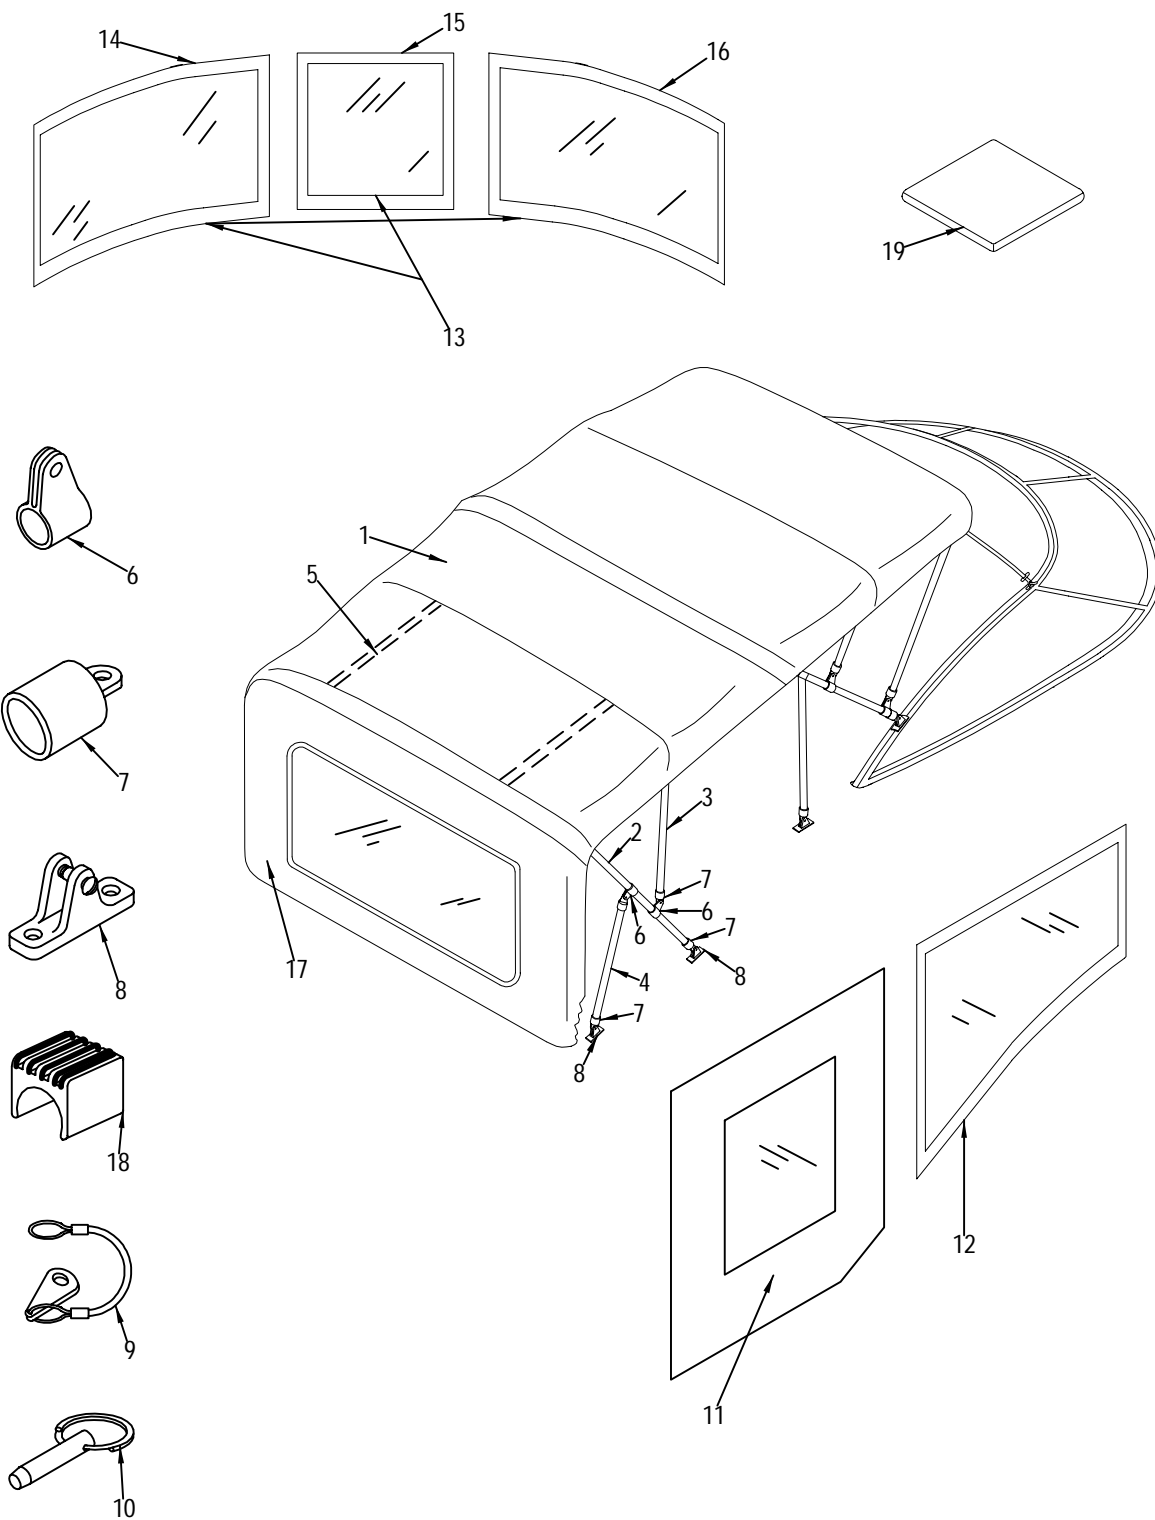

CANVAS

1	927640	CANVAS, 270DA/SE-97 BIM TOP LINEN
	1106244	CANVAS, 270SE-98 BIM TOP BOOT LINEN
	927673	CANVAS, 270DA-97 BIM TOP FAB LINEN
	855882	CANVAS, 270DA-96 BIM TOP BOWS W/HDWR
	855924	CANVAS, 270DA-96 BIM TOP HDWR MNT PKG
2	855890	CANVAS, 270DA-96 BIM TOP MAIN BOW N/HDWR
3	855908	CANVAS, 270DA-96 BIM TOP BOW2 N/HDWR
4	855916	CANVAS, 270DA-96 BIM TOP BOW3 N/HDWR
5	855932	CANVAS, 270DA-96 BIM TOP FWD STRAP BLK
6	855940	CANVAS, 270DA-96 BIM TOP REAR STANCH
7	439307	SLIDE, JAW SLIDE 7/8"
8	221085	CAP, SS EYE END 7/8"
9	221143	HINGE, DECK FLAT STRAIGHT W/SCREW SS
10	464115	LANYARD, 6" W/TAB
11	720201	PIN, PULL 3/16" W/CABLE
12	195412	EYE, STRAP EYE (SNAP EYE) CHROME (CONV TOP)
13	922922	CANVAS, HATCH CVR 20X20 LINEN SLIP 97

CANVAS (SUNBRELLA PACKAGE, OPTIONAL)

14	922591	CANVAS, 270DA/SE-97 SIDE CURT SET LINEN
	927707	CANVAS, 270DA-97 SIDE CURT PORT LINEN
	927731	CANVAS, 270DA-97 SIDE CURT STBD LINEN
15	922625	CANVAS, 270DA/SE-97 AFT CURT LINEN
16	922849	CANVAS, 270DA/SE-97 VISOR CURT CLEAR/LINEN
17	922518	CANVAS, 270DA-97 VISOR CURT CLEAR/LINEN PORT
18	966127	CANVAS, 270DA-97 VISOR CURT CLEAR/LINEN CTR
19	966093	CANVAS, 270DA-97 VISOR CURT CLEAR/LINEN STBD
20	580688	SPACER, SIDE CURTAIN 7/8"

NOT SHOWN

788547	CANVAS, STRG BAG 10X60 LRG GREY 95

CANVAS (OPTIONAL CAMPER)