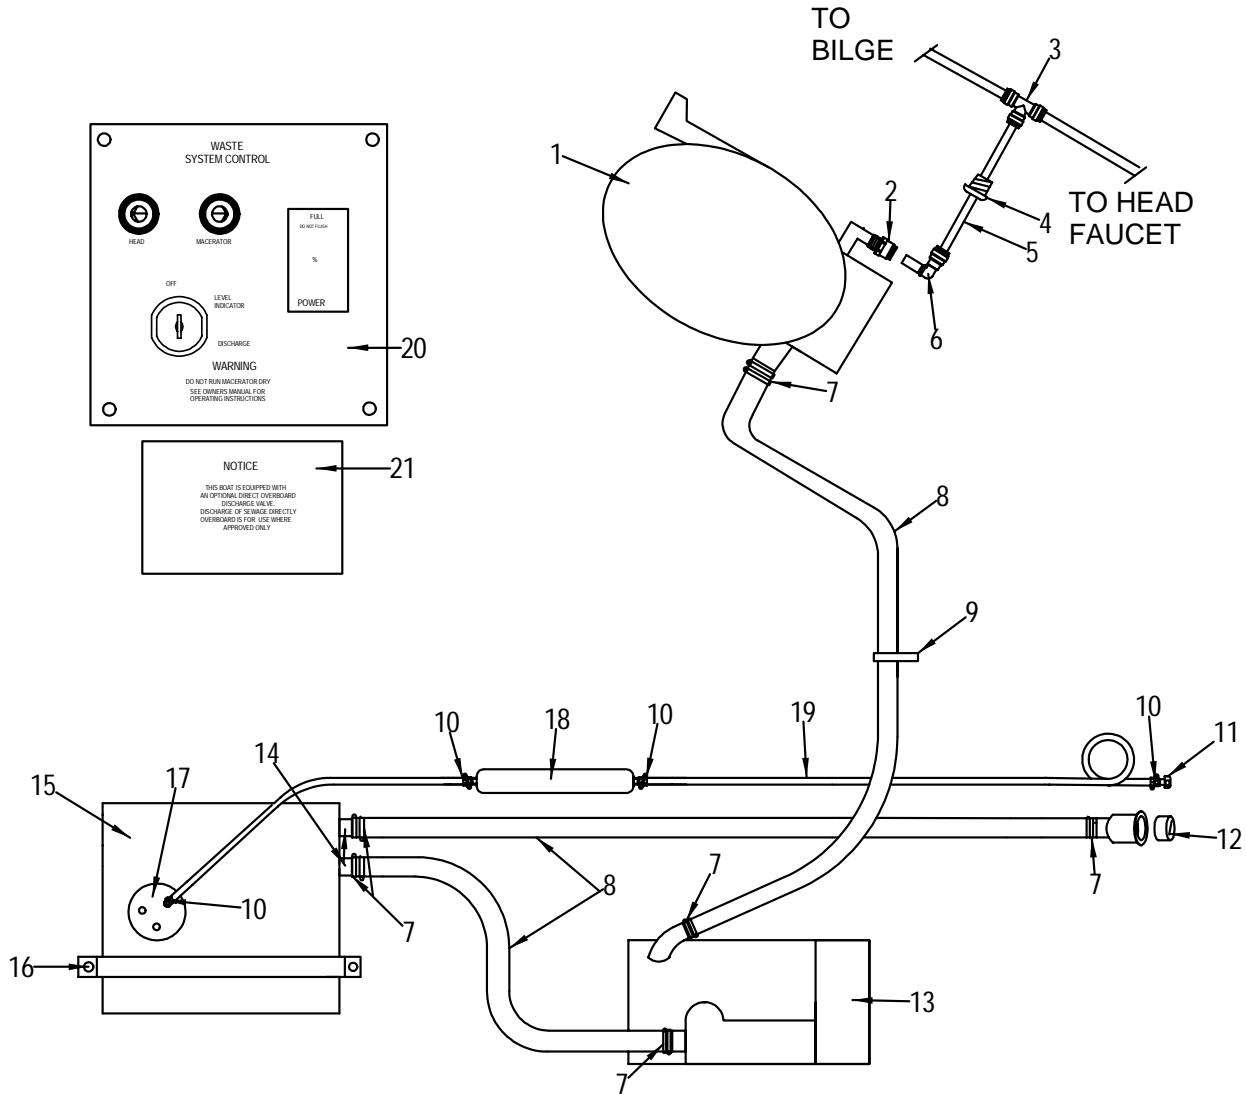

SEWAGE SYSTEM (VACUUM FLUSH HEAD W/HOLDING TANK)

**SEWAGE SYSTEM (VACUUM FLUSH HEAD
W/HOLDING TANK)**

1	968511	HEAD, VACU-FLUSH SIDE DISCHARGE BONE
2	1137041	ADAPTER, WHALE 1/2"-F-15MM BRASS
3	909929	TEE, WHALE EQUAL 15MM
4	1121946	THRU-HULL, PLAS 3/4" PEARL
5	1137025	TUBING, WHALE 15MM X 10MM X 164' BLUE
6	909978	ELBOW, WHALE 90DEG STEM 15MM
7	256693	CLAMP, HOSE #24 1"-2" SS .505
	723742	COVER, CLAMP END PROT .045"X.465-1/2"RED
8	846899	HOSE, SANI 1.5" PREMIUM RBR BLK
9	123604	CLAMP, LOOM VINYL DIP 2.5"
10	256677	CLAMP, HOSE #12 1/2"-1.25" SS .505
	723742	COVER, CLAMP END PROT .045"X.465-1/2"RED
11	126888	VENT, FUEL/WATER TANK 5/8"X 3"
	618702	GASKET, 1"OD X 3/4"ID X 1/16"
12	522599	KEY, DECK PLATE CAP
	1109347	DECK PLATE, WASTE SS BLK CLR-CODE
	522581	DECK PLATE, CAP W/CHAIN
13	844274	VACUUM GEN, HEAD SYS PUMP/ACCUM 12V
14	147488	ADAPTER, PVC 1.5"MPT X 1.5"BARB
15	555433	TANK, HOLDING 20 GAL
16	129247	BAR, ALUM FLAT 1/8"X 2"X 12'
	130690	TAPE, FOAM CLSD-CELL NEOPRENE 1/4"TH X 2"W
17	185033	SENDING UNIT, HOLD TANK CAP W/PROBE (2-POS)
18	134759	FILTER, HEAD TREATMENT SYSTEM
19	124719	HOSE, SANI/CHEMICAL TDX 5/8"
20	993568	PANEL, 270SDA-98 WASTE SYS CNTRL
	557785	SWITCH, IGN STARTER
	654244	BRKR, P/BTN-MANUAL RESET 25A
	533729	BRKR, P/BTN-MANUAL RESET 15A
	563122	INDICATOR, WASTE LEVEL 12V
21	955278	LABEL, NOTICE OVERBOARD DISCHARGE (LEXAN)

NOT SHOWN

1073501	HARNES, 270SDA-98 WASTE SYSTEM