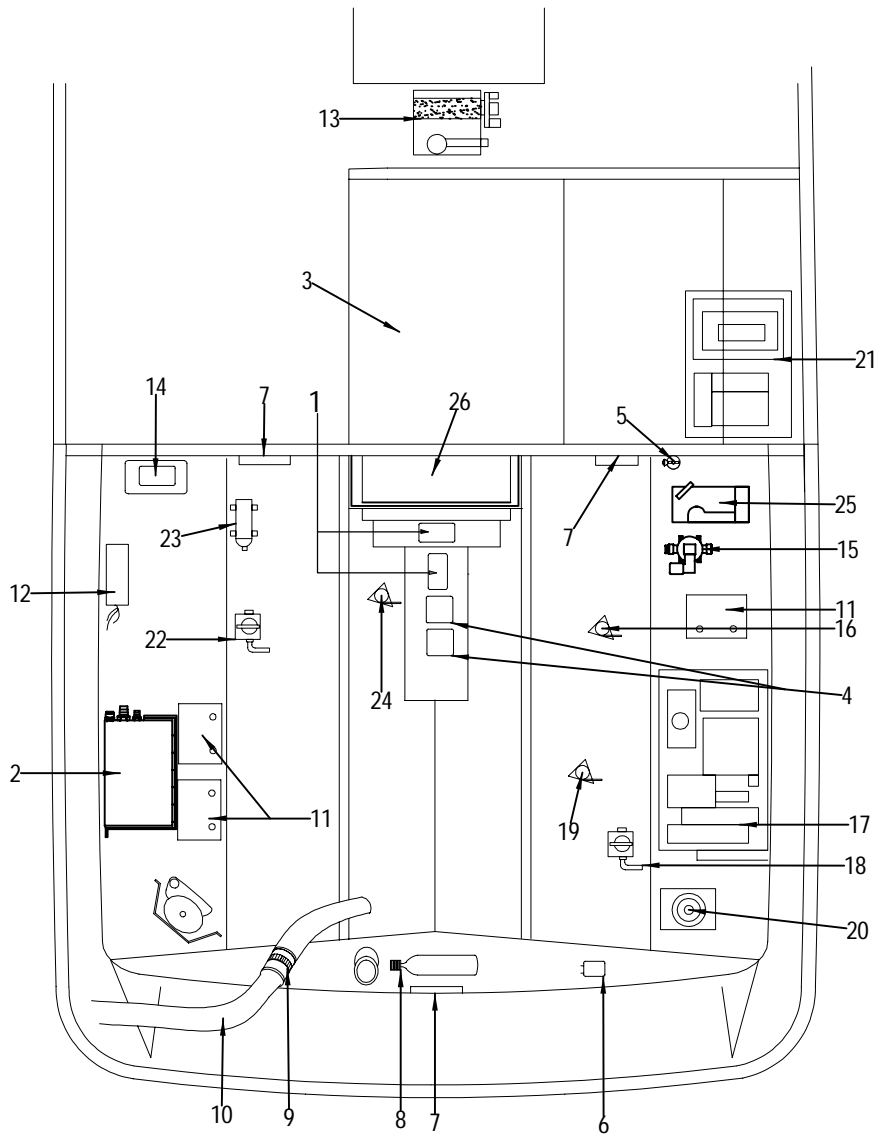

BILGE (W/GENERATOR AND VACUUM FLUSH HEAD W/ HOLDING TANK)

**BILGE (W/GENERATOR AND VACUUM FLUSH HEAD
W/ HOLDING TANK)**

1	815431	SWITCH, FLOAT SUREBAIL W/CONN
2	723163	TANK, WATER 270DA-94 - 24GAL
3	720573	TANK, FUEL 270DA-94 100GAL
4	273003	PUMP, BILGE 1000GPH
5	1128164	PUMP, FRESH WATER SHURFLO 2.8GPM IMP
6	268508	TRIM TAB, HYD PUMP KIT W/3"NIPPLE
	841825	SHIM, PVC TRIM TAB PUMP BLK
7	822668	LIGHT, SGL DOME FLUSH MT PLAS WHT W/O SWITCH
	604801	BULB, DOME LIGHT 12V
8	196337	HALON SYS, AUTOMATIC 150CF (1301 HALON)
	140608	LIGHT, INDICATOR GREEN 14V
9	744581	BLOWER, BILGE 4" TURBO 4000 WATER RESISTANT
10	124016	HOSE, VENT/BLOWER 4" EX HVY DTY
11	130435	HOLDER, BATTERY GR27 BLK NYLON W/SS
12	679191	BOX, DC MAIN BKR PNL ASSY 270DA/WE/290DA-93
	141119	BRKR, MANUAL RESET KLIXON 50A
	208512	BRKR, MANUAL RESET KLIXON 5A
	213785	BRKR, MANUAL RESET KLIXON 60A
13	939892	SHOWER, SUMP ASSY 12V W/800 PUMP/CHCK VLV
14	970939	CONVERTER, 20AMP 120/220 50/60HZ 12VDC FLYBK

NOT SHOWN

881334	BRACKET, ALUM 1.5"X 3"X 37.75" CHANNEL
315507	INSULATION, VIBRACON 1"
124289	HOSE, CONDUIT/SPLIT 3/4" BLK
124305	HOSE, CONDUIT/SPLIT 1" BLK
124321	HOSE, CONDUIT/SPLIT 1.25" BLK
723353	HARNES, 270DA-94 BILGE
584417	HARNES, 270-91/290DA-92 SE 20' MERC EXT
140327	ALARM, BUZZER HIGH WATER
1116896	CABLE, BATT KIT 270SE-98 SGL ENG
802074	GALVANIC ISOLATOR, ZINC SAVER II 30AMP
144675	ADAPTER, BRASS 1/2"MPT X 5/8"BARB

LABELS

134908	PLATE, NOTICE OIL DISCHARGE
852624	LABEL, STAY CLEAR OF MOVING PARTS

CE OPTION GROUP (EUROPEAN DEALERS ONLY) OPTION

8	934968	FIRE EXT SYS, FM200 150CF GAS/DSL-AUTO
	140608	LIGHT, INDICATOR GREEN 14V

MACERATOR OPTION

15	134858	PUMP, HEAD SYS MACERATOR
16	518456	SEACOCK, BRZ 1.5" W/O TAILPIECE

GENERATOR

17	865410	GENERATOR, 4.0 KW GAS KOHLER 110/60 CA CERT
	514687	GENERATOR, 3.5 KW GAS KOHLER 220/50HZ
18	845339	STRAINER, BRZ WATER INTAKE 1/2"
19	518431	SEACOCK, BRZ 3/4" W/O TAILPIECE
20	846873	MUFFLER, 2"IN X 2"OUT W/SIDE INLET (DURALIFT)

AIR CONDITIONER COMPONENTS

21	948240	A/C COMP, 7K BTU STOWAWAY 115V
	948257	A/C COMP, 7K BTU STOWAWAY 230V
22	144717	STRAINER, BRZ WATER INTAKE 3/4" SPECIAL #5937
23	948265	A/C COMP, PUMP SEAWATER 115V
	948349	A/C COMP, PUMP SEAWATER 230V
24	518431	SEACOCK, BRZ 3/4" W/O TAILPIECE

VACUUM FLUSH HEAD W/HOLDING TANK OPTION

25	844274	VACUUM GEN, HEAD SYS PUMP/ACCUM 12V
26	555433	TANK, HOLDING 20 GAL