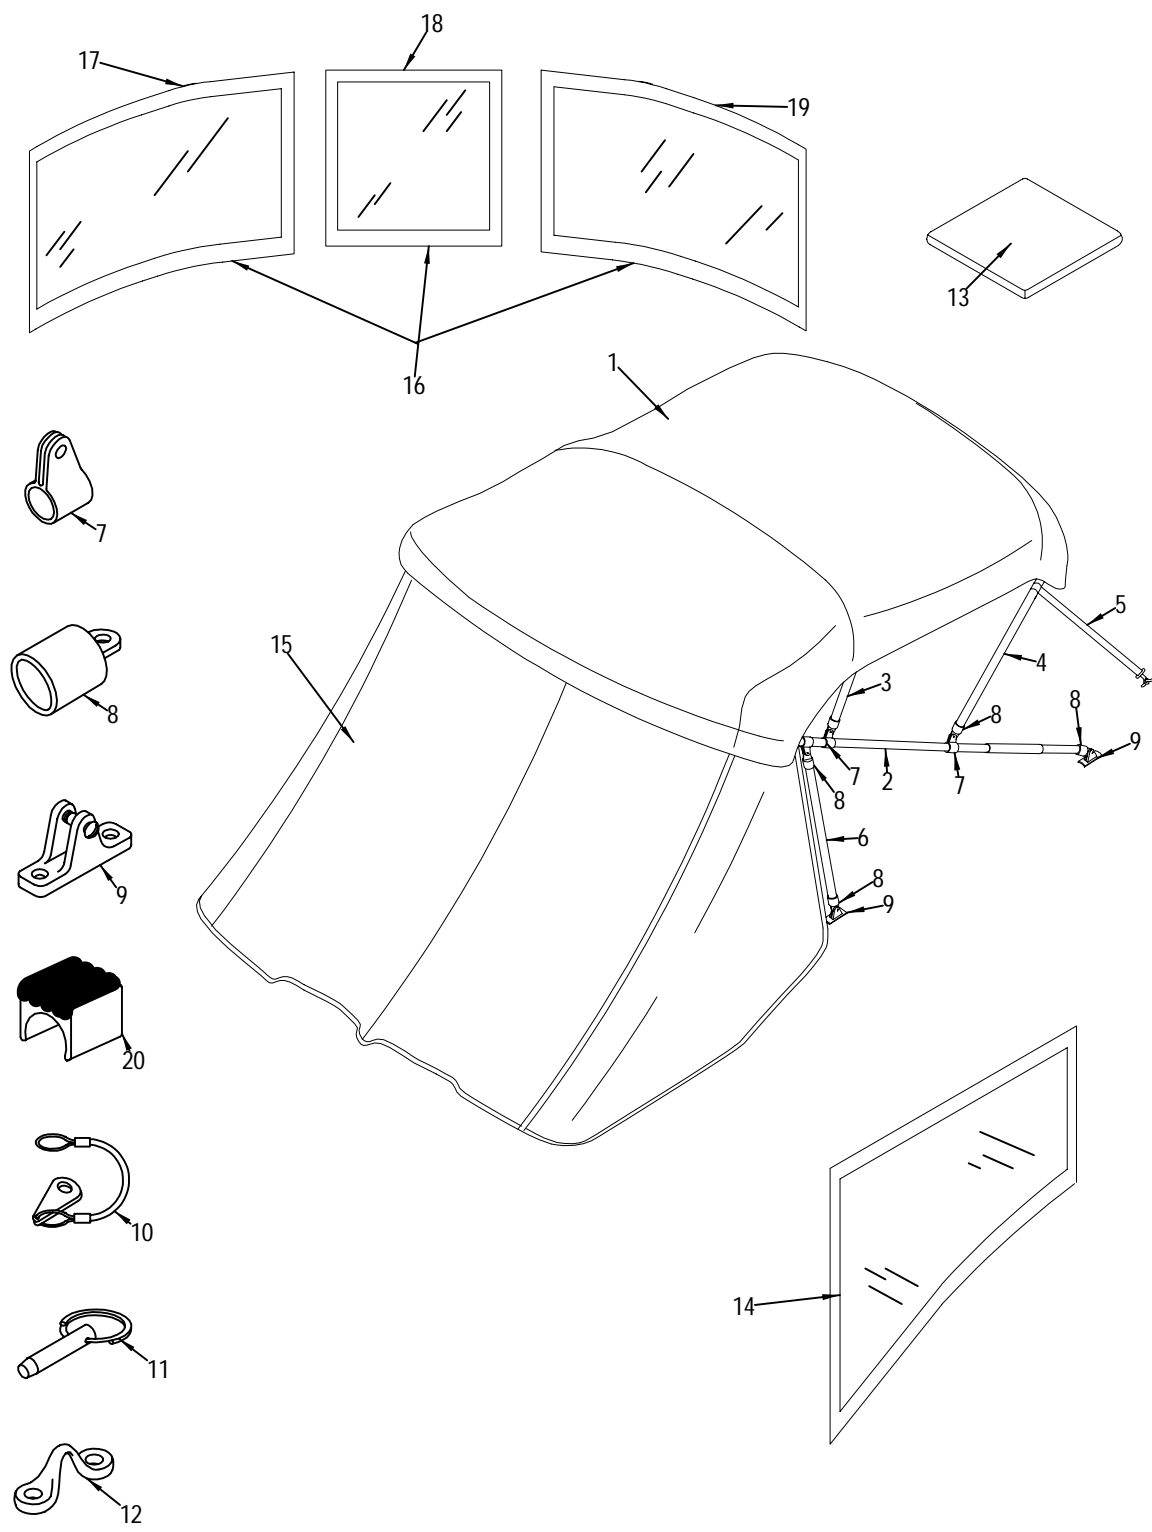

CANVAS

CANVAS

1	927640	CANVAS, 270DA/SE-97 BIM TOP LINEN
	1106244	CANVAS, 270SE-98 BIM TOP BOOT LINEN
	927673	CANVAS, 270DA-97 BIM TOP FAB LINEN
	855882	CANVAS, 270DA-96 BIM TOP BOWS W/HDWR
	855924	CANVAS, 270DA-96 BIM TOP HDWR MNT PKG
2	855890	CANVAS, 270DA-96 BIM TOP MAIN BOW N/HDWR
3	855908	CANVAS, 270DA-96 BIM TOP BOW2 N/HDWR
4	855916	CANVAS, 270DA-96 BIM TOP BOW3 N/HDWR
5	855932	CANVAS, 270DA-96 BIM TOP FWD STRAP BLK
6	855940	CANVAS, 270DA-96 BIM TOP REAR STANCH
7	439307	SLIDE, JAW SLIDE 7/8"
8	221085	CAP, SS EYE END 7/8"
9	221143	HINGE, DECK FLAT STRAIGHT W/SCREW SS
10	464115	LANYARD, 6" W/TAB
11	720201	PIN, PULL 3/16" W/CABLE
12	195412	EYE, STRAP EYE (SNAP EYE) CHROME (CONV TOP)
13	922922	CANVAS, HATCH CVR 20X20 LINEN SLIP 97

CANVAS (SUNBRELLA PACKAGE, OPTIONAL)

14	922591	CANVAS, 270DA/SE-97 SIDE CURT SET LINEN
	927707	CANVAS, 270DA-97 SIDE CURT PORT LINEN
	927731	CANVAS, 270DA-97 SIDE CURT STBD LINEN
15	922625	CANVAS, 270DA/SE-97 AFT CURT LINEN
16	922849	CANVAS, 270DA/SE-97 VISOR CURT CLEAR/LINEN
17	922518	CANVAS, 270DA-97 VISOR CURT CLEAR/LINEN PORT
18	966127	CANVAS, 270DA-97 VISOR CURT CLEAR/LINEN CTR
19	966093	CANVAS, 270DA-97 VISOR CURT CLEAR/LINEN STBD
20	580688	SPACER, SIDE CURTAIN 7/8"

NOT SHOWN

788547	CANVAS, STRG BAG 10X60 LRG GREY 95