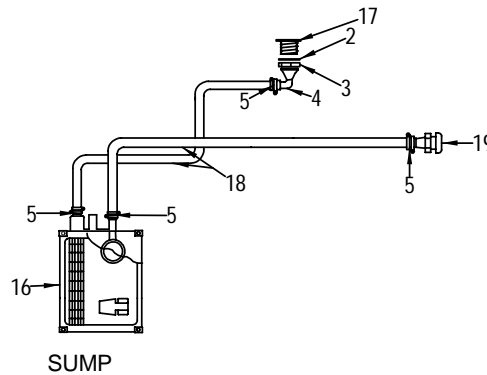

DRAINAGE SYSTEM

HEAD SINK DRAIN

AFT COCKPIT LINER DRAIN

SHOWER DRAIN

BILGE PUMP DISCHARGE

LINER STEP DOWN DRAIN

DRAINAGE SYSTEM

- 1 175687 DRAIN, SINK STRAINER 2.5" SS
- 2 344721 DRAIN ASSY, GASKET SHOWER SLIP NUT 1.5"
- 3 344762 DRAIN ASSY, SHOWER SLIP NUT 1.5"
- 4 408724 ELBOW, PVC 1.5" FLANGE X 3/4" BARB X 90DEG
- 5 256677 CLAMP, HOSE #12 1/2"-1.25" SS .505
723742 COVER, CLAMP END PROT .045"X.465-1/2"RED
- 6 123901 HOSE, CORR BILGE 1 1/8" BLK
- 7 124578 THRU-HULL, PLAS 1 1/8" WHT
- 8 819573 THRU-HULL, PLAS 1 1/8"- 1.25" TUBE X 90DEG
- 9 124537 THRU-HULL, PLAS 1.5" WHT
- 10 172726 HOSE CUFF, 1.5" RH WHT
- 11 256693 CLAMP, HOSE #24 1"-2" SS .505
723742 COVER, CLAMP END PROT .045"X.465-1/2"RED
- 12 490219 HOSE, CORR SAN/WATER-FILL 1.5" RH
- 13 146175 DRAIN ASSY, 1.25" DRAIN W/PLUG PLASTIC
- 14 256685 CLAMP, HOSE #16 3/4"-1.5" SS .505
723742 COVER, CLAMP END PROT .045"X.465-1/2"RED
- 15 123927 HOSE, CORR BILGE 1.25" BLK
- 16 939892 SHOWER, SUMP ASSY 12V W/800 PUMP/CHCK VLV
- 17 196782 DRAIN ASSY, SHOWER 1.5"
- 18 123885 HOSE, CORR BILGE 3/4" BLK
- 19 182964 THRU-HULL, PLAS 3/4" WHT
- 20 815431 SWITCH, FLOAT SUREBAIL W/CONN
- 21 273003 PUMP, BILGE 1000GPH