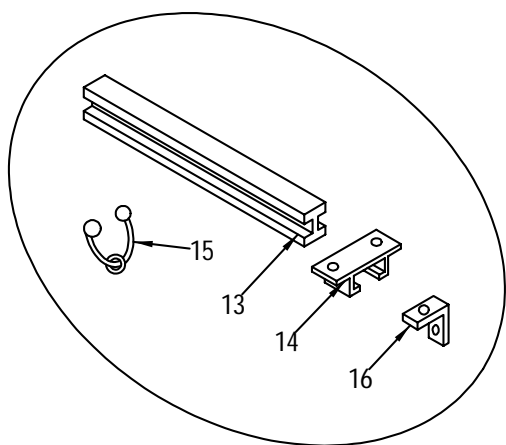

AFT STATEROOM