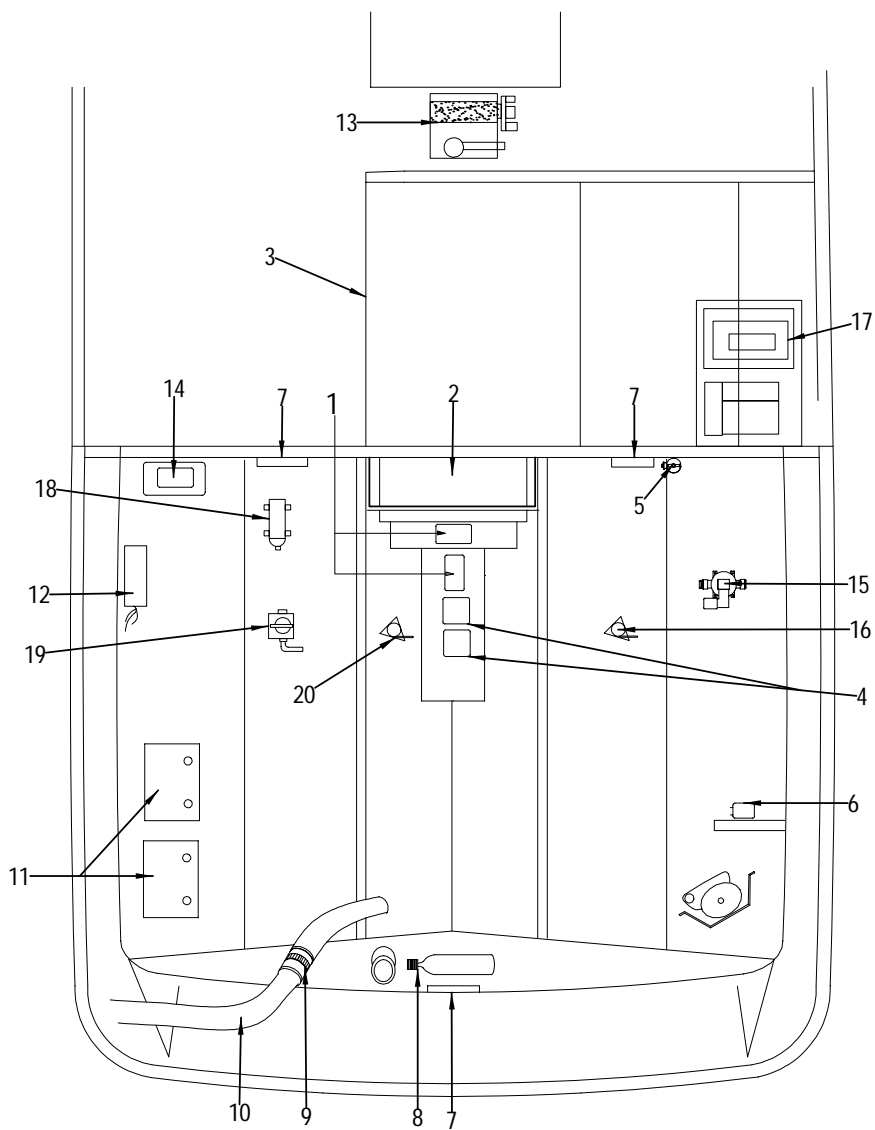

BILGE

BILGE

1	815431	SWITCH, FLOAT SUREBAIL W/CONN
2	723163	TANK, WATER 270DA-94 - 24GAL
3	720573	TANK, FUEL 270DA-94 100GAL
4	273003	PUMP, BILGE 1000GPH
5	1128164	PUMP, FRESH WATER SHURFLO 2.8GPM IMP
6	268508	TRIM TAB, HYD PUMP KIT W/3"NIPPLE
7	822668	LIGHT, SGL DOME FLUSH MT PLAS WHT W/O SWITCH
	604801	BULB, DOME LIGHT 12V
8	196337	HALON SYS, AUTOMATIC 150CF (1301 HALON)
	140608	LIGHT, INDICATOR GREEN 14V
9	744581	BLOWER, BILGE 4" TURBO 4000 WATER RESISTANT
10	124016	HOSE, VENT/BLOWER 4" EX HVY DTY
11	130435	HOLDER, BATTERY GR27 BLK NYLON W/SS
12	679191	BOX, DC MAIN BKR PNL ASSY 270DA/WE/290DA-93
	141119	BRKR, MANUAL RESET KLIXON 50A
	208512	BRKR, MANUAL RESET KLIXON 5A
	213785	BRKR, MANUAL RESET KLIXON 60A
13	939892	SHOWER, SUMP ASSY 12V W/800 PUMP/CHCK VLV
14	970939	CONVERTER, 20AMP 120/220 50/60HZ 12VDC FLYBK

NOT SHOWN

881334	BRACKET, ALUM 1.5"X 3"X 37.75" CHANNEL
315507	INSULATION, VIBRACON 1"
124289	HOSE, CONDUIT/SPLIT 3/4" BLK
124305	HOSE, CONDUIT/SPLIT 1" BLK
124321	HOSE, CONDUIT/SPLIT 1.25" BLK
723353	HARNES, 270DA-94 BILGE
584417	HARNES, 270-91/290DA-92 SE 20' MERC EXT
140327	ALARM, BUZZER HIGH WATER
1116896	CABLE, BATT KIT 270SE-98 SGL ENG
144675	ADAPTER, BRASS 1/2"MPT X 5/8"BARB

LABELS

134908	PLATE, NOTICE OIL DISCHARGE
852624	LABEL, STAY CLEAR OF MOVING PARTS

CE OPTION GROUP (EUROPEAN DEALERS ONLY) OPTION

8	934968	FIRE EXT SYS, FM200 150CF GAS/DSL-AUTO
	140608	LIGHT, INDICATOR GREEN 14V

MACERATOR OPTION

15	134858	PUMP, HEAD SYS MACERATOR
16	518456	SEACOCK, BRZ 1.5" W/O TAILPIECE

AIR CONDITIONER COMPONENTS

17	948240	A/C COMP, 7K BTU STOWAWAY 115V
	948257	A/C COMP, 7K BTU STOWAWAY 230V
18	948265	A/C COMP, PUMP SEAWATER 115V
	948349	A/C COMP, PUMP SEAWATER 230V
19	144717	STRAINER, BRZ WATER INTAKE 3/4" SPECIAL #5937
20	518431	SEACOCK, BRZ 3/4" W/O TAILPIECE