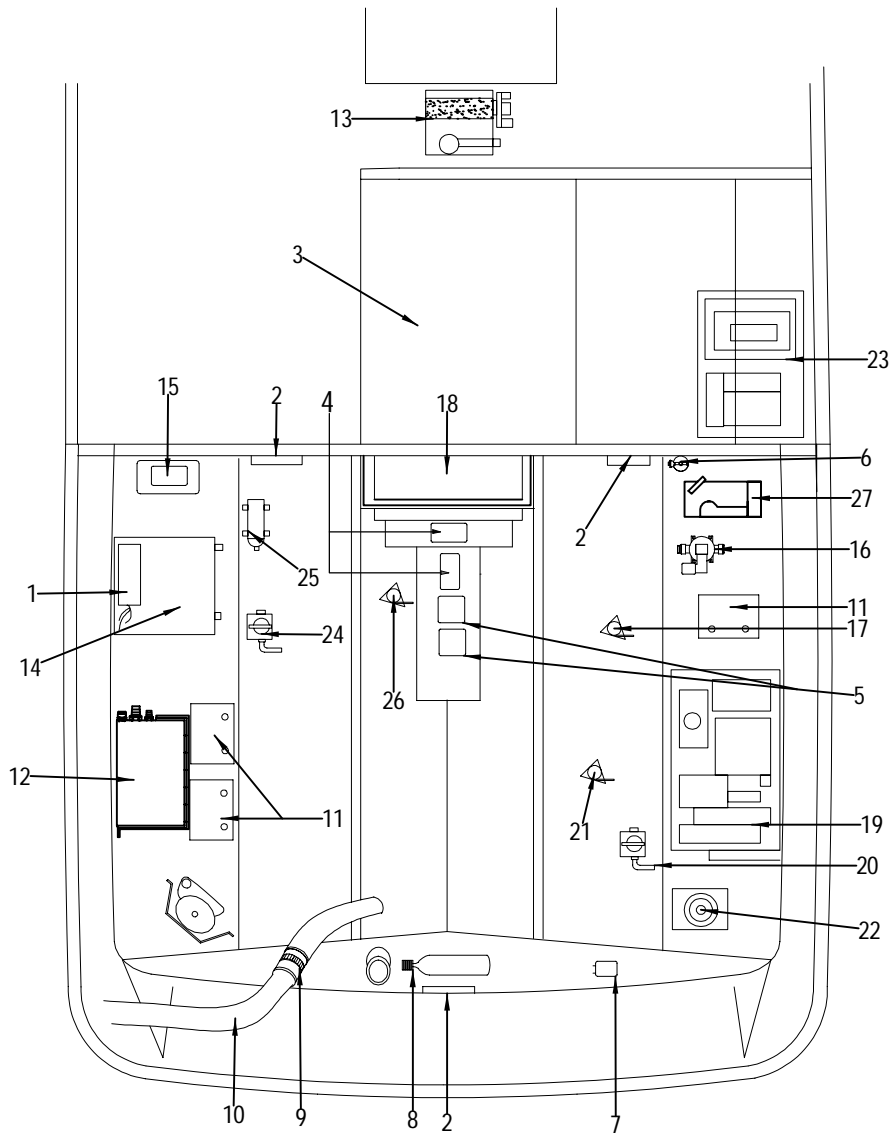

**BILGE (W/GENERATOR AND VACUUM FLUSH HEAD
W/ HOLDING TANK)**

1	815431	SWITCH, FLOAT SUREBAIL W/CONN
2	723163	TANK, WATER 270DA-94 - 24GAL
3	720573	TANK, FUEL 270DA-94 100GAL
4	273003	PUMP, BILGE 1000GPH
5	1128164	PUMP, FRESH WATER SHURFLO 2.8GPM IMP
6	268508	TRIM TAB, HYD PUMP KIT W/3"NIPPLE
	841825	SHIM, PVC TRIM TAB PUMP BLK
7	822668	LIGHT, SGL DOME FLUSH MT PLAS WHT W/O SWITCH
	604801	BULB, DOME LIGHT 12V
8	196337	HALON SYS, AUTOMATIC 150CF (1301 HALON)
	140608	LIGHT, INDICATOR GREEN 14V
9	744581	BLOWER, BILGE 4" TURBO 4000 WATER RESISTANT
10	124016	HOSE, VENT/BLOWER 4" EX HVY DTY
11	130435	HOLDER, BATTERY GR27 BLK NYLON W/SS
12	679191	BOX, DC MAIN BKR PNL ASSY 270DA/WE/290DA-93
	141119	BRKR, MANUAL RESET KLIXON 50A
	208512	BRKR, MANUAL RESET KLIXON 5A
	213785	BRKR, MANUAL RESET KLIXON 60A
13	939892	SHOWER, SUMP ASSY 12V W/800 PUMP/CHCK VLV
14	970939	CONVERTER, 20AMP 120/220 50/60HZ 12VDC FLYBK

NOT SHOWN

881334	BRACKET, ALUM 1.5"X 3"X 37.75" CHANNEL
315507	INSULATION, VIBRACON 1"
124289	HOSE, CONDUIT/SPLIT 3/4" BLK
124305	HOSE, CONDUIT/SPLIT 1" BLK
124321	HOSE, CONDUIT/SPLIT 1.25" BLK
723353	HARNES, 270DA-94 BILGE
584417	HARNES, 270-91/290DA-92 SE 20' MERC EXT
140327	ALARM, BUZZER HIGH WATER
1116896	CABLE, BATT KIT 270SE-98 SGL ENG
802074	GALVANIC ISOLATOR, ZINC SAVER II 30AMP
144675	ADAPTER, BRASS 1/2"MPT X 5/8"BARB

LABELS

134908	PLATE, NOTICE OIL DISCHARGE
852624	LABEL, STAY CLEAR OF MOVING PARTS

CE OPTION GROUP (EUROPEAN DEALERS ONLY) OPTION

8	934968	FIRE EXT SYS, FM200 150CF GAS/DSL-AUTO
	140608	LIGHT, INDICATOR GREEN 14V

MACERATOR OPTION

15	134858	PUMP, HEAD SYS MACERATOR
16	518456	SEACOCK, BRZ 1.5" W/O TAILPIECE

GENERATOR

17	865410	GENERATOR, 4.0 KW GAS KOHLER 110/60 CA CERT
	514687	GENERATOR, 3.5 KW GAS KOHLER 220/50HZ
18	845339	STRAINER, BRZ WATER INTAKE 1/2"
19	518431	SEACOCK, BRZ 3/4" W/O TAILPIECE
20	846873	MUFFLER, 2"IN X 2"OUT W/SIDE INLET (DURALIFT)

AIR CONDITIONER COMPONENTS

21	948240	A/C COMP, 7K BTU STOWAWAY 115V
	948257	A/C COMP, 7K BTU STOWAWAY 230V
22	144717	STRAINER, BRZ WATER INTAKE 3/4" SPECIAL #5937
23	948265	A/C COMP, PUMP SEAWATER 115V
	948349	A/C COMP, PUMP SEAWATER 230V
24	518431	SEACOCK, BRZ 3/4" W/O TAILPIECE

VACUUM FLUSH HEAD W/HOLDING TANK OPTION

25	844274	VACUUM GEN, HEAD SYS PUMP/ACCUM 12V
26	555433	TANK, HOLDING 20 GAL

BILGE (W/GENERATOR W/HOT WTR W/VACUUM FLSH W/MACERATOR W/OVRBRD DISCHAR)