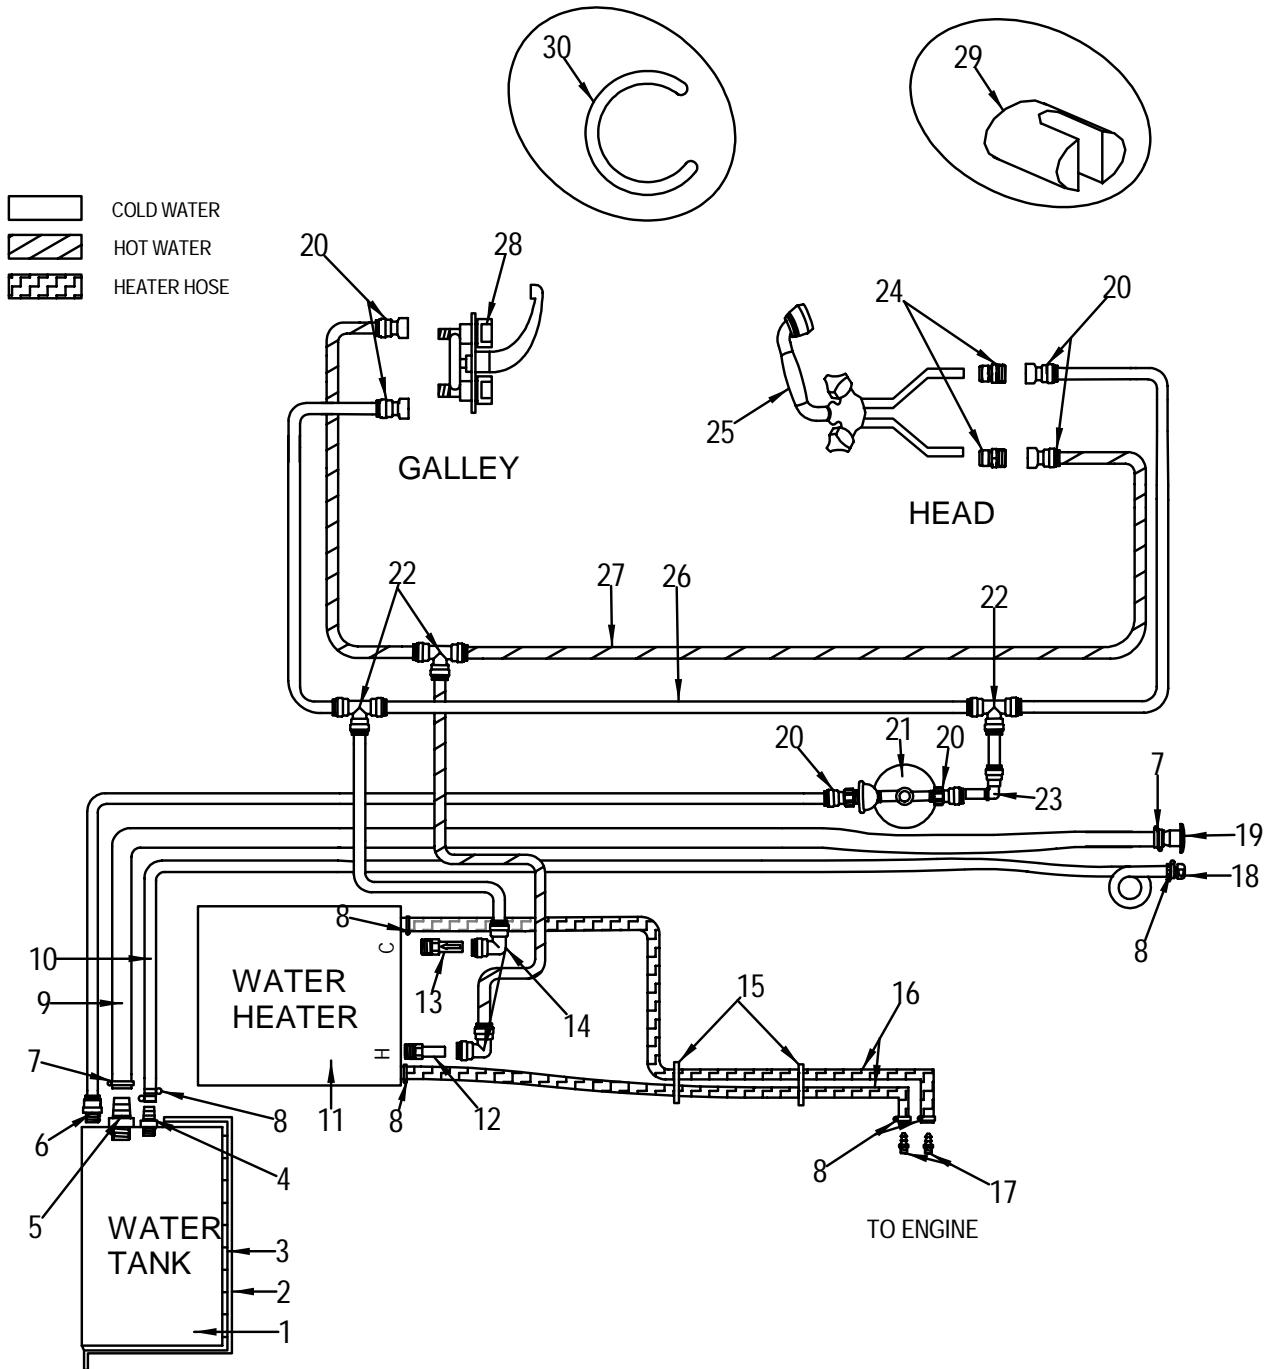

WATER SYSTEM (W/HOT WATER W/GENERATOR OR VACUUM FLUSH HEAD W/HOLDING TANK)

**WATER SYSTEM (W/HOT WATER W/GENERATOR OR
VACUUM FLUSH HEAD W/HOLDING TANK)**

1	723163	TANK, WATER 270DA-94 - 24GAL
2	212761	STRAP, HOLDING TANK 52.25"
3	130690	TAPE, FOAM CLSD-CELL NEOPRENE 1/4"TH X 2"W
4	141473	ADAPTER, GENOVA 1/2"MPT X 1/2"BARB
5	147488	ADAPTER, PVC 1.5"MPT X 1.5"BARB
6	909952	ADAPTER, WHALE STRAIGHT 1/2"M-15MM BRASS
7	256693	CLAMP, HOSE #24 1"-2" SS .505
	723742	COVER, CLAMP END PROT .045"X.465-1/2"RED
8	256677	CLAMP, HOSE #12 1/2"-1.25" SS .505
	723742	COVER, CLAMP END PROT .045"X.465-1/2"RED
9	490219	HOSE, CORR SAN/WATER-FILL 1.5" RH
10	857706	HOSE, CORR VAC 5/8" PVC BILGE GREY
11	1142496	HEATER, WATER 6 GAL 110/60 W/75-210T&P
	1156728	HEATER, WATER 6 GAL 220/50 W/75-210T&P
12	909986	ADAPTER, BRASS WHALE 1/2"M-15MM STEM
13	936724	ADAPTER, WHALE STEM CHECK 1/2"MPT X 15MM BRAS
14	909937	ELBOW, WHALE 90DEG EQUAL 15MM
15	123604	CLAMP, LOOM VINYL DIP 2.5"
16	124594	HOSE, WATER 5/8" HVY DTY (HEATER)
17	144675	ADAPTER, BRASS 1/2"MPT X 5/8"BARB
18	126888	VENT, FUEL/WATER TANK 5/8"X 3"
19	1109321	DECK PLATE, WATER SS BLUE CLR-CODE
	522599	KEY, DECK PLATE CAP
	522557	DECK PLATE, CAP W/CHAIN GAS/WATER
20	1137041	ADAPTER, WHALE 1/2"F-15MM BRASS
21	1128164	PUMP, FRESH WATER SHURFLO 2.8GPM IMP
22	909929	TEE, WHALE EQUAL 15MM
23	909978	ELBOW, WHALE 90DEG STEM 15MM
24	942466	COMPRESSION FITTING, BRASS 10MM 1/2"MPT
25	914903	FAUCET/SHOWER, WHT/MIX W/ON/OFF BRS TAIL
26	1137025	TUBING, WHALE 15MM X 10MM X 164' BLUE
27	910042	TUBING, WHALE 15MM X 11MM X 164' RED
28	1108448	FAUCET, GALLEY HOT/COLD MIXER
29	914911	SHOWER, WALL MNT ONLY
30	910083	CLIP, WHALE COLLET 15MM