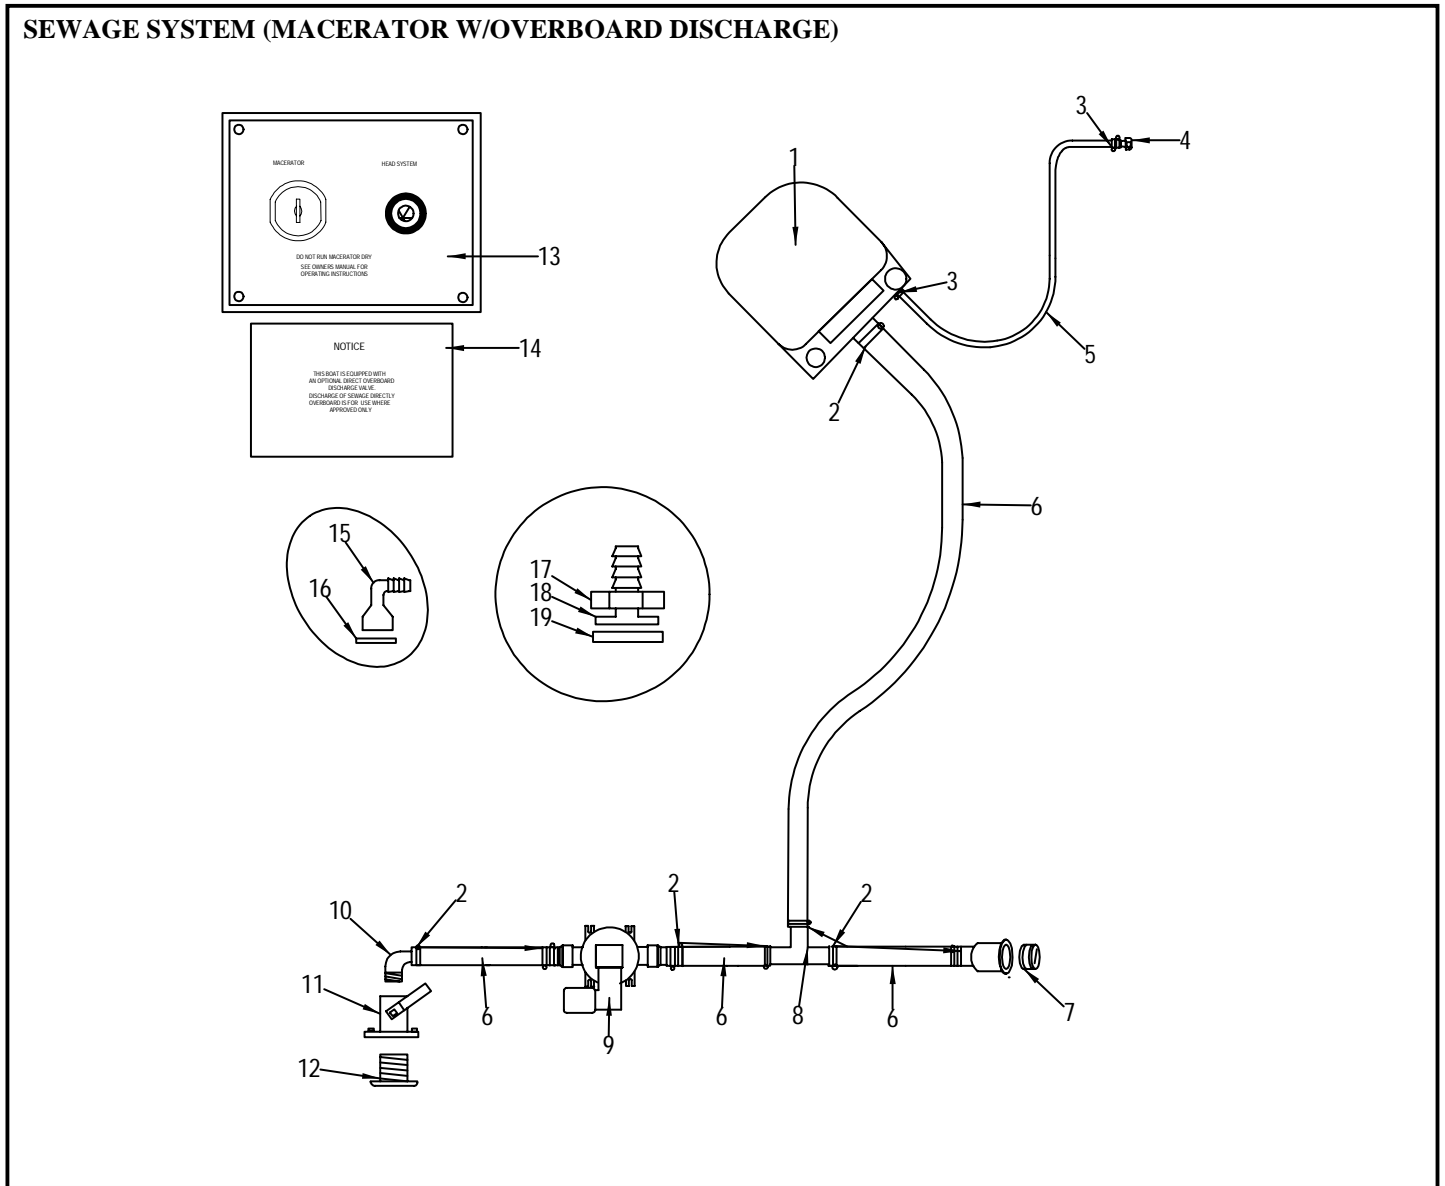

SEWAGE SYSTEM (MACERATOR W/OVERBOARD DISCHARGE)

19 1200245 WASHER, 270SE-98 3/4" (FOR 595504)

- 1 595504 HEAD, PORTABLE MSD SANI POTTI PARCHMENT 3.0GL
- 2 256693 CLAMP, HOSE #24 1"-2" SS .505
  723742 COVER, CLAMP END PROT. .045"X.465-1/2"RED
- 3 256677 CLAMP, HOSE #12 1/2"-1.25" SS .505
  723742 COVER, CLAMP END PROT. .045"X.465-1/2"RED
- 4 126888 VENT, FUEL/WATER TANK 5/8" X 3"
- 5 124719 HOSE, SANI/CHEMICAL TDX 5/8"
- 6 123844 HOSE, SANI/SMOOTH WALL 1.5"
- 7 1109347 DECK PLATE, WASTE SS BLK CLR-CODE
  522599 KEY, DECK PLATE CAP
  522581 DECK PLATE, CAP W/CHAIN
- 8 141721 VALVE, DIVERTER 1.5"
- 9 134858 PUMP, HEAD SYS MACERATOR
- 10 531566 ELBOW, BRZ 90DEG 1.5"MPT X 1.5"BARB
- 11 518456 SEACOCK, BRZ 1.5" W/O TAILPIECE
- 12 579870 THRU-HULL, BRZ 1.5" W/O NUT
- 13 786707 PANEL, SPCRUIS-95 MACERATOR
  557785 SWITCH, IGN STARTER
  278374 BRKR, P/BTN-MANUAL RESET 15A
- 14 955278 LABEL, NOTICE OVERBOARD DISCHARGE (LEXAN)
- 15 1200146 FITTING MODIFIED, 270SE-98 1 1/2" FOR 595504
- 16 1200153 GASKET, 270SE-98 1 1/2" (FOR 595504)
- 17 1200195 SWIVEL NUT, 270SE-98 3/4" (FOR 5905504)
- 18 1200229 INSERT MALE, 270SE-98 3/4" (FOR 595504)