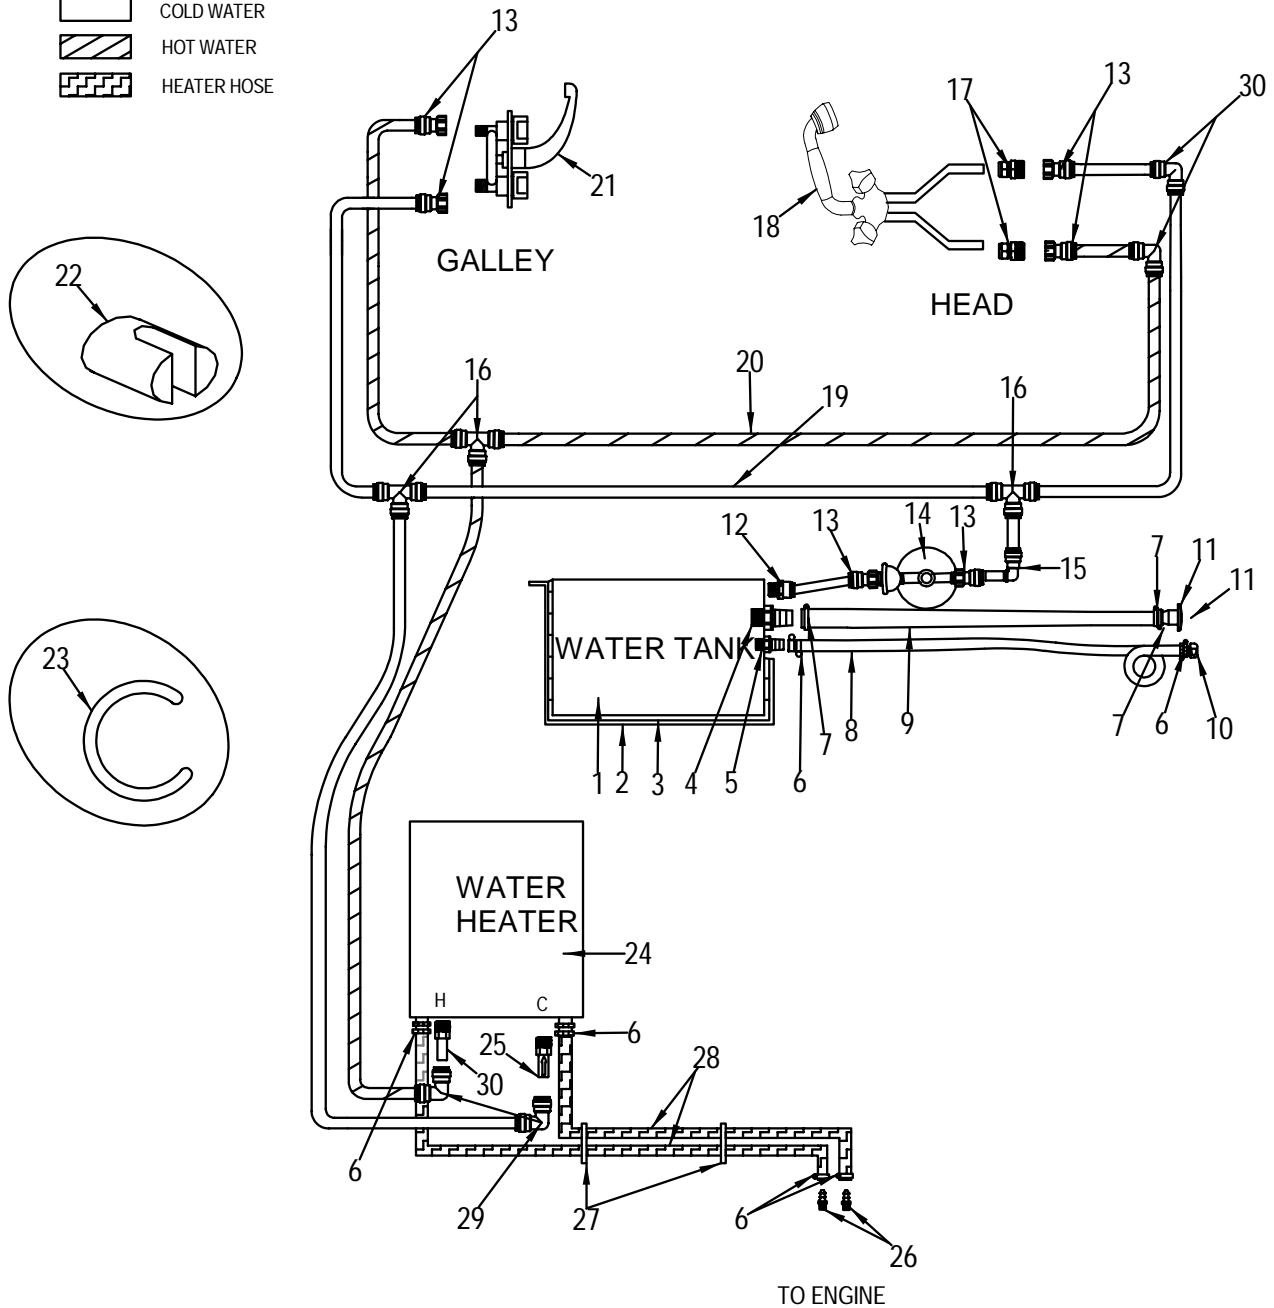

WATER SYSTEM (W/HOT WATER W/O VACUUM FLUSH HEAD W/HOLDING TANK)

- COLD WATER
- HOT WATER
- HEATER HOSE

**WATER SYSTEM (W/HOT WATER W/O VACUUM
FLUSH HEAD W/HOLDING TANK)**

1	723163	TANK, WATER 270DA-94 - 24GAL
2	212761	STRAP, HOLDING TANK 52.25"
3	130690	TAPE, FOAM CLSD-CELL NEOPRENE 1/4"TH X 2"W
4	147488	ADAPTER, PVC 1.5"MPT X 1.5"BARB
5	141473	ADAPTER, GENOVA 1/2"MPT X 1/2"BARB
6	256677	CLAMP, HOSE #12 1/2"-1.25" SS .505
	723742	COVER, CLAMP END PROT .045"X.465-1/2"RED
7	256693	CLAMP, HOSE #24 1"-2" SS .505
	723742	COVER, CLAMP END PROT .045"X.465-1/2"RED
8	857706	HOSE, CORR VAC 5/8" PVC BILGE GREY
9	490219	HOSE, CORR SAN/WATER-FILL 1.5" RH
10	126888	VENT, FUEL/WATER TANK 5/8"X 3"
11	1109321	DECK PLATE, WATER SS BLUE CLR-CODE
	522599	KEY, DECK PLATE CAP
	522557	DECK PLATE, CAP W/CHAIN GAS/WATER
12	909952	ADAPTER, WHALE STRAIGHT 1/2"M-15MM BRASS
13	1137041	ADAPTER, WHALE 1/2"F-15MM BRASS
14	1128164	PUMP, FRESH WATER SHURFLO 2.8GPM IMP
15	909978	ELBOW, WHALE 90DEG STEM 15MM
16	909929	TEE, WHALE EQUAL 15MM
17	942466	COMPRESSION FITTING, BRASS 10MM 1/2"MPT
18	914903	FAUCET/SHOWER, WHT/MIX W/ON/OFF BRS TAIL
19	1137025	TUBING, WHALE 15MM X 10MM X 164' BLUE
20	910042	TUBING, WHALE 15MM X 11MM X 164' RED
21	1108448	FAUCET, GALLEY HOT/COLD MIXER
22	914911	SHOWER, WALL MNT ONLY
23	910083	CLIP, WHALE COLLET 15MM
24	1142496	HEATER, WATER 6 GAL 110/60 W/75-210T&P
	1156728	HEATER, WATER 6 GAL 220/50 W/75-210T&P
25	936724	ADAPTER, WHALE STEM CHECK 1/2"MPT X 15MM BRAS
26	144675	ADAPTER, BRASS 1/2"MPT X 5/8"BARB
27	123604	CLAMP, LOOM VINYL DIP 2.5"
28	124594	HOSE, WATER 5/8" HVY DTY (HEATER)
29	909937	ELBOW, WHALE 90DEG EQUAL 15MM
30	909986	ADAPTER, BRASS WHALE 1/2"M-15MM STEM