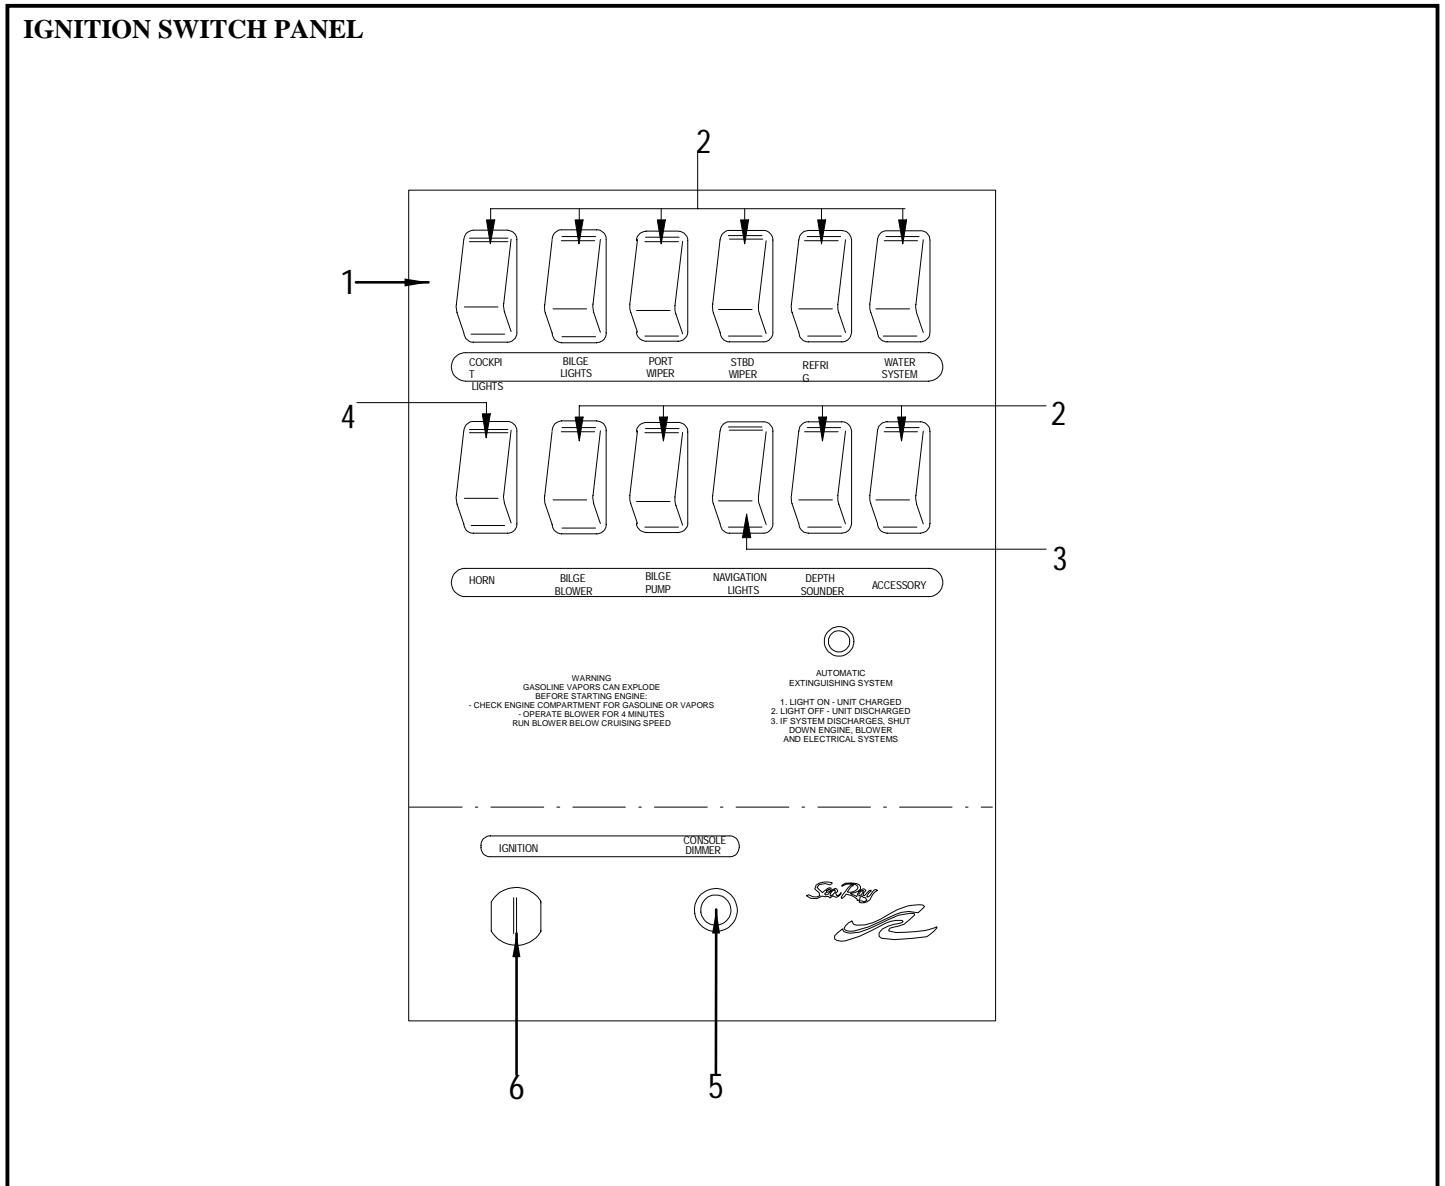

IGNITION SWITCH PANEL

- 1 931204 PANEL, 270DA-97 SWITCH STD
- 1195460 PANEL, BLANK:270DA/SE 97-98, SWITCH STD
- 2 648097 BODY, ROCK SW SPST BLK 12V INCAND
- 679324 ACTUATOR, ROCK BLK W/BLUE LENS ACCY
  COCKPIT LIGHTS, BILGE LIGHTS, PORT WIPER, STBD WIPER, REFRIGERATOR, WATER SYSTEM
- 3 679340 BODY, ROCK SW 'V' OFF-20N-20N 12V INC
- 679324 ACTUATOR, ROCK BLK W/BLUE LENS ACCY
  NAVIGATION LIGHTS
- 4 679332 BODY, ROCK SW SPST MOM
- 759084 ACTUATOR, ROCK VERT BLK W/RED HORN SYMBOL
  HORN
- 5 168328 SWITCH, DIMMER DASH PANEL
- 522805 KNOB, DIMMER SWITCH BLACK (ALCOSWITCH)
- 6 678763 SWITCH, REFER TO MRP #0557785
- 757054 NUT, IGN BOOT O/B