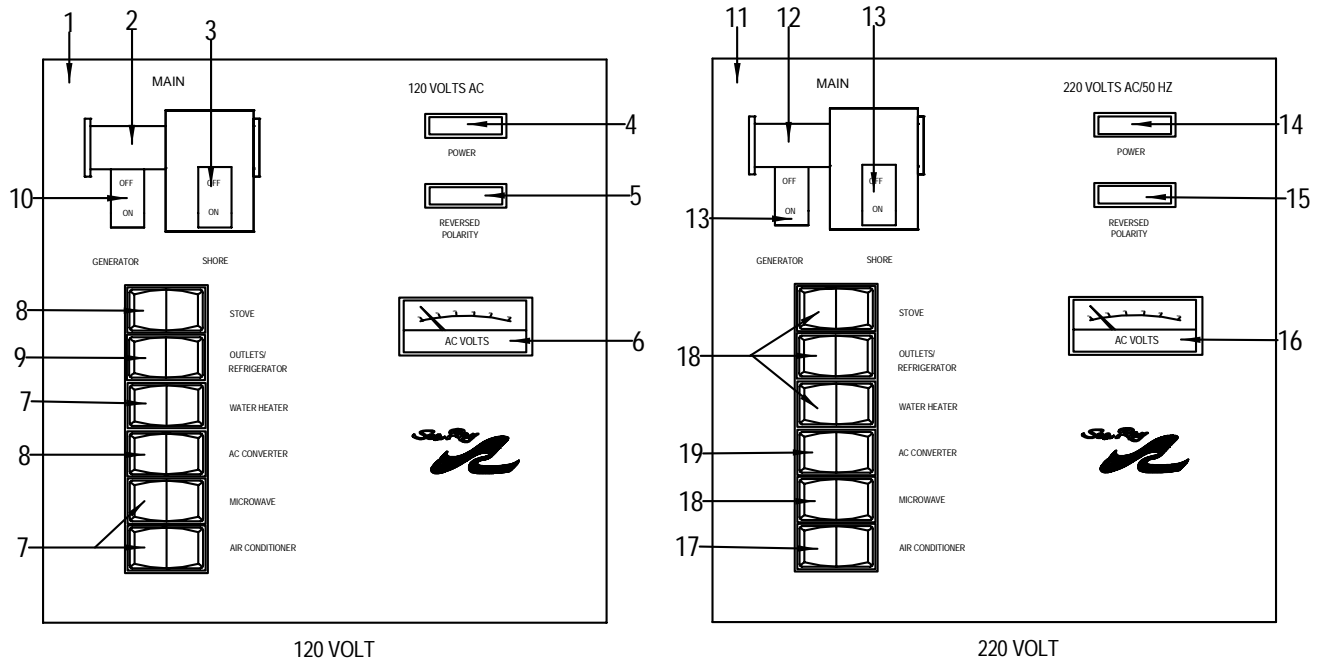

MAIN AC DISTRIBUTION PANELS (W/GENERATOR)

MAIN AC DISTRIBUTION PANELS (W/GENERATOR)

AC MAIN DISTRIBUTION PANEL 120V W/GENERATOR

- 1 739979 PANEL, 270SE/290DA AC MAIN DIST W/GEN 120V
- 1195411 PANEL, BLANK:290/270DA/SE MAIN DST W/GEN 120V
- 2 340679 SLIDE ASSY, SLIDE BAR MDP PANEL
- 3 648873 BRKR/ROCK, 2-POLE AC/DC VERT 30A WHT
- **SHORE**
- 4 572529 LIGHT, POLARITY GRN 125V
- 5 557611 LIGHT, POLARITY RED 125V
- 6 468249 GAUGE, VOLTMETER AC 0-150 ANALOG WINDOW MOUNT
- 7 332031 BRKR/ROCK, SGL-POLE AC/DC HORZ 15A WHT
- **WATER HEATER, MICROWAVE, AIR CONDITIONER**
- 8 332593 BRKR/ROCK, SGL-POLE AC/DC HORZ 10A WHT
- **STOVE, AC CONVERTER**
- 9 331991 BRKR/ROCK, SGL-POLE AC/DC HORZ 20A WHT
- **OUTLETS/REFRIGERATOR**
- 10 629337 BRKR/ROCK, 2-POLE AC/DC VERT 35A WHT

AC MAIN DISTRIBUTION PANEL 220V W/GENERATOR

- 11 740829 PANEL, 290DA-94 AC MAIN DIST W/GEN 220/50
- 1195452 PANEL, BLANK:290/270DA/SE MAIN DST W/GEN 220V
- 12 340679 SLIDE ASSY, SLIDE BAR MDP PANEL
- 13 440354 BRKR/ROCK, 2-POLE AC/DC VERT 20A WHT
- **SHORE, GENERATOR**
- 14 557603 LIGHT, POLARITY GRN 220V
- 15 557629 LIGHT, POLARITY RED 220V

AC MAIN DISTRIBUTION PANEL 220V W/GENERATOR (continued)

- 16 468207 GAUGE, VOLTMETER AC 0-300 ANALOG WINDOW MOUNT
- 17 332031 BRKR/ROCK, SGL-POLE AC/DC HORZ 15A WHT
- **AIR CONDITIONER**
- 18 332593 BRKR/ROCK, SGL-POLE AC/DC HORZ 10A WHT
- **STOVE, OUTLETS/REFRIGERATOR, WATER HEATER, MICROWAVE**
- 19 353326 BRKR/ROCK, SGL-POLE AC/DC HORZ 5A WHT
- **AC CONVERTER**

NOT SHOWN

- 432872 PLUG, BRKR/ROCK