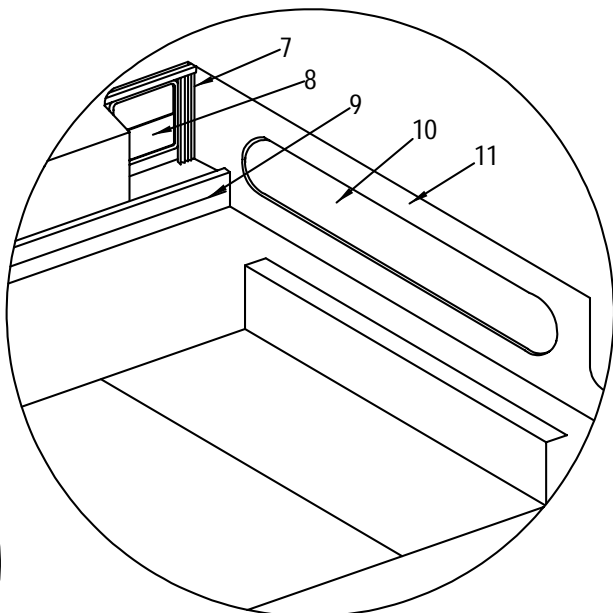

AFT STATEROOM