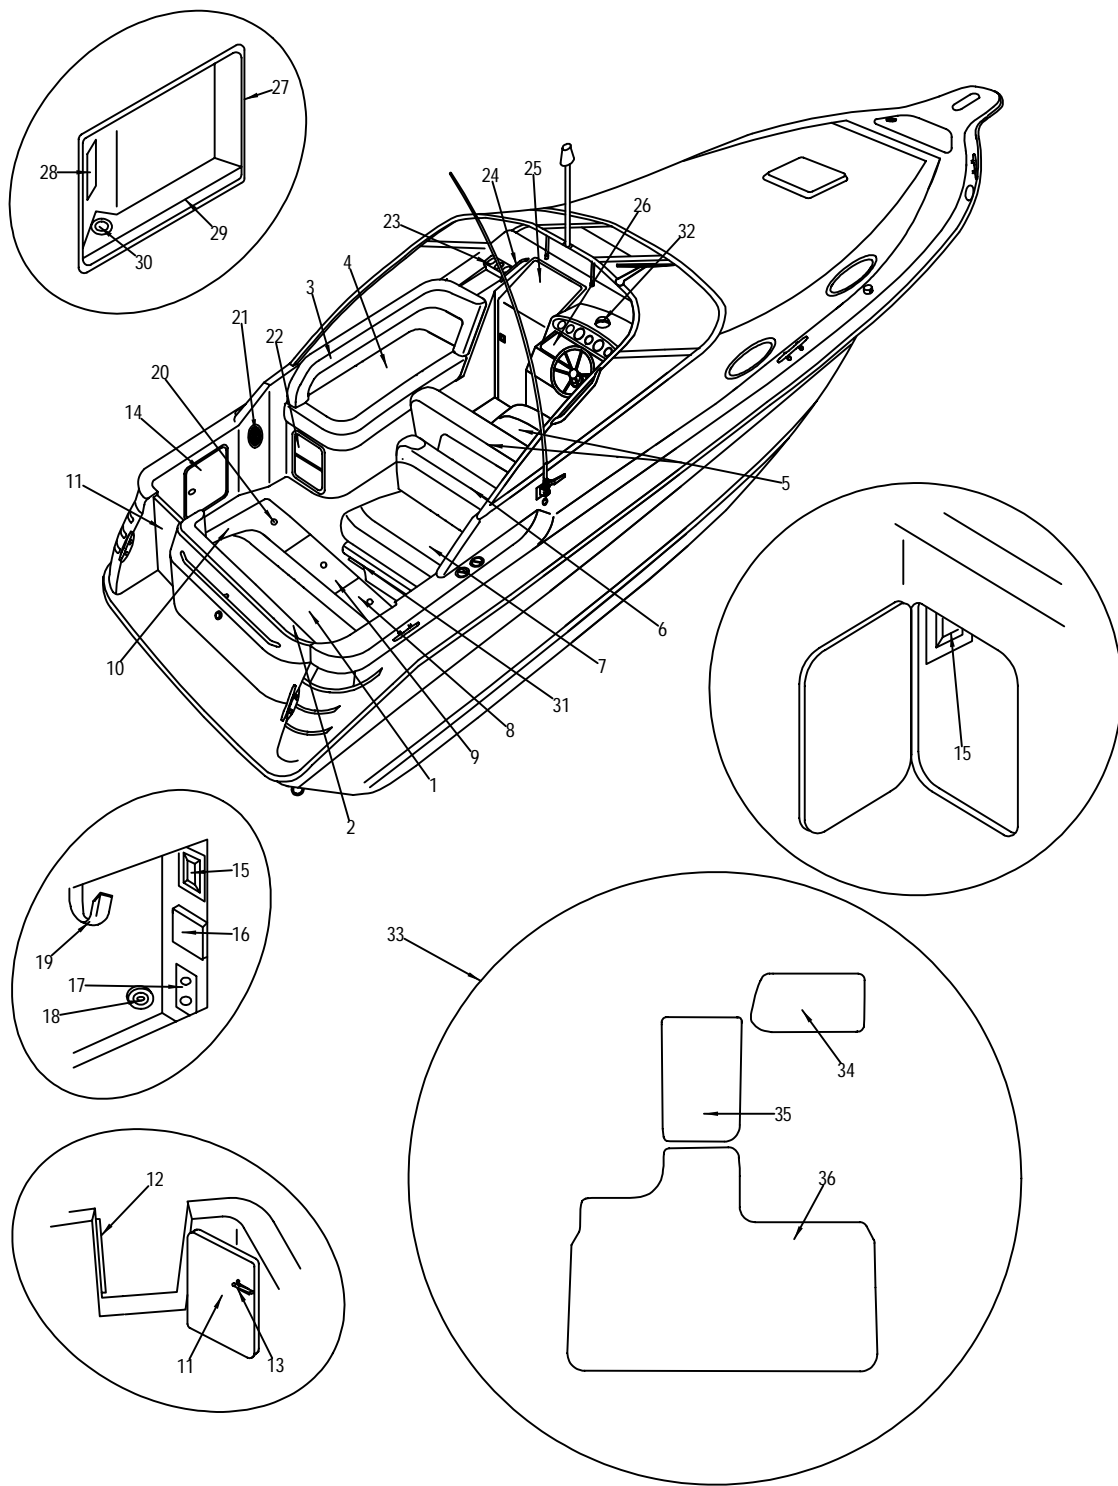

COCKPIT

COCKPIT

1	1144146	CUSH, 270SE-99 AFT FOLDAWAY SEAT SEAWHT/GLD
	1234905	CUSH, 270SE-99 AFT FOLDAWAY SEAT SKIN HIN#
	852400	SUPPORT, SWING LEG ASSY 9.75" W/PIN HOLE
	1094846	STRIKER, 270SE-98 HDPE FOLDAWAY SEAT AFT
	777854	COVER, HDPE 2.5"X 16.25" I/B TRANSOM WALL
	777862	COVER, HDPE 2"X 17" O/B TRANSOM WALL
	129270	HINGE, AL CONT 2"X 96" SAT
2	1144195	BOLSTER, 270SE-99 AFT CKPT GSW
	1234921	BOLSTER, 270SE-99 AFT CKPT SKIN HIN#
3	1144187	BOLSTER, 270SE-99 PORT LOUNGE GSW
	1234939	BOLSTER, 270SE-99 PORT LOUNGE SKIN HIN#
4	1144161	CUSH, 270SE-99 PORT LOUNGE SEAWHT/GLD
	1234954	CUSH, 270SE-99 PORT LOUNGE SKIN HIN#
5	1149921	HELMSEAT, 270SE-99 SEAWHT/GLD
	1234962	H/S SKIN, 270SE-99 HIN#
	720623	TRACK ASSY, ADJ HELMSEAT 17" I/B&O/B
	777847	SHIM, HDPE 3/4"X 2"X 11" HELM SEAT SLIDE TRK
	1223684	270SE 99, BASE, HELMSEAT FBGLS HIN#
6	1144534	BOLSTER, 270SE-99 AFT FACING SEAWHT/GLD
	1234970	BOLSTER, 270SE-99 AFT FACING SKIN HIN#
7	1144153	CUSH, 270SE-99 AFT FACING SEAT SEAWHT/GLD
	1234988	CUSH, 270SE-99 AFT FACING SEAT SKIN HIN#
	724237	COOLER, 16.75"X 17.5"X 9"DEEP 270DA 94
	140061	PLUG, DRAIN PLUG SNAPTITE 1/2"
	724211	PLATE, HDPE 270DA-94 CKPT ACCESS STBD ARW
	609883	CLEAT, PLAS 3/4"X 1"X 4" GREY
8	1223718	270SE 99, HATCH, ENGINE STBD FBGLS HIN#
9	1223692	270SE 99, HATCH, ENGINE CTR FBGLS HIN#
10	1223700	270SE 99, HATCH, ENGINE PORT FBGLS HIN#
11	726240	DOOR, HDPE 270DA-94 TRANSOM
12	726257	STOP, HDPE 270DA-94 TRANSOM DOOR
13	156240	BOLT, BARREL CHR 3"BOLT 3 7/16"LOA
14	778530	DOOR, STRG W/NOTCH W/17X17 WHT FRAME RH 95
	778548	DOOR, STRG W/NOTCH W/17X17 WHT FRAME LH 95
15	822668	LIGHT, SGL DOME FLUSH MT PLAS WHT W/O SWITCH
	604801	BULB, DOME LIGHT 12V
16	133678	INLET, SHORE POWER WHT 125V 30A
17	145136	RECEPTACLE, CORR RESISTANT GREY
	180067	COVER PLATE, WATERPROOF RECEPT W/2 DOORS
	627737	BOX, RECEPTACLE/SWITCH PVC 1-GANG DEEP
18	766071	SWITCH, BATTERY SELECTOR W/O LOCK W/O DISC
19	726273	HOOK, RINGHLDR W/SNAP STRAP WHT
	133645	CORD SET, 120V/30A 50FT
	133652	ADAPTER, SHORE CORD 125V/30A(F)-125V/15A(M)
20	140111	LIFT HANDLE, HATCH LIFT BOLT W/RING 3"
	140319	WASHER, GASKET NEOPRENE 1/16"X 1/4"X 1"
21	1049873	SPEAKER, DUAL CONE EXT 6.5" CM1600
	1140391	GRILL, SPEAKER EXT 6.5" WHT CM1600
22	721357	WINDOW, MID CABIN 13.5"X 16" WHT 270DA 94
	738898	SCREEN, 270DA-94 WHT SW
23	725986	HOLDER, PLEX 250/270DA DRINK PORT DASH
24	776153	RAIL, GRAB 12" OVAL W/FLANGES
25	1135094	DOOR, 270DA-98 CABIN ENTRY NEW TRK ARW
	818138	LOCK, REFER TO MRP #0817999
	937086	KEY, CABIN ENTRY MOBELLA (SPECIFY LOCK#811)
	937078	KEY, CABIN ENTRY MOBELLA (SPECIFY LOCK#843)
	937060	KEY, CABIN ENTRY MOBELLA (SPECIFY LOCK#815)
	1178896	KEY, CABIN ENTRY MOBELLA (SPECIFY LOCK#817)
	761767	KEY, CABIN ENTRY MOBELLA (SPECIFY LOCK#818)
	799742	KEY, CABIN ENTRY MOBELLA (SPECIFY LOCK#802)
	1218106	KEY, CABIN ENTRY MOBELLA (SPECIFY LOCK#829)
	1191717	KEY, CABIN ENTRY MOBELLA (SPECIFY LOCK#812)
	999516	KEY, CABIN ENTRY MOBELLA (SPECIFY LOCK#838)
	1049790	KEY, CABIN ENTRY MOBELLA (SPECIFY LOCK#848)
	826453	SHIM, DOOR STRIKER
	1219328	TRACK, 270DA-99 CABIN ENTRY TOP
	1219336	TRACK, 270DA-99 CABIN ENTRY BTM
	724229	THRESHOLD, HDPE 270DA-94
	634501	NOSING, ALUM 5/8"X 10' T-1 ROUNDED BRITE BUFF
	776476	TRIM, HDPE ENTRY DOOR SLIDE 23.5"X 1.25"ARW
26	975664	LID, GPC 270DA-97 DASH CHART CVR W/HINGE
27	728261	BOX, V/F 270DA-94 HELM STRG
28	1083963	ACCESS PLATE, 270SE-98 V/F, HELM STRG
29	728287	FACE, DR/ABS 270DA-94 HELM STRG
30	719096	DRINKHOLDR, PLAS 4"X 3" MUG SZ WHT
31	137380	LIGHT, NAV STERN FLUSH MT CKPT
	1200369	BULB, REPL FOR #0137380/#0783670
32	783746	COMPASS, FLUSH MT 4 1/8" WHT

CARPET SNAP-IN