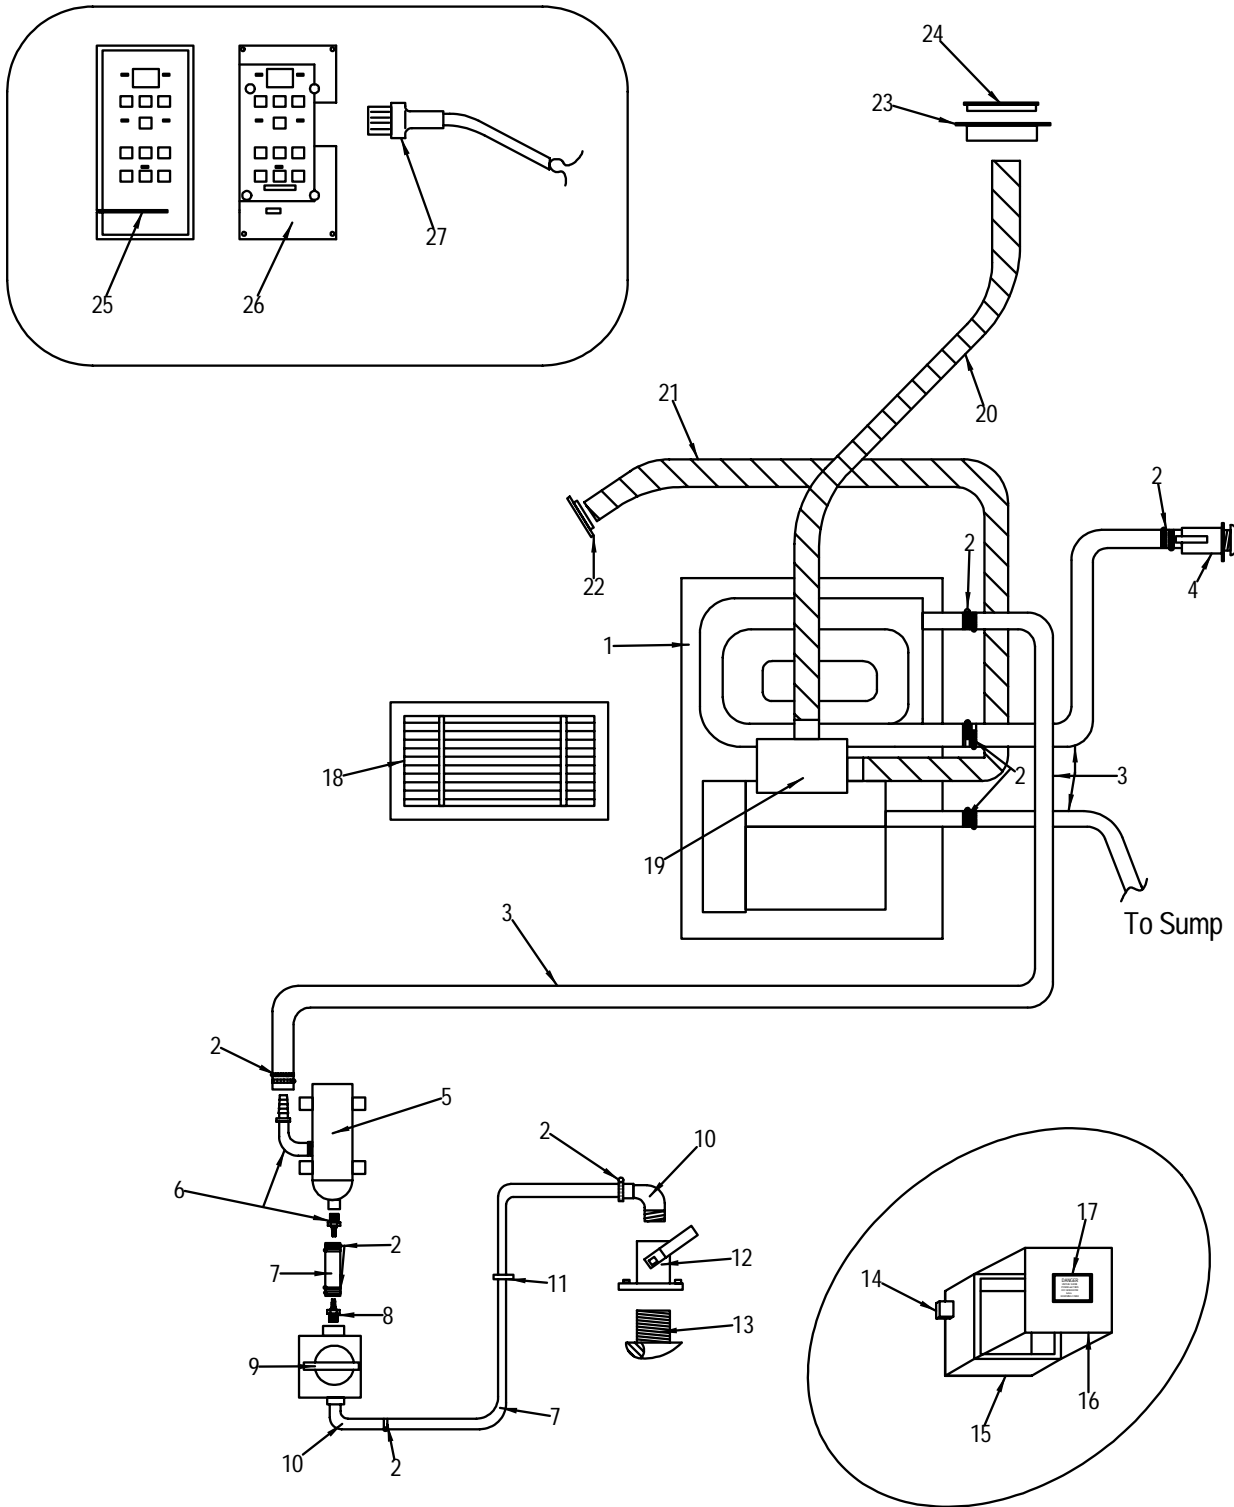

A/C SYSTEM

A/C SYSTEM

1	948240	A/C COMP, 7K BTU STOWAWAY 115V
	948257	A/C COMP, 7K BTU STOWAWAY 230V
2	256677	CLAMP, HOSE #12 1/2"-1.25" SS .505
	723742	COVER, CLAMP END PROT .045"X.465-1/2"RED
3	1058957	HOSE, WATER A/C WHT 5/8"
4	777219	VALVE, MARELON W1/2"TH-HL/BARB STRAIGHT
5	948265	A/C COMP, PUMP SEAWATER 115V
	948349	A/C COMP, PUMP SEAWATER 230V
6	948273	A/C COMP, HOSE FITTINGS FOR PMP500
7	123810	HOSE, GEN PURPOSE 3/4"
8	531426	ADAPTER, BRZ 3/4"MPT X 3/4"BARB
9	144717	STRAINER, BRZ WATER INTAKE 3/4" SPECIAL #5937
10	169193	ELBOW, BRZ 90DEG 3/4"MPT X 3/4"BARB
11	123661	CLAMP, LOOM VINYL DIP 1"
12	518431	SEACOCK, BRZ 3/4" W/O TAILPIECE
13	531574	PICK-UP, BRZ WATER INTAKE 3/4"
14	156885	CONN, NON-MET BOAT CABLE 0.30 TO 0.60 DIA
15	144899	BOX, PVC SWITCH BOX
16	144907	COVER PLATE, SWITCH BOX BLUE PVC
17	852582	LABEL, UNPLUG SHORE POWER WARNING
18	948315	A/C COMP, GRILL 14X7 GLOSS WHT
19	948299	A/C COMP, PLENUM #7 W/4"75" DUCTS
20	720185	HOSE, AC/DUCT 5"
21	720177	HOSE, AC/DUCT 4"
22	948281	A/C COMP, GRILL 4" ROUND CLW
23	948307	A/C COMP, PLENUM W/5" DUCT SPECIAL
24	948331	A/C COMP, GRILL 8X4 GLOSS WHT
25	1055821	A/C COMP, FACE PLATE FOR CONTROL BLK
26	660126	A/C COMP, ECU CONTROL UNIT
27	828871	A/C COMP, CORD SMXII - 15'

NOT SHOWN

	826115	A/C COMP, QC PKG (MICROPROCESSOR CNTRL UNIT)
	1090422	A/C COMP, QC PKG (CONDENSING UNIT)
	332031	BRKR/ROCK, SGL-POLE AC/DC HORZ 15A WHT
	124289	HOSE, CONDUIT/SPLIT 3/4" BLK
	256743	CLAMP, HOSE #72 3 1/8"-5" SS .505
	315507	INSULATION, VIBRACON 1"
	1126747	TIE, CABLE 8.5" SCREW MNT BLK SS BARB