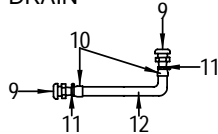

AFT COCKPIT LINER DRAIN