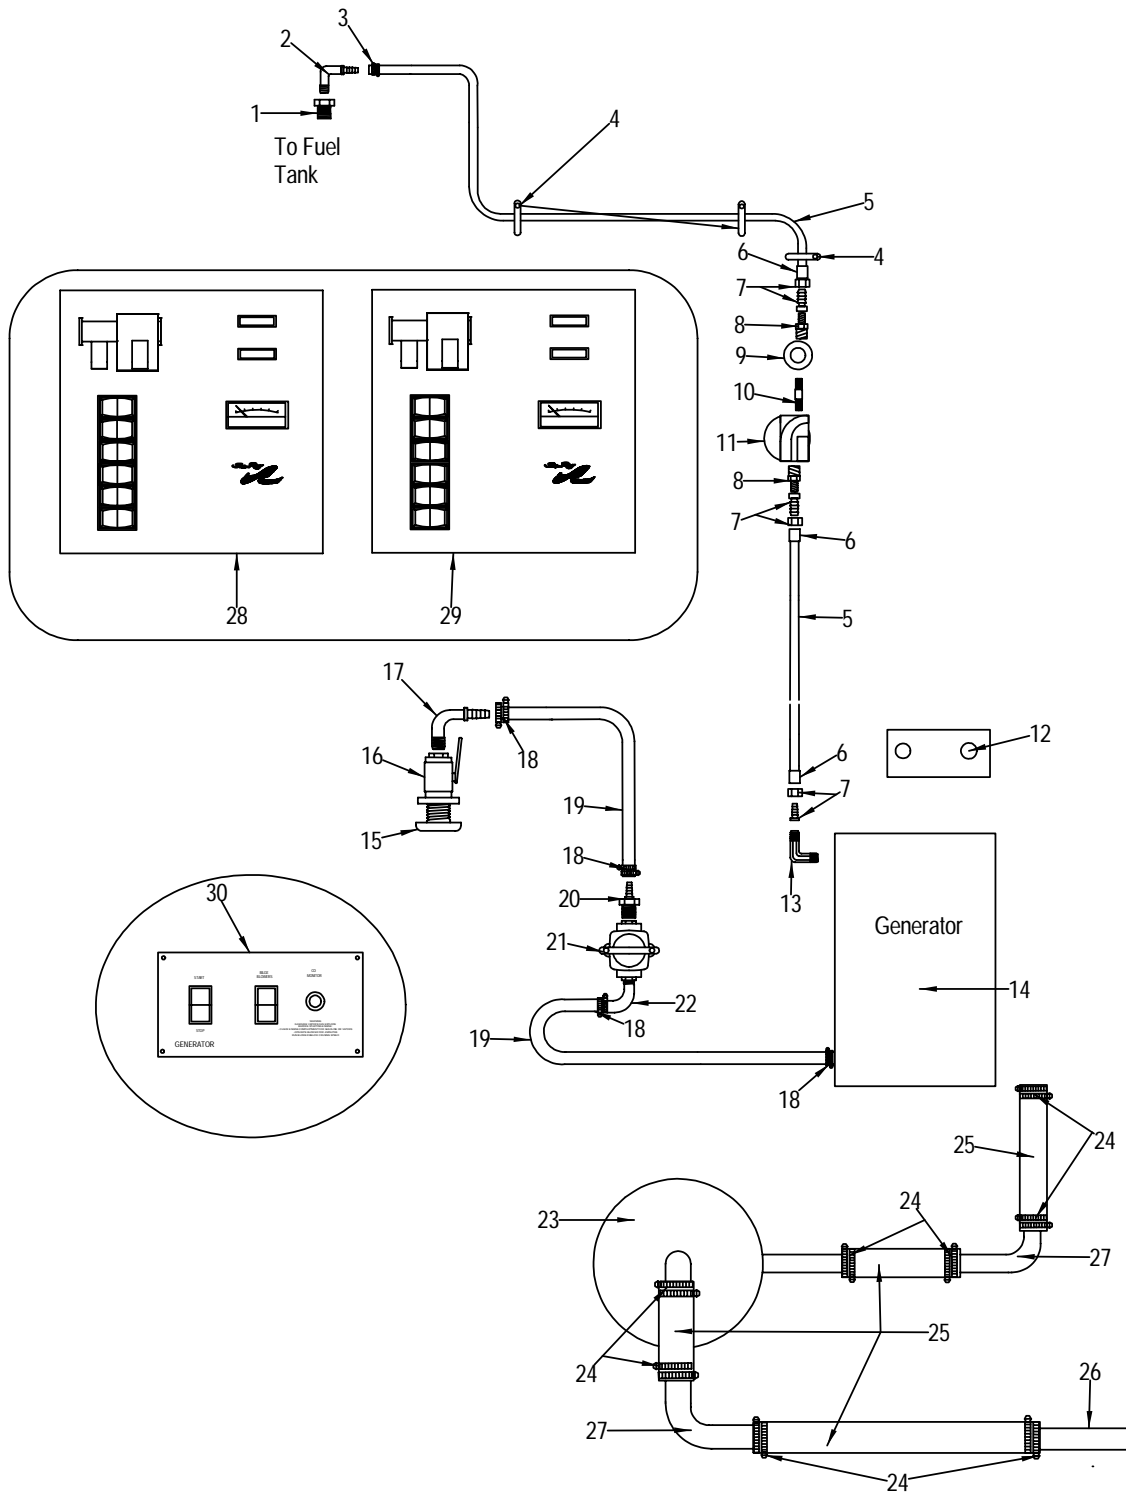

BILGE (GENERATOR SET-UP)

BILGE (GENERATOR SET-UP)

1	171330	BUSHING, BRASS 1/4" FPT X 1/2" MPT
2	258285	ELBOW, BRASS 90DEG 1/4" MPT X 3/8" BARB
3	123398	CLAMP, HOSE #06M 5/16"-7/8" SS MINI
	723759	COVER, CLAMP END PROT .035" X .300-1/2" RED
4	123612	CLAMP, LOOM VINYL DIP 11/16"
5	684738	HOSE, FUEL 3/8" TYPE A CLASS 1
6	139980	FERRULE, FUEL LINE 3/8"
7	170589	FITTING, BRASS 3/8" BARB/NUT
8	140483	ADAPTER, BRASS 1/4" MPT X 3/8" SAE
9	224329	VALVE, BRASS FUEL SHUT-OFF ELEC 12V SKINNER
	306936	BRACKET, FUEL SHUT-OFF VALVE (SKINNER-ELEC)
	516021	ACC PART, MERC BOOT BLK (MERCATHODE)
10	223388	NIPPLE, BRASS 1/4" MPT X 2"
11	148171	FILTER, FUEL/WATER SEPARATOR KIT
12	130435	HOLDER, BATTERY GR27 BLK NYLON W/SS
13	140467	ELBOW, BRASS 90DEG 3/8" SAE X 1/4" MPT
14	865410	GENERATOR, 4.0 KW GAS KOHLER 110/60 CA CERT
	514687	GENERATOR, 3.5 KW GAS KOHLER 220/50HZ
15	640300	THRU-HULL, BRZ 3/4" W/O NUT
16	518431	SEACOCK, BRZ 3/4" W/O TAILPIECE
17	169193	ELBOW, BRZ 90DEG 3/4" MPT X 3/4" BARB
18	256677	CLAMP, HOSE #12 1/2"-1.25" SS .505
	723742	COVER, CLAMP END PROT .045" X .465-1/2" RED
19	123810	HOSE, GEN PURPOSE 3/4"
20	603902	ADAPTER, BRZ 1/2" MPT X 3/4" BARB
21	845339	STRAINER, BRZ WATER INTAKE 1/2"
22	719336	ELBOW, BRZ 90DEG 1/2" MPT X 3/4" BARB
23	846873	MUFFLER, 2" IN X 2" OUT W/SIDE INLET (DURALIFT)
	160374	MUFFLER, DRAIN PLUG
24	417717	CLAMP, HOSE #36 7/8"-2.75" SS .505
	723742	COVER, CLAMP END PROT .045" X .465-1/2" RED
25	145300	HOSE, EXHAUST 2" SW
26	144501	TUBING, EXH GLASS 2" X 10'
27	321158	EXHAUST, EL 2" X 90DEG W/2-4" & 1-2.5" LEGS
28	739979	PANEL, 270SE/290DA AC MAIN DIST W/GEN 120V
29	740829	PANEL, 290DA-94 AC MAIN DIST W/GEN 220/50
30	728527	PANEL, 290DA-94 GENERATOR REMOTE