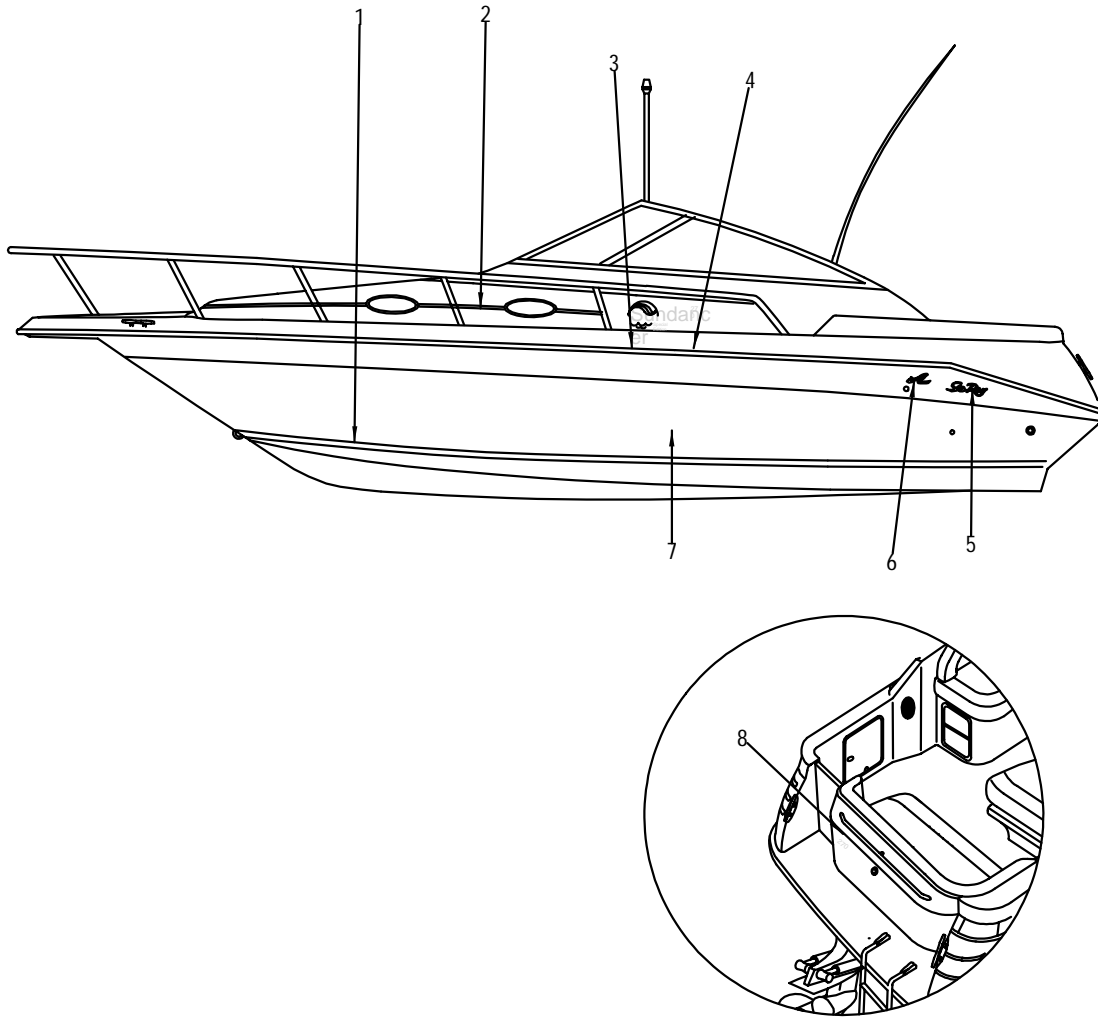

EXTERIOR GRAPHICS

EXTERIOR GRAPHICS

1	728360	TAPE, M/S 3.25"W/DBL-VOID FLINT/GLD/SLVR CPM
	1098235	TAPE, M/S 3.25"W/DBL-VOID PASPRT/GLDMET/SEATR
	1098243	TAPE, M/S 3.25"W/DBL-VOID HNTRGR/GLDMET/SEAFM
2	728352	TAPE, M/S 1"W/1/4"VOID FLINT/GLD CPM
	979153	TAPE, M/S 1"W/1/4"VOID PASPRT/GLDMET
	979013	TAPE, M/S 1"W/1/4"VOID HNTRGRN/GLDMET
3	728345	DECAL, "SUNDANCER" FLINT/GOLD
	979161	DECAL, "SUNDANCER" PASSPORT/GOLD MET
	979146	DECAL, "SUNDANCER" HNTR GRN/GOLD MET
4	1110741	TAPE, MODEL DESG 270SE SPEC ED FLNTSTN
	1110766	TAPE, MODEL DESG 270SE SPEC ED PASPRT
	1110758	TAPE, MODEL DESG 270SE SPEC ED HNTRGRN
5	211607	EMBLEM, "SEA RAY" SCRIPT CHROME 13"
6	205575	EMBLEM, S/R LOGO/WAVE CHROME MED
7	1095835	GEL COAT, ARCTIC WHT
8	617795	TAPE, MODEL DESG 270DA TRANS FLNTSTN F/R
	922211	TAPE, MODEL DESG 270 TRANS PASPRTBL
	1072883	TAPE, MODEL DESG 270 TRANS HNTRGRN