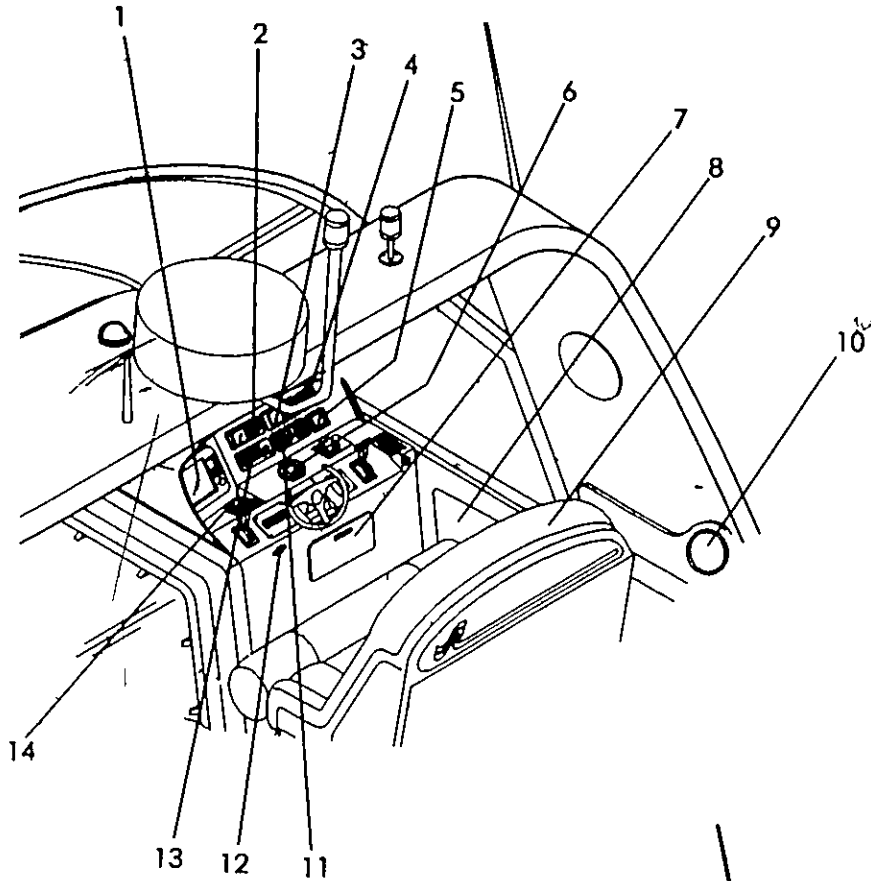

COCKPIT

370 EC
1997

11/15/96