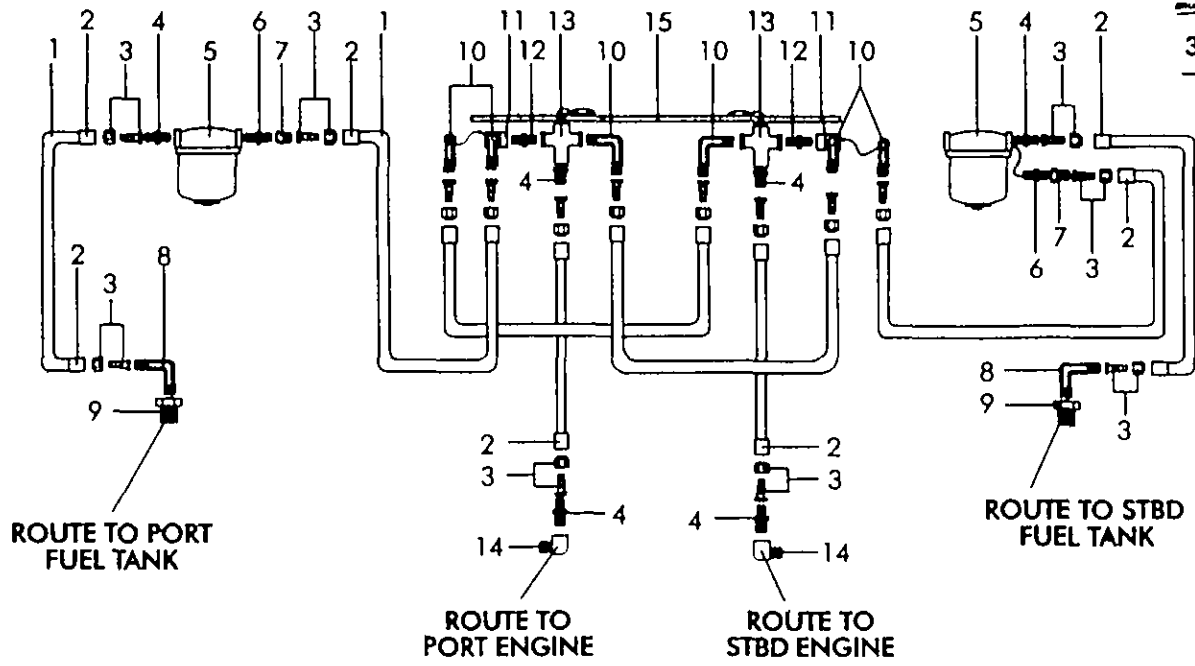

STANDARD FUEL SYSTEM

370 EC
1997

370 EXPRESS CRUISER 1997

Sea Ray

FUEL SYSTEM (STANDARD SYSTEM)

1	684738	HOSE FUEL 3/8" TYPE A1
2	139080	FERRULE FUEL LINE 3/8
3	170589	FITTING BRASS 3/8" BARB/NUT
4	140483	ADAPTER BRASS 1/4 MPT X 3/8 SAE
5	148171	FILTER FUEL/WATER SEPERATOR
6	140491	VALVE BRASS ANTI-SIPHON 1/4 X 1/4 MPT
7	822924	ADAPTER BRASS 1/4 FPT X 3/8 SAE
8	169474	ELBOW BRASS 90DEG 3/8 SAE X 3/8 MPT
9	184077	BUSHING SS THD 3/8 FPT X 1/2" MPT
10	140467	ELBOW BRASS 90DEG 3/8 SAE X 1/4 MPT
11	171413	TEE BRASS 1/4 FPT
12	168849	NIPPLE BRASS 1/4 MPT X 1 5 HEX
13	140004	VALVE 3-WAY FUEL 1/4
14	140418	ELBOW BRASS 90DEG STREET 1/4
15	916999	370EC 97 BOARD FUEL
16	126888	VENT FUEL/WATER TANK 5/8" X 3
17	123414	CLAMP HOSE #12M 5/8 1 25 SS MINI
18	123745	HOSE FUEL 1 5" TYPE A CLASS 2
19	256693	CLAMP HOSE #24 1 2" SS 505
20	291682	DECK PLATE GAS SS
	522557	DECK PLATE GAS/WATER (ATTWOOD) CAP W/CHAIN
	522599	KEY DECK PLATE CAP (ATTWOOD)
21	870683	TANK FUEL 370EC PORT 175GAL
22	123778	HOSE FUEL 5/8 TYPE A CLASS 2
23	213579	SENDING UNIT FUEL 24 UNIVERSAL (FMT)
24	870691	TANK FUEL 370EC STBD 175GAL
25	140418	ELBOW BRASS 90DEG STREET 1/4
26	171736	VALVE BRASS FUEL 1/4 MPT X 1/4 FPT
27	140483	ADAPTER BRASS 1/4 MPT X 3/8 SAE
28	171330	BUSHING BRASS 1/4 FPT X 1/2" MPT
29	629261	ELBOW BRASS 90DEG 1/4 SAE X 3/8 MPT