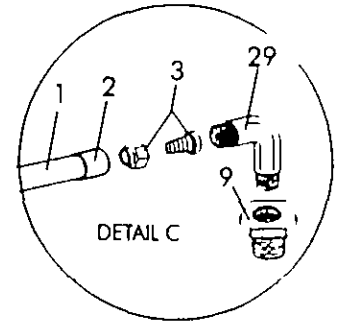

STANDARD FUEL SYSTEM

370 EC
1997

370 EXPRESS CRUISER 1997

Sea Ray

FUEL SYSTEM (STANDARD SYSTEM)

1	684738	HOSE FUEL 3/8" TYPE A1
2	139080	FERRULE FUEL LINE 3/8
3	170589	FITTING BRASS 3/8" BARB/NUT
4	140483	ADAPTER BRASS 1/4 MPT X 3/8 SAE
5	148171	FILTER FUEL/WATER SEPERATOR
6	140491	VALVE BRASS ANTI-SIPHON 1/4 X 1/4 MPT
7	822924	ADAPTER BRASS 1/4 FPT X 3/8 SAE
8	169474	ELBOW BRASS 90DEG 3/8 SAE X 3/8 MPT
9	184077	BUSHING SS THD 3/8 FPT X 1/2" MPT
10	140467	ELBOW BRASS 90DEG 3/8 SAE X 1/4 MPT
11	171413	TEE BRASS 1/4 FPT
12	168849	NIPPLE BRASS 1/4 MPT X 1 5 HEX
13	140004	VALVE 3-WAY FUEL 1/4
14	140418	ELBOW BRASS 90DEG STREET 1/4
15	916999	370EC 97 BOARD FUEL
16	126888	VENT FUEL/WATER TANK 5/8" X 3
17	123414	CLAMP HOSE #12M 5/8 1 25 SS MINI
18	123745	HOSE FUEL 1 5" TYPE A CLASS 2
19	256693	CLAMP HOSE #24 1 2" SS 505
20	291682	DECK PLATE GAS SS
	522557	DECK PLATE GAS/WATER (ATTWOOD) CAP W/CHAIN
	522599	KEY DECK PLATE CAP (ATTWOOD)
21	870683	TANK FUEL 370EC PORT 175GAL
22	123778	HOSE FUEL 5/8 TYPE A CLASS 2
23	213579	SENDING UNIT FUEL 24 UNIVERSAL (FMT)
24	870691	TANK FUEL 370EC STBD 175GAL
25	140418	ELBOW BRASS 90DEG STREET 1/4
26	171736	VALVE BRASS FUEL 1/4 MPT X 1/4 FPT
27	140483	ADAPTER BRASS 1/4 MPT X 3/8 SAE
28	171330	BUSHING BRASS 1/4 FPT X 1/2" MPT
29	629261	ELBOW BRASS 90DEG 1/4 SAE X 3/8 MPT