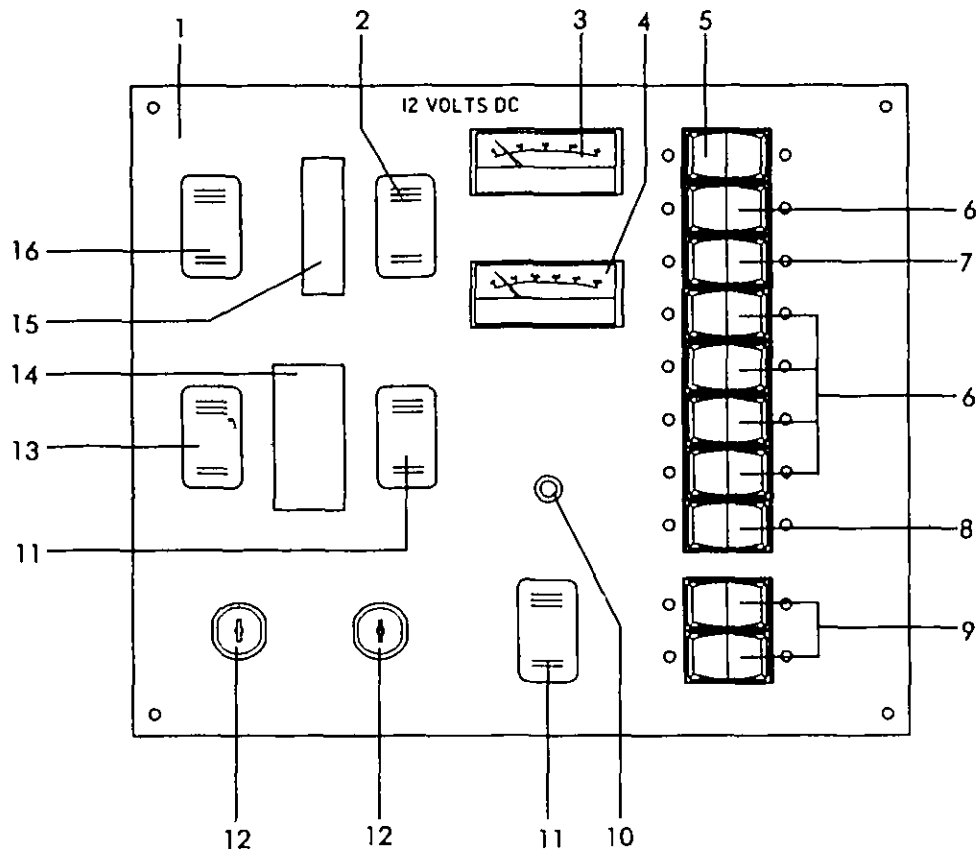

DC MAIN DISTRIBUTION PANEL

370 EC

1997

370 EXPRESS CRUISER 1997

DC DISTRIBUTION PANEL

1	767574	PANEL 370DA DC MDP BLANK W/LVL IND 95 GAS
	918052	370EC 97 PANEL DC DIST BLANK
2	719849	BODY ROCK SW SPDT ON-(MOM ON)
	681486	ACTUATOR ROCK BLK W/O LENS ACCY BATTERY VOLT TEST SWITCH
3	767616	GAUGE VOLTMETER DC 8-16 ANALOG WINDOW MT SM
4	767624	GAUGE AMMETER DC 0-50 ANALOG WINDOW MT SMALL
5	355081	BRKR/ROCK SGL POLE AC/DC HORZ 25A RED CABIN LIGHTING
6	352062	BRKR/ROCK SGL POLE AC/DC HORZ 15A RED STEREO REFRIG HEAD SYS MACERATOR PWR VENT
	355081	BRKR/ROCK SGL POLE AC/DC HORZ 25A RED STEREO (PREMIER STEREO OPTION)
7	352013	BRKR/ROCK SGL POLE AC/DC HORZ 10A RED FRESH WATER PUMP
8	762922	PLUG ROCKER BRKR V SERIES BLK
9	807016	BRKR/ROCK SGL POLE AC/DC HORZ 10A WHT W/GAURD IGNITION
10	432955	BRKR P/BTN MANUAL RESET 1A ETA CO MONITOR
11	679324	ACTUATOR ROCK BLK W/BLUE LENS BILGE BLOWER
	799304	BODY ROCK SW SPST (MOM) BLK W/IND INC LAMP
	679324	ACTUATOR ROCK BLK W/BLUE LENS ACCY GENERATOR
12	719880	SWITCH IGNITION 2 POS ON OFF
13	648097	BODY ROCK SW SPST BLK 12V INCAND
	679324	ACTUATOR ROCK BLK W/BLUE LENS ACCY DISCHARGE (OPT)
14	893800	INDICATOR WASTE LEVEL 12V
15	806901	INDICATOR WATER LEVEL 12V
16	679332	BODY ROCK SW SPST MOM
	681486	ACTUATOR ROCK BLK W/O LENS ACCY WATER LEVEL