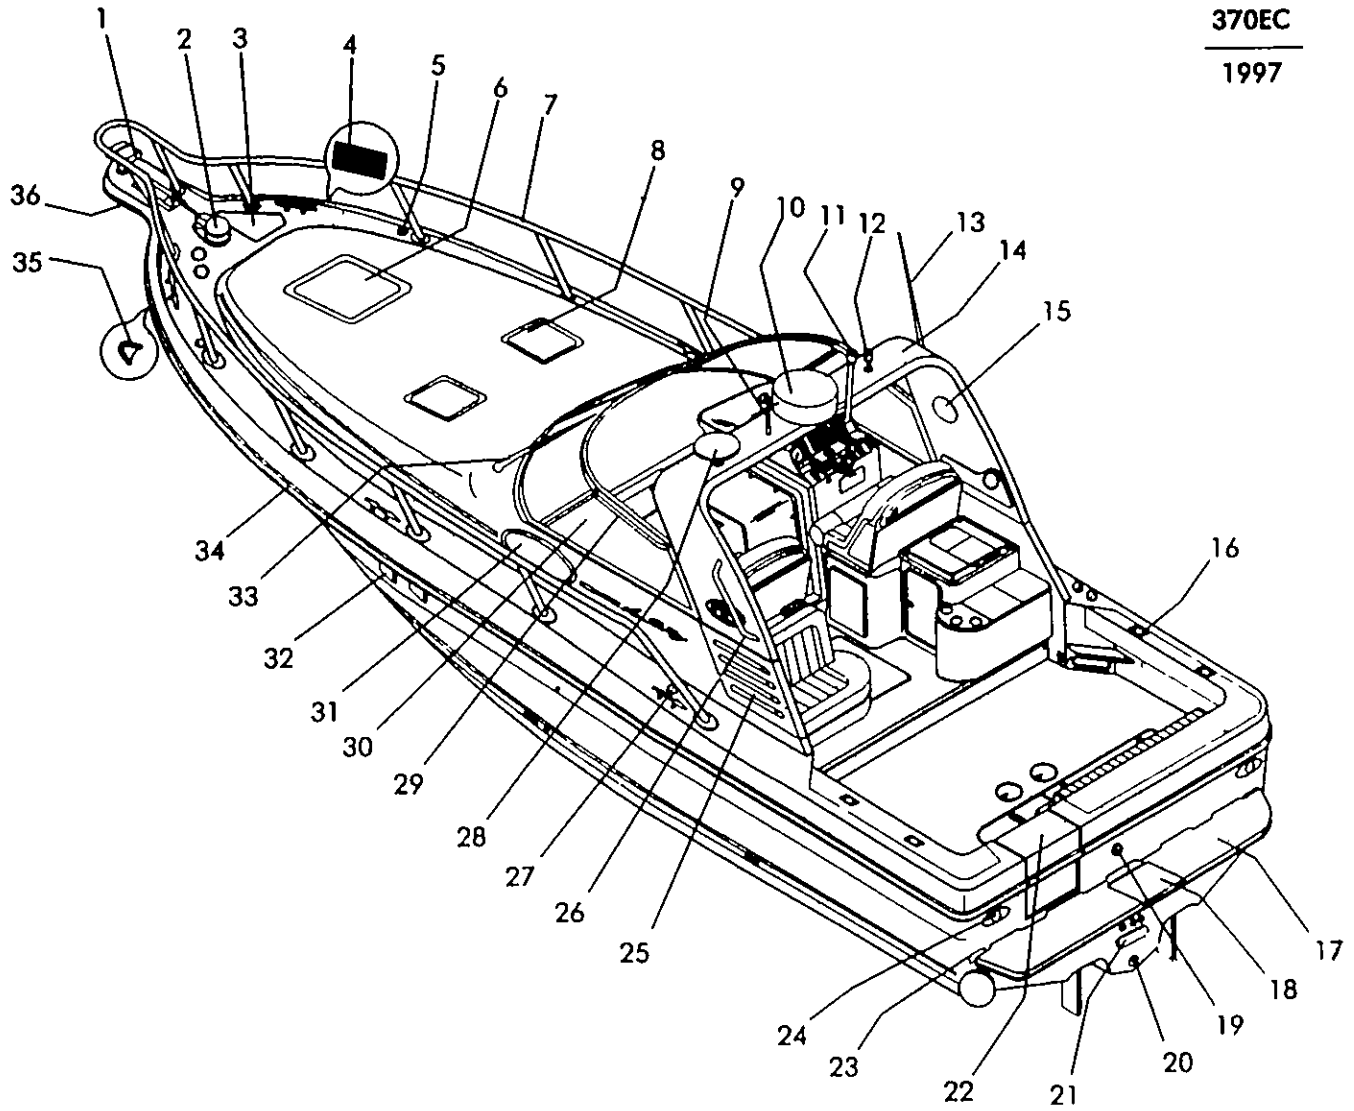

TABLE OF CONTENTS

PAGE STANDARD

1	EXTERIOR
2	EXTERIOR GRAPHICS
3	COCKPIT
4	FWD STATEROOM
5	GALLEY
6	GALLEY
7	DINETTE
8	HEAD
9	BILGE
10	A/C SYSTEM
11	STEERING
12	MAIN DISTRIBUTION PANEL
13	DC MAIN DISTRIBUTION PANEL
14	ELECTRICAL
15	CONTROL STATION BREAKER PANEL
16	DC BREAKER PANEL
17	STANDARD FUEL SYSTEM
18	COCKPIT UPHOLSTERY
19	MATERIALS
20	CANVAS
21	WATER SYSTEM
22	HEAD SYSTEM
23	DRAINS

PAGE OPTIONS

24	DIESEL FUEL SYSTEM
25	VACUUM FLUSH HEAD W/DIRECT OVERBOARD DISCHARGE & MACERATOR
26	T 3126TA (T-407 HP) CAT INBOARD DIESELS MACERATOR DIRECT OVERBOARD DISCHARGE SEA WATER WASH DOWN
27	GRAY WATER SYSTEM STURDY ENGINE SYNCHRONIZER COAST GUARD PACKAGE COCKPIT TABLE FRESH WATER COOLING-GAS INBOARDS 7 4L S EUROPEAN HOMOLOGATION #1 WINDSHIELD WASHER FORWARD STATEROOM ENTERTAINMENT CNTR 120V LIVE BAITWELL SYSTEM AUTOPILOT RAYTHEON RAYPILOT 850 RADAR R41XX /600XX CHARTPLOTTER /108 GPS B&G NETWORK & ELECTRONICS PACKAGE WINDLASS LOFRANS PROGRESS (CHAIN) RADAR RL9LCD /600XX CHARTPLOTTER /108 GPS

EXTERIOR

370EC

1997