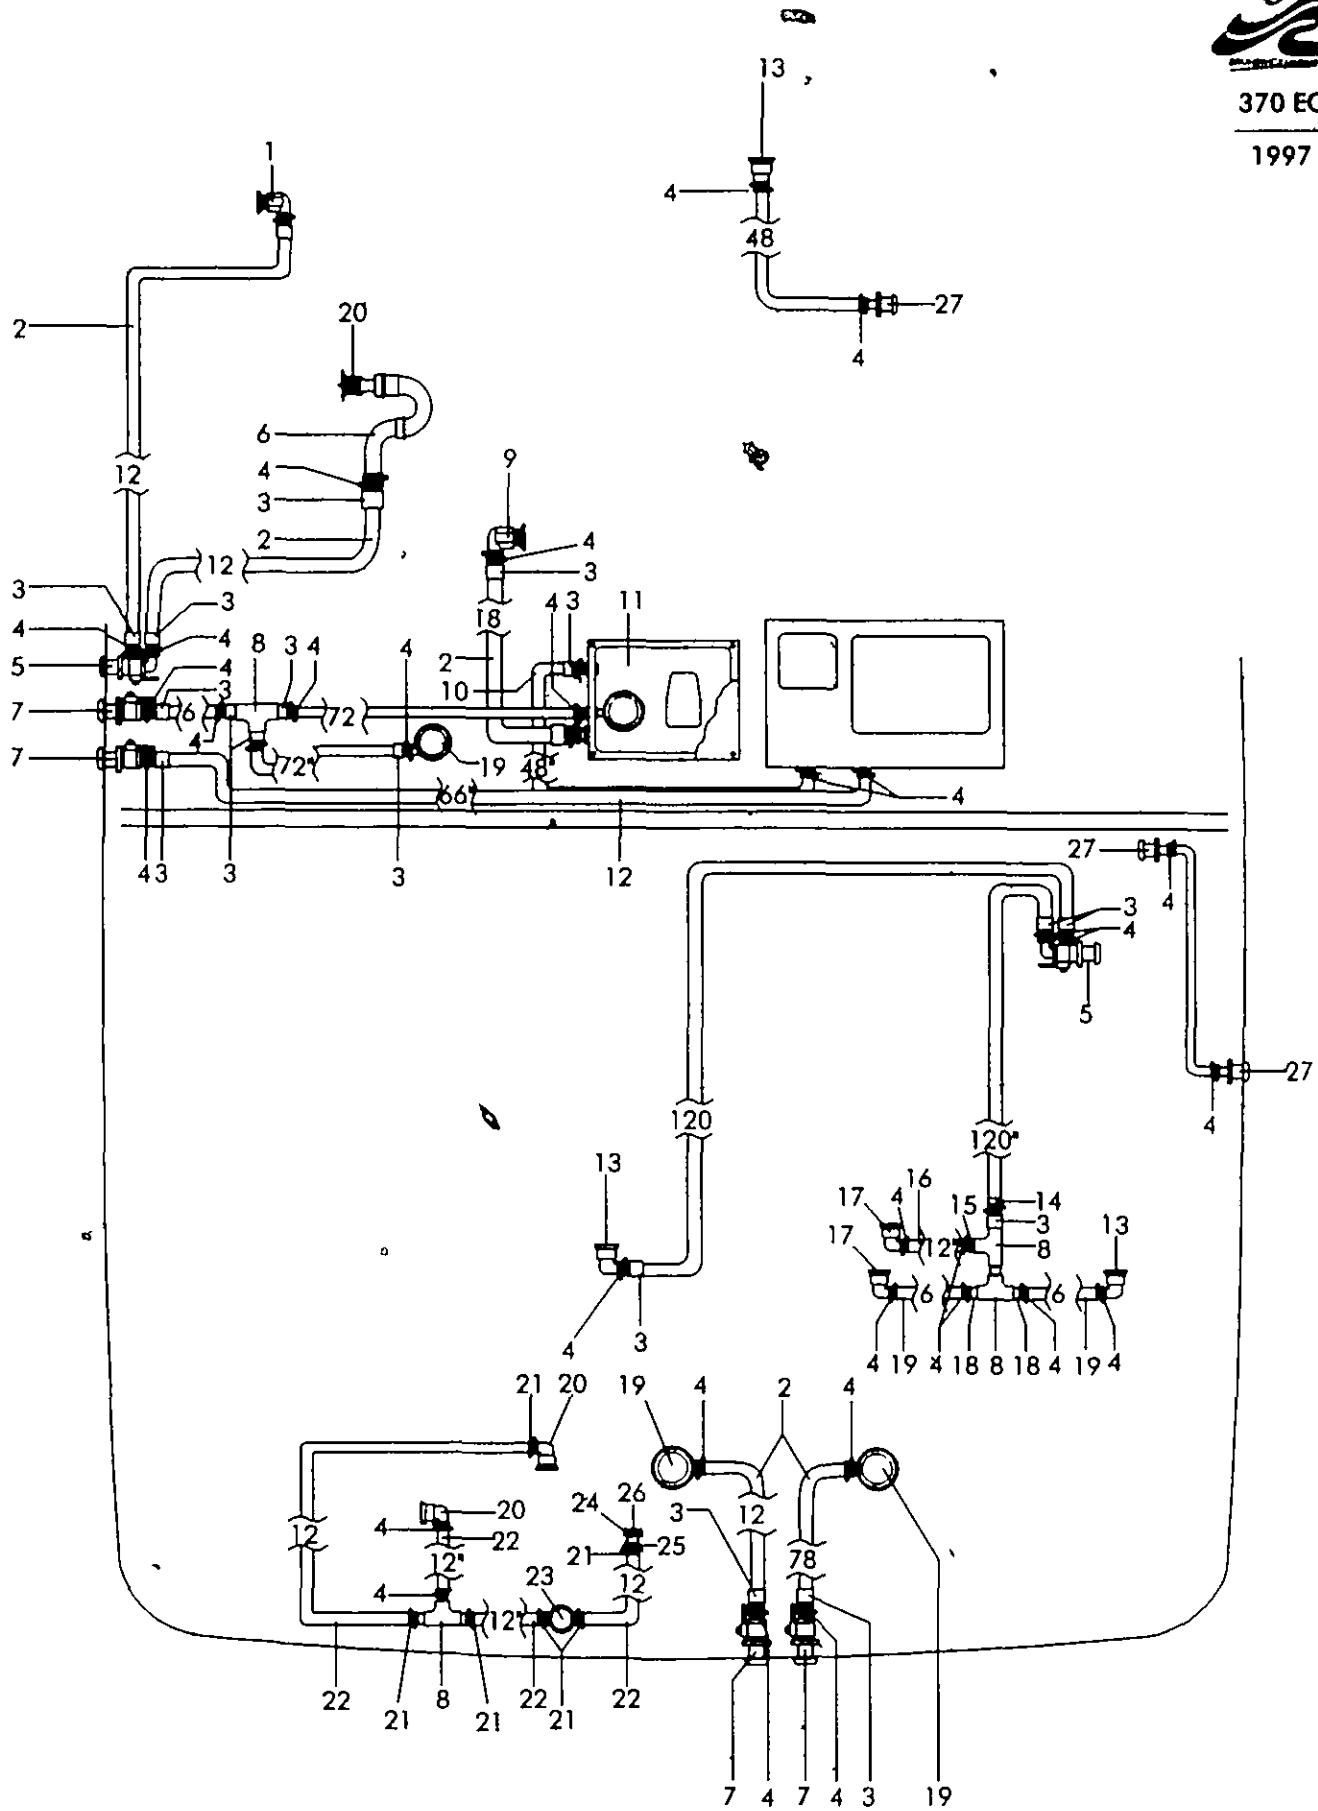

DRAINS

370 EC
1997

DRAINS

1	175887	DRAIN SINK STRAINER 2 5" SS
2	486864	HOSE CORR VAC 1 R H
3	486815	HOSE CUFF 1 1/8" R H WHITE
4	256877	CLAMP HOSE #12 1/2" 1 25" SS 505
5	912063	VALVE MARELON W/1"TH/HULL DBL-BARB 90DEG BLK
6	196717	ELBOW PVC 1 5"FLANGE X 3/4 MPT X 90DEG
7	912071	VALVE MARELON W/1"TH/HULL SGL-BARB 90DEG BLK
8	167403	TEE PVC 3/4 FPT X 3/4"FPT X 3/4"FPT
9	175646	DRAIN ASSY SHOWER 3/4"NPT
10	124412	HOSE PVC CLEAR/WHITE W/RD TRACER 5/8"
11	939892	SHOWER SUMP ASSY MULTI-PORT W/CHECK VALVE
12	148080	HOSE WATER A/C WHITE 5/8
13	266130	DRAIN LINER W/90 DEG ELBOW 1 PLASTIC
14	484550	ADAPTER PVC 1 MPT X 3/4"BARB
15	168419	ADAPTER PVC 3/4"MPT X 3/4 BARB
16	123810	HOSE GEN PURPOSE 3/4
17	583427	DRAIN ASSY SINK CHROME 3/4
18	758540	NIPPLE PVC 3/4 X 2"
19	125443	PUMP BILGE 2000GPH
20	791673	THRU-HULL PLAS 1 5 TUBE X 90DEG
21	256693	CLAMP HOSE #24 1 2" SS 505
22	846899	HOSE SANITATION 1 5" PREMIUM RUBBER BLK
23	167502	TEE PVC 1 5"FM SLIP SWEEP
24	134858	PUMP HEAD SYS MACERATOR
25	518456	SEACOCK BRZ 1 5 W/O TAILPIECE (CONBRACO)
26	518472	TAILPIECE BRZ 1 5"MPT X 1 5 BARB (CONBRACO)
27	579870	THRU HULL BRZ 1 5 W/O NUT (CONBRACO)
28	124578	THRU HULL PLAS 1 1/8 WHT