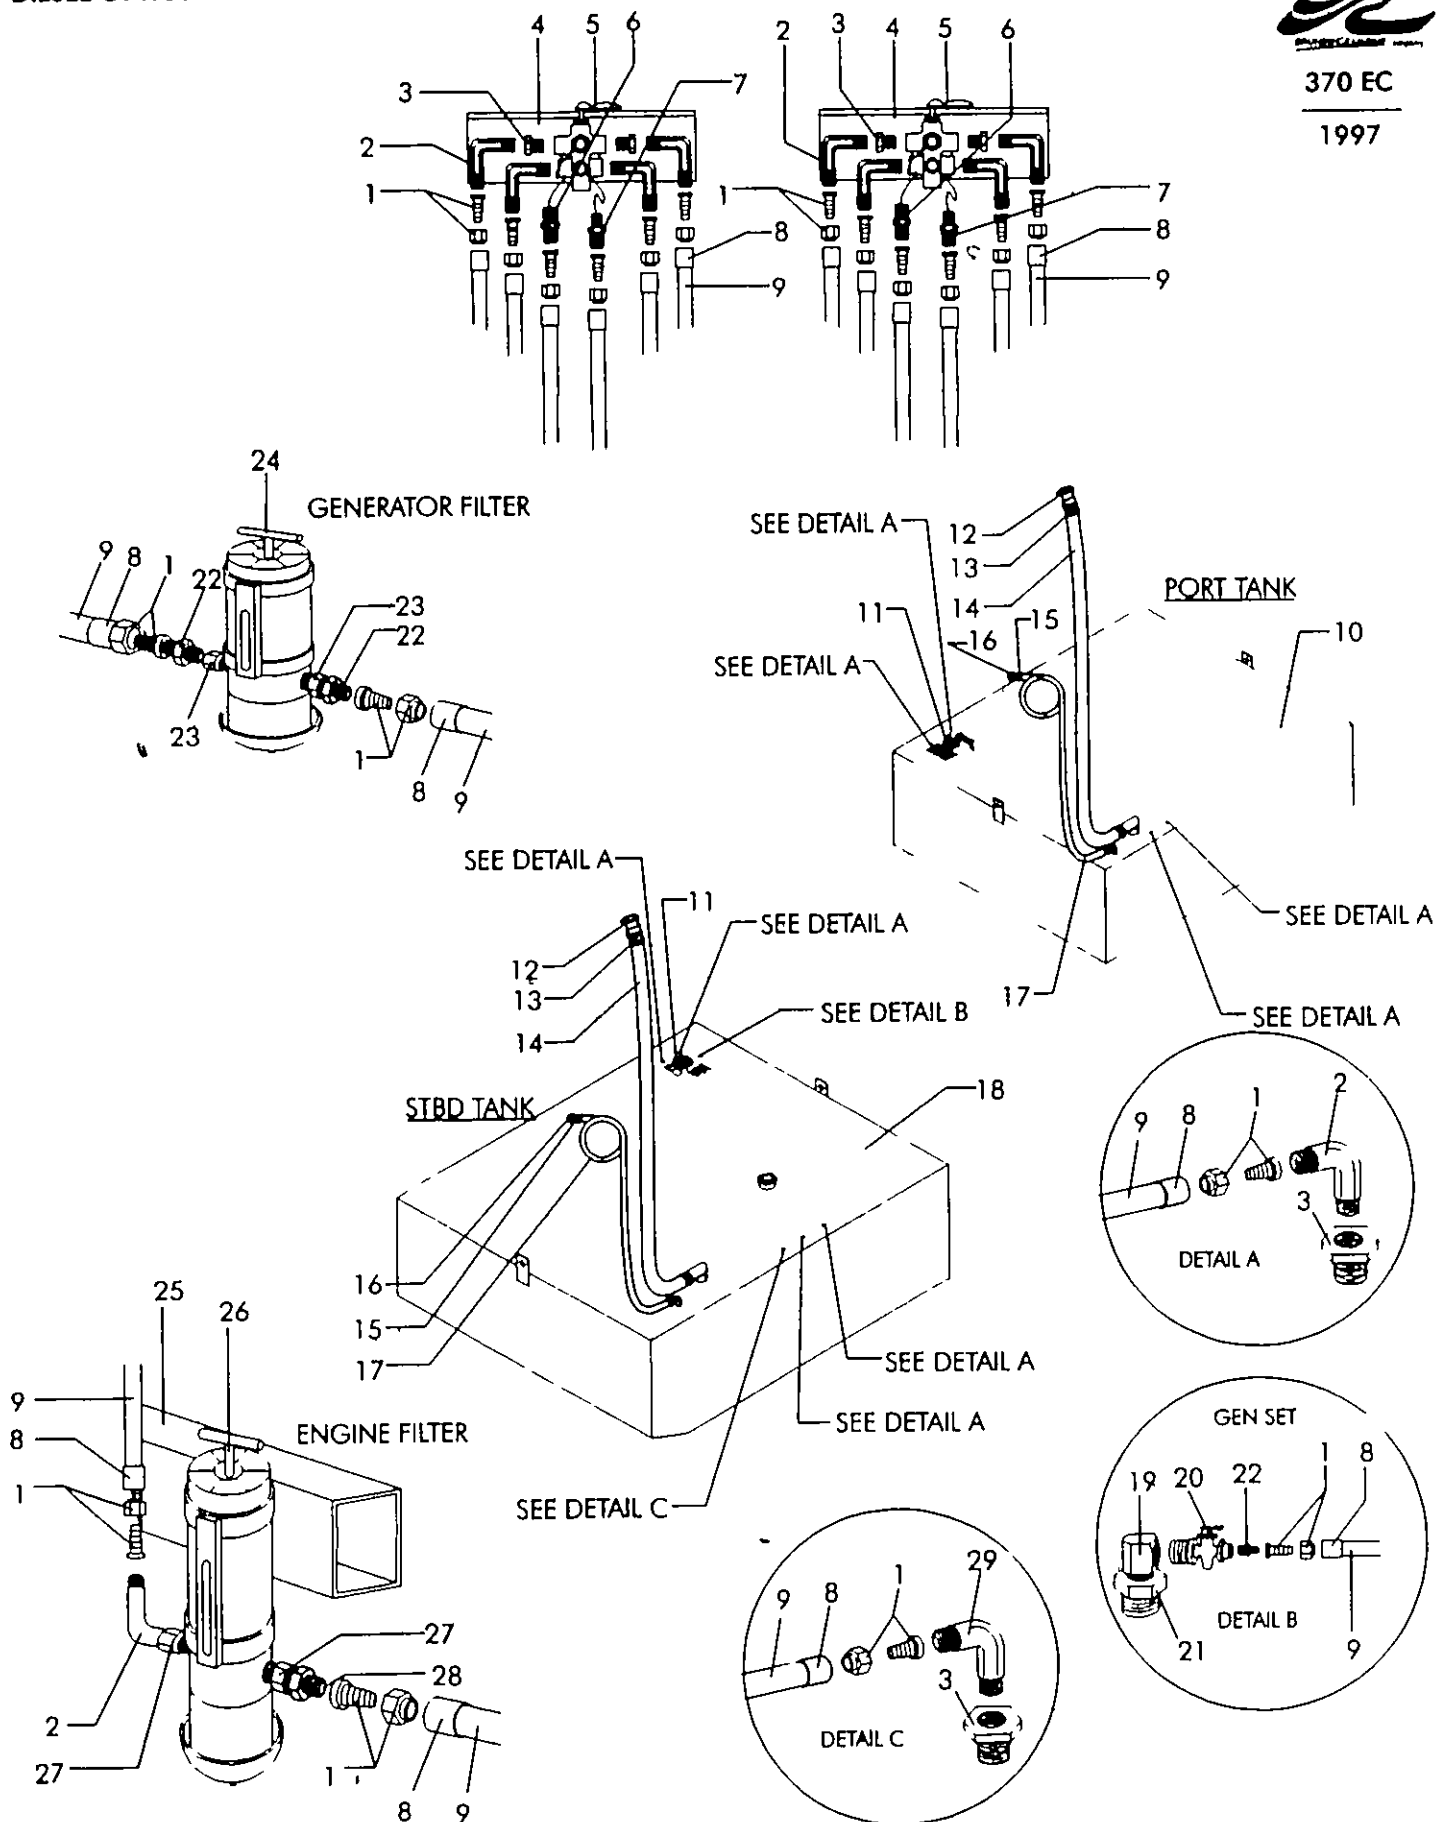

**FUEL SYSTEM
DIESEL OPTION**

370 EC

1997

370 EXPRESS CRUISER 1997

FUEL SYETEM (DIESEL OPTION)

1	170589	FITTING BRASS 3/8 BARB/NUT
2	169474	ELBOW BRASS 90DEG 3/8 SAE X 3/8 MPT
3	184077	BUSHING SS THD 3/8"FPT X 1/2"MPT
4	916999	370EC 97 BOARD FUEL
5	171728	VALVE BRASS 6-WAY FUEL 1/2"
6	822924	ADAPTER BRASS 1/4 FPT X 3/8 SAE
7	169524	ADAPTER BRASS 3/8 MPT X 3/8 SAE
8	139980	FERRULE FUEL LINE 3/8
9	684738	HOSE FUEL 3/8" TYPE A1
10	870683	TANK FUEL 370EC PORT 175GAL
11	213579	SENDING UNIT FUEL 24 UNIVERSAL (FMT)
12	291682	DECK PLATE GAS SS
	522557	DECK PLATE GAS/WATER (ATTWOOD) CAP W/CHAIN
	522599	KEY DECK PLATE CAP (ATTWOOD)
13	258693	CLAMP HOSE #24 1 2" SS 505
14	123745	HOSE FUEL 1 5 TYPE A CLASS 2
15	123414	CLAMP HOSE #12M 5/8" 1 25 SS MINI
16	126888	VENT FUEL/WATER TANK 5/8"X 3
17	123778	HOSE FUEL 5/8 TYPE A CLASS 2
18	870691	TANK FUEL 370EC STBD 175GAL
19	140418	ELBOW BRASS 90DEG STREET 1/4
20	171736	VALVE BRASS FUEL 1/4 MPT X 1/4 FPT
21	171330	BUSHING BRASS 1/4 FPT X 1/2"MPT
22	140483	ADAPTER BRASS 1/4"MPT X 3/8 SAE
23	170522	FITTING STEEL 9/16 18 STR THREAD X 1/4 FPT
24	140335	FILTER REMOTE FUEL FILTER DIESEL (500MA)
25	187785	BRACKET STRAINER 10 390/460EC
26	172874	FILTER REMOTE FUEL FILTER DIESEL (900MA)
27	170530	FITTING STEEL 7/8 14 STR THREAD X 3/8 FPT
28	169524	ADAPTER BRASS 3/8 MPT X 3/8 SAE
29	629261	ELBOW BRASS 90DEG 1/4 SAE X 3/8 MPT