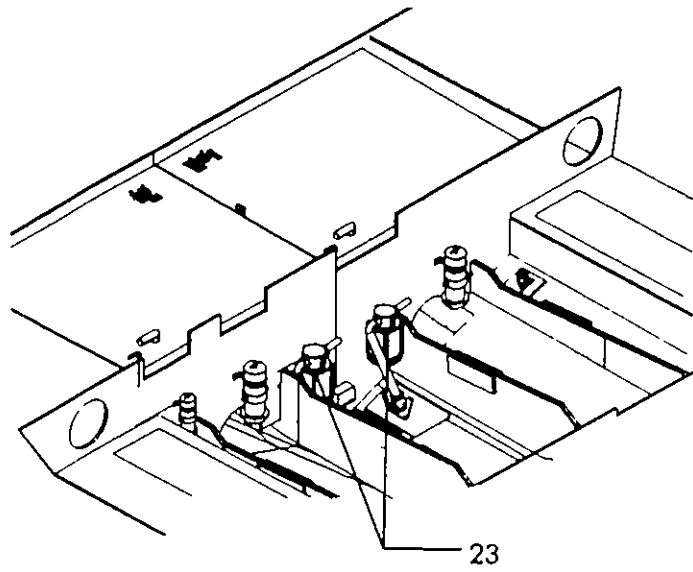

BILGE

370 EC

1997