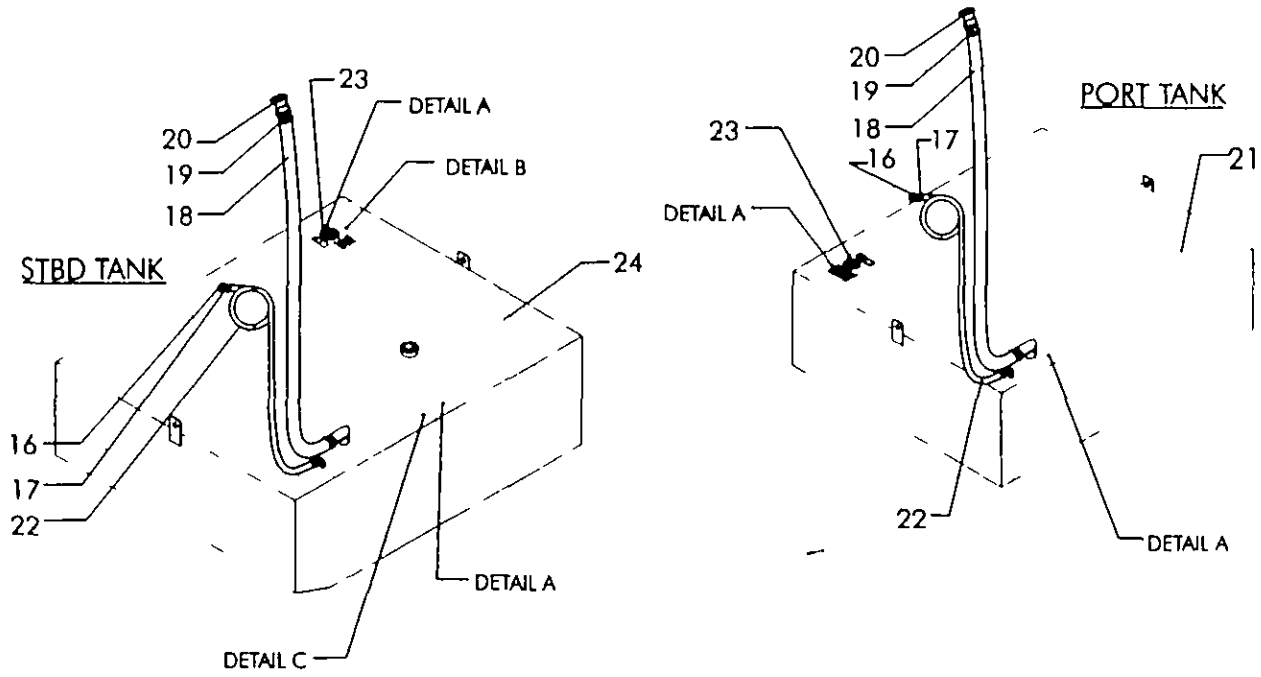

STANDARD FUEL SYSTEM

370 EC
1997

370 EXPRESS CRUISER 1997

Sea Ray

FUEL SYSTEM (STANDARD SYSTEM)

1	684738	HOSE FUEL 3/8" TYPE A1
2	139080	FERRULE FUEL LINE 3/8
3	170589	FITTING BRASS 3/8" BARB/NUT
4	140483	ADAPTER BRASS 1/4 MPT X 3/8 SAE
5	148171	FILTER FUEL/WATER SEPERATOR
6	140491	VALVE BRASS ANTI-SIPHON 1/4 X 1/4 MPT
7	822924	ADAPTER BRASS 1/4 FPT X 3/8 SAE
8	169474	ELBOW BRASS 90DEG 3/8 SAE X 3/8 MPT
9	184077	BUSHING SS THD 3/8 FPT X 1/2" MPT
10	140467	ELBOW BRASS 90DEG 3/8 SAE X 1/4 MPT
11	171413	TEE BRASS 1/4 FPT
12	168849	NIPPLE BRASS 1/4 MPT X 1 5 HEX
13	140004	VALVE 3-WAY FUEL 1/4
14	140418	ELBOW BRASS 90DEG STREET 1/4
15	916999	370EC 97 BOARD FUEL
16	126888	VENT FUEL/WATER TANK 5/8" X 3
17	123414	CLAMP HOSE #12M 5/8 1 25 SS MINI
18	123745	HOSE FUEL 1 5" TYPE A CLASS 2
19	256693	CLAMP HOSE #24 1 2" SS 505
20	291682	DECK PLATE GAS SS
	522557	DECK PLATE GAS/WATER (ATTWOOD) CAP W/CHAIN
	522599	KEY DECK PLATE CAP (ATTWOOD)
21	870683	TANK FUEL 370EC PORT 175GAL
22	123778	HOSE FUEL 5/8 TYPE A CLASS 2
23	213579	SENDING UNIT FUEL 24 UNIVERSAL (FMT)
24	870691	TANK FUEL 370EC STBD 175GAL
25	140418	ELBOW BRASS 90DEG STREET 1/4
26	171736	VALVE BRASS FUEL 1/4 MPT X 1/4 FPT
27	140483	ADAPTER BRASS 1/4 MPT X 3/8 SAE
28	171330	BUSHING BRASS 1/4 FPT X 1/2" MPT
29	629261	ELBOW BRASS 90DEG 1/4 SAE X 3/8 MPT