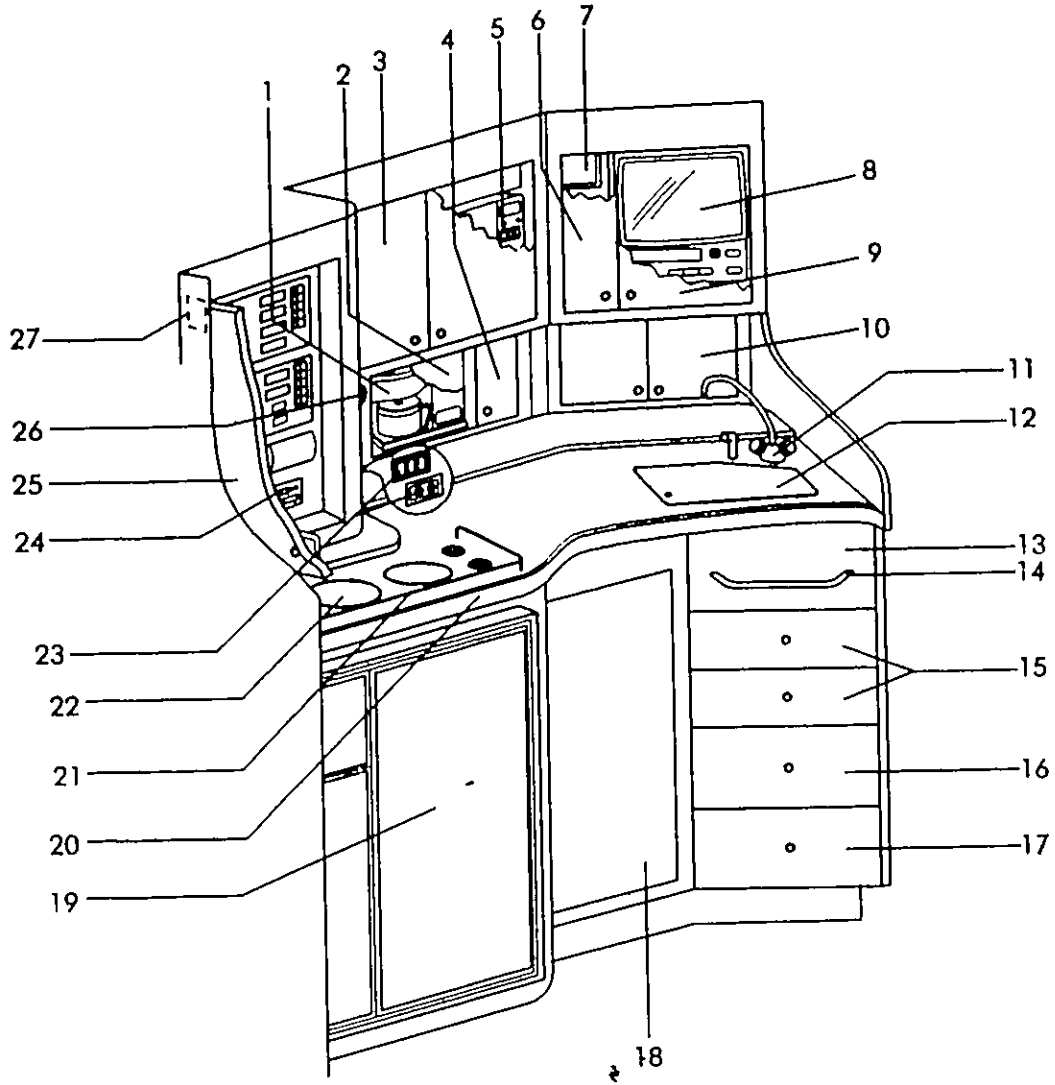

GALLEY

370 EC
1997