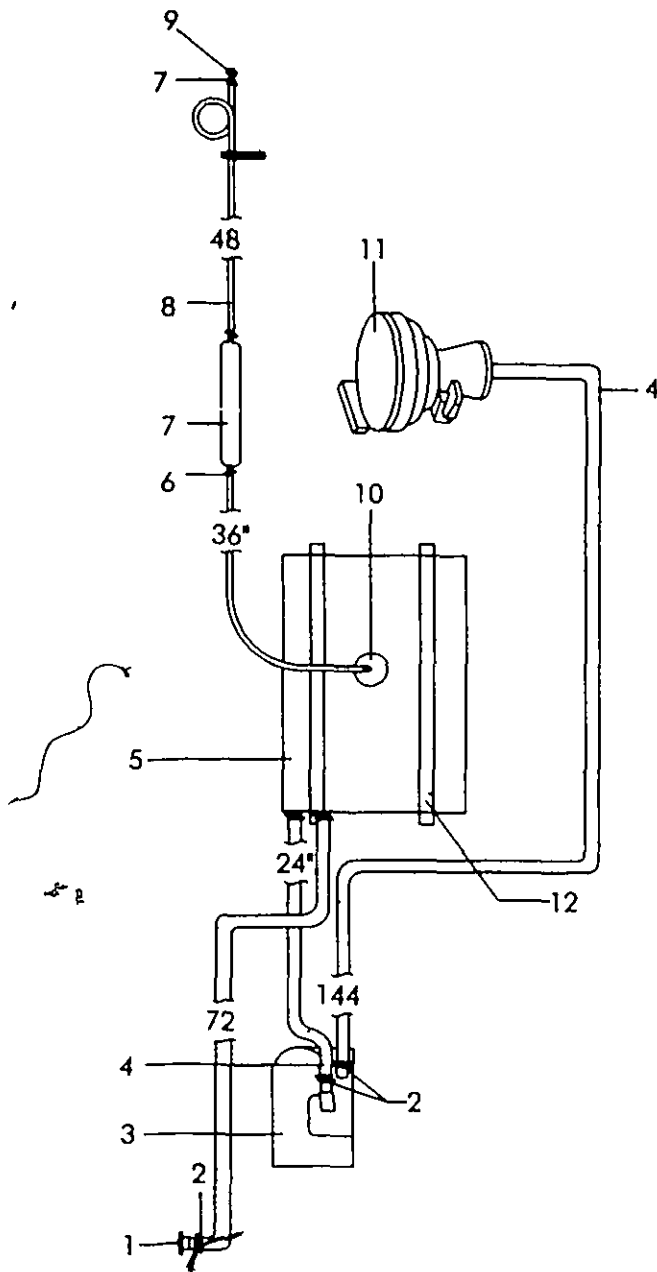

HEAD SYSTEM

370 EC

1997

HEAD SYSTEM

- 1 291757 DECK PLATE WASTE SS
- 522581 DECK PLATE WASTE (ATTWOOD) CAP W/CHAIN
- 522599 KEY DECK PLATE CAP (ATTWOOD)
- 2 258693 CLAMP HOSE #24 1 2 SS 505
- 3 844274 VACUUM GENERATOR HEAD SYS PUMP/ACCUM 12V
- 4 846899 HOSE SANITATION 1 5 PREMIUM RUBBER BLK
- 5 582783 TANK HOLDING 28 GAL
- 6 256677 CLAMP HOSE #12 1/2 1 25 SS 505
- 7 134759 FILTER HEAD TREATMENT SYSTEM
- 8 124719 HOSE SAN/CHEMICAL TDX 5/8
- 9 126888 VENT FUEL/WATER TANK 5/8 X 3
- 10 664813 SENDING UNIT HOLD TANK CAP W/PROBE (3-POS)
- 11 270298 HEAD VACU FLUSH (808) BOTTOM DISCHARGE BONE
- 12 899781 BRACKET HOLDING TANK 21 5 X 18 5