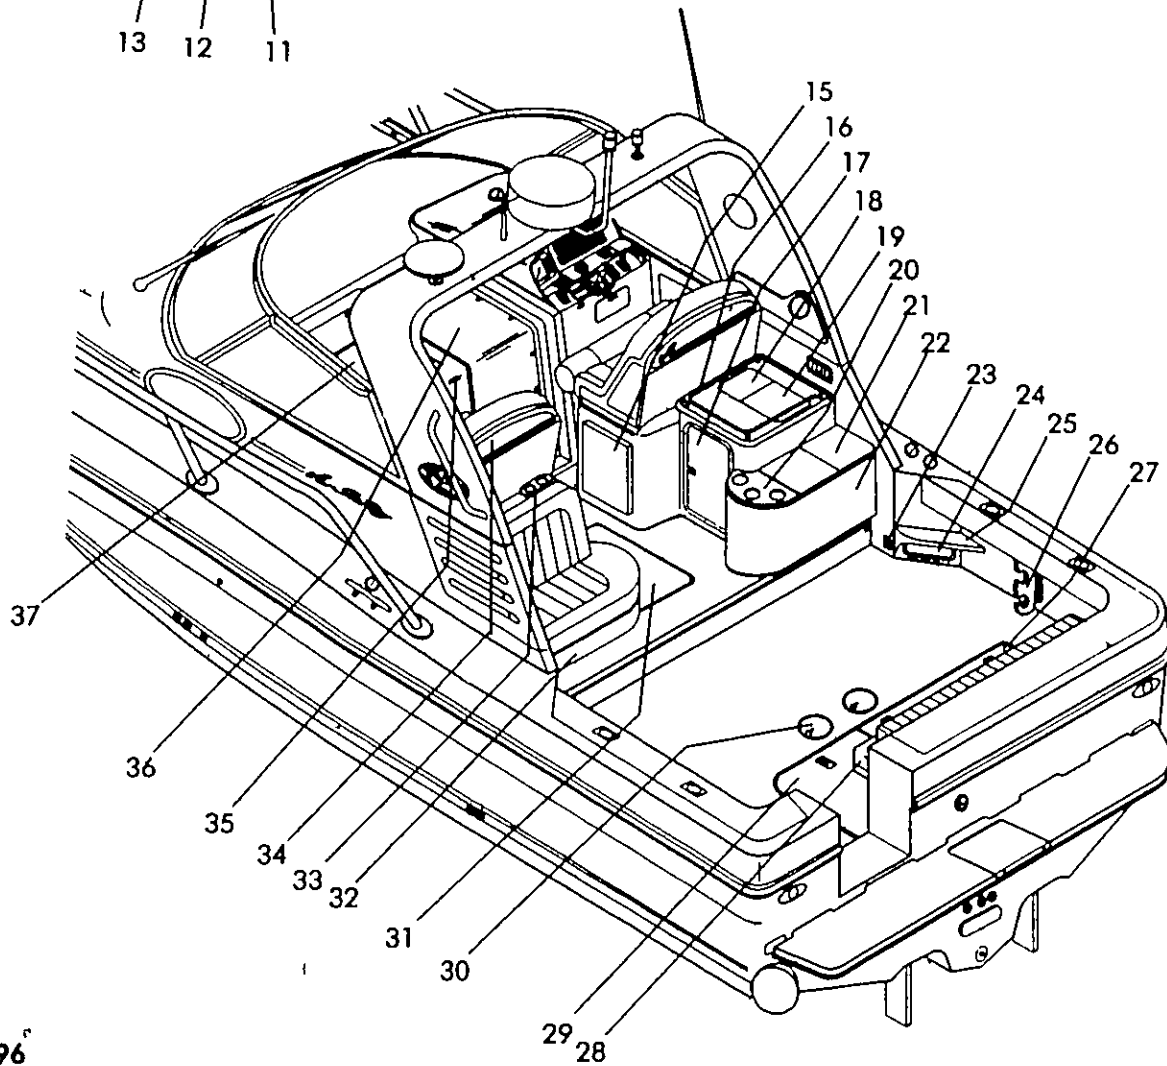

COCKPIT

370 EC
1997

11/15/96