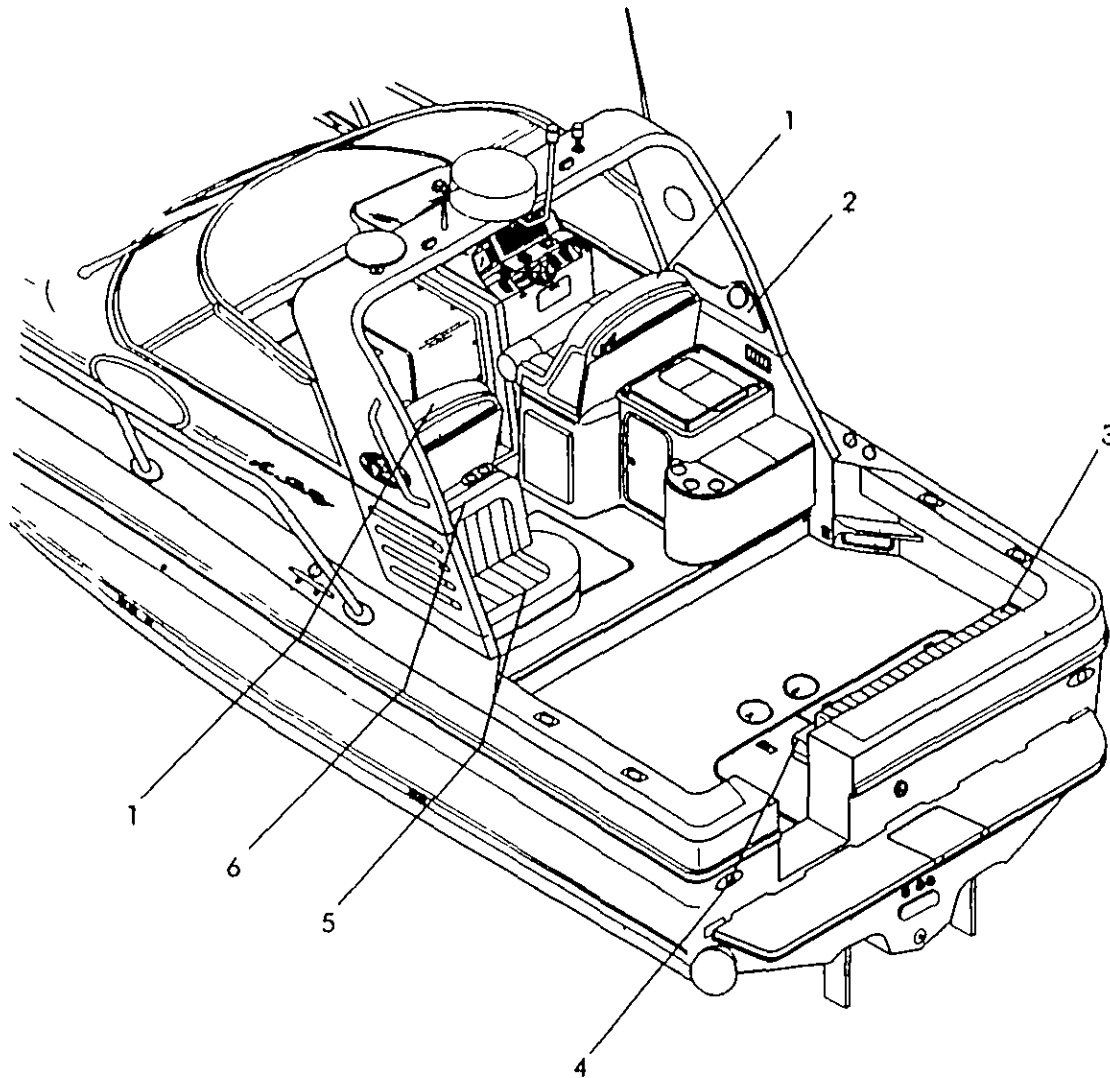

COCKPIT UPHOLSTERY

370 EC

1997

COCKPIT UPHOLSTERY

- 1 908830 370EC 97 H/S STBD DBL P/S
- 908855 370EC 97 CUSH H/S DBL P/S
- 908863 370EC 97 CUSH SKIN H/S DBL P/S
- 908871 370EC 97 CUSH H/S LOFT P/S
- 908889 370EC 97 CUSH SKIN H/S LOFT P/S
- 908897 370EC 97 CUSH H/S B/R P/S
- 908905 370EC 97 CUSH SKIN H/S B/R P/S
- 908913 370EC 97 CUSH H/S B/R INSERT P/S
- 908921 370EC 97 CUSH SKIN H/S B/R INSERT P/S
- 908939 370EC 97 HELM SEAT SHELL FBRGLS
- 2 917112 370EC 97 PANEL SPKR P/S
- 3 909028 370EC 97 BOLSTER CKPT AFT SEAT
- 909038 370EC 97 BOLSTER SKIN CKPT AFT SEAT

- 4 909002 370EC 97 CUSH CKPT AFT SEAT
- 909010 370EC 97 CUSH SKIN CKPT AFT SEAT
- 5 908947 370EC 97 CUSH AFT FACING SEAT
- 908954 370EC 97 CUSH SKIN AFT FACING SEAT
- 6 908962 370EC 97 CUSH AFT FACING SEAT BACK
- 908970 370EC 97 CUSH SKIN AFT FACING SEAT BACK

NOT SHOWN

- 909044 370EC 97 CARPET SNAPIN CKPT LINER