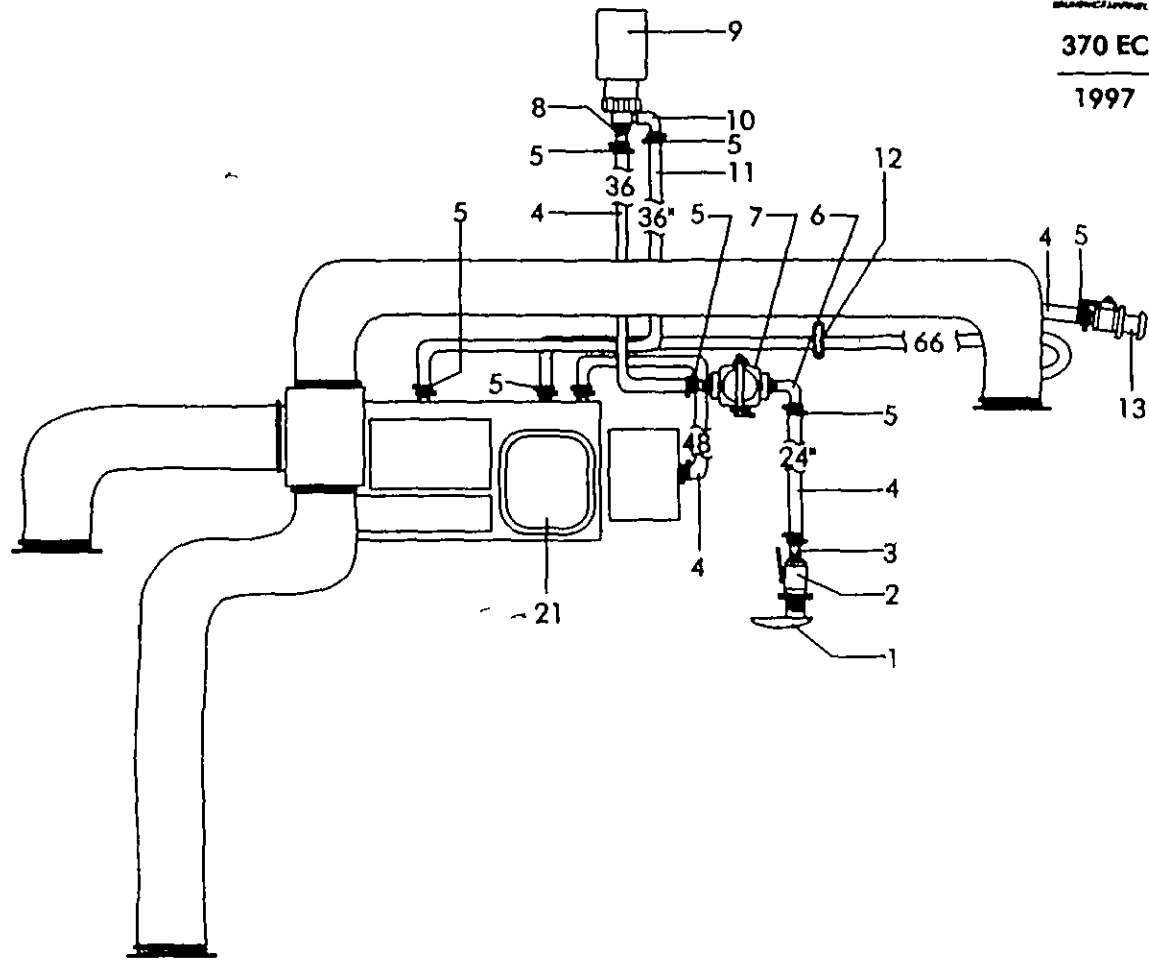

A/C SYSTEM

370 EC

1997