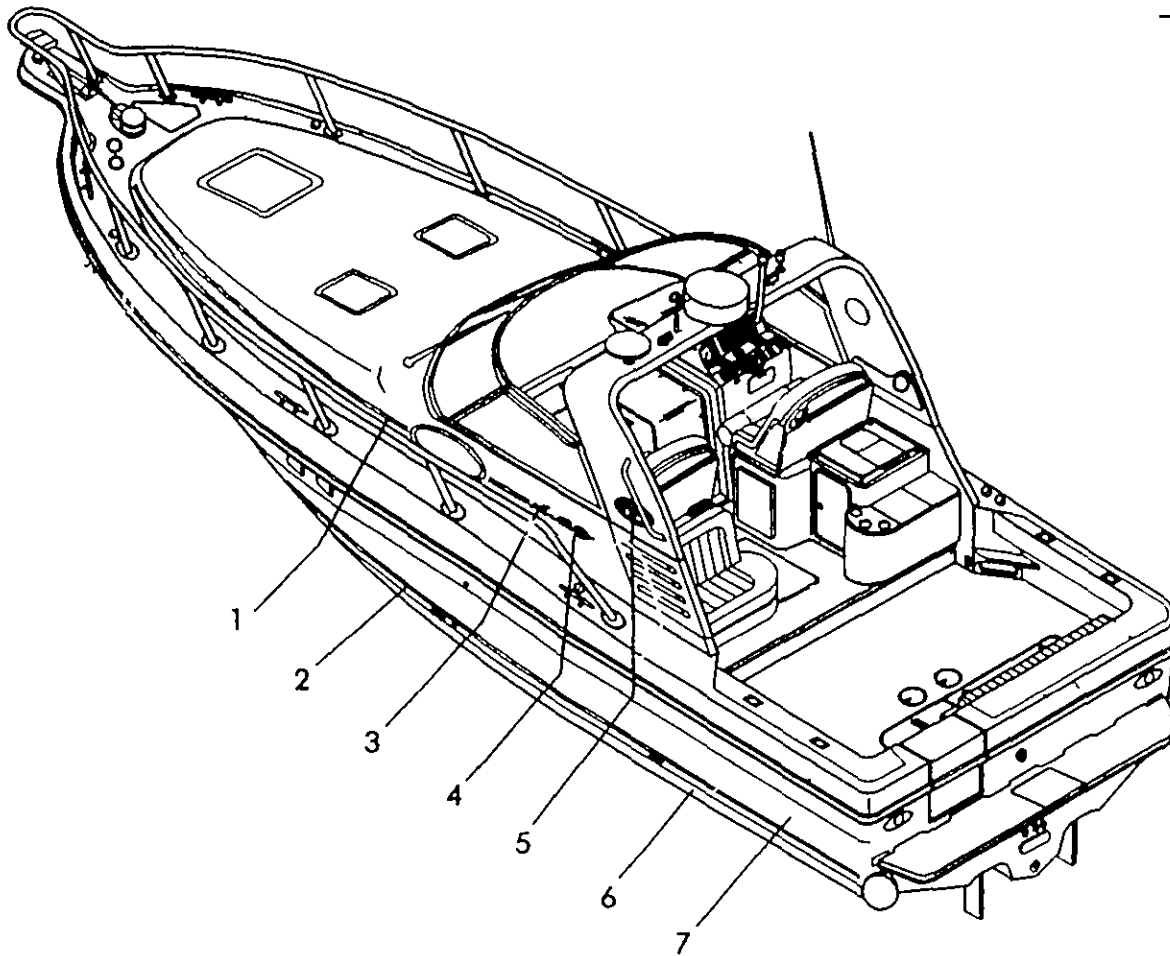

370 EC EXTERIOR GRAPHICS INDEX

370 EC

1997

EXTERIOR GRAPHICS INDEX

- 1 783902 TAPE M/S 1 5 W/SGL VOID GOLD/BLK
- 758482 TAPE M/S 1 5 W/SGL VOID MIST/DKBLUOMET
- 758508 TAPE M/S 1 5 W/SGL VOID LT JADE/MEDGRNMET
- 2 944694 TAPE M/S 5 W/3/4 VOID BLK/MIST BL
- 944688 TAPE M/S 5 W/3/4 VOID BLK/LT JADESTONE
- 913996 TAPE 5 MULTI STRIPE W/3/4 VOID BLK & GLD
- 3 735605 EMBLEM S/R LOGO/WAVE GOLD MED
- BLK & GOLD BOAT ONLY
- 205575 EMBLEM S/R LOGO/WAVE CHROME MED

- 4 735597 EMBLEM SEA RAY™ SCRIPT GOLD 13
- BLK & GOLD BOAT ONLY
- 211607 EMBLEM SEA RAY™ SCRIPT CHROME 13
- 5 809707 EMBLEM SEA RAY FIBERGLASS (ARCH)
- 777409 TAPE SOLID 1/8" GOLD MET PPM F/R
- 6 592790 PAINT BOTTOM BLACK (NTERLUX)
- 592832 PAINT PRIMER UNDERWATER GEAR
- 592899 THINNER INTER LUX BOTTOM PAINT
- 7 677732 GEL COAT WHITE ARCTIC ISO NPG (SUMMER)