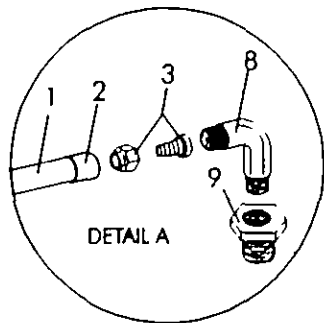

STANDARD FUEL SYSTEM

370 EC
1997

370 EXPRESS CRUISER 1997

Sea Ray

FUEL SYSTEM (STANDARD SYSTEM)

1	684738	HOSE FUEL 3/8" TYPE A1
2	139080	FERRULE FUEL LINE 3/8
3	170589	FITTING BRASS 3/8" BARB/NUT
4	140483	ADAPTER BRASS 1/4 MPT X 3/8 SAE
5	148171	FILTER FUEL/WATER SEPERATOR
6	140491	VALVE BRASS ANTI-SIPHON 1/4 X 1/4 MPT
7	822924	ADAPTER BRASS 1/4 FPT X 3/8 SAE
8	169474	ELBOW BRASS 90DEG 3/8 SAE X 3/8 MPT
9	184077	BUSHING SS THD 3/8 FPT X 1/2" MPT
10	140467	ELBOW BRASS 90DEG 3/8 SAE X 1/4 MPT
11	171413	TEE BRASS 1/4 FPT
12	168849	NIPPLE BRASS 1/4 MPT X 1 5 HEX
13	140004	VALVE 3-WAY FUEL 1/4
14	140418	ELBOW BRASS 90DEG STREET 1/4
15	916999	370EC 97 BOARD FUEL
16	126888	VENT FUEL/WATER TANK 5/8" X 3
17	123414	CLAMP HOSE #12M 5/8 1 25 SS MINI
18	123745	HOSE FUEL 1 5" TYPE A CLASS 2
19	256693	CLAMP HOSE #24 1 2" SS 505
20	291682	DECK PLATE GAS SS
	522557	DECK PLATE GAS/WATER (ATTWOOD) CAP W/CHAIN
	522599	KEY DECK PLATE CAP (ATTWOOD)
21	870683	TANK FUEL 370EC PORT 175GAL
22	123778	HOSE FUEL 5/8 TYPE A CLASS 2
23	213579	SENDING UNIT FUEL 24 UNIVERSAL (FMT)
24	870691	TANK FUEL 370EC STBD 175GAL
25	140418	ELBOW BRASS 90DEG STREET 1/4
26	171736	VALVE BRASS FUEL 1/4 MPT X 1/4 FPT
27	140483	ADAPTER BRASS 1/4 MPT X 3/8 SAE
28	171330	BUSHING BRASS 1/4 FPT X 1/2" MPT
29	629261	ELBOW BRASS 90DEG 1/4 SAE X 3/8 MPT