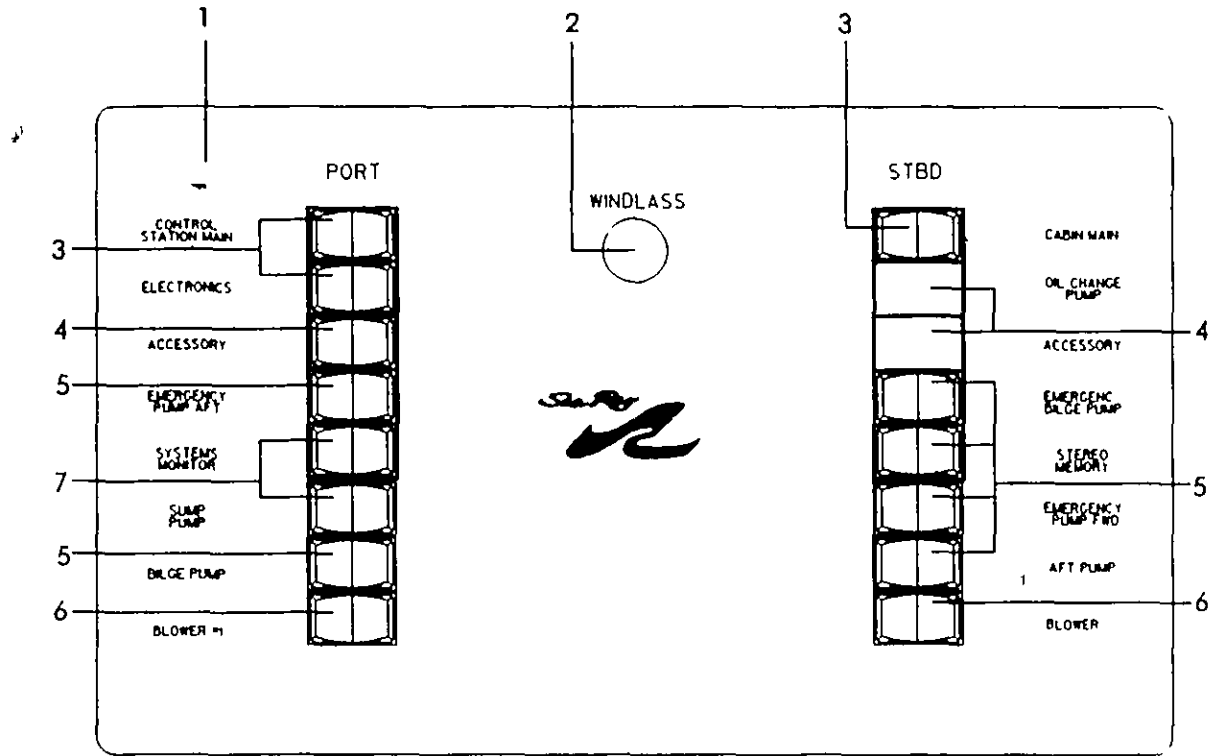

MAIN DC BREAKER PANEL

370 EC
1997

MAIN DC BREAKER PANEL

- 1 916981 370EC 97 PANEL MAIN DC BRKR BLANK
- 2 228064 BRKR MANUAL RESET KLIXON 105A (LOFRANS PROGRESS 1)
- 3 826644 BRKR/ROCK SGL POLE MNL RESET DC 50A RED CONTROL STATION MAIN ELECTRONICS CABIN MAIN
- 4 762922 PLUG ROCKER BRKR 'V' SERIES BLK
- 826594 BRKR/ROCK SGL POLE MNL RESET DC 20A RED OIL CHANGE PUMP

- 5 826586 BRKR/ROCK SGL POLE MNL RESET DC 15A RED EMER PUMP AFT BILGE PUMP EMER BILGE PUMP STEREO MEMORY EMER PUMP FWD AFT PUMP
- 6 826552 BRKR/ROCK SGL POLE MNL RESET DC 6A R BLOWER #1 BLOWER #2
- 7 826545 BRKR/ROCK SGL POLE MNL RESET DC 5A RED SYSTEMS MONITOR SUMP PUMP