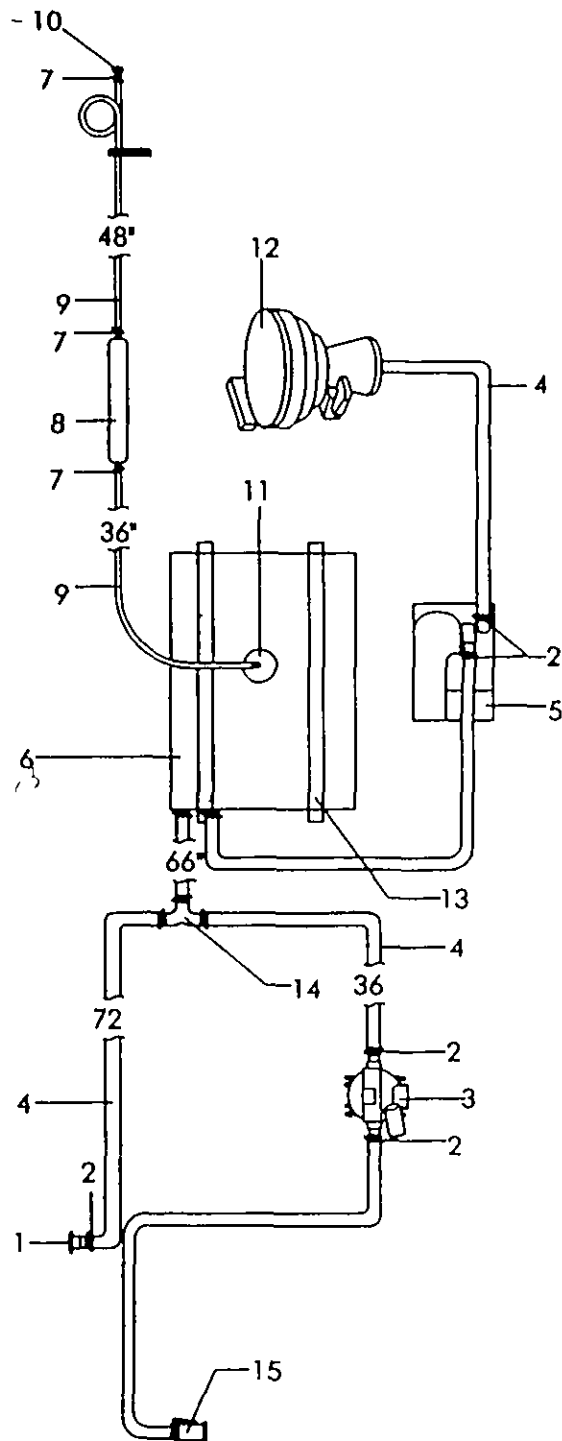

VACUUM FLUSH HEAD W/DIRECT
OVERBOARD DISCHARGE & MACERATOR OPTION

370 EC

1997

VACUUM FLUSH HEAD W/DIRECT
OVERBOARD DISCHARGE & MACERATOR OPTION

1	291757	DECK PLATE WASTE SS
2	256893	CLAMP HOSE #24 1 2" SS 505
3	134858	PUMP HEAD SYS MACERATOR
4	848899	HOSE SANITATION 1 5 PREMIUM RUBBER BLK
5	844274	VACUUM GENERATOR HEAD SYS PUMPIACCUM 12V
6	582783	TANK HOLDING 28 GAL
7	256877	CLAMP HOSE #12 1/2" 1 25 SS 505
8	134759	FILTER HEAD TREATMENT SYSTEM
9	124719	HOSE SAN/CHEMICAL TDX 5/8
10	126888	VENT FUEL/WATER TANK 5/8 X 3
11	664813	SENDING UNIT HOLD TANK CAP W/PROBE (3-POS)
12	270298	HEAD VACU-FLUSH (808) BOTTOM DISCHARGE BONE
13	899781	BRACKET HOLDING TANK 21 5 X 18 5
14	167502	TEE PVC 1 5 FM SLIP SWEEP
15	518456	SEACOCK BRZ 1 5 W/O TAILPIECE (CONBRACO)
	579870	THRU-HULL BRZ 1 5" W/O NUT (CONBRACO)
	255158	BUSHING BRZ 1 25 FPT X 1 5 MPT