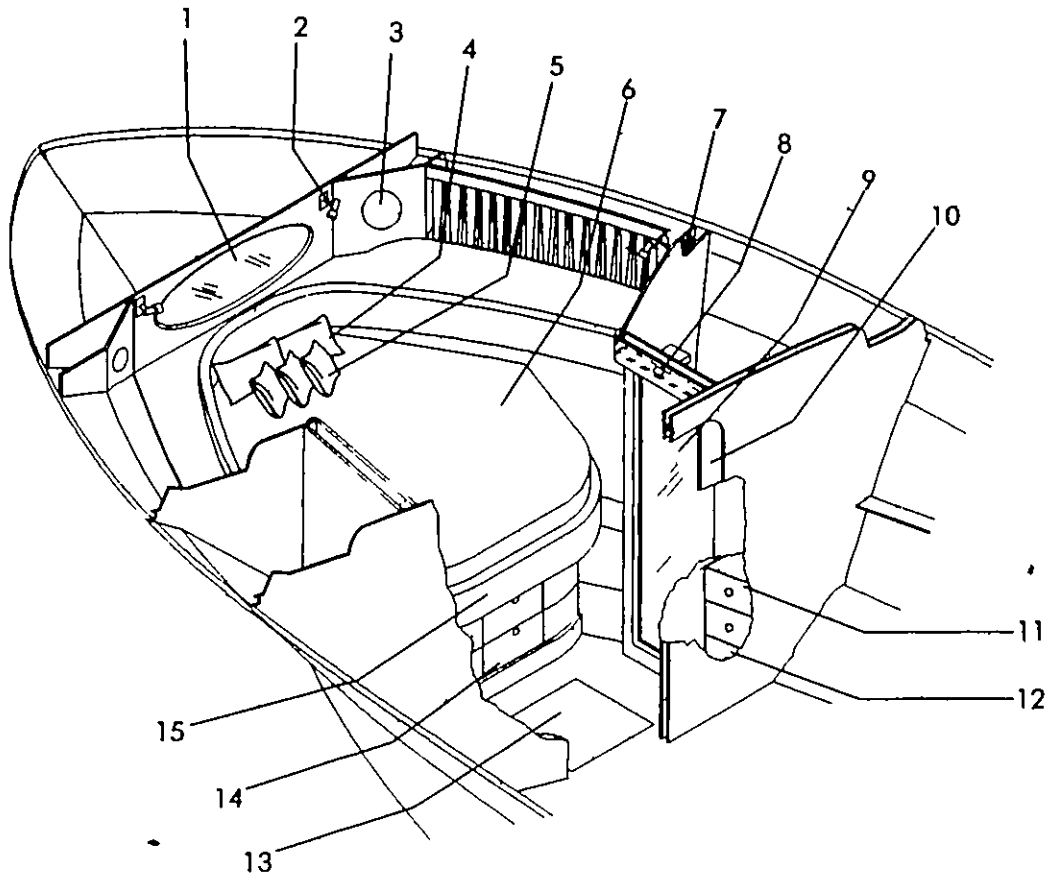

FORWARD STATEROOM

370 EC

1997