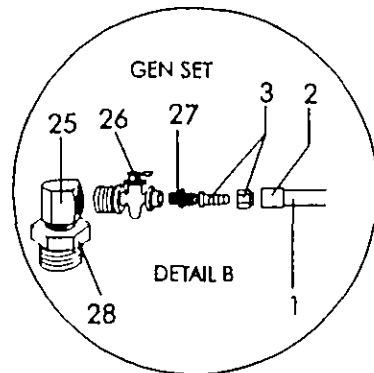

STANDARD FUEL SYSTEM

370 EC
1997

370 EXPRESS CRUISER 1997

Sea Ray

FUEL SYSTEM (STANDARD SYSTEM)

1	684738	HOSE FUEL 3/8" TYPE A1
2	139080	FERRULE FUEL LINE 3/8
3	170589	FITTING BRASS 3/8" BARB/NUT
4	140483	ADAPTER BRASS 1/4 MPT X 3/8 SAE
5	148171	FILTER FUEL/WATER SEPERATOR
6	140491	VALVE BRASS ANTI-SIPHON 1/4 X 1/4 MPT
7	822924	ADAPTER BRASS 1/4 FPT X 3/8 SAE
8	169474	ELBOW BRASS 90DEG 3/8 SAE X 3/8 MPT
9	184077	BUSHING SS THD 3/8 FPT X 1/2" MPT
10	140467	ELBOW BRASS 90DEG 3/8 SAE X 1/4 MPT
11	171413	TEE BRASS 1/4 FPT
12	168849	NIPPLE BRASS 1/4 MPT X 1 5 HEX
13	140004	VALVE 3-WAY FUEL 1/4
14	140418	ELBOW BRASS 90DEG STREET 1/4
15	916999	370EC 97 BOARD FUEL
16	126888	VENT FUEL/WATER TANK 5/8" X 3
17	123414	CLAMP HOSE #12M 5/8 1 25 SS MINI
18	123745	HOSE FUEL 1 5" TYPE A CLASS 2
19	256693	CLAMP HOSE #24 1 2" SS 505
20	291682	DECK PLATE GAS SS
	522557	DECK PLATE GAS/WATER (ATTWOOD) CAP W/CHAIN
	522599	KEY DECK PLATE CAP (ATTWOOD)
21	870683	TANK FUEL 370EC PORT 175GAL
22	123778	HOSE FUEL 5/8 TYPE A CLASS 2
23	213579	SENDING UNIT FUEL 24 UNIVERSAL (FMT)
24	870691	TANK FUEL 370EC STBD 175GAL
25	140418	ELBOW BRASS 90DEG STREET 1/4
26	171736	VALVE BRASS FUEL 1/4 MPT X 1/4 FPT
27	140483	ADAPTER BRASS 1/4 MPT X 3/8 SAE
28	171330	BUSHING BRASS 1/4 FPT X 1/2" MPT
29	629261	ELBOW BRASS 90DEG 1/4 SAE X 3/8 MPT