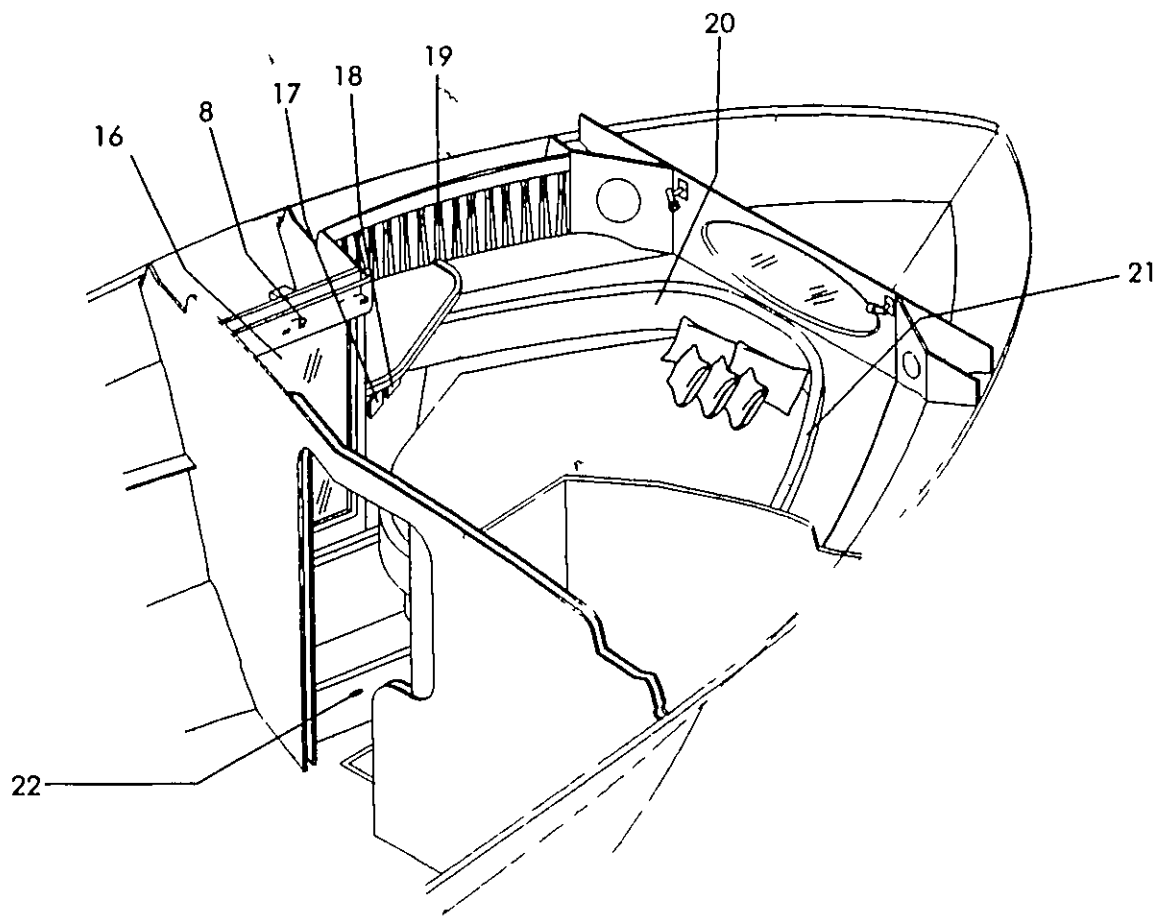

FORWARD STATEROOM

370 EC

1997