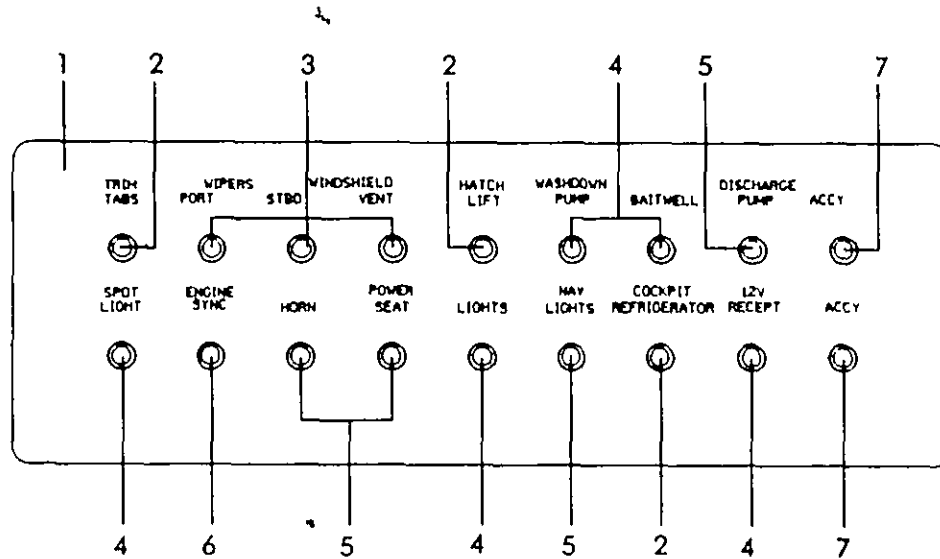

CONTROL STATION BREAKER PANEL

370 EC

1997

CONTROL STATION BREAKER PANEL

- 1 916874 370EC 97 PANEL CNTRL STN BRKR BLANK
- 2 775759 BRKR P/BTN MANUAL RESET 20A W/SCREW TER TRIM TABS HATCH LIFT COCKPIT FREEZER
- 3 775767 BRKR P/BTN MANUAL RESET 5A W/SCREW TER WIPERS WINDSHIELD VENT
- 4 775783 BRKR P/BTN MANUAL RESET 15A W/SCREW TER WASHDOWN PUMP BAITWELL FILL SPOTLIGHT LIGHTS 12V RECEPT

- 5 533026 BRKR P/BTN MANUAL RESET 10A W/SCREW TER BAITWELL DISCHARGE HORN POWER SEAT NAV LIGHTS
- 6 775775 BRKR P/BTN MANUAL RESET 7A W/SCREW TER ENGINE SYNCHRONIZER
- 7 179671 PLUG HOLE 3/8 BLK