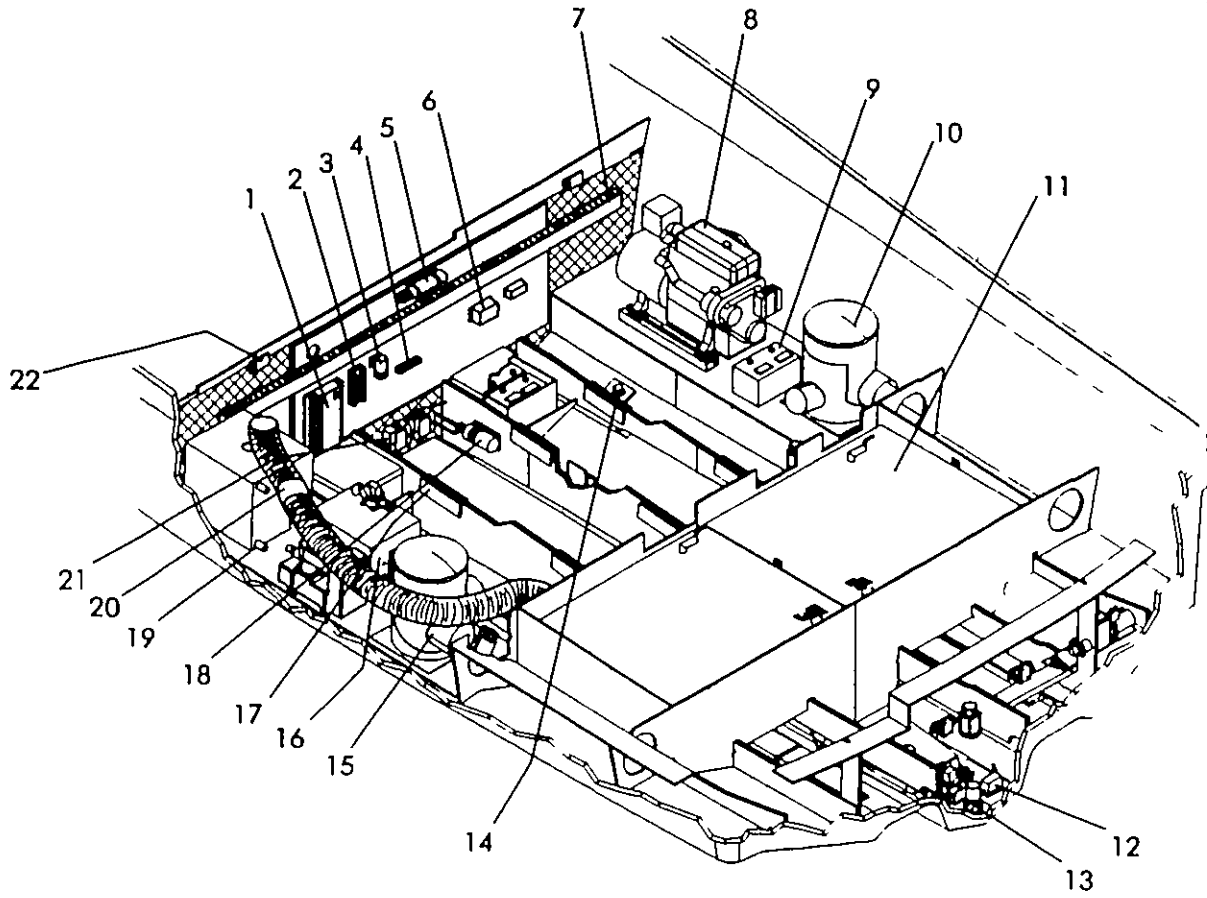

BILGE

370 EC

1997