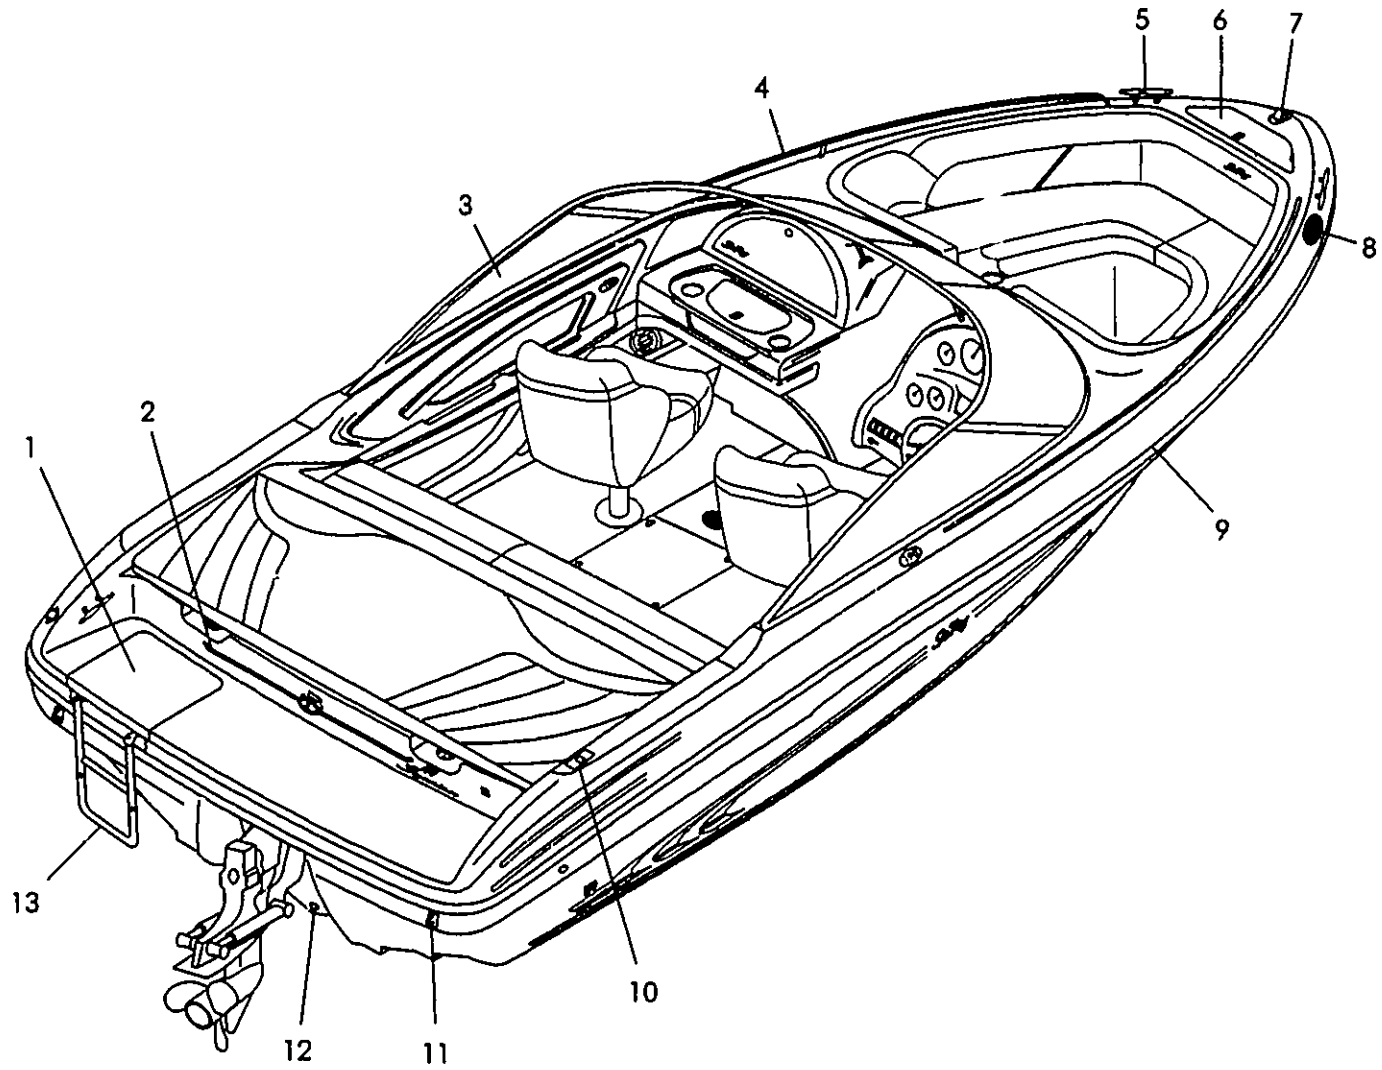

190 BOW RIDER 1997

TABLE OF CONTENTS

PAGE	STANDARD
1	EXTERIOR
2	EXTERIOR GRAPHICS (NON TWO TONE)
3	EXTERIOR GRAPHICS (TWO TONE)
4	COCKPIT
5	BILGE
6	STEERING
7	ELECTRICAL
8	FUEL
9	CANVAS CONV TOP
10	CANVAS BIM TOP
11	STANDARD COCKPIT SEATING W/ TWO BKT SEATS
12	OPTIONAL COCKPIT SEATING W/TWO B/B SEATS
13	OPTIONAL COCKPIT SEATING W/STBD B/B / PORT BKT SEATS
14	FABRIC/VINYL/CARPET/GEL COAT OPTIONS
15	2 BACK /BACK SEATS /MOTOR BOX /JUMP SEATS 4 3LX (190 PHP) ALPHA I STEPN DRIVE 5 7L ALPHA I (210 PHP) STERN DRIVE 5 7L EFI ALPHA I (220 PHP) STERN DRIVE BATTERY ON/OFF SWITCH BIMINI TOP W/ BOOT CANVAS PACKAGE C E OPTION GROUP (EUROPEAN DEALERS ONLY) C E FIRE SYSTEM EUROPEAN DEALERS ONLY COCKPIT COVER COCKPIT COVER W/TONNEAU COMPASS DEPTH FINDER LOWRANCE 3500 FEET DIGITAL DEPTH FINDER LOWRANCE 3500 METERS DIGITAL EUROPEAN HOMOLOGATION #1
16	EURO HOMOLOGATION #2 (GENERAL) FINISHED FIBERGLASS FLOOR GALVANIZED TRAILER HALON SYSTEM OWNER ORIENTATION VIDEO PAL FORMAT REMOTE OIL FILTER—1 (V 6) REMOTE OIL FILTER 1 (V 8 W/ ALPHA) SINGLE CD PLAYER WITHSPEAKERS SNAP IN CARPET LINER STBD BUCKET/PORT B/B W/MOTOR BOX TILT STEERING WHEEL TONNEAU COVER ONLY TRANSOM TRAILER TRIM SWITCH TWO TONE GELCOAT GRAPHICS WINDSHIELD WIPER (STARBOARD)

EXTERIOR

190BR

1997