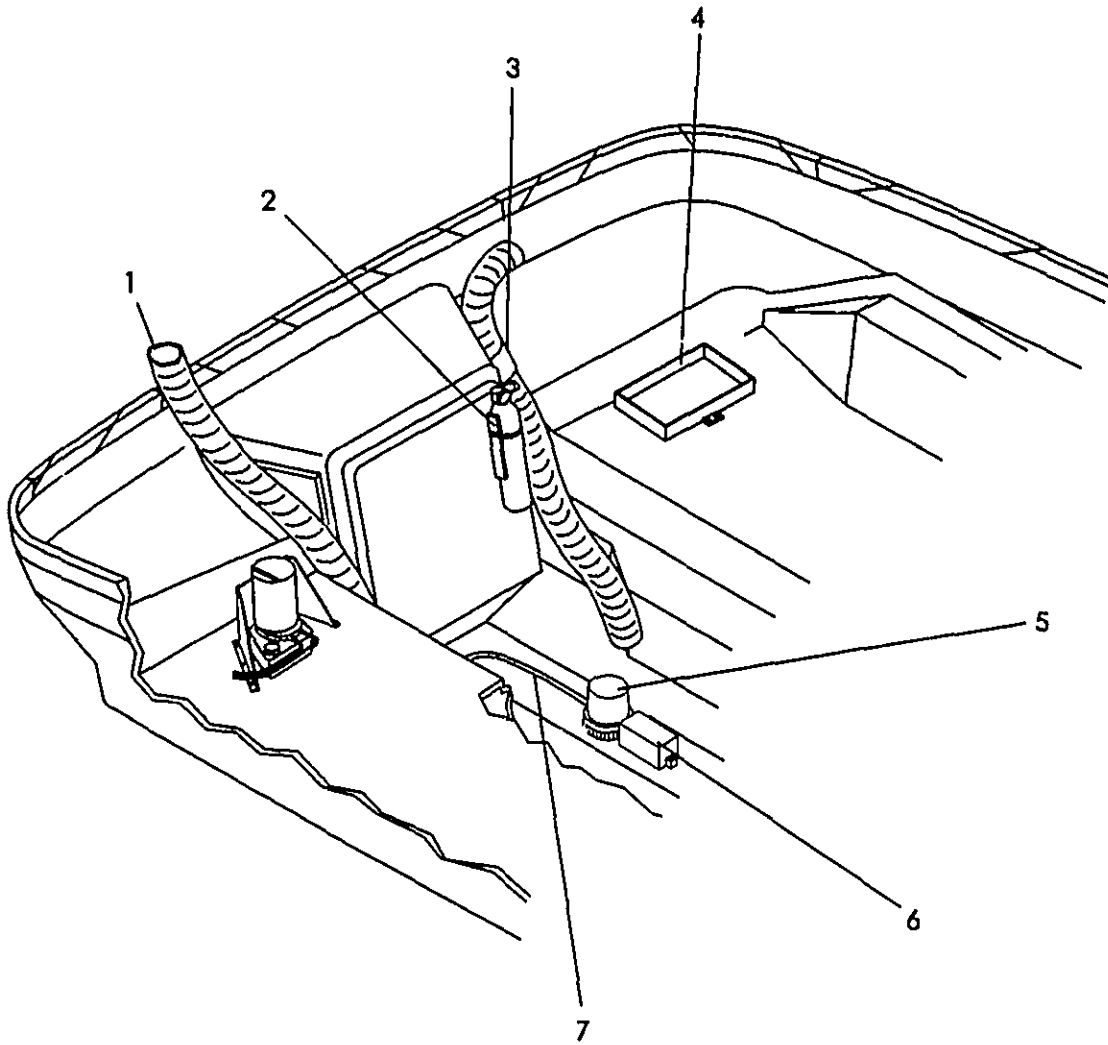

BILGE

190 BR

1997

BILGE

- 1 124016 HOSE VENT/BLOWER 4 EX HVY DTY
- 2 196345 HALON SYS AUTOMATIC75CF(1301 HALON)
- 3 783613 BLOWER BILGE 4 TURBO 4000 W/CONN
- 4 130419 HOLDER BATTERY GR 24 BLACK NYLON W/SS
- 130849 BOOT BATTERY CABLE RED
- 130856 BOOT BATTERY CABLE BLK
- 867655 CABLE BATT KIT 190/210BR/CB 97 STD
- 5 804773 PUMP BILGE 900 12VDC W/CONN
- 6 815431 SWITCH FLOAT SUREBAIL W/CONN
- 7 123901 HOSE CORR BILGE 1 1/8 BLK
- 256685 CLAMP HOSE #163/4 1 5 SS 505
- 124578 THRU HULL PLAS 1 1/8 WHT
- 736652 THRU HULL PLAS 1 1/8 RED
- 889022 THRU HULL PLAS 1 1/8 BLUE 97
- 835702 THRU HULL PLAS 1 1/8 TEAL ESSENCE
- 124016 HOSE VENT/BLOWER 4 EX HVY DTY
- 124016 HOSE VENT/BLOWER 4 EX HVY DTY
- 124305 HOSE CONDUIT/SPLIT 1 BLK
- 130351 PIPE PVC SCH 20 BOE PIPE 3/4 X 20
- 872416 FOAM P/C 190BR/CB BKT CONV SET 97