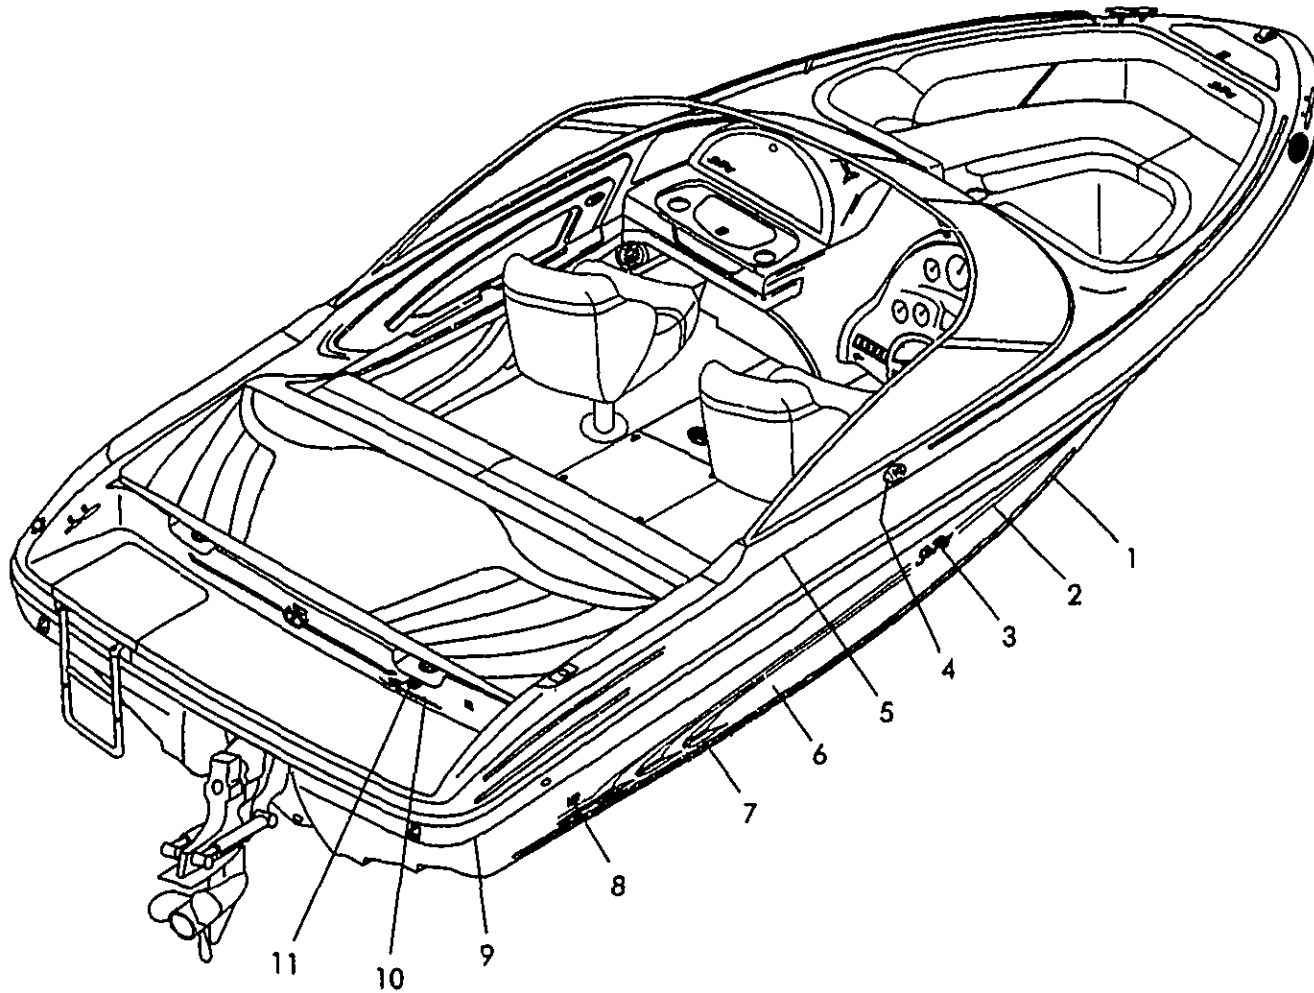

OPTIONAL EXTERIOR GRAPHICS

190BR

1997

EXTERIOR GRAPHICS (TWO TONE)

1	906065	TAPE M/S 2' W/1/4	VOID RUBYMET/LTCOPRMET	7	905828	TAPE HULL APPLIQ 2 CLR CPR/RUBYRED STBD REV1
	906073	TAPE M/S 2' W/1/4	VOID PASSPORT/LTCOPRMET		905844	TAPE HULL APPLIQ 2 CLR CPR/PASSPRT STBD REV1
	906081	TAPE M/S 2' W/1/4	VOID PATGRN/LTCOPRMET		905869	TAPE HULL APPLIQ 2 CLR CPR/PATGRN STBD REV1
2	906008	TAPE M/S 1.5' W/1/2	VOID LT COPR MET REV1		905794	TAPE HULL APPLIQ 2 CLR CPR/RUBYRED PORT REV1
3	211607	EMBLEM	SEA RAY SCRIPT CHROME 13		905836	TAPE HULL APPLIQ 2 CLR CPR/PASSPRT PORT REV1
4	596486	EMBLEM	OVAL 190 CHR		905851	TAPE HULL APPLIQ 2 CLR CPR/PATGRN PORT REV1
5	717322	TAPE M/S 1/2' W/1/8	VOID RUBY METALLIC CPM	8	875450	TAPE MODEL DESG 190 PROFILE WHITE
	875237	TAPE M/S 1/2' W/1/8	VOID PASSPORT BLUE CPM	9	727503	TAPE SOLID 1/4 RUBY MET CPM
	834796	TAPE M/S 1/2' W/1/8	VOID PATINA GRN CPM		875401	TAPE SOLID 1/4 PASSPORT BLUE CPM
6	693291	GEL COAT	WHITE ARCTIC FAST CURE		825653	TAPE SOLID 1/4 PATINA GREEN
	716001	GEL COAT	RUBY RED (ARMORCOTE)	10	835231	TAPE SCRIPT SIGNATURE LT COPR MET
	889873	GEL COAT	PASSPORT BLUE (ARMORCOTE)	11	833277	TAPE MODEL DESG 190 TRANSOM RUBY METALLIC
	830893	GEL COAT	TEAL ESSENCE ARMORCOTE		875872	TAPE MODEL DESG 190 TRANSOM PASSPORT BLUE
					833293	TAPE MODEL DESG 190 TRANSOM PATINA GREEN