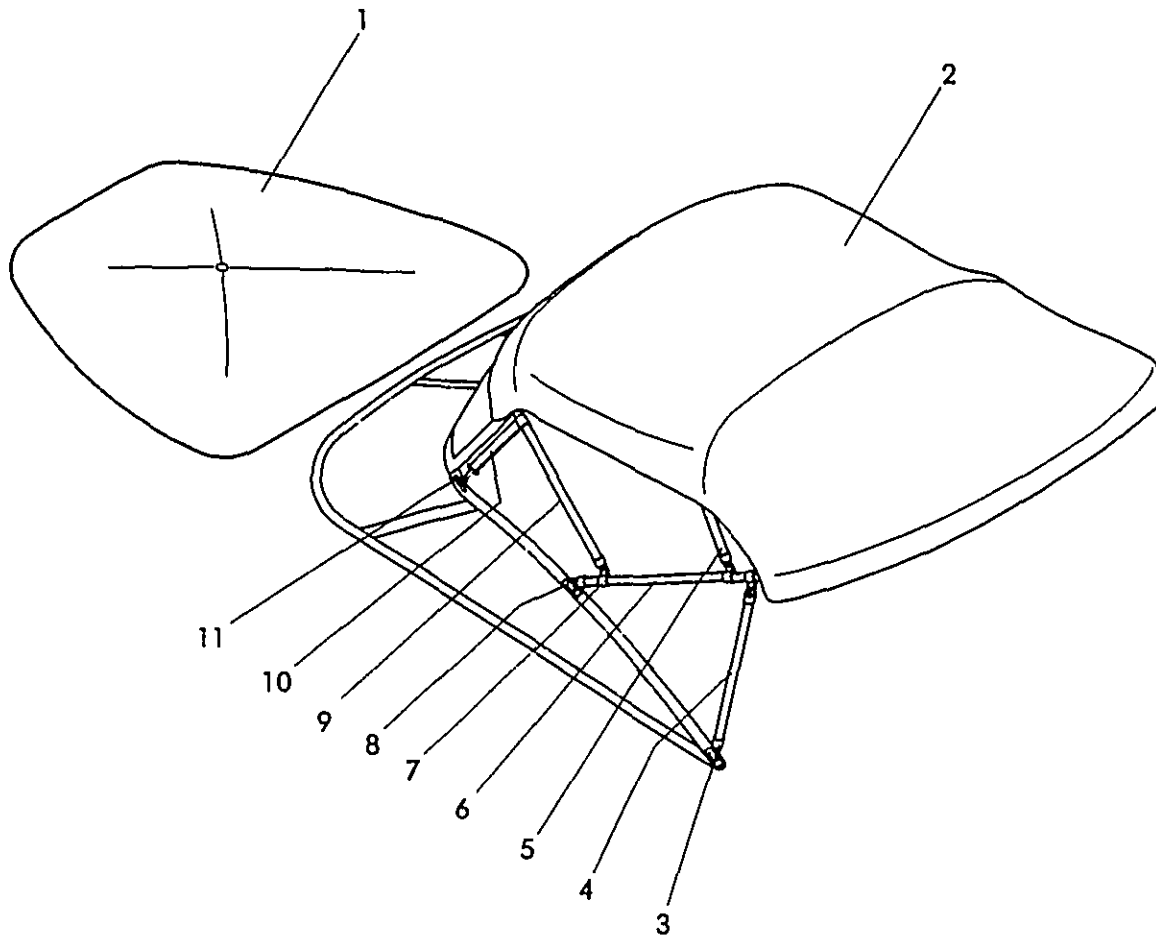

CANVAS

Sea Ray

190 BR

1997

CANVAS B'M TOP

- 1 877845 CANVAS 190BR 97 TONNEAU CVR LINEN
- 877860 CANVAS 190BR 97 TONNEAU CVR BLUE
- 877852 CANVAS 190BR 97 TONNEAU CVR RED
- 877878 CANVAS 190BR 97 TONNEAU CVR GRN
- 2 938134 CANVAS 190/210/230-97 BIM TOP FIXED LINEN
- 919076 CANVAS 190/210/230 97 BIM TOP FIXED RED
- 919068 CANVAS 190/210/230 97 BIM TOP FIXED BLUE
- 919084 CANVAS 190/210/230 97 BIM TOP FIXED GRN
- 950873 CANVAS 190/210/230 97 BIM TOP FAB LINEN
- 950881 CANVAS 190/210/230 97 BIM TOP FAB RED
- 950907 CANVAS 190/210/230 97 BIM TOP FAB BLUE
- 950899 CANVAS 190/210/230 97 BIM TOP FAB GRN
- 950915 CANVAS 190/210/230 97 BIM TOP BOWS W/HDWR
- 919092 CANVAS 190/210/230-97 BIM TOP BOOT BLUE
- 919118 CANVAS 190/210/230-97 BIM TOP BOOT GRN
- 938142 CANVAS 190/210/230 97 BIM TOP BOOT LINEN
- 919100 CANVAS 190/210/230 97 BIM TOP BOOT RED
- 3 595488 CAP INSIDE EYE END 7/8 GREY NYLON
- 4 950972 CANVAS 190/210/230 97 BIM TOP REAR STANCH
- 5 950923 CANVAS 190/210/230 97 BIM TOP MAIN BOW ONLY

- 6 950949 CANVAS 190/210/230 97 BIM TOP BOW3 N/HDWR
- 7 595462 SLIDE JAW SLIDE NYLON 7/8 GREY (CONV TOP)
- 8 174953 HINGE DECK HINGE CONCAVE 1 SS(CONV TOP)
- 9 950931 CANVAS 190/210/230 97 BIM TOP BOW2 N/HDWR
- 10 950964 CANVAS 190/210/230 97 BIM TOP FWD STRAP BLK
- 11 148031 EYE STRAP EYE TIE DOWN

NOT SHOWN

- 938167 CANVAS 190BR 97 BIM CPC BLUE
- 938175 CANVAS 190BR 97 BIM CPC GRN
- 938183 CANVAS 190BR 97 BIM CPC LINEN
- 938159 CANVAS 190BR 97 BIM CPC RED
- 950980 CANVAS 190/210/230 97 BIM TOP TOP STRAP BLK
- 788554 CANVAS SPBOAT STRG BAG 7X50 SML GREY 95
- 940015 SNAP BUTTON SNAP FRONT BLK
- 940023 SNAP SOCKET NO 9521
- 314112 SUPPORT ADJUSTABLE POLE CANVAS