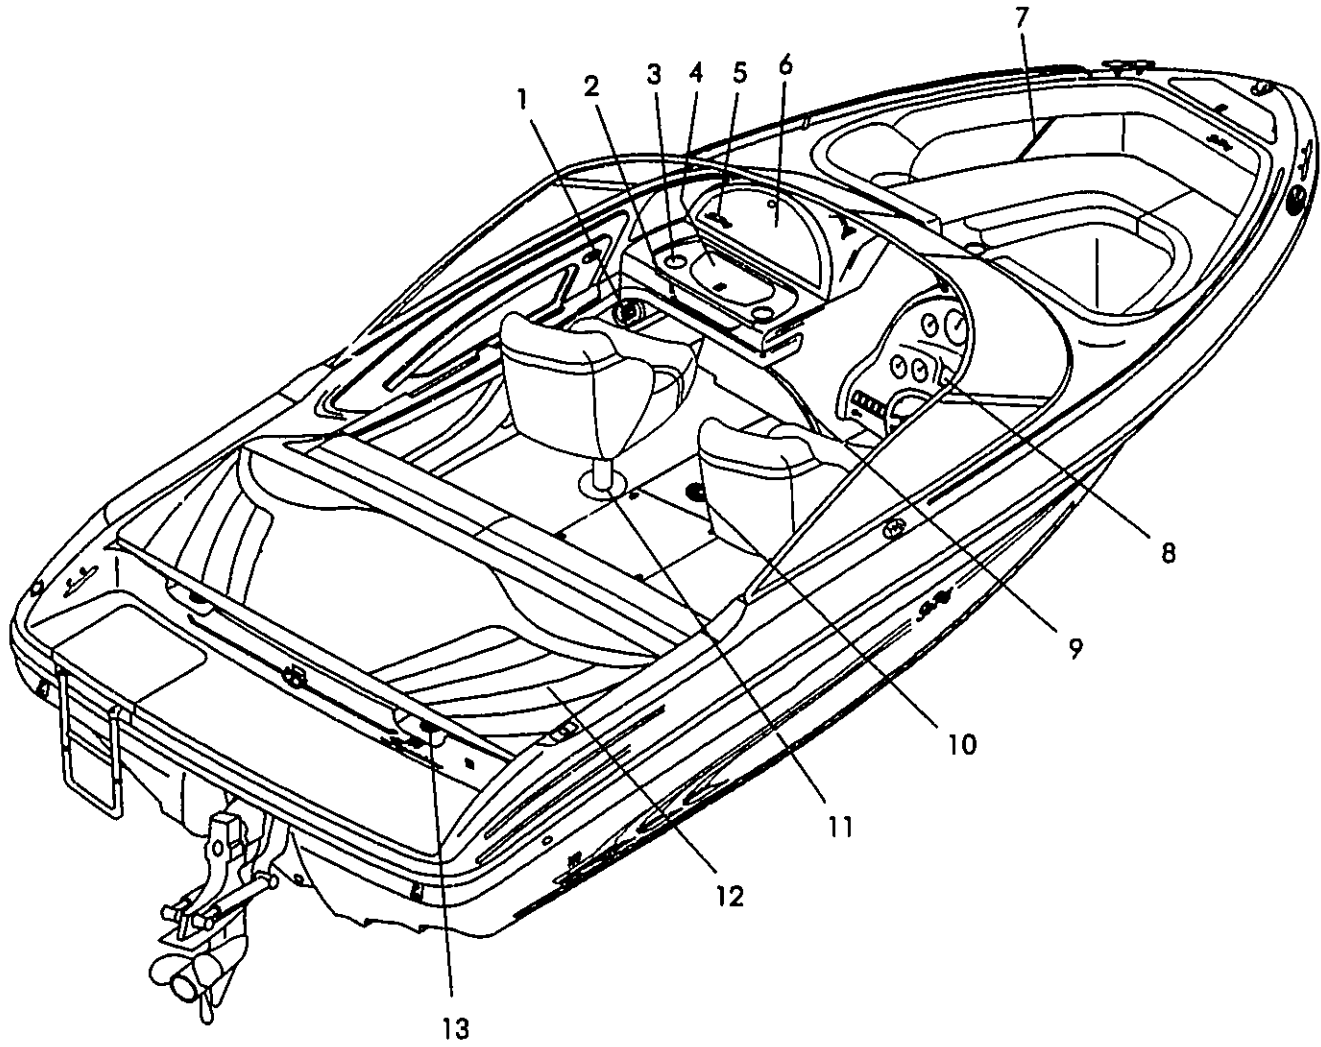

COCKPIT

190BR

1997