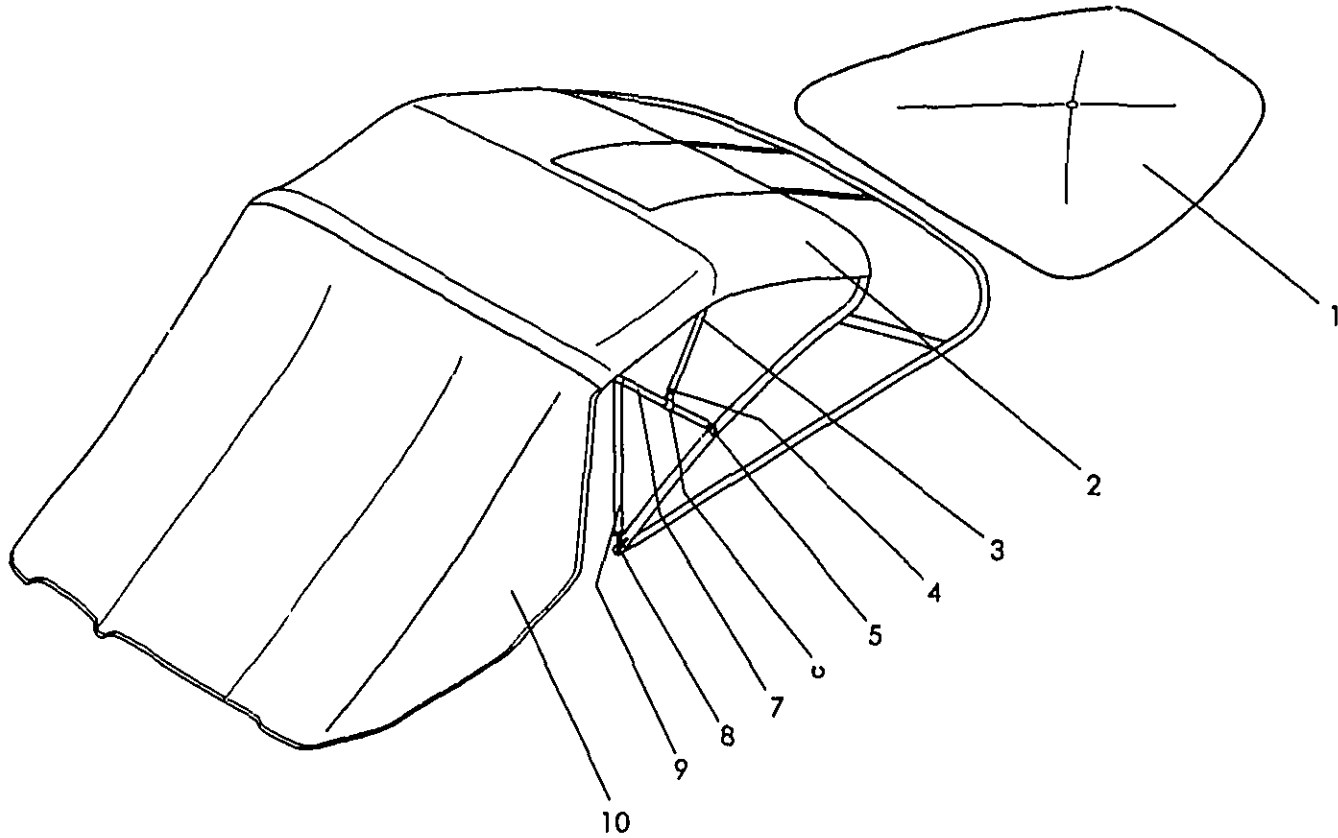

**CANVAS
CONVERTIBLE TOP
STANDARD**

190 BR
1997

CANVAS CONV TOP

- 1 877845 CANVAS 190BR 97 TONNEAU CVR LINEN
- 877860 CANVAS 190BR 97 TONNEAU CVR BLUE
- 877852 CANVAS 190BR 97 TONNEAU CVR RED
- 877878 CANVAS 190BR 97 TONNEAU CVR GRN
- 2 871566 CANVAS 190BR 97 CONV TOP LINEN
- 877886 CANVAS 190BR 97 CONV TOP BLUE
- 877894 CANVAS 190BR 97 CONV TOP GPN
- 868323 CANVAS 190BR 97 CONV TOP RED
- 877944 CANVAS 190BR 97 CONV TOP BOOT BLUE
- 877951 CANVAS 190BR 97 CONV TOP BOOT GRN
- 871574 CANVAS 190BR 97 CONV TOP BOOT LINEN
- 871491 CANVAS 190BR 97 CONV TOP BOOT RED
- 878181 CANVAS 190BR 97 CONV TOP FAB LINEN
- 878173 CANVAS 190BR 97 CONV TOP FAB BLUE
- 878215 CANVAS 190BR 97 CONV TOP FAB GRN
- 878165 CANVAS 190BR 97 CONV TOP FAB RED
- 3 878397 CANVAS 190BR 97 CCONV TOP BOW2 N/HDWR
- 4 595488 CAP INSIDE EYE END 7/8 GREY NYLON
- 5 679787 HINGE NYLON SADDLE MOUNT WINDSHIELD
- 6 595462 SLIDE JAW SLIDE NYLON 7/8 GREY (CONV TOP)
- 7 878363 CANVAS 190BR 97 CONV TOP MAIN BOW N/HDWR
- 878371 CANVAS 190BR 97 CONV TOP BOWS W/HDWR
- 8 148031 EYE STRAP EYE TIE DOWN
- 9 878389 CANVAS 190BR 97 CONV TOP REAR STRAP BLK
- 10 877928 CANVAS 190BR 97 AFT CURT BKT BLUE
- 877936 CANVAS 190BR 97 AFT CURT BKT GRN
- 877910 CANVAS 190BR 97 AFT CURT BKT RED
- 877902 CANVAS 190BR 97 AFT CURT BKT LINEN

NOT SHOWN

- 878355 CANVAS 190BR 97 CONV TOP HDWR MNT PKG
- 720193 LANYARD 2 7/8 COATED(ALL GREATLAKES T/BOWS)
- 314112 SUPPORT ADJUSTABLE POLE CANVAS
- 154369 SNAP STUD W/#8 X 3/8 PH SS
- 940023 SNAP SOCKET NO 9521
- 940015 SNAP BUTTON SNAP FRONT BLK
- 877977 CANVAS 190BR 97 SIDE CURT SET BLUE
- 877993 CANVAS 190BR 97 SIDE CURT SET GRN
- 877969 CANVAS 190BR 97 SIDE CURT SET LINEN
- 877985 CANVAS 190BR 97 SIDE CURT SET RED
- 878231 CANVAS 190BR 97 SIDE CURT PORT BLUE
- 878256 CANVAS 190BR 97 SIDE CURT PORT GRN
- 878249 CANVAS 190BR 97 SIDE CURT PORT LINEN
- 878223 CANVAS 190BR 97 SIDE CURT PORT RED
- 878272 CANVAS 190BR 97 SIDE CURT STBD BLUE
- 878298 CANVAS 190BR 97 SIDE CURT STBD GRN
- 878280 CANVAS 190BR 97 SIDE CURT STBD LINEN
- 878264 CANVAS 190BR 97 SIDE CURT STBD RED