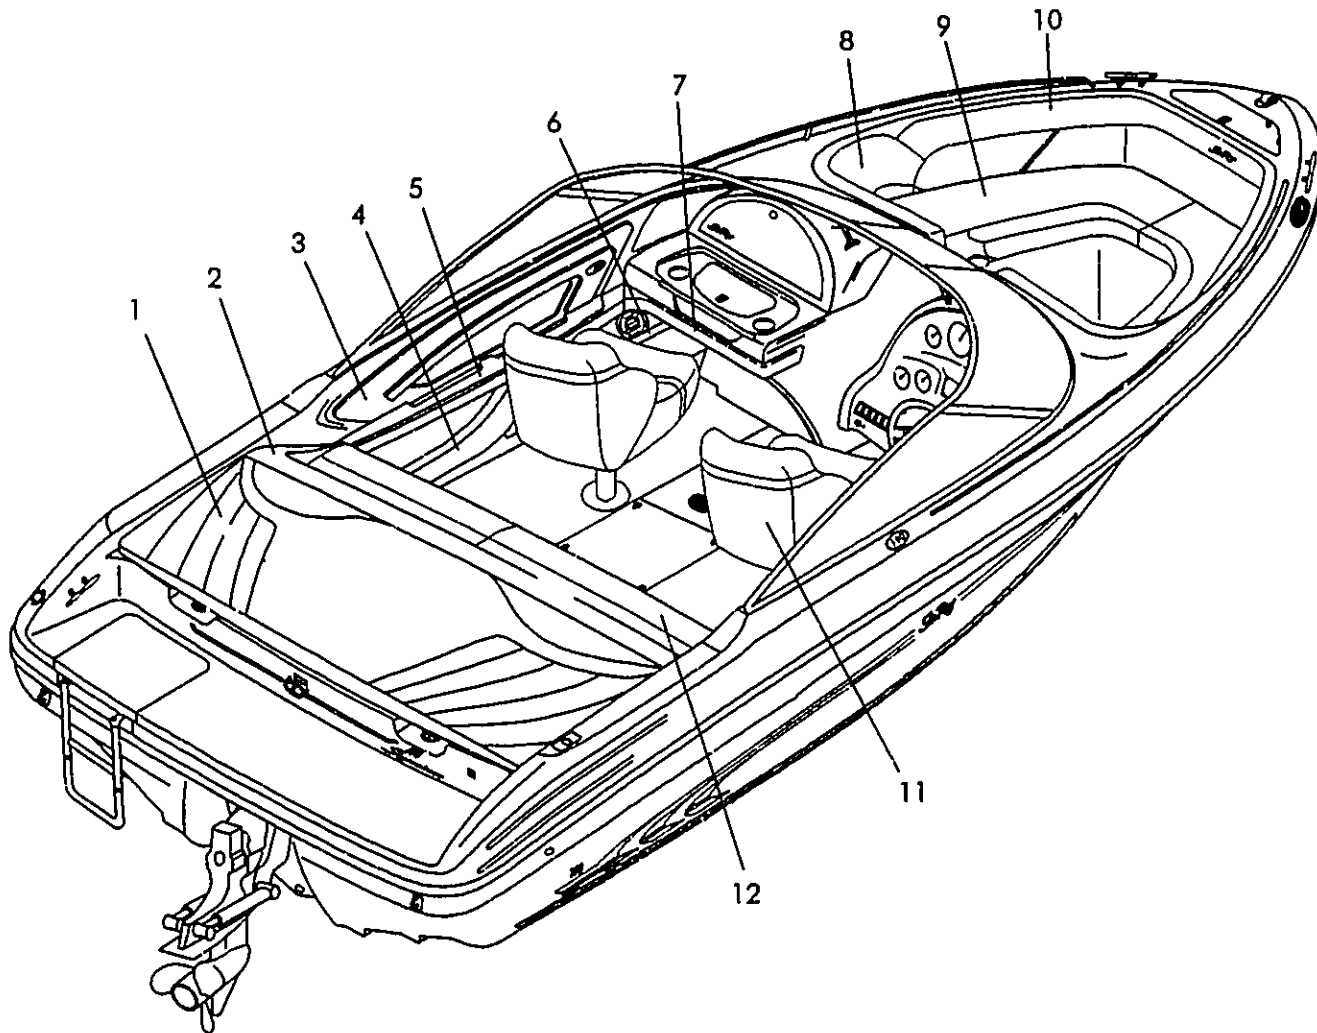

STANDARD COCKPIT UPHOLSTERY

190BR

1997