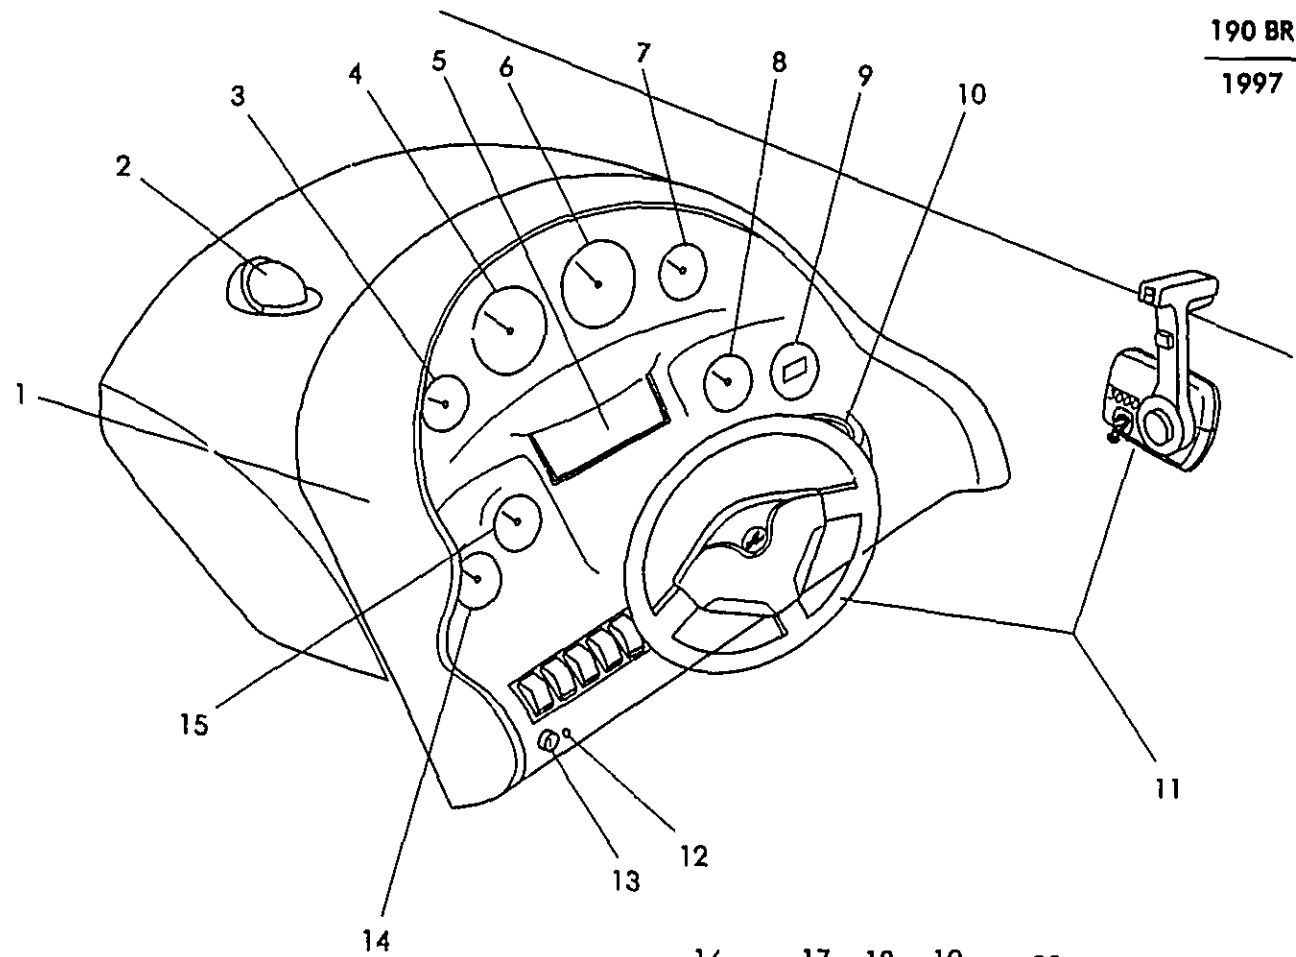

ELECTRICAL

190 BR
1997