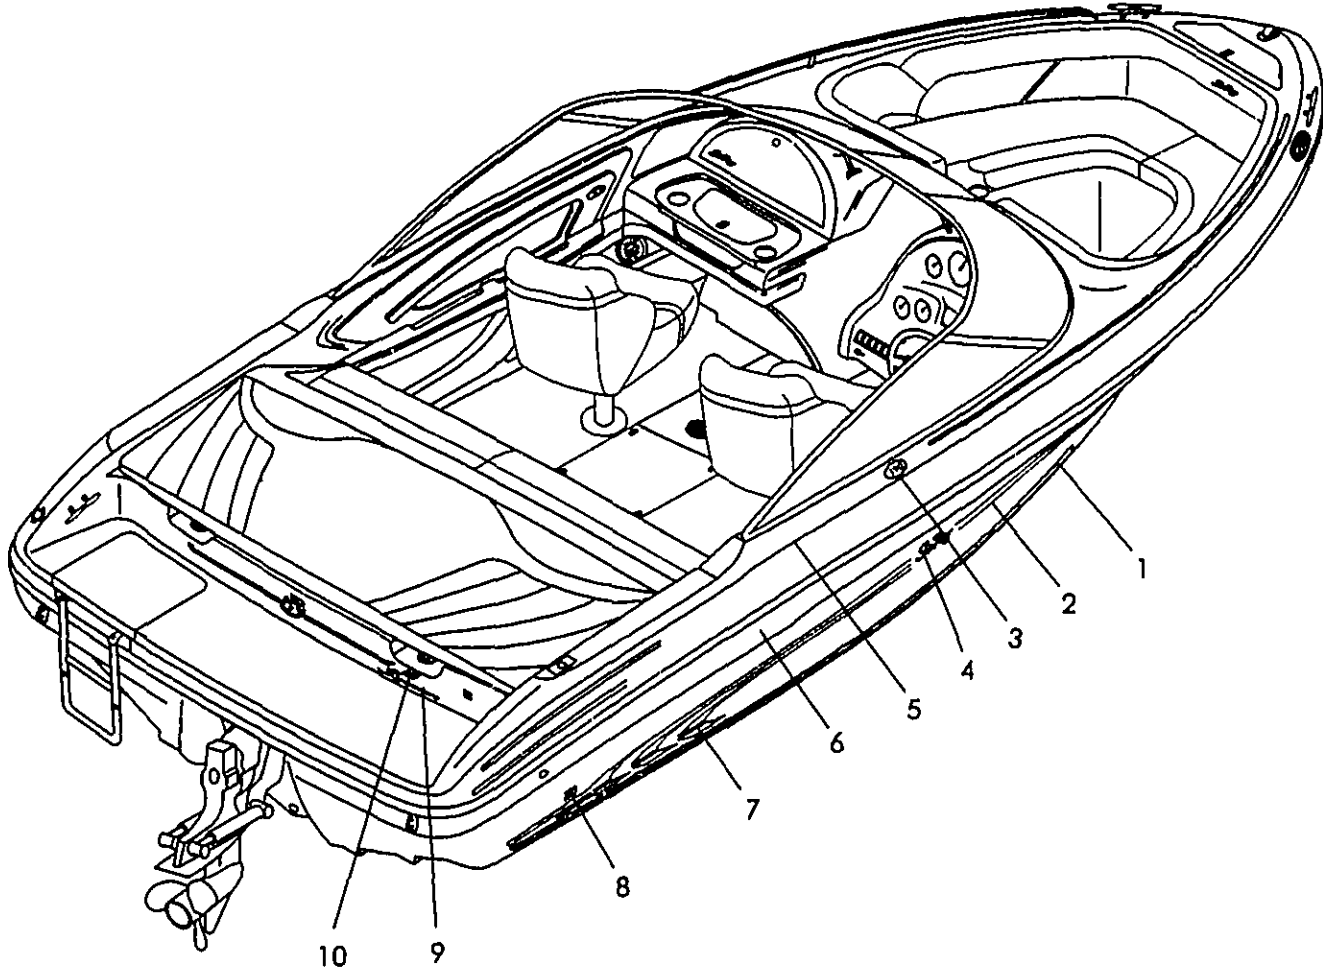

STANDARD EXTERIOR GRAPHICS

190BR

1997

EXTERIOR GRAPHICS (NON TWO TONE)

1	906107	TAPE M/S 2 W/1/4 VOID BLK/GOLD MET	7	905885	TAPE HULL APP 190BR/CB GLDMET/BLK STBD REV1
	906065	TAPE M/S 2 W/1/4 VOID RUBYMET/LTCOPRMET		905901	TAPE HULL APPLIQ 2 CLR RUBYRED/CPR STBD RFLV1
	906073	TAPE M/S 2 W/1/4 VOID PASSPORT/LTCOPRMET		905927	TAPE HULL APPLIQ 2 CLR PASSPRT/CPR STBD REV1
	906081	TAPE M/S 2 W/1/4 VOID PATGRN/LTCOPRMET		905943	TAPE HULL APPLIQ 2 CLR PATGRN/CPR STBD REV1
2	906016	TAPE M/S 1 5 W/1/2 VOID GOLD MET REV1		905877	TAPE HULL APP 190BR/CB GLDMET/BLK PORT REV1
	906024	TAPE M/S 1 5 W/1/2 VOID RUBY RED REV1		905893	TAPE HULL APPLIQ 2 CLR RUBYRED/CPR PORT REV1
	906032	TAPE M/S 1 5 W/1/2 VOID PASSPORT BLUE REV1		905919	TAPE HULL APPLIQ 2 CLR PASSPRT/CPR PORT REV1
	906040	TAPE M/S 1 5 W/1/2 VOID PATINA GRN REV1		905935	TAPE HULL APPLIQ 2 CLR PATGRN/CPR PORT REV1
3	866343	EMBLEM OVAL 190 GOLD	8	866335	TAPE MODEL DESG 190 PROFILE GOLD METALLIC
	596486	EMBLEM OVAL 190 CHR		834929	TAPE MODEL DESG 190 PROFILE RUBY METALLIC
4	735597	EMBLEM SEA RAY SCRIPT GOLD 13		875583	TAPE MODEL DESG 190 PROFILE PASSPORT BLUE
	211607	EMBLEM SEA RAY SCRIPT CHROME 13		834945	TAPE MODEL DESG 190 PROFILE PATINA GREEN
5	743328	TAPE M/S 1/2 W/1/8 VOID GOLD MET CPM	9	733527	TAPE SCRIPT SIGNATURE 1 7/8 X 13 75 GLDMET
	717322	TAPE M/S 1/2 W/1/8 VOID RUBY METALLIC CPM		835231	TAPE SCRIPT SIGNATURE LT COPR MET
	875237	TAPE M/S 1/2 W/1/8 VOID PASSPORT BLUE CPM	10	866327	TAPE MODEL DESG 190 TRANSOM GOLD METALLIC
	834796	TAPE M/S 1/2 W/1/8 VOID PATINA GRN CPM		833277	TAPE MODEL DESG 190 TRANSOM RUBY METALLIC
6	693291	GEL COAT WHITE ARCTIC FAST CURE		875872	TAPE MODEL DESG 190 TRANSOM PASSPORT BLUE
				833293	TAPE MODEL DESG 190 TRANSOM PATINA GREEN