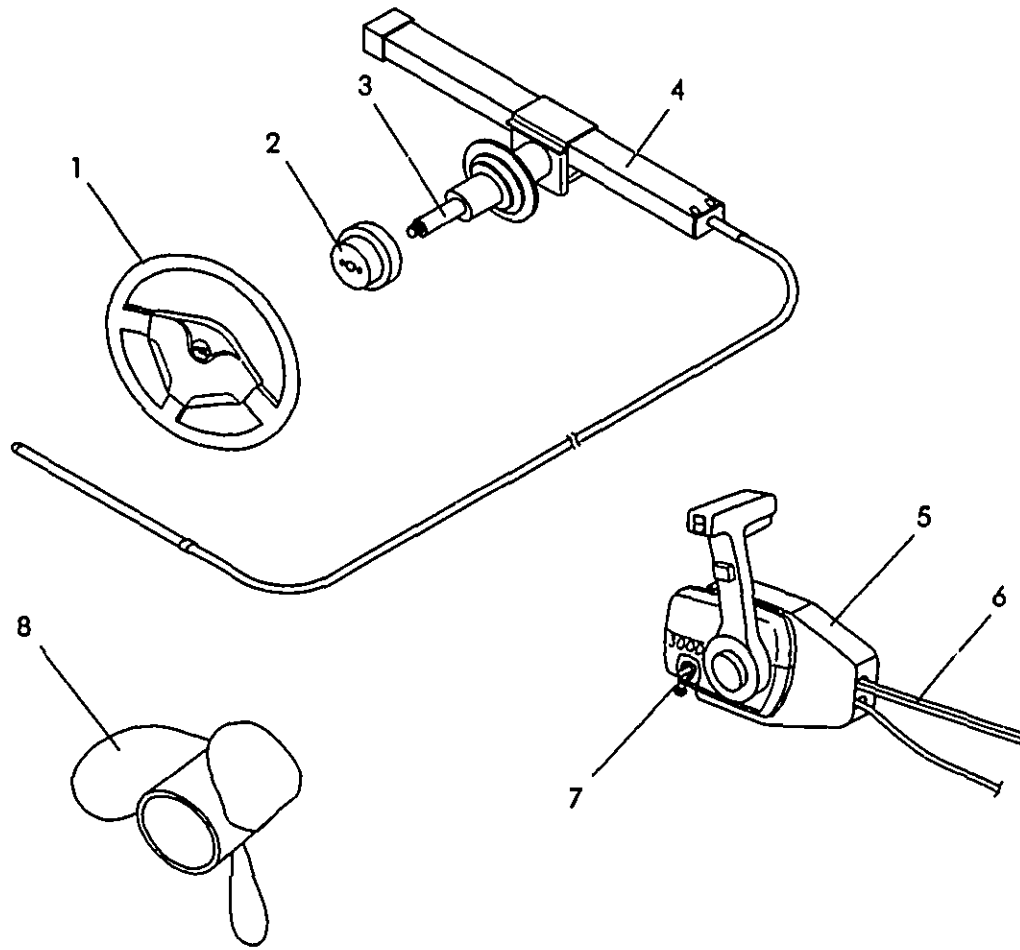

STEERING

190 BR
1997

STEERING

- 1 976043 STEERING WHEEL SPBOAT HI POLISH W/BEIGE POLY
- 917013 EMBLEM S/R EMBOSSED SCRIPT/WAVE WHEEL BUTTON
- 2 126987 STEERING MOUNT 90 DEG BEZEL ONLY
- 3 126961 STEERING HELM MECHANICAL ASSY
- 4 256560 STEERING RACK/CABLE ASSY15 0
- 5 819920 CONTROL REMOTE TH/SHIFT CLASSIC 3000 W/CONN
- 6 125104 CABLE CONTROL MORSE KM/12
- 125112 CABLE CONTROL MORSE KM/13
- 7 778928 LANYARD COILED STOP SWITCH
- 8 127316 PROP 13 5 X 23 ALUM BLACK MAX