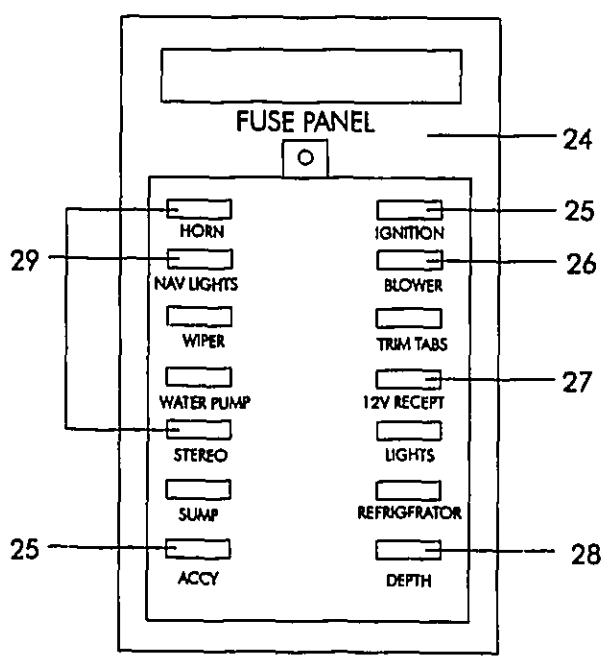

ELECTRICAL

190 BR
1997