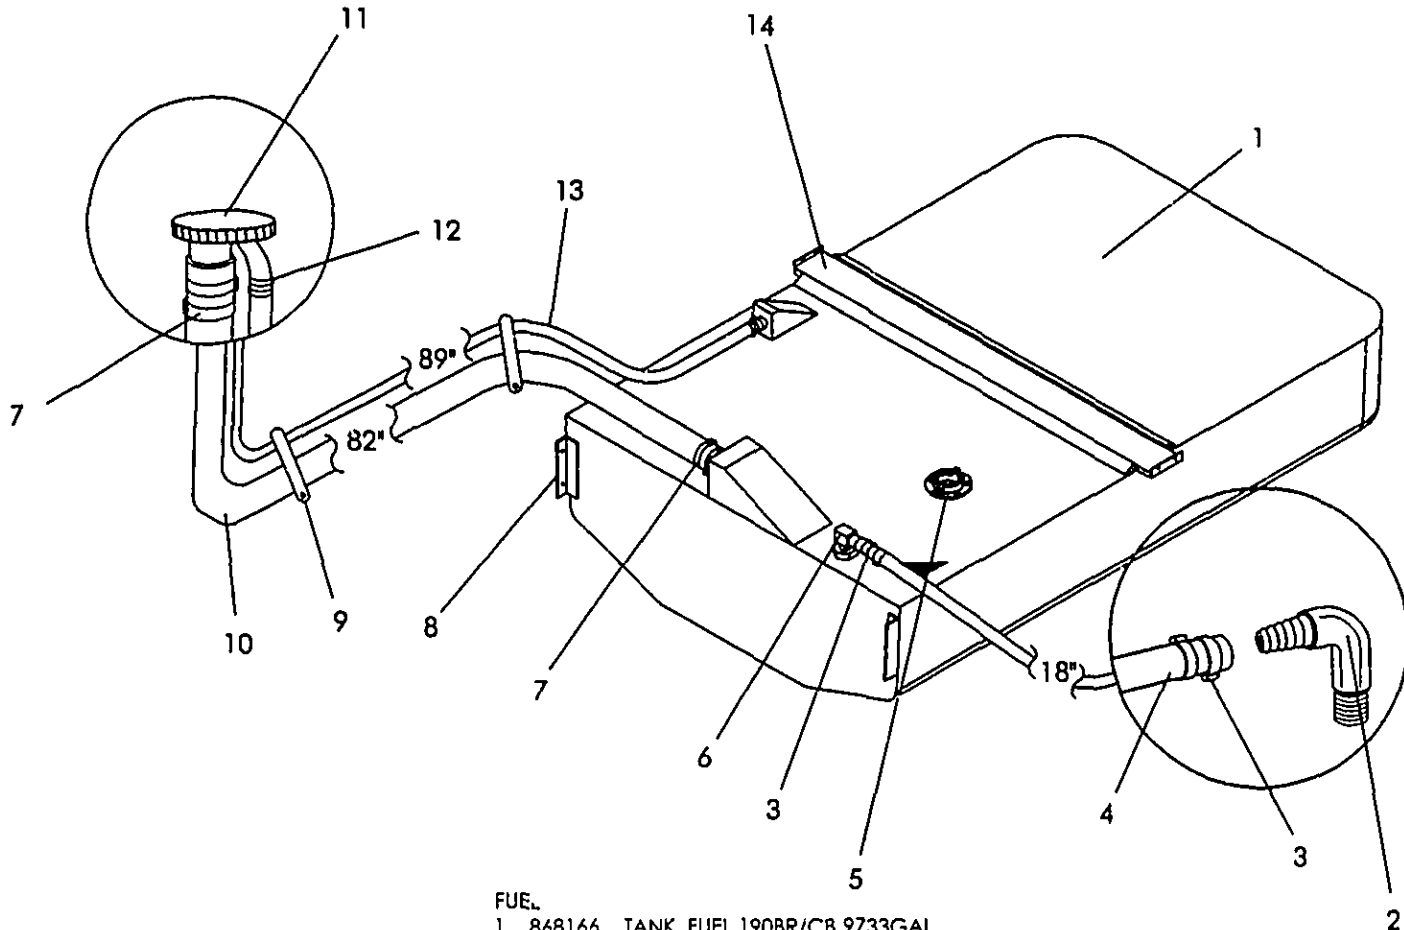

FUEL

190 BR

1997

FUEL

- 1 868166 TANK FUEL 190BR/CB 9733GAL
- 2 147611 ADAPTER BRASS 1/4 MPT X 3/8 BARB
- 3 123398 CLAMP HOSE #06M5/16 7/8 SS MINI
- 4 684738 HOSE FUEL 3/8 TYPE A CLASS 1
- 5 821884 SENDING UNIT FUEL UNIVERSAL
  942615 SENDER KIT HDWR FOR MRP #821884
- 6 782672 TUBE PICK UP FUEL W/ANTI SIPHON UNIVERSAL
  258285 ELBOW BRASS 90DEG 1/4 MPT X 3/8 BARB
- 7 256693 CLAMP HOSE #241 2 SS 505
- 8 141747 ANGLE PVC 2 X 2 X 1/4 X 10 GREY
- 9 123604 CLAMP LOOM VINYL DIP 2 5
- 10 123745 HOSE FUEL 1 5 TYPE A CLASS 2
- 11 868489 DECK PLATE CHROME W/VENT (PERKO)
  884791 DECK PLATE CHROME W/VENT (CAP ONLY)
- 12 256677 CLAMP HOSE #121/2 1 25 SS 505
- 13 123778 HOSE FUEL 5/8 TYPE A CLASS 2
- 14 965731 STRAP FUEL TANK 26 5/8 REV 1
  485318 TAPE FOAM CLSD CELL NEOPRENE 3/8 TH X 2 W

NOT SHOWN

- 983692 ACCESS PLATE POLYPROP W/O RING 4 WHT
- 123661 CLAMP LOOM VINYL DIP 1
- 852624 LABEL STAY CLEAR OF MOVING PARTS
- 852533 LABEL FUEL RECOMMENDATION
- 125088 LABEL FUEL WAPNING NMMA (GAS)