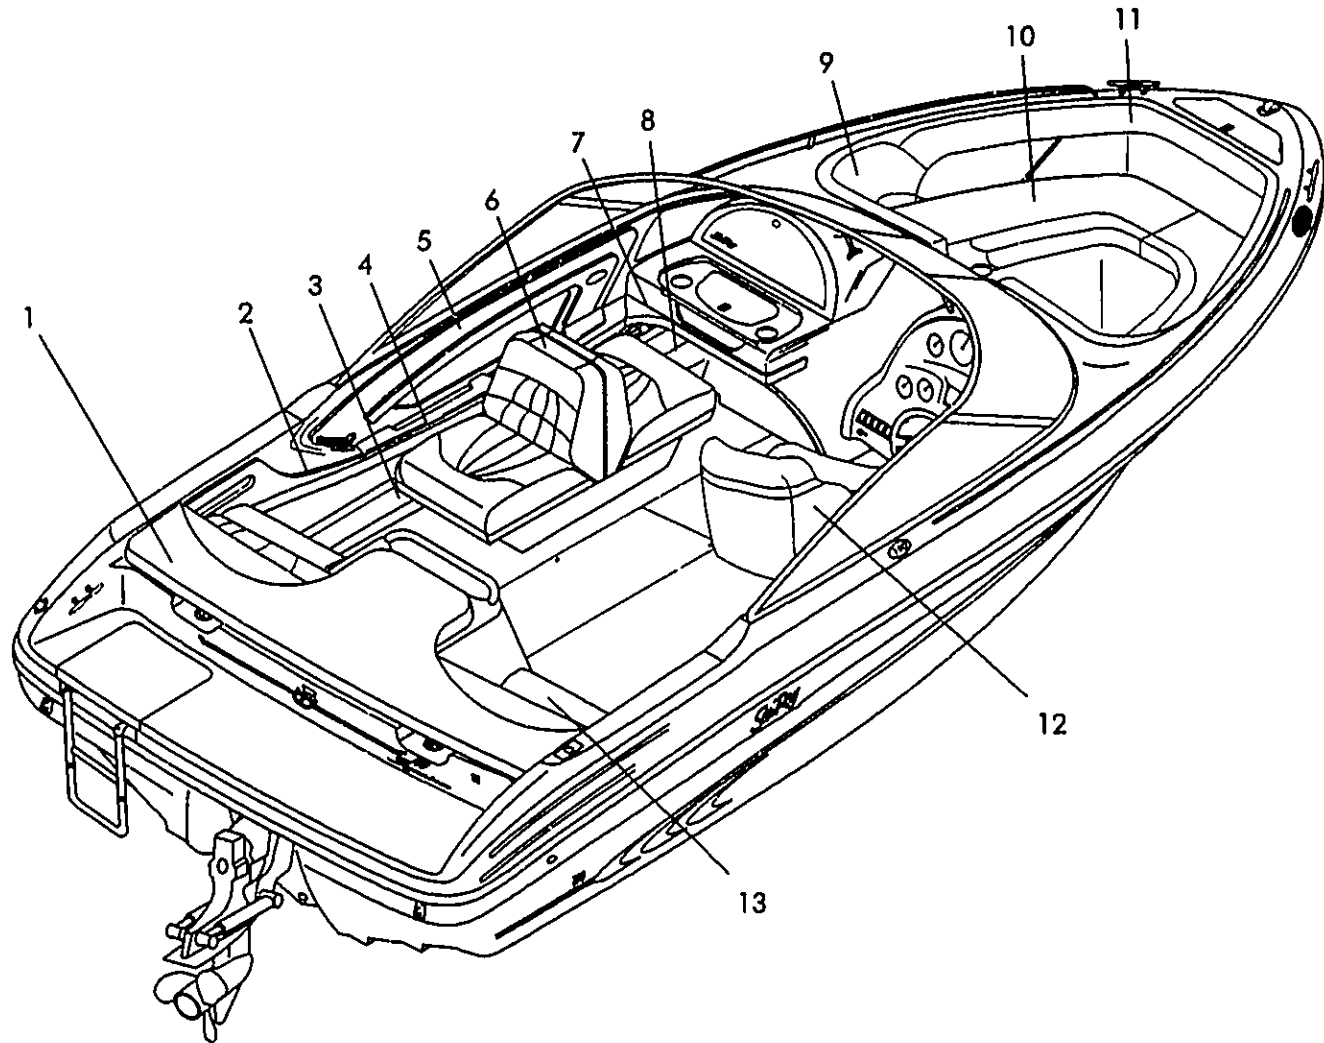

**OPTIONAL COCKPIT SEATING
W/STBD BACK TO BACK SEAT/PT BUCKET SEAT/MOTOR BOX/JUMPSEATS**

190BR
1997