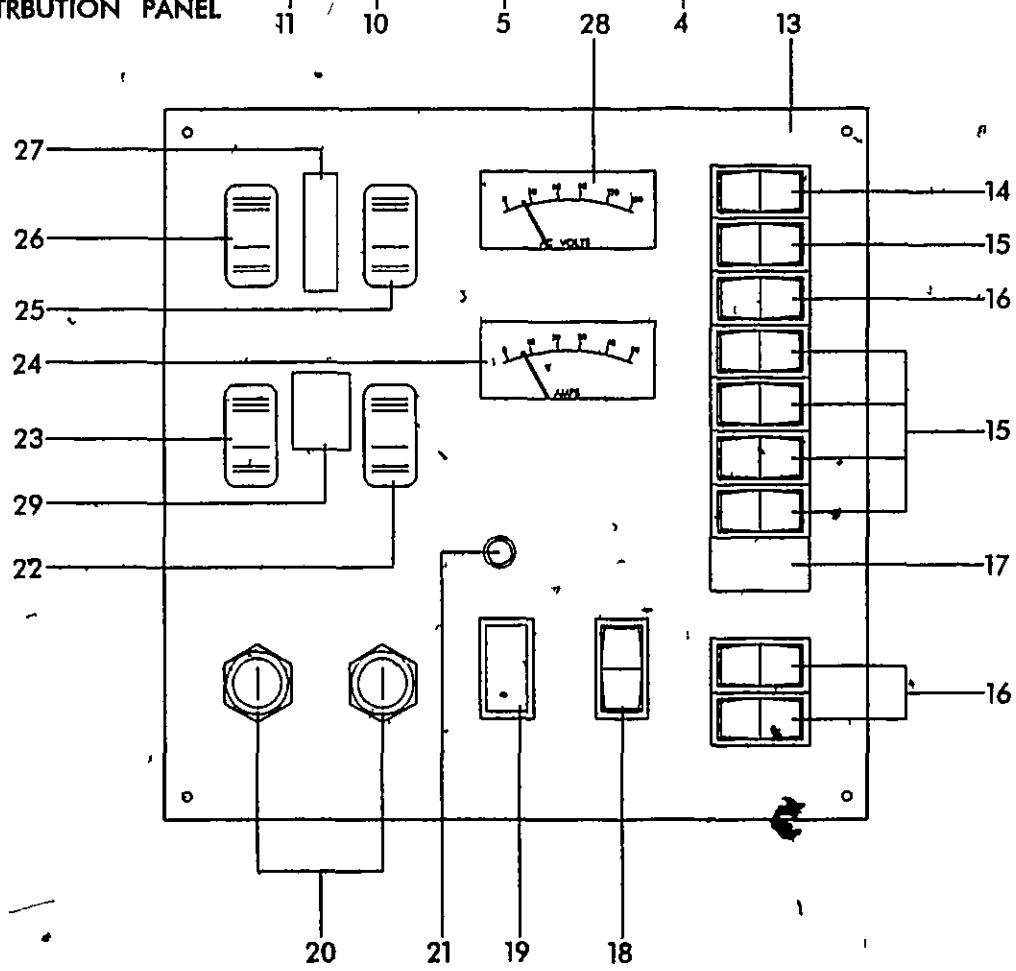

DC MAIN DISTRIBUTION PANEL