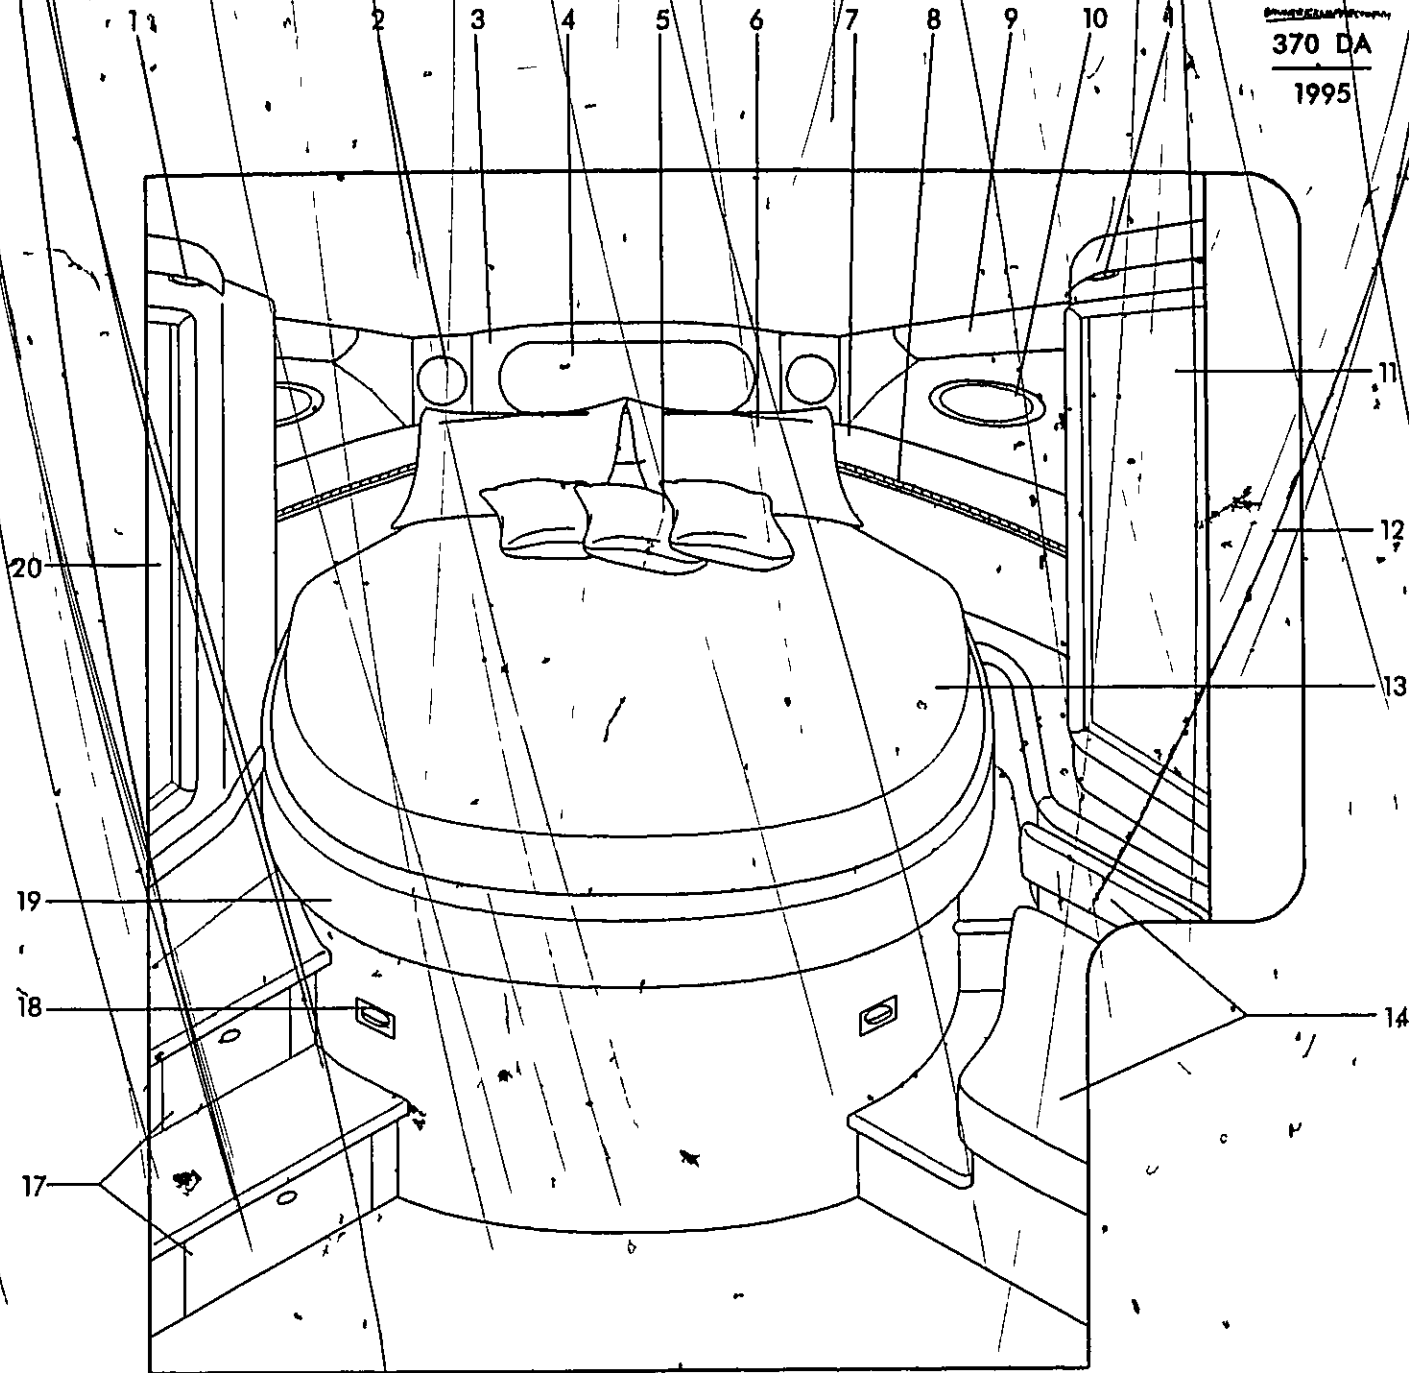

FORWARD STATEROOM

Sea Ray
370 DA
1995