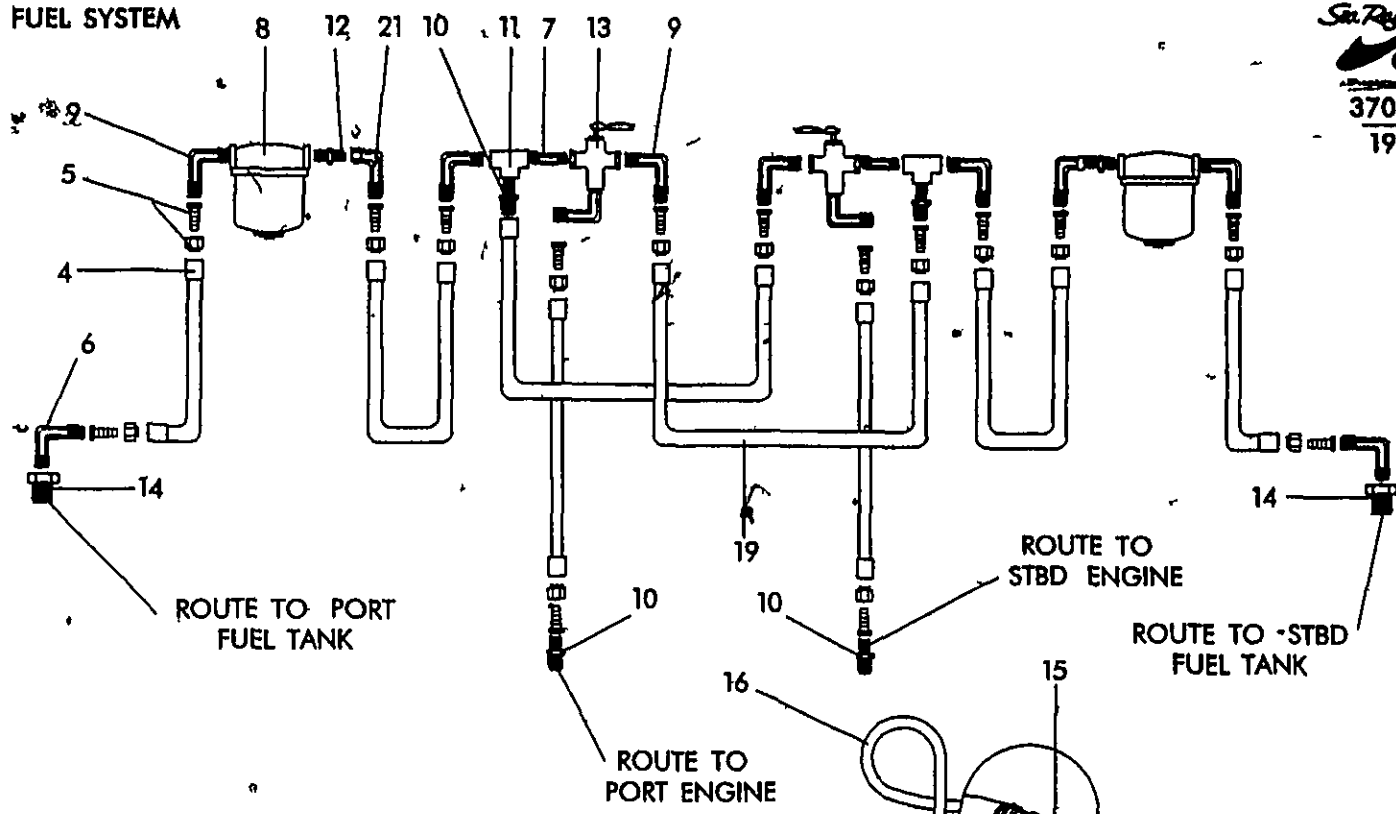

FUEL SYSTEM

Sea Ray
370 DA
1995

- 7 168849 NIPPLE BRASS 1/4" PT X 1.5 HEX
- 8 140343 FILTER REMOTE FUEL FILTER GAS
- 9 140467 ELBOW BRASS 90DEG 3/8 SAE X 1/4 MPT
- 10 140483 ADAPTER BRASS 1/4 MPT X 3/8 SAE
- 11 171413 TEE BRASS 1/4 FPT
- 12 171744 VALVE BRASS ANTI-SIPHON 1/4 MPT X 1/4 MPT
- 13 140004 VALVE 3-WAY FUEL 1/4
- 14 184077 BUSHING SS THD 3/8" FPT X 1/2" MPT
- 15 123414 CLAMP HOSE #12M 5/8" 1 25 SS MINI
- 123778 HOSE FUEL 5/8 TYPE A CLASS 2
- 16 126888 VENT FUEL/WATER TANK 5/8" X 3
- 17 291682 DECK PLATE GAS SS
- 18 123745 HOSE FUEL 1.5 TYPE A CLASS 2
- 256693 CLAMP HOSE #24 1 2 SS 506
- 19 123760 HOSE FUEL 3/8 TYPE A CLASS 1
- 20 485318 TAPE FOAM CLOSED-CELL NEOPRENE 3/8 X 2
- 21 140459 ELBOW BRASS 90DEG 3/8" SAE X 1/4 FPT

1. FUEL
2. 1 750034 TANK FUEL 370SDA 140GAL PORT 95
   - 750042 TANK FUEL 370SDA 138GAL STBD 95
   - 2 141747 ANGLE PVC 2" X 2" X 1/4" X 10' GREY
   - 3 759787 STRAP FUEL 19.5 ALUM 370SDA 95
   - 759795 STRAP FUEL 23.5 ALUM 370SDA 95
   - 4 139980 FERRULE FUEL LINE 3/8
   - 5 170589 FITTING BRASS 3/8 BARB & NUT
   - 6 169474 ELBOW BRASS 90DEG 3/8 SAE X 3/8" MPT

1. NOT SHOWN
2. 536656 BRACKET-CROSS OVER FUEL ALUM 350DA/EG
   - 123695 CLAMP LOOM VINYL DIP #12 3/4
   - 123646 CLAMP LOOM VINYL DIP #32 2'
   - 123638 CLAMP LOOM VINYL DIP 1.5
   - 123661 CLAMP, LOOM VINYL DIP 1
   - 139873 PLATE FUEL CROSSOVER GAS (AFT FACING)