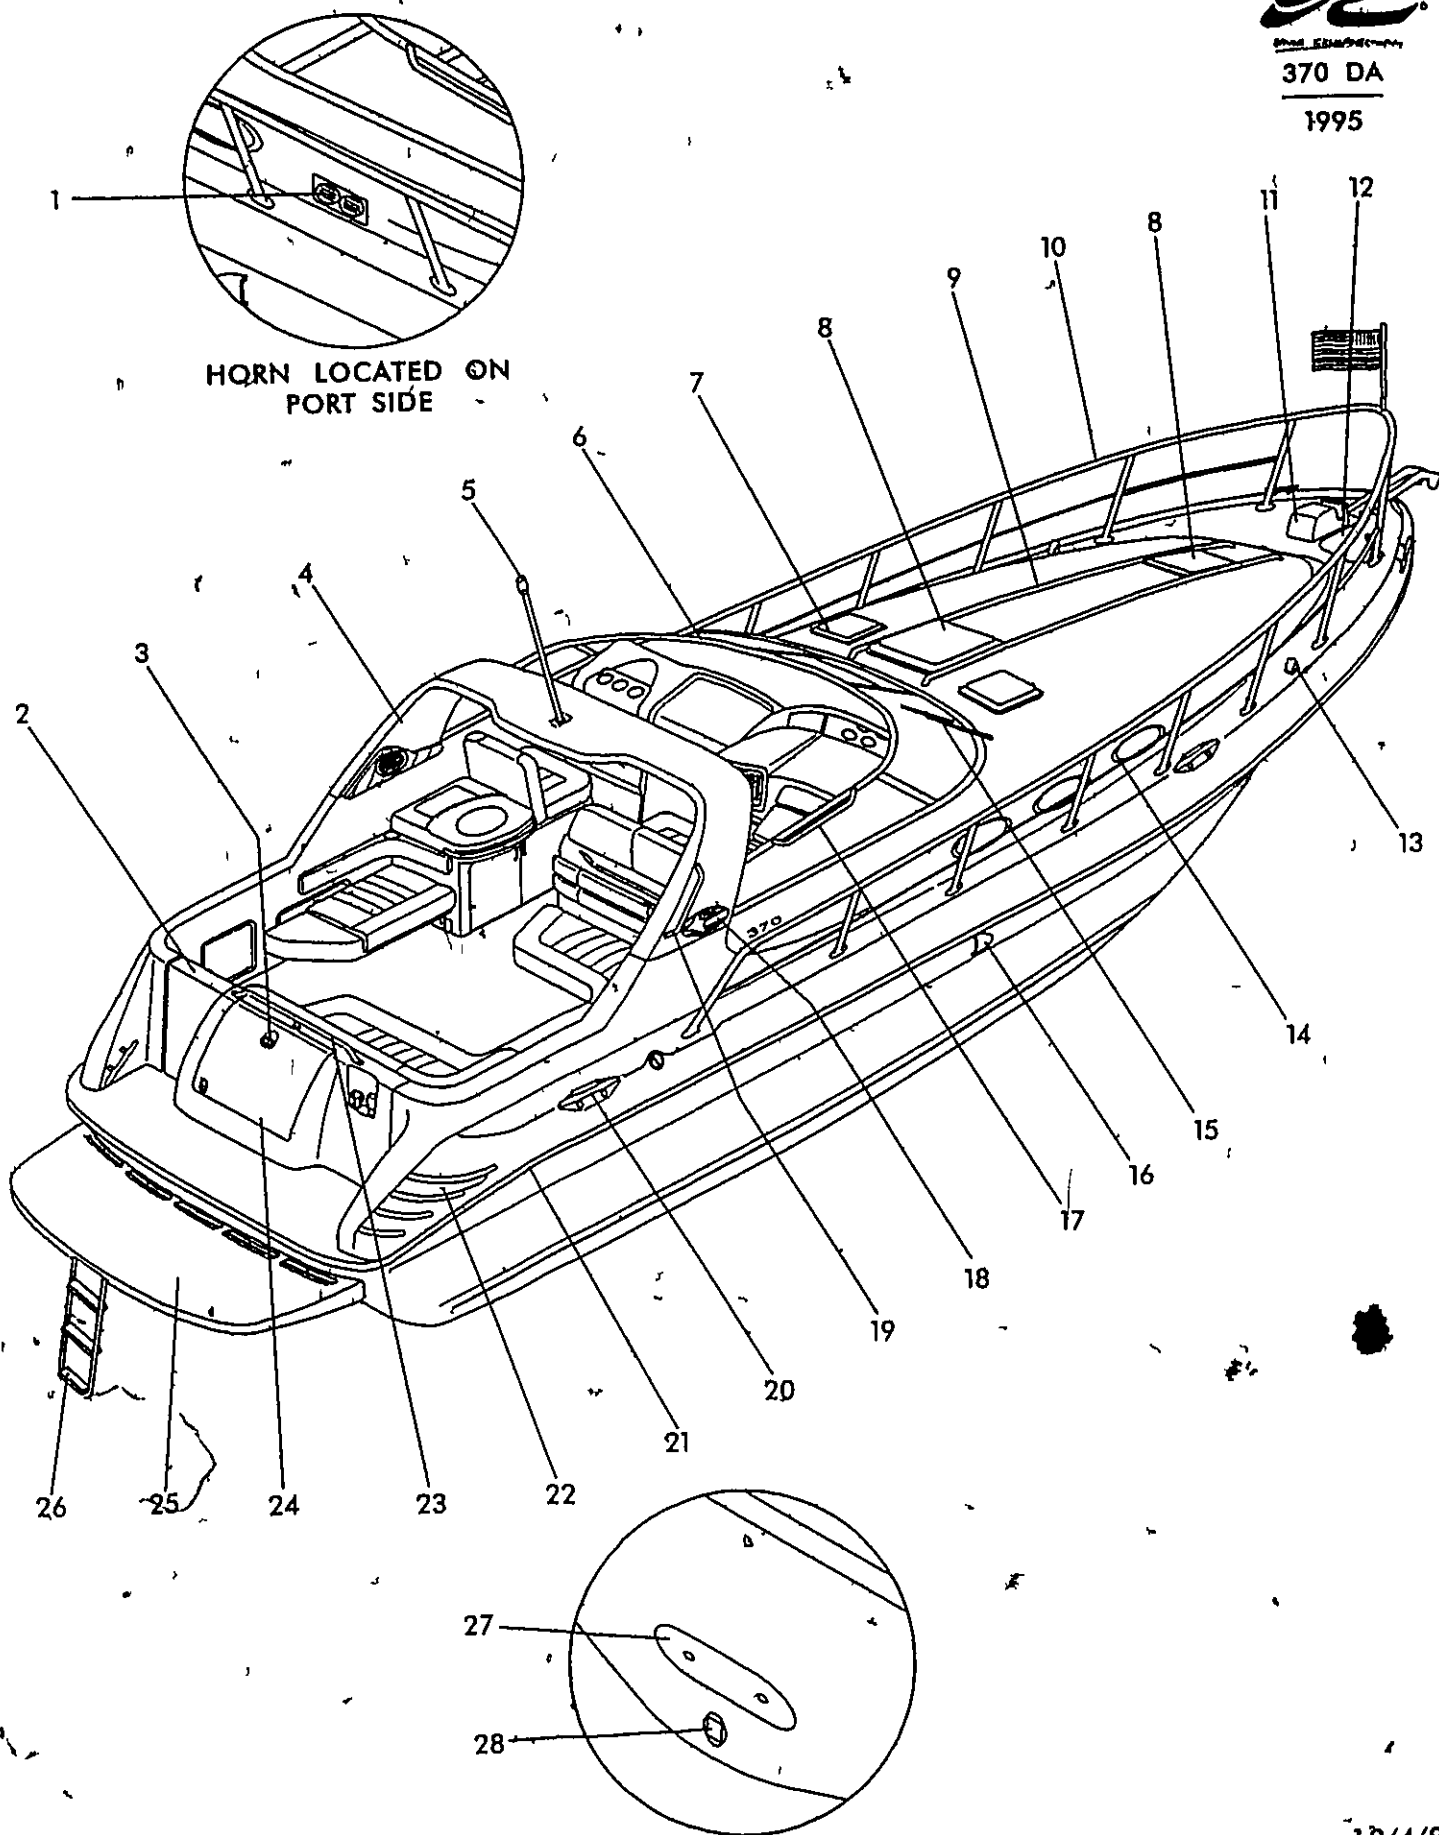

EXTERIOR

Sea Ray®

370 DA

1995

370 SDA 1995

Se Day

EXTERIOR

- 1 768713 HORN CONCEALED TRUMPET DUAL (AFI)
- 768721 HORN CONCEALED TRUMPET DUAL SS COVER (AFI)
- 2 803759 370DA 95 DOOR TRANSOM FBRGLS
- 803767 370DA 95 DOOR INSERT, TRANSOM DOOR VINYL
- 159103 BOLT BARREL CHROME 4 25
- 834672 BUMPER, RECESSED WHITE ROUND
- 190579 BUSHING NYLON 760-OD X 3/8 SHAFT
- 768002 HINGE SS TRANSOM DOOR 370SDA-95 CUSTOM
- 135079 LABEL DANGER SWIM LADDER/PLATFORM (LEXAN)
- 136853 NOSING ALUM 5/8 X 12
- 3 137406 LIGHT NAV STERN LIGHT FLUSH MT SS
- 4 803775 370DA 95 ARCH FBRGLS
- 513895 ACCESS PLATE PAINTED WHITE PLASTIC 5
- 137406 LIGHT NAV STERN LIGHT FLUSH MT SS
- 768812 PLATE 370SDA-95 ARCH MOUNT
- 728014 TRACK VINYL AWNING WHITE FLEX A-RAIL 90
- 5 137448 LIGHT NAV MASTHEAD COMBO W/VAR MT 13 5
- 6 760736 W/S 370SDA CMLPT 95 703-459400
- 803783 W/S 370DA PORT FRONT SNPLS 95
- 803791 W/S 370DA STBD FRONT SNPLS 95
- 803809 W/S 370DA CTR SNPLS 95
- 803817 W/S 370DA PORT WING SNPLS 95
- 803825 W/S 370DA STBD WING SNPLS 95
- 803833 W/S 370DA SUPPORT BAR SNPLS 95
- 803841 W/S 370DA HDWR KIT SNPLS 95
- 803858 W/S 370DA SCREW CVR SNPLS 95
- 267401 ACTUATOR ELECTRIC WINDSHIELD VENT 6
- 287193 BRACKET WINDSHIELD ACTUATOR
- 122853 FITTING WATER TIGHT OUTLET FOR 5/16 CABLE
- 7 717538 HATCH DECK 12X12 ULTRA WHTPC
- 112813 SCREEN DECK HATCH 12X12
- 718361 TRIM RING HATCH 12X12 W/1" X 3/4 LIP WHTPC
- 720771 TRIM RING HATCH 12X12 W/1 X 1 LIP WHTPC
- 8 717520 HATCH DECK 20X20 ULTRA WHTPC
- 111666 SCREEN DECK HATCH 20X20
- 718353 TRIM RING HATCH 20X20 W/1 X 3/4 LIP WHTPC
- 9 760793 RAIL DECK RUNNER PORT 370SDA 95
- 773812 RAIL DECK RUNNER STBD 370SDA 95
- 10 760777 RAIL BOWFORM 370SDA 95
- 760819 RAIL GRAB 370SDA INTERMEDIATE SET 95
- 760744 RAIL SIDE RAIL TUBE PORT 370SDA 95
- 760751 RAIL SIDE RAIL TUBE STBD 370SDA 95
- 760769 RAIL STANCHION SET 370SDA 95
- 760801 LIFE LINE 370SDA 95
- 803866 RAIL STANCHION #1 18 25 370DA 95
- 803874 RAIL STANCHION #2 18 75 370DA 95
- 803882 RAIL STANCHION #3 19 1/8 370DA 95
- 803890 RAIL STANCHION #4 19 5/8 370DA 95
- 803908 RAIL STANCHION #5 20 3/8 370DA 95
- 803916 RAIL STANCHION #6 21 7/8 370DA 95
- 803924 RAIL STANCHION #7 23 75 370DA 95
- 11 628339 RAIL FOOT PORT OR STBD 370SDA 95
- WINDLASS 5/8 CFD 750LB 12V (GOOD)
- 144972 ANCHOR SHACKLE W/SCREW PIN 3/8
- 184143 ANCHOR 35LB W/1800LB HOLD
- 277103 DAVIT ANCHOR DAVIT W/ROLLER SS
- 178541 HOOK SNAP HOOK 5
- 534669 LABEL DANGER STAY CLEAR OF MOVING PARTS
- 464115 LANYARD 6 (AEROFAST)
- 516609 LANYARD ANCHOR CABLE SS W/5/16 X 3 58 STUD
- 768689 PAD HDPE 370SDA CHAIN GUARD 95
- 491290 ROPE KIT GOOD 5/8 X 200' DEPTH COLORED
- 154401 SNAP BUTTON W/ 1/4 BARREL
- 154393 SNAP SOCKET MED ACTION
- 154369 SNAP STUD W/#8 X 3/8 PH SS
- 156893 WEBBING NYLON 1 BLACK