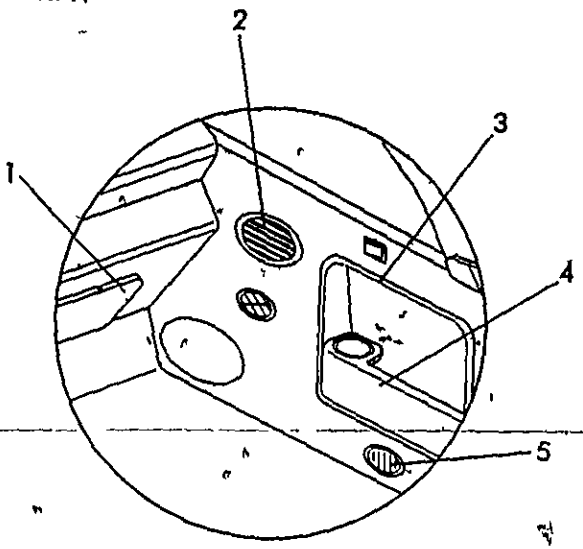

COCKPIT

HELM AREA

Sea Ray
370 DA
1995