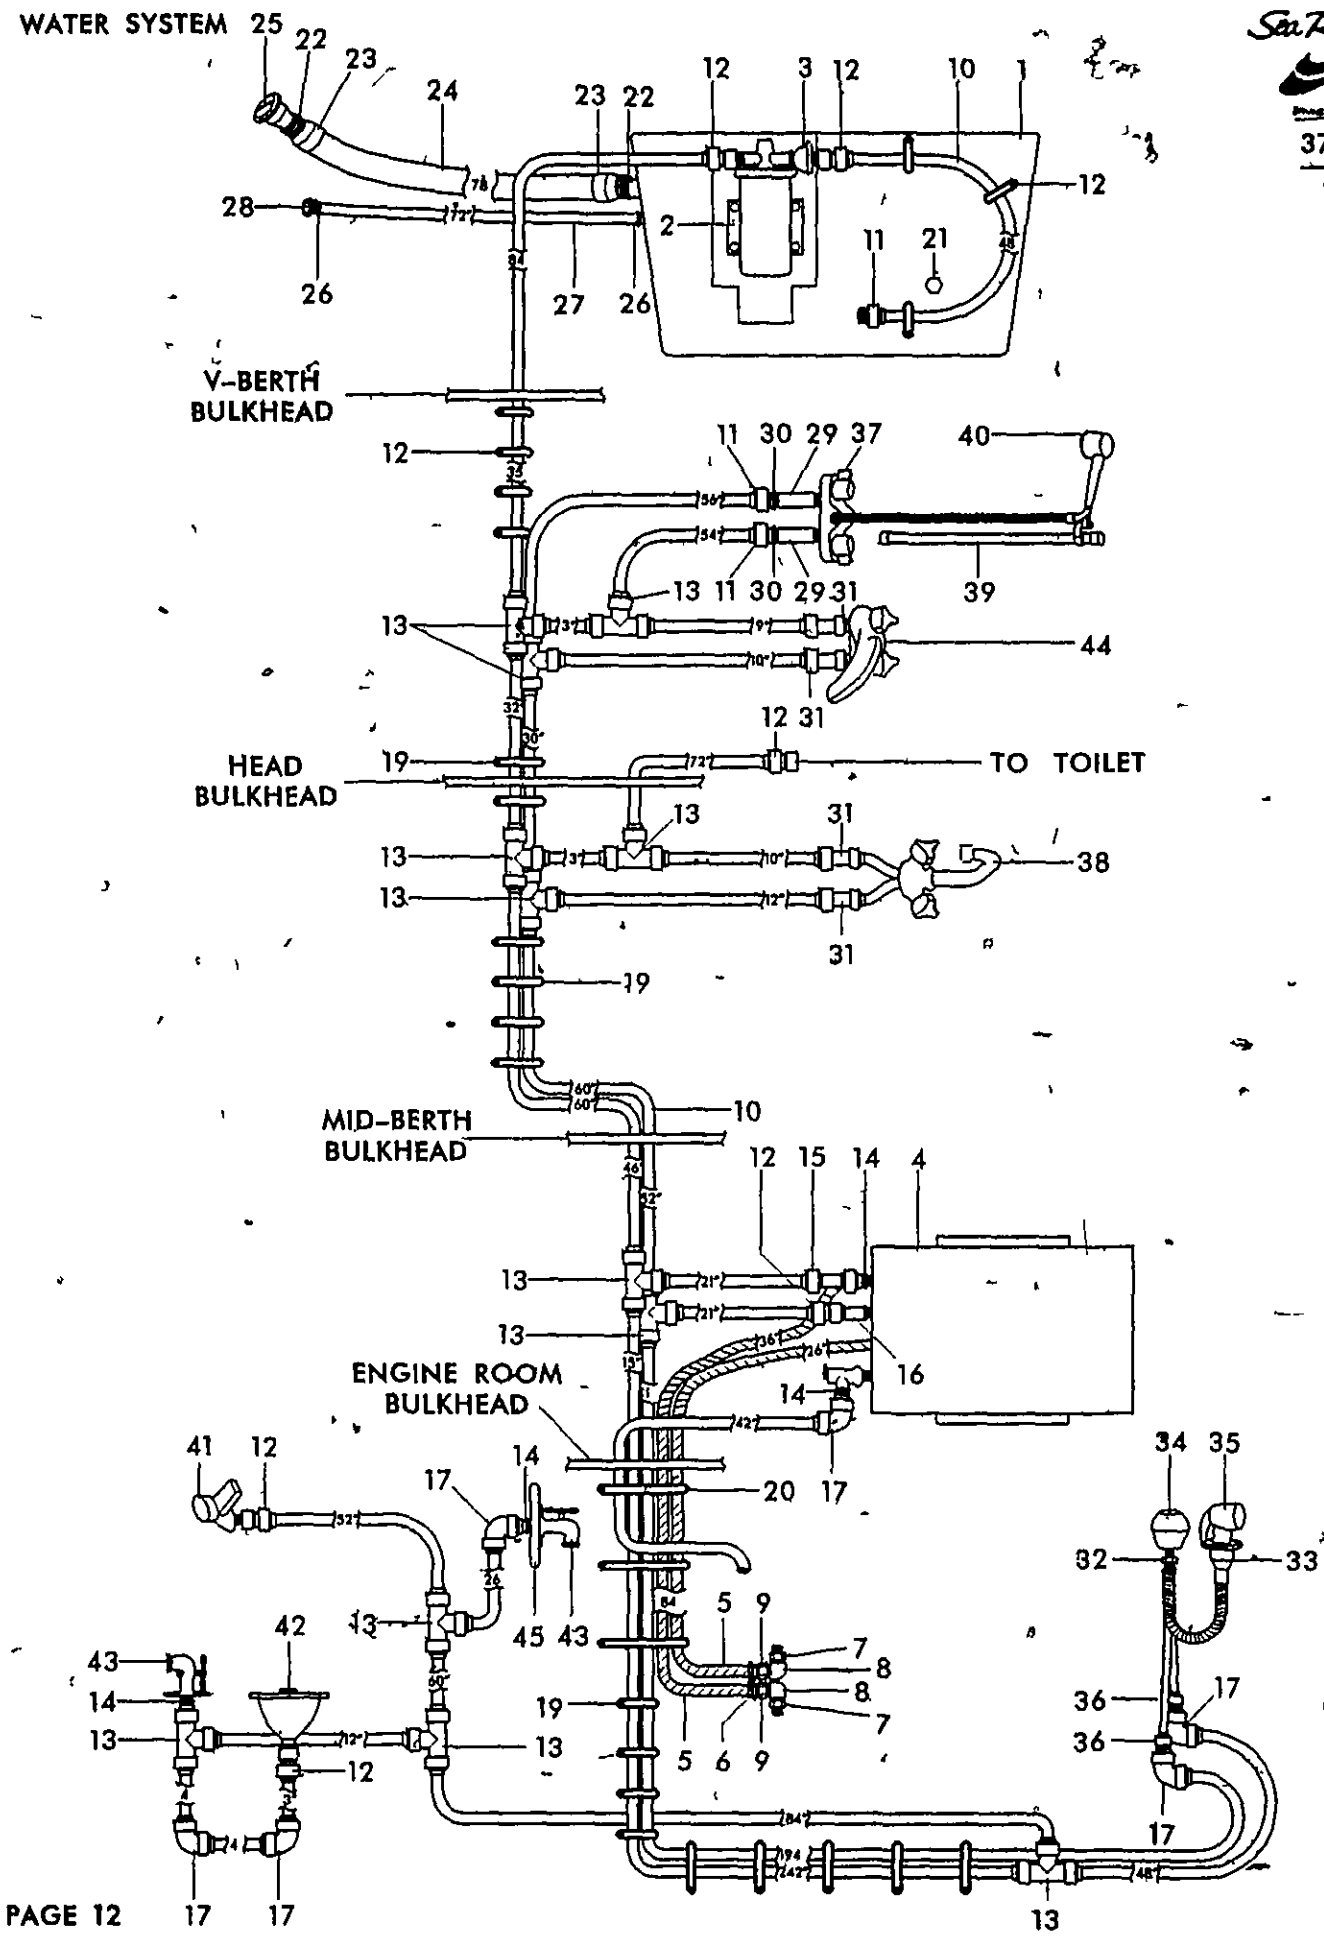

WATER SYSTEM

Sea Ray
370 DA
1995