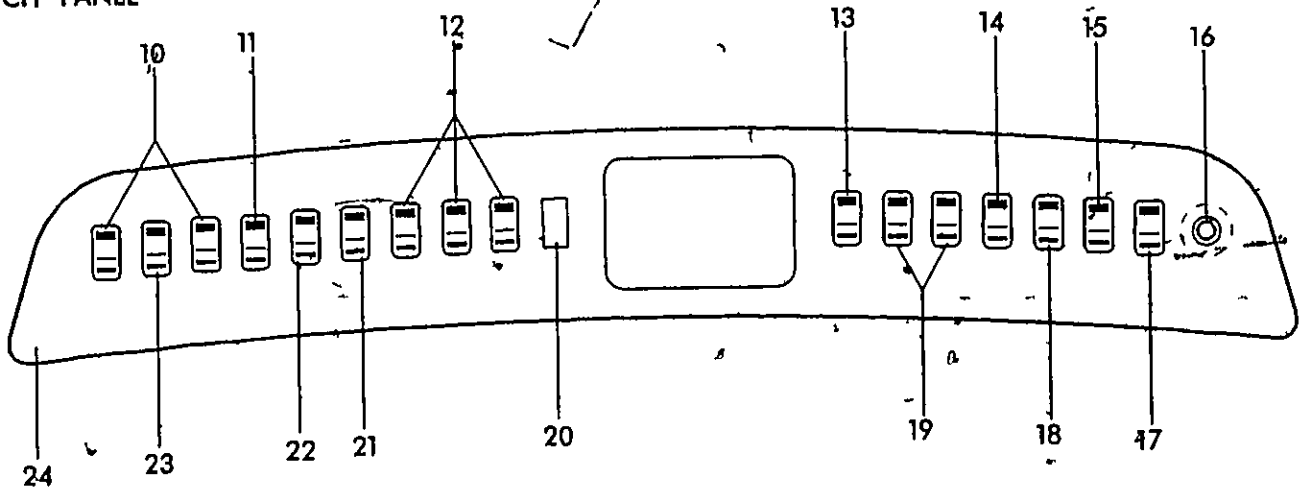

SWITCH PANEL

BREAKER PANEL