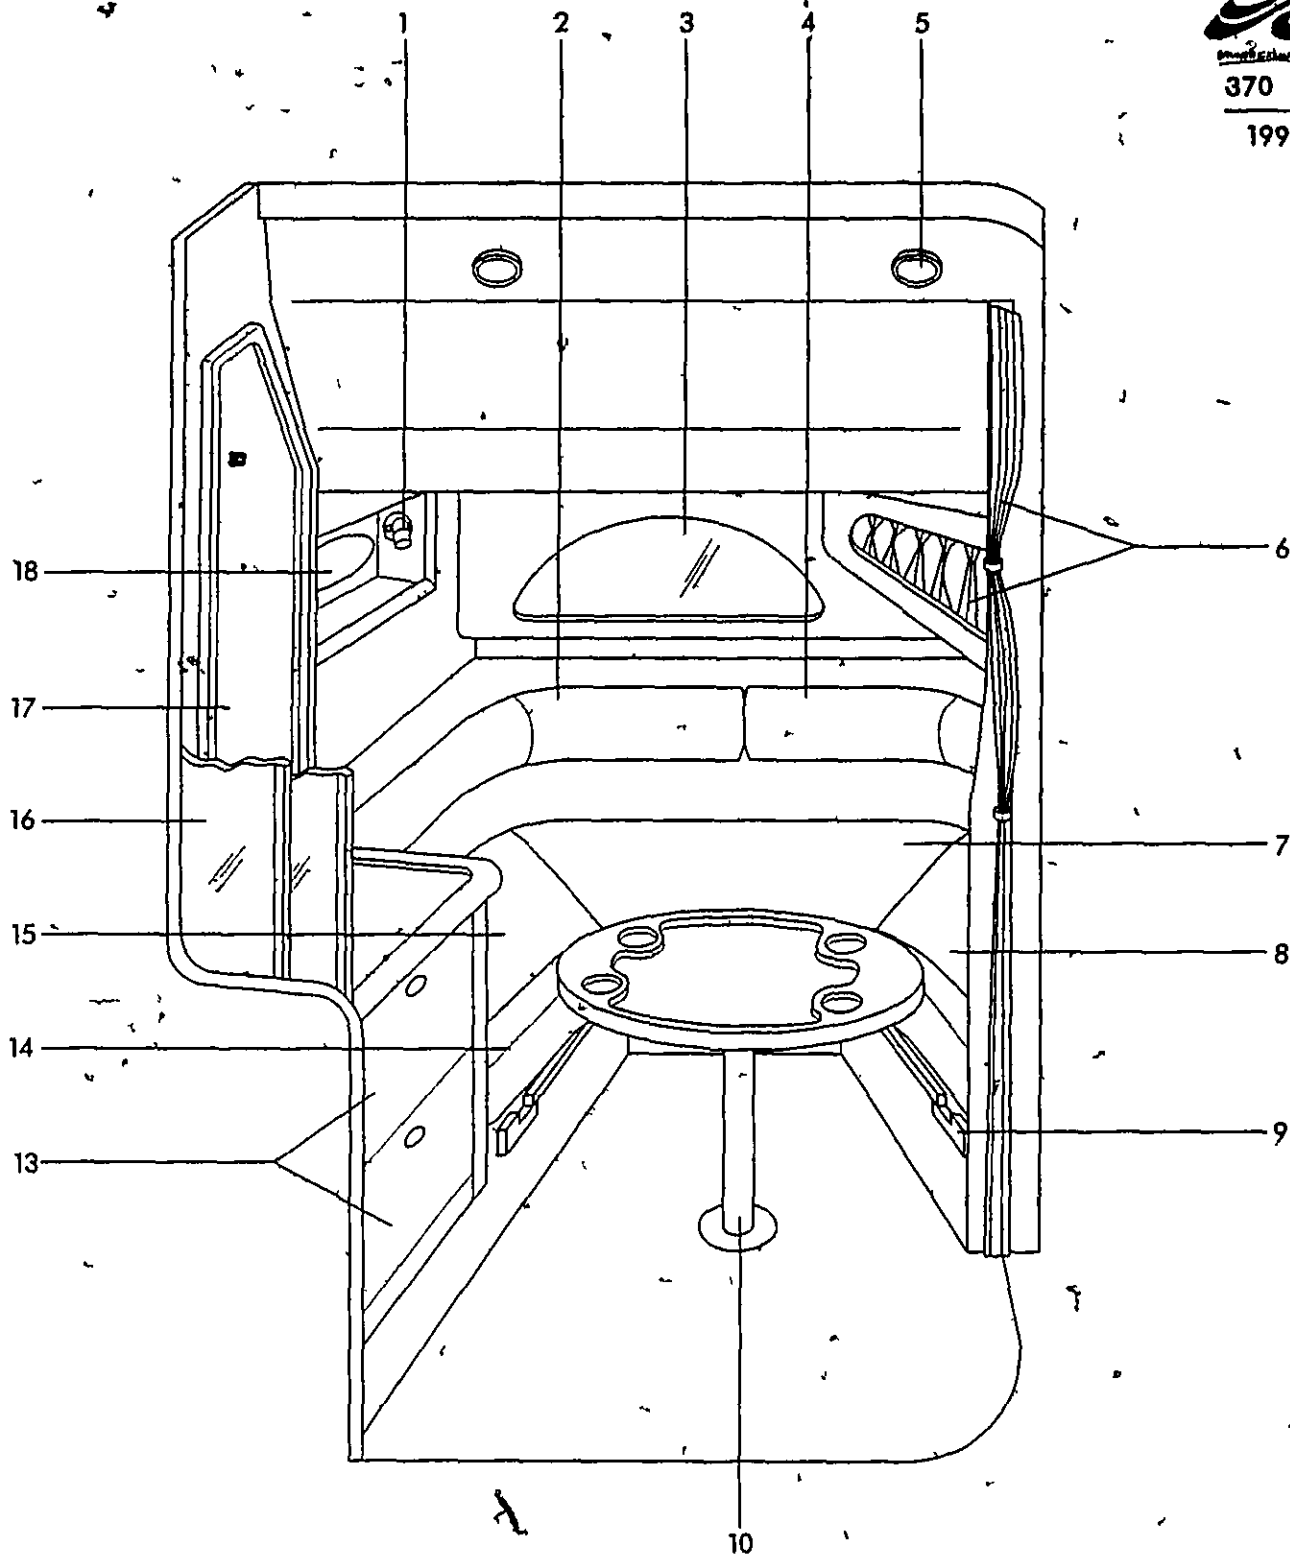

MID STATEROOM

Sea Ray
MARINE ELECTRONICS
370 DA
1995