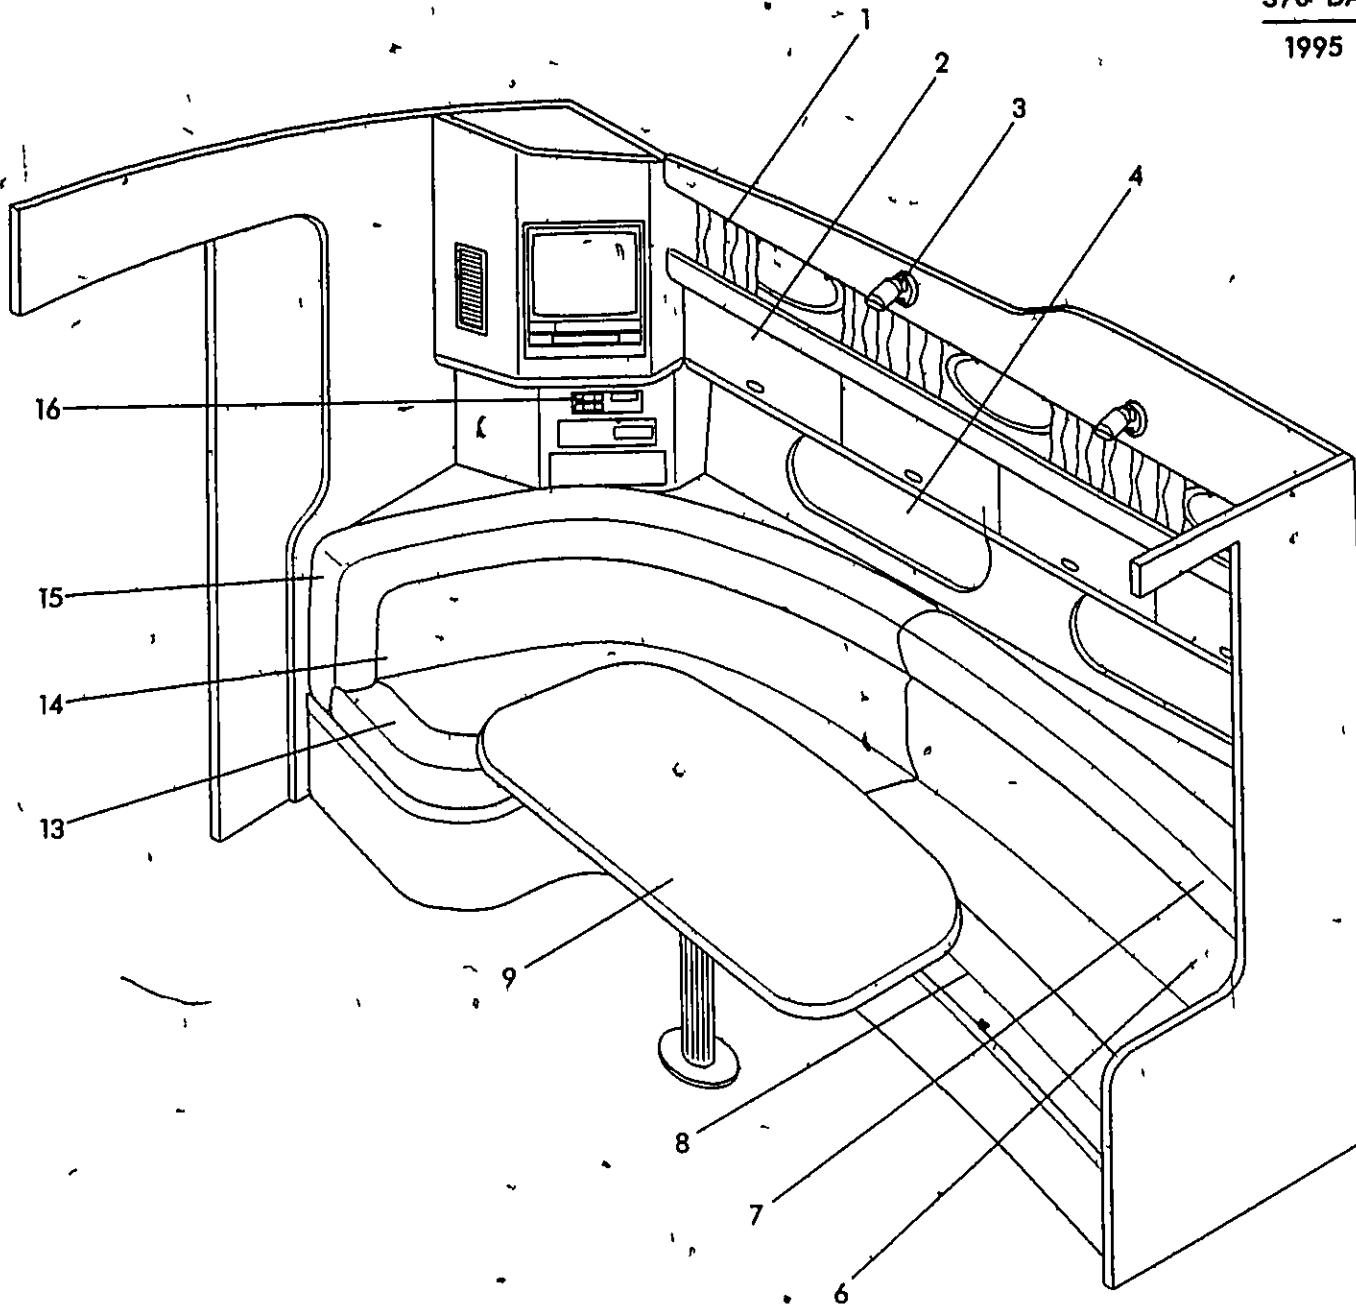

SALON

Sea Ray
370 DA
1995

OVERHEAD LIGHT
& SPEAKER

OWNERS PACKET