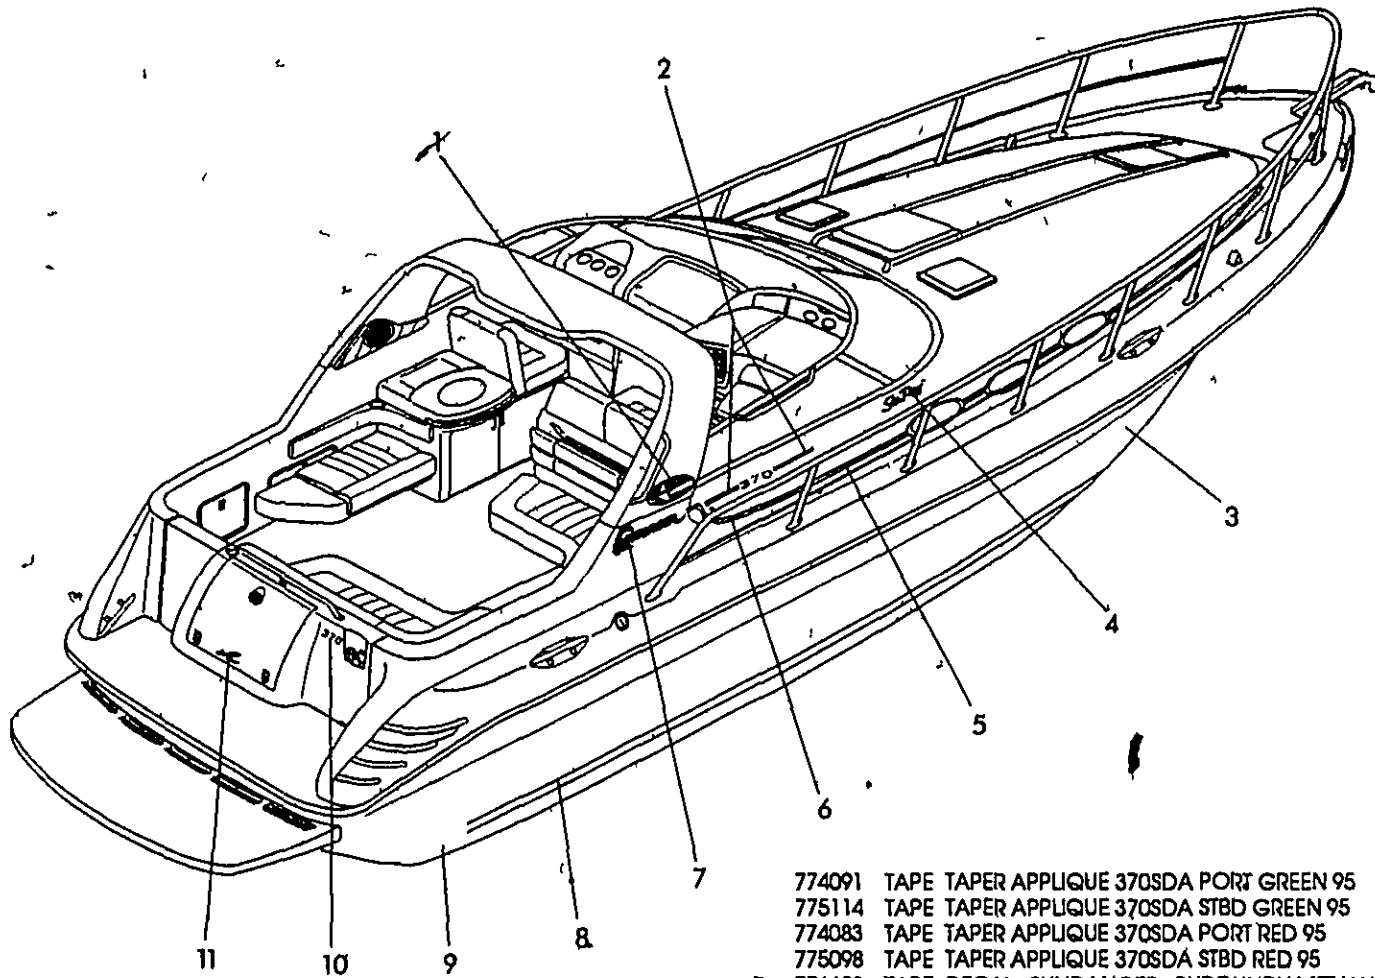

370 DA EXTERIOR GRAPHICS INDEX PAGE W/MRP NUMBERS

BOOT TAPE

- 1 777409 TAPE SOLID 1/8 GOLD MET PPM F/R
- 2 774059 TAPE GRAPHICS DECK APPLIQUE BLK 370SDA PORT
- 774067 TAPE GRAPHICS DECK APPLIQUE BLK 370SDA STBD
- 773994 TAPE GRAPHICS DECK APPLIQUE BLUE 370SDA PORT
- 774000 TAPE GRAPHICS DECK APPLIQUE BLUE 370SDA STBD
- 774034 TAPE GRAPHICS DECK APPLIQUE GRN 370SDA PORT
- 774042 TAPE GRAPHICS DECK APPLIQUE GRN 370SDA STBD
- 774018 TAPE GRAPHICS DECK APPLIQUE RED 370SDA PORT
- 774026 TAPE GRAPHICS DECK APPLIQUE RED 370SDA STBD
- 3 558944 GEL COAT ANTIQUE WHITE (SUMMER) ISO NPG
- 101139 GEL COAT BLACK
- 101164 GEL COAT BILGE GREY MIS/MIX
- 437145 GEL COAT WEBBING SOLUTION ONLY
- 677732 GEL COAT WHITE ARCTIC ISO NPG (SUMMER)
- 4 211607 EMBLEM SEA RAY SCRIPT CHROME 13
- 5 758516 TAPE, M/S 1 1/2 W/SHILL VOID CHAR/FLINT
- 758508 TAPE M/S 1 1/2 W/SHILL VOID LT JADE/MED GRN/MET
- 758490 TAPE M/S 1 1/2 W/SHILL VOID LT ROSE/BURG MET
- 758482 TAPE M/S 1 1/2 W/SHILL VOID MIST/DK BLUE MET
- 6 774109 TAPE TAPER APPLIQUE 370SDA PORT BLACK 95
- 775122 TAPE TAPER APPLIQUE 370SDA STBD BLACK 95
- 774075 TAPE TAPER APPLIQUE 370SDA PORT BLUE 95
- 775106 TAPE TAPER APPLIQUE 370SDA STBD BLUE 95

- 774091 TAPE TAPER APPLIQUE 370SDA PORT GREEN 95
- 775114 TAPE TAPER APPLIQUE 370SDA STBD GREEN 95
- 774083 TAPE TAPER APPLIQUE 370SDA PORT RED 95
- 775098 TAPE TAPER APPLIQUE 370SDA STBD RED 95
- 7 776609 TAPE DECAL SUNDANCER BURGUNDY METALLIC
- 776625 TAPE DECAL SUNDANCER DK BLUE METALLIC
- 776617 TAPE, DECAL SUNDANCER MED GREEN METALLIC
- 728345 TAPE DECAL SUNDANCER FLINTSTONE METALLIC
- 8 617084 TAPE SOLID 2 CHARCOAL MET PPM F/R
- 617019 TAPE SOLID 2 DK BLUE MET PPM F/R
- 617043 TAPE SOLID 2 FLINTSTONE PPM F/R
- 617076 TAPE SOLID 2 LT JADESTONE MET PPM F/R
- 617068 TAPE SOLID 2 LT ROSE MET PPM F/R
- 617035 TAPE SOLID 2 MED GREEN MET PPM F/R
- 617027 TAPE SOLID 2 MET BURGUNDY PPM F/R
- 617050 TAPE SOLID 2 MIST BLUE MET PPM F/R
- 9 592782 PAINT BOTTOM BLUE (INTERLUX)
- 592832 PAINT PRIMER UNDERWATER GEAR
- 592899 THINNER INTER LUX BOTTOM PAINT
- 10 774141 TAPE MODEL DESG 370 2 COLOR BLK 95
- 774117 TAPE MODEL DESG 370 2-COLOR BLUE 95
- 774133 TAPE MODEL DESG 370 2 COLOR GREEN 95
- 774125 TAPE MODEL DESG 370 2-COLOR RED 95
- 11 205575 EMBLEM S/R LOGO/WAVE CHROME MED
- 2 106 777672 TAPE GRAPHICS KIT 370DA-95 BLUE APP/DSG/TPR
- 777680 TAPE GRAPHICS KIT 370DA-95 RED APP/DSG/TPR
- 777698 TAPE GRAPHICS KIT 370DA-95 GRN APP/DSG/TPR
- 777706 TAPE GRAPHICS KIT 370DA-95 CHAR APP/DSG/TPR