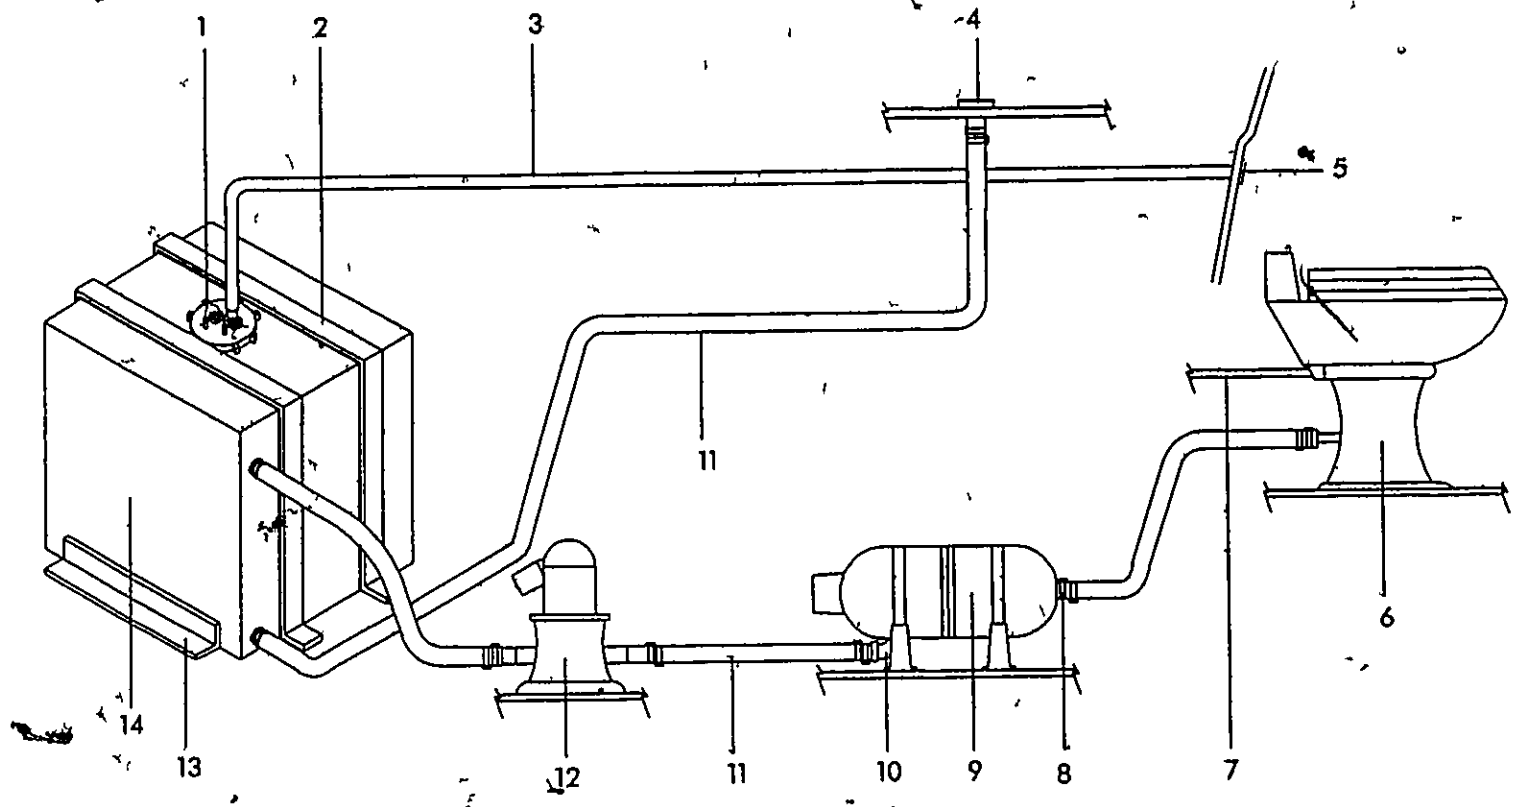

HEAD SYSTEM

1. HEAD SYSTEM
2. 1 664813 SENDING UNIT HOLD TANK.CAP W/PROBE (3 POS)
   - 2 760348 STRAP WASTE HOLDING TANK 16 370SDA 95
   - 760355 STRAP WASTE HOLDING TANK 18 1/4 370SDA 95
   - 485318 TAPE FOAM CLOSED-CELL NEOPRENE 3/8 X 2
   - 3 124719 HOSE SAN/CHEMICAL TDX 5/8
   - 123398 CLAMP HOSE #06M 5/16 7/8 SS MINI
   - 4 291757 DECK PLATE, WASTE SS
   - 5 126888 VENT FUEL/WATER TANK 5/8" X 3
   - 6 312959 HEAD VACU-FLUSH SIDE DISCHARGE BONE
   - 7 230870 TUBING WATER LINE 5/8 X 1000'
   - 585851 ADAPTER GENOVA 1/2 FPT X 5/8 O D
   - 8 184101 ADAPTER PVC 1 1/2 OD X 1 1/2 ID SLIP SEALAND
   - 9 134767 TANK HEAD ACCUMULATOR
   - 10 584771 ELBOW PVC 1 5 FM SLIP X 1 5 FM SLIP 45DEG
   - 11 123844 HOSE SAN/SMOOTH WALL 1 1/2
   - 286693 CLAMP HOSE #24 1 2 SS 505
   - 12 134783 PUMP HEAD VACUUM
   - 13 141747 ANGLE PVC 2 X 2 X 1/4 X 10' GREY
   - 14 582783 TANK HOLDING 28 GAL.