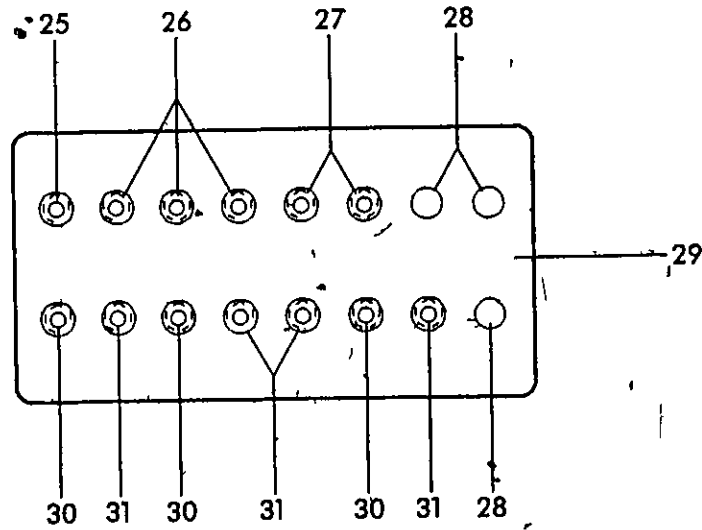

GAUGE PANEL

Sea Ray
370 DA
1995

SWITCH PANEL

BREAKER PANEL

370 SDA 1995

Handwritten mark

GAUGE PANEL

- 1 804294 370DA 95 PANEL GAUGE BLANK HIN #
- 714550 GROMMET SWITCH/GAUGE PANEL
- 777201 PLASTIC LEXAN 1ST SURF BURL ON WHITE 118
- 2 496711 GAUGE VOLTMETER-8 18 BL 12V
- 3 496679 GAUGE WATER TEMP 220 DEG BL (1991)
- 4 742072 GAUGE TACH W/HOUR 6K STD/IGN BL
- 5 804302 370DA 95 MONITOR ALL SYSTEMS HIN #
- 183491 BOOT TOGGLE SWITCH BOOT GREY
- 179622 CIRCUIT BOARD .059" X 2.9 X 3.95 1 SIDE
- 179655 CIRCUIT BOARD NYLON SPACER
- 183541 DIODE RECTIFIER DIODE GEN PURPOSE 600V
- 179838 LIGHT INDICATOR RED
- 183012 RELAY SYSTEM MONITOR PANEL
- 181123 RESISTOR 270 OHM 1/4 WATT
- 183616 SWITCH TOGGLE DPST MOMENTARY (SYS MON PANEL)
- 136002 WIRE 20 COND RIBBON MONITOR
- 6 179853 LIGHT INDICATOR GREEN 15V
- 7 496869 GAUGE ENGINE SYNC 3 BL (1991)
- 144857 SENDING UNIT ENGINE SYNC MODULE (GAS)
- 8 496612 GAUGE OIL PRESS 0-80 BL (1991)
- 9 496653 GAUGE FUEL TELE BL (1991)