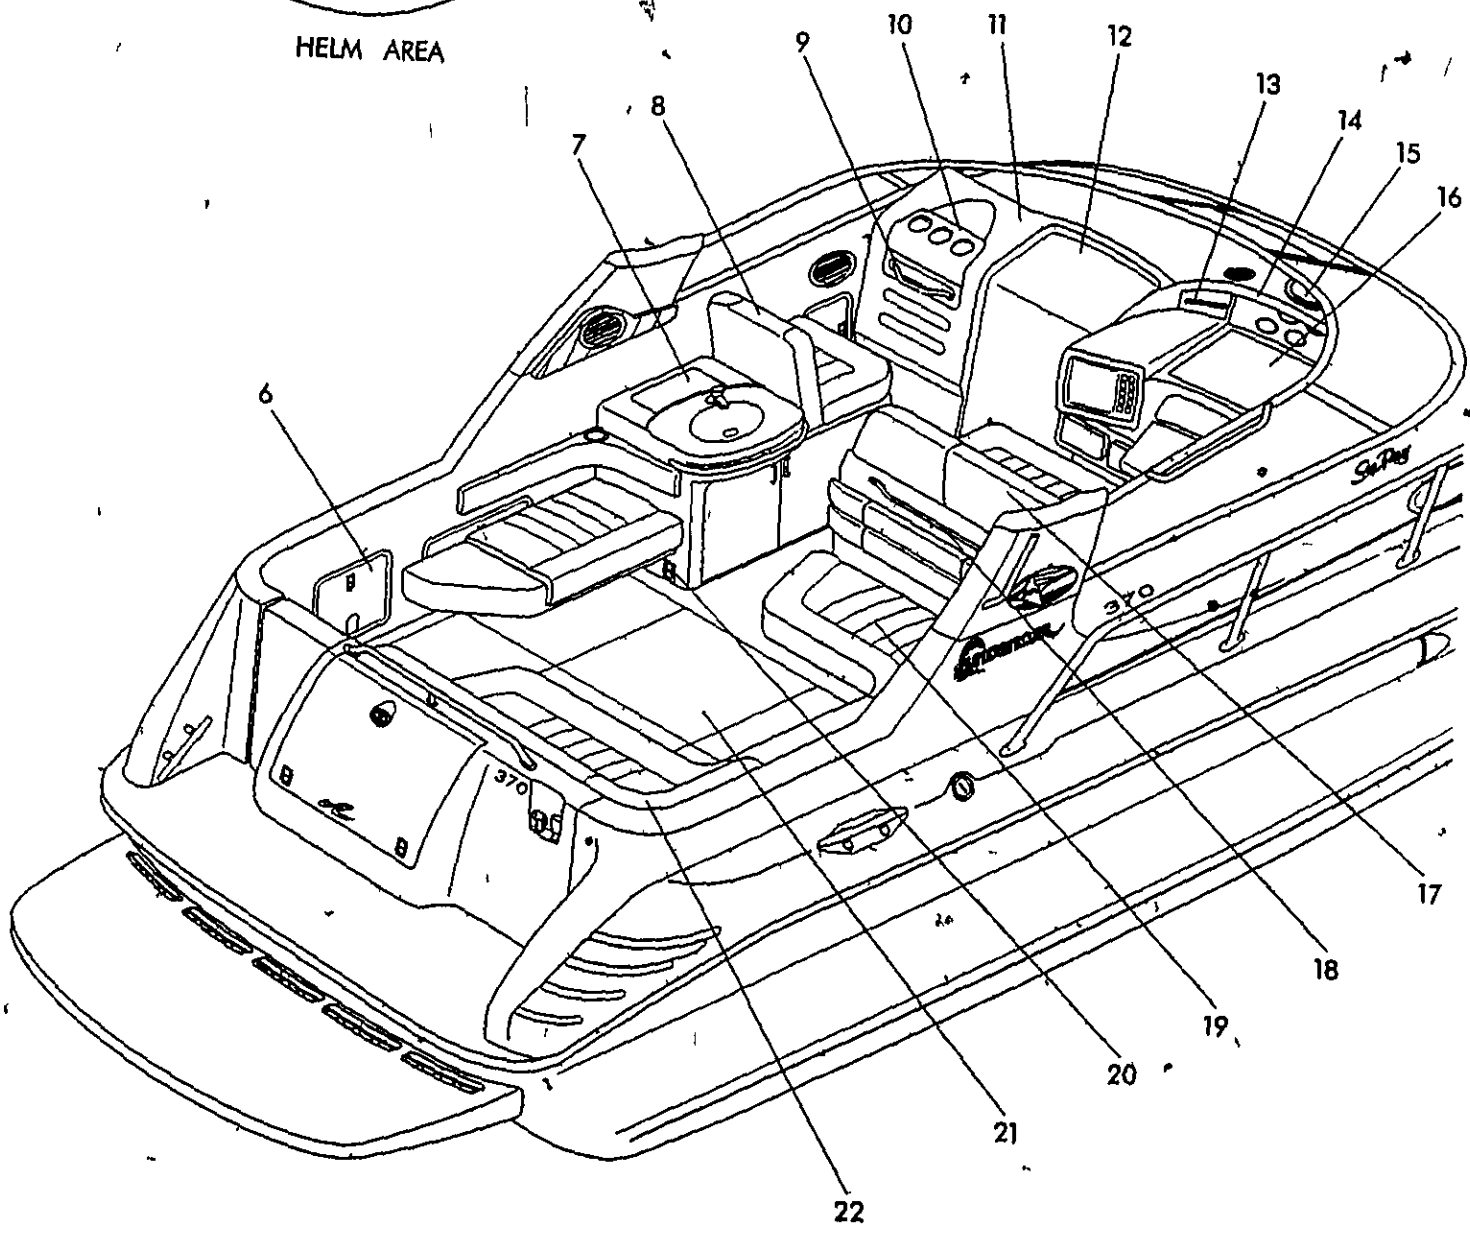

COCKPIT

HELM AREA

Sea Ray
370 DA
1995