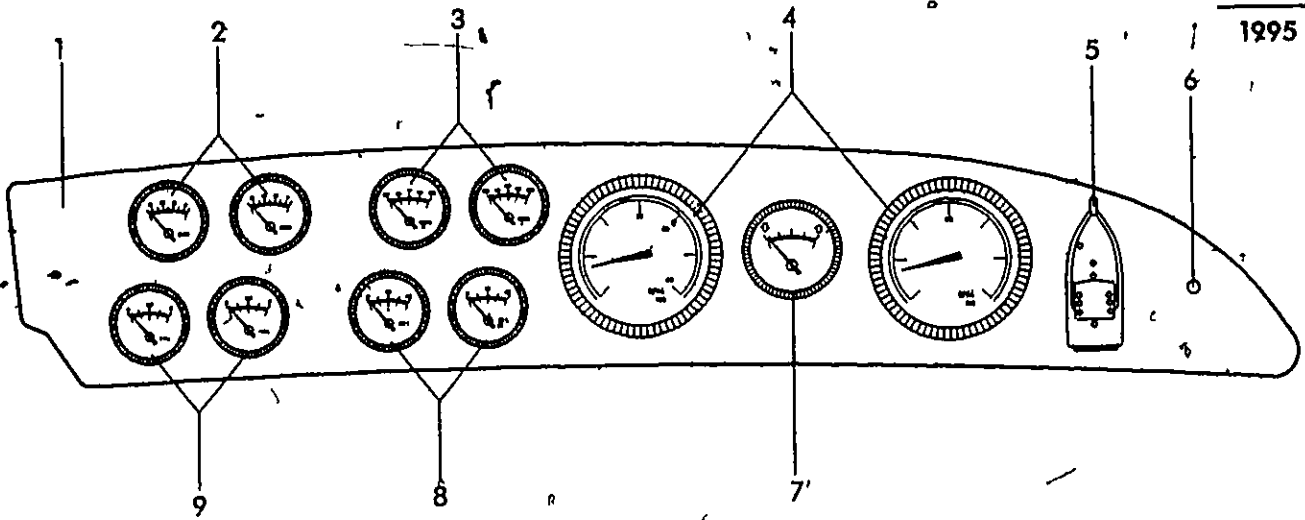

GAUGE PANEL

Sea Ray
370 DA
1995