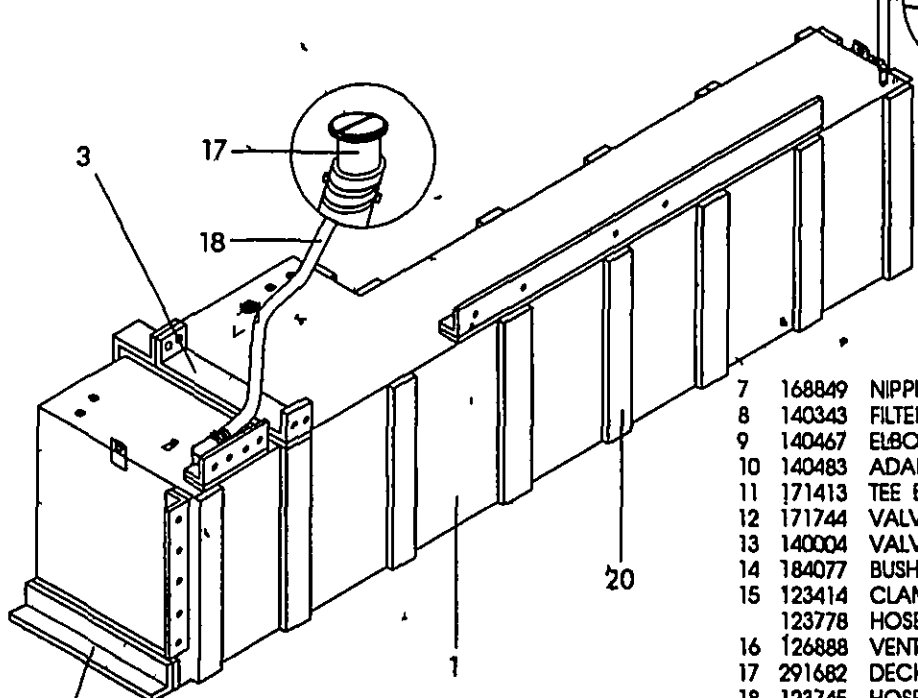

FUEL SYSTEM

Sea Ray
370 DA
1995

- 7 168849 NIPPLE BRASS 1/4" PT X 1.5 HEX
- 8 140343 FILTER REMOTE FUEL FILTER GAS
- 9 140467 ELBOW BRASS 90DEG 3/8 SAE X 1/4 MPT
- 10 140483 ADAPTER BRASS 1/4 MPT X 3/8 SAE
- 11 171413 TEE BRASS 1/4 FPT
- 12 171744 VALVE BRASS ANTI-SIPHON 1/4 MPT X 1/4 MPT
- 13 140004 VALVE 3-WAY FUEL 1/4
- 14 184077 BUSHING SS THD 3/8" FPT X 1/2" MPT
- 15 123414 CLAMP HOSE #12M 5/8" 1 25 SS MINI
- 123778 HOSE FUEL 5/8 TYPE A CLASS 2
- 16 126888 VENT FUEL/WATER TANK 5/8" X 3
- 17 291682 DECK PLATE GAS SS
- 18 123745 HOSE FUEL 1.5 TYPE A CLASS 2
- 256693 CLAMP HOSE #24 1 2 SS 506
- 19 123760 HOSE FUEL 3/8 TYPE A CLASS 1
- 20 485318 TAPE FOAM CLOSED-CELL NEOPRENE 3/8 X 2
- 21 140459 ELBOW BRASS 90DEG 3/8" SAE X 1/4 FPT

1. FUEL
2. 1 750034 TANK FUEL 370SDA 140GAL PORT 95
   - 750042 TANK FUEL 370SDA 138GAL STBD 95
   - 2 141747 ANGLE PVC 2" X 2" X 1/4" X 10' GREY
   - 3 759787 STRAP FUEL 19.5 ALUM 370SDA 95
   - 759795 STRAP FUEL 23.5 ALUM 370SDA 95
   - 4 139980 FERRULE FUEL LINE 3/8
   - 5 170589 FITTING BRASS 3/8 BARB & NUT
   - 6 169474 ELBOW BRASS 90DEG 3/8 SAE X 3/8" MPT

1. NOT SHOWN
2. 536656 BRACKET-CROSS OVER FUEL ALUM 350DA/EG
   - 123695 CLAMP LOOM VINYL DIP #12 3/4
   - 123646 CLAMP LOOM VINYL DIP #32 2'
   - 123638 CLAMP LOOM VINYL DIP 1.5
   - 123661 CLAMP, LOOM VINYL DIP 1
   - 139873 PLATE FUEL CROSSOVER GAS (AFT FACING)