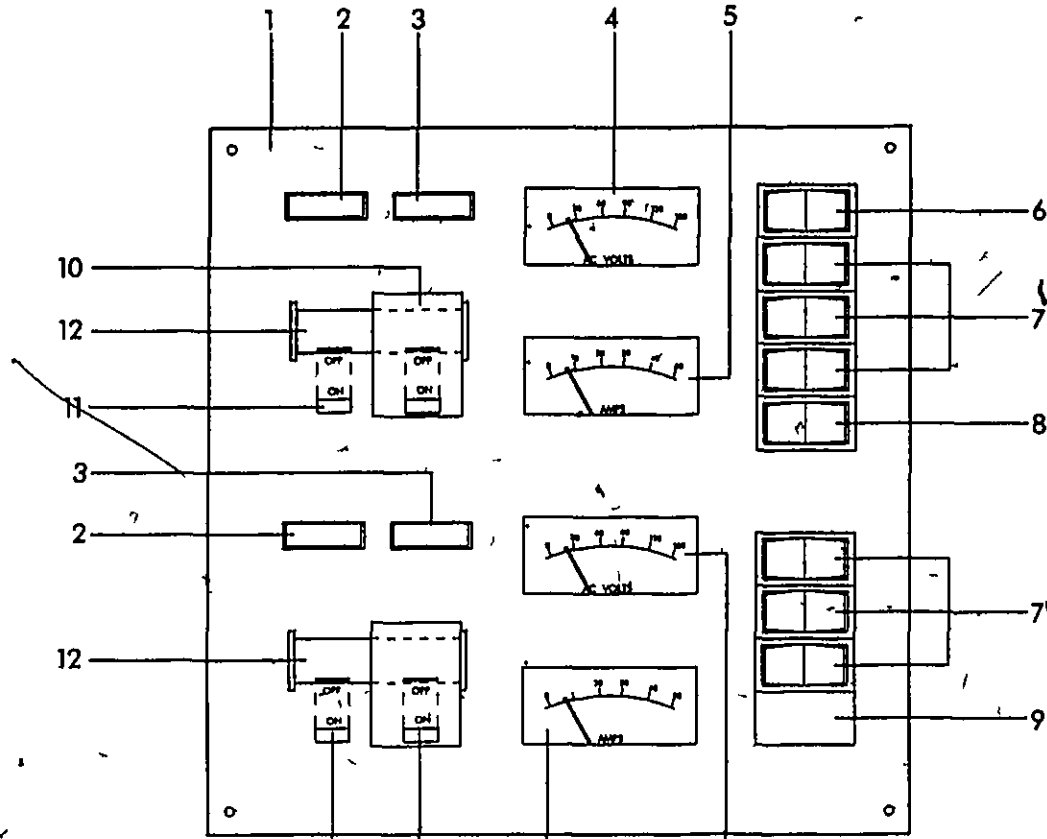

AC MAIN DISTRIBUTION PANEL