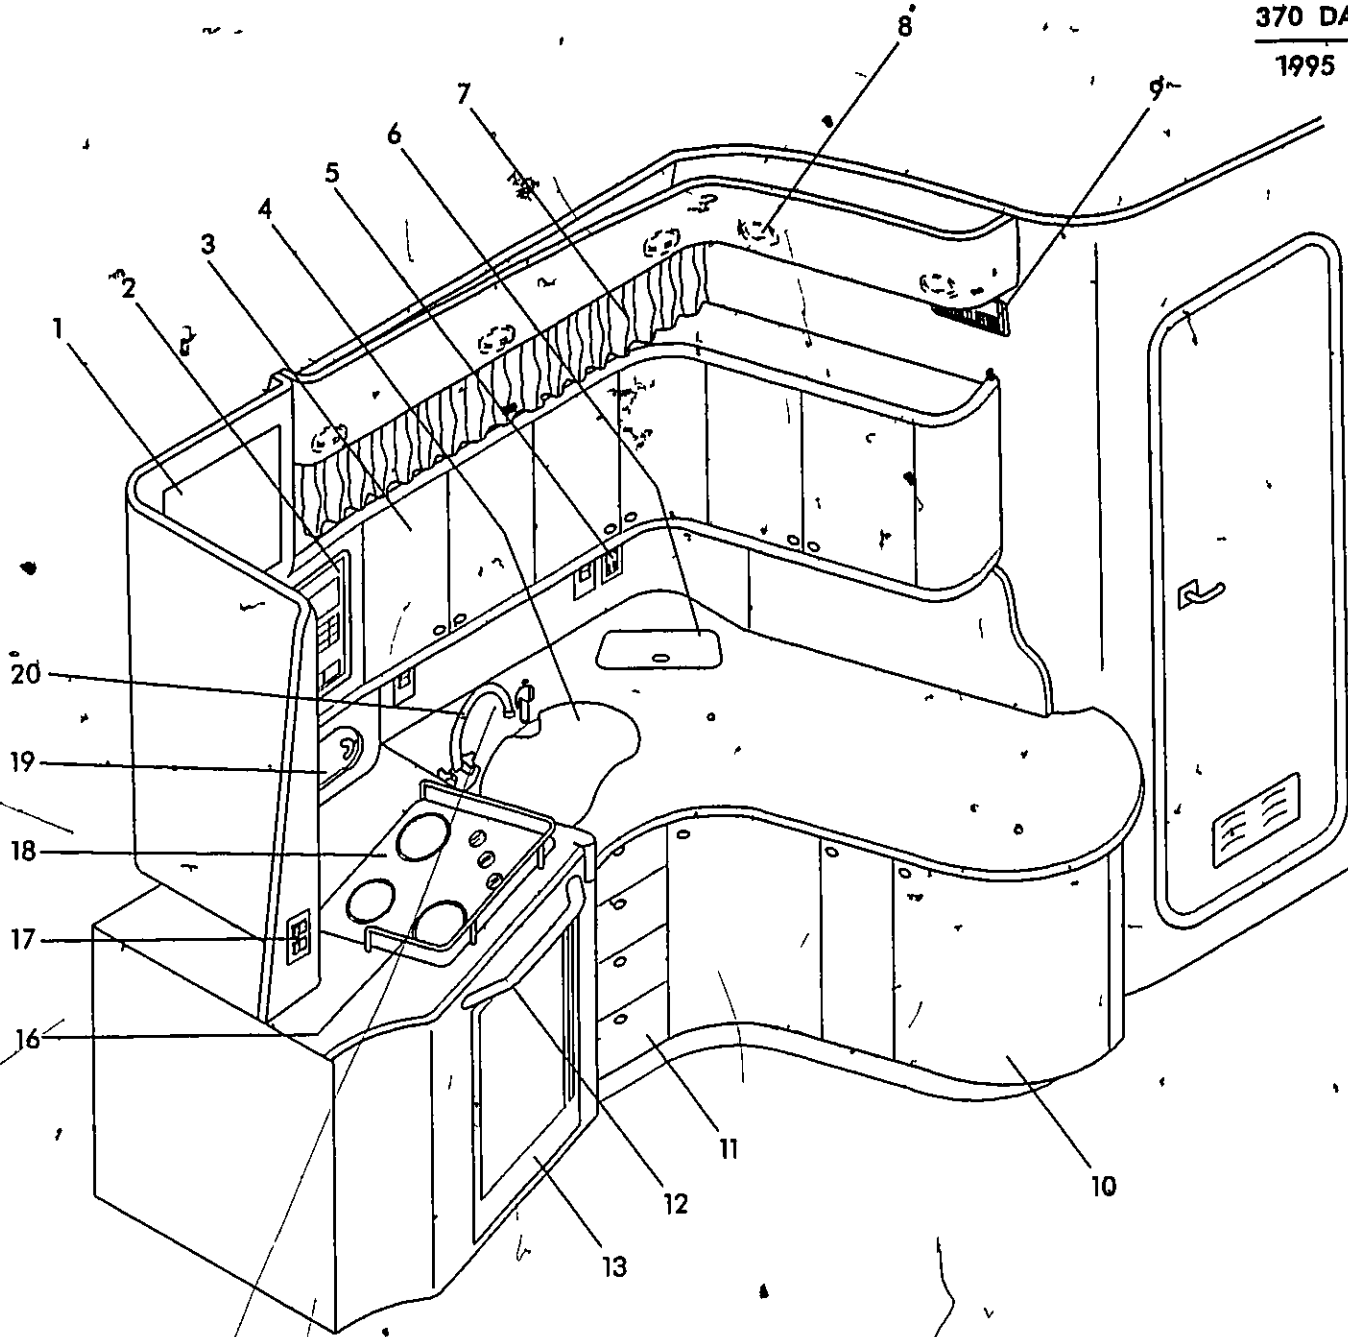

GALLEY

Sea Ray
370 DA
1995

OVERHEAD LIGHT & SPEAKER