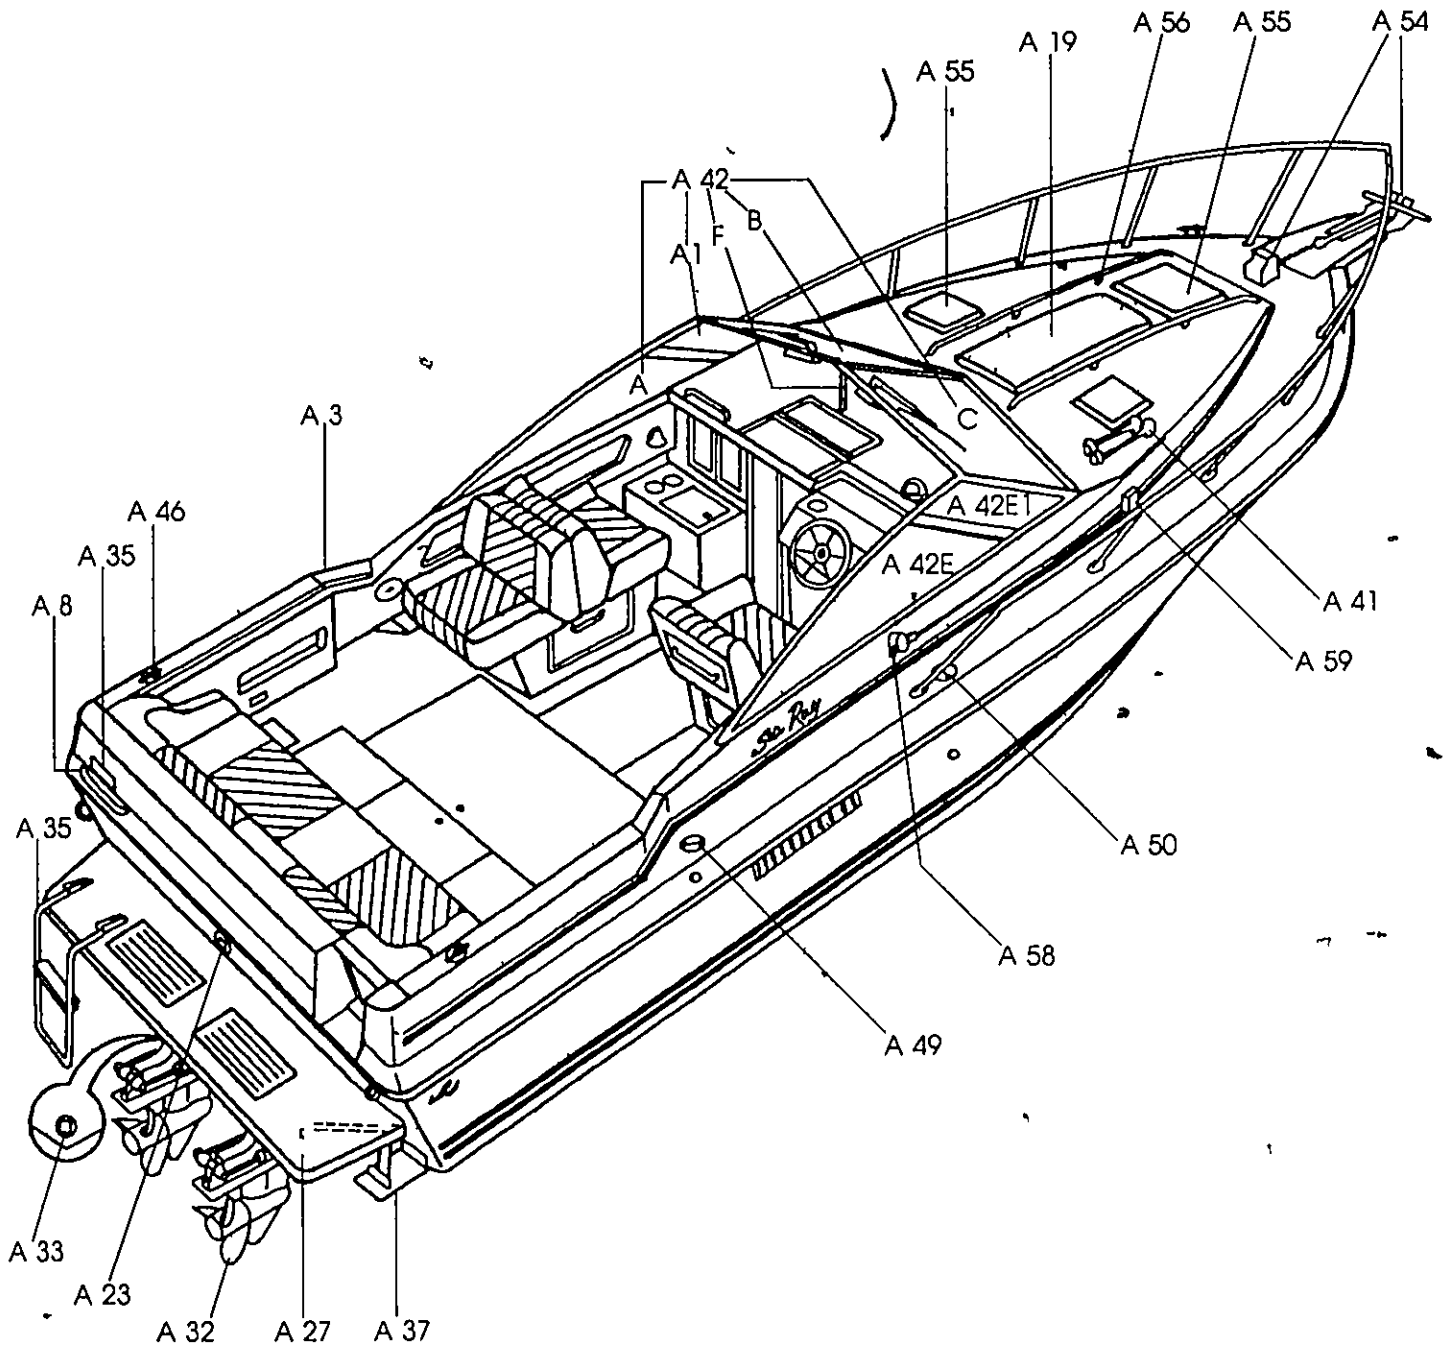

EXTERIOR

270 AJ

1989