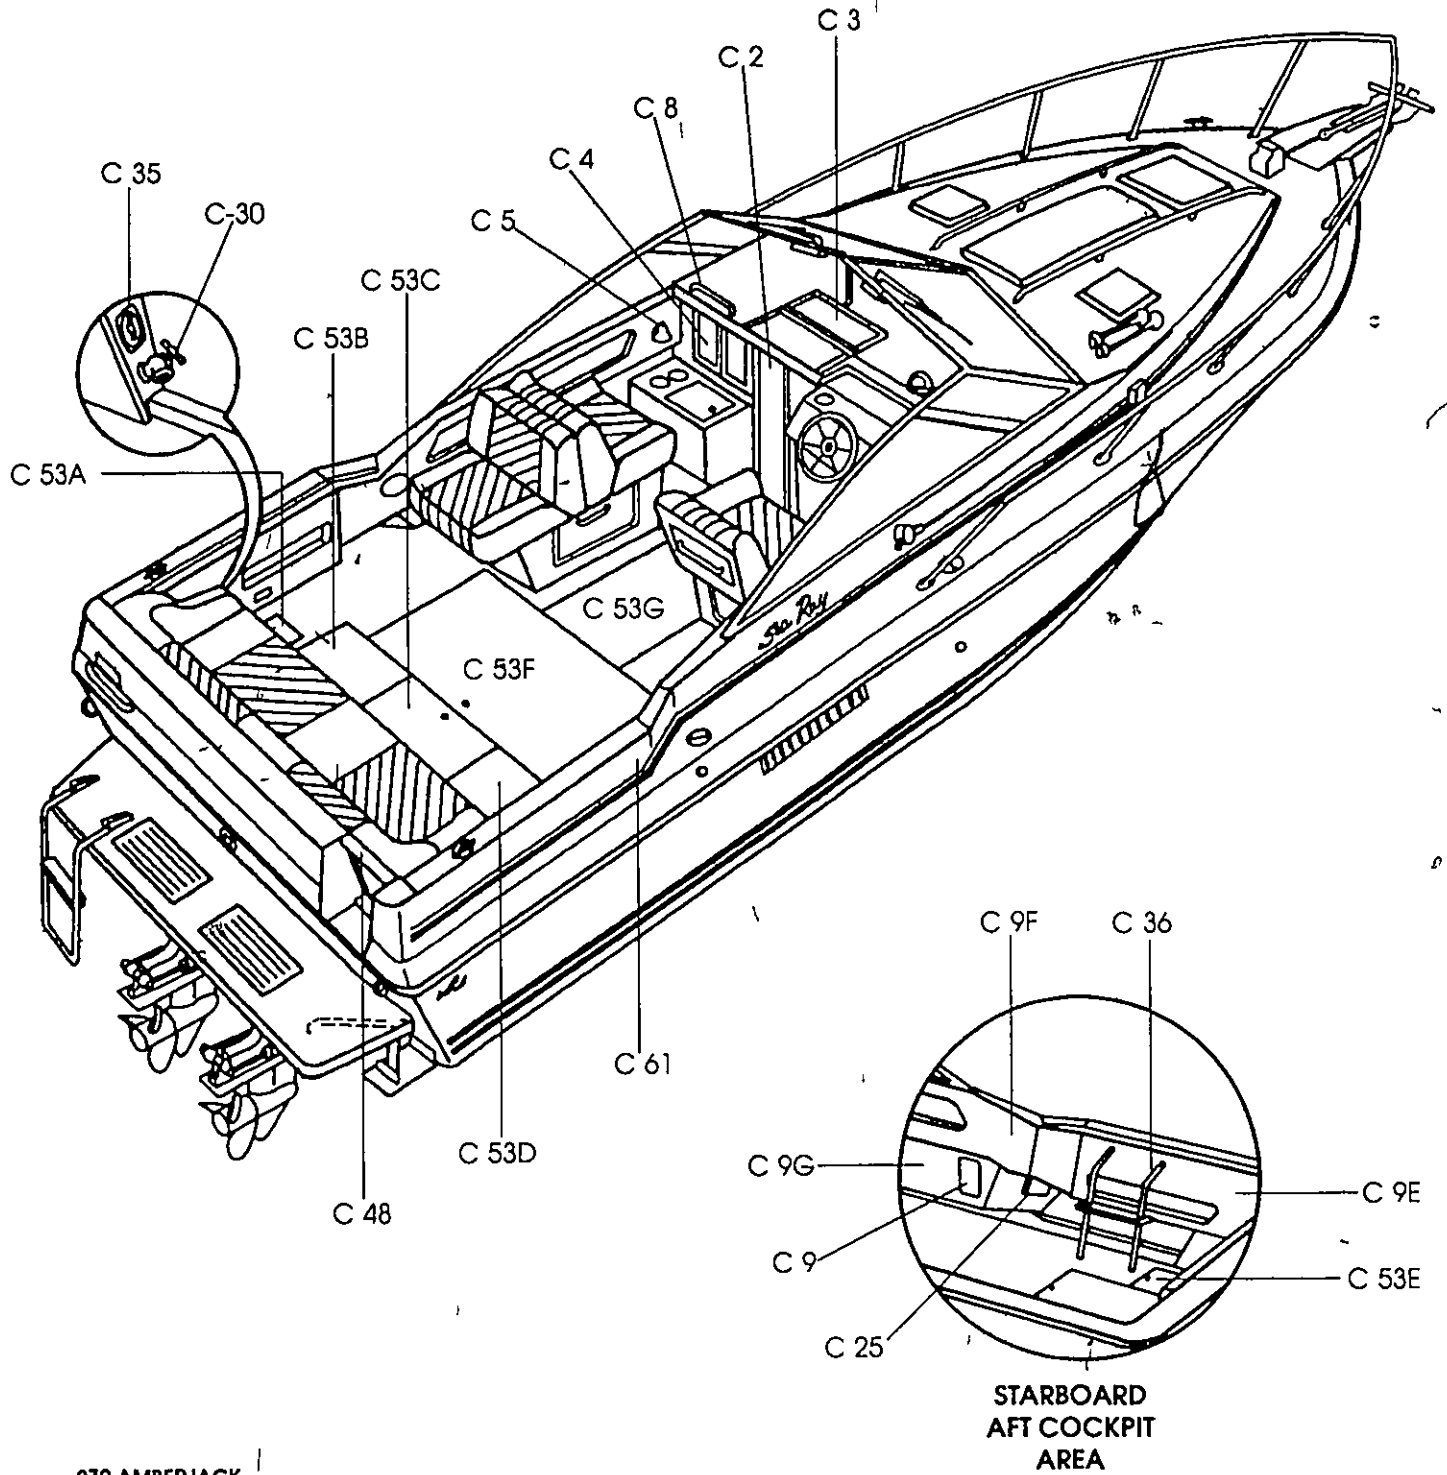

COCKPIT

Sea Ray
A Brunswick Company
270 AJ
1989