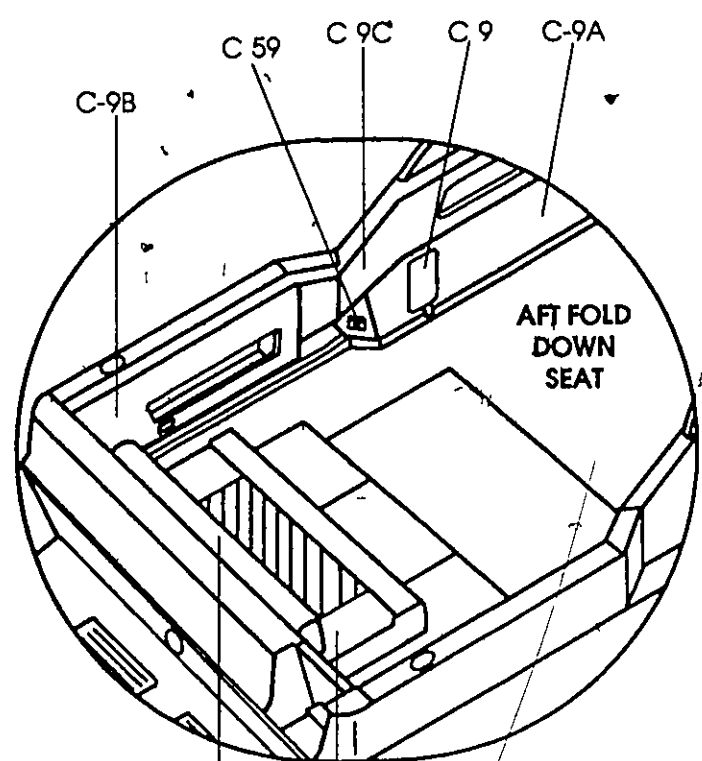

COCKPIT

AFT FOLD DOWN SEAT