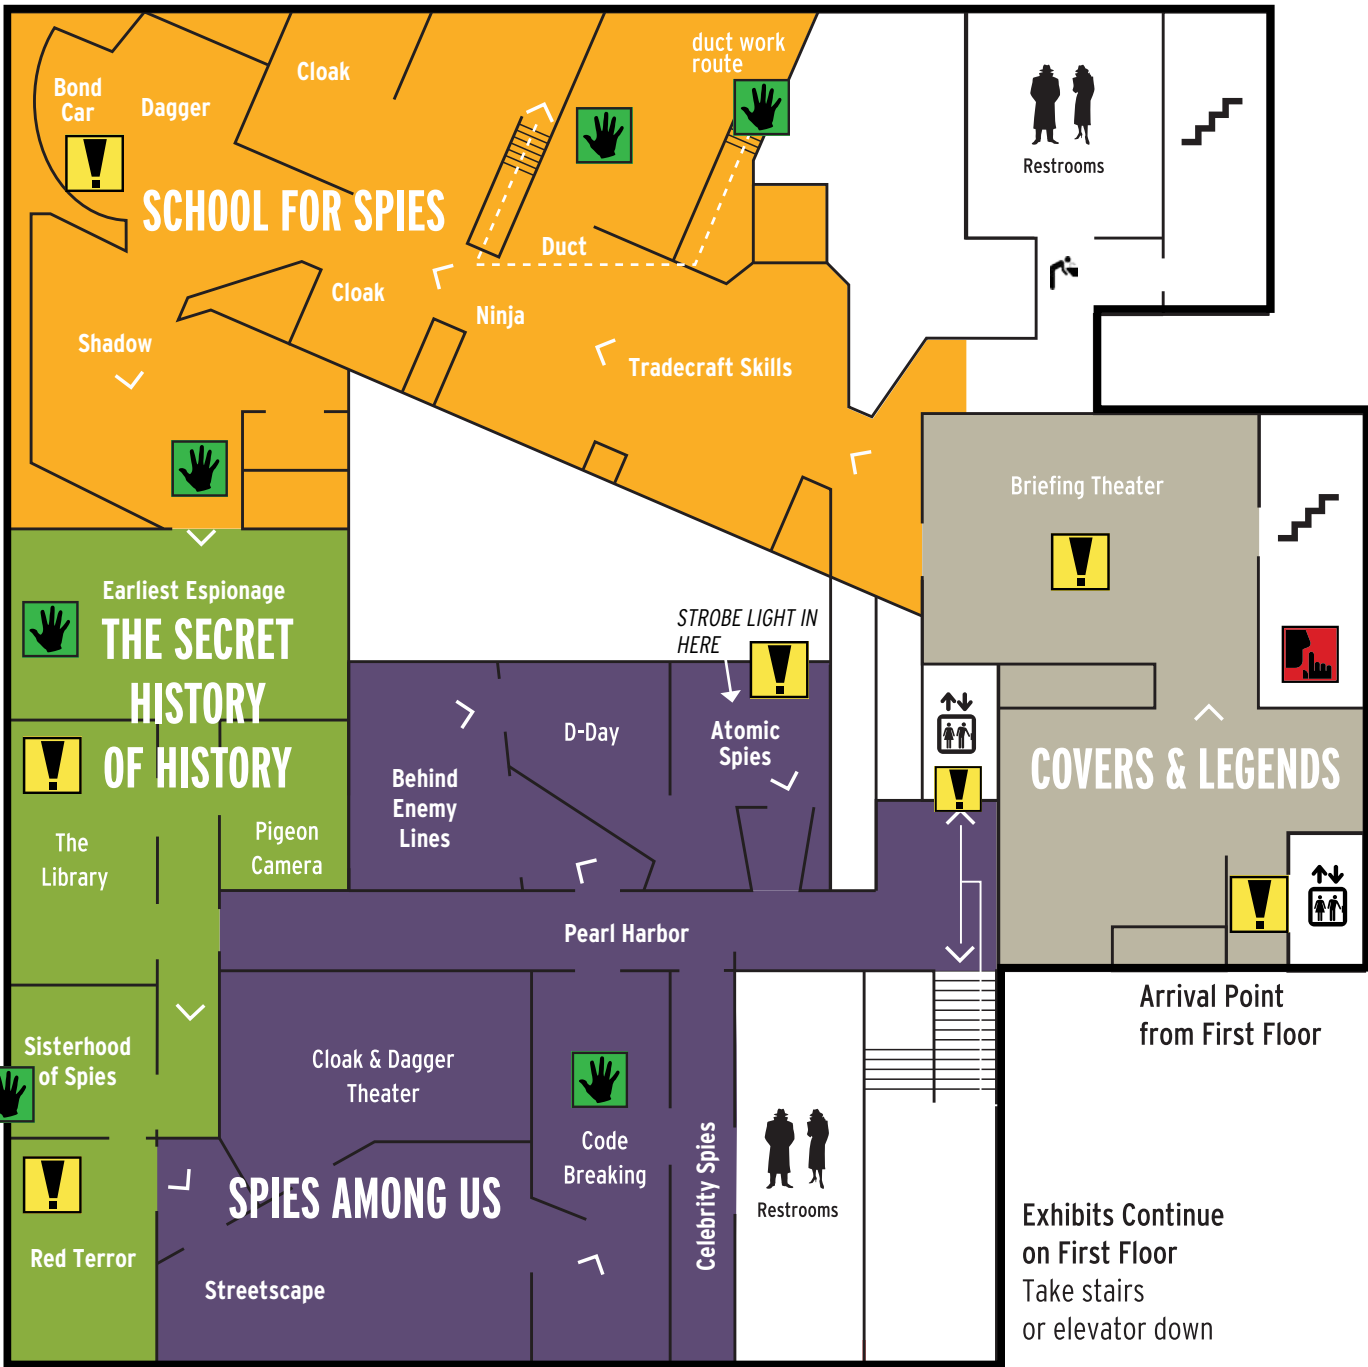

SENSORY MAP

This map shows areas where there is excessive light, noise, or sudden changes in the Museum. Relatively quiet areas inside the Museum are also shown. We recognize that we may not have accounted for all sensitivities. Please speak any Guest Services or Security personnel if your family needs additional assistance.

-  Restrooms
-  Water Fountain
-  Elevators
-  Emergency Exit

- 
QUIET AREA
- 
SURPRISE AREA
(changes in light and/or sound)
- 
HANDS-ON INTERACTIVE

1ST FLOOR

SENSORY MAP

 Restrooms	 QUIET AREA	 SURPRISE AREA <i>(changes in light and/or sound)</i>	 HANDS-ON INTERACTIVE
 Water Fountain			
 Elevators			
 Emergency Exit			

Please see a staff member if you would like to access this quiet area.

Exhibits Continue on First Floor
Take stairs or elevator down

3RD FLOOR