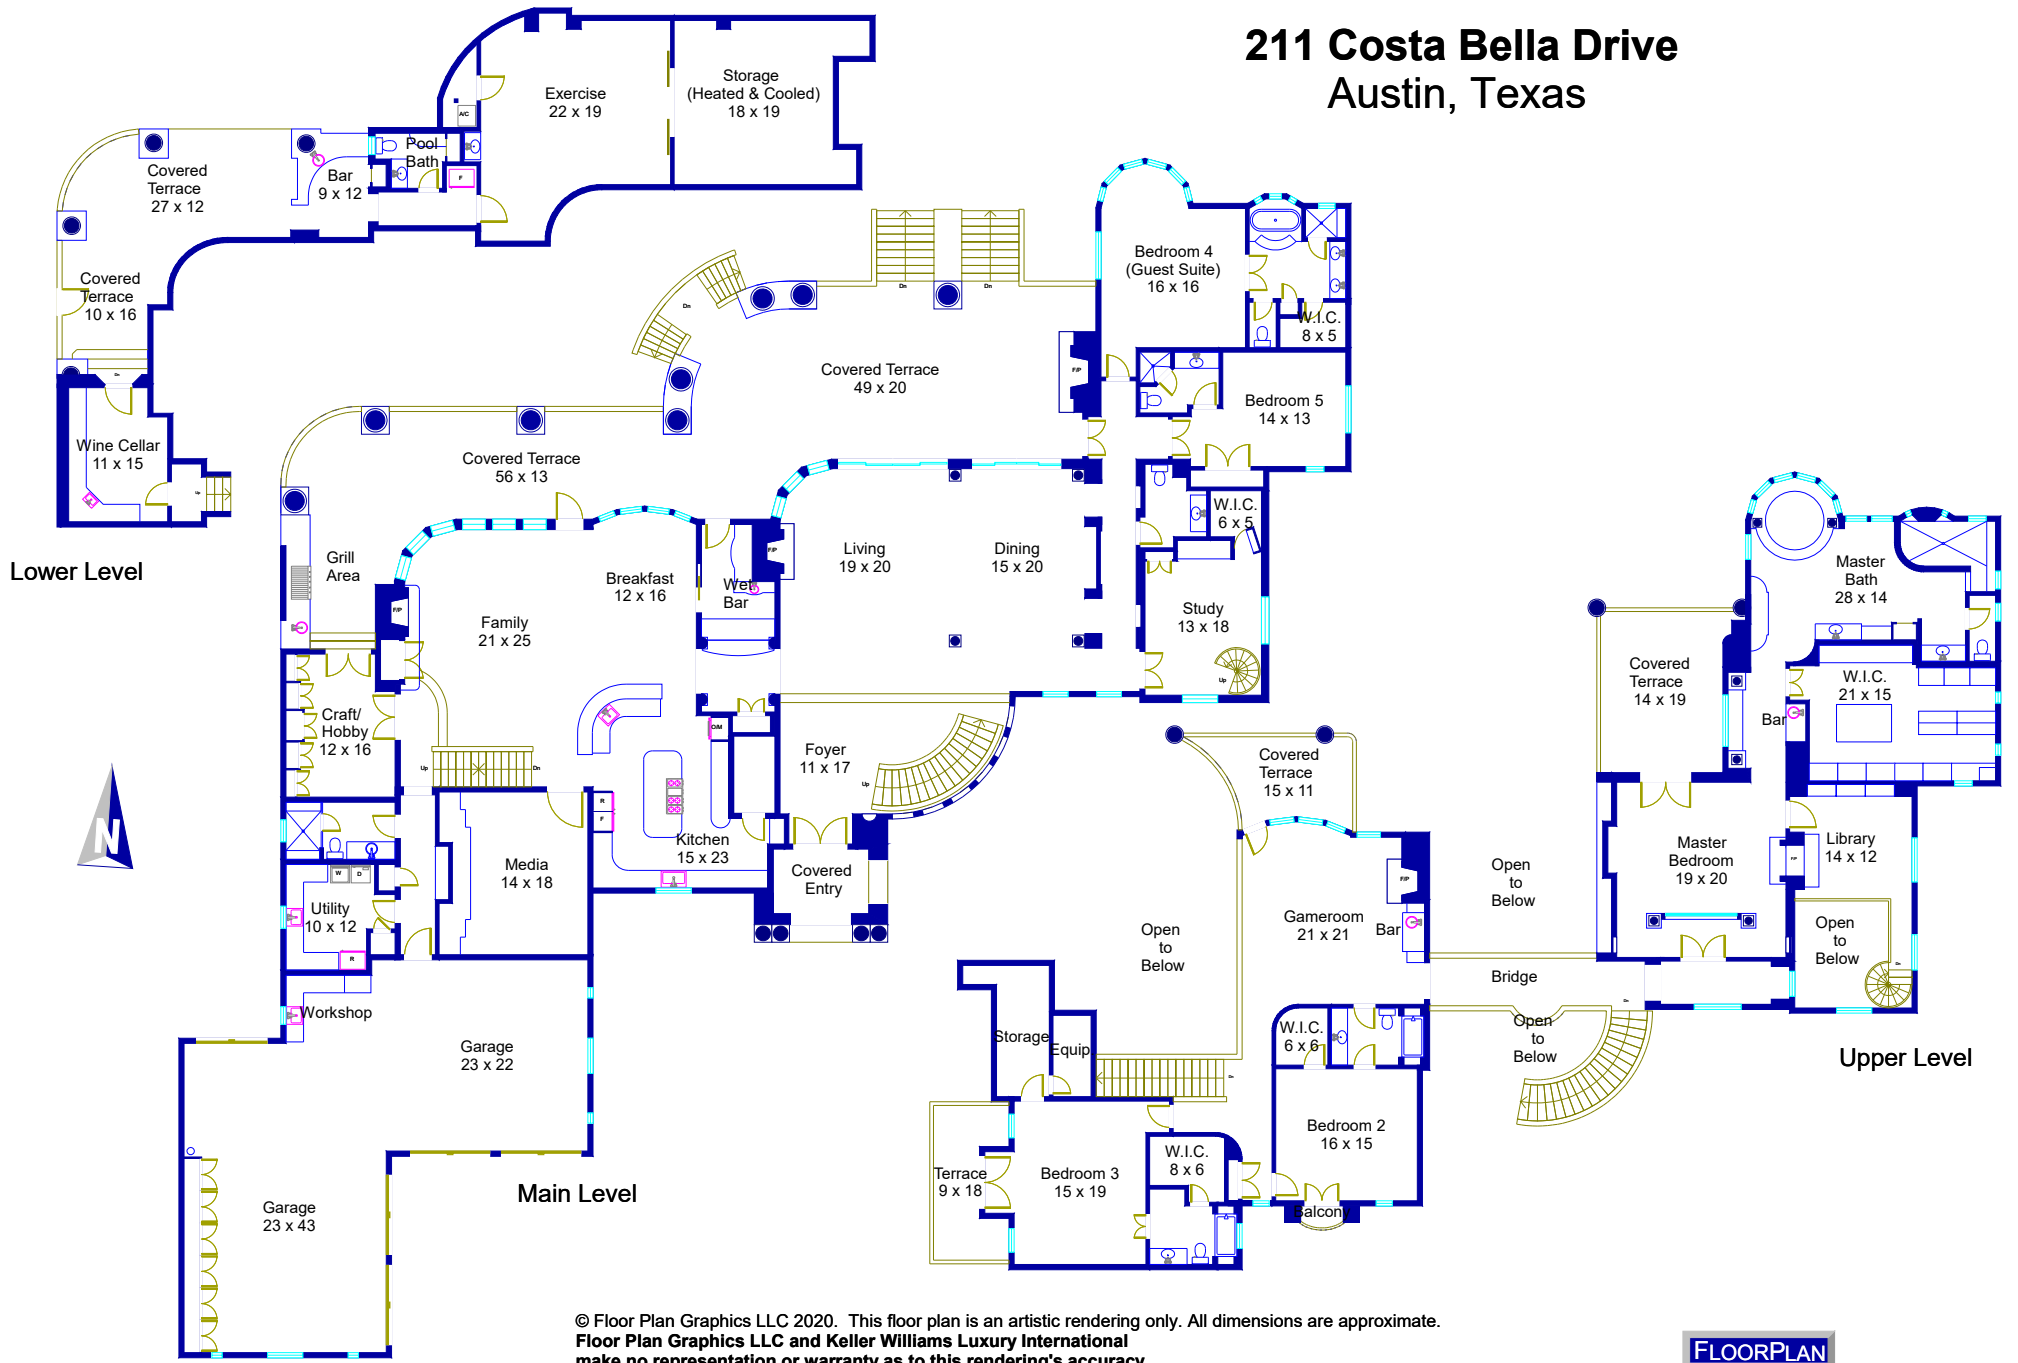

211 Costa Bella Drive Austin, Texas

Lower Level

Main Level

Upper Level

© Floor Plan Graphics LLC 2020. This floor plan is an artistic rendering only. All dimensions are approximate. Floor Plan Graphics LLC and Keller Williams Luxury International make no representation or warranty as to this rendering's accuracy and no measurements or dimensions should be relied upon without independent verification. This floor plan and its respective square footage materials and information remain the property of Floor Plan Graphics LLC.