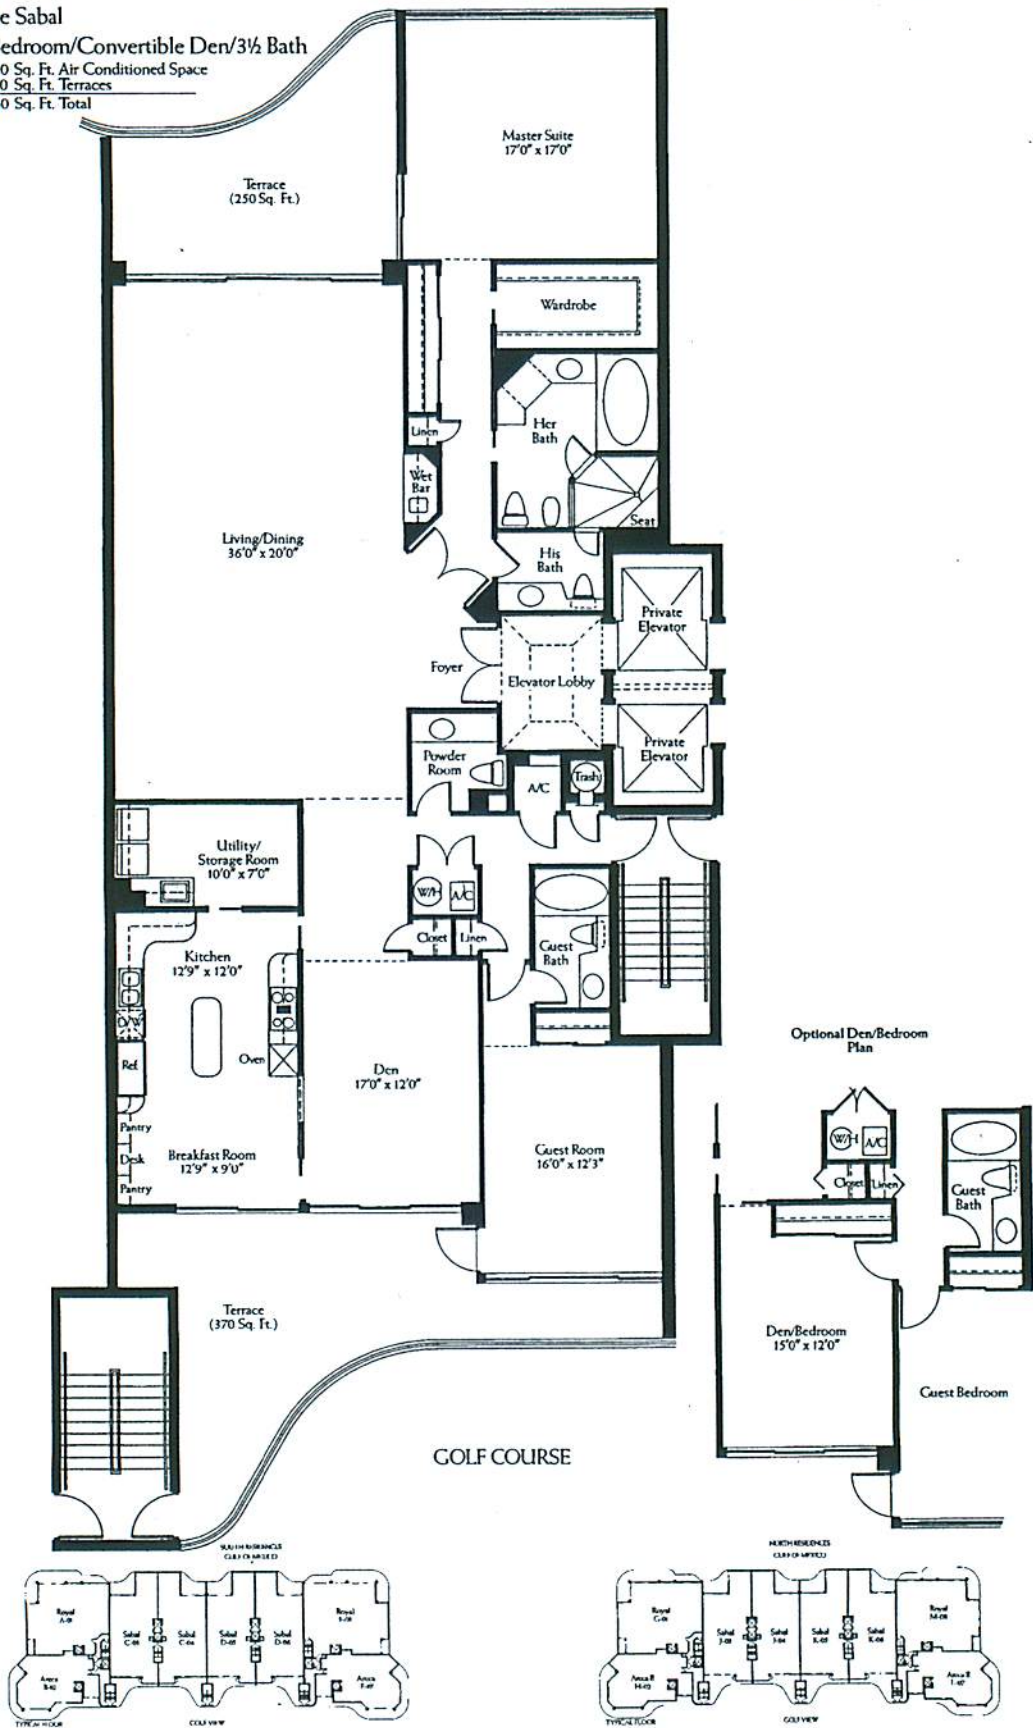

The Sabal
3 Bedroom/Convertible Den/3½ Bath
2,820 Sq. Ft. Air Conditioned Space
620 Sq. Ft. Terraces
3,440 Sq. Ft. Total