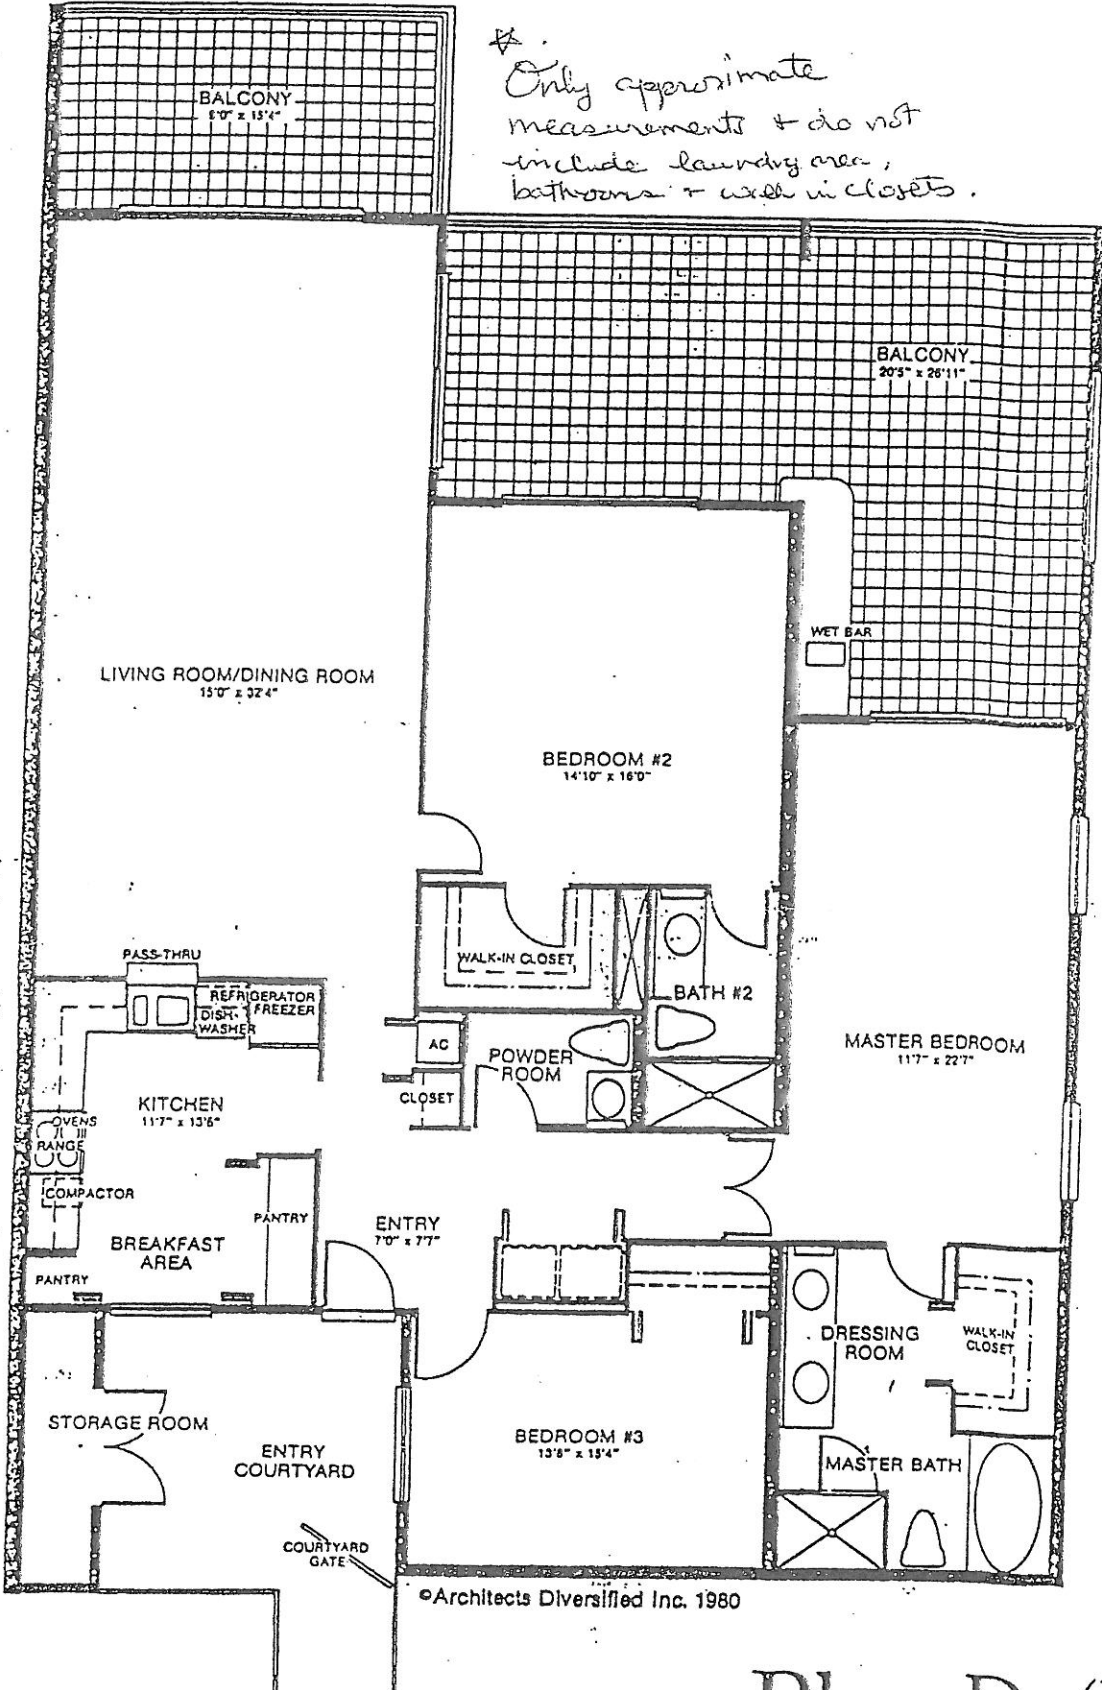

* Only approximate measurements + do not include laundry area, bathrooms + walk in closets.

©Architects Diversified Inc. 1980

Plan D (N)

3 BEDROOM/3 BATH

1837 Sq. Ft. Living Area

541 Sq. Ft. Balcony

2378 Sq. Ft. Plan D(N)