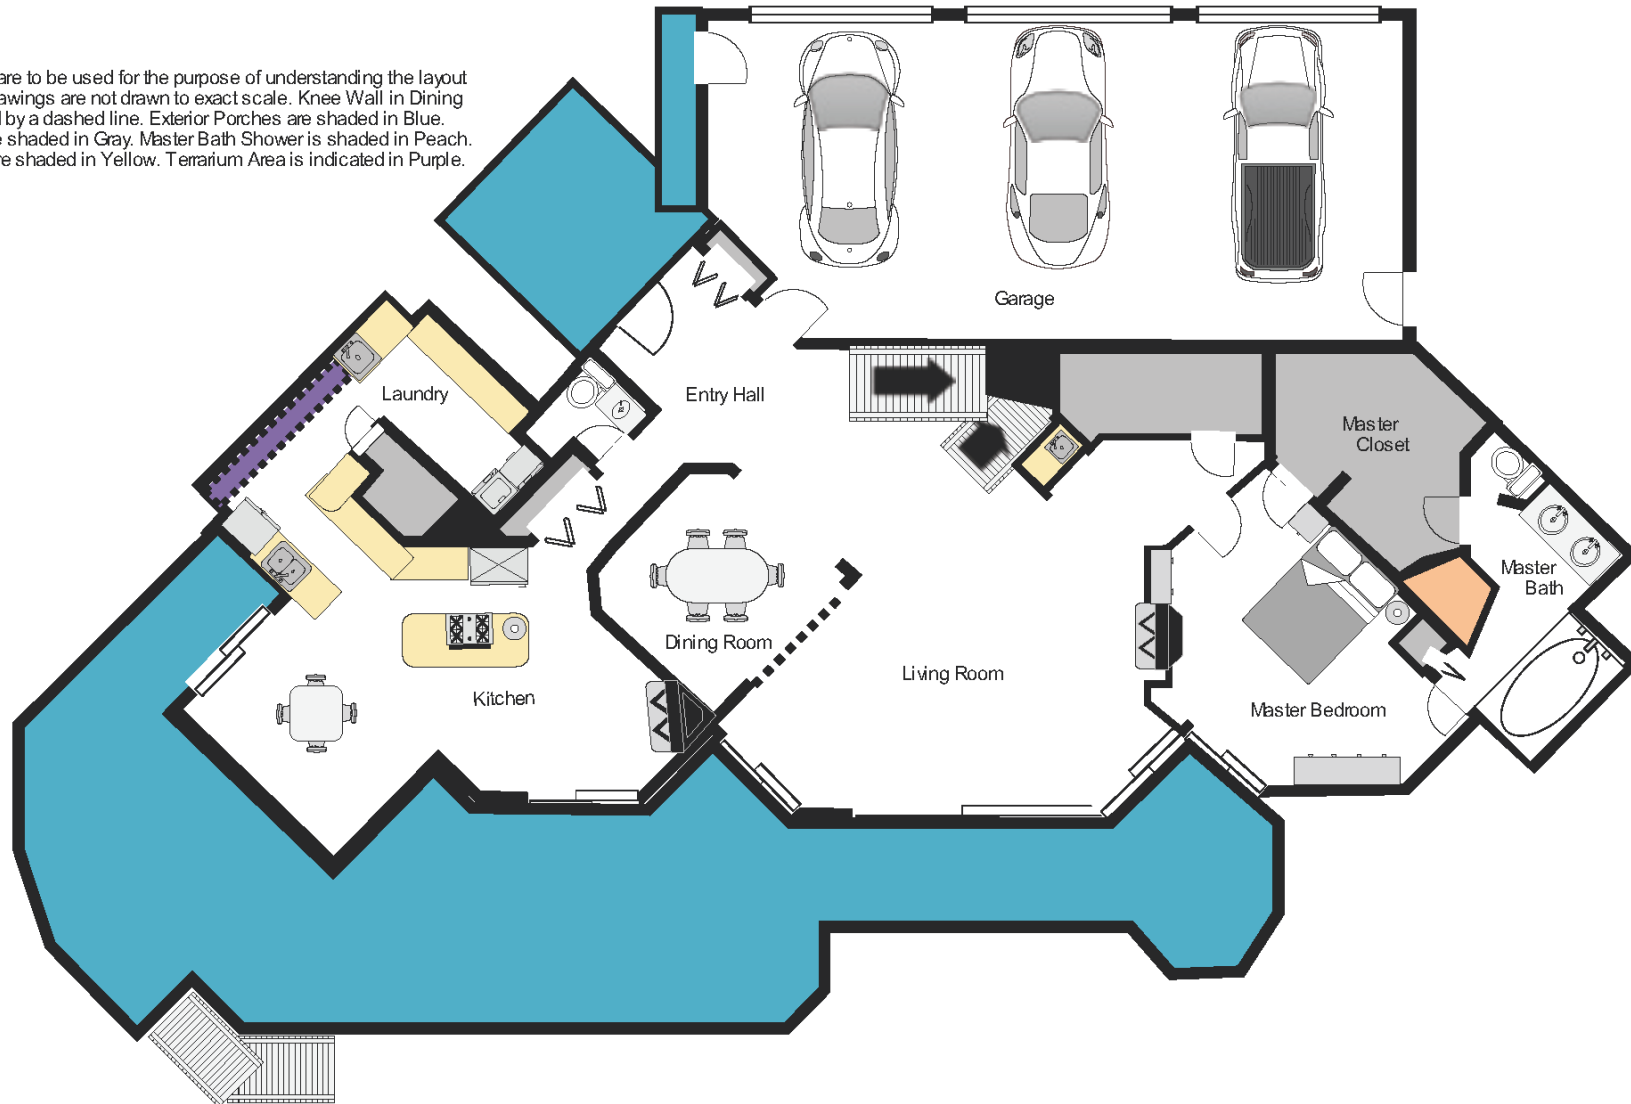

1691 Taughannock Blvd– Main Level

are to be used for the purpose of understanding the layout drawings are not drawn to exact scale. Knee Wall in Dining Room is indicated by a dashed line. Exterior Porches are shaded in Blue. Entry Hall is shaded in Gray. Master Bath Shower is shaded in Peach. Terrarium Area is shaded in Yellow.

1691 Taughannock Blvd– Garden Level

Note: Drawings are for the purpose of understanding the layout of this property, and are not drawn to exact scale: Areas shaded black do not represent living space on this level. Closets are shaded in Gray. Dotted line indicates a Knee Wall