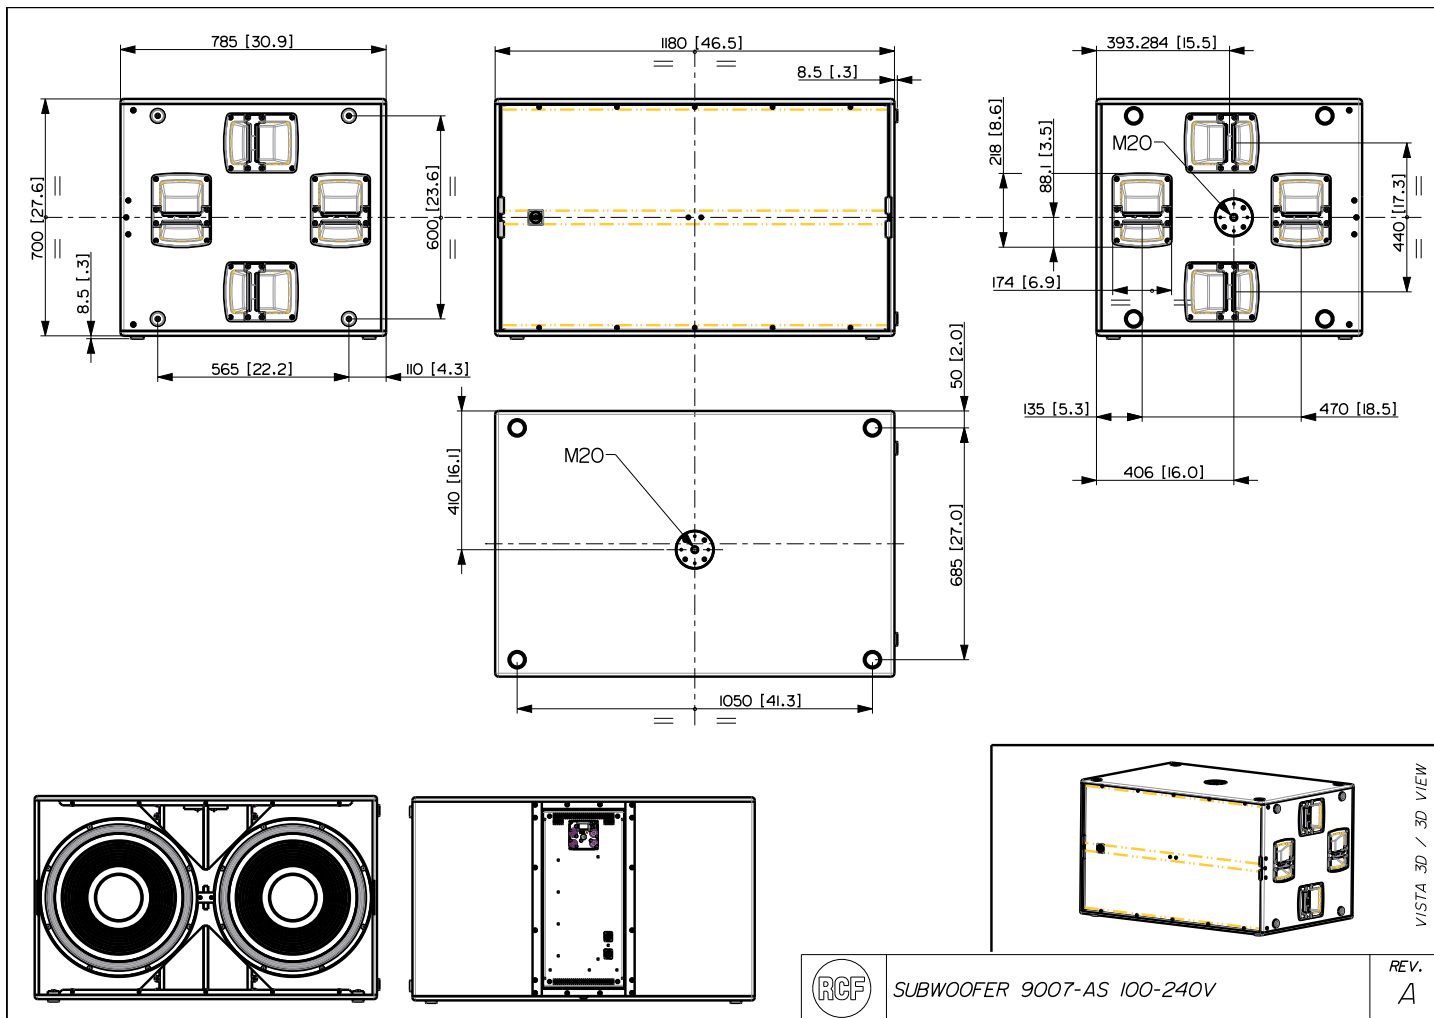

## TECHNICAL SPECIFICATIONS

<b>Acoustical specifications</b>	Frequency Response:	20 Hz ÷ 400 Hz
	Max SPL @ 1m:	141 dB
<b>Transducers</b>	Woofers:	2 x 21", 4.0" v.c
<b>Input/Output section</b>	Input signal:	bal/unbal
	Input connectors:	XLR
	Output connectors:	XLR
	Input sensitivity:	+4 dBu
<b>Processor section</b>	Hi-Pass Frequencies:	25Hz, 35Hz
	Low-Pass Frequencies:	Variable from 50Hz to 400Hz
	Protections:	Thermal, RMS
	Limiter:	Fast Limiter
	Controls:	Gain, EQ, Xover, Phase switch, Output Delay Settings, Cardiloid
	RDNet:	Yes
<b>Power section</b>	Total Power:	7200 W Peak, 3600 W RMS
	Low frequencies:	7200 W Peak, 3600 W RMS
	Cooling:	Convection
	Connections:	Powercon IN/OUT
<b>Standard compliance</b>	CE marking:	Yes
<b>Physical specifications</b>	Cabinet/Case Material:	Baltic birch plywood
	Hardware:	Mounting points, 2 x M20
	Handles:	8 side
	Color:	Black
<b>Size</b>	Height:	708 mm / 27.87 inches
	Width:	1188 mm / 46.77 inches
	Depth:	785 mm / 30.91 inches
	Weight:	96 kg / 211.64 lbs
<b>Shipping informations</b>	Package Height:	760 mm / 29.92 inches
	Package Width:	825 mm / 32.48 inches
	Package Depth:	1135 mm / 44.69 inches
	Package Weight:	110 kg / 242.51 lbs

## PART NUMBER

- 13000493**

SUB 9007-AS

90-240V

EAN 8024530013578

VISTA 3D / 3D VIEW