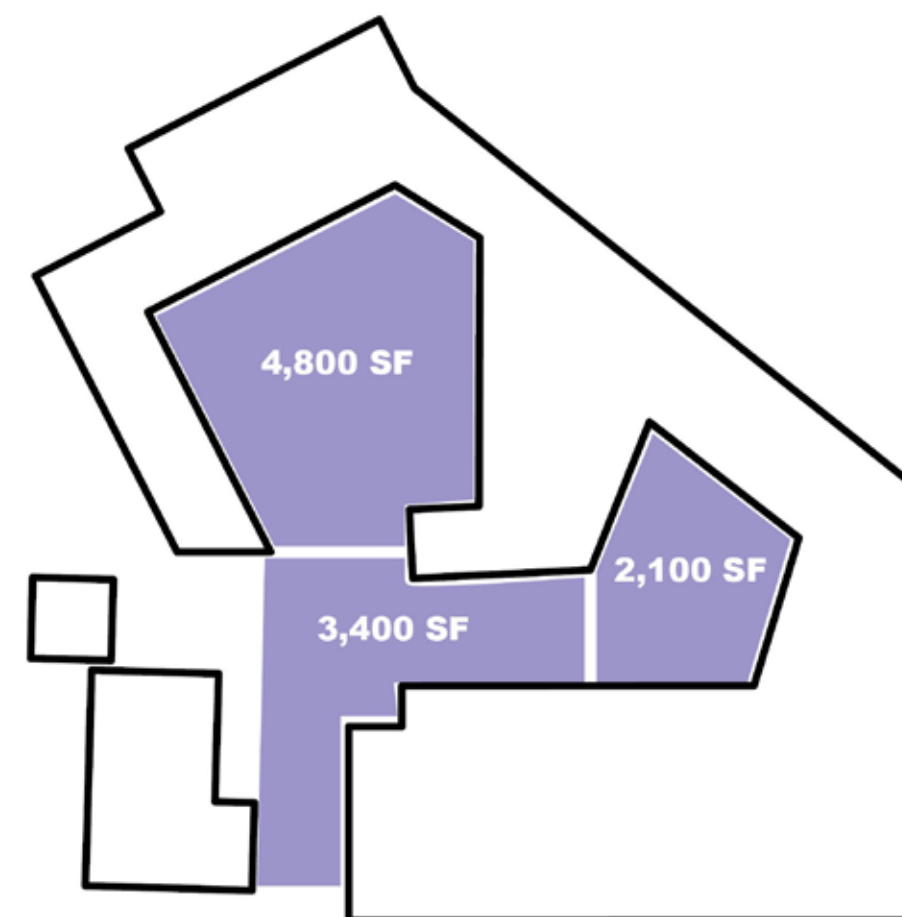

# 299 BROADWAY

SOMERVILLE, MA

August 19, 2021

**MARK**  
DEVELOPMENT

**utile** **SPECK & ASSOCIATES**

**PRINCIPLE** 

Liberties Walk, Philadelphia

Bow Market, Somerville

299 Broadway: 20,215 SF

Bow Market: 10,300 SF

**Public: 25,108 SF: 23%**  
**Private: 8,142 SF: 7%**

**Open Space: 33,250 SF**  
**Total Site: 108,450 SF**  
**30%**

THANK YOU!

**MARK**  
DEVELOPMENT

**utile**

# September 21: 12:00PM

Shadow  
Net New Shadow

5 Story Scheme

6 Story Scheme

# September 21: 3:00PM

Shadow  
Net New Shadow

5 Story Scheme

6 Story Scheme