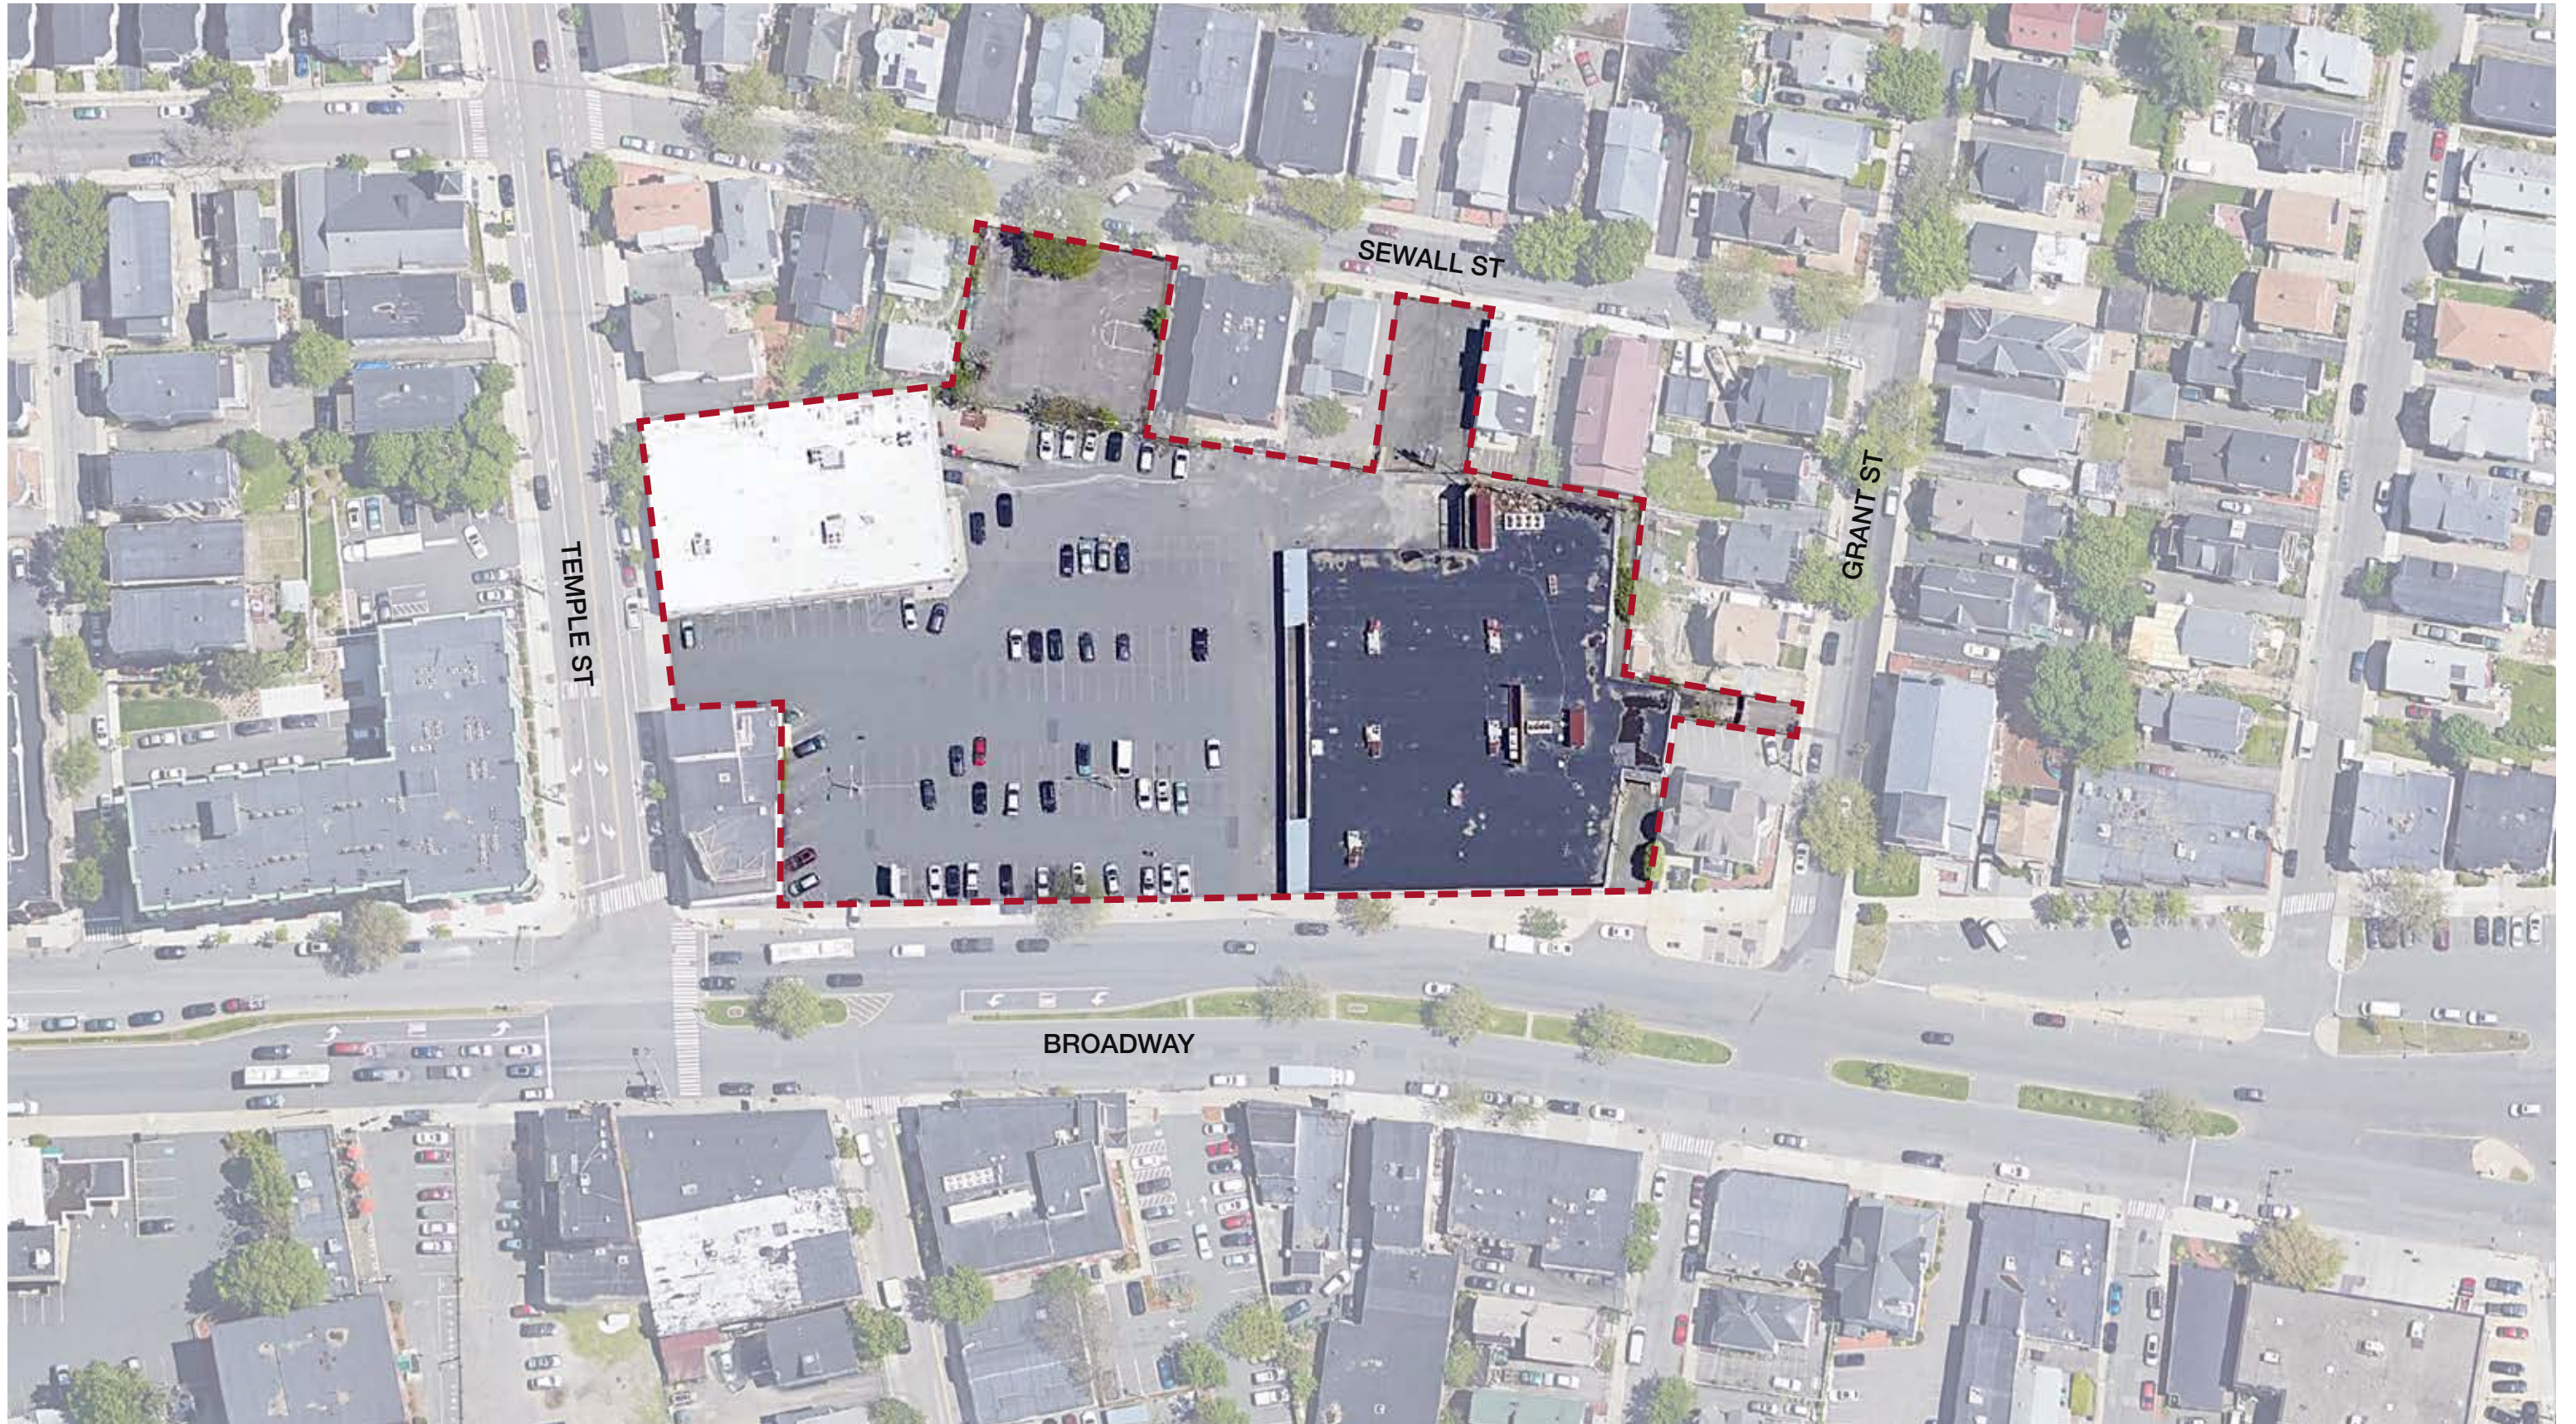

# 299 BROADWAY

SOMERVILLE, MA

August 19, 2021

**MARK**  
DEVELOPMENT

**utile** **SPECK & ASSOCIATES**

**PRINCIPLE** 

Liberties Walk, Philadelphia

Bow Market, Somerville

299 Broadway: 20,215 SF

Bow Market: 10,300 SF

**Public: 25,108 SF: 23%**  
**Private: 8,142 SF: 7%**

**Open Space: 33,250 SF**  
**Total Site: 108,450 SF**  
**30%**

THANK YOU!

**MARK**  
DEVELOPMENT

**utile**

# September 21: 12:00PM

Shadow  
Net New Shadow

5 Story Scheme

6 Story Scheme

# September 21: 3:00PM

Shadow  
Net New Shadow

5 Story Scheme

6 Story Scheme