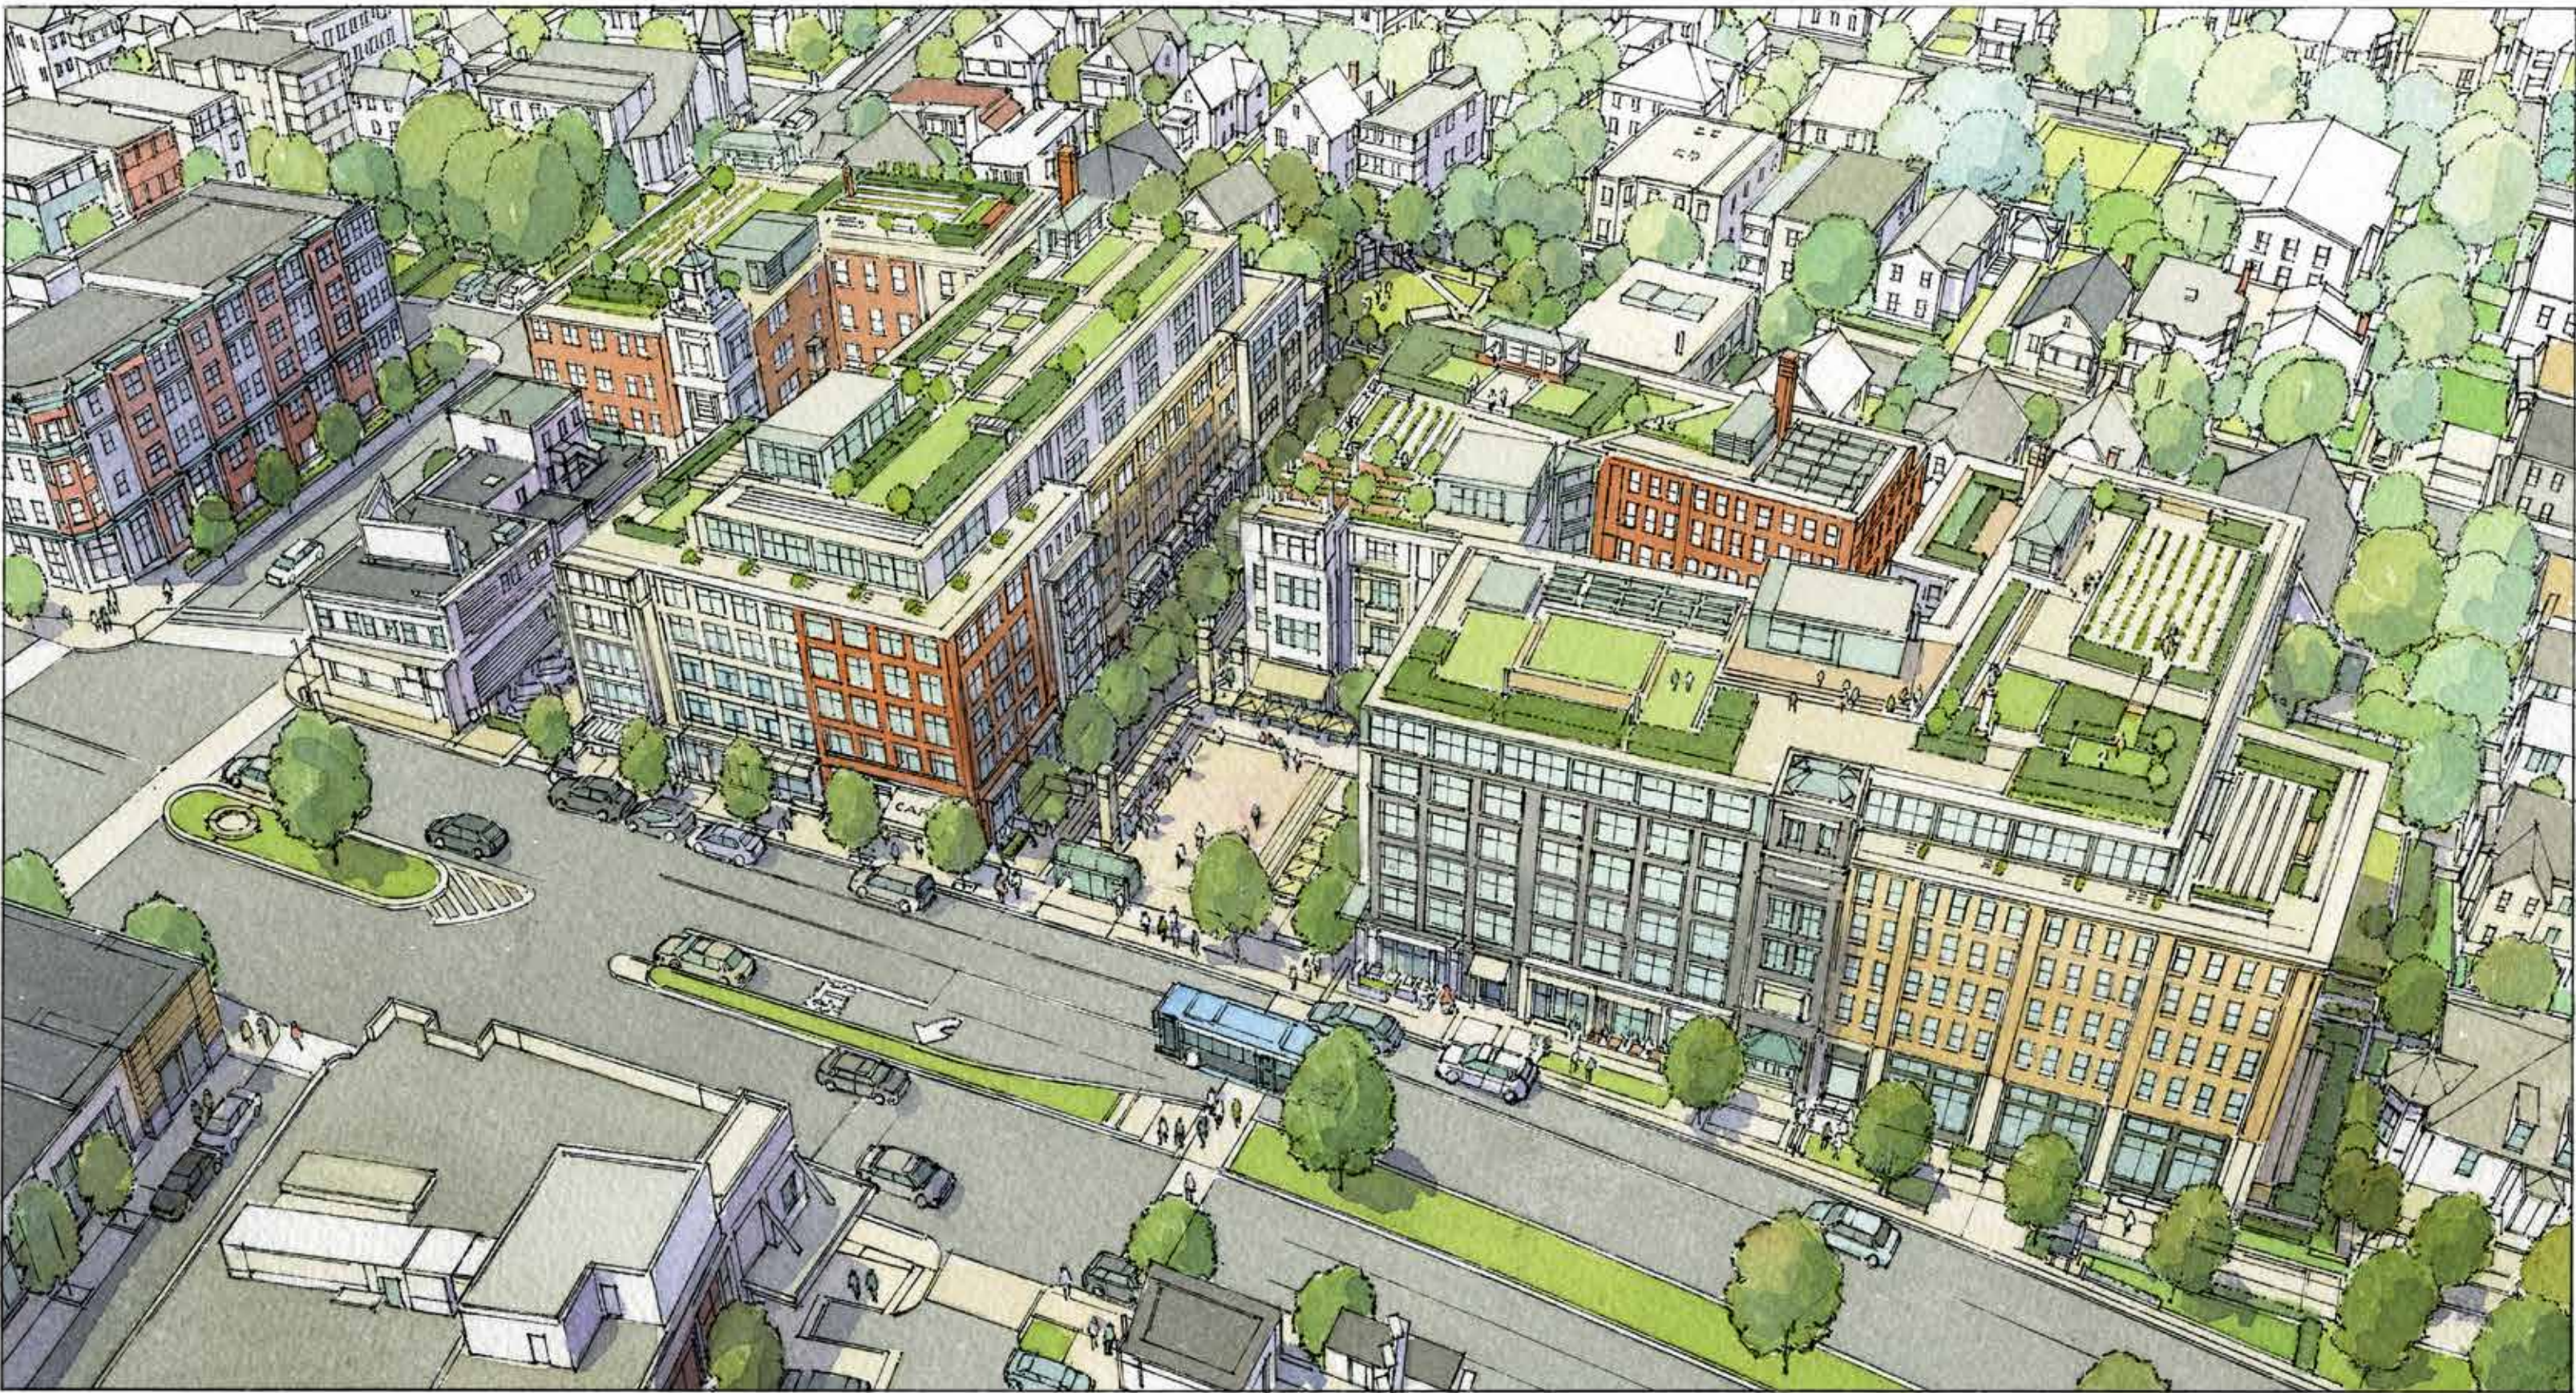

# 299 BROADWAY

SOMERVILLE, MA

August 19, 2021

**MARK**  
DEVELOPMENT

**utile** **SPECK & ASSOCIATES**

**PRINCIPLE** 

Liberties Walk, Philadelphia

Bow Market, Somerville

299 Broadway: 20,215 SF

Bow Market: 10,300 SF

**Public: 25,108 SF: 23%**  
**Private: 8,142 SF: 7%**

**Open Space: 33,250 SF**  
**Total Site: 108,450 SF**  
**30%**

THANK YOU!

**MARK**  
DEVELOPMENT

**utile**

# September 21: 12:00PM

Shadow  
Net New Shadow

5 Story Scheme

6 Story Scheme

# September 21: 3:00PM

Shadow  
Net New Shadow

5 Story Scheme

6 Story Scheme