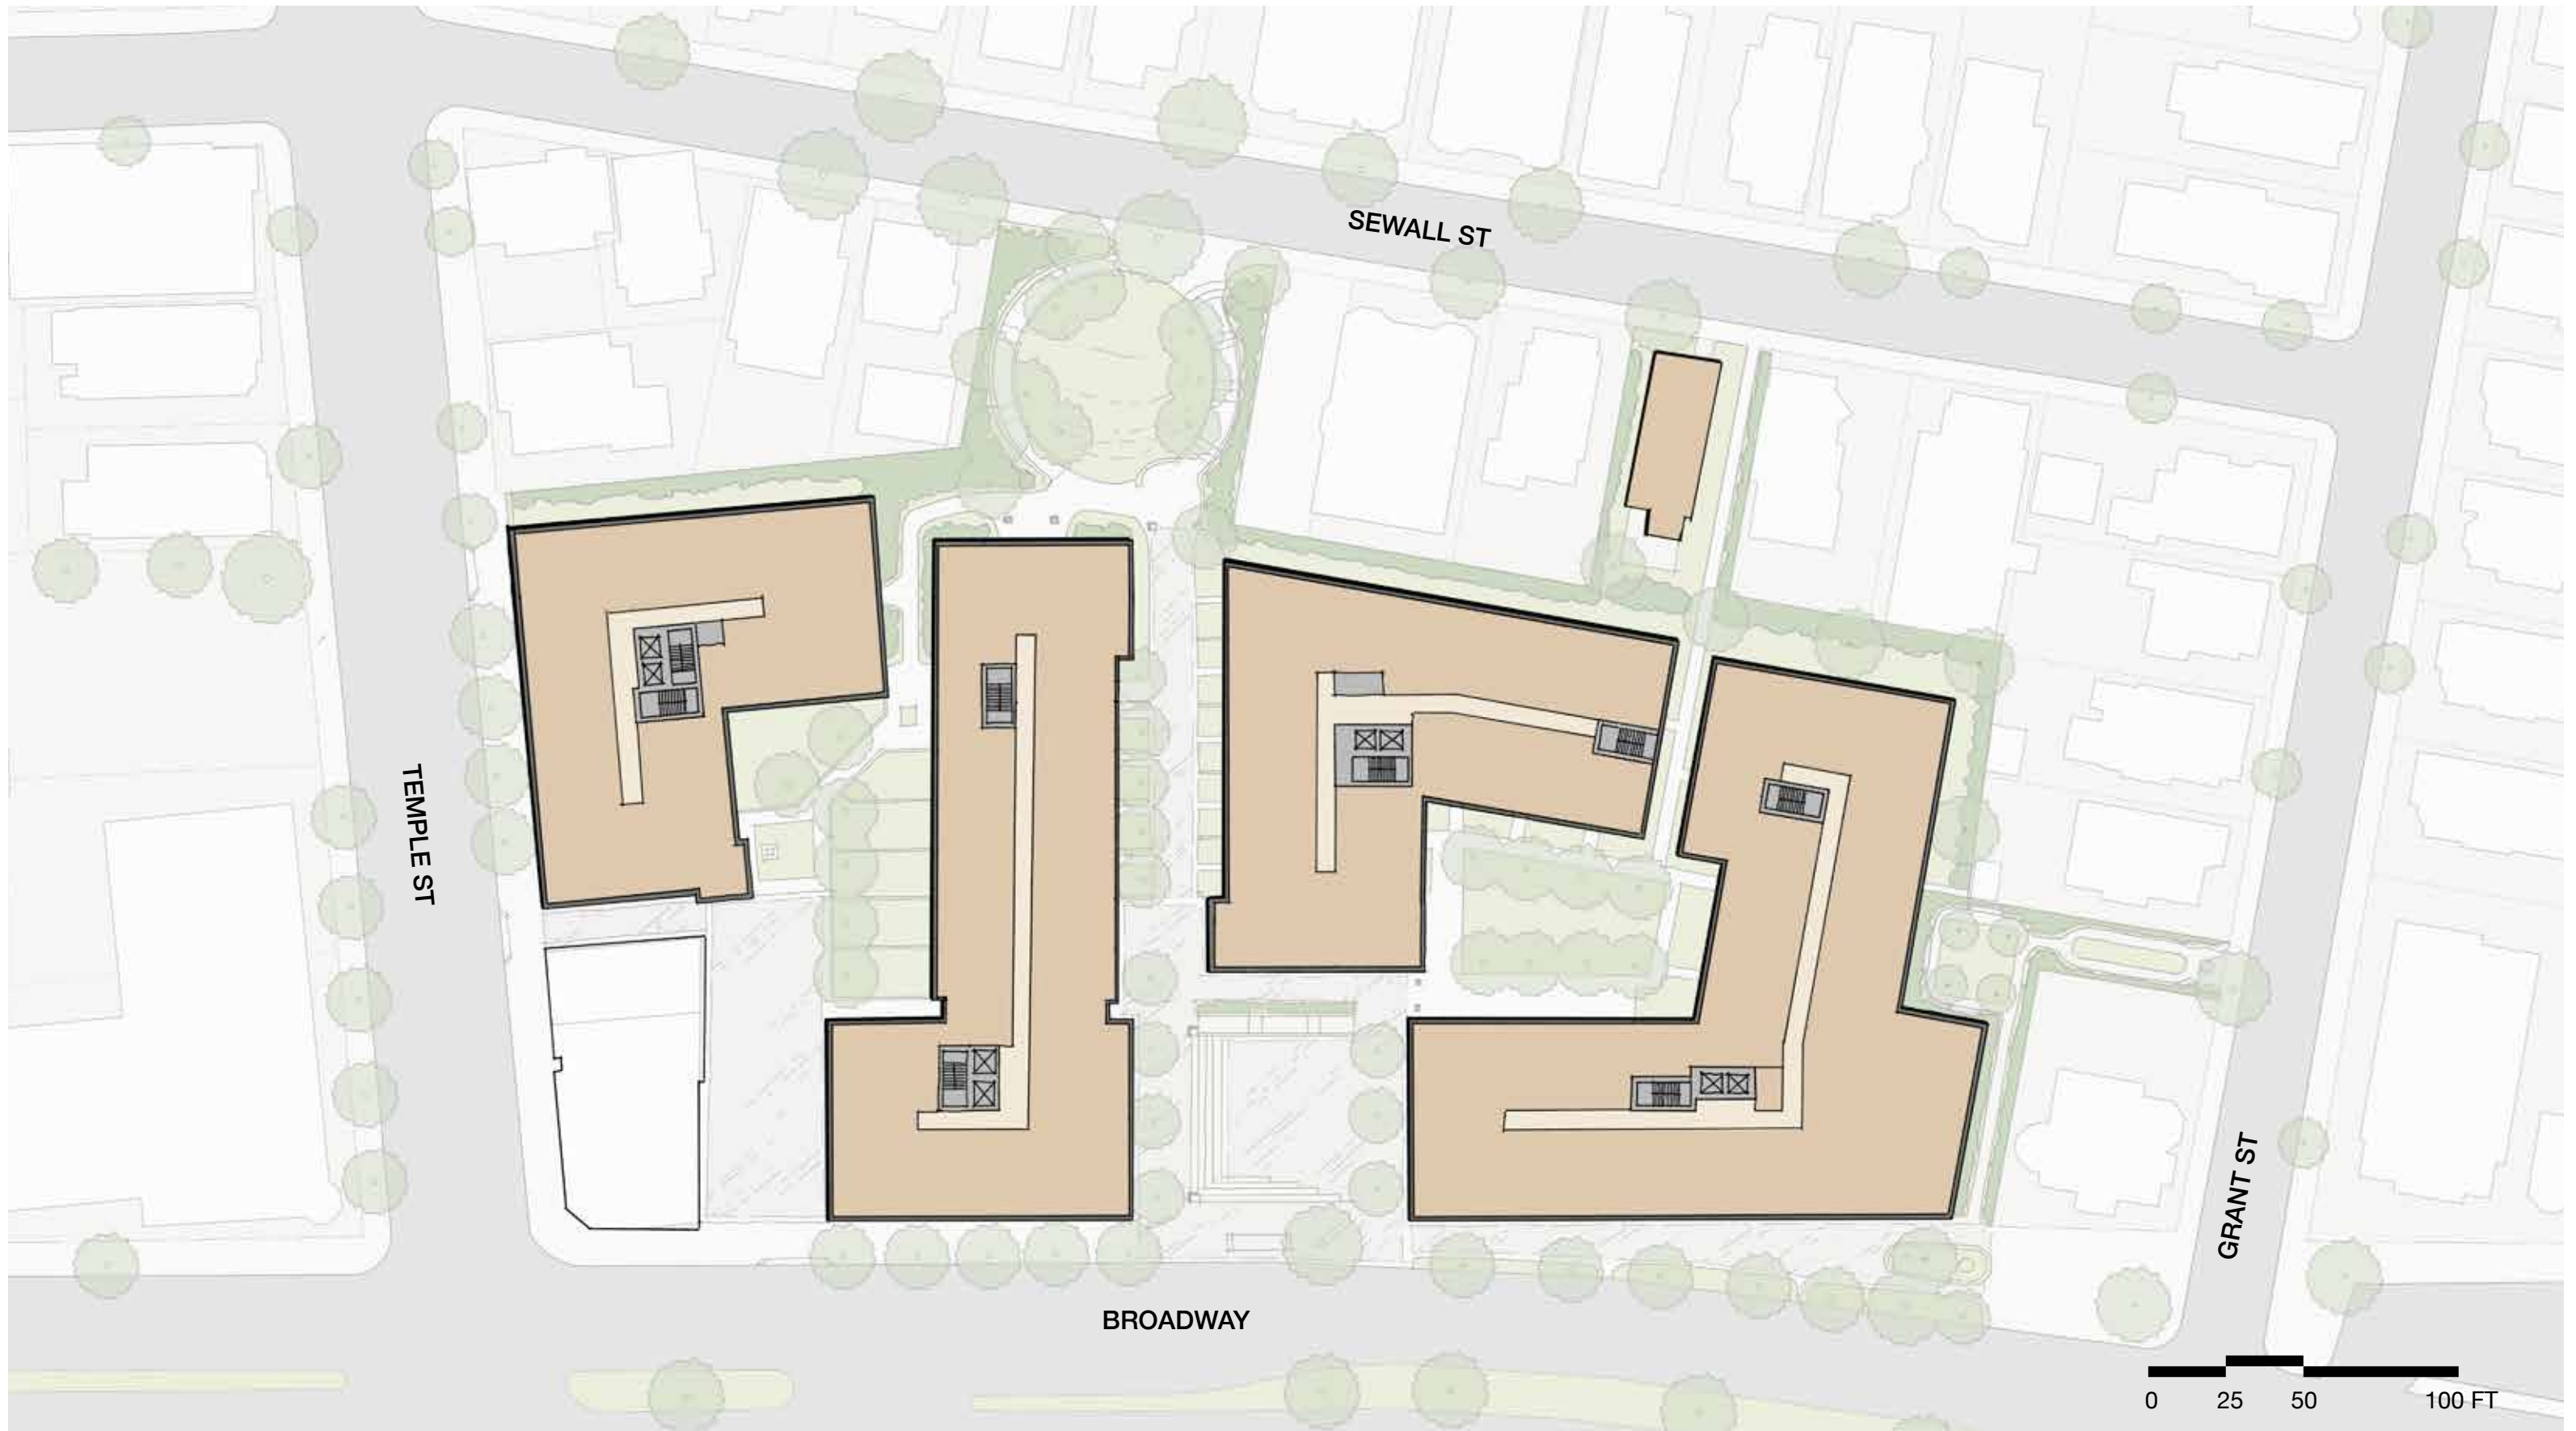

299 Broadway: 20,215 SF

Bow Market: 10,300 SF

**Public: 25,108 SF: 23%**  
**Private: 8,142 SF: 7%**

**Open Space: 33,250 SF**  
**Total Site: 108,450 SF**  
**30%**

THANK YOU!

**MARK**  
DEVELOPMENT

**utile**

# September 21: 12:00PM

Shadow  
Net New Shadow

5 Story Scheme

6 Story Scheme

# September 21: 3:00PM

Shadow  
Net New Shadow

5 Story Scheme

6 Story Scheme