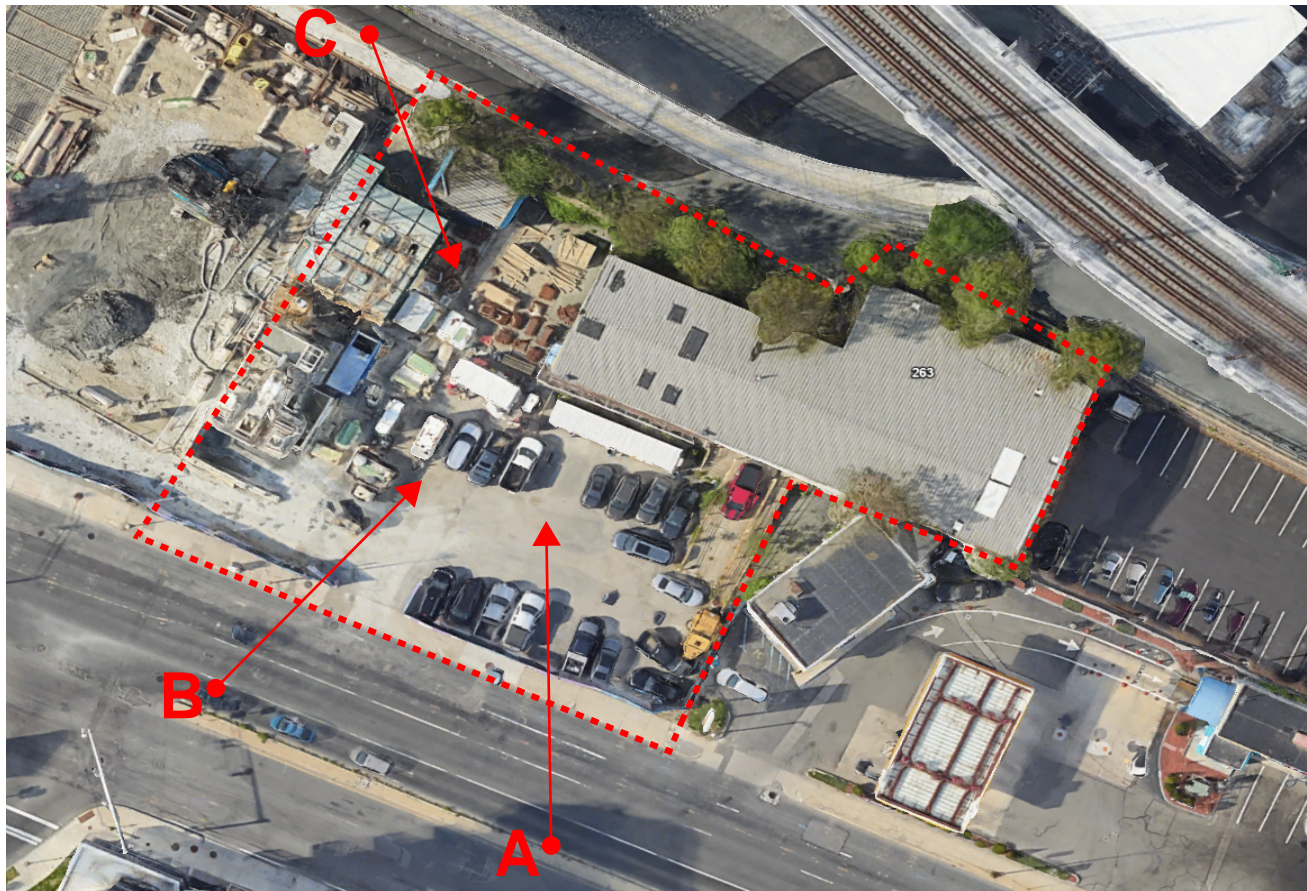

1 McGRATH HIGHWAY
SOMERVILLE, MA 02143

263 MONSIGNOR O'BRIEN HIGHWAY
CAMBRIDGE, MA 02141

Gold Star
Mothers Park

CAR WASH **DEMOLISHED** / STORAGE **DEMOLISHED**
 MBTA & COMMUNITY PATH BEHIND

- * 1 McGRATH HIGHWAY, SOMERVILLE, MA 02143
- * 263 MONSIGNOR O'BRIEN HIGHWAY, CAMBRIDGE, MA 02141