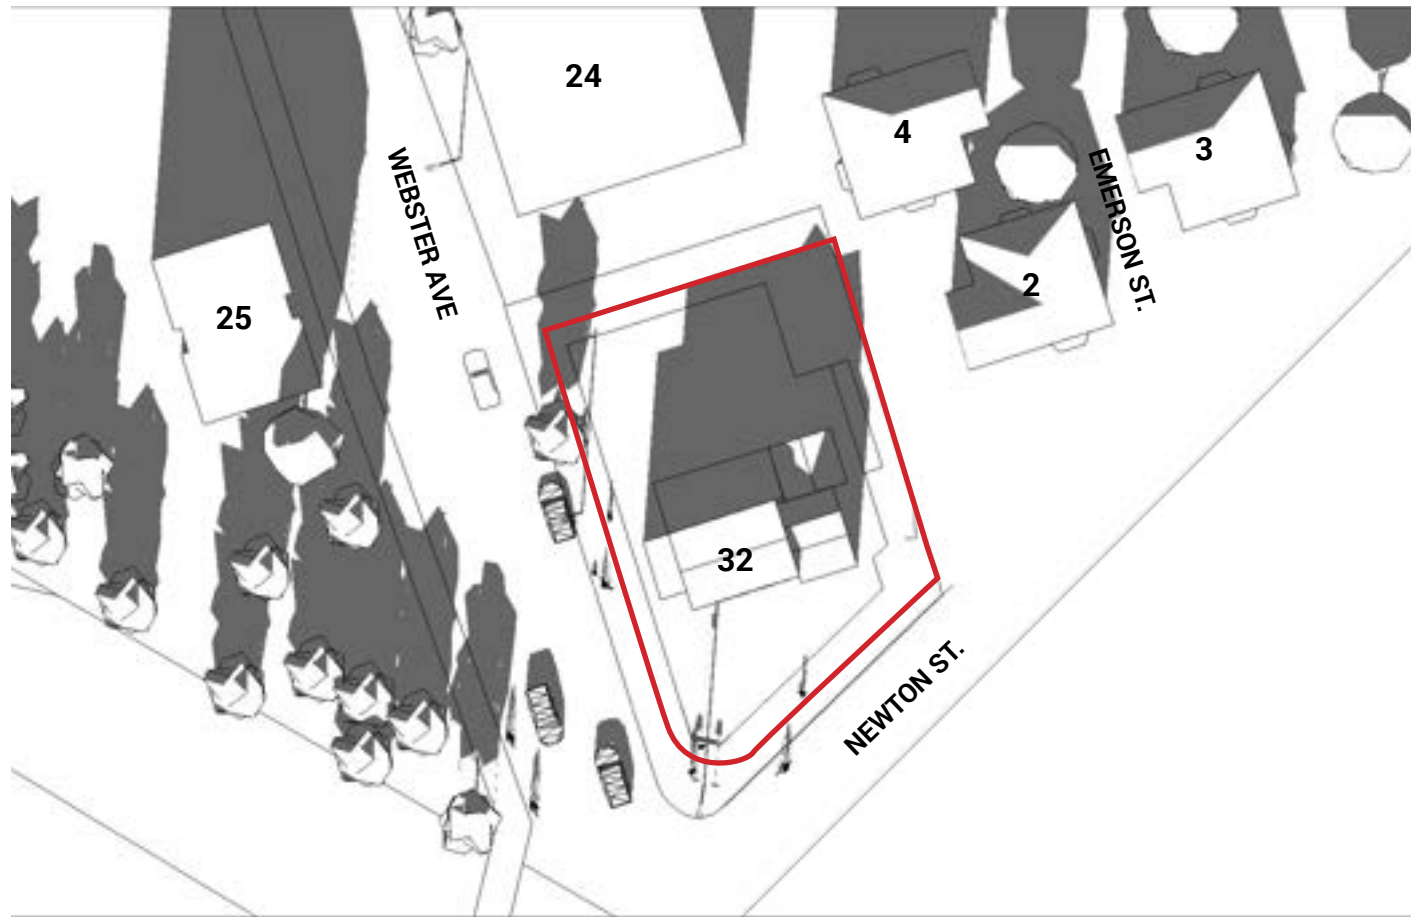

SHADOW STUDY

32 WEBSTER AVE
SOMERVILLE, MA

EXISTING + PROPOSED
SUN STUDY COMPARISON

EXISTING

PROPOSED

EXISTING

PROPOSED

EXISTING

PROPOSED

EXISTING

PROPOSED

EXISTING

PROPOSED

EXISTING

PROPOSED

EXISTING + PROPOSED
NET NEW SHADOWS