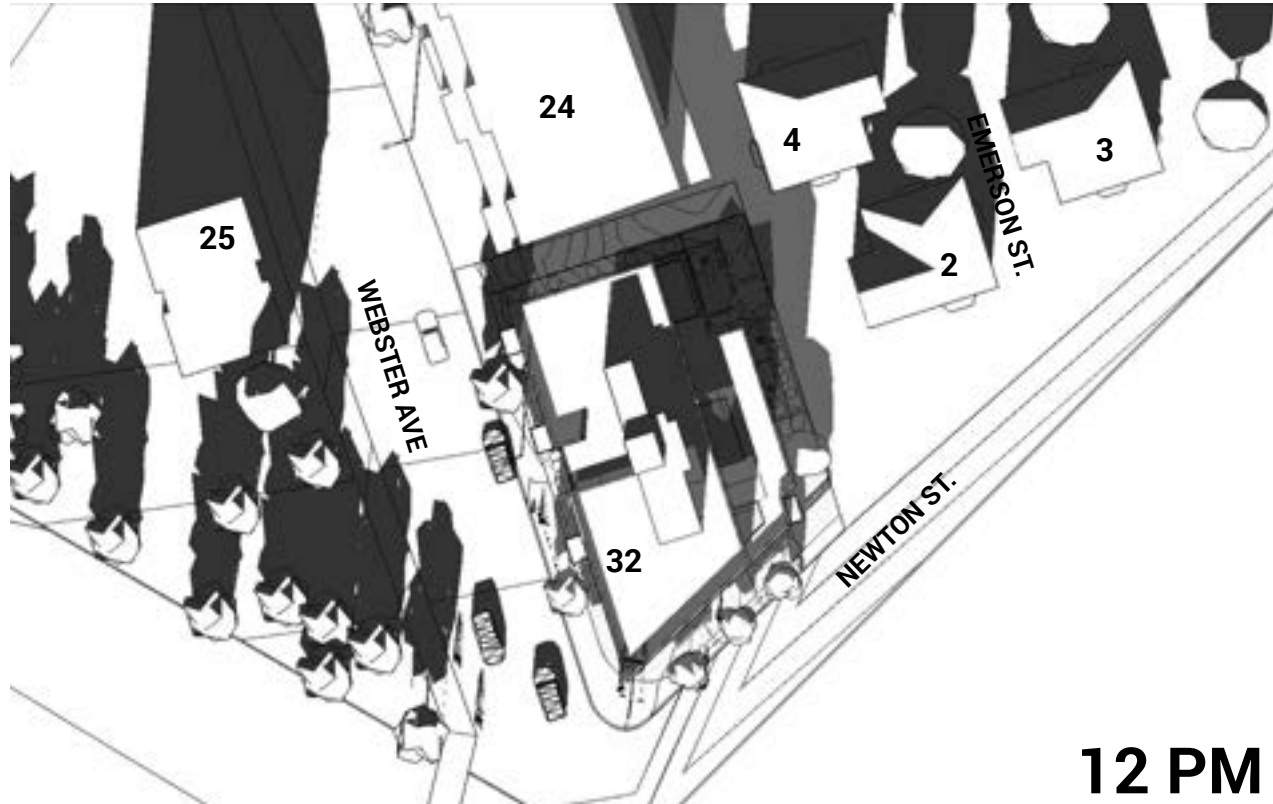

PROPOSED

EXISTING

PROPOSED

EXISTING

PROPOSED

EXISTING

PROPOSED

EXISTING + PROPOSED
NET NEW SHADOWS

9 AM

3 PM

12 PM

9 AM

3 PM

12 PM

6 PM

9 AM

3 PM

12 PM

6 PM

EXISTING + PROPOSED
CUMULATIVE SHADOWS

EXISTING

PROPOSED

EXISTING

PROPOSED