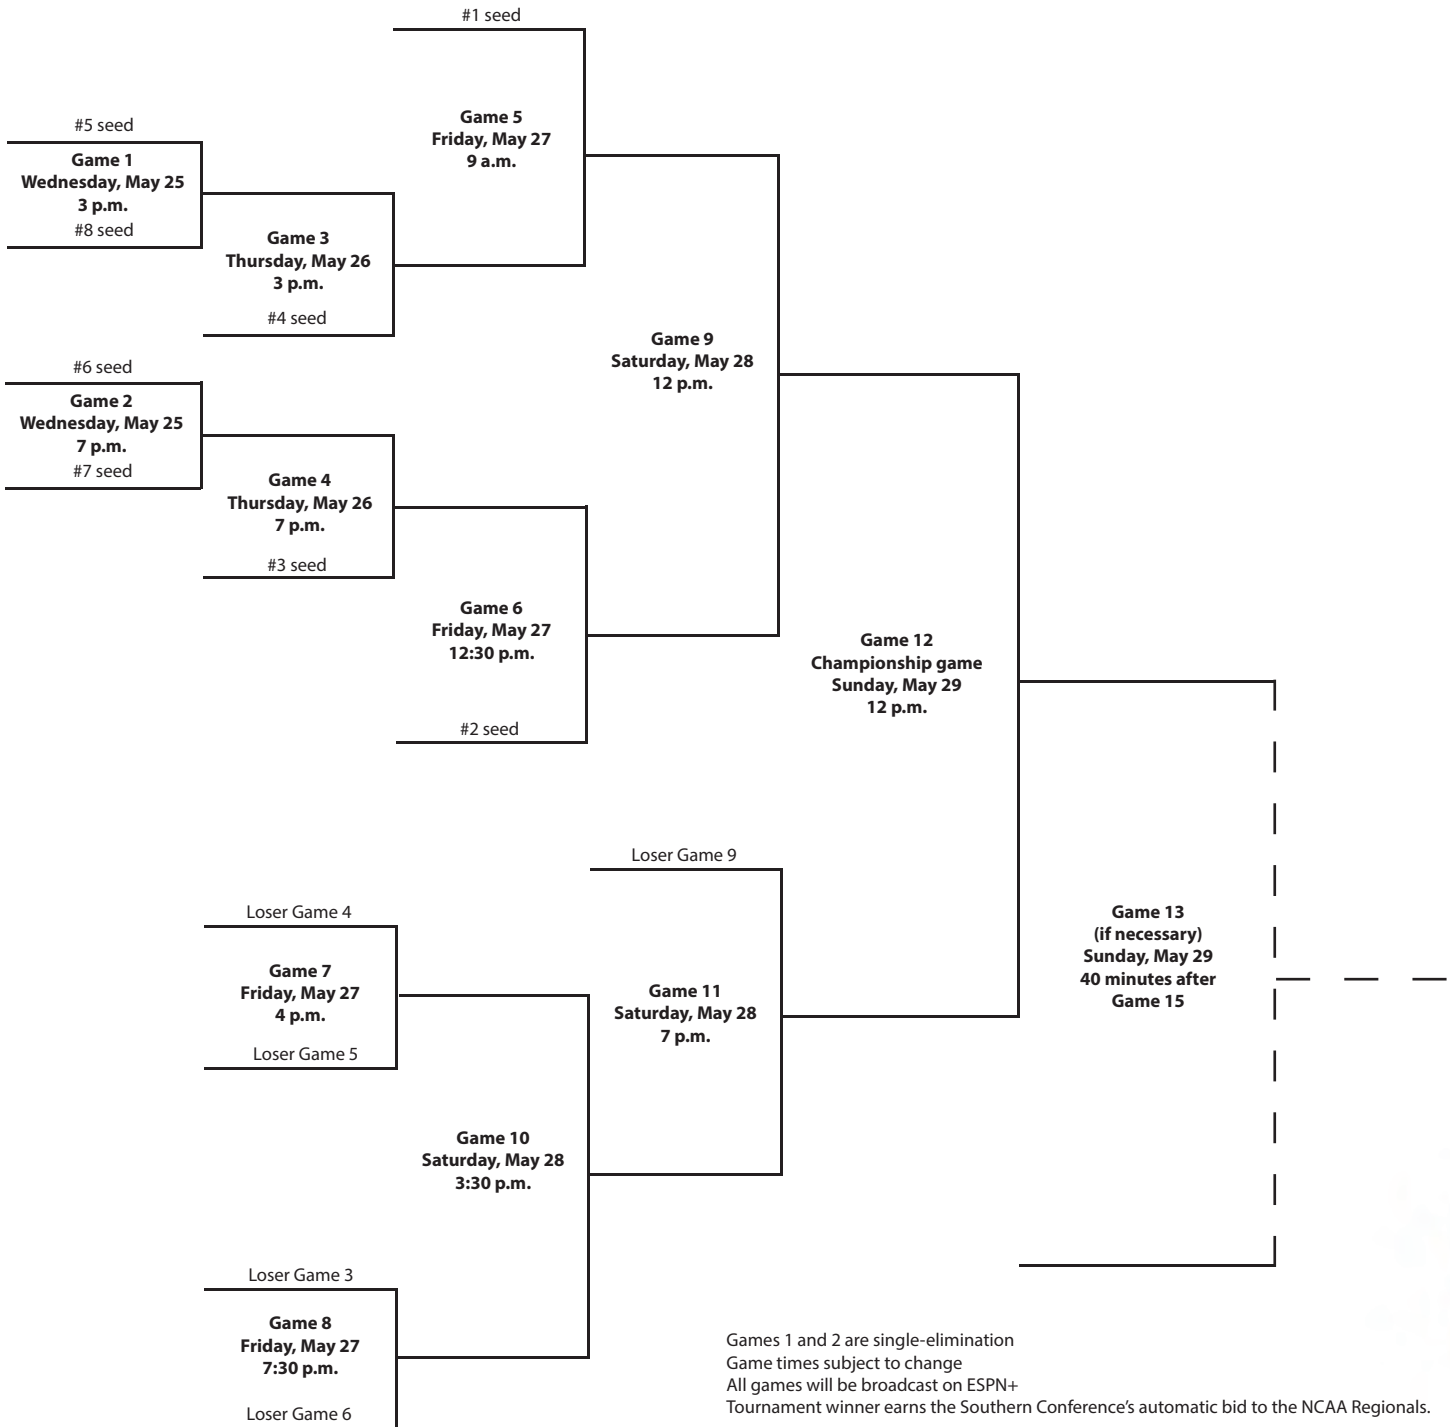

Games 1 and 2 are single-elimination
Game times subject to change
All games will be broadcast on ESPN+
Tournament winner earns the Southern Conference's automatic bid to the NCAA Regionals.