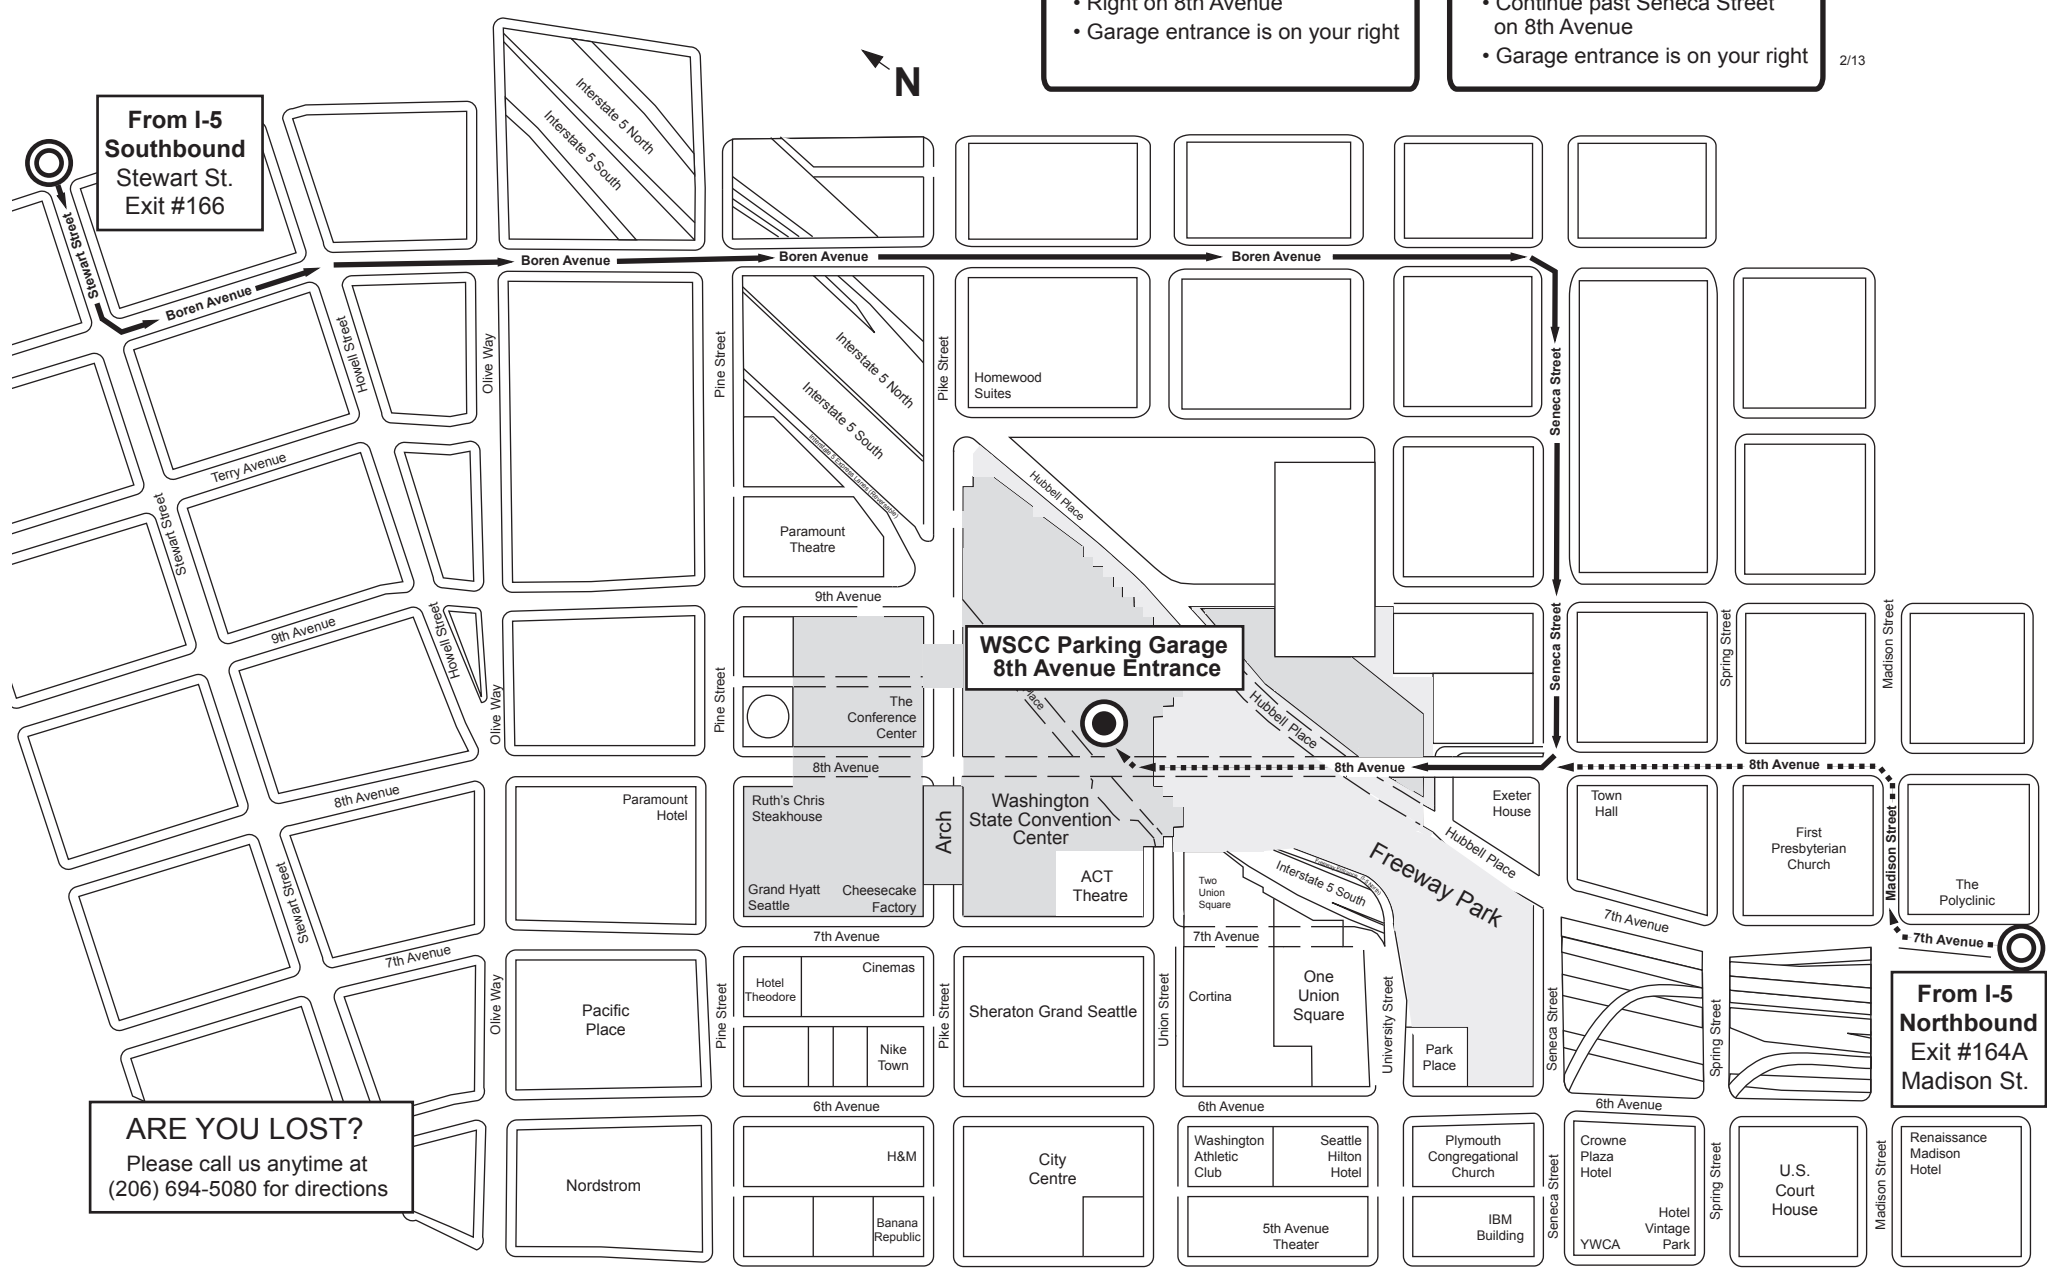

## Directions to WSCC Parking Garage 8th Avenue Entrance

Maximum Vehicle Height 6' 5"

**FROM I-5 SOUTHBOUND**

- Interstate 5 Southbound
- Stewart Street exit (#166)
- Left on Boren Avenue
- Continue on Boren Avenue to Seneca Street
- Right on Seneca Street
- Right on 8th Avenue
- Garage entrance is on your right

**FROM I-5 NORTHBOUND  
and I-90 WESTBOUND**

- Interstate 5 Northbound
- Madison Street exit (#164A) takes you to 7th Avenue
- Right on Madison Street
- Left on 8th Avenue
- Continue past Seneca Street on 8th Avenue
- Garage entrance is on your right

2/13

**From I-5 Southbound  
Stewart St.  
Exit #166**

**WSCC Parking Garage  
8th Avenue Entrance**

**From I-5 Northbound  
Exit #164A  
Madison St.**

**ARE YOU LOST?**  
Please call us anytime at  
(206) 694-5080 for directions