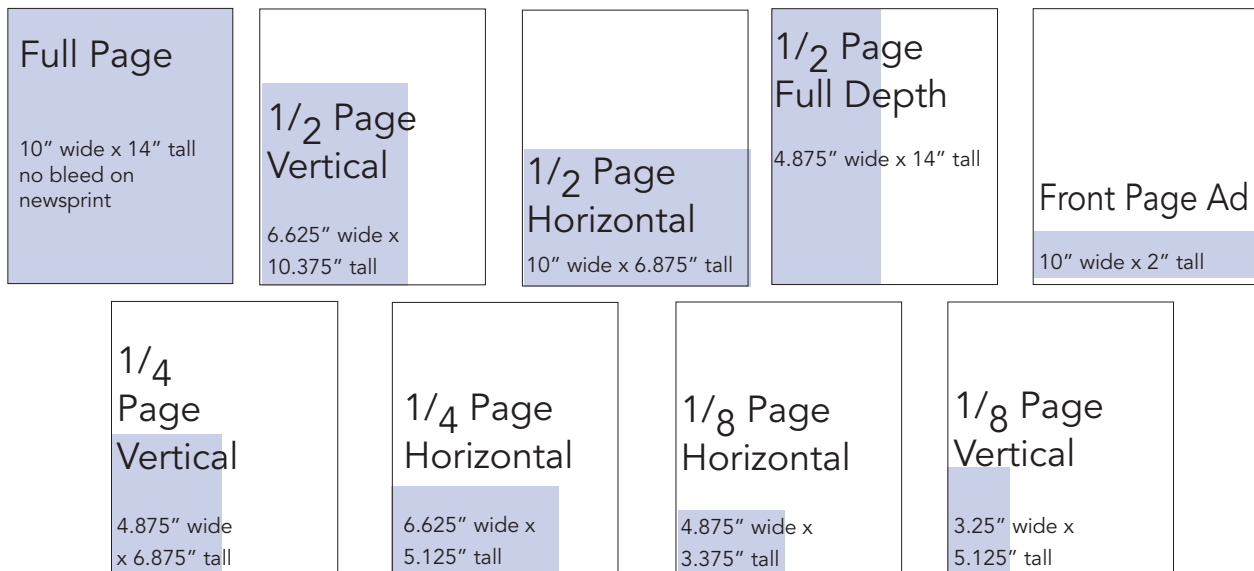

2020-2021 CAMPUS RATES

DUKE DEPARTMENT RATE

Ad Size	Full Color	Spot Color	Black & White
Full Page	\$924	\$776.16	\$739.20
Half Page	\$462	\$394.60	\$369.60
Quarter Page	\$259.80	\$209.80	\$184.80
Eighth Page	\$167.40	\$117.40	\$92.40
Front Page	\$400		

STUDENT GROUP RATE

Ad Size	Full Color	Spot Color	Black & White
Full Page	\$743.40	\$624.46	\$594.72
Half Page	\$372.36	\$322.36	\$297.36
Quarter Page	\$100	\$75	\$50

SPECS

We accept PDF files from many programs or JPEGs, PDFs or EPS files from Photoshop. Fonts must be embedded. With Photoshop files, resolution must be at least 300 dpi. With images embedded in ads, we suggest a resolution of 200 dpi.