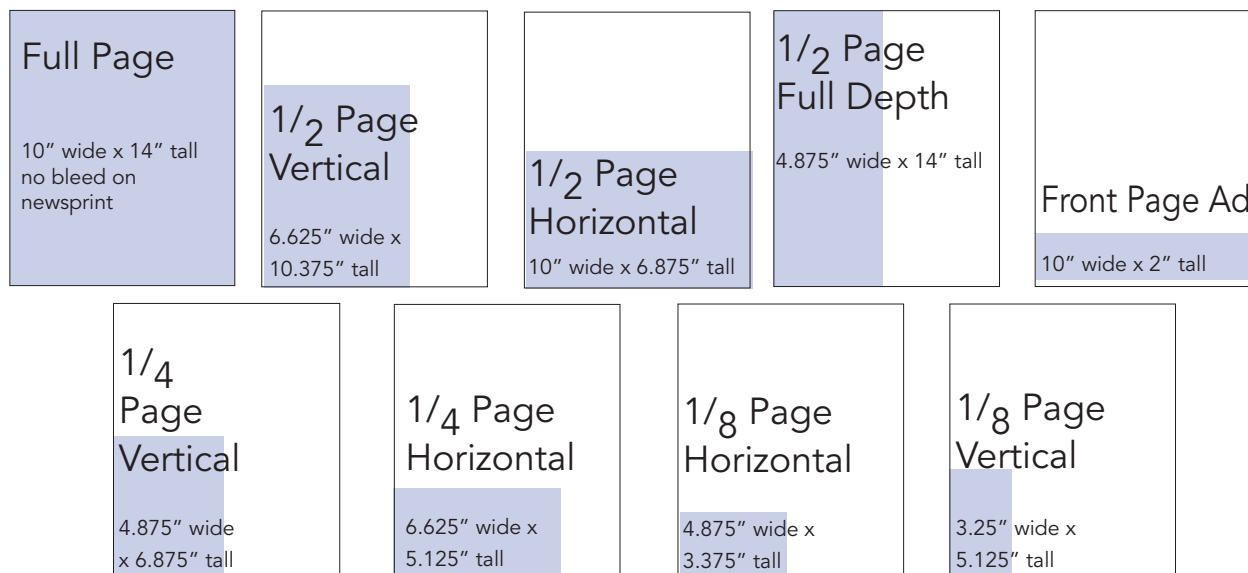

2019-2020 CAMPUS RATES

DUKE DEPARTMENT RATE

Ad Size	Full Color	Spot Color	Black & White
Full Page	\$924	\$776.16	\$739.20
Half Page	\$462	\$394.60	\$369.60
Quarter Page	\$259.80	\$209.80	\$184.80
Eighth Page	\$167.40	\$117.40	\$92.40
Front Page	\$400		

STUDENT GROUP RATE

Ad Size	Full Color	Spot Color	Black & White
Full Page	\$743.40	\$624.46	\$594.72
Half Page	\$372.36	\$322.36	\$297.36
Quarter Page	\$100	\$75	\$50

SPECS

We accept PDF files from many programs or JPEGs, PDFs or EPS files from Photoshop. Fonts must be embedded. With Photoshop files, resolution must be at least 300 dpi. With images embedded in ads, we suggest a resolution of 200 dpi.