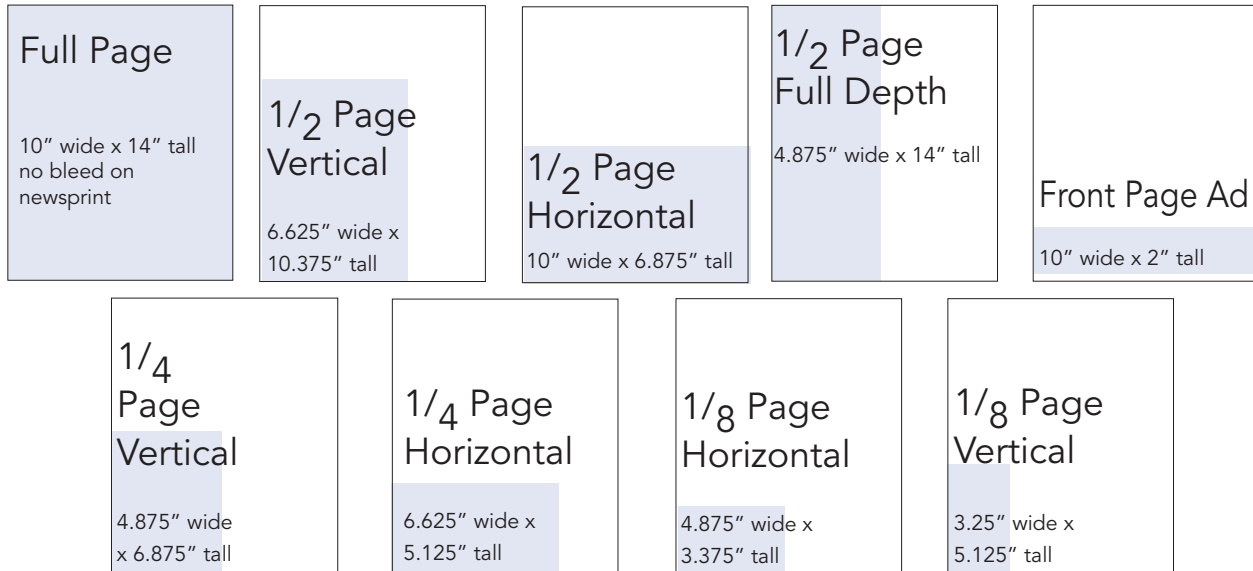

Chronicle

Duke Department Rate

Ad Size	Full Color	Spot Color	Black & White
Full Page	\$924	\$776.16	\$739.20
Half Page	\$462	\$394.60	\$369.60
Quarter Page	\$259.80	\$209.80	\$184.80
Eighth Page	\$167.40	\$117.40	\$92.40
Front Page	\$400		

Student Group Rate

Ad Size	Full Color	Spot Color	Black & White
Full Page	\$743.40	\$624.46	\$594.72
Half Page	\$372.36	\$322.36	\$297.36
Quarter Page	\$100	\$75	\$50

Specs

We accept PDF files from many programs or JPEGs, PDFs or EPS files from Photoshop. Fonts must be embedded. With Photoshop files, resolution must be at least 300 dpi. With images embedded in ads, we suggest a resolution of 200 dpi.