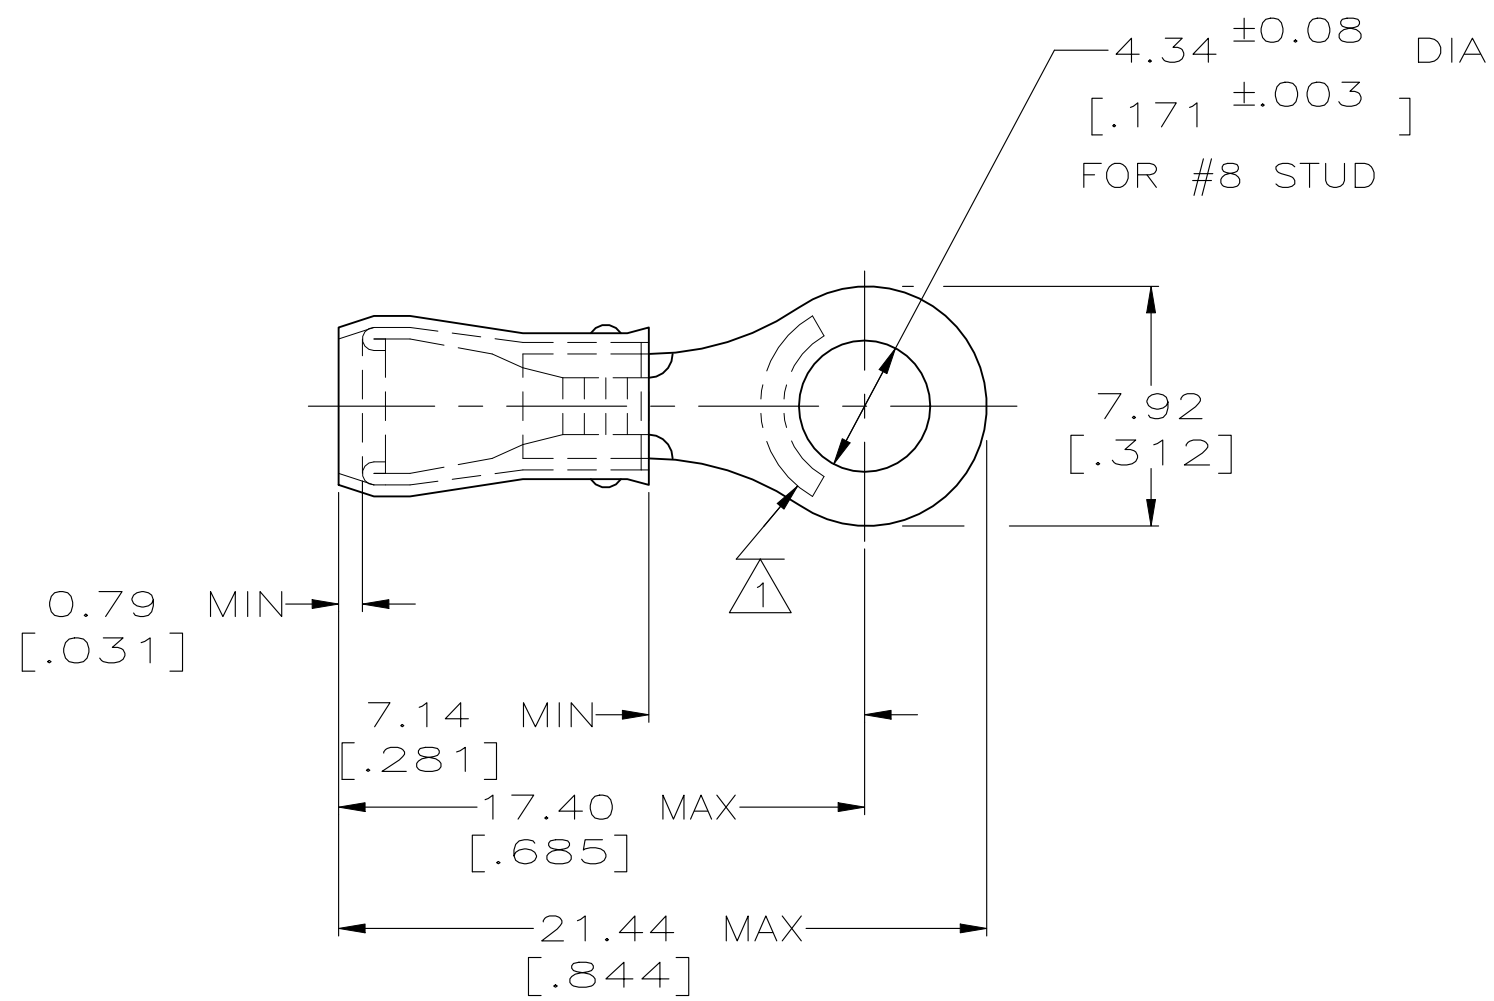

© - TE Connectivity. All Rights Reserved.

REVISIONS

P	LTR	DESCRIPTION	DATE	DWN	APVD
	V4	REVISED PER ECN-22-156403	03JUN2022	RK	CSD

AMP WIRE RANGE	Listed	LR7189 Certified
22-16 AWG SOLID OR STRANDED	22-16 AWG SOLID OR STRANDED	22-16 AWG SOLID OR STRANDED

- 1 STAMP AMP 22-18* APPROX AS SHOWN
22-16 TERMINALS ARE STAMPED 22-18 IN
ACCORDANCE WITH MILITARY SPEC MIL-T-7928
COMMERCIAL WIRE RANGE IS 22-16
- 2 WIRE INSULATION DIA: .105 - .140
- 3 TONGUE MATERIAL THK: 0.79^{±0.05} [.031^{±.002}]
- 4 SUPERSEDED BY 8-31890-1

MAX RECOMMENDED OPERATING
TEMPERATURE:
105° C MAX

VOLTAGE RATING:
300 V MAX

WIRE CROSS SECTIONAL AREA RANGE:
0.26-1.65mm² [509-3,260] CIR MILS
SOLID OR STRANDED

THIS DRAWING IS A CONTROLLED DOCUMENT FOR
AMP INCORPORATED. IT IS SUBJECT TO CHANGE
AND THE CONTROLLING ENGINEERING ORGANIZATION
SHOULD BE CONTACTED FOR THE LATEST REVISION.

THIS DRAWING IS A CONTROLLED DOCUMENT.

DIMENSIONS:
INCHES

TOLERANCES UNLESS
OTHERWISE SPECIFIED:

0 PLC ± -
1 PLC ± -
2 PLC ± 0.20[.008]
3 PLC ± -
4 PLC ± -
ANGLES ± -

MATERIAL
COPPER PER ASTM B-152
SLEEVE, RED-NYLON