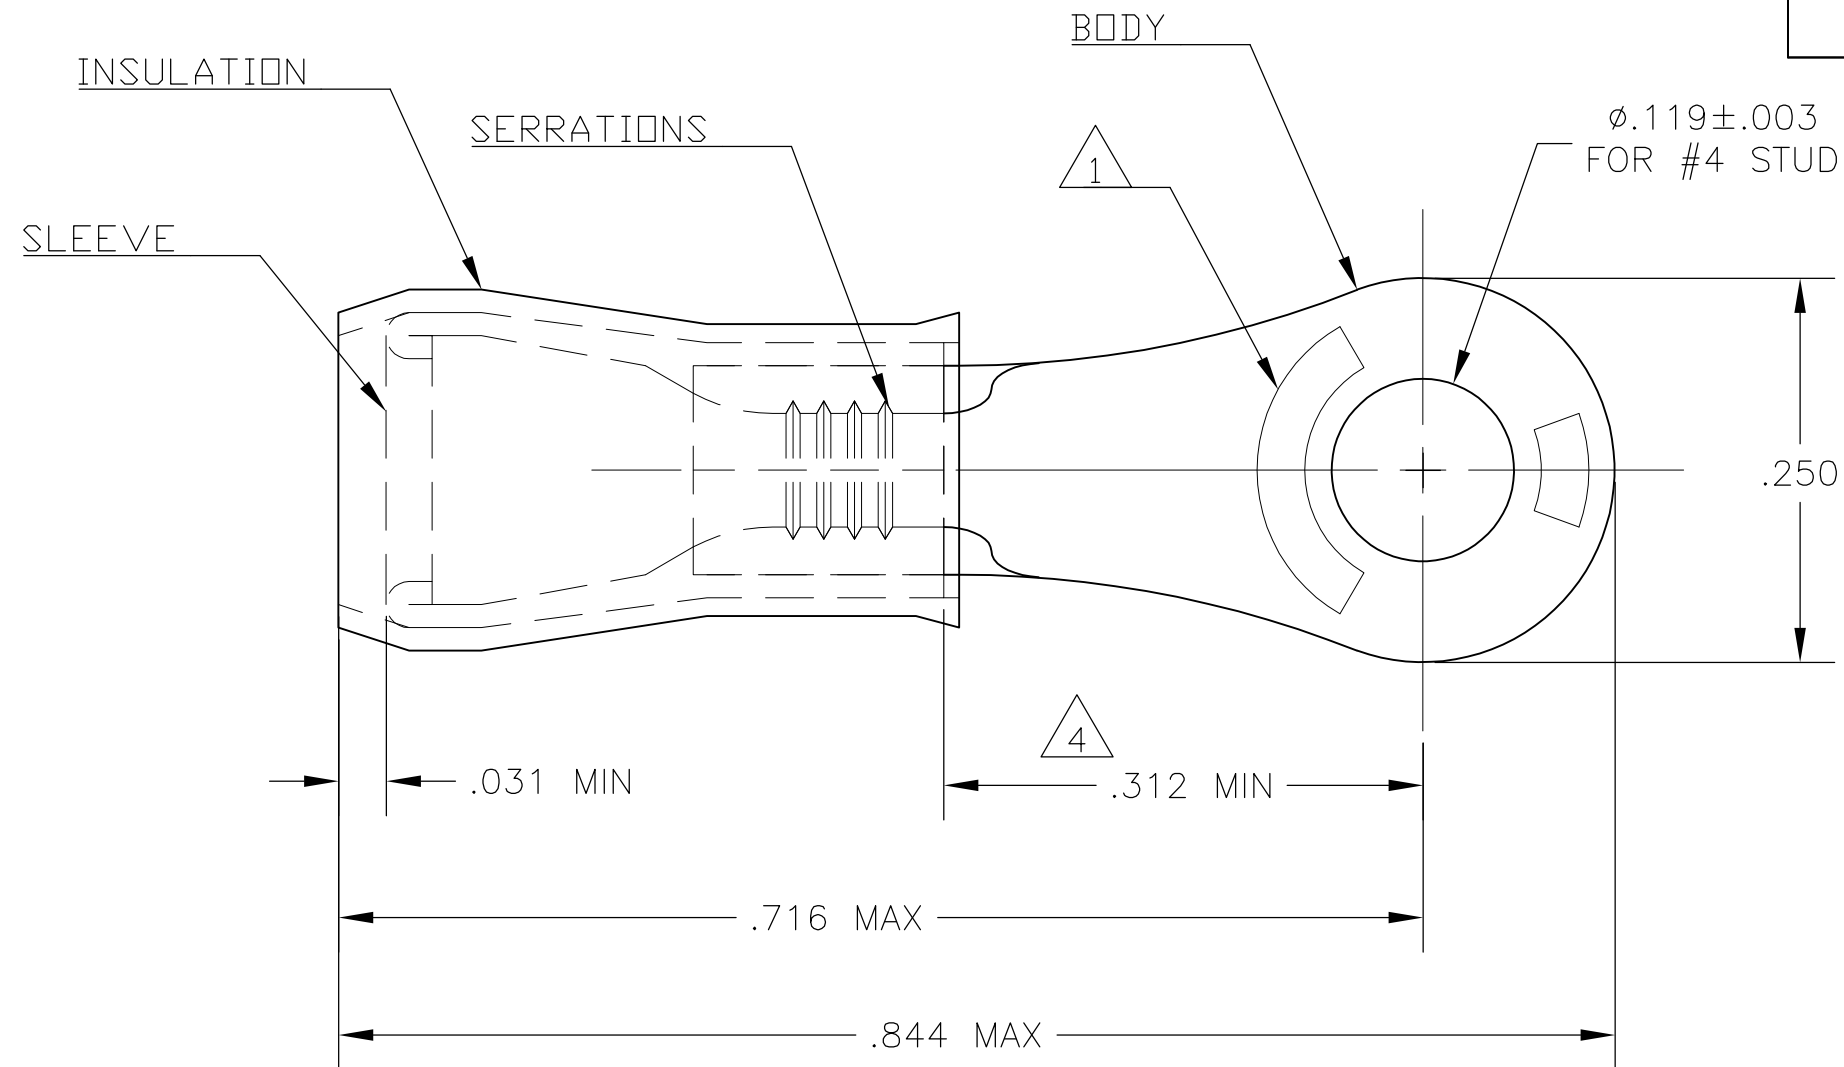

<b>AMP</b> WIRE RANGE	Listed FILE E13288	LR7189 Certified
22-16 AWG SOLID OR STRANDED	22-16 AWG SOLID OR STRANDED	22-16 AWG SOLID OR STRANDED

- ① STAMP "AMP 22-18\* 1-2" MARKING 22-18 FOR MILITARY COMMERCIAL RANGE 22-16
- 2 FOR .105-.140 WIRE INSULATION DIA
- 3 TONGUE MATL THK IS .031±.002
- ④ APPLIES FROM THE METAL EDGE OF THE BARREL TO THE CENTER OF THE STUD.

1	330648 ON TAPE	BODY & SLEEVE: COPPER PER ASTM B-152 TIN PL PER ASTM B-545 INSULATION: NYLON - RED (MIL-M-20693) TYPE I	2-330648-1
1	LOOSE PIECE		330648
QTY	PACKAGE TYPE	MATERIAL & FINISH	PART NO

<b>AMP INCORPORATED CUSTOMER SERVICE SYSTEMS</b>		MAX RECOMMENDED OPERATING TEMPERATURE: 105°C [221°F]
FOR ADDITIONAL PRODUCT INFORMATION OR COPIES OF DRAWINGS AND TECHNICAL DOCUMENTS	PRODUCT INFORMATION CENTER 1-800-522-6752	VOLTAGE RATING: 300V MAX
FOR APPLICATION TOOLING INFORMATION	TOOLING ASSISTANCE CENTER 1-800-722-1111	CIRCULAR MIL AREA: 0.26-1.65mm² [509-3260] SOLID OR STRANDED
FOR ORDER ENTRY	1-800-526-5142	THIS DRAWING IS A CONTROLLED DOCUMENT FOR AMP INCORPORATED. IT IS SUBJECT TO CHANGE AND THE CONTROLLING ENGINEERING ORGANIZATION SHOULD BE CONTACTED FOR THE LATEST REVISION.

THIS DRAWING IS A CONTROLLED DOCUMENT.	
DIMENSIONS: MM [ INCHES ]	TOLERANCES UNLESS OTHERWISE SPECIFIED:
	0 PLC ± - 1 PLC ± - 2 PLC ± - 3 PLC ± - 4 PLC ± - ANGLES ± 5'
MATERIAL	FINISH
-	-

DWN jr_ruth 24JUL09	Tyco Electronics Corporation Harrisburg, PA 17105-3608	
CHK TOM MICHIELUTTI 24JUL09	NAME RING TONGUE, PIDG, WIRE SIZE: 22-16	
APVD TOM MICHIELUTTI 24JUL09	SIZE A3	CAGE CODE 00779
PRODUCT SPEC	DRAWING NO G-330648	RESTRICTED TO
APPLICATION SPEC	SCALE 8:1	SHEET 1 OF 1
WEIGHT	CUSTOMER DRAWING	REV F1