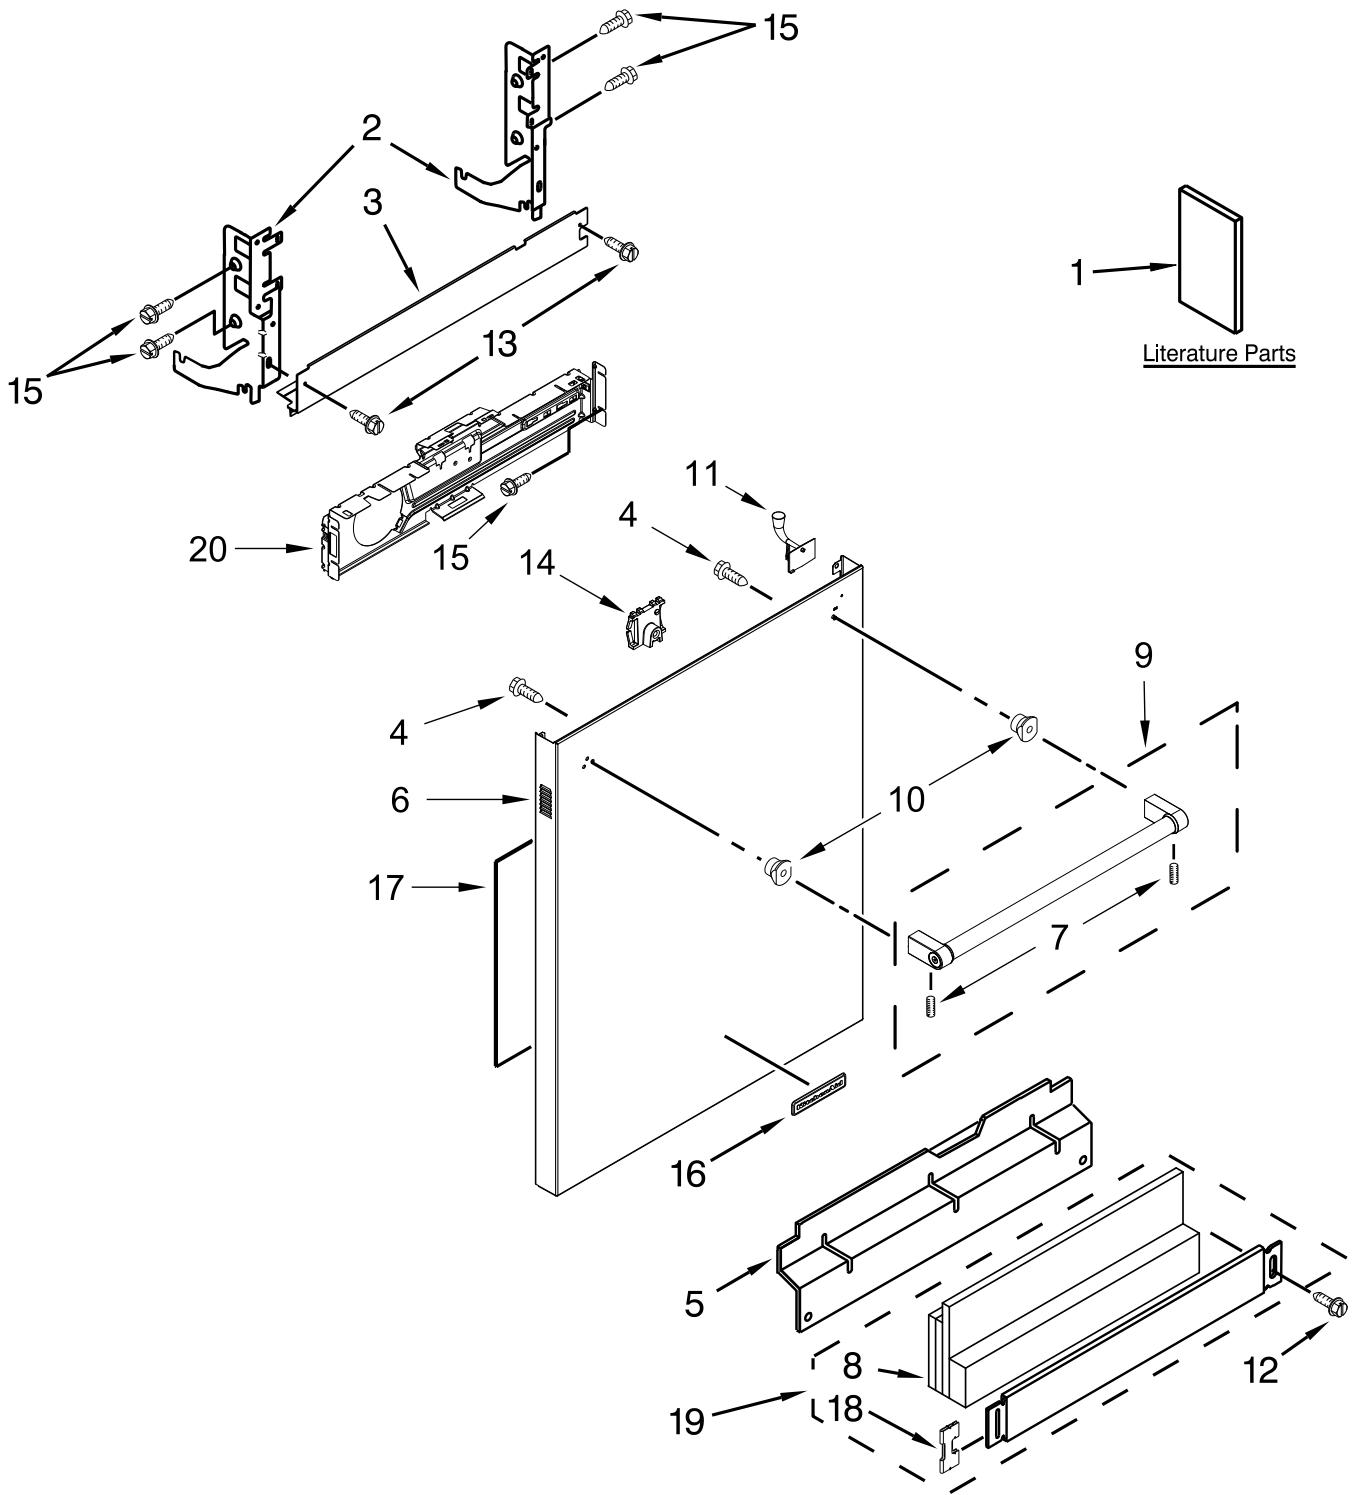

KitchenAid®

UNDERCOUNTER DISHWASHER

MODELS:

KDTM404EBL1 (Black)
KDTM404EWH1 (White)
KDTM404ESS1 (Stainless Steel)
KDTM404EBS1 (Black Steel)

DOOR AND PANEL PARTS

DOOR AND PANEL PARTS

<u>Illus. No.</u>	<u>Part No.</u>	<u>Description</u>	<u>Illus. No.</u>	<u>Part No.</u>	<u>Description</u>	<u>Illus. No.</u>	<u>Part No.</u>	<u>Description</u>
1		Literature Parts	6		Panel, Front (Includes 4, 10, 11 & 16)	13	304392	Screw
	W10741197	Installation Instructions		W10796429	Black	14	W10692757	Barrel Nut, Front Panel
	W10746817	Energy Guide		W10796430	White	15	3400071	Screw
	W10762967	Use & Care Guide		W10796428	Stainless	16		Nameplate
	W10750907	Tech Sheet, English		W10796432	Black Steel		W10518672	Grey
	W10750908	Tech Sheet, French	7	W10687133	Set Screw	17	W10315897	Insulation, Front Panel
2		Arm, Hinge	8	W10735304	Insulation, Four Layer	18	8269016	Clip, Ground
	8534854	Left Hand	9		Handle Assembly	19		Toe Panel
	8534853	Right Hand		W10786161	Stainless		W10737729	Black
3	W10844384	Barrier, Vapor	10	W10195726	Stud, Mounting		W10751505	White
4	W10696150	Screw	11	W10794483	Light Pipe	20	W10641745	Bracket, Control
5		Access Panel	12		Screw			
	W10195777	Black		302868	Black			
	W10195778	White		3400836	White			

CONTROL PANEL AND LATCH PARTS

CONTROL PANEL AND LATCH PARTS

<u>Illus.</u> <u>No.</u>	<u>Part No.</u>	<u>Description</u>
1		Console Assembly (Includes Insert)
	W10686311	Black
	W10686320	White
2	W10653840	Latch Assembly (Includes Switch)

INNER DOOR PARTS

INNER DOOR PARTS

<u>Illus.</u> <u>No.</u>	<u>Part No.</u>	<u>Description</u>
1	W10348409	Screw
2	8281217	Screw
3	W10712594	Inner Door Assembly

<u>Illus.</u> <u>No.</u>	<u>Part No.</u>	<u>Description</u>
4	W10667473	Seal, Door Bottom
5	W10771404	Seal, Console/Door