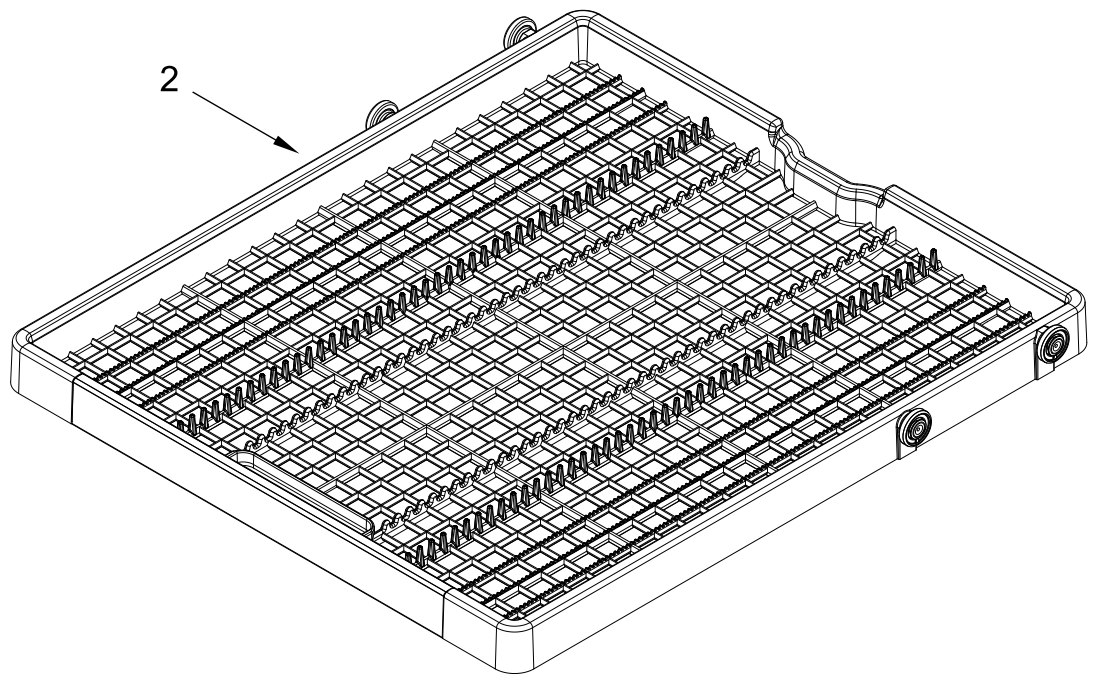

THIRD LEVEL RACK AND TRACK PARTS

THIRD LEVEL RACK AND TRACK PARTS

<u>Illus.</u> <u>No.</u>	<u>Part No.</u>	<u>Description</u>
1		Track Assembly
	W10653357	Left Hand
	W10653356	Right Hand

<u>Illus.</u> <u>No.</u>	<u>Part No.</u>	<u>Description</u>
2	W10653326	Rack, Third Level
3	W10309090	Screw