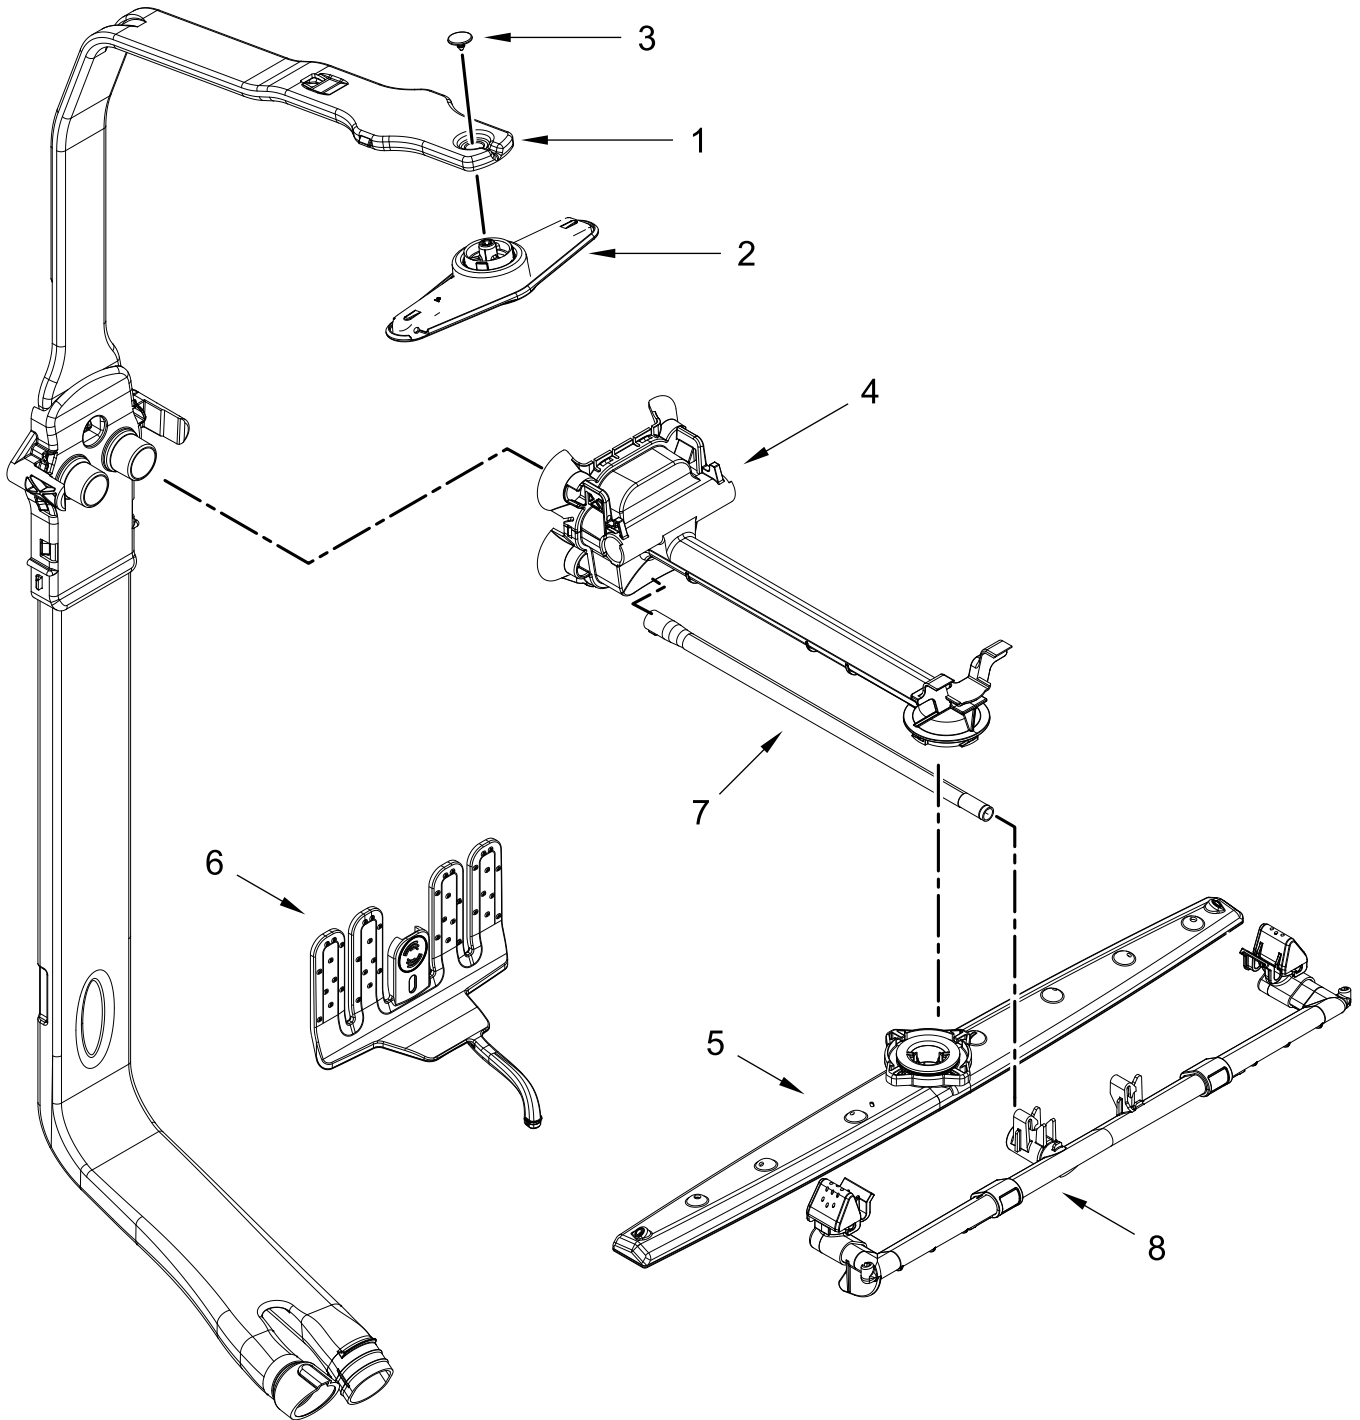

UPPER WASH AND RINSE PARTS

UPPER WASH AND RINSE PARTS

<u>Illus.</u> <u>No.</u>	<u>Part No.</u>	<u>Description</u>	<u>Illus.</u> <u>No.</u>	<u>Part No.</u>	<u>Description</u>	<u>Illus.</u> <u>No.</u>	<u>Part No.</u>	<u>Description</u>
1	W10753067	Feed Tube Assembly (Includes Items 2 & 3)	4	W10788845	Manifold	7	W10355006	Tube, Connecting
2	W10327455	Sprayarm, Third Level	5	W10448645	Sprayarm, Upper	8	W10622462	Manifold, Tall Item Zone
3	3400918	Retainer	6	W10767752	Manifold, Proscrub