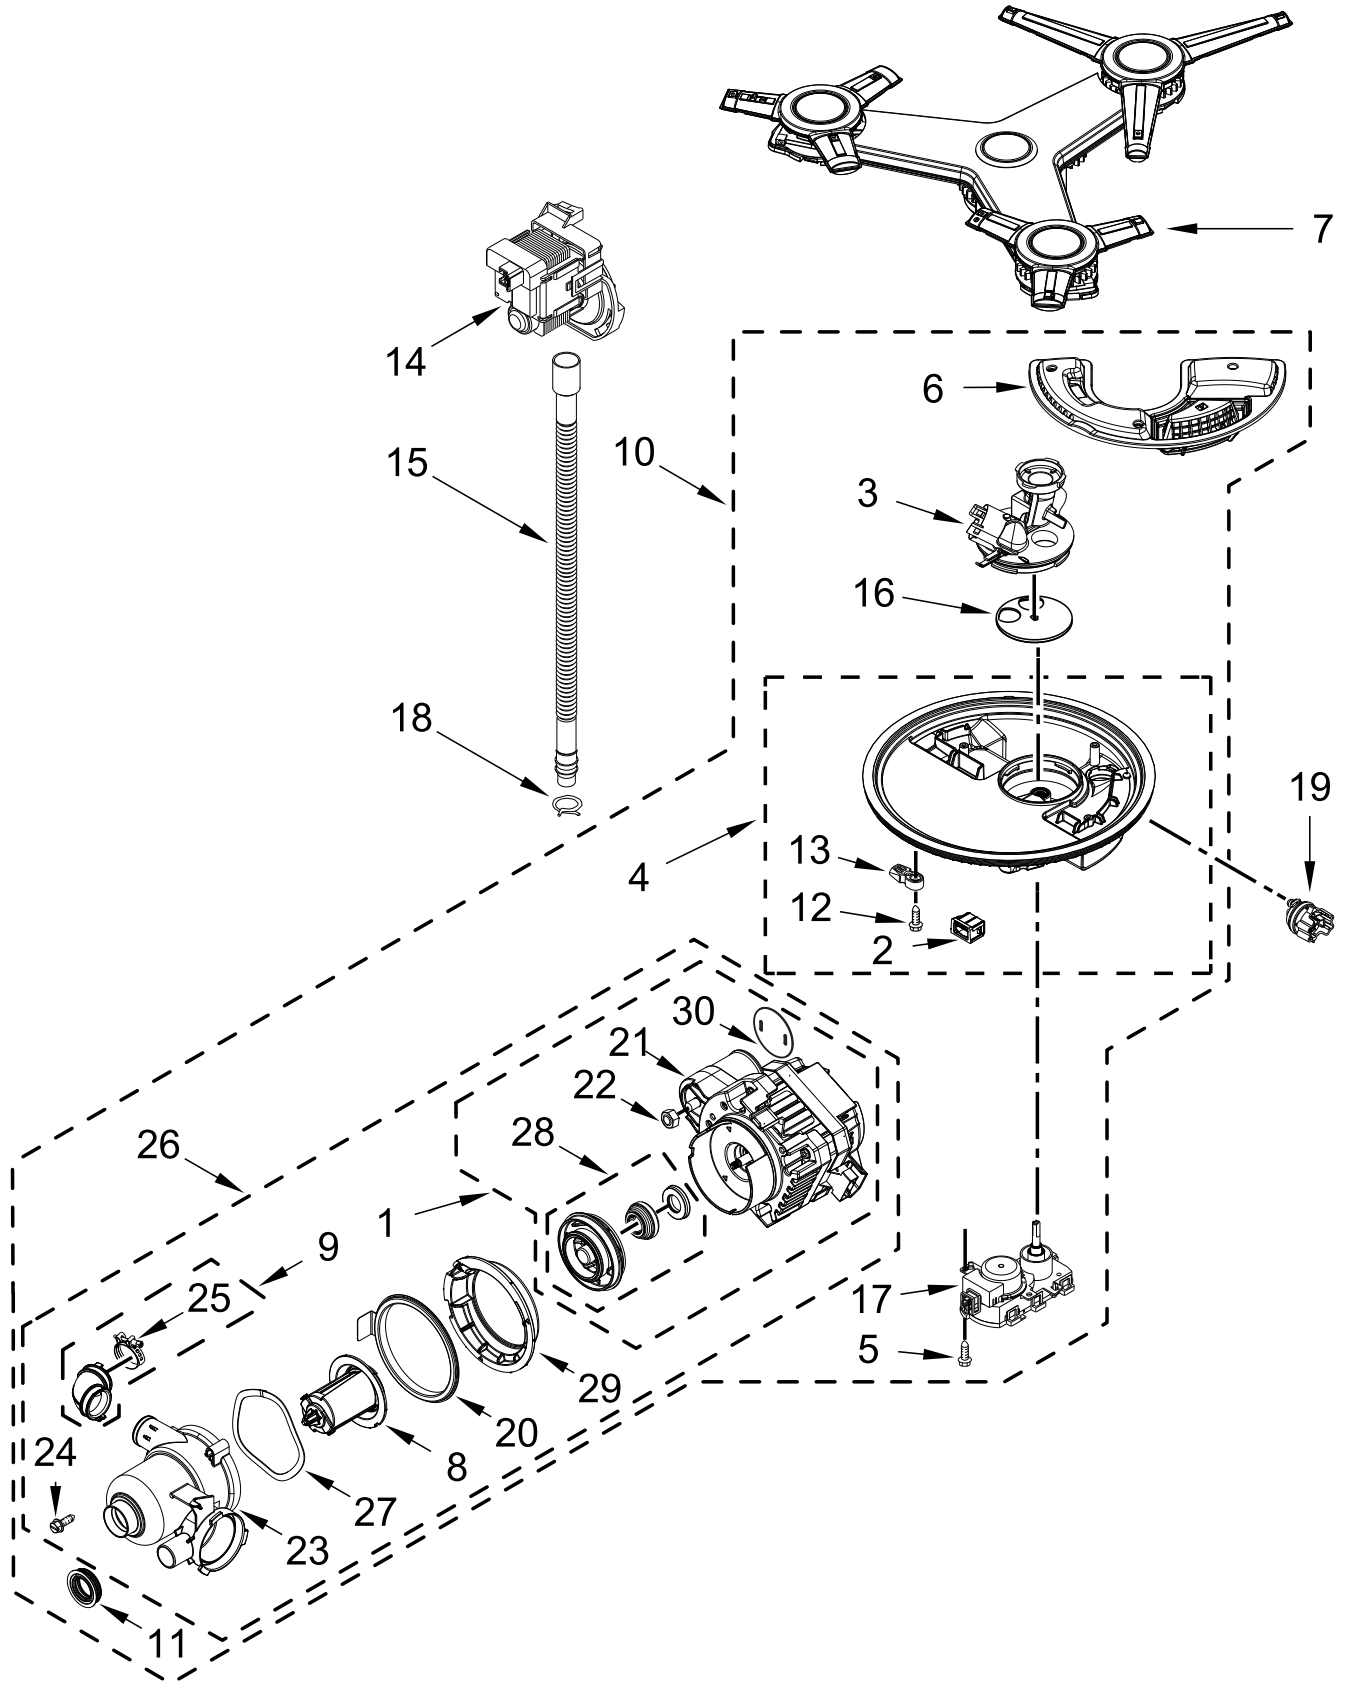

PUMP, WASHARM AND MOTOR PARTS

PUMP, WASHARM AND MOTOR PARTS

<u>Illus.</u> <u>No.</u>	<u>Part No.</u>	<u>Description</u>	<u>Illus.</u> <u>No.</u>	<u>Part No.</u>	<u>Description</u>	<u>Illus.</u> <u>No.</u>	<u>Part No.</u>	<u>Description</u>
1	W10713293	Motor (Also Order Items 9 & 11)	9	W10647237	Hose Assembly (Includes 2 Clamps)	20	W10380239	Ring, Volute
2	W10647236	Motor, Isolator	10	W10673257	Motor & Sump Assembly	21	W10753070	Capacitor
3	W10715847	Cover, Outlet	11	W10538166	Grommet	22	8533949	Nut
4	W10647213	Sump with Seal (Also Order Items 9 & 11)	12	W10348407	Screw	23	W10708008	Housing, Pump
5	9741232	Screw	13	W10372113	Tab, Sump	24	W10467002	Screw
6	W10647226	Grate Assembly, Course	14	W10758882	Pump, Drain	25	W10169167	Clamp, Hose
7	W10792724	Sprayarm Assembly, Lower	15	8269144	Hose, Drain	26	W10713292	Pump Assembly
8	W10713298	Filter Assembly, Pump	16	W10476221	Disc, Diverter	27	W10772270	Spring, Compression
			17	W10380170	Motor, Diverter	28	W10713294	Impeller Assembly
			18	8269146	Clamp, Hose	29	W10723279	Volute
			19	W10705575	Indicator, Optical Wash	30	W10710432	Shield, Capacitor