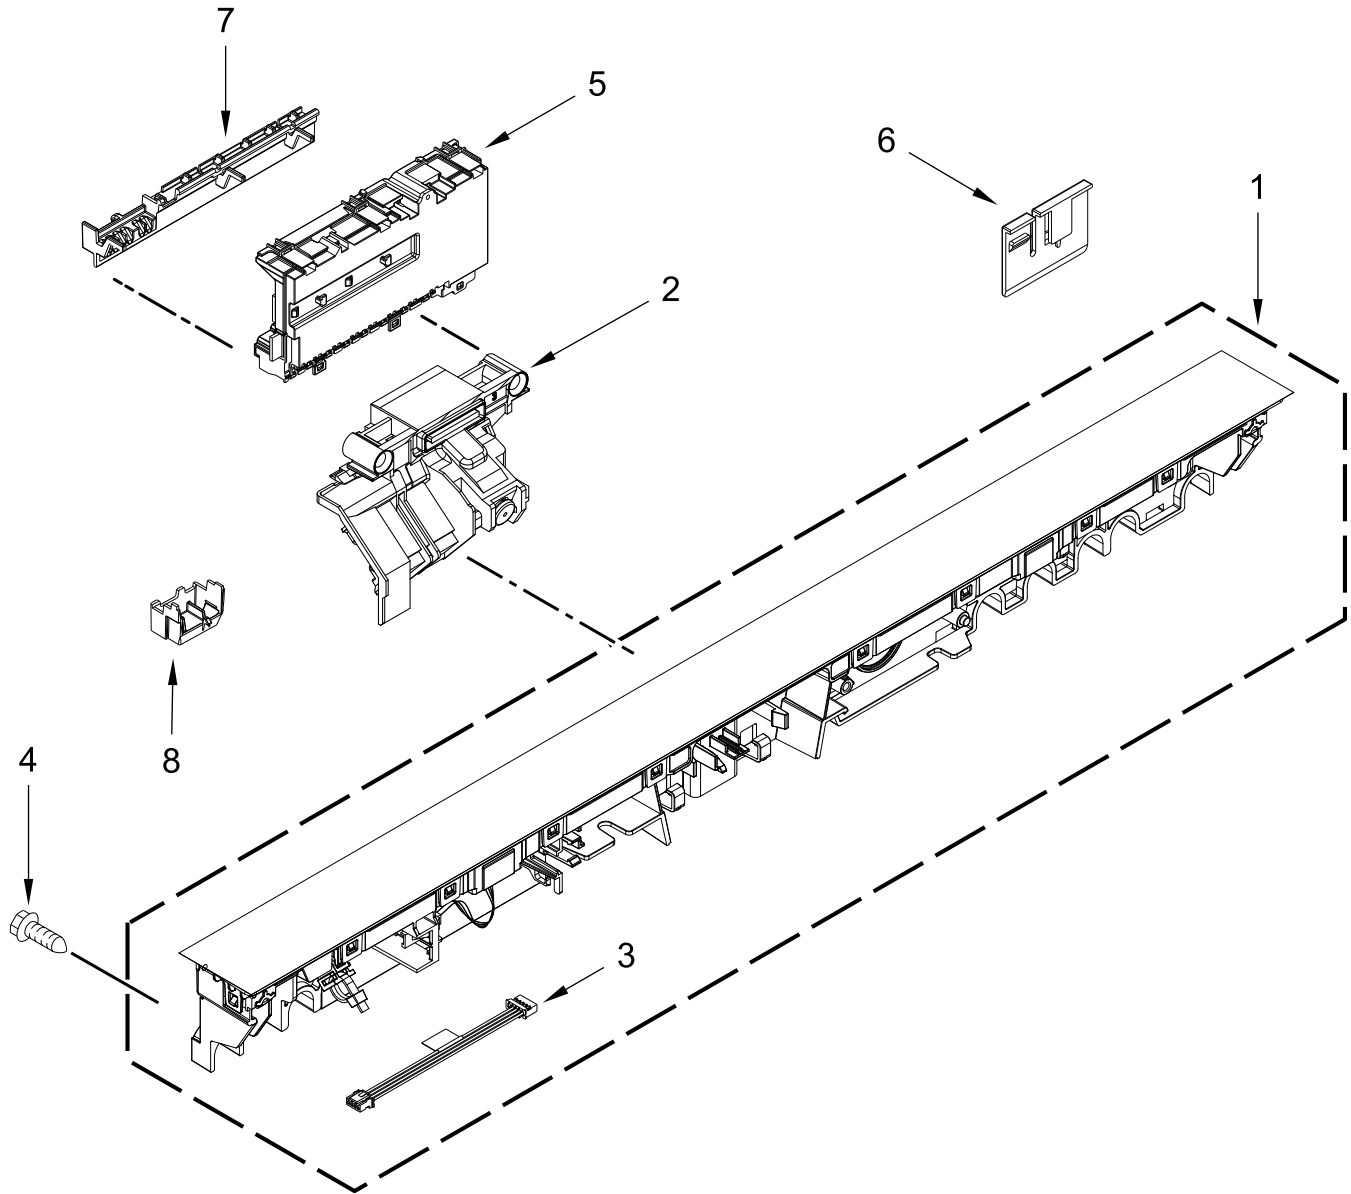

KitchenAid®

UNDERCOUNTER DISHWASHER

MODELS:

KDTM404EBL1 (Black)
KDTM404EWH1 (White)
KDTM404ESS1 (Stainless Steel)
KDTM404EBS1 (Black Steel)

DOOR AND PANEL PARTS

DOOR AND PANEL PARTS

<u>Illus. No.</u>	<u>Part No.</u>	<u>Description</u>	<u>Illus. No.</u>	<u>Part No.</u>	<u>Description</u>	<u>Illus. No.</u>	<u>Part No.</u>	<u>Description</u>
1		Literature Parts	6		Panel, Front (Includes 4, 10, 11 & 16)	13	304392	Screw
	W10741197	Installation Instructions		W10796429	Black	14	W10692757	Barrel Nut, Front Panel
	W10746817	Energy Guide		W10796430	White	15	3400071	Screw
	W10762967	Use & Care Guide		W10796428	Stainless	16		Nameplate
	W10750907	Tech Sheet, English		W10796432	Black Steel		W10518672	Grey
	W10750908	Tech Sheet, French	7	W10687133	Set Screw	17	W10315897	Insulation, Front Panel
2		Arm, Hinge	8	W10735304	Insulation, Four Layer	18	8269016	Clip, Ground
	8534854	Left Hand	9		Handle Assembly	19		Toe Panel
	8534853	Right Hand		W10786161	Stainless		W10737729	Black
3	W10844384	Barrier, Vapor	10	W10195726	Stud, Mounting		W10751505	White
4	W10696150	Screw	11	W10794483	Light Pipe	20	W10641745	Bracket, Control
5		Access Panel	12		Screw			
	W10195777	Black		302868	Black			
	W10195778	White		3400836	White			

CONTROL PANEL AND LATCH PARTS

CONTROL PANEL AND LATCH PARTS

<u>Illus.</u> <u>No.</u>	<u>Part No.</u>	<u>Description</u>
1		Console Assembly (Includes Insert)
	W10686311	Black
	W10686320	White
2	W10653840	Latch Assembly (Includes Switch)

INNER DOOR PARTS

INNER DOOR PARTS

<u>Illus.</u> <u>No.</u>	<u>Part No.</u>	<u>Description</u>
1	W10348409	Screw
2	8281217	Screw
3	W10712594	Inner Door Assembly

<u>Illus.</u> <u>No.</u>	<u>Part No.</u>	<u>Description</u>
4	W10667473	Seal, Door Bottom
5	W10771404	Seal, Console/Door