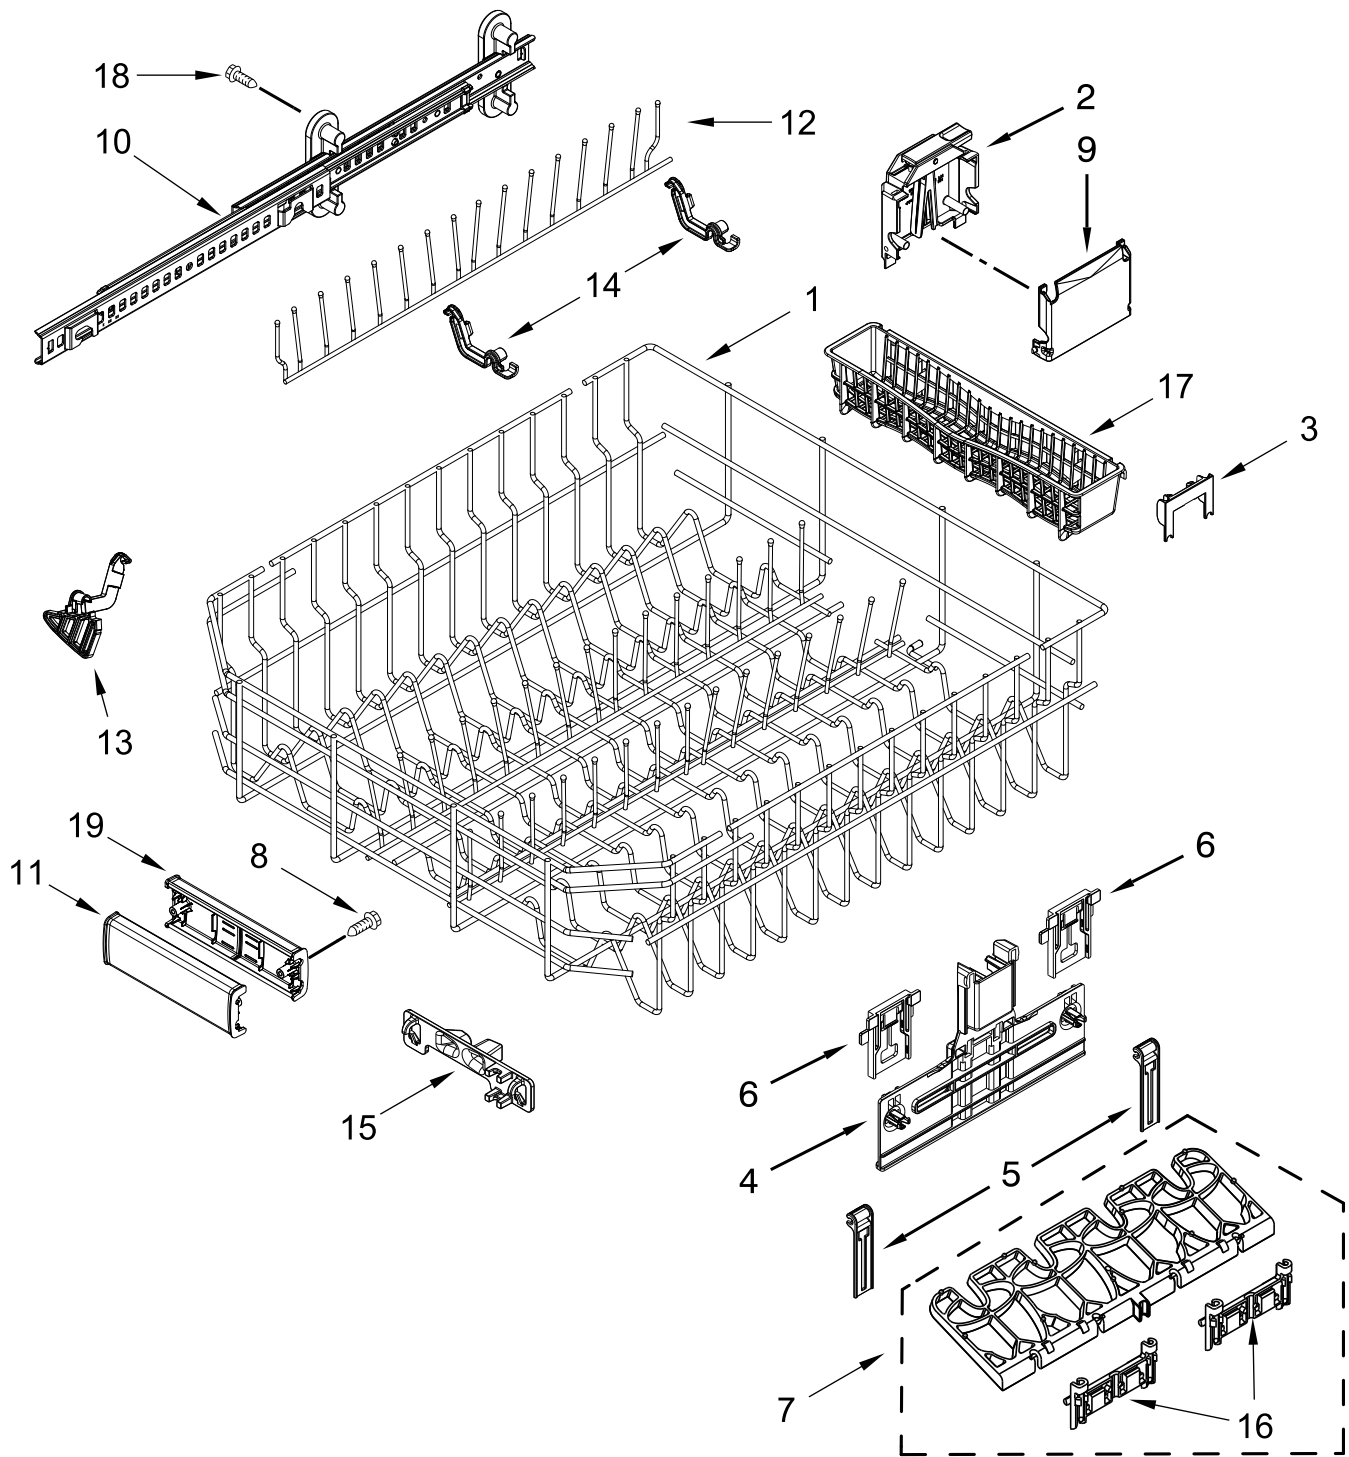

UPPER RACK AND TRACK PARTS

UPPER RACK AND TRACK PARTS

<u>Illus.</u> <u>No.</u>	<u>Part No.</u>	<u>Description</u>	<u>Illus.</u> <u>No.</u>	<u>Part No.</u>	<u>Description</u>	<u>Illus.</u> <u>No.</u>	<u>Part No.</u>	<u>Description</u>
1	W10312791	Dishrack, Upper	7	W10082649	Cupshelf Assembly	14	W10082853	Clip, Pivot
2		Housing, Adjuster (Includes Spring and Lever)	8	9741232	Screw	15	8539102	Positioner, Dual Dishrack
	W10588164	Left Hand	9	W10250162	Cover, Adjuster	16	W10082848	Clip, Cupshelf
	W10588165	Right Hand	10		Track, Assembly	17	W10702379	Basket, Utensil Row
3	W10250160	Clip, Adjuster		W10781301	Left Hand	18	W10309090	Screw
4	W10546503	Adjuster Assembly		W10781305	Right Hand	19	W10473792	Handle, Dishrack Rear
5	W10195839	Strap, Tether Adjuster	11	W10778309	Handle, Dishrack Front			
6	W10195840	Positioner, Adjuster	12	8562030	Tine Row, Fold Down			
			13	W10752617	Clip, Dispenser Guard