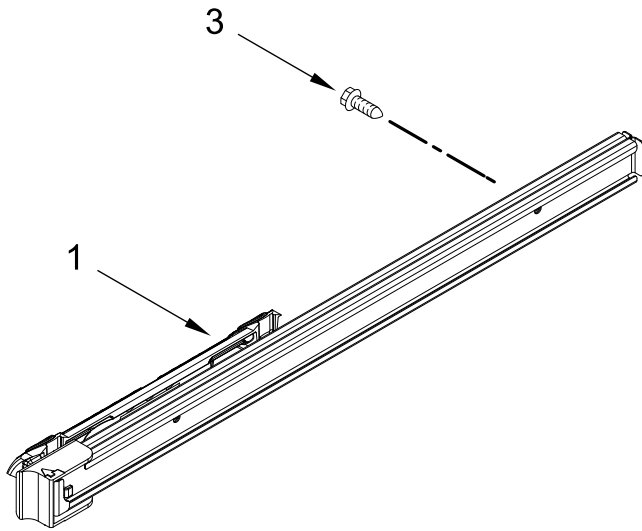

THIRD LEVEL RACK AND TRACK PARTS

THIRD LEVEL RACK AND TRACK PARTS

<u>Illus.</u> <u>No.</u>	<u>Part No.</u>	<u>Description</u>
1		Track Assembly
	W10653357	Left Hand
	W10653356	Right Hand

<u>Illus.</u> <u>No.</u>	<u>Part No.</u>	<u>Description</u>
2	W10653326	Rack, Third Level
3	W10309090	Screw