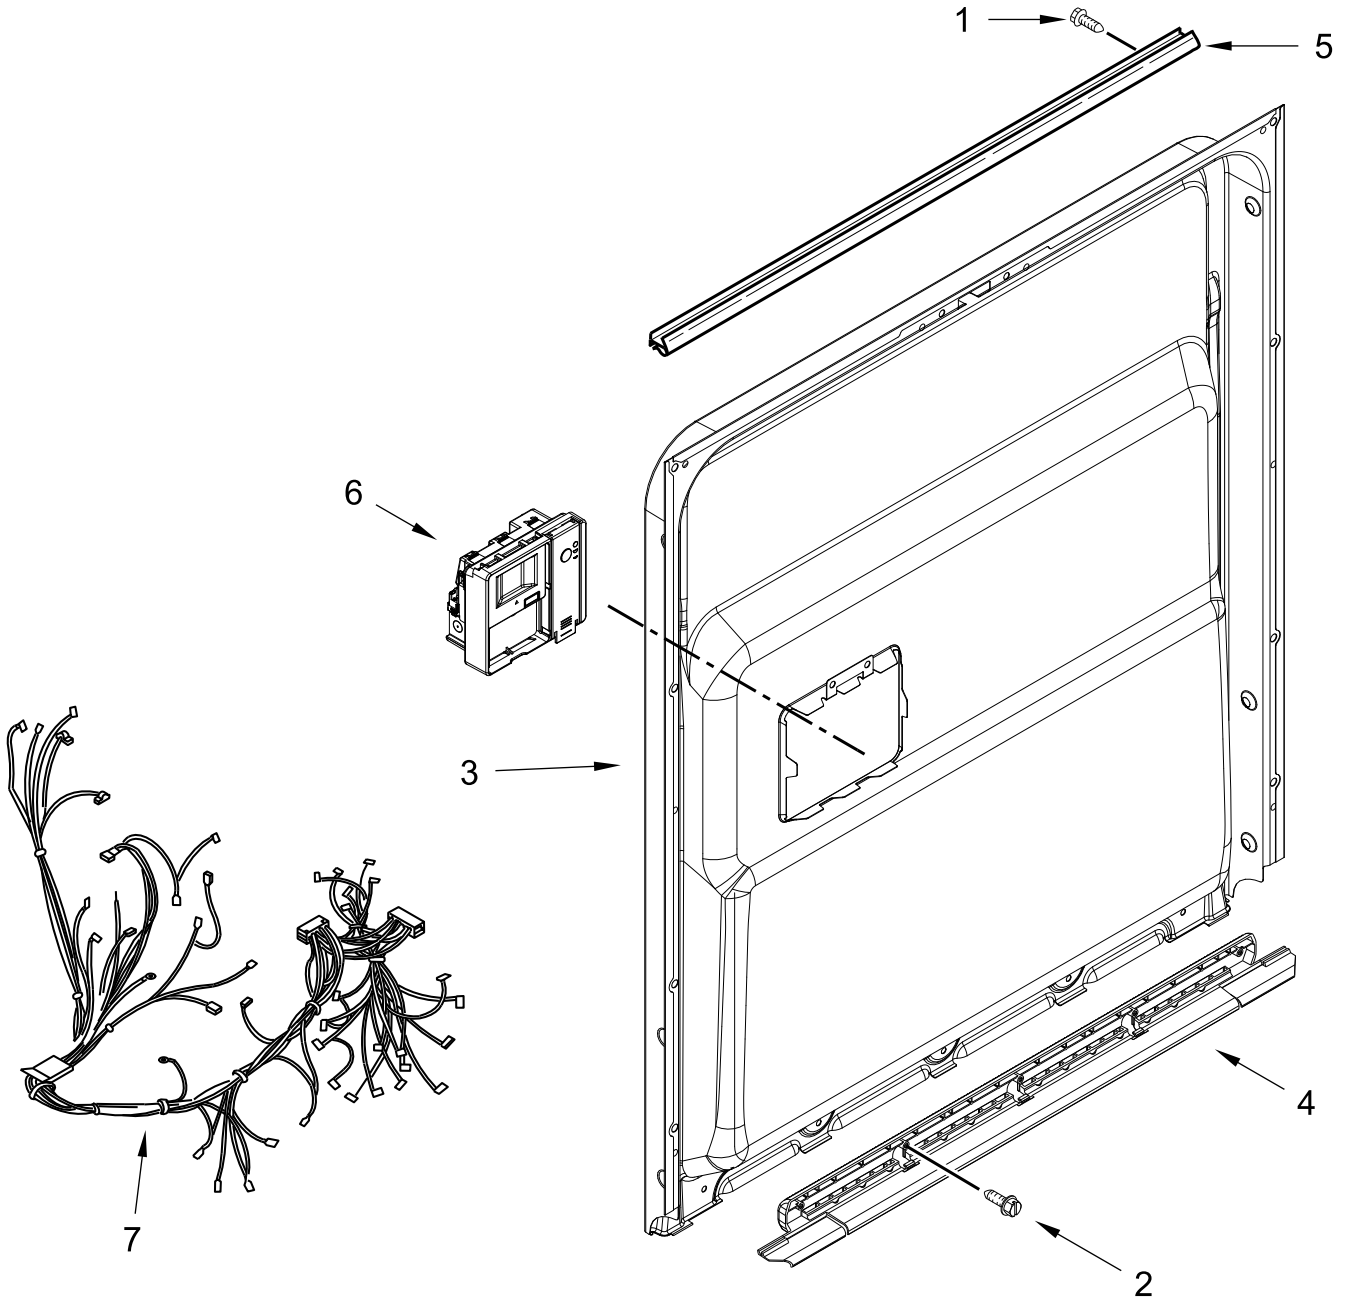

KitchenAid®

UNDERCOUNTER DISHWASHER

MODELS:

KDTM404EBL1 (Black)
KDTM404EWH1 (White)
KDTM404ESS1 (Stainless Steel)
KDTM404EBS1 (Black Steel)

DOOR AND PANEL PARTS

DOOR AND PANEL PARTS

<u>Illus. No.</u>	<u>Part No.</u>	<u>Description</u>	<u>Illus. No.</u>	<u>Part No.</u>	<u>Description</u>	<u>Illus. No.</u>	<u>Part No.</u>	<u>Description</u>
1		Literature Parts	6		Panel, Front (Includes 4, 10, 11 & 16)	13	304392	Screw
	W10741197	Installation Instructions		W10796429	Black	14	W10692757	Barrel Nut, Front Panel
	W10746817	Energy Guide		W10796430	White	15	3400071	Screw
	W10762967	Use & Care Guide		W10796428	Stainless	16		Nameplate
	W10750907	Tech Sheet, English		W10796432	Black Steel		W10518672	Grey
	W10750908	Tech Sheet, French	7	W10687133	Set Screw	17	W10315897	Insulation, Front Panel
2		Arm, Hinge	8	W10735304	Insulation, Four Layer	18	8269016	Clip, Ground
	8534854	Left Hand	9		Handle Assembly	19		Toe Panel
	8534853	Right Hand		W10786161	Stainless		W10737729	Black
3	W10844384	Barrier, Vapor	10	W10195726	Stud, Mounting		W10751505	White
4	W10696150	Screw	11	W10794483	Light Pipe	20	W10641745	Bracket, Control
5		Access Panel	12		Screw			
	W10195777	Black		302868	Black			
	W10195778	White		3400836	White			

CONTROL PANEL AND LATCH PARTS

CONTROL PANEL AND LATCH PARTS

<u>Illus.</u> <u>No.</u>	<u>Part No.</u>	<u>Description</u>
1		Console Assembly (Includes Insert)
	W10686311	Black
	W10686320	White
2	W10653840	Latch Assembly (Includes Switch)

INNER DOOR PARTS

INNER DOOR PARTS

<u>Illus.</u> <u>No.</u>	<u>Part No.</u>	<u>Description</u>
1	W10348409	Screw
2	8281217	Screw
3	W10712594	Inner Door Assembly

<u>Illus.</u> <u>No.</u>	<u>Part No.</u>	<u>Description</u>
4	W10667473	Seal, Door Bottom
5	W10771404	Seal, Console/Door