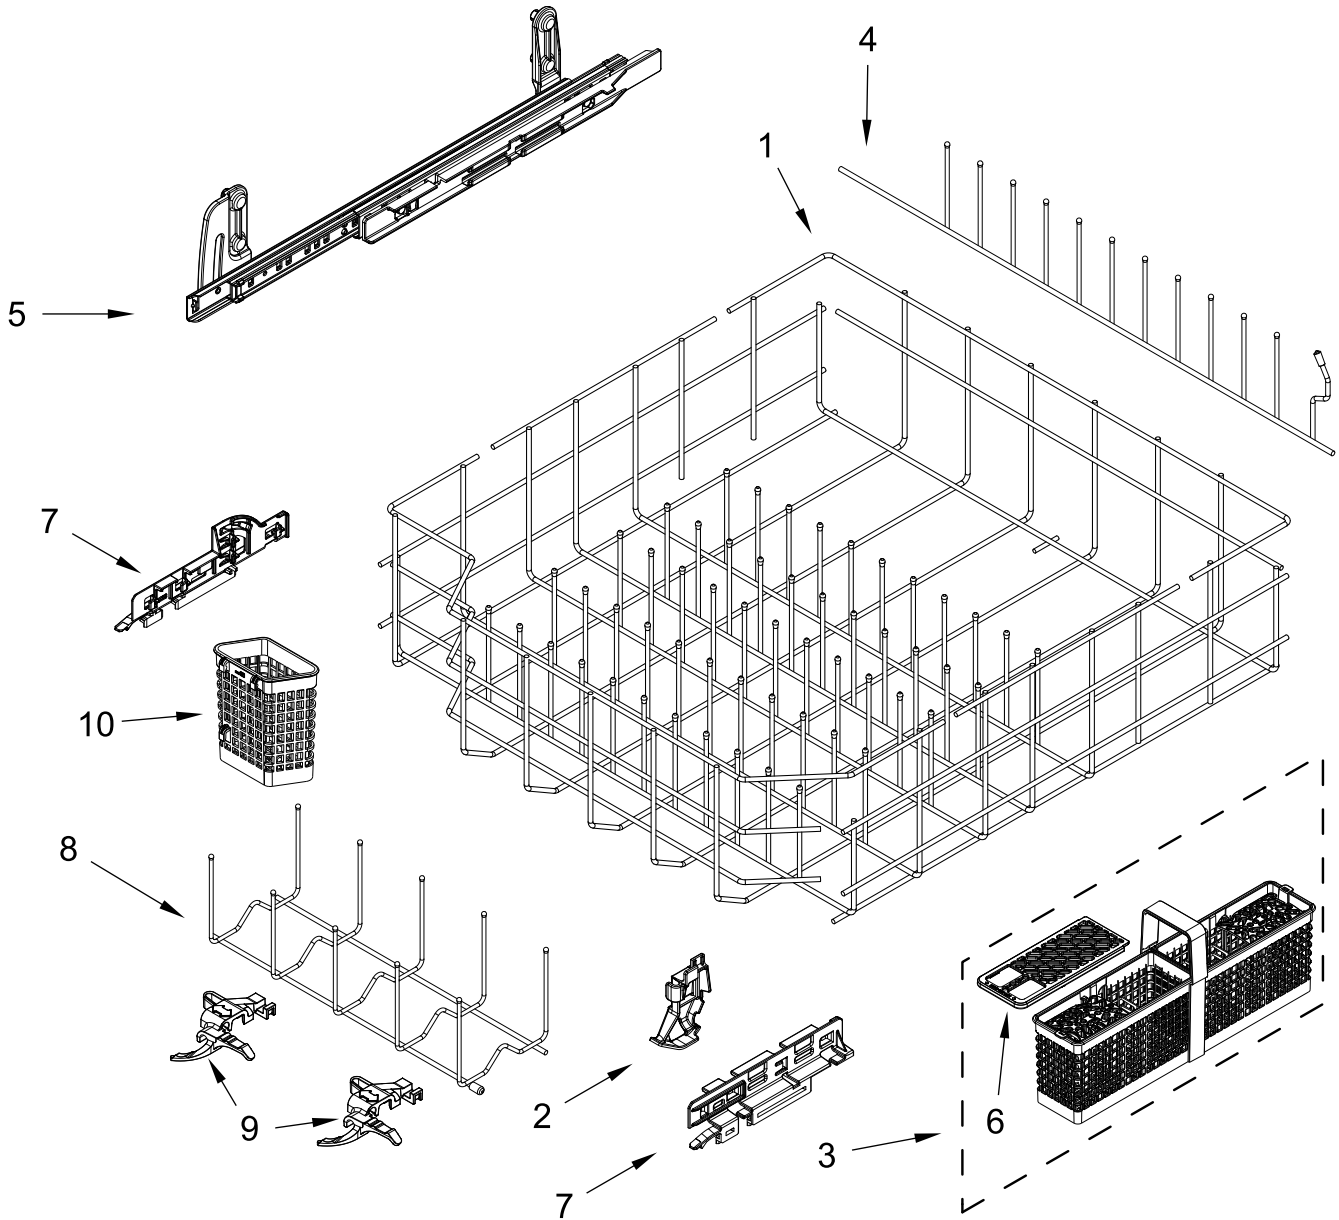

LOWER RACK AND TRACK PARTS

LOWER RACK AND TRACK PARTS

<u>Illus.</u> <u>No.</u>	<u>Part No.</u>	<u>Description</u>	<u>Illus.</u> <u>No.</u>	<u>Part No.</u>	<u>Description</u>	<u>Illus.</u> <u>No.</u>	<u>Part No.</u>	<u>Description</u>
1	W10713334	Dishrack, Lower	6	W10473835	Lid, Silverware Basket	9	W10713283	Retainer, Sliding Tine
2		Support, Front Ski	7		Support, Rear Carriage	10	W10482109	Row Basket, Utensil
	W10473813	Left Hand		W10473807	Left Hand			
	W10473817	Right Hand		W10473809	Right Hand			
3	W10473836	Basket Assembly, Silverware	8	W10554952	Tine Row, Sliding			
4	W10056272	Tine Row, Fold Down						
5		Track Assembly						
	W10781307	Left Hand						
	W10781311	Right Hand